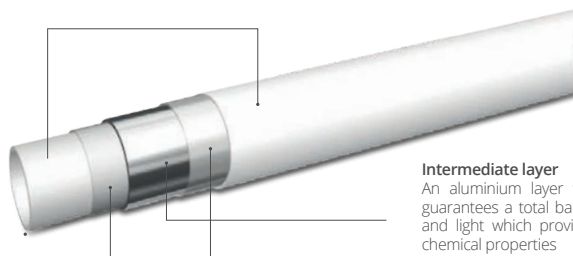

External and internal layers

They are made of cross-linked polyethylene that is extensively used in distribution of potable water. The silane cross-linking provides superior chemical and mechanical properties.

Intermediate layer

An aluminium layer with overlapped welding that guarantees a total barrier to the passage of oxygen and light which provides excellent mechanical and chemical properties

Bonding layers

They are made of a powerful adhesive that bonds the intermediate aluminium layer with the internal and external layers.

FlowPex

Multilayer Compression Pipe
15mm White

FX - 15mm - 25m
FX - 15mm - 50m
FX - 15mm - 100m

FlowPex

Multilayer Compression Pipe
22mm White

FX - 22mm - 25m
FX - 22mm - 50m
FX - 22mm - 100m

FlowPex

Plastic Reamer
(15/20/22/25/28/32)

FX-R15*22*28

FlowPex

Black Inserts
Double Seal, 10pcs

FP15INS - 15mm
FP22INS - 22mm