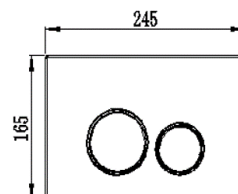

RIIFO
Flush Plate
Round Chrome

RIC005B