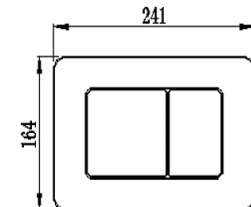

RIC003A

RIIFO
Flush Plate
Square Polished Chrome