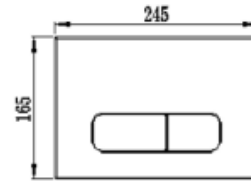

RIC002B

RIIFO
Flush Plate
Button Black