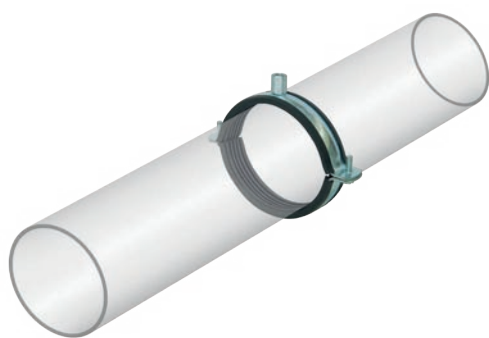

RIFENG CLAMPS

ADDITIONAL FEATURES & BENEFITS

- Used for all pipe lines, including PEX-AL-PEX, PPR, PVC, HDPE and galvanised piping.
- EPDM lining for:
  - Noise reduction up to 150dB level according to DIN 4109
  - Vibration reduction
  - Temperature range: -50°C to 110°C
  - Hardness 45±5* shore
  - Fire behaviour: DIN 4102: class B2
- Easy and safe assembly
- Electrogalvanized for corrosion resistance (plated 6-10 microns)

Rifeng Rubberised Pipe Clamps

Code	Clamping Range	Code	Clamping Range
RPC015-019	15-19 mm	RPC054-058	54-58 mm
RPC020-024	20-24 mm	RPC059-066	59-66 mm
RPC025-028	25-28 mm	RPC075-080	75-80 mm
RPC032-035	32-35 mm	RPC081-087	81-87 mm
RPC038-046	38-46 mm	RPC107-115	107-115 mm
RPC048-053	48-53 mm