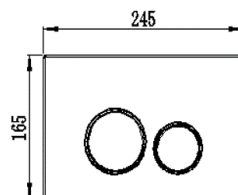

RIIFO
Flush Plate
Round Black

RIC005D