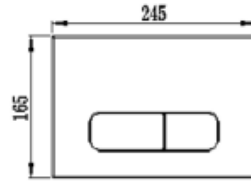

RIIFO
Flush Plate
Button White

RIC002A

RIIFO
Flush Plate
Button Chrome