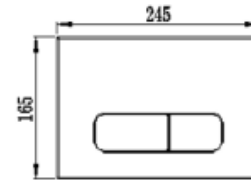

RIC002D

RIIFO
Flush Plate
Square Brushed Chrome