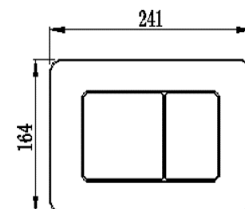

RIIFO
Flush Plate
Button White

RIC002A

RIIFO
Flush Plate
Button Chrome

RIC002B

RIIFO
Flush Plate
Button Black

RIC002D

RIIFO
Flush Plate
Square Brushed Chrome

RIC003A

RIIFO
Flush Plate
Square Polished Chrome

RIC003B