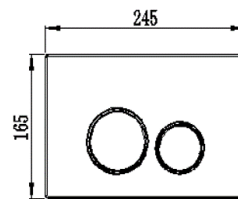

RIIFO FLUSH PLATES

RIIFO

RIIFO
Flush Plate
Round White

RIC005A