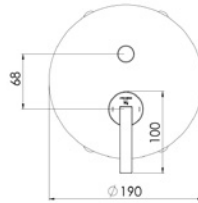

Chrome

Matt Black

Brushed Nickel

Champagne

165 2250 3

Shower Mixer Finish Set

- Fitting type:** Concealed single lever mixer
- Design:** Side handle
- Flow rate:** 5 L/min
- Components:** Kerox cartridge
- Connection:** 15mm x 15mm angle valves required
- Construction:** Brass
- Concealed Unit Required:** 011 2250 3

Chrome

Matt Black

Brushed Nickel

Champagne

SERIES 165

165 2103 3

Diverter Finish Set for Bath/Shower Mixer

- Fitting type:** Single lever mixer without pop-up waste
- Spout:** Rigid spout
- Design:** Round
- Flow rate:** 5 L/min
- Connection:** 15mm x 15mm angle valves required
- Components:** Kerox cartridge, Neoppearl aerator, and connection hoses
- Construction:** Brass

Chrome

Matt Black

Brushed Nickel

Champagne

SERIES 206

206 1010

Basin Mixer

- Fitting type:** Single lever mixer without pop-up waste
- Spout:** Rigid spout
- Design:** Flat handle
- Flow rate:** 5 L/min
- Connection:** 15mm x 15mm angle valves required
- Components:** Kerox cartridge, Neoparl aerator, and connection hoses
- Construction:** Brass