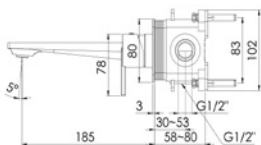

Chrome

Matt Black

Brushed Nickel

Champagne

SERIES 165

165 1814 3

Wall Mounted Basin Mixer

- Fitting type:** Single lever mixer without pop-up waste
- Spout:** Projection 195mm with rigid spout
- Design:** Side handle
- Flow rate:** 5 L/min
- Connection:** Kerox cartridge and Neoppear aerator
- Construction:** Brass
- Concealed Unit Required:** 011 1800 3