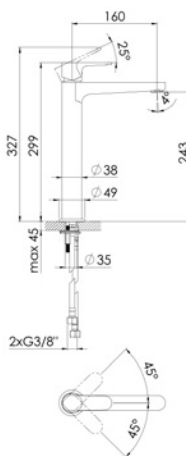

Design: Pin round

Component: Kerox cartridge

Construction: Brass

Flow rate: 22 L/min

Concealed Unit Required: 011 2250 3

Chrome

Matt Black

Brushed Nickel

Chrome

Matt Black

Brushed Nickel

Champagne

SERIES 206

206 1010

Basin Mixer

- Fitting type:** Single lever mixer without pop-up waste
- Spout:** Rigid spout
- Design:** Flat handle
- Flow rate:** 5 L/min
- Connection:** 15mm x 15mm angle valves required
- Components:** Kerox cartridge, Neoparl aerator, and connection hoses
- Construction:** Brass

Chrome

Matt Black

Brushed Nickel

Champagne

206 1700

Tall Basin Mixer

- Fitting type:** Single lever mixer without pop-up waste
- Spout:** Rigid spout
- Design:** Flat handle
- Flow rate:** 5 L/min
- Components:** Kerox cartridge, Neoparl aerator, and connection hoses
- Construction:** Brass