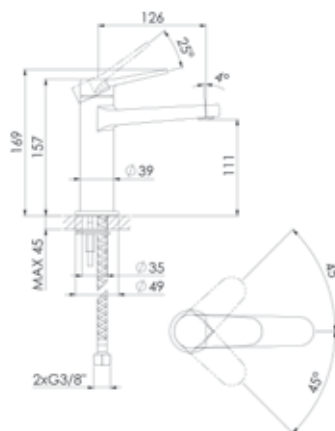

Champagne

SERIES 340

340 1010

Basin Mixer

- Fitting type:** Single lever mixer without pop-up waste
- Spout:** Rigid spout
- Design:** Upturned flat handle
- Flow rate:** 5 L/min
- Components:** Kerox cartridge, Neopearl aerator, and connection hoses
- Construction:** Brass