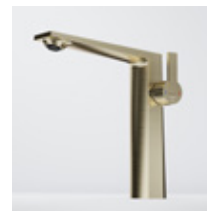

Chrome

Matt Black

Brushed Nickel

Champagne

SERIES 101

101 1160

Freestanding Bath Mixer with Diverter, Hose and Hand-Shower

Fitting type: Single lever mixer
Design: Pin round
Component: Kerox cartridge
Construction: Brass
Concealed Unit: Included with Finished Set

Chrome

Matt Black

Brushed Nickel

Champagne

165 1750

Tall Basin Mixer

- Fitting type:** Single lever mixer without pop-up waste
- Spout:** Rigid spout
- Design:** Side handle
- Flow rate:** 5 L/min
- Connection:** 15mm x 15mm angle valves required
- Components:** Kerox cartridge, Neoparl aerator and connection hoses
- Construction:** Brass

Chrome

Matt Black

Brushed Nickel

Champagne

SERIES 165

165 1814 3

Wall Mounted Basin Mixer

- Fitting type:** Single lever mixer without pop-up waste
- Spout:** Projection 195mm with rigid spout
- Design:** Side handle
- Flow rate:** 5 L/min
- Connection:** Kerox cartridge and Neoppear aerator
- Construction:** Brass
- Concealed Unit Required:** 011 1800 3

Chrome

Matt Black

Brushed Nickel

Champagne

165 2250 3

Shower Mixer Finish Set

- Fitting type:** Concealed single lever mixer
- Design:** Side handle
- Flow rate:** 5 L/min
- Components:** Kerox cartridge
- Connection:** 15mm x 15mm angle valves required
- Construction:** Brass
- Concealed Unit Required:** 011 2250 3