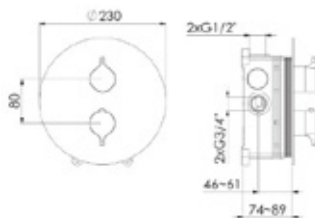

Champagne

101 2103 3

Diverter Finish Set for Bath/Shower

Fitting type: Concealed single lever mixer

Design: Pin round

Component: Kerox cartridge

Construction: Brass

Flow rate: Primary outlet 30 L/min and secondary outlet 22 L/min

Fitting type: Concealed thermostatic mixer
Design: Pin round
Component: Flûhs cartridge
Construction: Brass
Flow rate: Primary outlet 30 L/min and secondary outlet 22 L/min
Concealed Unit Required: 011 4140 3