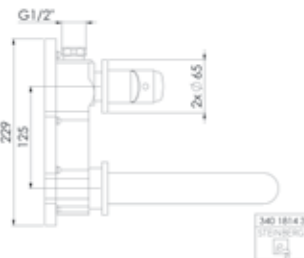

Chrome

Matt Black

Brushed Gold

340 1700

Tall Basin Mixer

- Fitting type:** Single lever mixer without pop-up waste
- Spout:** Rigid spout
- Design:** Upturned flat handle
- Flow rate:** 5 L/min
- Components:** Kerox cartridge, Neopearl aerator, and connection hoses
- Construction:** Brass

Chrome

Matt Black

Brushed Gold

SERIES 340

340 1814 3

Wall Mounted Basin Mixer

- Fitting type:** Single lever mixer without pop-up waste
- Spout:** Projection 200mm with rigid spout
- Design:** Uprturned flat handle
- Flow rate:** 5 L/min
- Components:** Kerox cartridge
- Construction:** Brass
- Concealed Unit Required:** 010 1800 3