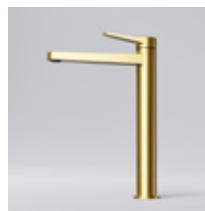

Champagne

SERIES 340

340 1010

Basin Mixer

- Fitting type:** Single lever mixer without pop-up waste
- Spout:** Rigid spout
- Design:** Upturned flat handle
- Flow rate:** 5 L/min
- Components:** Kerox cartridge, Neopearl aerator, and connection hoses
- Construction:** Brass

Chrome

Matt Black

Brushed Gold

340 1700

Tall Basin Mixer

- Fitting type:** Single lever mixer without pop-up waste
- Spout:** Rigid spout
- Design:** Upturned flat handle
- Flow rate:** 5 L/min
- Components:** Kerox cartridge, Neopearl aerator, and connection hoses
- Construction:** Brass

Chrome

Matt Black

Brushed Gold

SERIES 340

340 1814 3

Wall Mounted Basin Mixer

- Fitting type:** Single lever mixer without pop-up waste
- Spout:** Projection 200mm with rigid spout
- Design:** Uprturned flat handle
- Flow rate:** 5 L/min
- Components:** Kerox cartridge
- Construction:** Brass
- Concealed Unit Required:** 010 1800 3