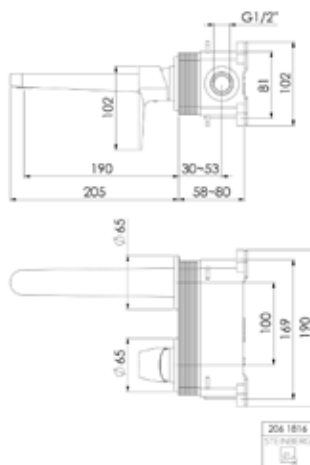

Chrome

Matt Black

Brushed Nickel

Champagne

206 1700

Tall Basin Mixer

- Fitting type:** Single lever mixer without pop-up waste
- Spout:** Rigid spout
- Design:** Flat handle
- Flow rate:** 5 L/min
- Components:** Kerox cartridge, Neoparl aerator, and connection hoses
- Construction:** Brass

Chrome

Matt Black

Brushed Nickel

Champagne

SERIES 206

206 1814 3

Wall Mounted Basin Mixer

- Fitting type:** Single lever mixer without pop-up waste
- Spout:** Projection 195mm with rigid spout
- Design:** Flat handle
- Flow rate:** 5 L/min
- Components:** Kerox cartridge and Neoppear aerator
- Construction:** Brass
- Concealed Unit Required:** 011 1800 3

Chrome

Matt Black

Brushed Nickel

Champagne

206 2250 3

Shower Mixer Finish Set

- Fitting type:** Concealed single lever mixer
- Design:** Flat handle
- Flow rate:** 22 L/min
- Components:** Kerox cartridge
- Construction:** Brass
- Concealed Unit Required:** 011 2250 3