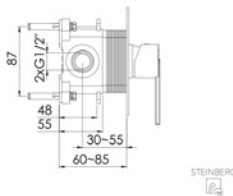

Chrome

Matt Black

Brushed Nickel

Champagne

165 2250 3

Shower Mixer Finish Set

- Fitting type:** Concealed single lever mixer
- Design:** Side handle
- Flow rate:** 5 L/min
- Components:** Kerox cartridge
- Connection:** 15mm x 15mm angle valves required
- Construction:** Brass
- Concealed Unit Required:** 011 2250 3