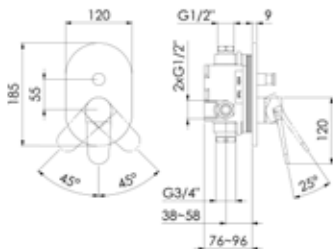

SERIES 340

340 2103 3

Diverter Finish Set for Bath/Shower Mixer

Fitting type: Concealed single lever mixer

Design: Upturned flat handle

Flow rate: Primary outlet 30 L/min and secondary outlet 22 L/min

Components: Kerox cartridge

Construction: Brass

Concealed Unit Required: 010 2110 3

Chrome