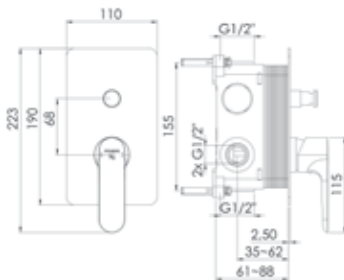

SERIES 206

206 2103 3

Diverter Finish Set For Bath/ Shower Mixer

Fitting type: Concealed single lever mixer

Design: Flat handle

Flow rate: Primary outlet 30 L/min and
secondary outlet 22 L/min

Components: Kerox cartridge

Construction: Brass

**Concealed Unit
Required:** 011 2100 3