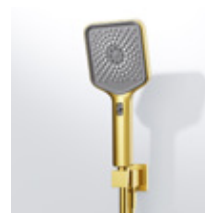

Brushed Gold