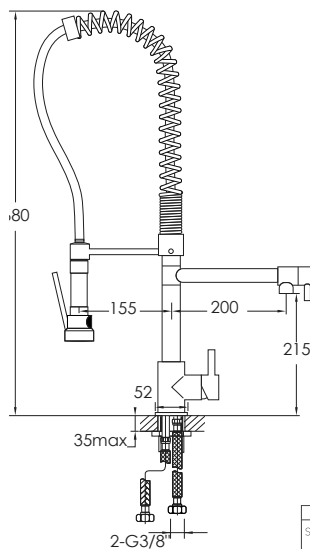

Chrome

Matt Black

Brushed Gold

Champagne

KITCHEN MIXERS

100 1480

Kitchen Sink Mixer

- Fitting type:** Single lever mixer
- Spout:** 800mm high swivel spout. With dishwasher spray
- Design:** Pin handle with round spout
- Flow rate:** Can be set between 5 L/min and 8 L/min
- Components:** Kerox cartridge, Neoppearl aerator, and connection hoses
- Connection:** 15mm x 15mm angle valves required
- Construction:** Brass