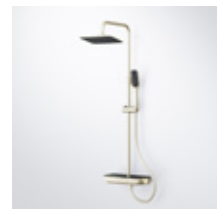

Chrome

Matt Black

Brushed Nickel

Champagne

SHOWER SETS

342 1670

Hand Shower Set

- Fitting:** Hand shower set
- Type:** Hand shower set with integrated 15mm wall elbow, 1500mm anti-kink hose and three-spray mode anti-limescale hand shower
- Design:** Rectangular
- Construction:** ABS for hand shower and brass for the integrated wall elbow

Chrome

Matt Black

Brushed Gold

101 2700

Showerpipe

- Fitting:** Showerpipe
- Type:** Showerpipe with Pushtronic thermostatic diverter and shelf, 259mm x 190mm rectangular overhead shower, and ABS hand shower with anti-kink hose

Chrome

Matt Black

Brushed Nickel

Champagne

KITCHEN MIXERS

100 1400

Kitchen Sink Mixer Round

- Fitting type:** Single lever mixer
Spout: 345mm high swivel spout
Projection: 201mm
Design: Pin handle
Flow rate: Can be set between 5 L/min and 8 L/min
Components: Kerox cartridge, Neopearl aerator, and connection hoses
Connection: 15mm x 15mm angle valves required
Construction: Brass