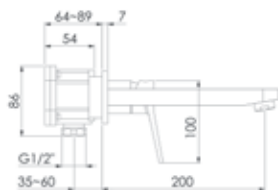

Chrome

Matt Black

Brushed Gold

SERIES 340

340 1814 3

Wall Mounted Basin Mixer

- Fitting type:** Single lever mixer without pop-up waste
- Spout:** Projection 200mm with rigid spout
- Design:** Uprturned flat handle
- Flow rate:** 5 L/min
- Components:** Kerox cartridge
- Construction:** Brass
- Concealed Unit Required:** 010 1800 3