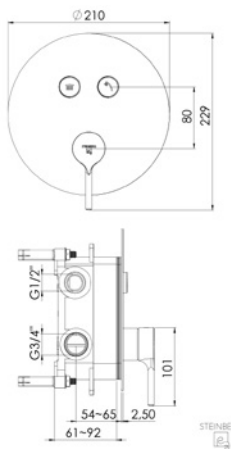

Design: Pin round

Component: Kerox cartridge

Construction: Brass

Flow rate: 22 L/min

Concealed Unit Required: 011 2250 3

Chrome

Matt Black

Brushed Nickel

Fitting type: Concealed thermostatic mixer
Design: Pin round
Component: Flûhs cartridge
Construction: Brass
Flow rate: Primary outlet 30 L/min and secondary outlet 22 L/min
Concealed Unit Required: 011 4140 3

Chrome

Matt Black

Brushed Nickel

Champagne

101 2221 3

Pushtronic Bath/Shower Diverter mixer with 2-Function Finish Set

Fitting type: Concealed single lever mixer
Design: Pin round
Component: Kerox cartridge
Construction: Brass
Flow rate: Primary outlet 30 L/min and secondary outlet 22 L/min
Concealed Unit Required: 011 2110 3

Chrome

Matt Black

Brushed Nickel

Champagne

165 1750

Tall Basin Mixer

- Fitting type:** Single lever mixer without pop-up waste
- Spout:** Rigid spout
- Design:** Side handle
- Flow rate:** 5 L/min
- Connection:** 15mm x 15mm angle valves required
- Components:** Kerox cartridge, Neoparl aerator and connection hoses
- Construction:** Brass