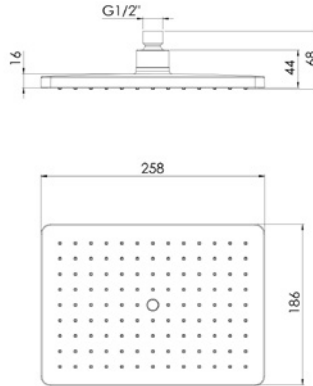

Champagne

Brushed Gold

SHOWER HEADS AND SHOWER ARMS

342 1686

Rectangular Showerhead

- Fitting:** Overhead shower
Type: Rectangular rain overhead shower with aerated flow and anti-limescale silicone nozzles
Size: 258mm x 186mm
Flow rate: Can be set between 8 L/min and 22 L/min
Construction: Brass