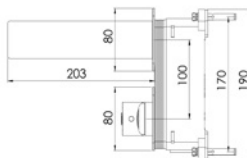

Chrome

Matt Black

Brushed Nickel

Champagne

165 1750

Tall Basin Mixer

- Fitting type:** Single lever mixer without pop-up waste
- Spout:** Rigid spout
- Design:** Side handle
- Flow rate:** 5 L/min
- Connection:** 15mm x 15mm angle valves required
- Components:** Kerox cartridge, Neoparl aerator and connection hoses
- Construction:** Brass

Chrome

Matt Black

Brushed Nickel

Champagne

SERIES 165

165 1814 3

Wall Mounted Basin Mixer

- Fitting type:** Single lever mixer without pop-up waste
- Spout:** Projection 195mm with rigid spout
- Design:** Side handle
- Flow rate:** 5 L/min
- Connection:** Kerox cartridge and Neoppear aerator
- Construction:** Brass
- Concealed Unit Required:** 011 1800 3