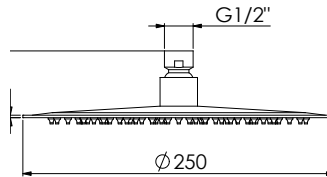

SHOWER HEADS AND SHOWER ARMS

101 1681

Round Showerhead

Fitting type: Overhead shower

Type: Overhead rain shower with aerated flow and anti-limescale silicone nozzles

Diameter: 250mm

Construction: Brass

Flow rate: Can be set between 8 L/min and 22 L/min

Chrome