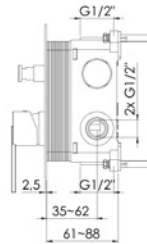

Chrome

Matt Black

Brushed Nickel

Champagne

165 2250 3

Shower Mixer Finish Set

- Fitting type:** Concealed single lever mixer
- Design:** Side handle
- Flow rate:** 5 L/min
- Components:** Kerox cartridge
- Connection:** 15mm x 15mm angle valves required
- Construction:** Brass
- Concealed Unit Required:** 011 2250 3

Chrome

Matt Black

Brushed Nickel

Champagne

SERIES 165

165 2103 3

Diverter Finish Set for Bath/Shower Mixer

- Fitting type:** Single lever mixer without pop-up waste
- Spout:** Rigid spout
- Design:** Round
- Flow rate:** 5 L/min
- Connection:** 15mm x 15mm angle valves required
- Components:** Kerox cartridge, Neoppearl aerator, and connection hoses
- Construction:** Brass

Chrome

Matt Black

Brushed Nickel

Champagne

SERIES 206

206 1010

Basin Mixer

- Fitting type:** Single lever mixer without pop-up waste
- Spout:** Rigid spout
- Design:** Flat handle
- Flow rate:** 5 L/min
- Connection:** 15mm x 15mm angle valves required
- Components:** Kerox cartridge, Neoparl aerator, and connection hoses
- Construction:** Brass