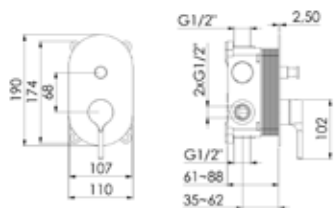

SERIES 101

101 2250 3

Shower Mixer Finish Set

Fitting type: Concealed single lever mixer

Design: Pin round

Component: Kerox cartridge

Construction: Brass

Flow rate: 22 L/min

Concealed Unit Required: 011 2250 3

101 2103 3

Diverter Finish Set for Bath/Shower

Fitting type: Concealed single lever mixer

Design: Pin round

Component: Kerox cartridge

Construction: Brass

Flow rate: Primary outlet 30 L/min and secondary outlet 22 L/min

Concealed Unit Required: 011 2100 3

Chrome