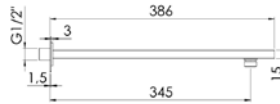

SHOWER HEADS AND SHOWER ARMS

342 7910

Shower Arm

Type: Wall mounted shower arm
Projection: 345mm
Construction: Brass

Chrome