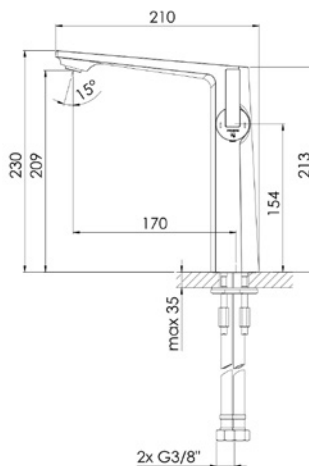

Chrome

Matt Black

Brushed Nickel

Champagne

165 1750

Tall Basin Mixer

- Fitting type:** Single lever mixer without pop-up waste
- Spout:** Rigid spout
- Design:** Side handle
- Flow rate:** 5 L/min
- Connection:** 15mm x 15mm angle valves required
- Components:** Kerox cartridge, Neoparl aerator and connection hoses
- Construction:** Brass