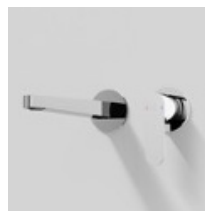

Chrome

Matt Black

Brushed Nickel

Champagne

SERIES 101

101 1160

Freestanding Bath Mixer with Diverter, Hose and Hand-Shower

Fitting type: Single lever mixer
Design: Pin round
Component: Kerox cartridge
Construction: Brass
Concealed Unit: Included with Finished Set

Chrome

Matt Black

Brushed Nickel

Champagne

206 1700

Tall Basin Mixer

- Fitting type:** Single lever mixer without pop-up waste
- Spout:** Rigid spout
- Design:** Flat handle
- Flow rate:** 5 L/min
- Components:** Kerox cartridge, Neoparl aerator, and connection hoses
- Construction:** Brass

Chrome

Matt Black

Brushed Nickel

Champagne

SERIES 206

206 1814 3

Wall Mounted Basin Mixer

- Fitting type:** Single lever mixer without pop-up waste
- Spout:** Projection 195mm with rigid spout
- Design:** Flat handle
- Flow rate:** 5 L/min
- Components:** Kerox cartridge and Neoppear aerator
- Construction:** Brass
- Concealed Unit Required:** 011 1800 3

Chrome

Matt Black

Brushed Nickel

Champagne

206 2250 3

Shower Mixer Finish Set

- Fitting type:** Concealed single lever mixer
- Design:** Flat handle
- Flow rate:** 22 L/min
- Components:** Kerox cartridge
- Construction:** Brass
- Concealed Unit Required:** 011 2250 3