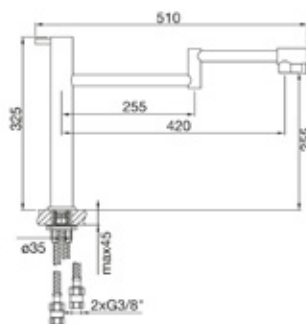

KITCHEN MIXERS

100 1480

Kitchen Sink Mixer

1. **Fitting type:** Single lever mixer
2. **Spout:** 800mm high swivel spout. With dishwasher spray
3. **Design:** Pin handle with round spout
4. **Flow rate:** Can be set between 5 L/min and 8 L/min
5. **Components:** Kerox cartridge, Neoppearl aerator, and connection hoses
6. **Connection:** 15mm x 15mm angle valves required
7. **Construction:** Brass

100 1490

Pot Filler Kitchen Mixer

1. **Fitting type:** Single lever mixer
2. **Spout:** Horizontal
3. **Projection:** 510mm
4. **Design:** Pin handle
5. **Flow rate:** Can be set between 5 L/min and 8 L/min
6. **Components:** Kerox cartridge, Neoppearl aerator, and connection hoses
7. **Connection:** 15mm x 15mm angle valves required
8. **Construction:** Brass

Chrome