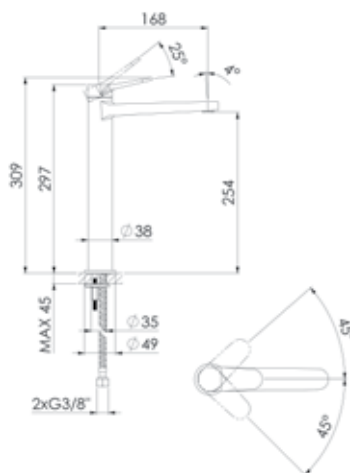

Chrome

Matt Black

Brushed Gold

340 1700

Tall Basin Mixer

- Fitting type:** Single lever mixer without pop-up waste
- Spout:** Rigid spout
- Design:** Upturned flat handle
- Flow rate:** 5 L/min
- Components:** Kerox cartridge, Neopearl aerator, and connection hoses
- Construction:** Brass