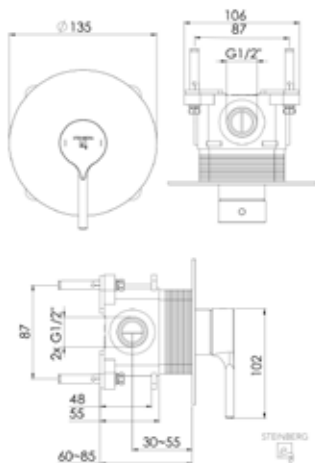

101 1010

Basin Mixer

- Fitting type:** Single lever mixer without pop-up waste
- Spout:** Rigid spout
- Design:** Round
- Flow rate:** 5 L/min
- Connection:** 15mm x 15mm angle valves required
- Components:** Kerox cartridge, Neoparl aerator, and connection hoses
- Construction:** Brass

Chrome

Matt Black

Brushed Nickel

Champagne

101 1700

Tall Basin Mixer

- Fitting type:** Single lever mixer without pop-up waste
- Spout:** Rigid spout
- Design:** Round
- Flow rate:** 5 L/min
- Connection:** 15mm x 15mm angle valves required
- Components:** Kerox cartridge, Neoparl aerator, and connection hoses
- Construction:** Brass

Design: Pin round

Component: Kerox cartridge

Construction: Brass

Flow rate: 22 L/min

Concealed Unit Required: 011 2250 3

Chrome

Matt Black

Brushed Nickel

Champagne

101 2103 3

Diverter Finish Set for Bath/Shower

Fitting type: Concealed single lever mixer

Design: Pin round

Component: Kerox cartridge

Construction: Brass

Flow rate: Primary outlet 30 L/min and secondary outlet 22 L/min