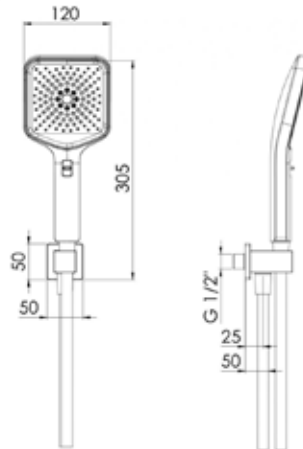

Chrome

SHOWER SETS

101 1670

Hand Shower Set

- Fitting:** Hand shower set
- Type:** Hand shower set with integrated 15mm wall elbow, 1500mm anti-kink hose, and tubular anti-limescale hand shower with a single spray mode
- Design:** Tubular
- Flow rate:** 8 L/min
- Construction:** ABS for hand shower and brass for the integrated wall elbow

Chrome

Matt Black

Brushed Nickel

Champagne

SHOWER SETS

342 1670

Hand Shower Set

- Fitting:** Hand shower set
- Type:** Hand shower set with integrated 15mm wall elbow, 1500mm anti-kink hose and three-spray mode anti-limescale hand shower
- Design:** Rectangular
- Construction:** ABS for hand shower and brass for the integrated wall elbow

Chrome

Matt Black

Brushed Gold

101 2700

Showerpipe

- Fitting:** Showerpipe
- Type:** Showerpipe with Pushtronic thermostatic diverter and shelf, 259mm x 190mm rectangular overhead shower, and ABS hand shower with anti-kink hose

Chrome

Matt Black

Brushed Nickel

Champagne

KITCHEN MIXERS

100 1400

Kitchen Sink Mixer Round

- Fitting type:** Single lever mixer
Spout: 345mm high swivel spout
Projection: 201mm
Design: Pin handle
Flow rate: Can be set between 5 L/min and 8 L/min
Components: Kerox cartridge, Neopearl aerator, and connection hoses
Connection: 15mm x 15mm angle valves required
Construction: Brass