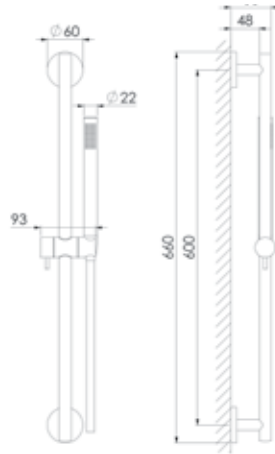

Design: Pin round

Component: Kerox cartridge

Construction: Brass

Flow rate: 22 L/min

Concealed Unit Required: 011 2250 3

Chrome

Matt Black

Brushed Nickel

Champagne

Brushed Gold

SHOWER HEADS AND SHOWER ARMS

342 1686

Rectangular Showerhead

- Fitting:** Overhead shower
Type: Rectangular rain overhead shower with aerated flow and anti-limescale silicone nozzles
Size: 258mm x 186mm
Flow rate: Can be set between 8 L/min and 22 L/min
Construction: Brass

Type: Wall mounted shower arm
Projection: 345mm
Construction: Brass

Chrome

Matt Black

Brushed Nickel

Champagne

Brushed Gold

SHOWER SETS

101 1600

Shower Bar

- Fitting type:** Hand shower wall bar set
- Type:** Shower wall bar 660mm, 1500mm anti-kink hose and tubular anti-limescale hand shower with a single spray mode
- Design:** Tubular
- Flow rate:** 8 L/min
- Construction:** ABS for hand shower and brass for the wall bar