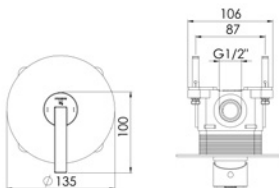

Chrome

Matt Black

Brushed Nickel

Champagne

165 2250 3

Shower Mixer Finish Set

- Fitting type:** Concealed single lever mixer
- Design:** Side handle
- Flow rate:** 5 L/min
- Components:** Kerox cartridge
- Connection:** 15mm x 15mm angle valves required
- Construction:** Brass
- Concealed Unit Required:** 011 2250 3

Chrome

Matt Black

Brushed Nickel

Champagne

SERIES 165

165 2103 3

Diverter Finish Set for Bath/Shower Mixer

- Fitting type:** Single lever mixer without pop-up waste
- Spout:** Rigid spout
- Design:** Round
- Flow rate:** 5 L/min
- Connection:** 15mm x 15mm angle valves required
- Components:** Kerox cartridge, Neoppearl aerator, and connection hoses
- Construction:** Brass