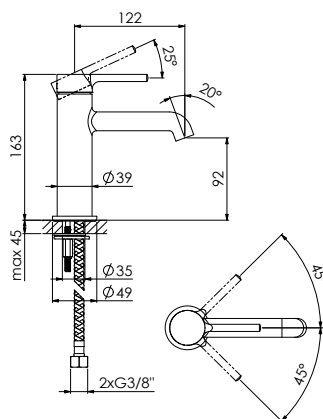

101 1010

Basin Mixer

- Fitting type:** Single lever mixer without pop-up waste
- Spout:** Rigid spout
- Design:** Round
- Flow rate:** 5 L/min
- Connection:** 15mm x 15mm angle valves required
- Components:** Kerox cartridge, Neoparl aerator, and connection hoses
- Construction:** Brass

Chrome

Matt Black

Brushed Nickel

Champagne

101 1700

Tall Basin Mixer

- Fitting type:** Single lever mixer without pop-up waste
- Spout:** Rigid spout
- Design:** Round
- Flow rate:** 5 L/min
- Connection:** 15mm x 15mm angle valves required
- Components:** Kerox cartridge, Neoparl aerator, and connection hoses
- Construction:** Brass

Design: Pin round

Component: Kerox cartridge

Construction: Brass

Flow rate: 22 L/min

Concealed Unit Required: 011 2250 3

Chrome

Matt Black

Brushed Nickel