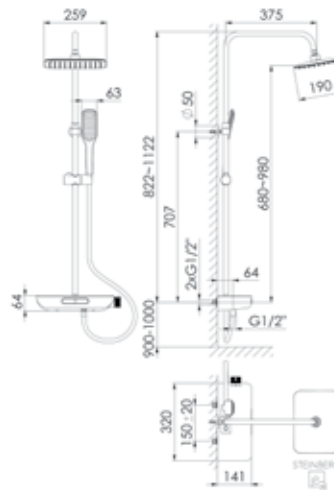

Chrome

Matt Black

Brushed Gold

101 2700

Showerpipe

- Fitting:** Showerpipe
- Type:** Showerpipe with Pushtronic thermostatic diverter and shelf, 259mm x 190mm rectangular overhead shower, and ABS hand shower with anti-kink hose

Chrome

Matt Black

Brushed Nickel

Champagne

KITCHEN MIXERS

100 1400

Kitchen Sink Mixer Round

- Fitting type:** Single lever mixer
Spout: 345mm high swivel spout
Projection: 201mm
Design: Pin handle
Flow rate: Can be set between 5 L/min and 8 L/min
Components: Kerox cartridge, Neopearl aerator, and connection hoses
Connection: 15mm x 15mm angle valves required
Construction: Brass

Chrome

Matt Black

Brushed Nickel

Champagne

KITCHEN MIXERS

165 1500

Kitchen Sink Mixer Square

- Fitting type:** Single lever mixer
Spout: 310mm square spout
Projection: 180mm
Design: Flat handle
Flow rate: Can be set between 5 L/min and 8 L/min
Connection: 15mm x 15mm angle valves required
Construction: Brass