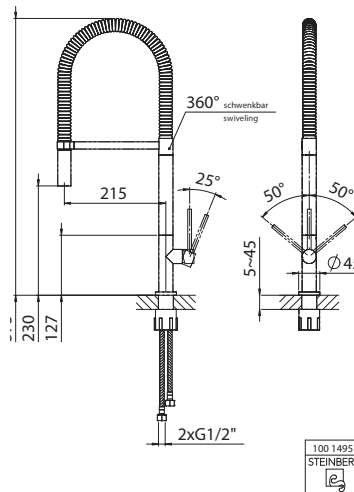

KITCHEN MIXERS

100 1495

Kitchen Mixer with Pull Out Spray

1. **Fitting type:** Single lever mixer
2. **Spout:** 230mm high retractable swivel spout
3. **Design:** Pin handle
4. **Flow rate:** Can be set between 5 L/min and 8 L/min
5. **Components:** Kerox cartridge, Neop pearl aerator and connection hoses
6. **Connection:** 15mm x 15mm angle valves required
7. **Construction:** Brass