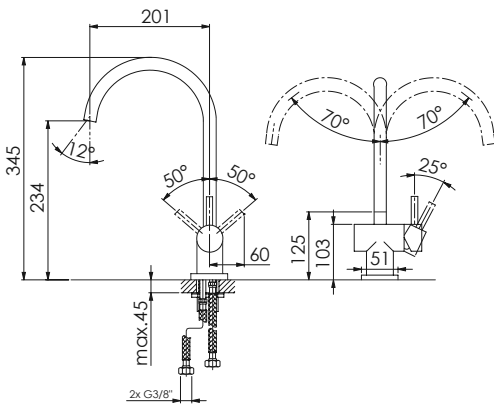

Champagne

Brushed Gold

SHOWER HEADS AND SHOWER ARMS

342 1686

Rectangular Showerhead

- Fitting:** Overhead shower
Type: Rectangular rain overhead shower with aerated flow and anti-limescale silicone nozzles
Size: 258mm x 186mm
Flow rate: Can be set between 8 L/min and 22 L/min
Construction: Brass

Chrome

Matt Black

Brushed Gold

101 2700

Showerpipe

- Fitting:** Showerpipe
- Type:** Showerpipe with Pushtronic thermostatic diverter and shelf, 259mm x 190mm rectangular overhead shower, and ABS hand shower with anti-kink hose

Chrome

Matt Black

Brushed Nickel

Champagne

KITCHEN MIXERS

100 1400

Kitchen Sink Mixer Round

- Fitting type:** Single lever mixer
Spout: 345mm high swivel spout
Projection: 201mm
Design: Pin handle
Flow rate: Can be set between 5 L/min and 8 L/min
Components: Kerox cartridge, Neopearl aerator, and connection hoses
Connection: 15mm x 15mm angle valves required
Construction: Brass

Chrome

Matt Black

Brushed Nickel

Champagne

KITCHEN MIXERS

165 1500

Kitchen Sink Mixer Square

- Fitting type:** Single lever mixer
Spout: 310mm square spout
Projection: 180mm
Design: Flat handle
Flow rate: Can be set between 5 L/min and 8 L/min
Connection: 15mm x 15mm angle valves required
Construction: Brass