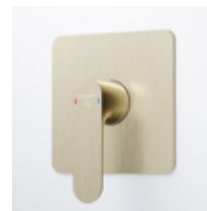

Chrome

Matt Black

Brushed Nickel

Champagne

SERIES 101

101 2250 3

Shower Mixer Finish Set

Fitting type: Concealed single lever mixer

Chrome

Matt Black

Brushed Nickel

Champagne

SERIES 206

206 1814 3

Wall Mounted Basin Mixer

- Fitting type:** Single lever mixer without pop-up waste
- Spout:** Projection 195mm with rigid spout
- Design:** Flat handle
- Flow rate:** 5 L/min
- Components:** Kerox cartridge and Neoppear aerator
- Construction:** Brass
- Concealed Unit Required:** 011 1800 3

Chrome

Matt Black

Brushed Nickel

Champagne

206 2250 3

Shower Mixer Finish Set

- Fitting type:** Concealed single lever mixer
- Design:** Flat handle
- Flow rate:** 22 L/min
- Components:** Kerox cartridge
- Construction:** Brass
- Concealed Unit Required:** 011 2250 3

Chrome

Matt Black

Brushed Nickel

Champagne

SERIES 206

206 2103 3

Diverter Finish Set For Bath/ Shower Mixer

Fitting type: Concealed single lever mixer