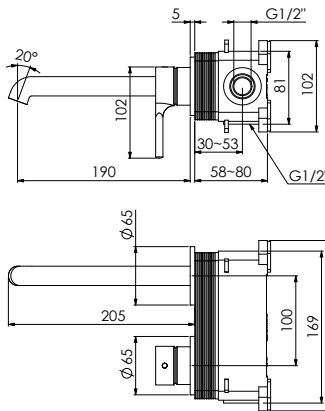

101 1010

Basin Mixer

- Fitting type:** Single lever mixer without pop-up waste
- Spout:** Rigid spout
- Design:** Round
- Flow rate:** 5 L/min
- Connection:** 15mm x 15mm angle valves required
- Components:** Kerox cartridge, Neoparl aerator, and connection hoses
- Construction:** Brass

Chrome

Matt Black

Brushed Nickel

Champagne

101 1700

Tall Basin Mixer

- Fitting type:** Single lever mixer without pop-up waste
- Spout:** Rigid spout
- Design:** Round
- Flow rate:** 5 L/min
- Connection:** 15mm x 15mm angle valves required
- Components:** Kerox cartridge, Neoparl aerator, and connection hoses
- Construction:** Brass

Chrome

Matt Black

Brushed Nickel

Champagne

101 1814 3

Wall Mounted Single Lever Basin Mixer

- Fitting type:** Single lever mixer without pop-up waste
- Spout:** Projection 195mm with rigid spout
- Design:** Pin round
- Flow rate:** 5 L/min
- Connection:** 15mm x 15mm angle valves required
- Components:** Kerox cartridge, Neoparl aerator
- Concealed Unit Required:** 011 1800 3

Design: Pin round

Component: Kerox cartridge

Construction: Brass

Flow rate: 22 L/min

Concealed Unit Required: 011 2250 3

Chrome

Matt Black

Brushed Nickel