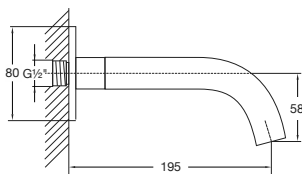

Flow rate: Primary outlet 30 L/min and secondary outlet 22 L/min

Components: Kerox cartridge

Construction: Brass

Concealed Unit Required: 010 2110 3

Chrome

Matt Black

Brushed Gold

BASIN SPOUTS AND BATH SPOUTS

101 2310

Wall Spout for Basin/Bath

Fitting type:	Wall type spouts
Design:	Rounded
Projection:	195mm
Flow rate:	Can be set between 5 L/min and 30 L/min
Components:	Neoparl aerator
Construction:	Brass

Chrome