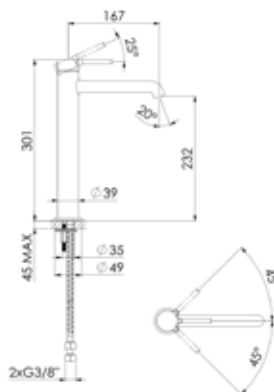

101 1010

Basin Mixer

- Fitting type:** Single lever mixer without pop-up waste
- Spout:** Rigid spout
- Design:** Round
- Flow rate:** 5 L/min
- Connection:** 15mm x 15mm angle valves required
- Components:** Kerox cartridge, Neoparl aerator, and connection hoses
- Construction:** Brass

Chrome

Matt Black

Brushed Nickel

Champagne

101 1700

Tall Basin Mixer

- Fitting type:** Single lever mixer without pop-up waste
- Spout:** Rigid spout
- Design:** Round
- Flow rate:** 5 L/min
- Connection:** 15mm x 15mm angle valves required
- Components:** Kerox cartridge, Neoparl aerator, and connection hoses
- Construction:** Brass