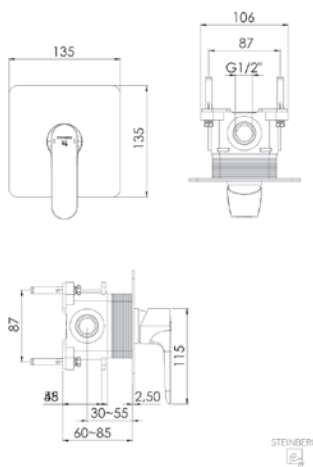

Chrome

Matt Black

Brushed Nickel

Champagne

206 2250 3

Shower Mixer Finish Set

- Fitting type:** Concealed single lever mixer
- Design:** Flat handle
- Flow rate:** 22 L/min
- Components:** Kerox cartridge
- Construction:** Brass
- Concealed Unit Required:** 011 2250 3