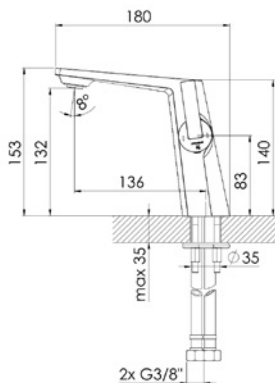

Chrome

Matt Black

Brushed Nickel

Champagne

SERIES 165

165 1010

Basin Mixer without Pop-Up Waste

- Fitting type:** Single lever mixer without pop-up waste
- Spout:** With rigid spout
- Design:** Side handle
- Flow rate:** 5 L/min
- Connection:** 15mm x 15mm angle valves required
- Components:** Kerox cartridge, Neoparl aerator and connection hoses
- Construction:** Brass

Chrome

Matt Black

Brushed Nickel

Champagne

165 1750

Tall Basin Mixer

- Fitting type:** Single lever mixer without pop-up waste
- Spout:** Rigid spout
- Design:** Side handle
- Flow rate:** 5 L/min
- Connection:** 15mm x 15mm angle valves required
- Components:** Kerox cartridge, Neoparl aerator and connection hoses
- Construction:** Brass