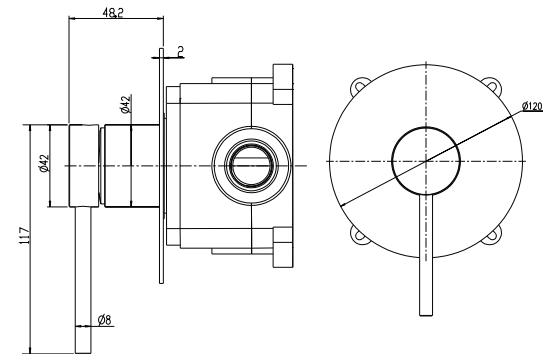

Generico Ávila Undertile Shower Mixer
Black/Stainless Steel/Brushed Gold