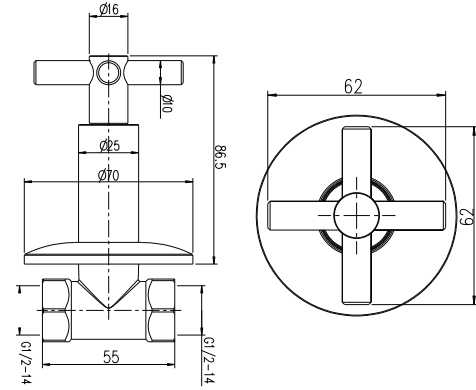

# STAINLESS STEEL TAPS

**GAV28BL-C**  
**GAV28BL-H**

**GAV28SS-C**  
**GAV28SS-H**

**GAV28GD-C**  
**GAV28GD-H**

Generico Ávila 1/4 Turn FxF Undertile Stop Tap  
Black/Stainless Steel/Brushed Gold

**GAVFSBMBL**