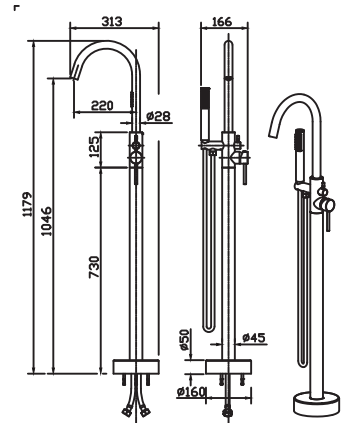

STAINLESS STEEL TAPS

Generico Ávila 1/4 Turn FxF Undertile Stop Tap
Black/Stainless Steel/Brushed Gold

Generico Ávila Freestanding Bath Mixer
Black/Stainless Steel/Brushed Gold

GAVWMBMGD

Generico Ávila Wall Mounted Basin Mixer
Black/Stainless Steel/Brushed Gold

Tel: +27 (0)86 134 4434 / +27 (0)31 940 1873
2Nobel Avenue, Modderfontein,
Johannesburg, 1610, South Africa

Tel: +27 (0)86 134 4434 / +27 (0)31 940 1873
54 Alexander Road, Westmead, Pinetown,
Durban, South Africa

Tel: +27 (0)86 134 4434 / +27 (0)21 879 1655
Unit 1 & 2, 13 and 15 Chardonnay Road, Saxenburg Park 1,
Cape Town, South Africa

WWW.SUNRIDGEAFRICA.COM