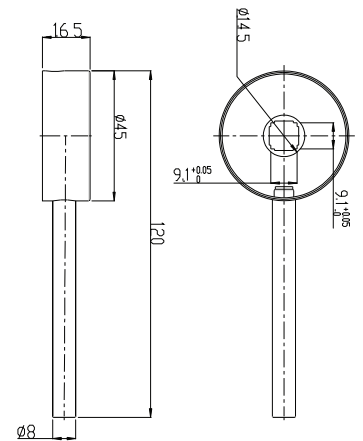

Generico Ávila Freestanding Bath Mixer
Black/Stainless Steel/Brushed Gold

GAVWMBMGD