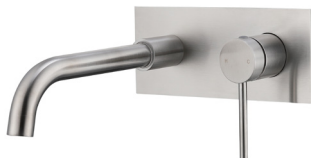

# STAINLESS STEEL TAPS

**GAV05BL**

**GAV05SS**

**GAV05GD**

Generico Ávila Undertile Diverter Mixer  
Black/Stainless Steel/Brushed Gold

**GAV10BL**

**GAV10SS**

**GAV10GD**

Generico Ávila Undertile Shower Mixer  
Black/Stainless Steel/Brushed Gold

**GAV20BL**

**GAV20SS**

**GAV20GD**

Generico Ávila Basin Mixer  
Black/Stainless Steel/Brushed Gold

# STAINLESS STEEL TAPS

**GAV28BL-C**  
**GAV28BL-H**

**GAV28SS-C**  
**GAV28SS-H**

**GAV28GD-C**  
**GAV28GD-H**

Generico Ávila 1/4 Turn FxF Undertile Stop Tap  
Black/Stainless Steel/Brushed Gold

**GAVFSBMBL**

**GAVFSBMSS**

**GAVFSBMGD**

Generico Ávila Freestanding Bath Mixer  
Black/Stainless Steel/Brushed Gold

**GAVWMBMBL**

**GAVWMBMSS**

**GAVWMBMGD**

Generico Ávila Wall Mounted Basin Mixer  
Black/Stainless Steel/Brushed Gold