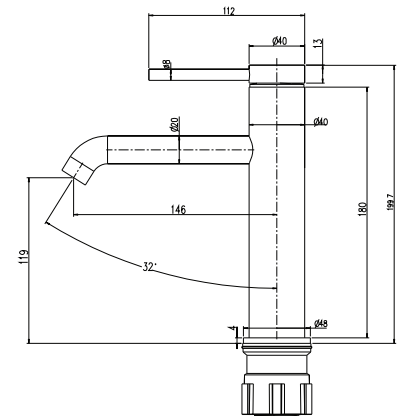

# STAINLESS STEEL TAPS

**GAV28BL-C**  
**GAV28BL-H**

**GAV28SS-C**  
**GAV28SS-H**

**GAV28GD-C**  
**GAV28GD-H**

Generico Ávila 1/4 Turn FxF Undertile Stop Tap  
Black/Stainless Steel/Brushed Gold

**GAVFSBMBL**