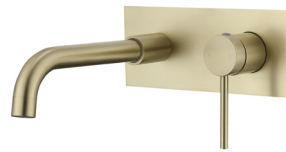

# STAINLESS STEEL TAPS

**GAV05BL**

**GAV05SS**

**GAV05GD**

Generico Ávila Undertile Diverter Mixer  
Black/Stainless Steel/Brushed Gold

**GAV10BL**

**GAV10SS**

**GAV10GD**

Generico Ávila Undertile Shower Mixer  
Black/Stainless Steel/Brushed Gold

**GAV20BL**

**GAV20SS**

**GAV20GD**

Generico Ávila Basin Mixer  
Black/Stainless Steel/Brushed Gold

# STAINLESS STEEL TAPS

**GAV28BL-C**  
**GAV28BL-H**

**GAV28SS-C**  
**GAV28SS-H**

**GAV28GD-C**  
**GAV28GD-H**

Generico Ávila 1/4 Turn FxF Undertile Stop Tap  
Black/Stainless Steel/Brushed Gold

**GAVFSBMBL**

**GAVFSBMSS**

**GAVFSBMGD**

Generico Ávila Freestanding Bath Mixer  
Black/Stainless Steel/Brushed Gold

**GAVWMBMBL**

**GAVWMBMSS**

**GAVWMBMGD**

Generico Ávila Wall Mounted Basin Mixer  
Black/Stainless Steel/Brushed Gold