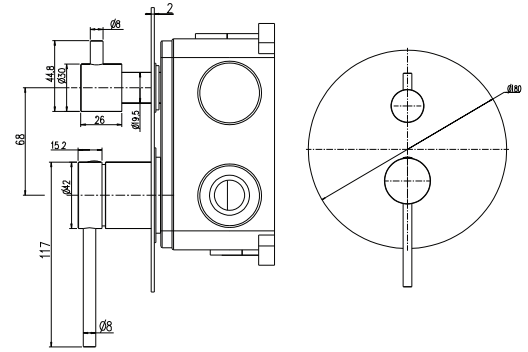

STAINLESS STEEL TAPS

Generico Ávila Undertile Diverter Mixer
Black/Stainless Steel/Brushed Gold