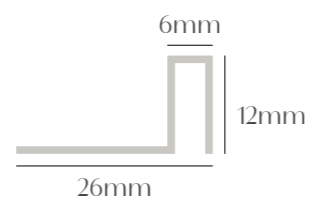

2500mm x 5mm x 10mm
20 strips/box

Aluminium