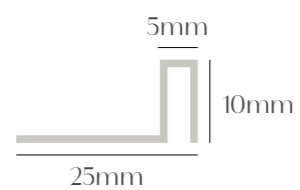

2500mm x 5mm x 10mm
20 strips/box

Aluminium