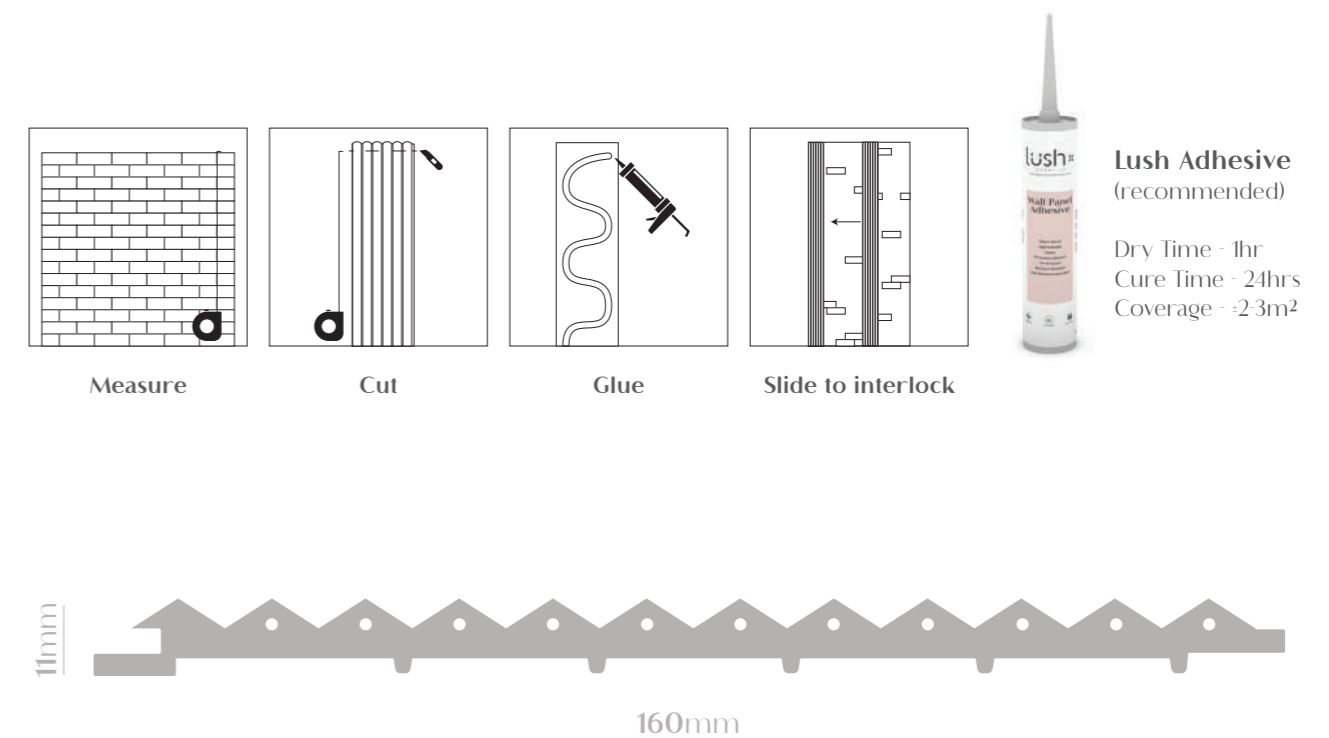

SIZE | 160mm x 11mm x 2900mm

BENEFITS

- Seamless interlocking design
- Termite proof
- Fire resistant
- Water resistant
- High Strength
- Eco Friendly
- Low maintainance
- Easy installation (interlocking)
- Highest quality for indoor wall use
- Material - Wood Plastic Composite
- Surface - Lamination

INSTALLATION

1. Ensure that the application surface is dust and grime free and any wallpaper is removed.
2. Measure the application area and cut the panels to size using a blade or circular saw.
3. Apply the recommended Lush Adhesive in an even layer to the back of the panel.
4. Press the panel firmly against the wall (can also be secured using a nail gun).
5. Panels can be installed horizontally or vertically
6. Combine two grooved edges for corner finish.
7. Allow to dry.

NB! KEEP OUT OF DIRECT SUNLIGHT. KEEP IN AREAS BELOW 30 DEGREES CELSIUS.