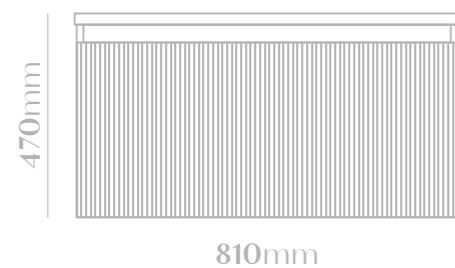

MVG1467  
**DELICIOUS | WHITE**

MVG1468  
**DELICIOUS | GREY**

MVG1469  
**DELICIOUS | JADE**

MVG1470  
**DELICIOUS | NIGHT BLUE**

**SIZE | 800mm**

- Waterproof MDF Material
- Ceramic basin, easy clean up and maintenance free
- Main cabinet with one soft close drawer
- 45° concealed handle
- Basin size: 810\*470\*180mm
- Cabinet size: 780\*450\*450mm