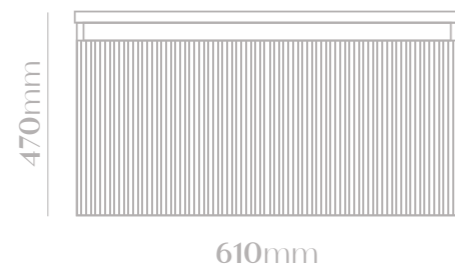

# lush ×

b a t h r o o m

MVG1465  
JUICY | WHITE

MVG1466  
JUICY | GREY

SIZE | 600mm

- Waterproof MDF Material
- Ceramic basin, easy clean up and maintenance free
- Main cabinet with two cabinet doors with soft close hinges
- 45° concealed handle
- Basin size: 610\*520\*180mm
- Cabinet size: 580\*500\*450mm

MVG1467  
**DELICIOUS | WHITE**

MVG1468  
**DELICIOUS | GREY**

MVG1469  
**DELICIOUS | JADE**

MVG1470  
**DELICIOUS | NIGHT BLUE**

**SIZE | 800mm**

- Waterproof MDF Material
- Ceramic basin, easy clean up and maintenance free
- Main cabinet with one soft close drawer
- 45° concealed handle
- Basin size: 810\*470\*180mm
- Cabinet size: 780\*450\*450mm