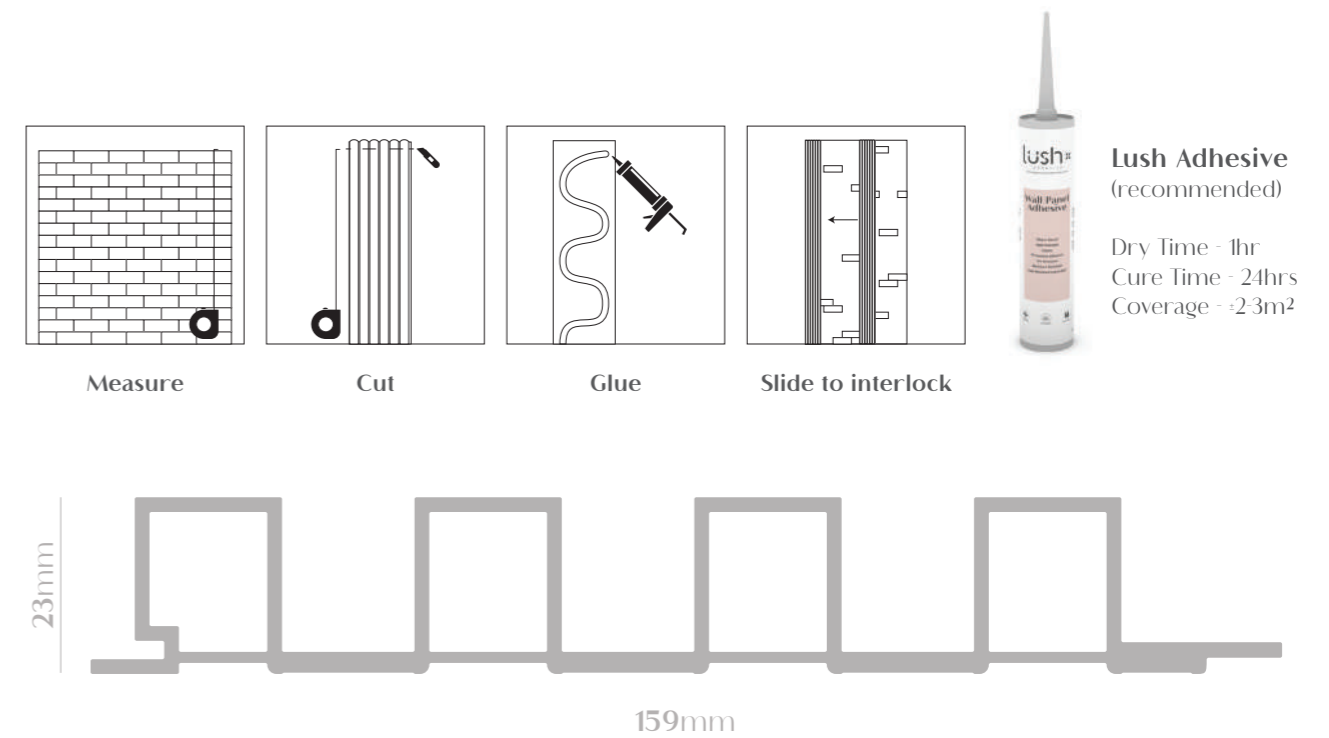

SIZE | 159mm x 23mm x 2900mm

BENEFITS

- Seamless interlocking design
- Termite proof
- Fire resistant
- Water resistant
- High Strength
- Eco Friendly
- Low maintainance
- Easy installation (interlocking)
- Highest quality for indoor wall use
- Material - Wood Plastic Composite
- Surface - Lamination

INSTALLATION

1. Ensure that the application surface is dust and grime free and any wallpaper is removed.
2. Measure the application area and cut the panels to size using a blade or circular saw.
3. Apply the recommended Lush Adhesive in an even layer to the back of the panel.
4. Press the panel firmly against the wall (can also be secured using a nail gun).
5. Panels can be installed horizontally or vertically
6. Combine two grooved edges for corner finish.
7. Allow to dry.

NB! KEEP OUT OF DIRECT SUNLIGHT. KEEP IN AREAS BELOW 30 DEGREES CELSIUS.