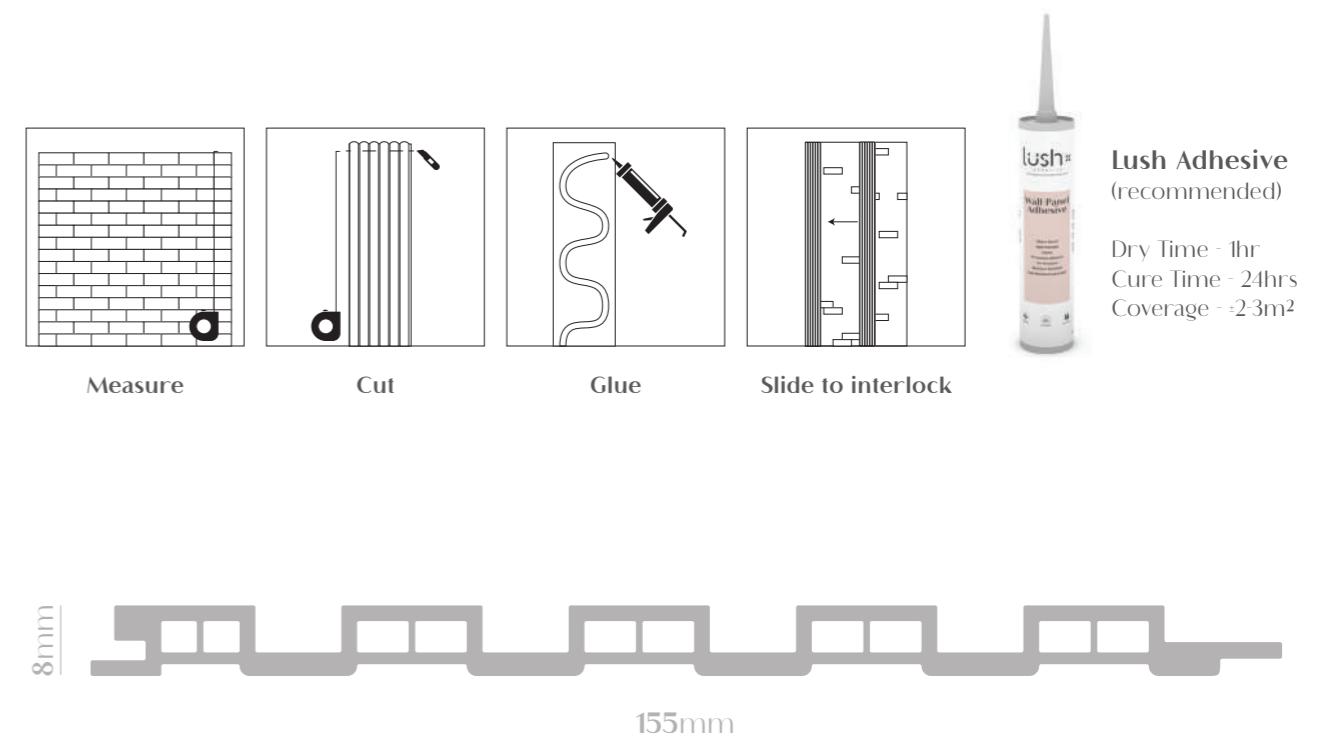

SIZE | 155mm x 8mm x 2380mm

BENEFITS

- Seamless interlocking design
- Termite proof
- Fire resistant
- Water resistant
- High Strength
- Eco Friendly
- Low maintainance
- Easy installation (interlocking)
- Highest quality for indoor wall use
- Material - Wood Plastic Composite
- Surface - Lamination

INSTALLATION

1. Ensure that the application surface is dust and grime free and any wallpaper is removed.
2. Measure the application area and cut the panels to size using a blade or circular saw.
3. Apply the recommended Lush Adhesive in an even layer to the back of the panel.
4. Press the panel firmly against the wall (can also be secured using a nail gun).
5. Panels can be installed horizontally or vertically
6. Combine two grooved edges for corner finish.
7. Allow to dry.

NB! KEEP OUT OF DIRECT SUNLIGHT. KEEP IN AREAS BELOW 30 DEGREES CELSIUS.