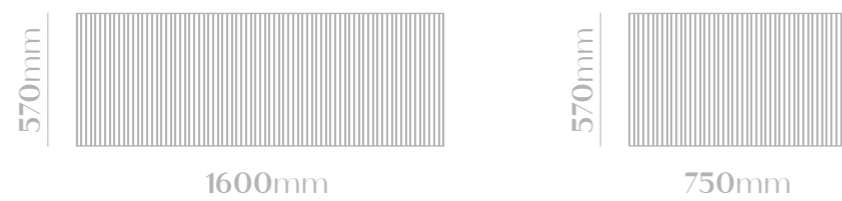

MVG1615  
**FABULOUS | SMALL WHITE MATT**

MVG1616  
**FABULOUS | SMALL SOFT GREY**

MVG1617  
**FABULOUS | SMALL SOFT BROWN**

**SIZE | 800mm x 320mm x 500mm**

- Solid Surface Composition
- Easy clean up and maintenance free
- Main cabinet with one soft close drawer
- 45° concealed handle

- MVG1670 -  
CROWN | FREESTANDING BATH

SIZE | 1600mm x 750mm x 570mm

- Solid Surface Composition
- Easy clean up and maintenance free
- Colour: White

MVG1671  
CROWN |  
FREESTANDING BASIN

SIZE | 490mm x 490mm x 850mm