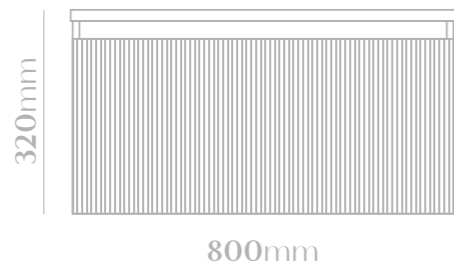

- MVG1614 -  
MIDNIGHT | BLACK

SIZE | 800mm x 420mm x 500mm

- Glass
- Solid Surface Composition
- Easy clean up and maintenance free
- Main cabinet with one soft close drawer
- 45° concealed handle
- Concealed LED light above drawer

MVG1615  
**FABULOUS | SMALL WHITE MATT**

MVG1616  
**FABULOUS | SMALL SOFT GREY**

MVG1617  
**FABULOUS | SMALL SOFT BROWN**

**SIZE | 800mm x 320mm x 500mm**

- Solid Surface Composition
- Easy clean up and maintenance free
- Main cabinet with one soft close drawer
- 45° concealed handle

- MVG1670 -  
CROWN | FREESTANDING BATH

SIZE | 1600mm x 750mm x 570mm

- Solid Surface Composition
- Easy clean up and maintenance free
- Colour: White

MVG1671  
CROWN |  
FREESTANDING BASIN

SIZE | 490mm x 490mm x 850mm