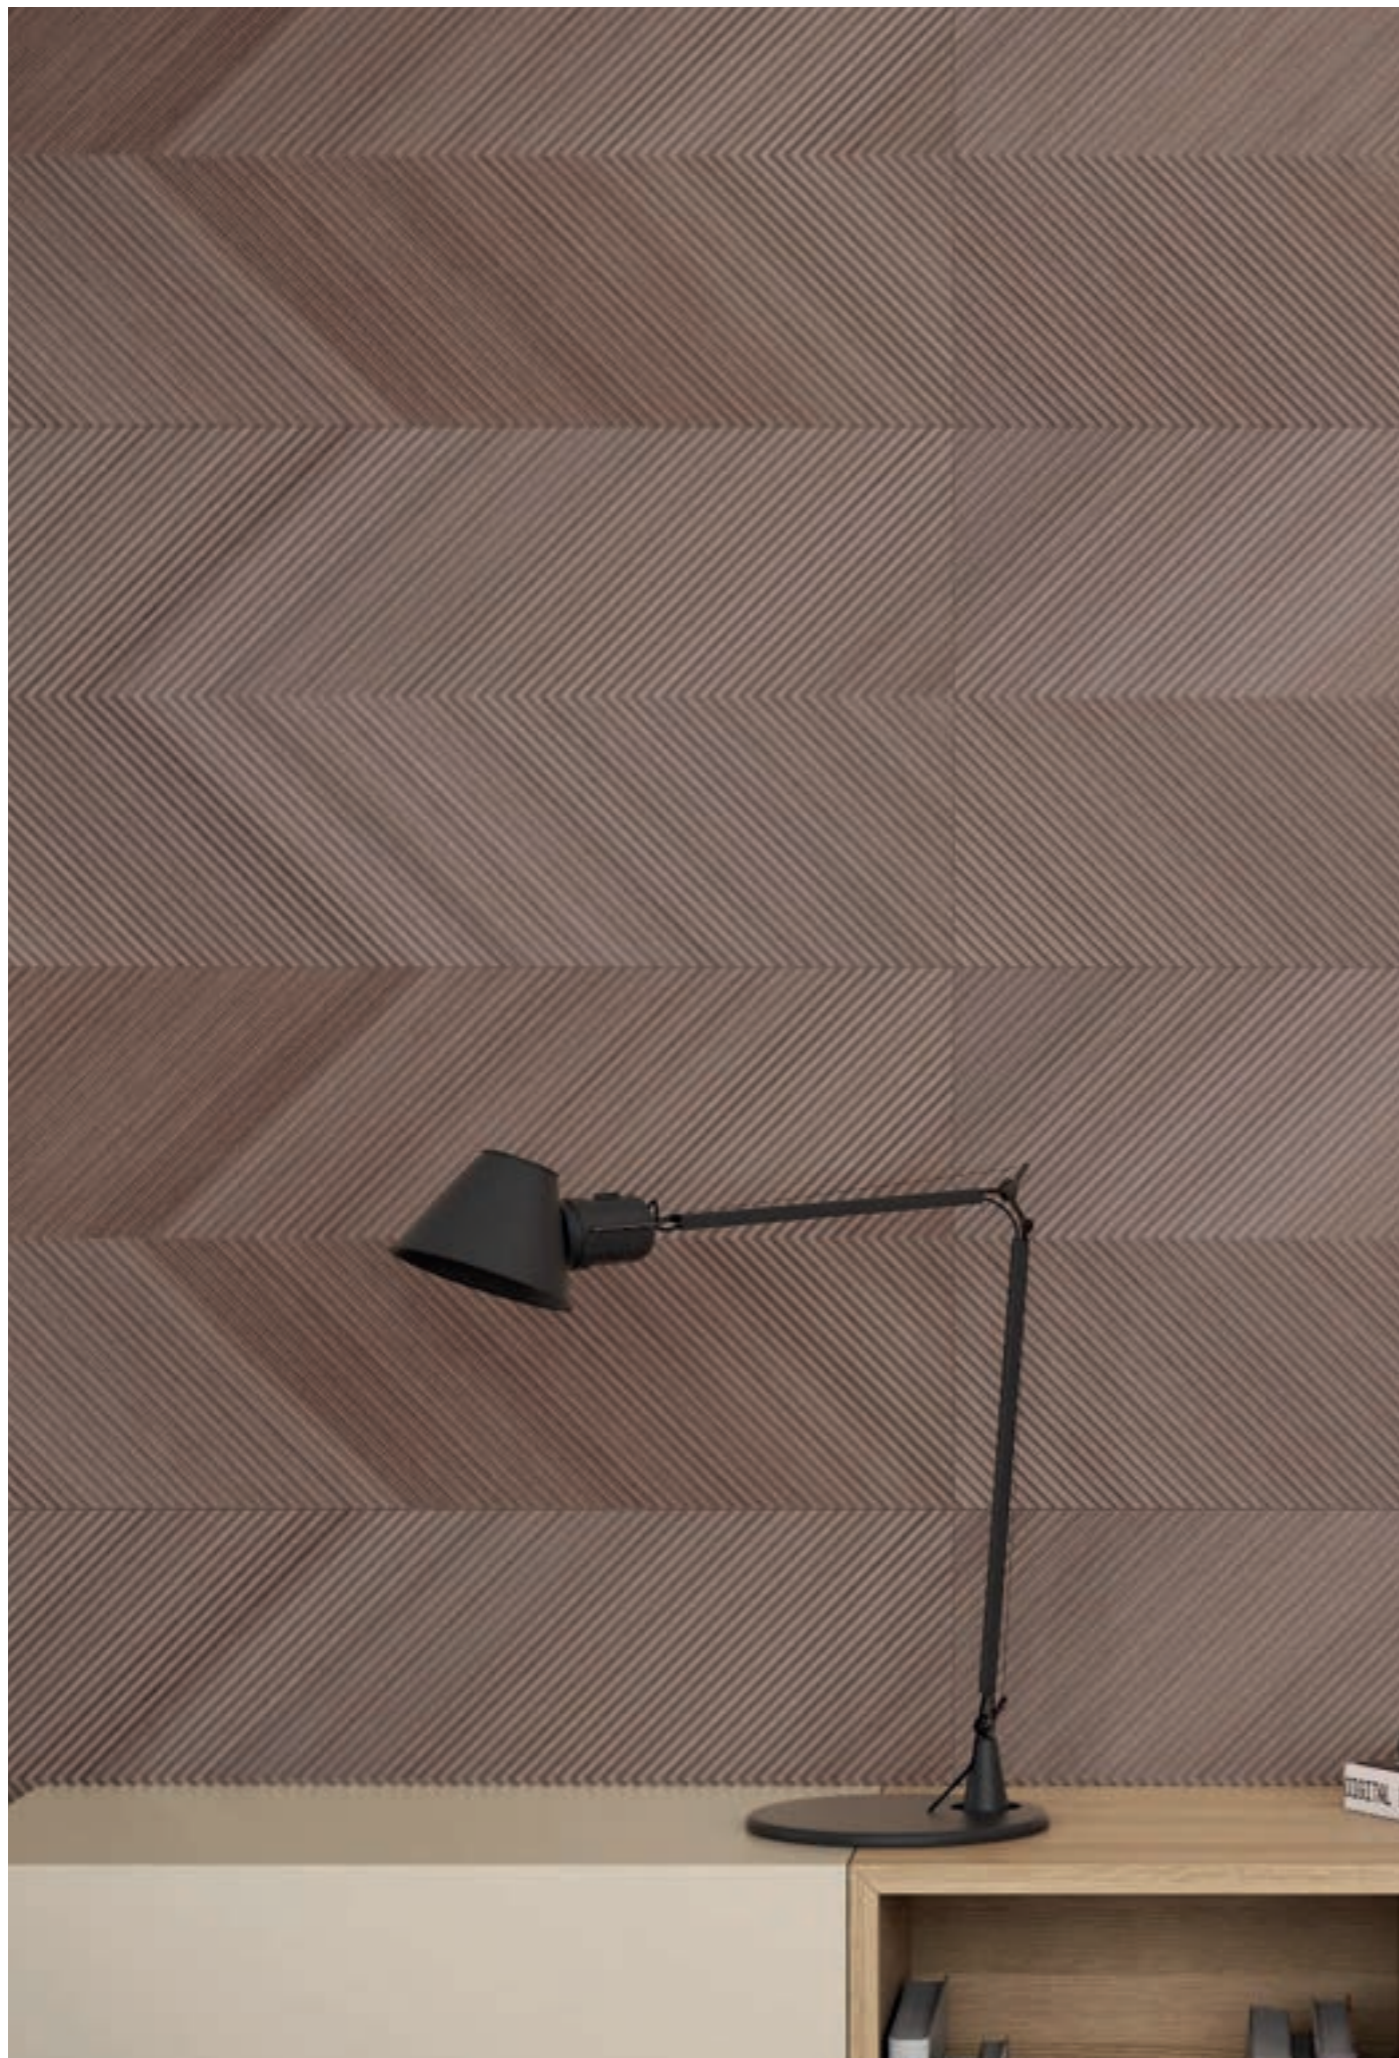

400 mm x 1200 mm