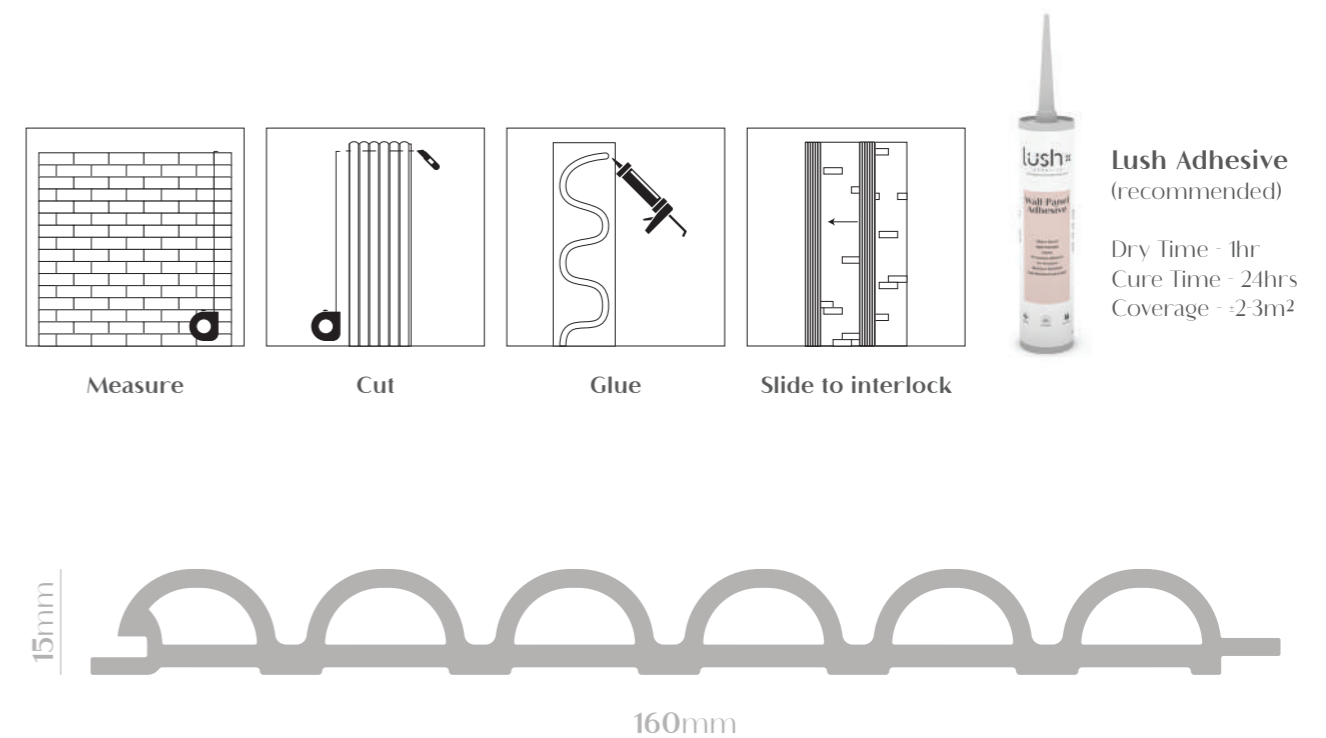

SIZE | 160mm x 15mm x 2900mm

BENEFITS

- Seamless interlocking design
- Termite proof
- Fire resistant
- Water resistant
- High Strength
- Eco Friendly
- Low maintainance
- Easy installation (interlocking)
- Highest quality for indoor wall use
- Material - Wood Plastic Composite
- Surface - Lamination

INSTALLATION

1. Ensure that the application surface is dust and grime free and any wallpaper is removed.
2. Measure the application area and cut the panels to size using a blade or circular saw.
3. Apply the recommended Lush Adhesive in an even layer to the back of the panel.
4. Press the panel firmly against the wall (can also be secured using a nail gun).
5. Panels can be installed horizontally or vertically
6. Combine two grooved edges for corner finish.
7. Allow to dry.

NB! KEEP OUT OF DIRECT SUNLIGHT. KEEP IN AREAS BELOW 30 DEGREES CELSIUS.