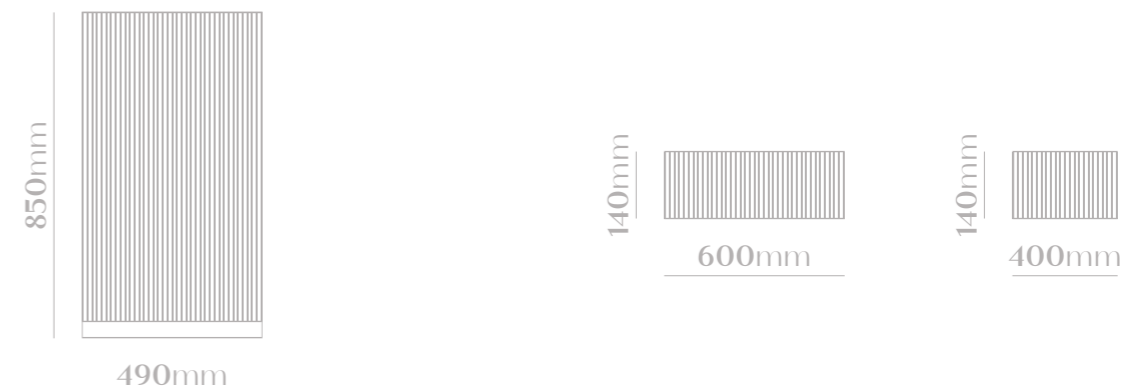

- MVG1670 -
CROWN | FREESTANDING BATH

SIZE | 1600mm x 750mm x 570mm

- Solid Surface Composition
- Easy clean up and maintenance free
- Colour: White

MVG1671
CROWN |
FREESTANDING BASIN

SIZE | 490mm x 490mm x 850mm

- Solid Surface Composition
- Easy clean up and maintenance free
- Colour: White

MVG1672
CROWN |
COUNTER TOP BASIN

SIZE | 600mm x 400mm x 140mm

- Solid Surface Composition
- Easy clean up and maintenance free
- Colour: White