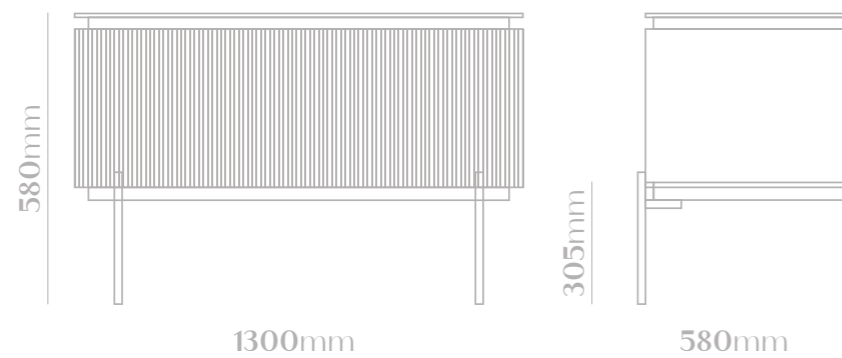

- MVG1613 -  
VOGUE | BLUSH

SIZE | 1000mm x 416mm x 560mm

- Marble top
- Ceramic basin, easy clean up and maintenance free
- Main cabinet with one soft close drawer
- 45° concealed handle
- Concealed LED light above drawer