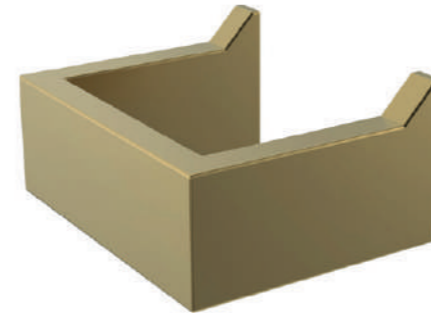

- MVG1566 -  
**FLUID | GOLD**

**SIZE | 480mm x 800mm x 30mm**

- Third generation 5mm copper free mirror with safety film back (Functions the same as tempered glass) pass CASS 480 test
- Back circular side with LED lighting strip
- One way hanging by aluminium back frame & easy hang-in hook hole
- Matt Black frame

- MVG1567 -  
**FLUID | BLACK**

**SIZE | 480mm x 800mm x 30mm**

- Third generation 5mm copper free mirror with safety film back (Functions the same as tempered glass) pass CASS 480 test
- Back circular side with LED lighting strip
- One way hanging by aluminium back frame & easy hang-in hook hole
- Matt Black frame

**MVG1523**  
**ULTIMA | *LARGE***  
***TOWEL RACK***

**SIZE | 600mm x 70mm x 30mm**

**MVG1526**  
**ULTIMA | *HOOK***

**SIZE | 80mm x 30mm x 40mm**

**MVG1524**  
**ULTIMA | *SMALL***  
***TOWEL RACK***

**SIZE | 300mm x 70mm x 30mm**