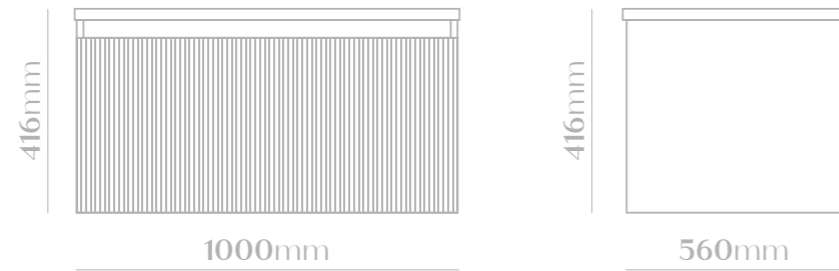

- MVG1613 -  
VOGUE | BLUSH

SIZE | 1000mm x 416mm x 560mm

- Marble top
- Ceramic basin, easy clean up and maintenance free
- Main cabinet with one soft close drawer
- 45° concealed handle
- Concealed LED light above drawer