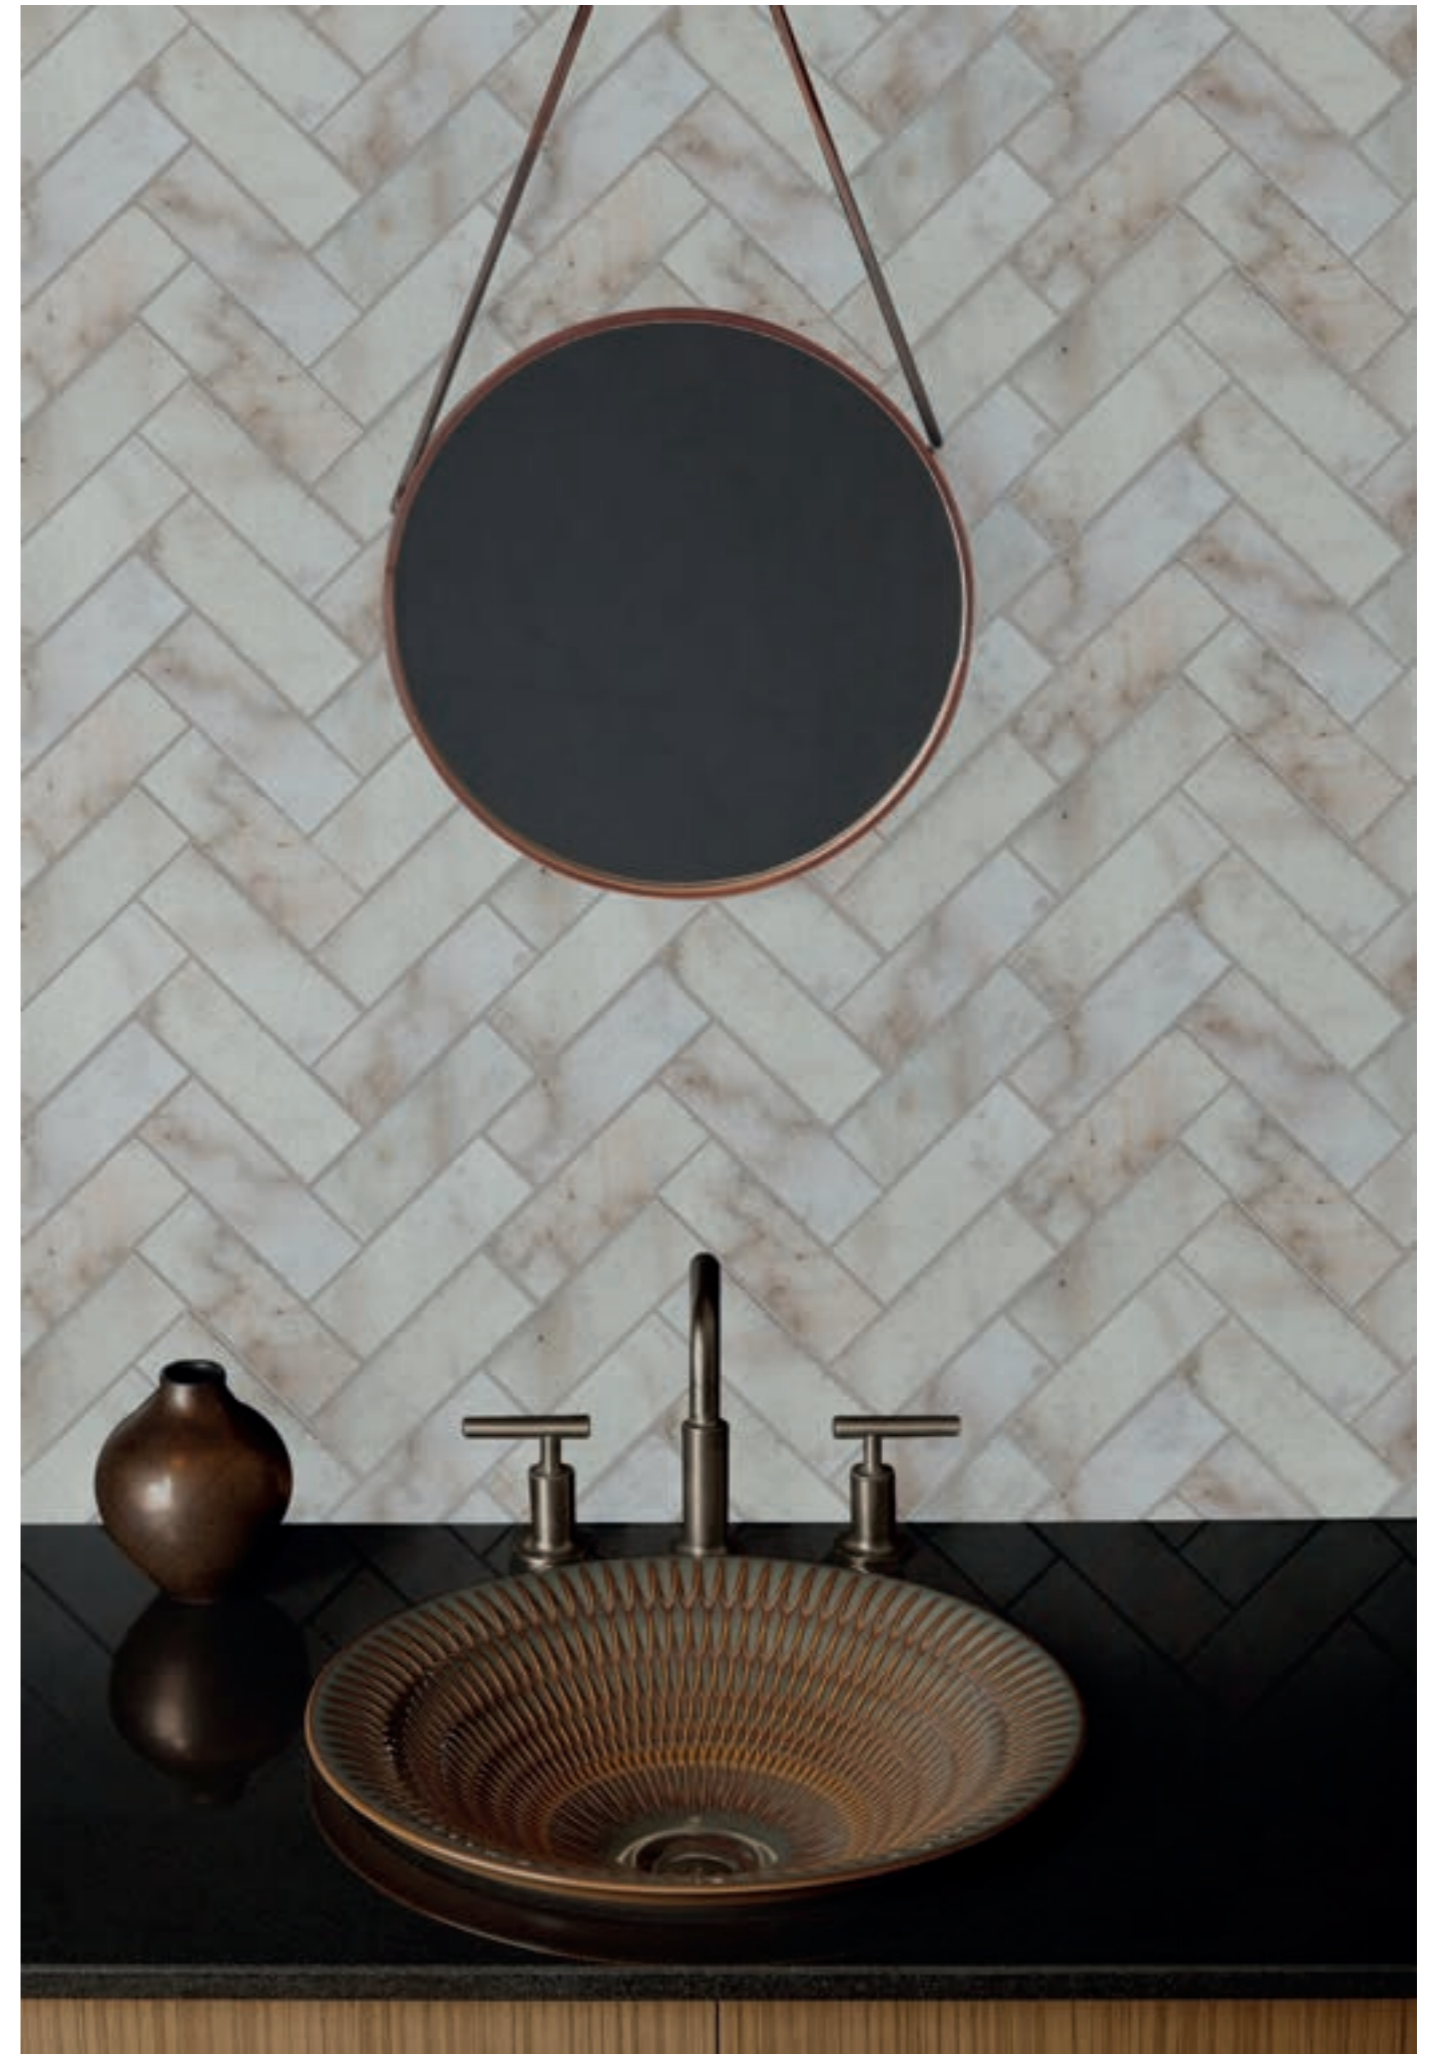

MVG634

296mmx298mm

MVG635

281mmx315mm

MVG633

300mmx300mm

11 tiles/box • 1m²/box

Marble