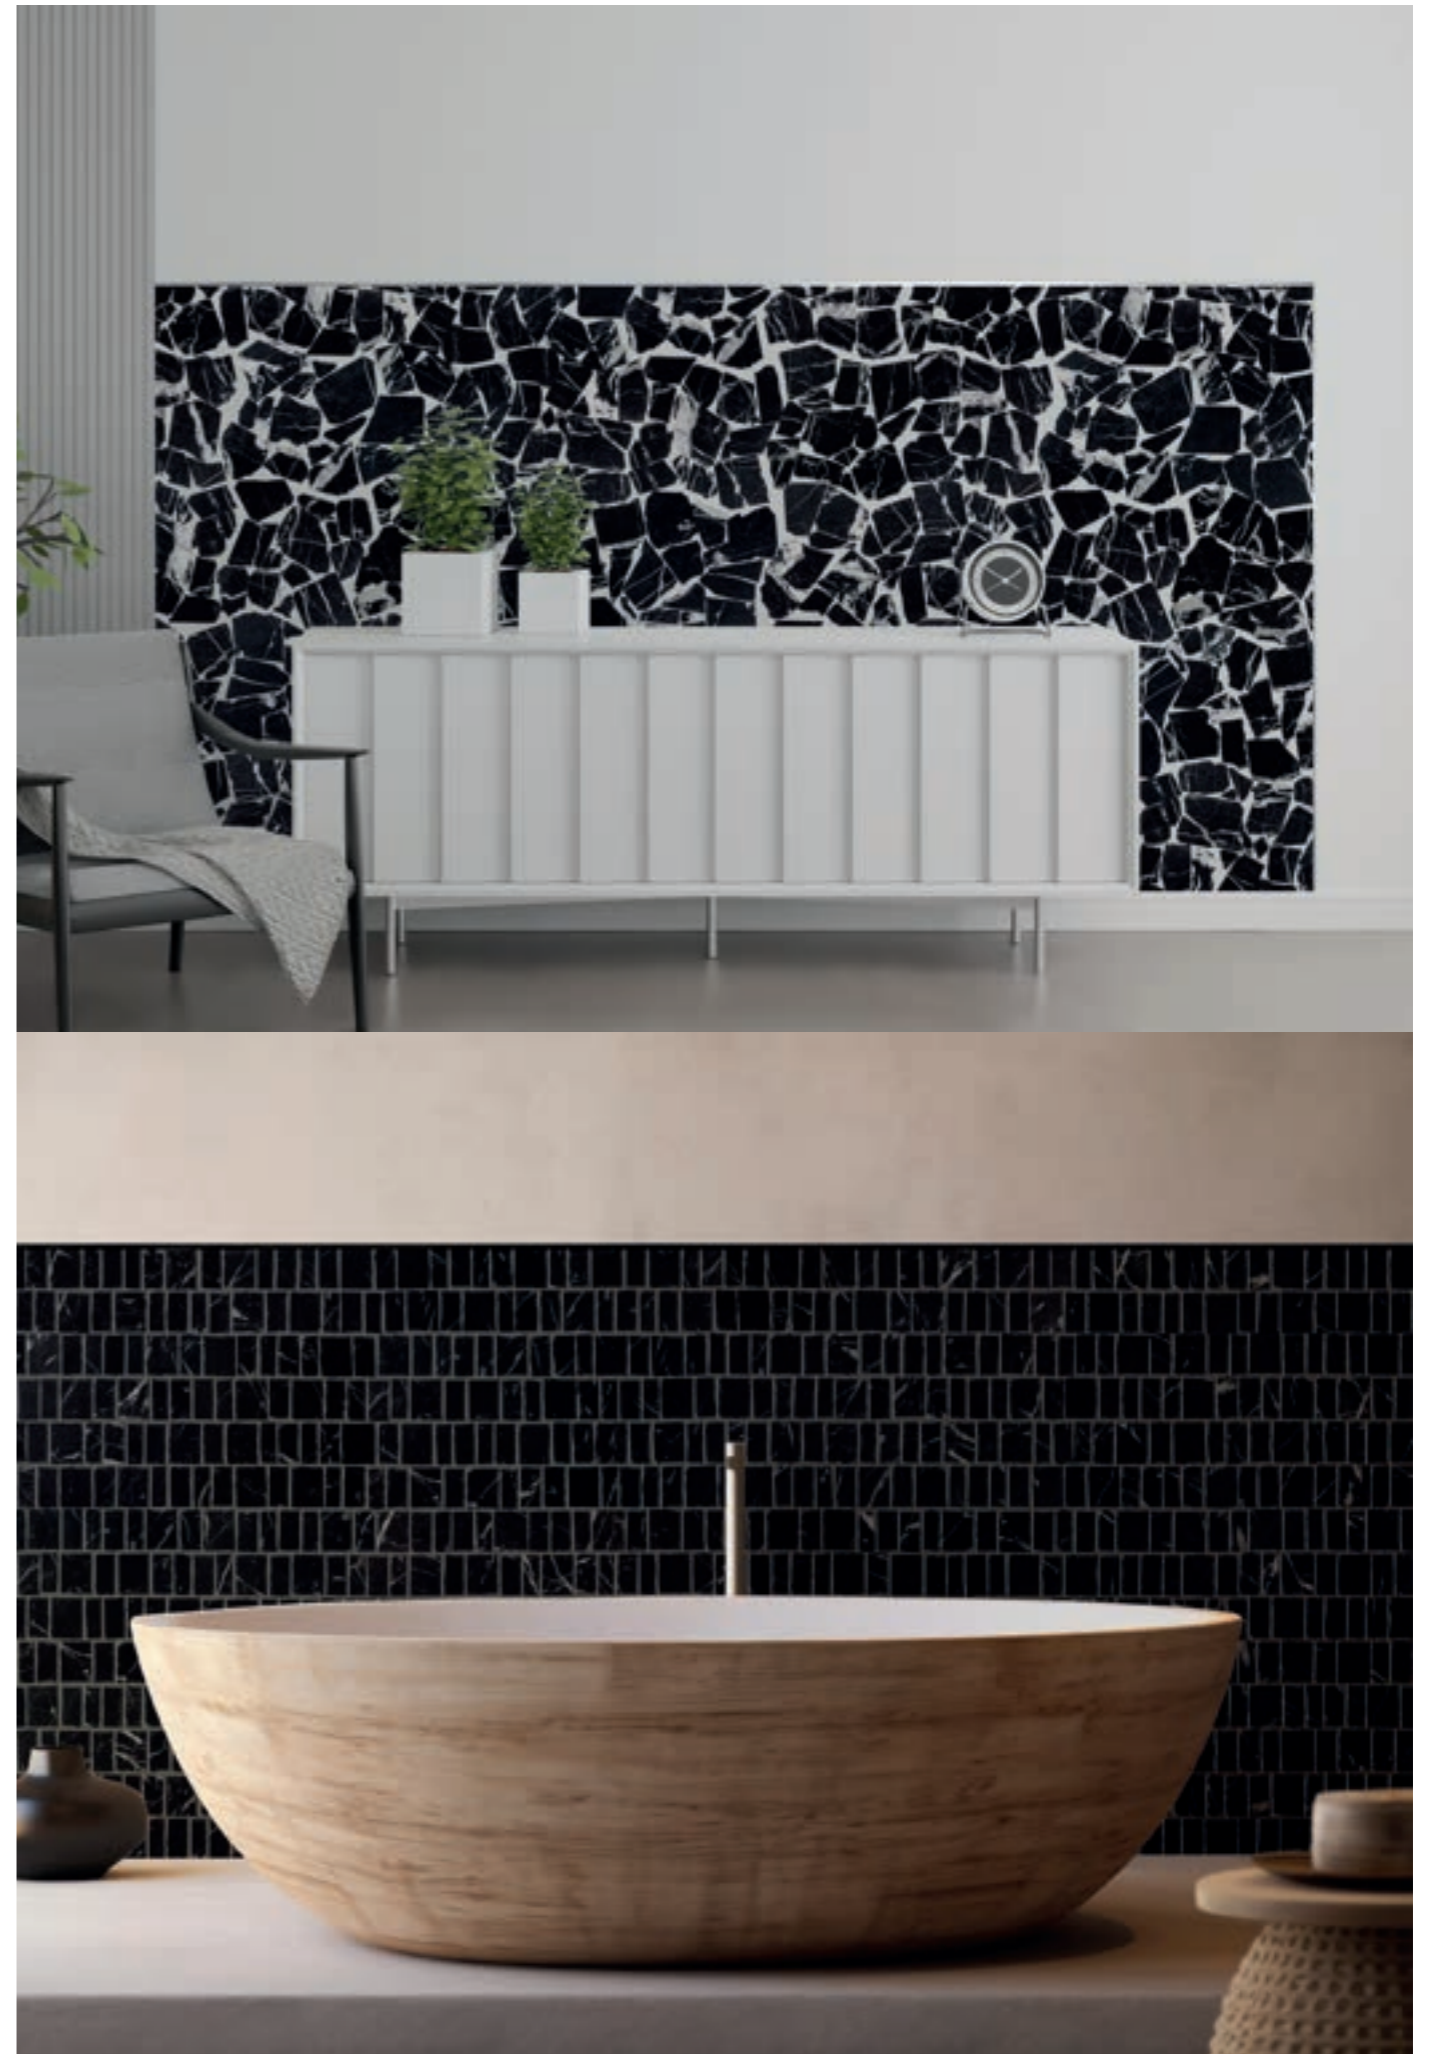

# SALT ROCK MARQUINA

MVG1639  
BITS

300mm x 300mm  
11 sheets/box • 0,99m<sup>2</sup>/box  
Hand, Light, Home, Natural, 3  
Marble

MVG1640  
BARS

300mm x 305mm  
11 sheets/box • 1m<sup>2</sup>/box  
Hand, Light, Home, Natural, 3  
Marble

MVG1641  
STRIPE

300mm x 304mm  
7 sheets/box • ,64m<sup>2</sup>/box  
Hand, Light, Home, Natural, 3  
Marble