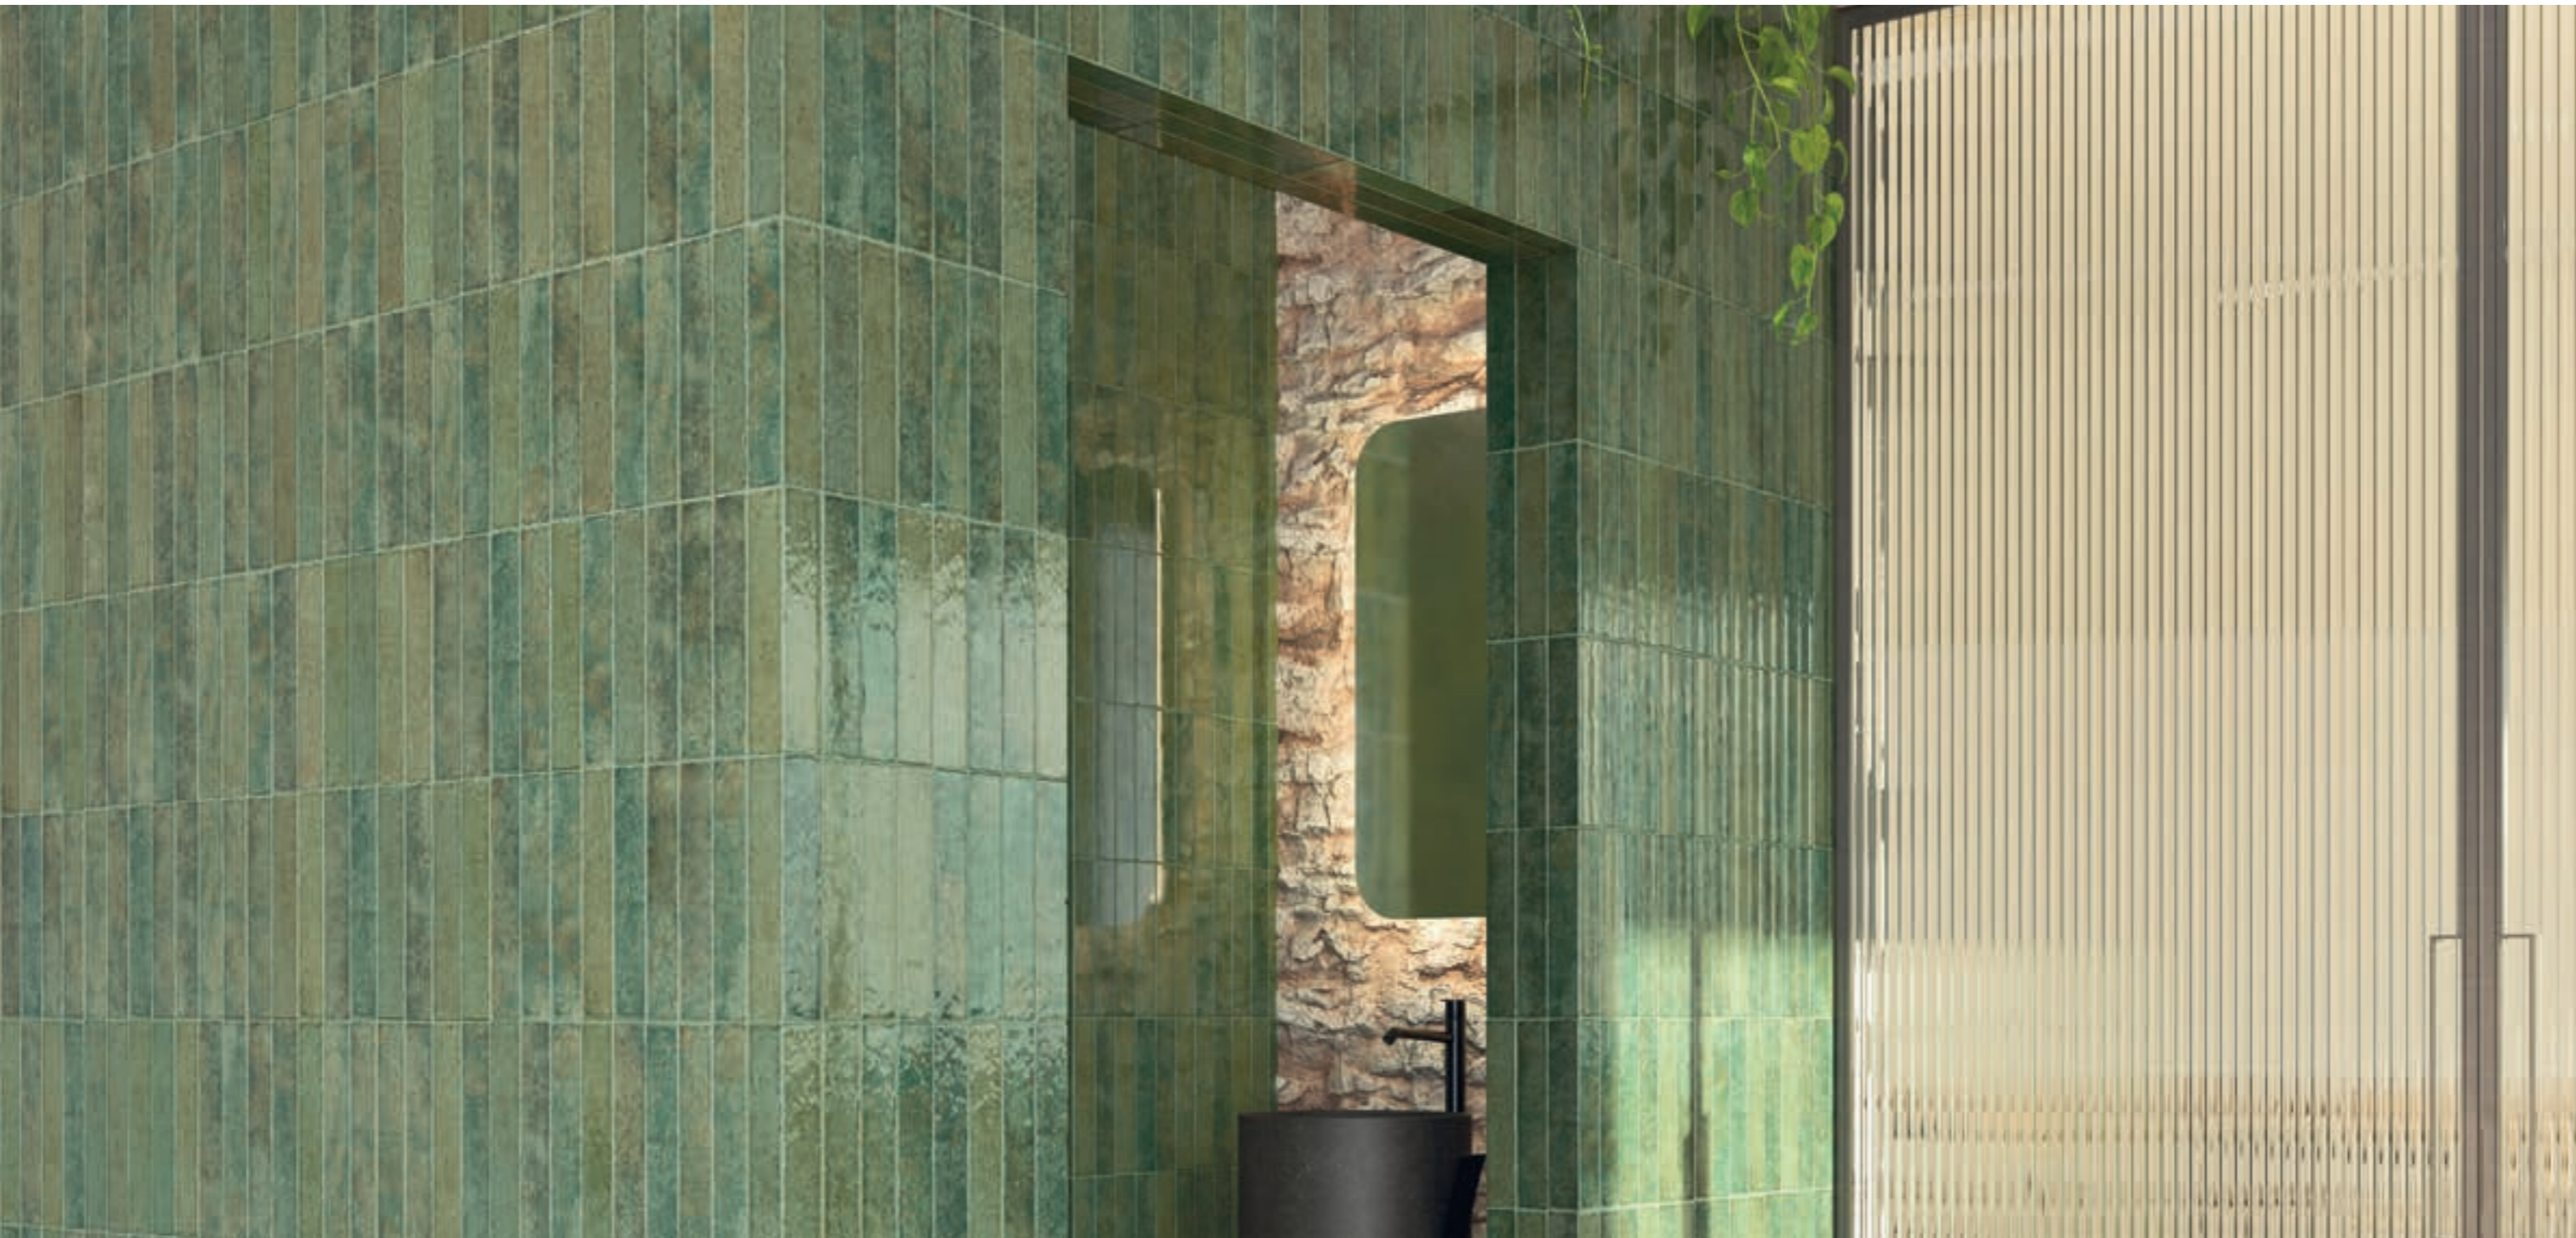

MVG1585
AGAVE

MVG1586
AZUR