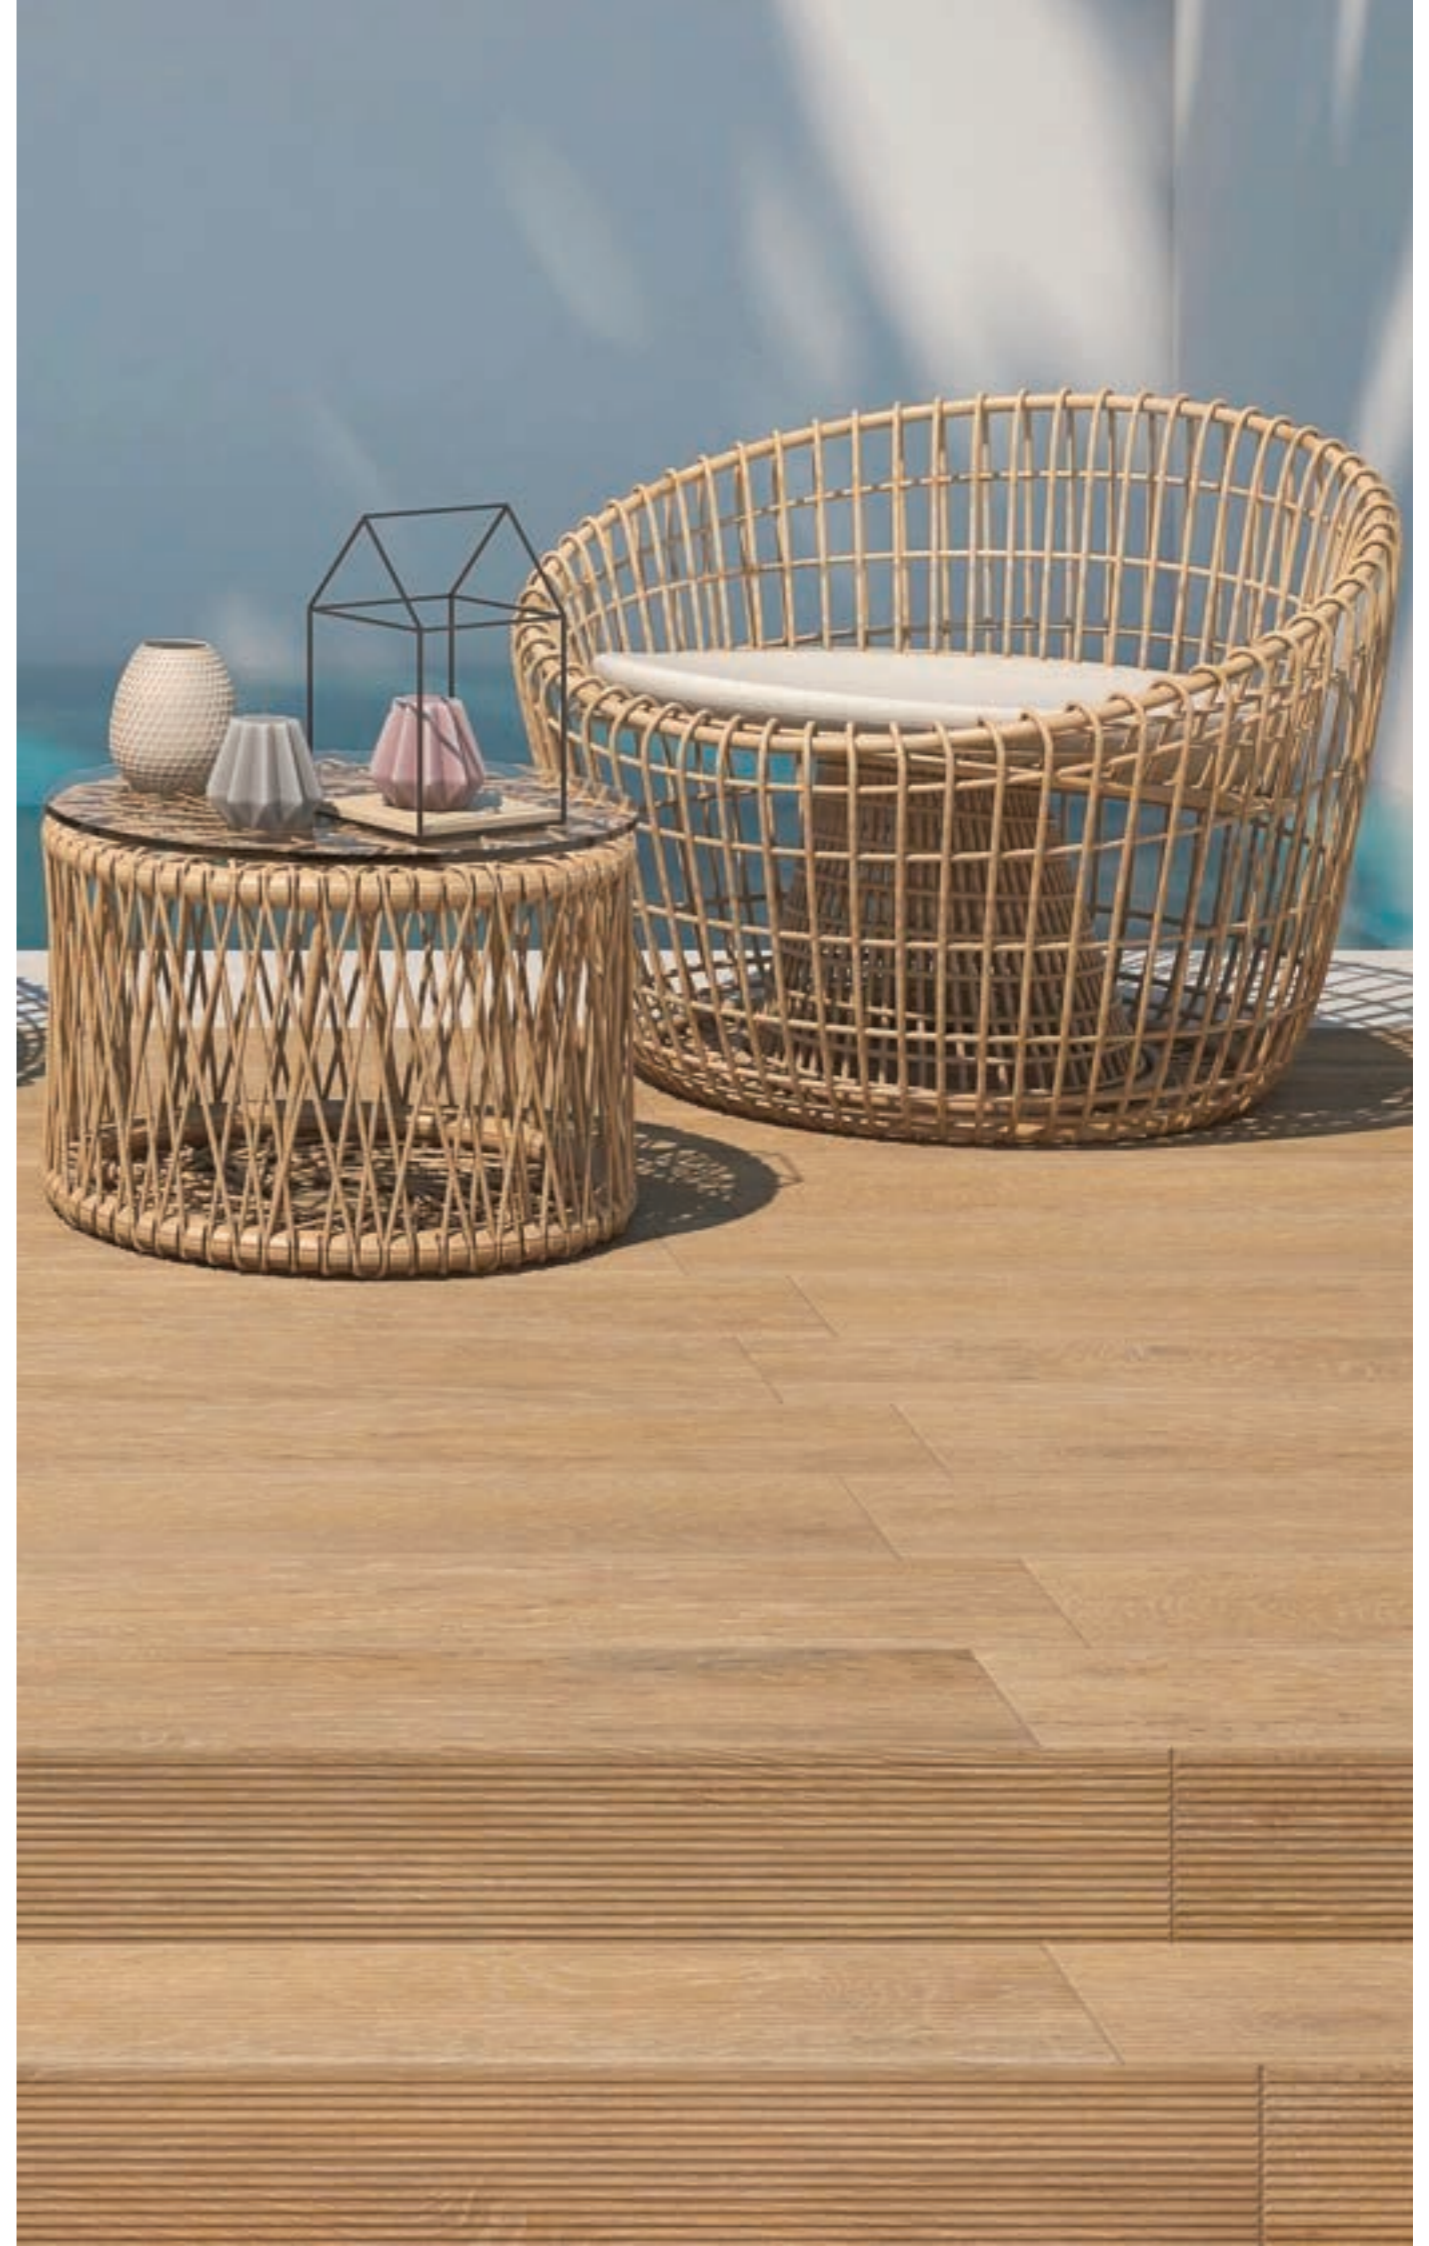

230mm x 1200mm

MVG1255
TRUNK DECK | N A T U R A L

MVG1257
TRUNK DECK | G R E Y

230mm x 1200mm
5 tiles/box • 1,38m²/box

Porcelain