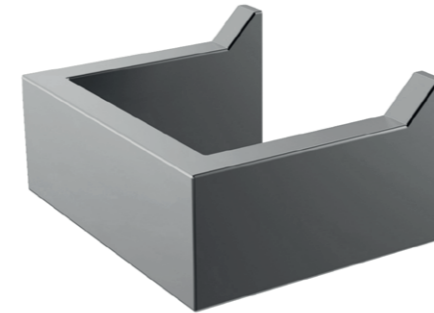

**MVG1525**  
**ULTIMA | *PAPER***  
***HOLDER***

**SIZE | 95mm x 75mm x 30mm**

**MVG1527**  
**ULTIMA | *BRUSH & HOLDER***

**SIZE | 370mm x 100mm x 16mm**

MVG1528  
**ULTIMA | LARGE  
TOWEL RACK**

SIZE | 600mm x 70mm x 30mm

MVG1531  
**ULTIMA | HOOK**

SIZE | 80mm x 30mm x 40mm

MVG1529  
**ULTIMA | SMALL  
TOWEL RACK**

SIZE | 300mm x 70mm x 30mm

MVG1530  
**ULTIMA |  
PAPER HOLDER**

SIZE | 95mm x 75mm x 30mm

MVG1532  
**ULTIMA | BRUSH & HOLDER**

SIZE | 370mm x 100mm x 16mm

**MVG1673**  
**ULTIMA | *LARGE***  
**TOWEL RACK**

**SIZE | 600mm x 70mm x 30mm**

**MVG1676**  
**ULTIMA | *HOOK***

**SIZE | 80mm x 30mm x 40mm**

**MVG1674**  
**ULTIMA | *SMALL***  
**TOWEL RACK**