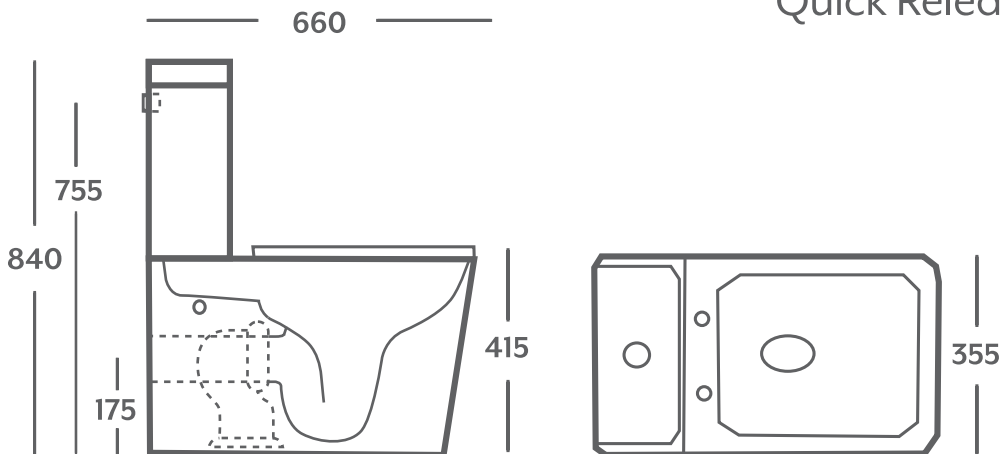

CLOSE COUPLED SUITE

Gio
Designer
Sanware

Sintra

GIO 25204
L 660 | W 355 | H 840
Rimless
Soft Close Seat
Quick Release Hinges

CLOSE COUPLED SUITE

Gio
Designer
Sanware

Sintra
BLACK

GIO 25204BLK
L 660 | W 355 | H 840
Rimless
Soft Close Seat
Quick Release Hinges