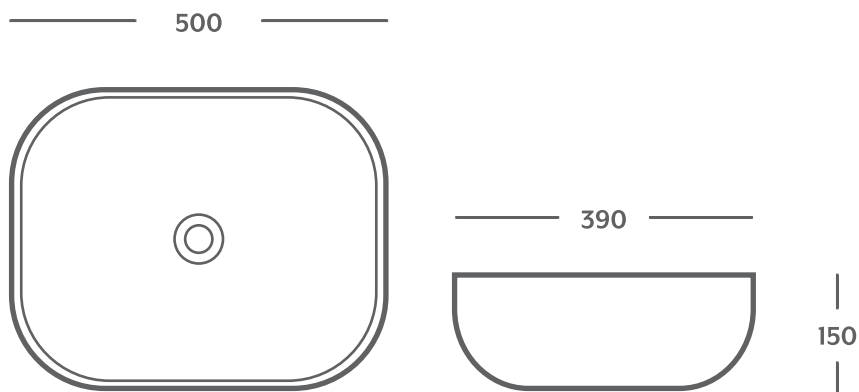

L 500 | W 390 | H 140

**excludes pop-up waste*

COUNTER TOP BASIN

Gio
Designer
Sanware

Christina
Black & White

GIO 2296
GIO 2296 BLK
Basin

L 390 | W 390 | H 130

*excludes pop-up waste

— 390 —

— 390 —

| 130 |

COUNTER TOP BASIN

Gio
Designer
Sanware

Lilly Black & White

GIO 2243
GIO 2243 BLK
Basin

L 500 | W 390 | H 150

**excludes pop-up waste*

COUNTER TOP BASIN

Gio
Designer
Sanware

Indie

GIO 2285
Oval Basin
L 560 | W 365 | H 140
*excludes pop-up waste
*excludes tap

COUNTER TOP BASIN

Danielle

GIO 2235
Elliptical Basin
L 500 | W 390 | H 145
*excludes pop-up waste
*excludes tap

COUNTER TOP BASIN

Gio
Designer
Sanware

Sophia

GIO 2406
Basin

L 550 | W 415 | H 190

*excludes pop-up waste
*excludes tap

UNDERSLUNG BASIN

Gio
Designer
Sanware