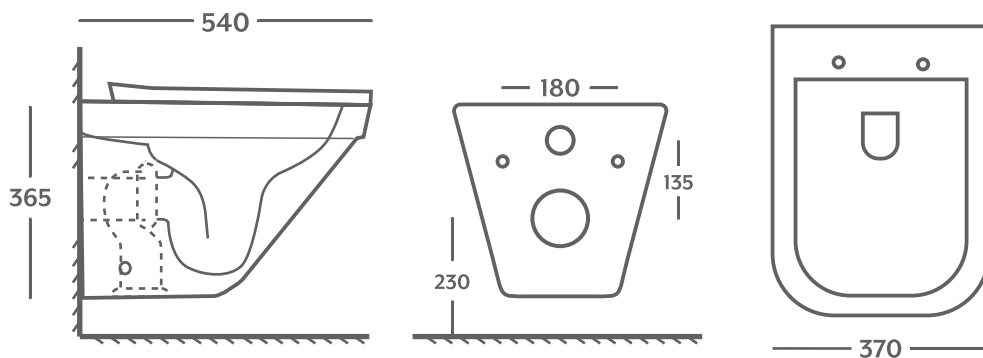

Tavira

GIO 24208
L 540 | W 370 | H 365

Rimless
Soft Close Seat
Quick Release Hinges