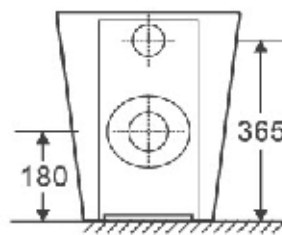

GIO 24208
L 540 | W 370 | H 365

Rimless
Soft Close Seat
Quick Release Hinges

WALL HUNG PAN

Gio
Designer
Sanware

Avito

GIO 24236FM
L 560 | W 360 | H 410
Rimless
Soft Close Seat
Quick Release Hinges

FLOOR MOUNT PAN