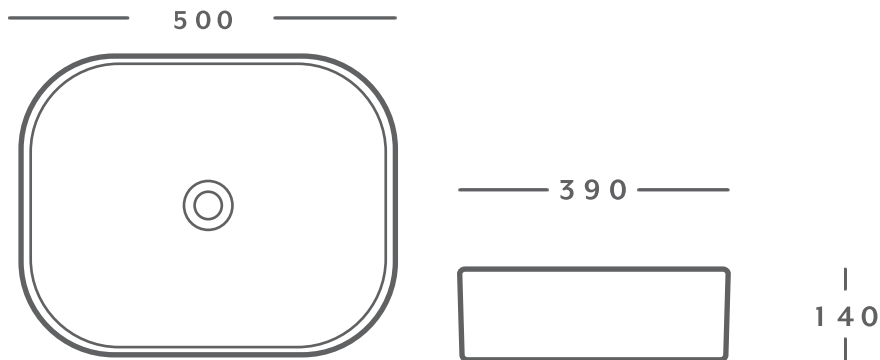

COUNTER TOP BASIN