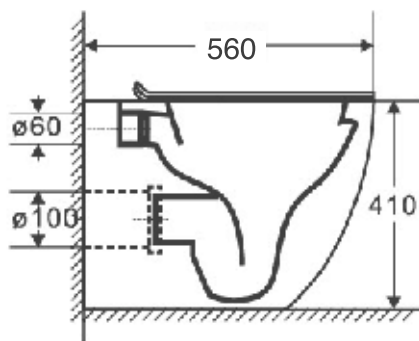

GIO 24208
L 540 | W 370 | H 365

Rimless
Soft Close Seat
Quick Release Hinges

WALL HUNG PAN

Gio
Designer
Sanware

Avito

GIO 24236FM
L 560 | W 360 | H 410
Rimless
Soft Close Seat
Quick Release Hinges

FLOOR MOUNT PAN