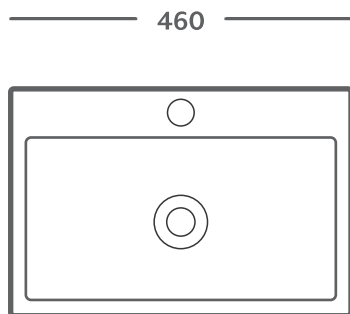

COUNTER TOP/WALL MOUNT BASIN