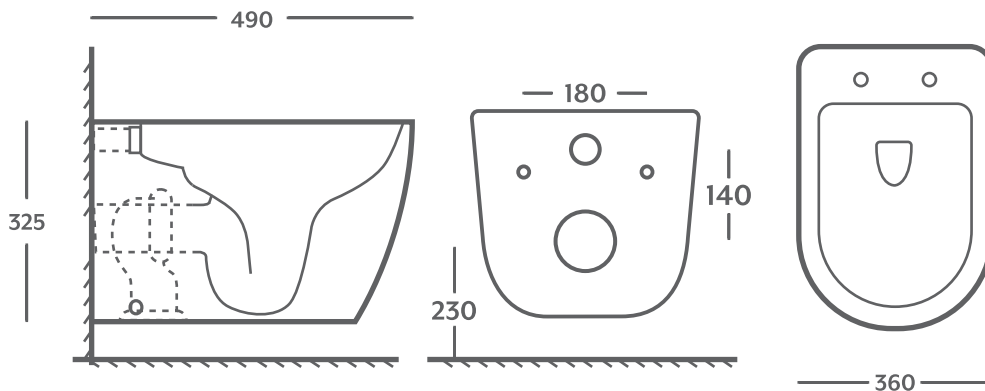

Fuora

GIO 24103
L 510 | W 350 | H 340
Rimless
Soft Close Seat
Quick Release Hinges

WALL HUNG PAN

Gio
Designer
Sanware

Avito

GIO 24236
L 490 | W 360 | H 325

Rimless
Soft Close Seat
Quick Release Hinges

WALL HUNG PAN