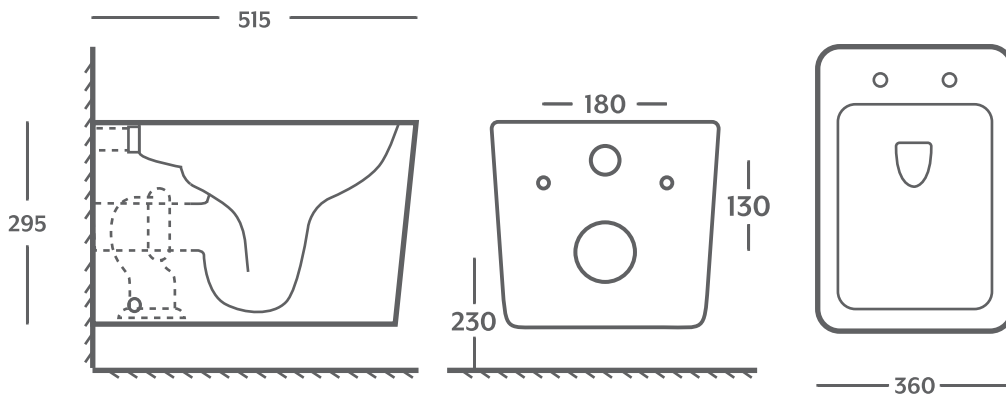

WALL HUNG PAN

Gio
Designer
Sanware

Sintra
BLACK

GIO 24003BLK
L 515 | W 360 | H 295

Rimless
Soft Close Seat
Quick Release Hinges

WALL HUNG PAN

Gio
Designer
Sanware

Tavira