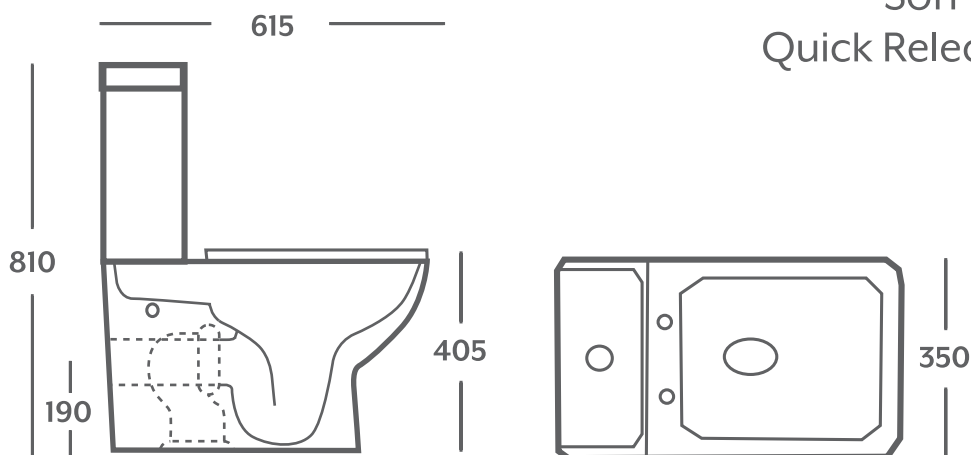

Lagos

GIO 25271

L 615 | W 350 | H 810

Rimless

Soft Close Seat

Quick Release Hinges