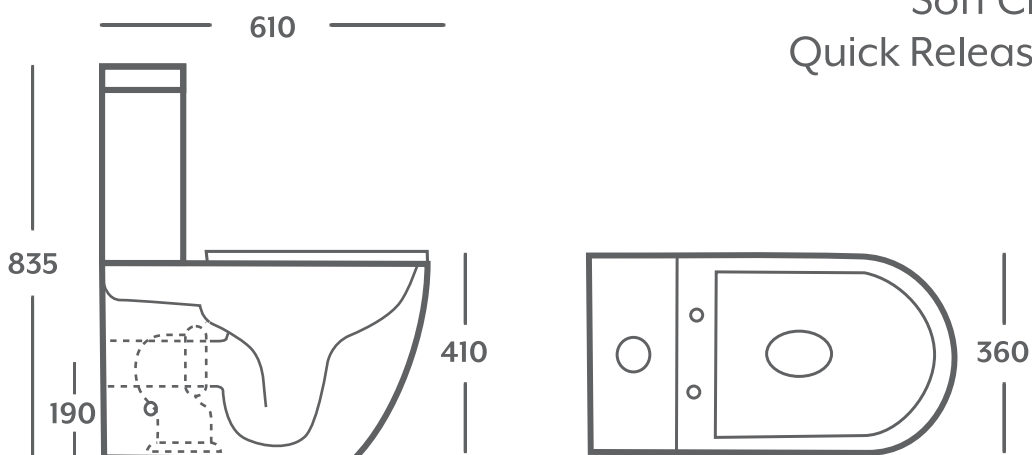

Avito

GIO 25236

L 610 | W 360 | H 835

Rimless

Soft Close Seat

Quick Release Hinges