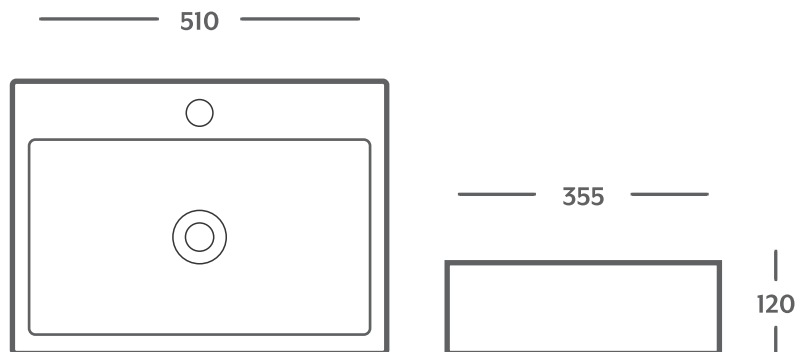

COUNTER TOP/WALL MOUNT BASIN