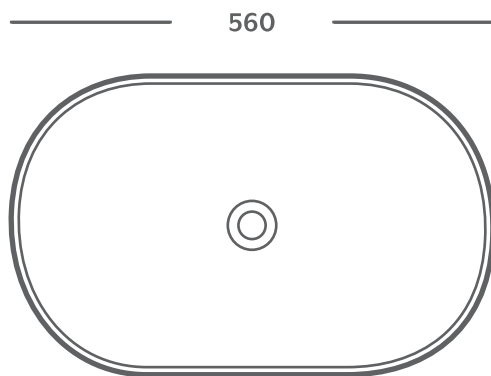

— 390 —

— 390 —

| 130 |

COUNTER TOP BASIN

Gio
Designer
Sanware

Lilly Black & White

GIO 2243
GIO 2243 BLK
Basin

L 500 | W 390 | H 150

**excludes pop-up waste*

COUNTER TOP BASIN

Gio
Designer
Sanware

Indie

GIO 2285
Oval Basin
L 560 | W 365 | H 140
*excludes pop-up waste
*excludes tap

COUNTER TOP BASIN

Danielle

GIO 2235
Elliptical Basin
L 500 | W 390 | H 145
*excludes pop-up waste
*excludes tap

COUNTER TOP BASIN

Gio
Designer
Sanware

Sophia

GIO 2406
Basin

L 550 | W 415 | H 190

*excludes pop-up waste
*excludes tap

UNDERSLUNG BASIN

Gio
Designer
Sanware

Alecea

GIO 2408
Basin

L 510 | W 380 | H 190

*excludes pop-up waste

*excludes tap

UNDERSLUNG BASIN

Gio
Designer
Sanware

Marco