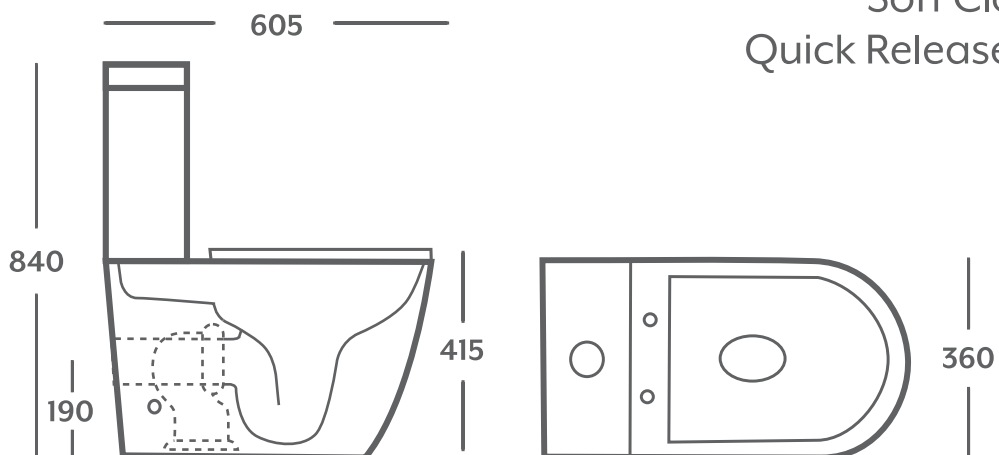

CLOSE COUPLED SUITE

Gio
Designer
Sanware

Evora
BLACK

GIO 25206 BLK
L 605 | W 360 | H 840

Rimless
Soft Close Seat
Quick Release Hinges

CLOSE COUPLED SUITE

Gio
Designer
Sanware

Avito