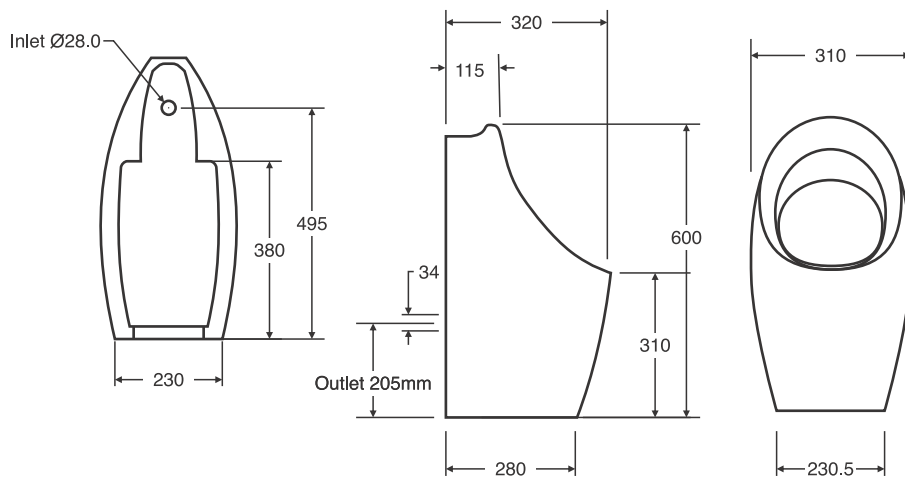

Innovative Flush Technology

A Unique Rimless Design

Optimised water flow ensures a thorough flush

Special Glazing formula to protect WC surface

Cleanliness and improved Hygiene

Gio
Designer
Sanware

Faro

GIO 2652TE - Top Entry Urinal
GIO 2652BE - Back Entry Urinal
L 310 | W 320 | H 600