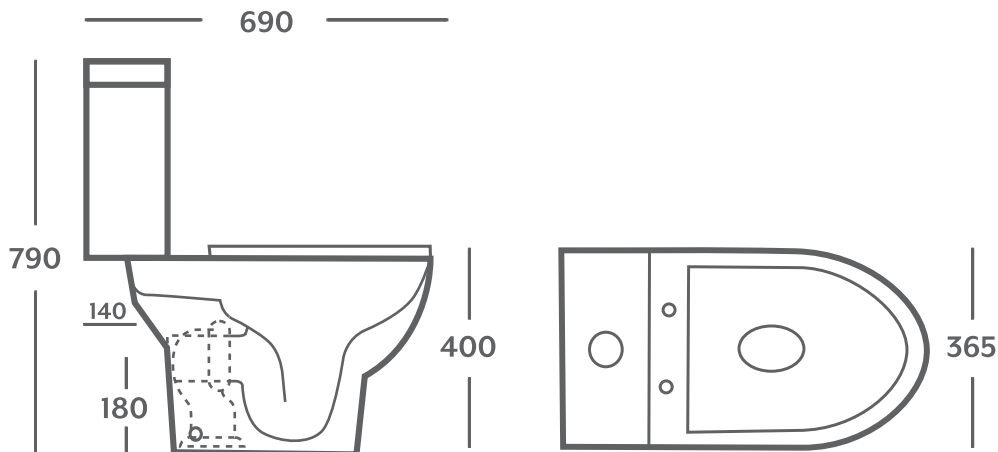

Luso

GIO 25203
L 690 | W 365 | H 790

Rim
Soft Close Seat
Quick Release Hinges