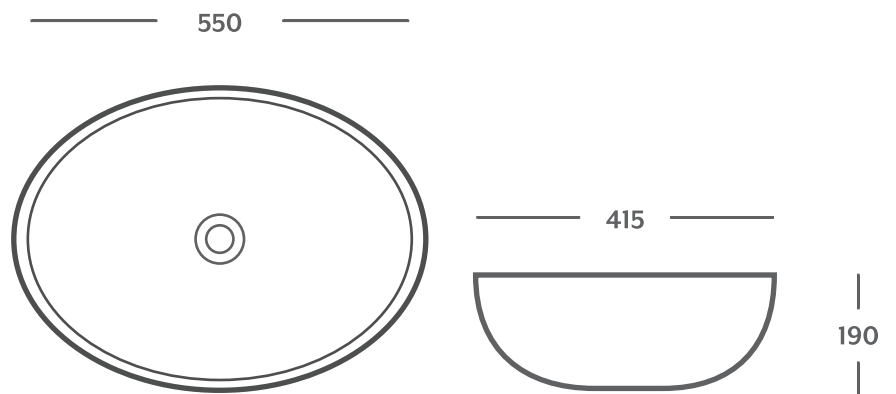

COUNTER TOP BASIN

Gio
Designer
Sanware

Sophia

GIO 2406
Basin

L 550 | W 415 | H 190

*excludes pop-up waste
*excludes tap

UNDERSLUNG BASIN

Gio
Designer
Sanware

Alecea

GIO 2408
Basin

L 510 | W 380 | H 190

*excludes pop-up waste

*excludes tap

UNDERSLUNG BASIN

Gio
Designer
Sanware

Marco