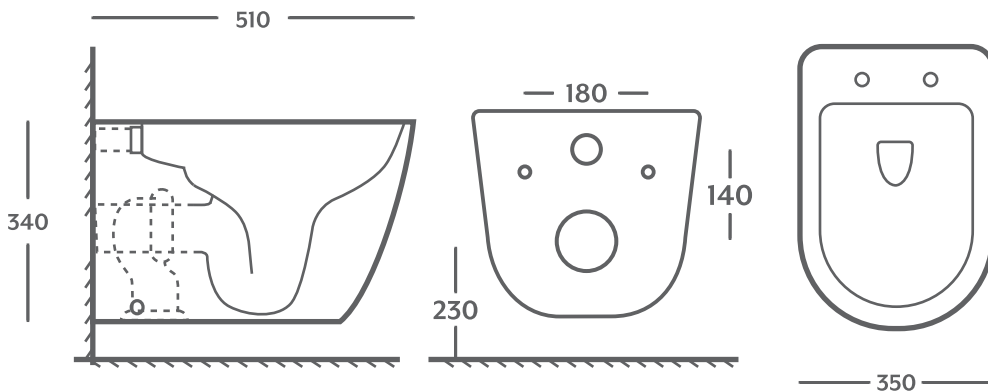

Fuora

GIO 24103
L 510 | W 350 | H 340
Rimless
Soft Close Seat
Quick Release Hinges