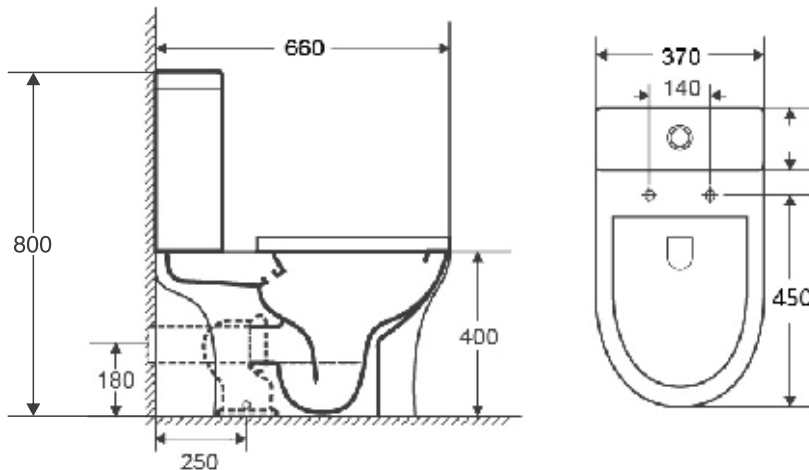

Gio
Designer
Sanware

Luso

GIO 25203
L 690 | W 365 | H 790

Rim
Soft Close Seat
Quick Release Hinges

CLOSE COUPLED SUITE

Gio
Designer
Sanware

Sagres

GIO 25841
L 660 | W 370 | H 800
Rimless
Soft Close Seat
Quick Release Hinges