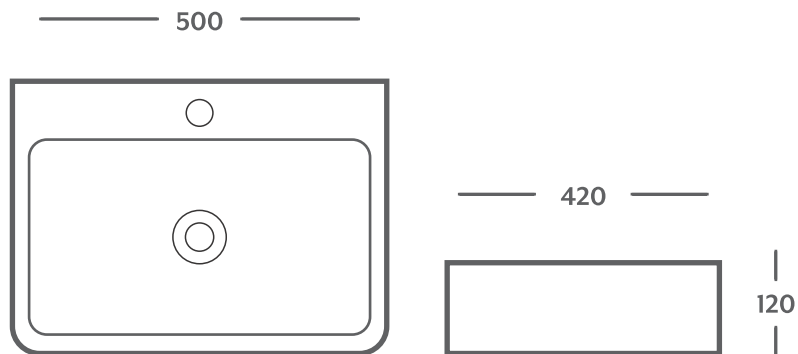

COUNTER TOP/WALL MOUNT BASIN