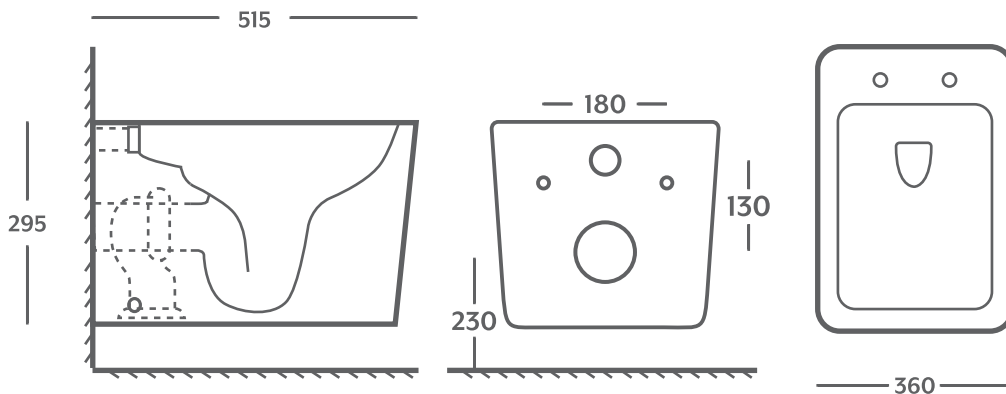

Gio
Designer
Sanware

Aquito **BLACK**

GIO 24236 BLK
L 490 | W 360 | H 325

Rimless
Soft Close Seat
Quick Release Hinges

WALL HUNG PAN

Gio
Designer
Sanware

Sintra

GIO 24003
L 515 | W 360 | H 295
Rimless
Soft Close Seat
Quick Release Hinges