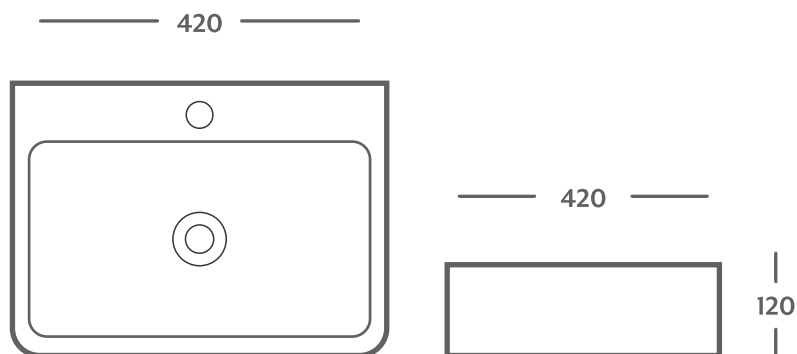

COUNTER TOP/WALL MOUNT BASIN