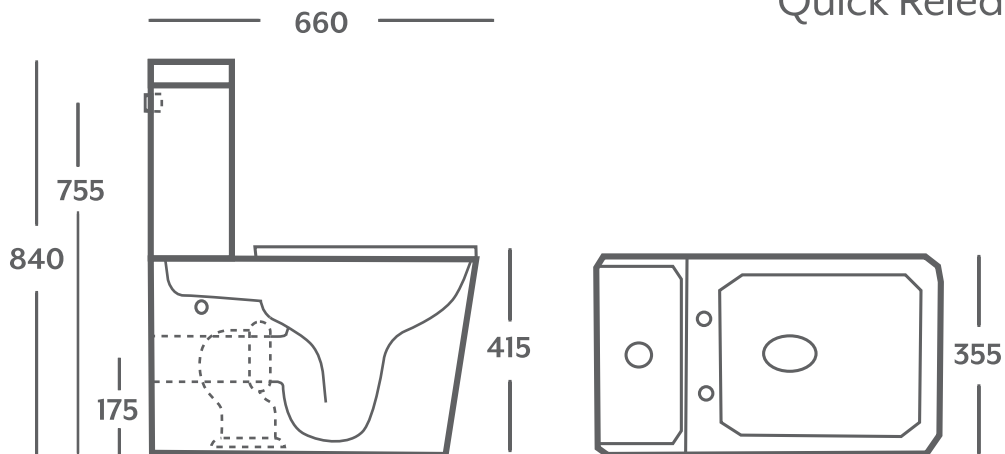

Sintra

GIO 25204
L 660 | W 355 | H 840
Rimless
Soft Close Seat
Quick Release Hinges