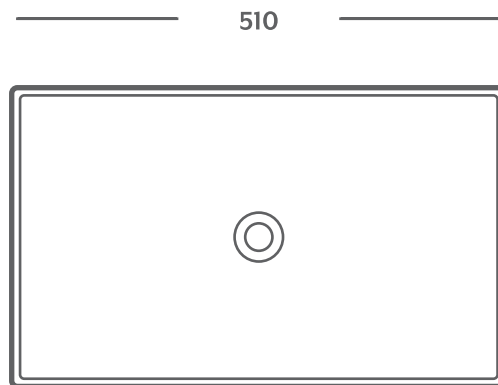

COUNTER TOP BASIN

Gio
Designer
Sanware

Sophia

GIO 2406
Basin

L 550 | W 415 | H 190

*excludes pop-up waste
*excludes tap

UNDERSLUNG BASIN

Gio
Designer
Sanware

Alecea

GIO 2408
Basin

L 510 | W 380 | H 190

*excludes pop-up waste

*excludes tap

UNDERSLUNG BASIN

Gio
Designer
Sanware

Marco