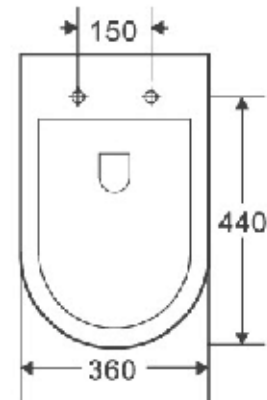

GIO 24208
L 540 | W 370 | H 365

Rimless
Soft Close Seat
Quick Release Hinges

WALL HUNG PAN

Gio
Designer
Sanware

Avito

GIO 24236FM
L 560 | W 360 | H 410
Rimless
Soft Close Seat
Quick Release Hinges

FLOOR MOUNT PAN