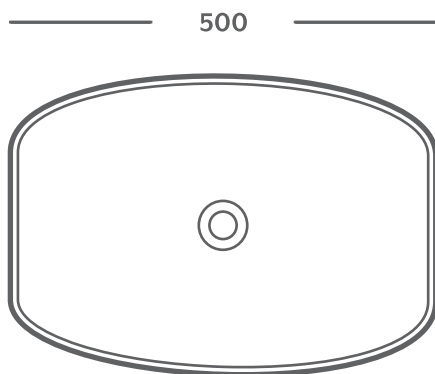

— 390 —

— 390 —

| 130 |

COUNTER TOP BASIN

Gio
Designer
Sanware

Lilly Black & White

GIO 2243
GIO 2243 BLK
Basin

L 500 | W 390 | H 150

**excludes pop-up waste*

COUNTER TOP BASIN

Gio
Designer
Sanware

Indie

GIO 2285
Oval Basin
L 560 | W 365 | H 140
*excludes pop-up waste
*excludes tap

COUNTER TOP BASIN

Danielle

GIO 2235
Elliptical Basin
L 500 | W 390 | H 145
*excludes pop-up waste
*excludes tap

COUNTER TOP BASIN

Gio
Designer
Sanware

Sophia

GIO 2406
Basin

L 550 | W 415 | H 190

*excludes pop-up waste
*excludes tap

UNDERSLUNG BASIN

Gio
Designer
Sanware

Alecea

GIO 2408
Basin

L 510 | W 380 | H 190

*excludes pop-up waste

*excludes tap

UNDERSLUNG BASIN

Gio
Designer
Sanware

Marco