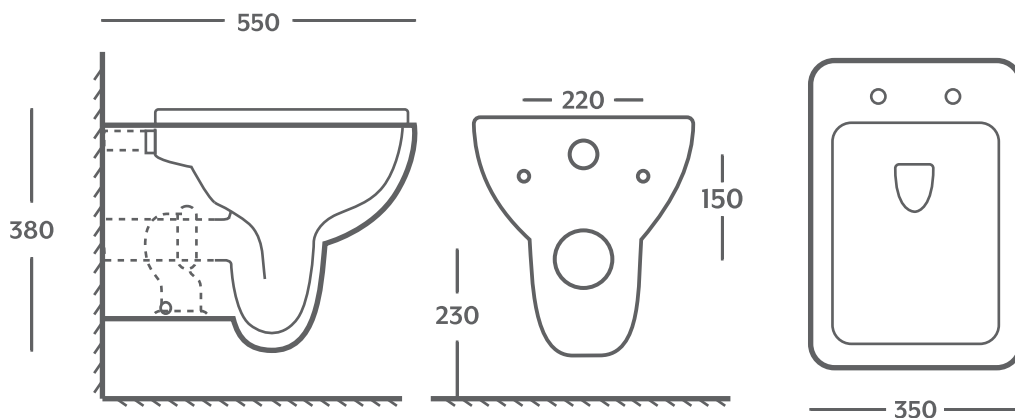

L 420 | W 420 | H 120

*excludes pop-up waste

*excludes tap

COUNTER TOP/WALL MOUNT BASIN

Gio
Designer
Sanware

Butler

GIO BUTLER

Basin

L 605 | W 405 | H 200

*includes waste

BUTLER SINK

WALL HUNG PANS AND
CLOSE COUPLED SUITES

Lido

GIO 24205
L 550 | W 350 | H 380
Rimless
Soft Close Seat
Quick Release Hinges

WALL HUNG PAN

Gio
Designer
Sanware