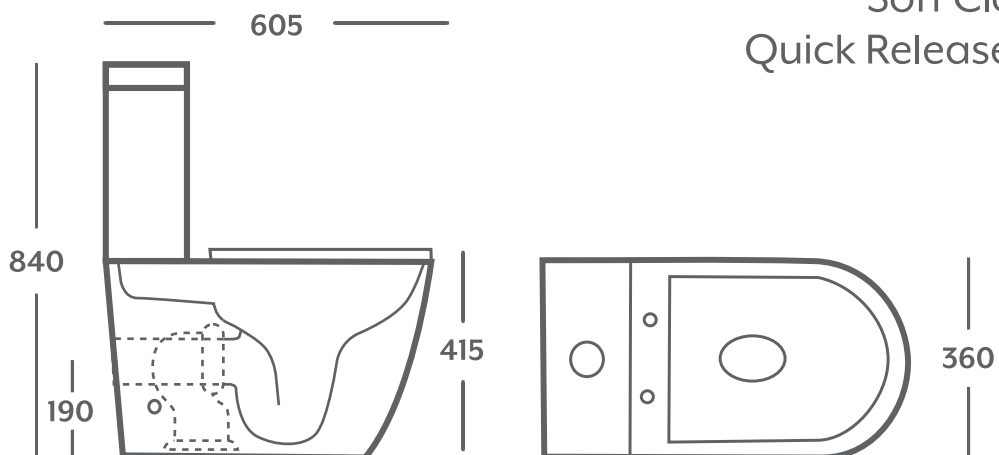

CLOSE COUPLED SUITE

Gio
Designer
Sanware

Fuora

GIO 25206

L 605 | W 360 | H 840

Rimless

Soft Close Seat

Quick Release Hinges