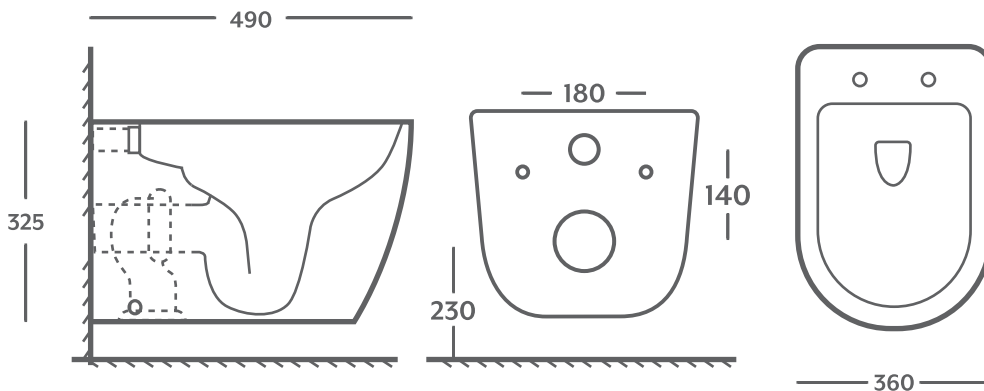

WALL HUNG PAN