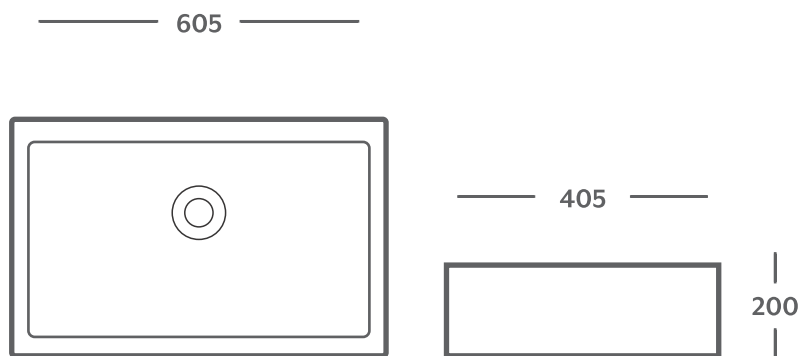

BUTLER SINK