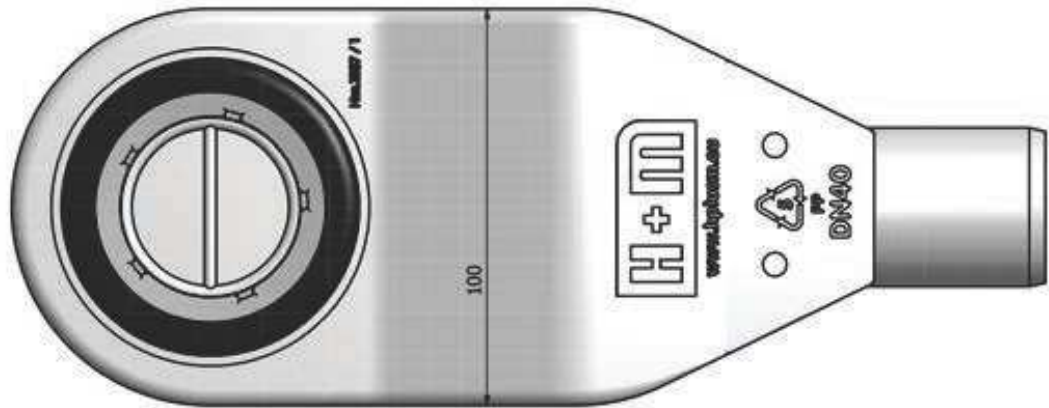

Shower Channels