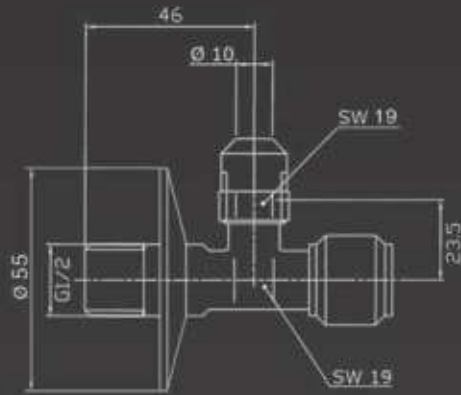

BENKISER

Made in Germany

5379 Benkiser
Regulating Valve
CP 1/2" x 3/8" Bk