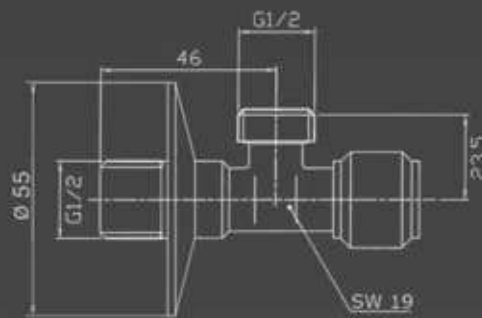

5188 Benkiser
Regulating Valve
CP 1/2" x 1/2" Bk