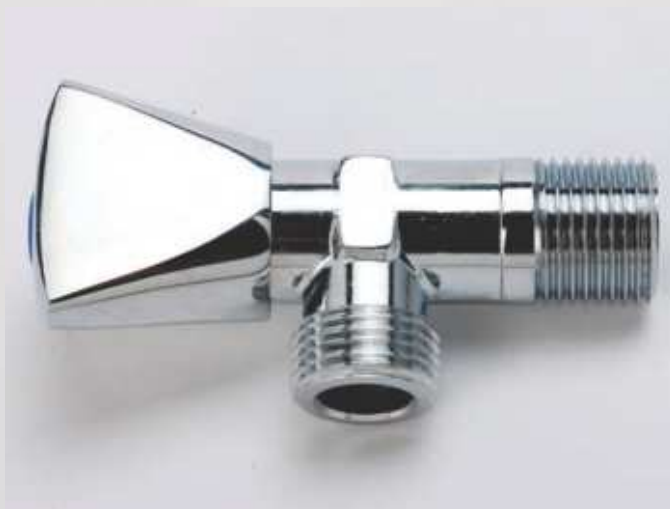

0510 • Angle Valve C.P.(Blue) $\frac{1}{2}$ " M - $\frac{1}{2}$ "M (Corina Handle)
0503 • Angle Valve C.P.(Red) $\frac{1}{2}$ " M - $\frac{1}{2}$ "M (Corina Handle)