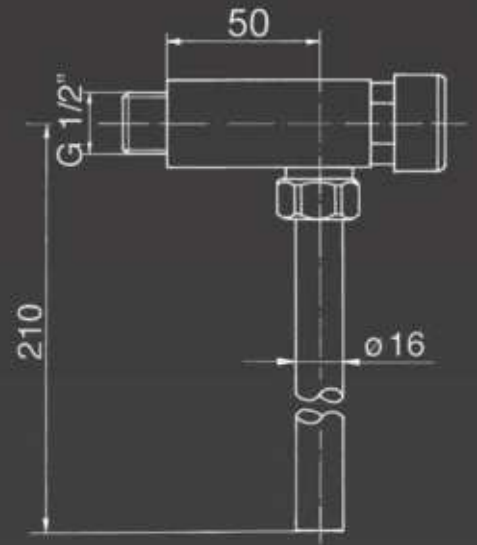

6581 Benkiser
Wall Mount Demand Tap