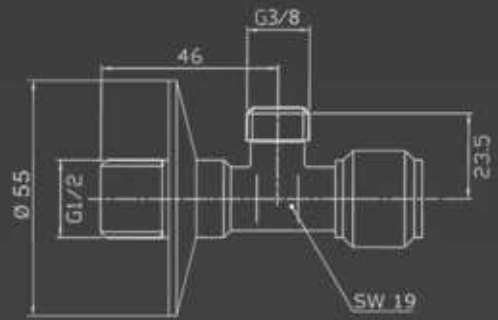

2083 Benkiser
Regulating Valve
CP 1/2" x 3/8"