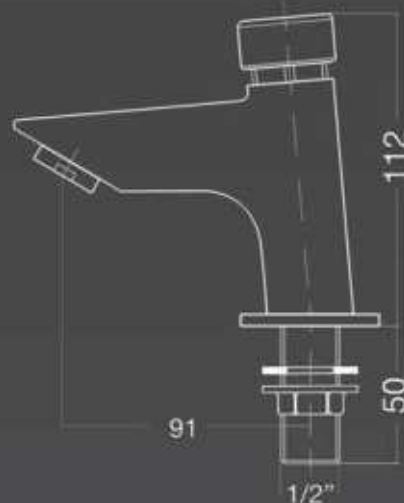

2090 VIVA 688er  
Urinal Flush Valve

6550 Benkiser 655 ER Urinal Flush  
Valve Eco

6581 Benkiser  
Wall Mount Demand Tap

6574 Benkiser Deck  
Mount Demand Tap