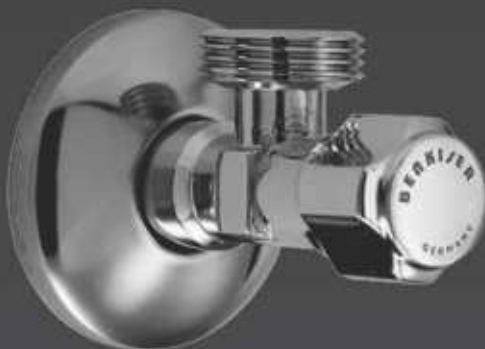

2090 VIVA 688er  
Urinal Flush Valve

6550 Benkiser 655 ER Urinal Flush  
Valve Eco

6581 Benkiser  
Wall Mount Demand Tap

6574 Benkiser Deck  
Mount Demand Tap