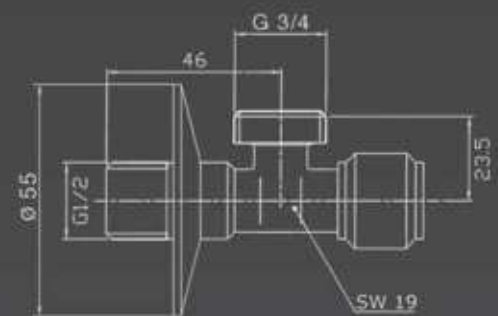

# BENKISER

Made in Germany

5379 Benkiser  
Regulating Valve  
CP 1/2" x 3/8" Bk

2083 Benkiser  
Regulating Valve  
CP 1/2" x 3/8"

5188 Benkiser  
Regulating Valve  
CP 1/2" x 1/2" Bk

5195 Benkiser  
Regulating Valve  
CP 1/2" x 3/4"