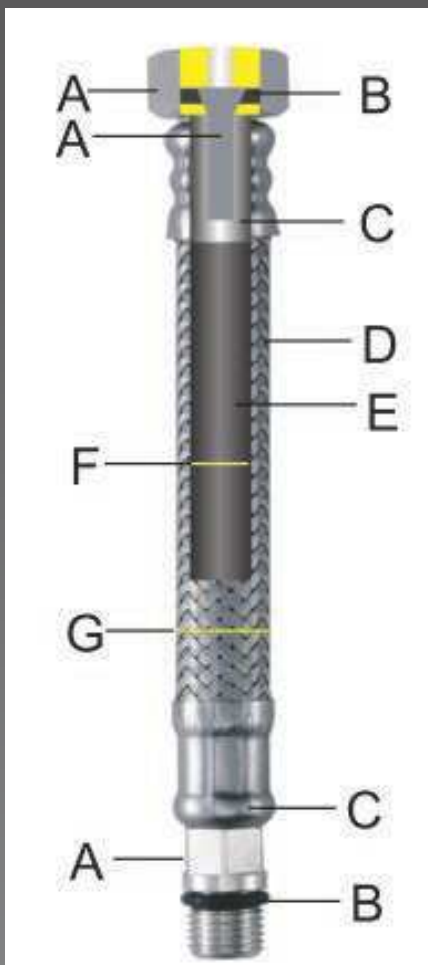

Extra length  
Extra length is needed to avoid tension on fittings.

No twist  
The hose is not allowed to be twisted.

- A - Nickel-Plated Brass
- B - Incorporated EPDM
- C - Stainless Steel AISI 304
- D - Stainless Steel Wires AISI 304
- E - EPDM
- F - Internal Diameter  $\varnothing$  6mm
- G - External Diameter  $\varnothing$  10mm