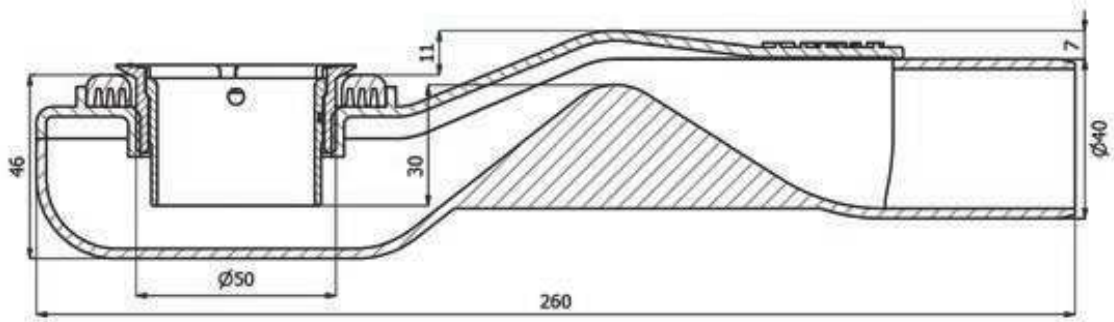

Shower Channels