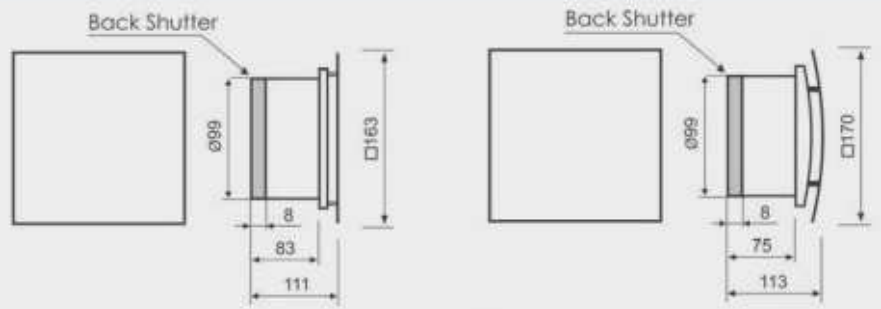

## MMP Dimensions /mm/

Cutout Ø100mm