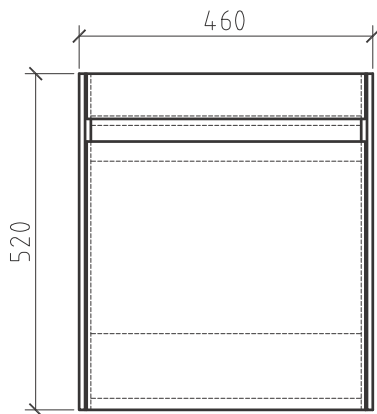

Gio

Bathroom
Furniture

SIMPLICITY 460

R460CHAR

Gio

SIMPLICITY

550

R550CHAR