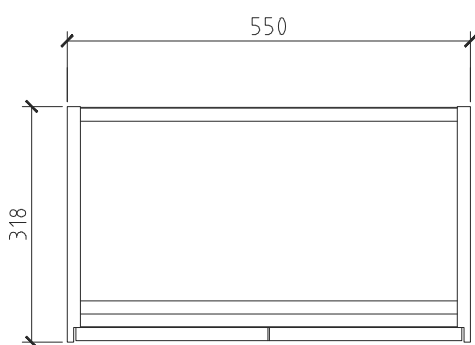

Gio

Bathroom
Furniture

SIMPLICITY 460

R460CHAR

Gio

SIMPLICITY

550

R550CHAR