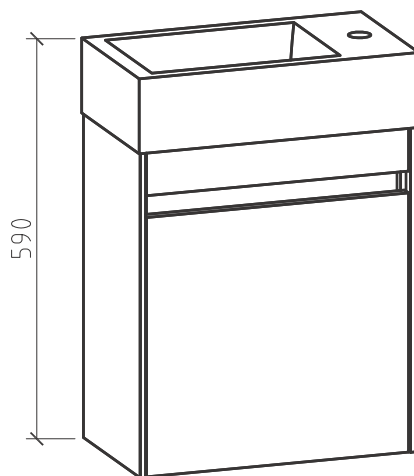

SIMPLICITY 460

R460WH

Gio