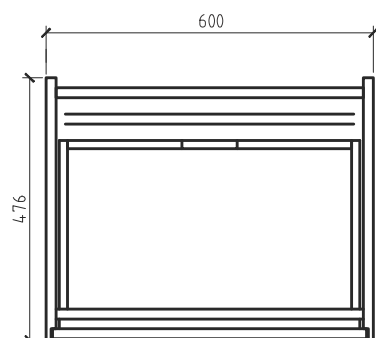

SIMPLICITY 600

R600CHAR

Gio