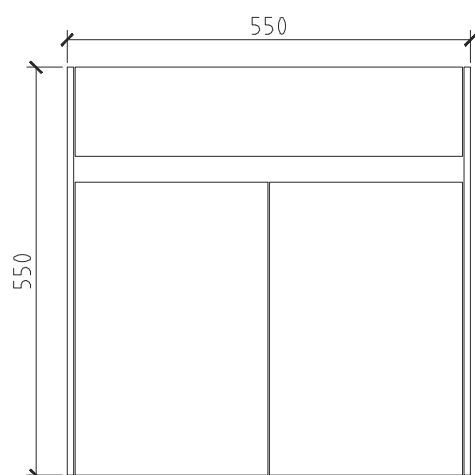

SIMPLICITY

550

R550WH

Gio