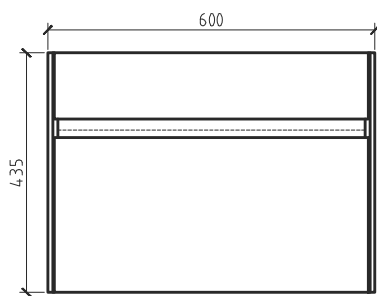

SIMPLICITY 600

R600WH

Gio