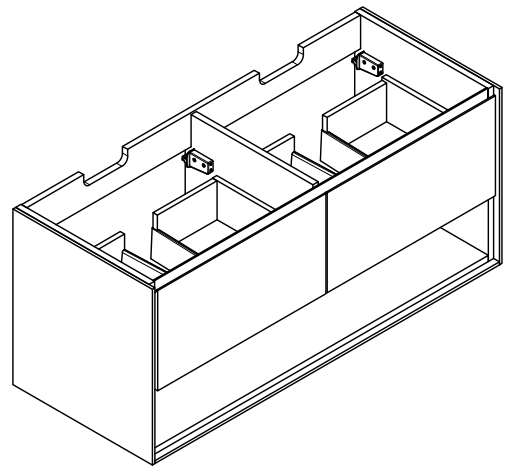

All units come with soft close hinges and draw runners

Gio

VERSACE

V1200

Gio

LED Mirrors

Landscape
W 800 | 900 | 1200 | 1400
H 600 | D 250

LOFT MIR 700 Round
With or without LED
**removable strap*