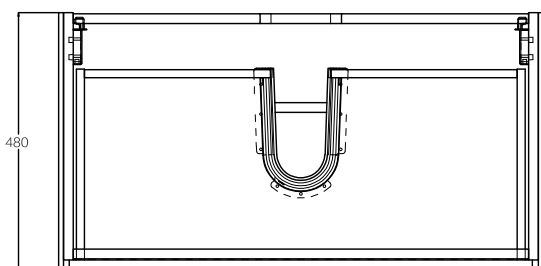

All units come with soft close hinges and draw runners

Gio

VERSACE

V1200

Gio

LED Mirrors

Landscape
W 800 | 900 | 1200 | 1400
H 600 | D 250

LOFT MIR 700 Round
With or without LED
**removable strap*