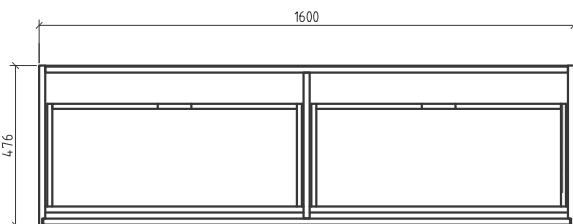

SIMPLICITY 1600

R1600WH

Gio