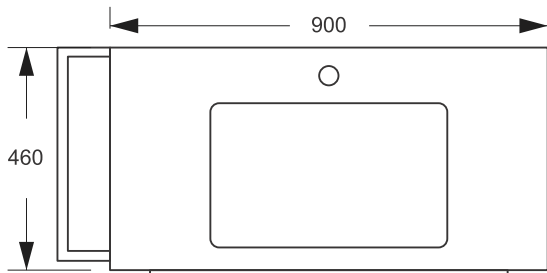

L600

W 600 | H 830 | D 460

Gio

LOFT Series | Available in white and Cherry Wood
All units come with soft close hinges and draw runners.
Universal hand towel bar (left or right).

LOFT

L900

L900

Gio