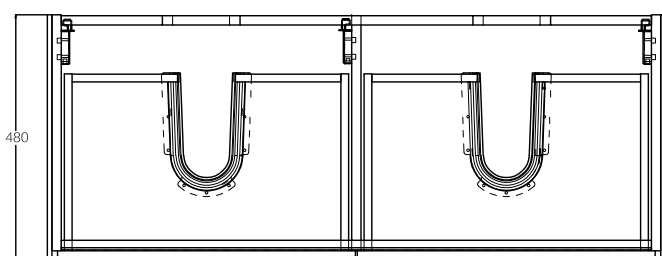

SIMPLICITY EDGE

1200

E1200

Gio