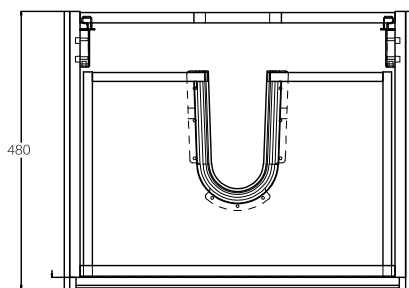

VERSACE Series | only available in white

All units come with soft close hinges and draw runners