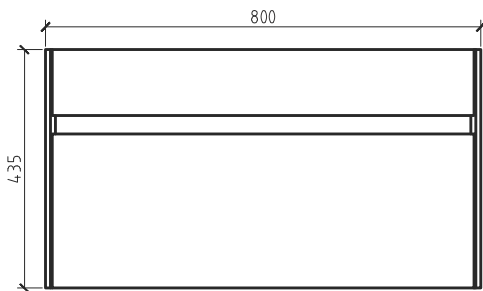

SIMPLICITY

800

R800WH

Gio