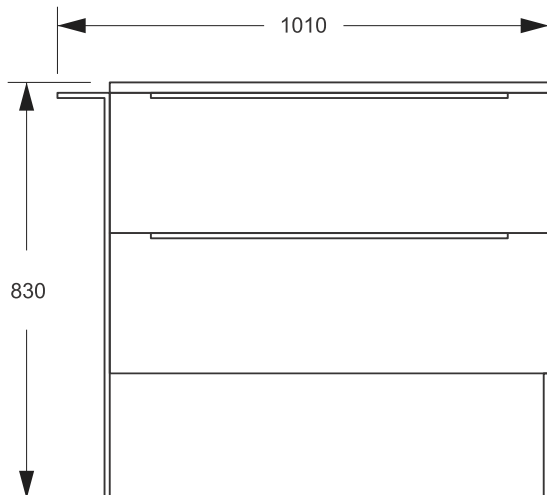

LOFT Series | Available in white and Cherry Wood
All units come with soft close hinges and draw runners.
Universal hand towel bar (left or right).

LOFT

L900