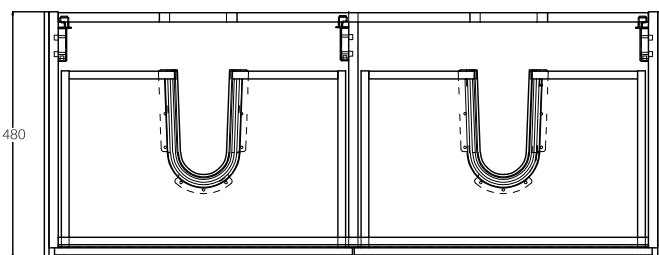

All units come with soft close hinges and draw runners

Gio

VERSACE

V1200

Gio

LED Mirrors

Landscape
W 800 | 900 | 1200 | 1400
H 600 | D 250

LOFT MIR 700 Round
With or without LED
**removable strap*