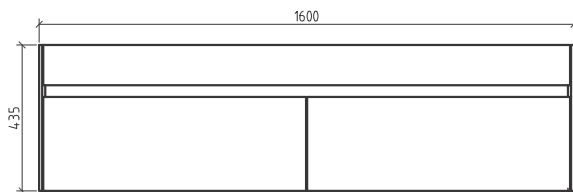

SIMPLICITY 1600

R1600WH

Gio