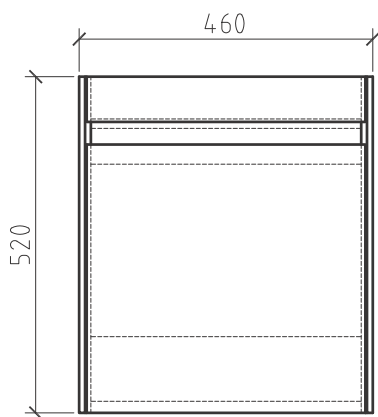

SIMPLICITY 460

R460WH

Gio