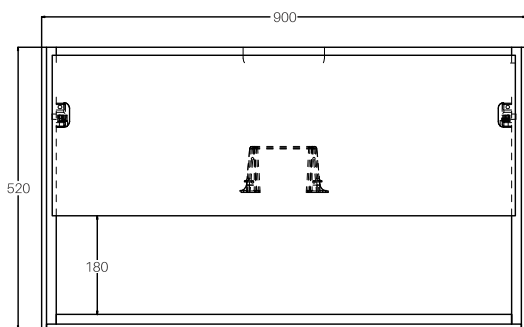

All units come with soft close hinges and draw runners

Gio

VERSACE

V1200

Gio

LED Mirrors

Landscape
W 800 | 900 | 1200 | 1400
H 600 | D 250

LOFT MIR 700 Round
With or without LED
**removable strap*