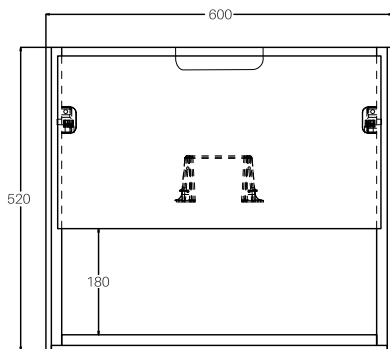

VERSACE Series | only available in white

All units come with soft close hinges and draw runners