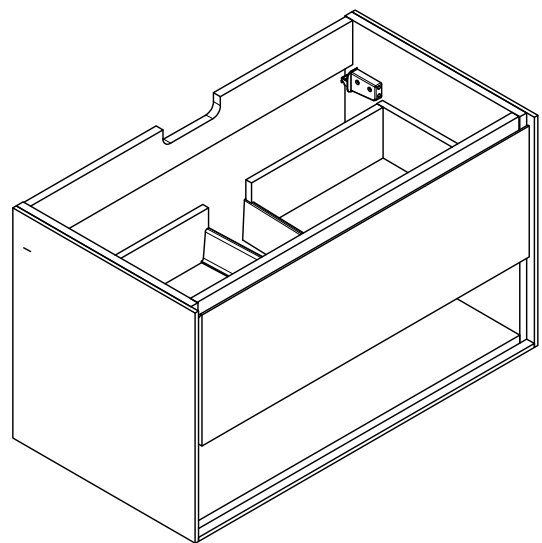

All units come with soft close hinges and draw runners

Gio

VERSACE

V1200

Gio

LED Mirrors

Landscape
W 800 | 900 | 1200 | 1400
H 600 | D 250

LOFT MIR 700 Round
With or without LED
**removable strap*