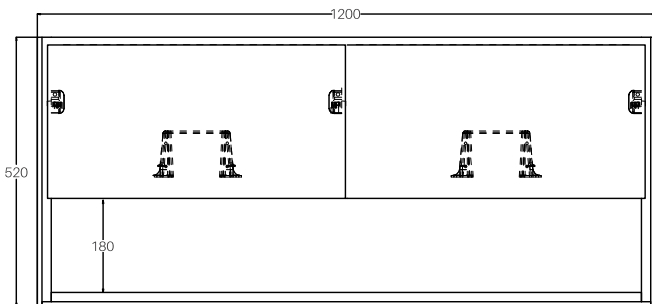

All units come with soft close hinges and draw runners

Gio

VERSACE

V1200

Gio

LED Mirrors

Landscape
W 800 | 900 | 1200 | 1400
H 600 | D 250

LOFT MIR 700 Round
With or without LED
**removable strap*