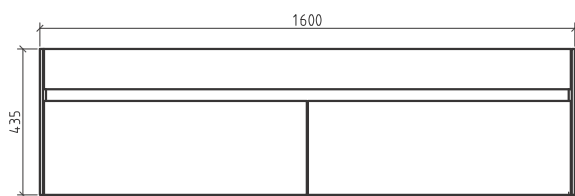

R1200CHAR

Gio

SIMPLICITY

1600

R1600CHAR

Gio

SIMPLICITY 460

R460WH