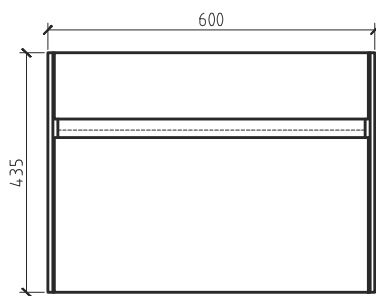

SIMPLICITY 600

R600CHAR

Gio