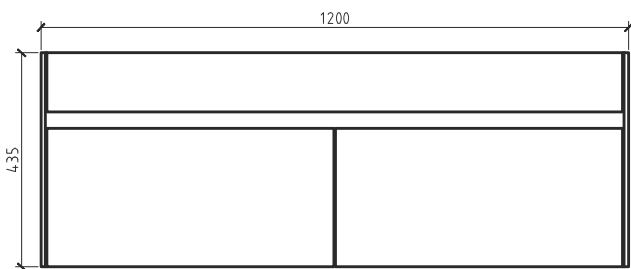

SIMPLICITY

800

R800WH

Gio

SIMPLICITY 1200

1200LEDMIR

R1200WH

Gio