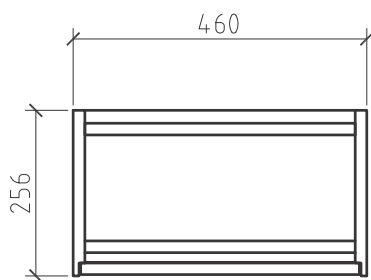

Gio

Bathroom
Furniture

SIMPLICITY 460

R460CHAR

Gio

SIMPLICITY

550

R550CHAR