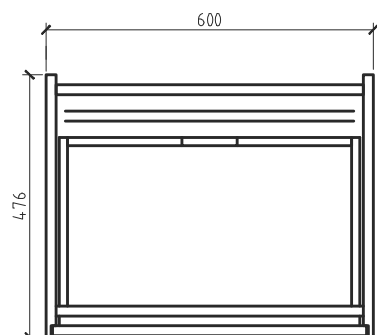

SIMPLICITY 600

R600WH

Gio