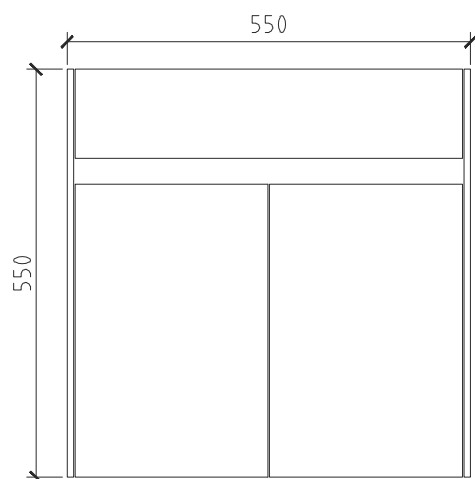

SIMPLICITY

550

R550CHAR

Gio