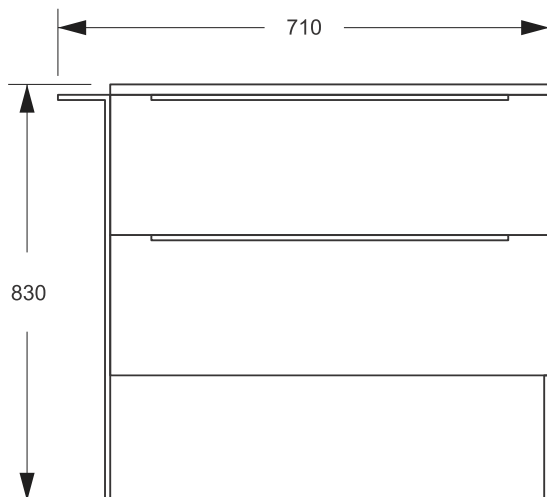

L600

W 600 | H 830 | D 460

Gio