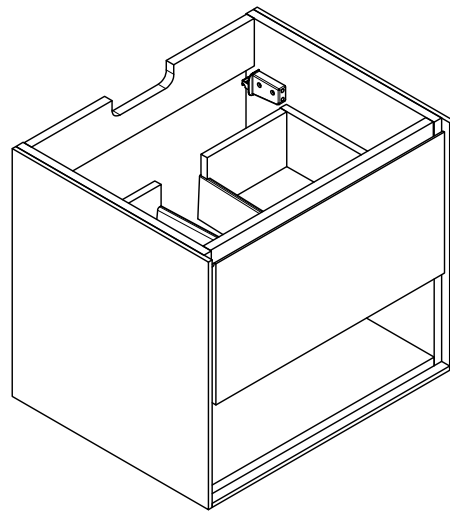

VERSACE Series | only available in white

All units come with soft close hinges and draw runners