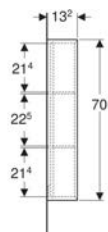

Application purposes

- For Geberit ONE, iCon, Acanto and VariForm series

Characteristics

- FSC™ C134279 certified
- Wall-hung

- Hidden fastening
- With two fixed shelves
- Moisture-resistant
- Delivered preassembled

Technical data

Product material | High-compressed three-layer chipboard

Scope of delivery

- High-level cabinet

- Fastening material

Art. no.	Colour / surface	B	H	T
502.320.01.1	white / high-gloss coated	22.5 cm	70 cm	13.2 cm
502.320.01.3 *	white / matt coated	22.5 cm	70 cm	13.2 cm
502.320.JH.1	oak / wood-textured melamine	22.5 cm	70 cm	13.2 cm
502.320.JK.1	lava / matt coated	22.5 cm	70 cm	13.2 cm
502.320.JL.1 *	sand grey / high-gloss coated	22.5 cm	70 cm	13.2 cm
502.320.JR.1 *	hickory / wood-textured melamine	22.5 cm	70 cm	13.2 cm

* Order-based production

Accessories

- Geberit towel hook