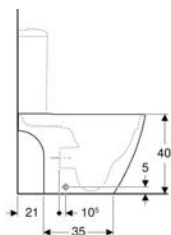

Application purposes

- For close-coupled exposed cistern

Characteristics

- Floor-standing
- Washdown WC
- Rimless WC ceramic appliance featuring Rimfree flush technology

- Type 1, full flush volume 6 l, in accordance with EN 997
- Multidirectional outlet
- Shrouded
- Hidden fastening

Technical data

Product material	Sanitary ceramic
Height-adjustable	No

Scope of delivery

- WC ceramic appliance

- Fastening material

To order additionally

- Cistern

- WC seat

Art. no.	Colour / surface	B	H	T
200930000	white	35.5 cm	40 cm	63.5 cm
200930600	white / KeraTect	35.5 cm	40 cm	63.5 cm

Accessories

- Geberit P-bend set for floor-standing WC
- Geberit connection set for floor-standing WC
- Geberit connection bend 90° set with extension
- Geberit connection bend 90°