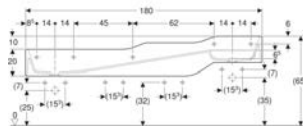

Example image

APPLICATION PURPOSES

- For children
- For schools, childcare facilities and other educational facilities
- Suitable for children of different age groups
- For playing and learning
- For mounting on solid walls or drywalls
- For mounting on Geberit GIS set for Bambini play and washspace
- To install on Geberit Duofix elements for washbasins

CHARACTERISTICS

- Four washbasin areas
- Three different heights
- Small projection
- Integrated storage function with slide and haptic area for water play and multi-sensory experience
- Rounded edges for avoiding injuries
- Shockproof
- Scratchproof
- Easy cleaning
- Seamless surface repair

TECHNICAL DATA

Product material Varicor

SCOPE OF DELIVERY

- Washing trough

ACCESSORIES

- Geberit waste outlet with free outlet, screen
- Geberit waste outlet with free outlet and valve cover
- Geberit P-trap for washbasin, with sleeve, horizontal outlet

Art. no.	Colour / surface	Tap hole	Overflow	Drain	B cm	H cm	T cm
502.977.00.1 New	Washing trough: alpine white Decor: none	left and right	without	left and right	180	30	39
502.977.79.1 * New	Washing trough: alpine white Decor: forest green / light green	left and right	without	left and right	180	30	39