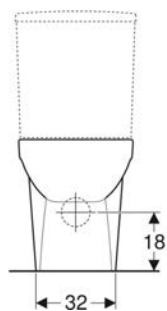

Geberit Selnova Square floor-standing WC for close-coupled exposed cistern, washdown, back-to-wall, horizontal or vertical outlet, semi-shrouded, Rimfree

APPLICATION PURPOSES

- For close-coupled exposed cistern

CHARACTERISTICS

- Floor-standing
- Washdown WC
- Rimless WC ceramic appliance featuring Rimfree flush technology
- Horizontal or vertical outlet
- Opening on the right-hand side for access to the stop valve
- Type 1, full flush volume 6 l, in accordance with EN 997

- Type 2 in accordance with EN 997
- Semi-shrouded
- Hidden fastening

TECHNICAL DATA

Product material Sanitary ceramic
Height-adjustable No

SCOPE OF DELIVERY

- WC ceramic appliance
- Fastening material

TO ORDER ADDITIONALLY

- Cistern
- WC seat

ACCESSORIES

- Geberit P-bend set for floor-standing WC
- Geberit connection set for floor-standing WC
- Geberit connection bend 90° set with extension
- Geberit connection bend 90°

Art. no.	Colour / surface	B cm	H cm	T cm
500.489.01.1	white	35.5	40	68