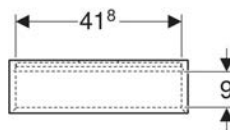

Application purposes

- For Geberit ONE, iCon, Acanto and VariForm series

Characteristics

- FSC™ C134279 certified
- Wall-hung

- With one fixed shelf
- Hidden fastening
- Moisture-resistant
- Delivered preassembled

Technical data

Product material | High-compressed three-layer chipboard

Scope of delivery

- High-level cabinet

- Fastening material

Art. no.	Colour / surface	B	H	T
502.323.01.1	white / high-gloss coated	45 cm	46.7 cm	13.2 cm
502.323.01.3 *	white / matt coated	45 cm	46.7 cm	13.2 cm
502.323.JH.1	oak / wood-textured melamine	45 cm	46.7 cm	13.2 cm
502.323.JK.1	lava / matt coated	45 cm	46.7 cm	13.2 cm
502.323.JL.1 *	sand grey / high-gloss coated	45 cm	46.7 cm	13.2 cm
502.323.JR.1 *	hickory / wood-textured melamine	45 cm	46.7 cm	13.2 cm

* Order-based production

Accessories

- Geberit towel hook