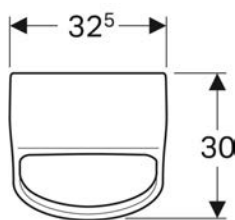

Application purposes

- For operating with automatic, water-saving flush
- For operation with manual or automatic flush actuation
- For concealed urinal flush controls
- For concealed urinal flush controls, hidden
- For exposed urinal flush controls, hidden

- With flush rim
- Hidden trap
- Hidden fastening
- Fulfils requirements in accordance with EN 13407

Characteristics

- Wall-hung

Technical data

Flush volume small, adjustment range	1 l
Product material	Sanitary ceramic

Scope of delivery

- Urinal ceramic
- Fastening material for urinal

Art. no.	Colour / surface	B	H	T	Inlet	Outlet	Aim
500.254.01.1	white	32.5 cm	58 cm	30 cm	rear	to the rear	no

Accessories

- Geberit flush bend extension with sleeve
- Geberit inlet connection piece for urinals
- Geberit urinal trap, horizontal outlet
- Geberit urinal trap d40, horizontal outlet

- Urinal trap not included in scope of delivery
- Electrical connection required for urinal flush controls with mains operation