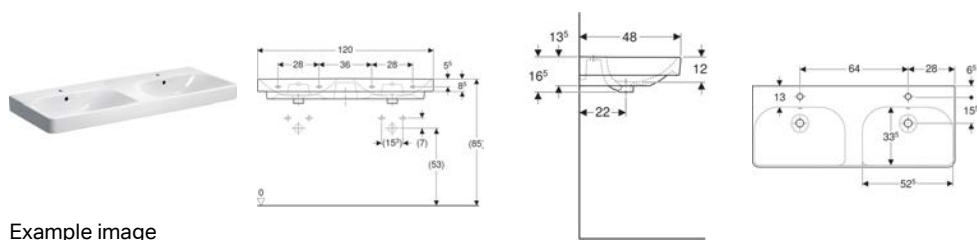

Geberit Smyle Square double washbasin

Example image

Characteristics

- Can be installed with a washbasin cabinet
- Can be combined with half pedestal

Technical data

Product material

Sanitary ceramic

Art. no.	Colour / surface	Tap hole	Overflow	B	Cabinet width	H	T
500.223.01.1	white	central	visible	120 cm	118.4 cm	16.5 cm	48 cm
500.224.01.1	white	without	visible	120 cm	118.4 cm	16.5 cm	48 cm

Accessories

- Geberit dip tube trap for washbasin, horizontal outlet
- Geberit fastening material for washbasin