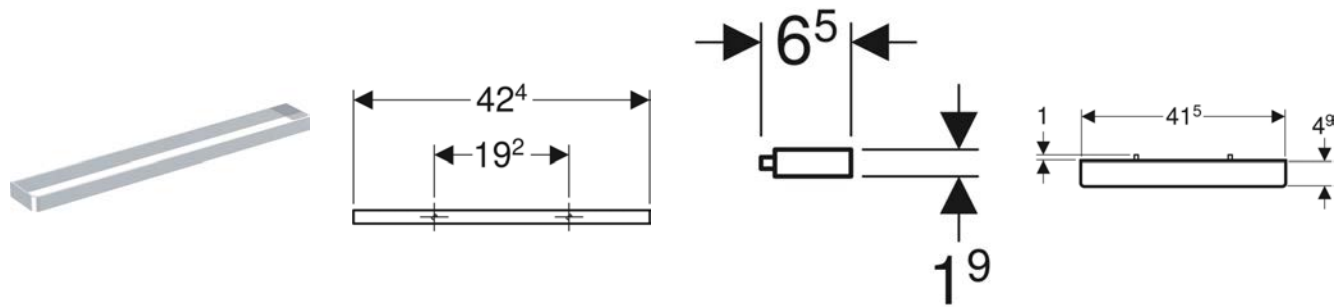

Art. no.	Colour / surface	Tap hole	Overflow	B cm	H cm	T cm
500.779.01.2	white	without	without	55	15.8	40

Geberit towel rail for bathroom furniture

Example image

APPLICATION PURPOSES

- For mounting on a washbasin cabinet