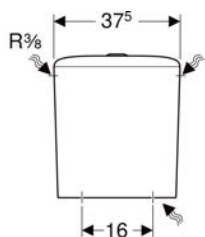

Application purposes

- For water supply connections 3/8"
- For close-coupled installation

Characteristics

- Dual flush

Scope of delivery

- Mechanism

- Water supply connection on the left/right or bottom
- Type 1, full flush volume 6 l, in accordance with EN 997

Technical data

Flush volume, factory setting	6 / 3 l
Flush volume small, adjustment range	3 / 4 l
Product material	Sanitary ceramic

Art. no.	Colour / surface	B	H	T
228950000	white	37.5 cm	42.5 cm	14.5 cm