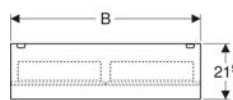

Characteristics

- FSC™ C134279 certified
- LED lighting
- Internal lighting
- Touch-sensor switch
- Power socket
- Door with soft closing
- Mirrored back side
- Doors mirrored on both sides
- With two doors
- Magnifying mirror with triple magnification
- Storage boxes on inside of doors

Technical data

Protection degree	IP44
Nominal voltage	230 V AC
Operating voltage	12 V DC
Mains frequency	50 Hz
Output voltage	12 V DC
Product material	High-compressed three-layer chipboard
Light source energy efficiency class	F
Light colour	4200 K
Colour rendering index min.	80

Scope of delivery

- Mirror cabinet

Art. no.	Colour / surface	B	B1	B2	H	T	Protection class	Power consumption	Plug type	Luminous flux	
500.644.00.2	Body: mystic oak / wood-textured melamine Doors: outside mirrored	60 cm	29.6 cm	54.6 cm	83 cm	21.5 cm	I	13.3 W	CEE 7/4 (Schuko)	1855 lm	New
500.645.00.2	Body: mystic oak / wood-textured melamine Doors: outside mirrored	75 cm	36.8 cm	69 cm	83 cm	21.5 cm	I	15 W	CEE 7/4 (Schuko)	2100 lm	New
500.646.00.2	Body: mystic oak / wood-textured melamine Doors: outside mirrored	90 cm	44.3 cm	84 cm	83 cm	21.5 cm	I	16.5 W	CEE 7/4 (Schuko)	2310 lm	New