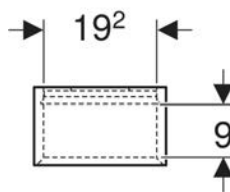

Application purposes

- For Geberit ONE, iCon, Acanto and VariForm series

Characteristics

- FSC™ C134279 certified
- Wall-hung

- Hidden fastening
- Moisture-resistant
- Delivered preassembled

Technical data

Product material | High-compressed three-layer chipboard

Scope of delivery

- High-level cabinet

- Fastening material

Art. no.	Colour / surface	B	H	T
502.321.01.1	white / high-gloss coated	22.5 cm	23.3 cm	13.2 cm
502.321.01.3 *	white / matt coated	22.5 cm	23.3 cm	13.2 cm
502.321.JH.1	oak / wood-textured melamine	22.5 cm	23.3 cm	13.2 cm
502.321.JK.1	lava / matt coated	22.5 cm	23.3 cm	13.2 cm
502.321.JL.1 *	sand grey / high-gloss coated	22.5 cm	23.3 cm	13.2 cm
502.321.JR.1 *	hickory / wood-textured melamine	22.5 cm	23.3 cm	13.2 cm

* Order-based production

Accessories

- Geberit towel hook