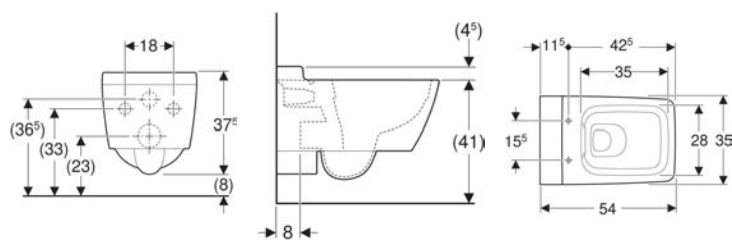

Geberit Xeno² wall-hung WC, washdown, shrouded, Rimfree

Application purposes

- For concealed cisterns
- For pressure flushing valves

Characteristics

- Wall-hung
- Washdown WC
- Rimless WC ceramic appliance featuring Rimfree flush technology
- Easy fastening with Easy Fast Fixing (type EFF3)

- Type 1, full flush volume 6 / 5 l, in accordance with EN 997
- Type 2 in accordance with EN 997
- Flushes with 4.5 l
- Shrouded
- Hidden fastening

Technical data

Product material	Sanitary ceramic
Fastening distance	18 cm
Height-adjustable	No

Scope of delivery

- Fastening material

To order additionally

- WC seat

Art. no.	Colour / surface	B	H	T
500.500.01.1	white / KeraTect	35 cm	37.5 cm	54 cm

Accessories

- Geberit straight connector set for WC

- 1 extended outlet connection piece is required for mounting