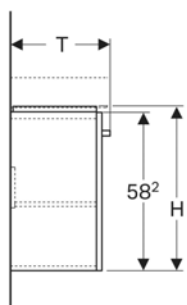

CHARACTERISTICS

- FSC™ C134279 certified
- Wall-hung
- With one door
- Opening with handle
- Door with soft closing
- With one movable shelf
- Hinge side left or right

- Moisture-resistant
- Can be equipped with feet
- Front made of MDF
- Delivered preassembled

TECHNICAL DATA

Product material High-compressed three-layer chipboard

SCOPE OF DELIVERY

- Fastening material

ACCESSORIES

- Geberit power socket element

Art. no.	Colour / surface	B cm	B1 cm	Washbasin width cm	H cm	T cm
501.492.00.1	Body: white / matt coated Front: white / high-gloss coated	50	45	55	60.4	36.7
501.494.00.1	Body: white / matt coated Front: white / high-gloss coated	55	50	60	60.4	36.7