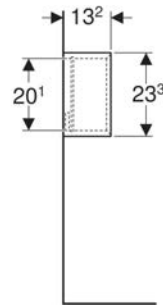

APPLICATION PURPOSES

- For Geberit ONE, iCon, Acanto and VariForm series

- Hidden fastening
- Moisture-resistant
- Delivered preassembled

SCOPE OF DELIVERY

- High-level cabinet
- Fastening material

CHARACTERISTICS

- FSC™ C134279 certified
- Wall-hung

TECHNICAL DATA

Product material

High-compressed three-layer chipboard

ACCESSORIES

- Geberit towel hook

Art. no.	Colour / surface	B cm	H cm	T cm
502.321.01.1	white / high-gloss coated	22.5	23.3	13.2
502.321.01.3 *	white / matt coated	22.5	23.3	13.2
502.321.JH.1	oak / wood-textured melamine	22.5	23.3	13.2
502.321.JK.1	lava / matt coated	22.5	23.3	13.2
502.321.JL.1 *	sand grey / high-gloss coated	22.5	23.3	13.2