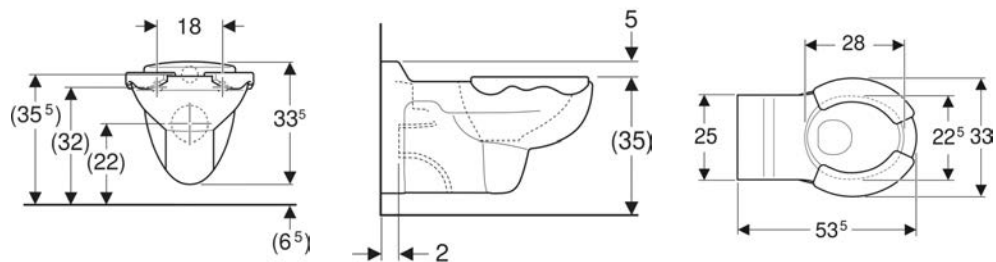

Geberit Bambini wall-hung WC for children, washdown, with seat pads

Example image

APPLICATION PURPOSES

- For children
- For childcare
- For concealed cisterns
- For pressure flushing valves

- Washdown WC
- With flush rim
- Type 1, full flush volume 6 l, in accordance with EN 997
- Seat pads made of PUR

Height-adjustable

No

SCOPE OF DELIVERY

- WC ceramic appliance
- Seat pads

CHARACTERISTICS

- Wall-hung

TECHNICAL DATA

Product material Sanitary ceramic
Fastening distance 18 cm

Art. no.	Colour / surface	B cm	H cm	T cm
201710000	WC ceramic appliance: white Seat pad: ruby red	33	34	53.5
201715000	WC ceramic appliance: white Seat pad: agate grey	33	34	53.5