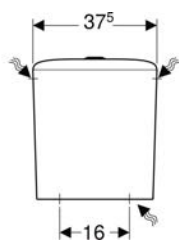

Application purposes

- For water supply connections 3/8"
- For close-coupled installation

Characteristics

- Dual flush

Scope of delivery

- Mechanism

- Water supply connection on the left/right or bottom
- Type 1, full flush volume 6 l, in accordance with EN 997

Technical data

Flush volume, factory setting	6 / 3 l
Flush volume small, adjustment range	3 / 4 l
Product material	Sanitary ceramic

Art. no.	Colour / surface	B	H	T
229420000	white	37.5 cm	42.5 cm	14.5 cm