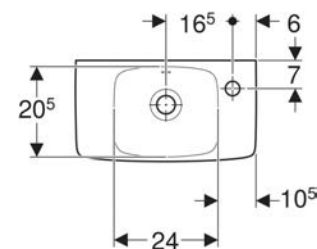

CHARACTERISTICS

- Can be installed with a washbasin cabinet
- Asymmetrical
- Small projection
- Can be combined with half pedestal
- Can be combined with full pedestal
- With shelf surface

TECHNICAL DATA

Product material Sanitary ceramic

SCOPE OF DELIVERY

- Handrinse basin

ACCESSORIES

- Geberit dip tube trap for washbasin, horizontal outlet
- Geberit dip tube trap for washbasin, space-saving model, horizontal outlet
- Geberit waste outlet with free outlet and valve cover
- Geberit waste outlet with free outlet, screen
- Geberit fastening material for handrinse basin

Art. no.	Colour / surface	Tap hole	Overflow	B cm	Cabinet width cm	H cm	T cm	Shelf space
500.318.01.1	white	right	visible	45	40.8	15	25	left
500.319.01.1	white	left	visible	45	40.8	15	25	right