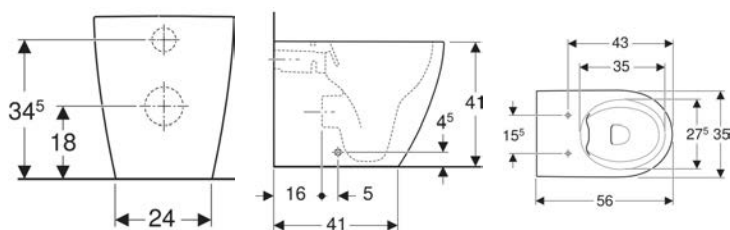

- Fastening material

To order additionally

- WC seat

Art. no.	Colour / surface	B	H	T	
502.380.00.1	white	35.5 cm	33 cm	49 cm	New

Geberit iCon floor-standing WC, washdown, back-to-wall, shrouded, Rimfree

Example image