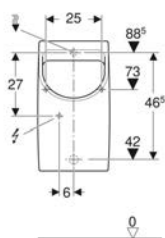

Application purposes

- For operating with automatic, water-saving flush
- For operation with manual or automatic flush actuation
- For concealed urinal flush controls
- For concealed urinal flush controls, hidden
- For exposed urinal flush controls, hidden

- With flush rim
- Hidden trap
- Hidden fastening
- Fulfils requirements in accordance with EN 13407

Characteristics

- Wall-hung

Technical data

Flush volume small, adjustment range	1 l
Product material	Sanitary ceramic

Scope of delivery

- Urinal ceramic
- Fastening material for urinal

Art. no.	Colour / surface	B	H	T	Inlet	Outlet	Aim
500.254.01.1	white	32.5 cm	58 cm	30 cm	rear	to the rear	no

Accessories

- Geberit flush bend extension with sleeve
- Geberit inlet connection piece for urinals
- Geberit urinal trap, horizontal outlet
- Geberit urinal trap d40, horizontal outlet

- Urinal trap not included in scope of delivery
- Electrical connection required for urinal flush controls with mains operation