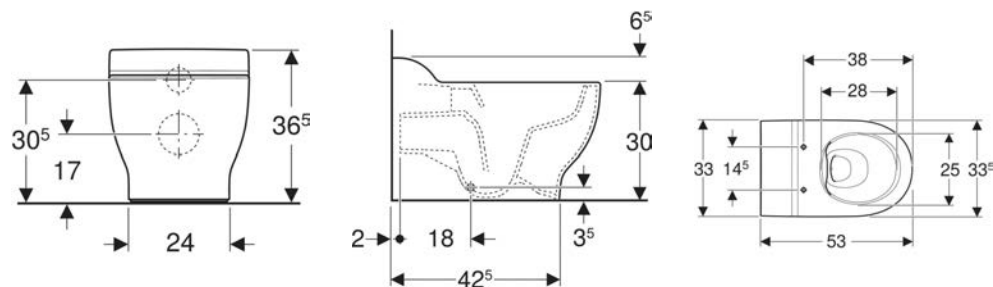

Geberit Bambini floor-standing WC for children, washdown, Rimfree, for WC seat

APPLICATION PURPOSES

- For children
- For childcare
- For concealed cisterns

CHARACTERISTICS

- Floor-standing
- Back-to-wall
- Washdown WC

- Rimless WC ceramic appliance featuring Rimfree flush technology
- Type 1, full flush volume 6 / 5 / 4 l, in accordance with EN 997
- Horizontal outlet
- Shrouded
- Hidden fastening
- Height of upper edge of sanitary ceramic: 30 cm

Height-adjustable

No

SCOPE OF DELIVERY

- WC ceramic appliance
- Fastening material

TO ORDER ADDITIONALLY

- WC seat or WC seat ring

TECHNICAL DATA

Product material

Sanitary ceramic

Art. no.	Colour / surface	B cm	H cm	T cm
502.966.00.1 New	white	33.5	36.5	53