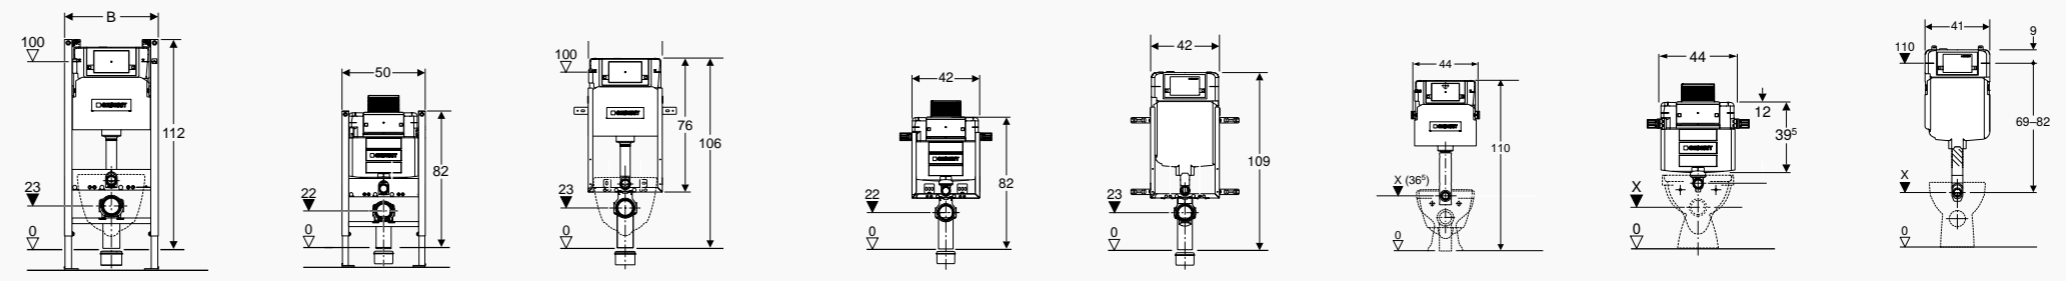

Dimensions

* With leg supports
** Can be cut to length
*** Cistern thickness does not equal installation depth. Depending on the installation the depth is varying.