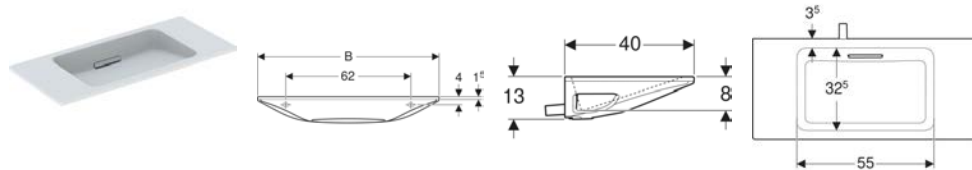

Geberit ONE washbasin floating design, CleanDrain, small projection

Example image

Characteristics

- Slim rim
- Small projection
- Concealed trap
- Floating design

- Horizontal outlet
- Free outlet
- According to recommendation in line with SINTEF

Technical data

Product material | Fine fireclay

Scope of delivery

- Washbasin
- Drain cover with comb insert, magnetic fixing

To order additionally

- Installation element for Geberit ONE washbasin

Art. no.	Colour / surface	Tap hole	Overflow	B	H	T
500.390.01.1	Washbasin: white / KeraTect Cover: bright chrome-plated	without	without	90 cm	13 cm	40 cm
500.390.01.3	Washbasin: white / KeraTect Cover: glossy white	without	without	90 cm	13 cm	40 cm
500.392.01.1	Washbasin: white / KeraTect Cover: bright chrome-plated	without	without	120 cm	13 cm	40 cm
500.392.01.2	Washbasin: white / KeraTect Cover: chrome brushed	without	without	120 cm	13 cm	40 cm
500.392.01.3	Washbasin: white / KeraTect Cover: glossy white	without	without	120 cm	13 cm	40 cm