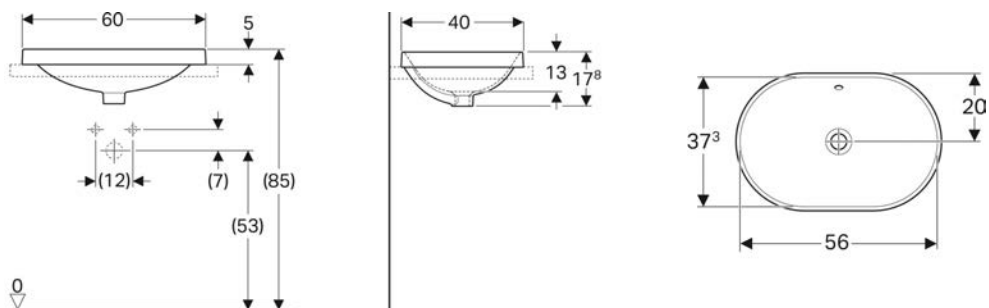

Geberit VariForm countertop washbasin, elliptic

APPLICATION PURPOSES

- For mounting in washtops from above

CHARACTERISTICS

- Elliptic
- Easy to mount thanks to provided cut-out template

TECHNICAL DATA

Product material Sanitary ceramic

SCOPE OF DELIVERY

- Template

ACCESSORIES

- Geberit waste outlet with free outlet and valve cover
- Geberit waste outlet with free outlet, screen

Art. no.	Colour / surface	Tap hole	Overflow	B cm	H cm	T cm
500.728.01.2	white	without	visible	60	17.8	40
500.730.01.2 *	white	without	without	60	17.8	40

* Order-based production