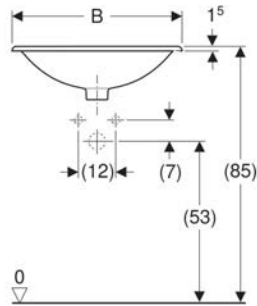

APPLICATION PURPOSES

- For mounting in washtops from above

SCOPE OF DELIVERY

- Countertop washbasins

TECHNICAL DATA

Product material

Sanitary ceramic

ACCESSORIES

- Geberit dip tube trap for washbasin, horizontal outlet

Art. no.	Colour / surface	Tap hole	Overflow	B cm	B1 cm	H cm	T cm
500.306.01.1	white	central	visible	55	46	17	45
500.307.01.1	white	central	visible	60	50	17	45