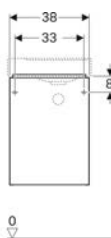

Characteristics

- FSC™ C134279 certified
- Wall-hung
- With one door
- Door with soft closing

- Hinge side left or right
- Moisture-resistant
- Delivered preassembled

Technical data

Product material | High-compressed three-layer chipboard

Scope of delivery

- Fastening material

Art. no.	Colour / surface	B	Washbasin width	H	T
500.502.00.1 *	greige / matt coated	38 cm	40 cm	52.5 cm	26.5 cm
500.502.01.1	white / high-gloss coated	38 cm	40 cm	52.5 cm	26.5 cm
500.502.43.1	scultura grey / wood-textured melamine	38 cm	40 cm	52.5 cm	26.5 cm

* Order-based production

Accessories

- Geberit power socket element