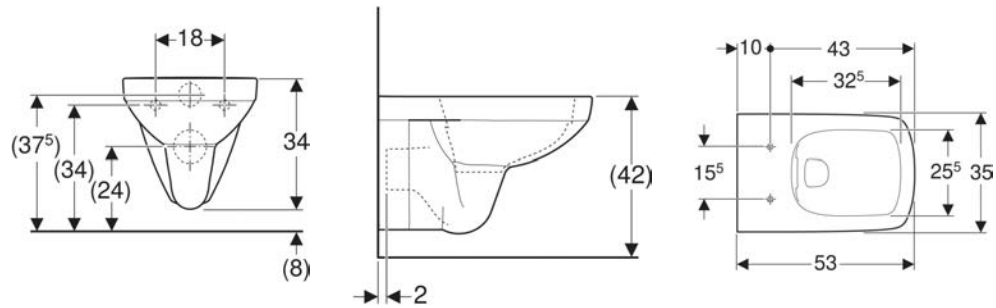

Art. no.	Colour / surface	B cm	H cm	T cm
500.270.01.1	white	35	34	53

Geberit Selnova Square wall-hung WC, washdown, Rimfree

APPLICATION PURPOSES

- For concealed cisterns
- For pressure flushing valves

CHARACTERISTICS