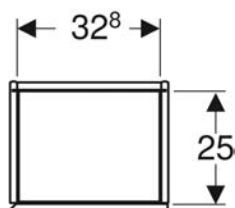

Geberit tall cabinet with one door

Example image

Application purposes

- For Geberit ONE, iCon, Acanto and VariForm series

Characteristics

- FSC™ C134279 certified
- Wall-hung
- With one door
- Door with soft closing

- Opening with recessed handle or push-to-open mechanism
- With four movable glass shelves
- With one fixed shelf
- Hinge side left or right
- Moisture-resistant
- Delivered preassembled

Technical data

Product material | High-compressed three-layer chipboard

Scope of delivery

- Tall cabinet
- 4 glass shelves

- Fastening material

Art. no.	Colour / surface	B	H	T	
502.316.01.1	Body and front: white / high-gloss coated	36 cm	180 cm	29.1 cm	
502.316.01.2	Body: white / high-gloss coated Front: white / shiny glass	36 cm	180 cm	29.1 cm	New
502.316.01.3 *	Body and front: white / matt coated	36 cm	180 cm	29.1 cm	
502.316.JH.1	Body and front: oak / wood-textured melamine	36 cm	180 cm	29.1 cm	
502.316.JK.1	Body and front: lava / matt coated	36 cm	180 cm	29.1 cm	
502.316.JK.2	Body: lava / matt coated Front: lava / shiny glass	36 cm	180 cm	29.1 cm	New
502.316.JL.1 *	Body and front: sand grey / high-gloss coated	36 cm	180 cm	29.1 cm	
502.316.JR.1 *	Body and front: hickory / wood-textured melamine	36 cm	180 cm	29.1 cm	
505.083.00.7 *	Body and front: greige / matt coated	36 cm	180 cm	29.1 cm	
505.083.00.8 *	Body and front: black / matt coated	36 cm	180 cm	29.1 cm	

* Order-based production

Accessories

- Geberit set of narrow feet
- Geberit towel hook
- Geberit power socket element