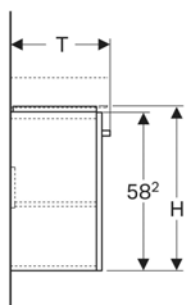

CHARACTERISTICS

- FSC™ C134279 certified
- Wall-hung
- With one door
- Opening with handle
- Door with soft closing
- With one movable shelf
- Hinge side left or right

- Moisture-resistant
- Can be equipped with feet
- Front made of MDF
- Delivered preassembled

TECHNICAL DATA

Product material High-compressed three-layer chipboard

SCOPE OF DELIVERY

- Fastening material

ACCESSORIES

- Geberit power socket element

Art. no.	Colour / surface	B cm	B1 cm	Washbasin width cm	H cm	T cm
501.492.00.1	Body: white / matt coated Front: white / high-gloss coated	50	45	55	60.4	36.7
501.494.00.1	Body: white / matt coated Front: white / high-gloss coated	55	50	60	60.4	36.7