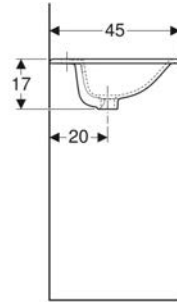

APPLICATION PURPOSES

- For mounting in washtops from above

SCOPE OF DELIVERY

- Countertop washbasins

TECHNICAL DATA

Product material

Sanitary ceramic

ACCESSORIES

- Geberit dip tube trap for washbasin, horizontal outlet

Art. no.	Colour / surface	Tap hole	Overflow	B cm	B1 cm	H cm	T cm
500.306.01.1	white	central	visible	55	46	17	45
500.307.01.1	white	central	visible	60	50	17	45