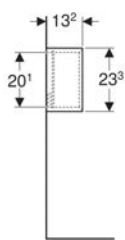

Application purposes

- For Geberit ONE, iCon, Acanto and VariForm series

Characteristics

- FSC™ C134279 certified
- Wall-hung

- Hidden fastening
- Moisture-resistant
- Delivered preassembled

Technical data

Product material | High-compressed three-layer chipboard

Scope of delivery

- High-level cabinet

- Fastening material

Art. no.	Colour / surface	B	H	T
502.322.01.1	white / high-gloss coated	45 cm	23.3 cm	13.2 cm
502.322.01.3 *	white / matt coated	45 cm	23.3 cm	13.2 cm
502.322.JH.1	oak / wood-textured melamine	45 cm	23.3 cm	13.2 cm
502.322.JK.1	lava / matt coated	45 cm	23.3 cm	13.2 cm
502.322.JL.1 *	sand grey / high-gloss coated	45 cm	23.3 cm	13.2 cm
502.322.JR.1 *	hickory / wood-textured melamine	45 cm	23.3 cm	13.2 cm

* Order-based production

Accessories

- Geberit towel hook