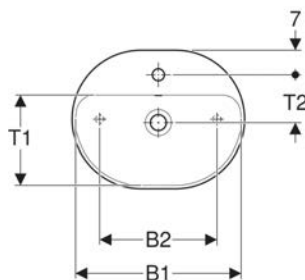

APPLICATION PURPOSES

- For mounting on washtops

CHARACTERISTICS

- Suitable for all VariForm bathroom furniture
- Elliptic
- Easy to mount thanks to provided cut-out template

- Can be installed with a washbasin cabinet

TECHNICAL DATA

Product material Fine fireclay

SCOPE OF DELIVERY

- Fastening material

- Template

ACCESSORIES

- Geberit waste outlet with free outlet and valve cover
- Geberit waste outlet with free outlet, screen

Art. no.	Colour / surface	Tap hole	Overflow	B cm	B1 cm	B2 cm	H cm	T cm	T1 cm	T2 cm
500.775.01.2	white	central	visible	50	48	34	16	40	26	14
500.776.01.2 *	white	central	without	50	48	34	16	40	26	14
500.777.01.2	white	central	visible	60	58	44	16	45	31	15.5