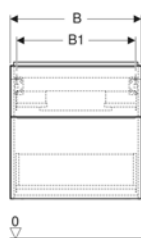

Characteristics

- FSC™ C134279 certified
- Wall-hung
- With two drawers
- Opening with handle
- Exchangeable handle
- Drawer with soft closing

- Drawer without trap cutout
- Small projection
- Moisture-resistant
- Delivered preassembled

Technical data

Product material	High-compressed three-layer chipboard
Drawer load max.	30 kg

Scope of delivery

- Cabinet for washbasin
- Fastening material

Art. no.	Colour / surface	B	B1	B2	Washbasin width	H	T
502.307.01.1	Body and front: white / high-gloss coated Handle: white / matt powder-coated	59.2 cm	53.8 cm	51.7 cm	60 cm	61.5 cm	41.6 cm
502.307.01.2	Body and front: white / high-gloss coated Handle: bright chrome-plated	59.2 cm	53.8 cm	51.7 cm	60 cm	61.5 cm	41.6 cm
502.307.01.3 *	Body and front: white / matt coated Handle: white / matt powder-coated	59.2 cm	53.8 cm	51.7 cm	60 cm	61.5 cm	41.6 cm
502.307.JH.1	Body and front: oak / wood-textured melamine Handle: lava / matt powder-coated	59.2 cm	53.8 cm	51.7 cm	60 cm	61.5 cm	41.6 cm
502.307.JK.1	Body and front: lava / matt coated Handle: lava / matt powder-coated	59.2 cm	53.8 cm	51.7 cm	60 cm	61.5 cm	41.6 cm
502.307.JL.1 *	Body and front: sand grey / high-gloss coated Handle: sand grey / matt powder-coated	59.2 cm	53.8 cm	51.7 cm	60 cm	61.5 cm	41.6 cm
502.307.JR.1 *	Body and front: hickory / wood-textured melamine Handle: lava / matt powder-coated	59.2 cm	53.8 cm	51.7 cm	60 cm	61.5 cm	41.6 cm
502.308.01.1	Body and front: white / high-gloss coated Handle: white / matt powder-coated	74 cm	68.6 cm	66.5 cm	75 cm	61.5 cm	41.6 cm
502.308.01.2	Body and front: white / high-gloss coated Handle: bright chrome-plated	74 cm	68.6 cm	66.5 cm	75 cm	61.5 cm	41.6 cm
502.308.01.3 *	Body and front: white / matt coated Handle: white / matt powder-coated	74 cm	68.6 cm	66.5 cm	75 cm	61.5 cm	41.6 cm
502.308.JH.1	Body and front: oak / wood-textured melamine Handle: lava / matt powder-coated	74 cm	68.6 cm	66.5 cm	75 cm	61.5 cm	41.6 cm
502.308.JK.1	Body and front: lava / matt coated Handle: lava / matt powder-coated	74 cm	68.6 cm	66.5 cm	75 cm	61.5 cm	41.6 cm
502.308.JL.1 *	Body and front: sand grey / high-gloss coated Handle: sand grey / matt powder-coated	74 cm	68.6 cm	66.5 cm	75 cm	61.5 cm	41.6 cm
502.308.JR.1 *	Body and front: hickory / wood-textured melamine Handle: lava / matt powder-coated	74 cm	68.6 cm	66.5 cm	75 cm	61.5 cm	41.6 cm

* Order-based production