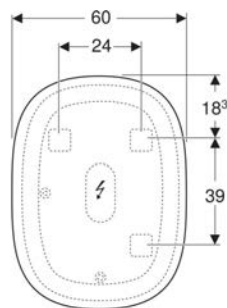

Geberit Option Oval illuminated mirror, indirect lighting

APPLICATION PURPOSES

- For horizontal and vertical installation

CHARACTERISTICS

- Suitable for all bathroom series
- LED lighting
- Indirect lighting
- Can be mounted vertically and horizontally
- Light operated by wall switch

- With Geberit FlexInstall suspension

TECHNICAL DATA

Protection degree	IP44
Nominal voltage	220–240 V AC
Operating voltage	12 V DC
Mains frequency	50 / 60 Hz
Product material	Steel
Light source energy efficiency class	G

Light colour	3000 K
Service life of LED lighting	30000 h
Measurement method	L70B50
Colour rendering index min.	80
Standard deviation of colour matching	6 SDCM

SCOPE OF DELIVERY

- Mirror
- Fastening material

Art. no.	B cm	B1 cm	H cm	H1 cm	T cm	Protection class	Power consumption W	Luminous flux lm
502.800.00.1	60	24	80	39	3	II	23	850