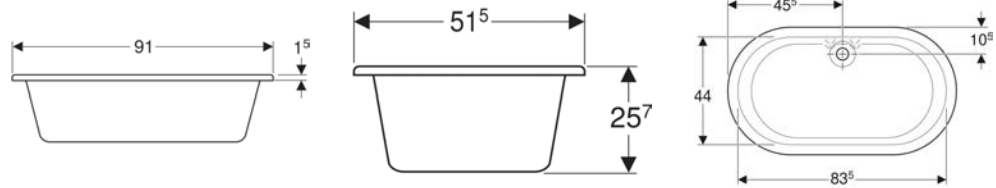

Geberit Bambini oval bathtub for babies

APPLICATION PURPOSES

- For mounting in washtops
- For childcare

CHARACTERISTICS

- Central outlet
- Oval
- Antibacterial

- Shockproof
- Scratchproof
- Easy cleaning
- Seamless surface repair
- Drain hole $\varnothing$ 46 mm

SCOPE OF DELIVERY

- Bathtub
- Drain assembly
- Waste plug made of rubber
- Overflow pipe

TECHNICAL DATA

Product material Varicor

Art. no.	Colour / surface	L cm	L2 cm	B cm	B2 cm	H cm	Total water capacity l	Mit Überlaufloch
407010016	white alpine / matt	91	71	51.5	36.5	25.7	80	No