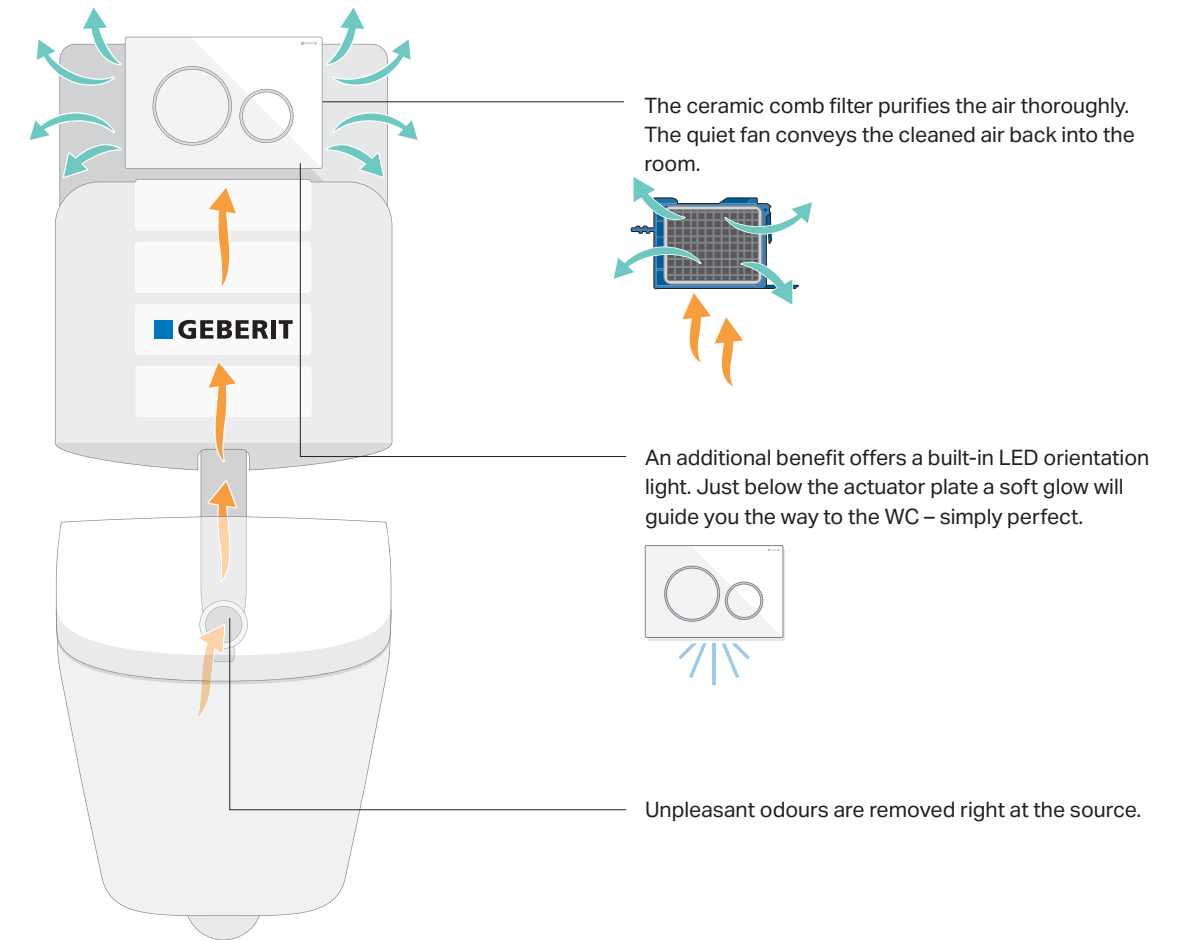

FRESH AIR FOR EVERYONE

Unpleasant odours in the toilet are a thing of the past. What is long since standard over every kitchen stove can now be applied in the bathroom. An effective way to get rid of unpleasant odours. The Geberit DuoFresh module removes the bad air directly from the WC ceramic appliance, purifies it using a ceramic honeycomb filter and then returns it to the room. This is extremely effective, as it prevents unpleasant odours from spreading throughout the bathroom in the first place, rendering air fresheners, lighting matches, opening windows and the like completely unnecessary. Thanks to a proximity sensor, the odour extraction always switches on automatically as soon as someone sits down on the toilet. The odour extraction is therefore also a great idea for guest WCs. Benefit from additional comfort thanks to an LED orientation light. The Geberit DuoFresh module can be easily installed in any Geberit Sigma cistern and can be combined with almost any actuator plate from the Sigma range.