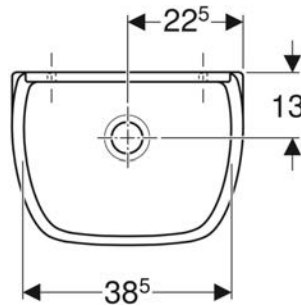

Geberit Publica cleaner sink for hinged grating

APPLICATION PURPOSES

- For pouring out waste water
- For cleaning very dirty objects
- For industry and commerce
- For schools and other educational facilities
- For private areas

CHARACTERISTICS

- Drain hole $\varnothing$ 62 mm

TECHNICAL DATA

Product material Fireclay

SCOPE OF DELIVERY

- Cleaner sink

TO ORDER ADDITIONALLY

- Hinged grating made of stainless steel, with buffers
- Sink rim guard

ACCESSORIES

- Geberit waste outlet with overflow pipe, for cleaner sink
- Geberit P-trap for kitchen sink, horizontal outlet

Art. no.	Colour / surface	Overflow	B cm	H cm	T cm
367200000	white	without	45	35	33.5