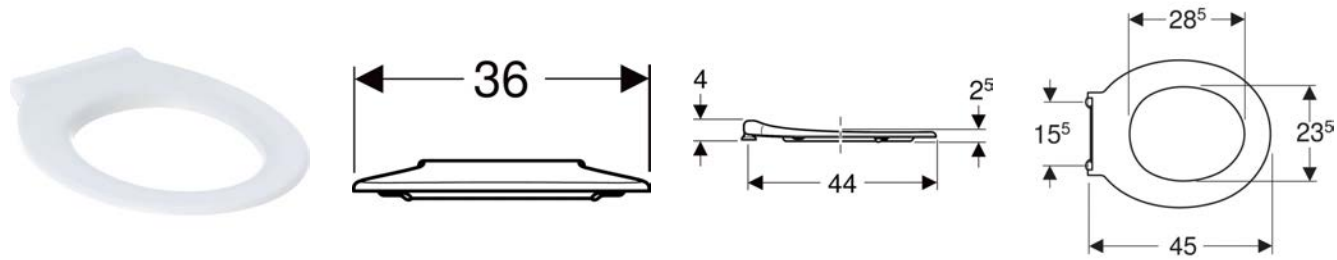

CHARACTERISTICS

- Barrier-free
- Antibacterial
- With hinge bar made of stainless steel

TECHNICAL DATA

Product material: Thermoset
Fastening distance: 15.5 cm

SCOPE OF DELIVERY

- WC seat ring

Art. no.	Colour / surface	B cm	H cm	T cm	Quick-release hinges	Soft-closing mechanism	Fastening	Hinge material
501.558.01.1	white	36	4	45	no	no	from above	Stainless steel