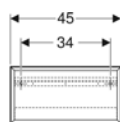

Application purposes

- For Geberit ONE, iCon, Acanto and VariForm series

Characteristics

- FSC™ C134279 certified
- Wall-hung

- Hidden fastening
- Moisture-resistant
- Delivered preassembled

Technical data

Product material | High-compressed three-layer chipboard

Scope of delivery

- High-level cabinet

- Fastening material

Art. no.	Colour / surface	B	H	T
502.322.01.1	white / high-gloss coated	45 cm	23.3 cm	13.2 cm
502.322.01.3 *	white / matt coated	45 cm	23.3 cm	13.2 cm
502.322.JH.1	oak / wood-textured melamine	45 cm	23.3 cm	13.2 cm
502.322.JK.1	lava / matt coated	45 cm	23.3 cm	13.2 cm
502.322.JL.1 *	sand grey / high-gloss coated	45 cm	23.3 cm	13.2 cm
502.322.JR.1 *	hickory / wood-textured melamine	45 cm	23.3 cm	13.2 cm

* Order-based production

Accessories

- Geberit towel hook