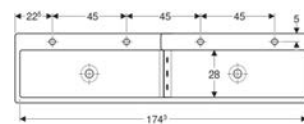

APPLICATION PURPOSES

- For mounting on mounting brackets
- For children
- For schools, childcare facilities and other educational facilities

CHARACTERISTICS

- Four washbasin areas
- Two outlets
- Small projection
- Wavy rim for easy tap access
- Rounded edges for avoiding injuries
- Antibacterial
- Shockproof
- Scratchproof
- Easy cleaning

- Seamless surface repair

TECHNICAL DATA

Product material Varicor

SCOPE OF DELIVERY

- Washing trough
- Fixing material for decorative cover
- Baffle plate made of PMMA

TO ORDER ADDITIONALLY

- Geberit Bambini decorative cover, front, for play and washspace, for four washbasin taps, lower basin on the left

- Geberit Bambini decorative cover, side, for play and washspace, lower basin
- Geberit Bambini decorative cover, side, for play and washspace, upper basin
- Geberit set of mounting brackets for play and washspace, for four washbasin taps

ACCESSORIES

- Geberit waste outlet with free outlet, screen
- Geberit waste outlet with free outlet and valve cover
- Geberit P-trap for washbasin, with sleeve, horizontal outlet

INFO

- When mounting in rows, a minimum distance of 5 cm between the basins and/or the wall side should be maintained

Art. no.	Colour / surface	Tap hole	Overflow	Drain	B cm	H cm	T cm
43000016	white alpine / matt	left and right	without	left and right	180	30	41.5