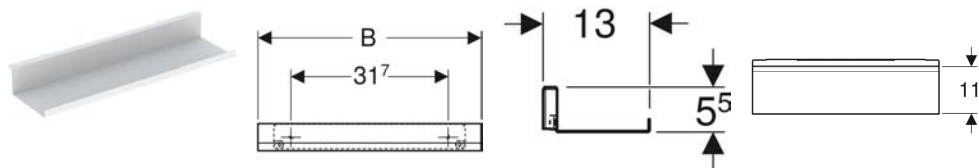

Geberit wall shelf

Example image

Characteristics

- Wall-hung
- Hidden fastening

Technical data

Product material

Steel

Scope of delivery

- Wall shelf
- Fastening material

Art. no.	Colour / surface	B	H	T
502.326.01.3	white / matt powder-coated	45 cm	5.5 cm	13 cm
502.326.JK.1	lava / matt powder-coated	45 cm	5.5 cm	13 cm
502.326.JL.1	sand grey / matt powder-coated	45 cm	5.5 cm	13 cm
502.327.01.3	white / matt powder-coated	67.5 cm	5.5 cm	13 cm
502.327.JK.1	lava / matt powder-coated	67.5 cm	5.5 cm	13 cm
502.327.JL.1	sand grey / matt powder-coated	67.5 cm	5.5 cm	13 cm