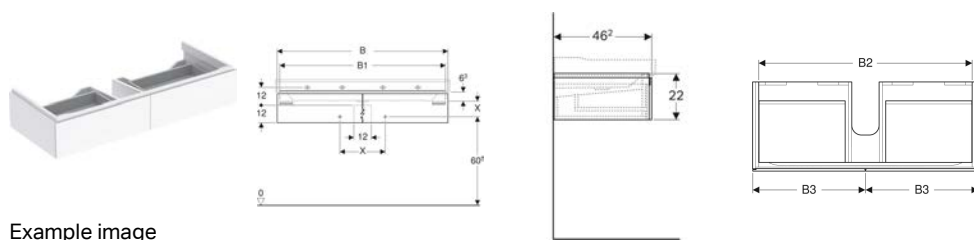

Geberit Xeno² cabinet for washbasin, with width from 120 cm, with two drawers

Example image

Characteristics

- FSC™ C134279 certified
- Wall-hung
- With two drawers
- Opening with push-to-open mechanism
- Drawer with antislip mat
- Drawer with LED light
- Moisture-resistant
- Delivered preassembled

Technical data

Protection degree	IP21
Nominal voltage	230 V AC
Operating voltage	12 V DC
Mains frequency	50 Hz
Product material	High-compressed three-layer chipboard
Drawer load max.	30 kg
Light source energy efficiency class	F
Light colour	3000 K

Scope of delivery

- Fastening material

Art. no.	Colour / surface	B	B1	B2	B3	Washbasin width	H	T	Protection class	Power consumption	Luminous flux
500.517.00.1 *	greige / matt coated	117.4 cm	114 cm	111 cm	58.5 cm	120 cm	22 cm	46.2 cm	II	4 W	480 lm
500.517.01.1	white / high-gloss coated	117.4 cm	114 cm	111 cm	58.5 cm	120 cm	22 cm	46.2 cm	II	4 W	480 lm
500.517.43.1	scultura grey / wood-textured melamine	117.4 cm	114 cm	111 cm	58.5 cm	120 cm	22 cm	46.2 cm	II	4 W	480 lm

* Order-based production

Accessories

- Geberit Xeno² drawer insert, T-partition, for top drawer
- Geberit Xeno² drawer insert, H-partition, for top drawer
- Geberit towel rail for bathroom furniture, with right-angled corner
- Geberit towel rail for bathroom furniture, with radius corner
- Geberit power socket element