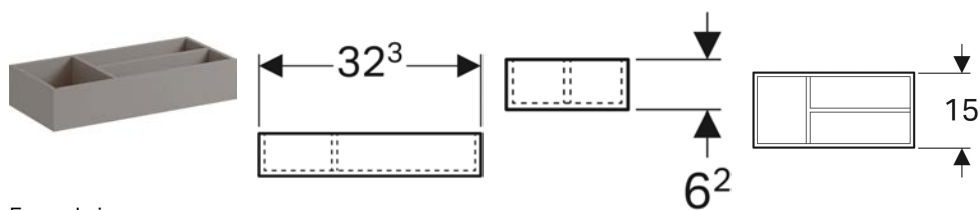

Geberit Xeno² drawer insert, T-partition, for top drawer

Example image

Application purposes

- For washbasin cabinets and side cabinets

Characteristics

- FSC™ C134279 certified

- T-partition

Technical data

Product material | High-compressed three-layer chipboard

Art. no.	Colour / surface	B	H	T
500.525.00.1	scultura grey / wood-textured melamine	32.3 cm	6.2 cm	15 cm