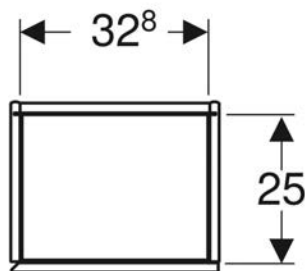

Geberit tall cabinet with one door

APPLICATION PURPOSES

- For Geberit ONE, iCon, Acanto and VariForm series

CHARACTERISTICS

- FSC™ C134279 certified
- Wall-hung
- With one door
- Door with soft closing
- Opening with recessed handle or push-to-open mechanism

- With four movable glass shelves
- With one fixed shelf
- Hinge side left or right
- Moisture-resistant
- Delivered preassembled

TECHNICAL DATA

Product material High-compressed three-layer chipboard

SCOPE OF DELIVERY

- Tall cabinet
- 4 glass shelves
- Fastening material

ACCESSORIES

- Geberit set of narrow feet
- Geberit towel hook
- Geberit power socket element

Art. no.	Colour / surface	B cm	H cm	T cm
502.316.01.1	Body and front: white / high-gloss coated	36	180	29.1
502.316.01.2 New	Body: white / high-gloss coated Front: white / shiny glass	36	180	29.1
502.316.01.3 *	Body and front: white / matt coated	36	180	29.1