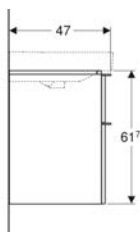

Characteristics

- FSC™ C134279 certified
- Wall-hung
- With two drawers
- Opening with handle
- Drawer with soft closing

- Moisture-resistant
- Drawer frame made of metal
- Delivered preassembled

Technical data

Product material	High-compressed three-layer chipboard
Drawer load max.	30 kg

Scope of delivery

- Cabinet for double washbasin

- Fastening material

Art. no.	Colour / surface	B	Washbasin width	H	T
500.356.00.1	Body and front: white / high-gloss coated Handle: white / matt powder-coated	118.4 cm	120 cm	61.7 cm	47 cm
500.356.JK.1 *	Body and front: lava / matt coated Handle: lava / matt powder-coated	118.4 cm	120 cm	61.7 cm	47 cm
500.356.JL.1 *	Body and front: sand grey / high-gloss coated Handle: sand grey / matt powder-coated	118.4 cm	120 cm	61.7 cm	47 cm
500.356.JR.1	Body and front: hickory / wood-textured melamine Handle: lava / matt powder-coated	118.4 cm	120 cm	61.7 cm	47 cm

* Order-based production

Accessories

- Geberit drawer insert, H-partition, for bottom drawer
- Geberit drawer insert, H-partition, for top drawer
- Geberit drawer insert, T-partition, for top drawer
- Geberit towel rail for bathroom furniture, with radius corner
- Geberit towel rail for bathroom furniture, with right-angled corner
- Geberit towel rail for bathroom furniture
- Geberit set of feet
- Geberit double light strip for drawer
- Geberit power socket element