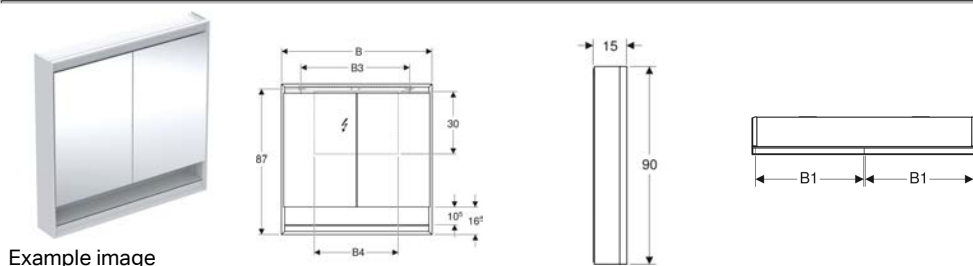

Geberit ONE mirror cabinet with niche and ComfortLight, with two doors, exposed installation, height 90 cm

Characteristics

- With ComfortLight
- LED lighting
- Indirect lighting
- Internal lighting
- Lighting mood infinitely adjustable from orientation light to daylight
- Functions can be triggered via touch sensor
- DALI-compatible control
- Compatible with Geberit Home App
- Time slot in desired luminous intensity adjustable with Geberit Home App
- With two doors
- Doors mirrored on both sides
- With two power sockets
- Power sockets mounted on the internal side at the top left and top right
- Continuously movable glass shelves

Technical data

Protection degree	IP44
Nominal voltage	230 V AC
Operating voltage	24 V DC
Mains frequency	50 Hz
Product material	Aluminium
Light source energy efficiency class	E
Light colour	2200–4000 K
Service life LED lighting max.	72000 h
Measurement method	L80B10
Colour rendering index	90
Standard deviation of colour matching	3 SDCM

Scope of delivery

- 3 glass shelves
- Dummy cover for power socket left or right
- Mounting material

Art. no.	Colour / surface	B	B1	B3	B4	H	H2	T	Protection class	Power consumption	Plug type	Power socket	Luminous flux (max. / above / below)
505.832.00.1	aluminium anodised	75 cm	36 cm	65 cm	35 cm	90 cm	10.5 cm	15 cm	I	75 W	CEE 7/16	CEE 7/3 (Schuko)	4165 / 3248 / 917 lm
505.832.00.2	white / aluminium powder-coated	75 cm	36 cm	65 cm	35 cm	90 cm	10.5 cm	15 cm	I	75 W	CEE 7/16	CEE 7/3 (Schuko)	4165 / 3248 / 917 lm
505.833.00.1	aluminium anodised	90 cm	43.5 cm	65 cm	50 cm	90 cm	10.5 cm	15 cm	I	90 W	CEE 7/16	CEE 7/3 (Schuko)	5058 / 3944 / 1114 lm
505.833.00.2	white / aluminium powder-coated	90 cm	43.5 cm	65 cm	50 cm	90 cm	10.5 cm	15 cm	I	90 W	CEE 7/16	CEE 7/3 (Schuko)	5058 / 3944 / 1114 lm
505.834.00.1	aluminium anodised	105 cm	51 cm	95 cm	65 cm	90 cm	10.5 cm	15 cm	I	105 W	CEE 7/16	CEE 7/3 (Schuko)	5950 / 4640 / 1310 lm
505.834.00.2	white / aluminium powder-coated	105 cm	51 cm	95 cm	65 cm	90 cm	10.5 cm	15 cm	I	105 W	CEE 7/16	CEE 7/3 (Schuko)	5950 / 4640 / 1310 lm
505.835.00.1	aluminium anodised	120 cm	58.5 cm	95 cm	80 cm	90 cm	10.5 cm	15 cm	I	120 W	CEE 7/16	CEE 7/3 (Schuko)	6843 / 5336 / 1507 lm
505.835.00.2	white / aluminium	120 cm	58.5 cm	95 cm	80 cm	90 cm	10.5 cm	15 cm	I	120 W	CEE 7/16	CEE 7/3 (Schuko)	6843 / 5336 / 1507 lm