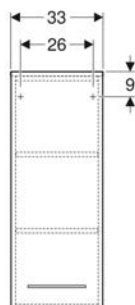

CHARACTERISTICS

- FSC™ C134279 certified
- Wall-hung
- With one door
- Door with soft closing
- Opening with handle
- With two movable shelves
- Hinge side left or right

- Moisture-resistant
- Delivered preassembled

TECHNICAL DATA

Product material High-compressed three-layer chipboard

SCOPE OF DELIVERY

- Handle
- Fastening material

ACCESSORIES

- Geberit Selnova Square set of narrow feet
- Geberit power socket element
- Geberit towel hook

Art. no.	Colour / surface	B cm	H cm	T cm
501.276.00.1	white / high-gloss coated	33	85	29.7
501.277.00.1 *	lava / matt coated	33	85	29.7
501.278.00.1	hickory / wood-textured melamine	33	85	29.7