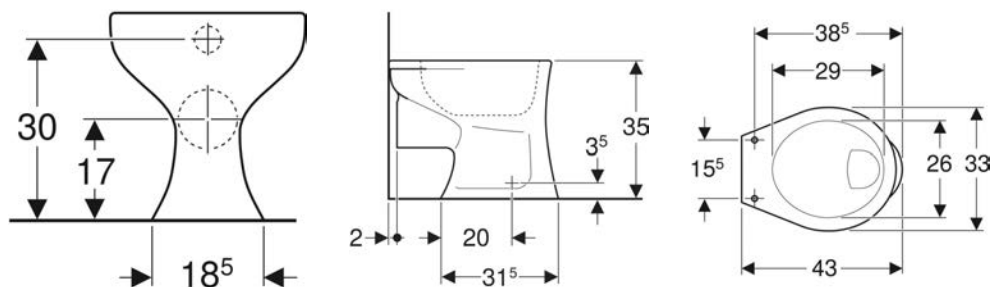

Geberit Bambini floor-standing WC for children, washout, for WC seat

APPLICATION PURPOSES

- For children
- For childcare
- For concealed cisterns
- For pressure flushing valves

CHARACTERISTICS

- Floor-standing
- Washout WC

- With flush rim
- Type 1, full flush volume 6 l, in accordance with EN 997
- Horizontal outlet

TECHNICAL DATA

Product material	Sanitary ceramic
Height-adjustable	No

SCOPE OF DELIVERY

- WC ceramic appliance

TO ORDER ADDITIONALLY

- WC seat
- Fastening material

ACCESSORIES

- Geberit Bambini connection set for WC for children

Art. no.	Colour / surface	B cm	H cm	T cm
211500000	white	33	35	43