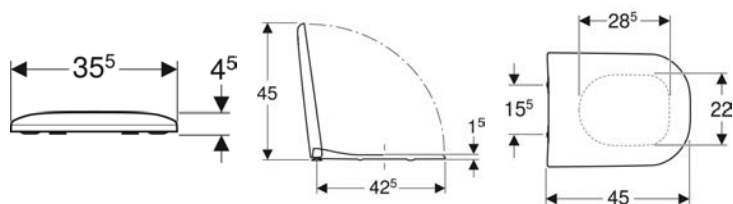

Scope of delivery

- Mechanism

Art. no.	Colour / surface	B	H	T
500.221.01.1	white	37.5 cm	42 cm	14.5 cm

Geberit Smyle WC seat

Example image

Characteristics

- Overlapping WC lid

Technical data