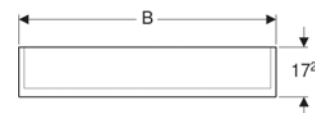

CHARACTERISTICS

- Suitable for all bathroom series
- FSC™ C134279 certified
- LED lighting
- Indirect lighting
- Touch-sensor switch for the upper light
- Touch-sensor switch for the bottom light
- Orientation light can be deactivated
- Power socket
- Mirrored body
- Mirrored back side
- Moisture-resistant
- With three doors
- Doors mirrored on both sides
- Middle door hinges right

- Opening with recessed handle
- Movable glass shelves
- Magnetic holder
- Magnifying mirror

TECHNICAL DATA

Protection degree	IP44
Nominal voltage	220–240 V AC
Operating voltage	12 V DC
Mains frequency	50 / 60 Hz
Output voltage	12 V DC
Product material	High-compressed three-layer chipboard
Light source energy efficiency class	F

Light colour	4200 K
Service life of LED lighting	60000 h
Measurement method	LM-80
Colour rendering index min.	80

SCOPE OF DELIVERY

- Mirror cabinet
- 6 glass shelves
- Magnifying mirror
- Magnetic holder
- Fastening material

INFO

- 1 power socket for mirror cabinet 90 cm
- 2 power sockets for mirror cabinet 120 cm