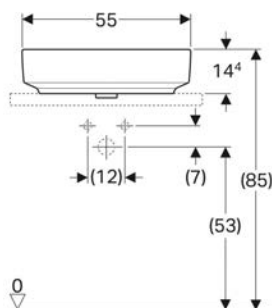

Geberit VariForm lay-on washbasin, elliptic

APPLICATION PURPOSES

- For mounting on washtops

CHARACTERISTICS

- Suitable for all VariForm bathroom furniture
- Elliptic
- Easy to mount thanks to provided cut-out template

- Can be installed with a washbasin cabinet

TECHNICAL DATA

Product material Fine fireclay

SCOPE OF DELIVERY

- Fastening material

- Template

ACCESSORIES

- Geberit waste outlet with free outlet and valve cover
- Geberit waste outlet with free outlet, screen

Art. no.	Colour / surface	Tap hole	Overflow	B cm	H cm	T cm
500.774.01.2	white	without	without	55	15.8	40