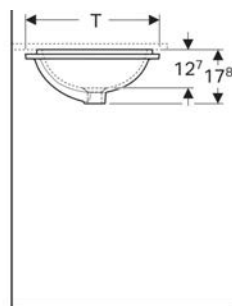

APPLICATION PURPOSES

- For mounting on washtops from below

CHARACTERISTICS

- Rectangular
- Easy to mount thanks to provided cut-out template

TECHNICAL DATA

Product material Sanitary ceramic

SCOPE OF DELIVERY

- Fastening material
- Template

ACCESSORIES

- Geberit waste outlet with free outlet and valve cover
- Geberit waste outlet with free outlet, screen

Art. no.	Colour / surface	Tap hole	Overflow	B cm	B1 cm	H cm	T cm	T1 cm	T2 cm
500.760.01.2	white	without	visible	53	45	17.8	44	35	22
500.762.01.2 *	white	without	without	53	45	17.8	44	35	22
500.764.01.2	white	without	visible	58	50	17.8	49	40	24.5
500.766.01.2 *	white	without	without	58	50	17.8	49	40	24.5