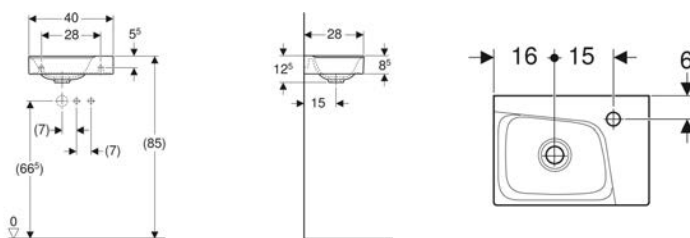

Geberit Xeno² handrinse basin

Characteristics

- Can be installed with a washbasin cabinet
- Asymmetrical

Technical data

Product material | Fine fireclay

Art. no.	Colour / surface	Tap hole	Overflow	B	H	T
500.528.01.1	white / KeraTect	left	without	40 cm	12.5 cm	28 cm
500.529.01.1	white / KeraTect	right	without	40 cm	12.5 cm	28 cm

Accessories

- Geberit dip tube trap for washbasin, horizontal outlet
- Geberit waste outlet with free outlet and valve cover
- Geberit dip tube trap for washbasin, space-saving model, horizontal outlet
- Geberit waste outlet with free outlet, screen
- Geberit fastening material for handrinse basin