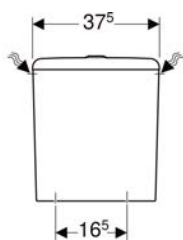

Application purposes

- For close-coupled installation

Characteristics

- Dual flush
- Water supply connection on the left/right

Technical data

Flush volume, factory setting	6 / 3 l
Flush volume large, adjustment range	4 / 6 l
Flush volume small, adjustment range	2.6 / 4 l
Product material	Sanitary ceramic

Scope of delivery

- Mechanism

Art. no.	Colour / surface	B	H	T
500.221.01.1	white	37.5 cm	42 cm	14.5 cm