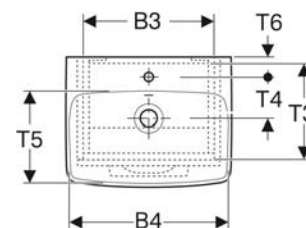

CHARACTERISTICS

- FSC™ C134279 certified
- Wall-hung
- With one door
- Opening with handle
- Door with soft closing
- With one fixed shelf
- Hinge side left or right
- Moisture-resistant

- Delivered preassembled

TECHNICAL DATA

Product material

Sanitary ceramic / high-compressed three-layer chipboard

SCOPE OF DELIVERY

- Handrinse basin

- Cabinet for handrinse basin
- Fastening material
- Handle

ACCESSORIES

- Geberit Selnova Square set of narrow feet
- Geberit power socket element

Art. no.	Colour / surface	Tap hole	Overflow	B cm	B1 cm	B2 cm	B3 cm	B4 cm	Washbasin width cm	H cm	H1 cm	H2 cm	H3 cm	T cm	T1 cm	T2 cm	T3 cm	T4 cm	T5 cm	T6 cm
502.742.00.1	white / high-gloss coated	central	visible	36	32.3	25.9	29.1	32	36	65.2	9.5	15	11	28	25.3	22.4	18.9	9.5	16	5.5
502.743.00.1 * New	lava / matt coated	central	visible	36	32.3	25.9	29.1	32	36	65.2	9.5	15	11	28	25.3	22.4	18.9	9.5	16	5.5