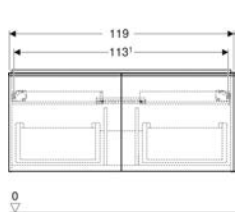

Geberit Acanto cabinet for washbasin, with two drawers, two internal drawers and trap

Example image

Characteristics

- FSC™ C134279 certified
- Wall-hung
- With two drawers
- With two internal drawers
- Opening with handle
- Drawer with soft closing

- Moisture-resistant
- Front made of chipboard with glass cover
- Delivered preassembled

Technical data

Product material	High-compressed three-layer chipboard
Drawer load max.	30 kg

Scope of delivery

- Cabinet for washbasin
- Bottle trap with dip tube, space-saving model, ø 32 mm
- Fastening material

Art. no.	Colour / surface	B	Washbasin width	H	T
502.355.01.2	Body: white / high-gloss coated Drawers: white / shiny glass	119 cm	120 cm	53.5 cm	47.6 cm
502.355.16.1 *	Body: black / matt coated Drawers: black / shiny glass	119 cm	120 cm	53.5 cm	47.6 cm
502.355.JK.2	Body: lava / matt coated Drawers: lava / shiny glass	119 cm	120 cm	53.5 cm	47.6 cm
502.355.JL.2 *	Body: sand grey / matt coated Drawers: sand grey / shiny glass	119 cm	120 cm	53.5 cm	47.6 cm

* Order-based production

Accessories

- Geberit Acanto organising box
- Geberit power socket element