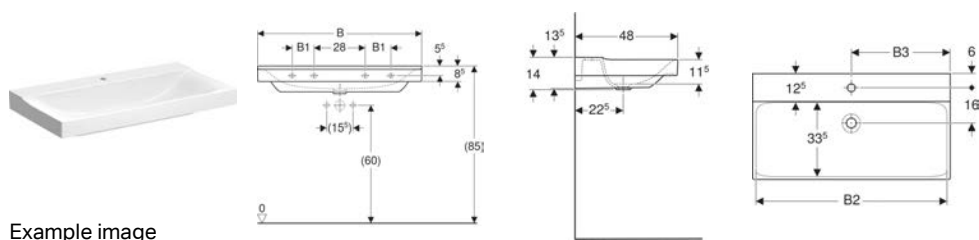

Geberit Xeno² washbasin

Characteristics

- Can be installed with a washbasin cabinet

Technical data

Product material | Fine fireclay

To order additionally

- Washbasin connector

Art. no.	Colour / surface	Tap hole	Overflow	B	B1	B2	B3	Cabinet width	H	T	Fastening points
500.530.01.1	white / KeraTect	central	without	60 cm		57.2 cm	30 cm	58 cm	14 cm	48 cm	2
500.531.01.1	white / KeraTect	central	without	90 cm	12 cm	87.2 cm	45 cm	88 cm	14 cm	48 cm	4
500.532.01.1	white / KeraTect	without	without	90 cm	12 cm	87.2 cm		88 cm	14 cm	48 cm	4
500.550.01.1	white / KeraTect	left and right	without	120 cm	24 cm	117.2 cm	30 cm	118 cm	14 cm	48 cm	4
500.551.01.1	white / KeraTect	central	without	120 cm	24 cm	117.2 cm	60 cm	118 cm	14 cm	48 cm	4
500.552.01.1	white / KeraTect	without	without	120 cm	24 cm	117.2 cm		118 cm	14 cm	48 cm	4

Accessories

- Geberit Clou washbasin connector with lever actuation
- Geberit dip tube trap for washbasin, horizontal outlet
- Geberit waste outlet with free outlet and valve cover
- Geberit valve cover for waste outlet with free outlet
- Geberit dip tube trap for washbasin, space-saving model, horizontal outlet
- Geberit waste outlet with free outlet, screen
- Geberit fastening material for washbasin

- Geberit Clou washbasin connector with lever actuation, only for washbasins with one tap hole. Only compatible with washbasins 60 and 90 cm with 1 tap hole when installed without a cabinet