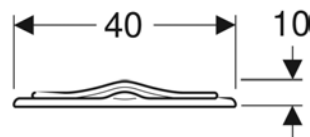

Geberit Bambini WC seat for children, with grips, turtle design

Example image

APPLICATION PURPOSES

- For WCs for children

CHARACTERISTICS

- Child-friendly turtle design
- With grips

- WC seat ring with overhang for protection against urine splashes
- Rounded edges for avoiding injuries
- Recessed handle adapted to children's hands for easy and hygienic opening
- Easy to clean

TECHNICAL DATA

Product material	Thermoset
Fastening distance	15.5 cm

SCOPE OF DELIVERY

- WC seat

Art. no.	Colour / surface	B cm	H cm	T cm	Soft-closing mechanism	Fastening	Hinge material
573360000	white / glossy	40	10	37.5	no	from below	Stainless steel
573361000	yellow-green / glossy	40	10	37.5	no	from below	Stainless steel
573362000	traffic yellow / glossy	40	10	37.5	no	from below	Stainless steel
573363000	carmine red / glossy	40	10	37.5	no	from below	Stainless steel
573365000	white / glossy	40	10	37.5	yes	from below	Chrome-plated brass