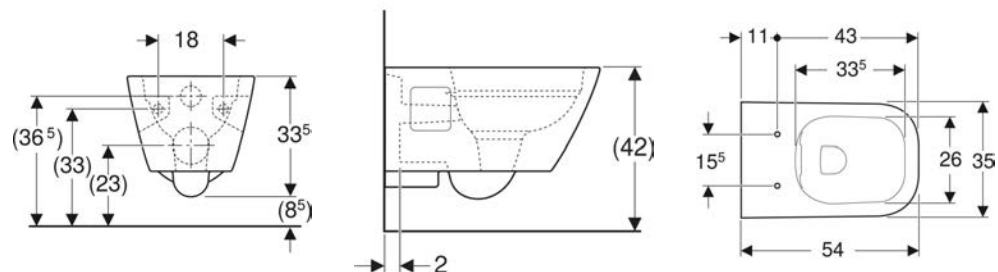

Art. no.	Colour / surface	B cm	B1 cm	Washbasin width cm	H cm	T cm
501.224.00.1	white / high-gloss coated	78.8	72	80	63.5	50.2
501.228.00.1	white / high-gloss coated	98.8	92	100	63.5	50.2

Geberit Selnova Square wall-hung WC, Premium, washdown, semi-shrouded, Rimfree