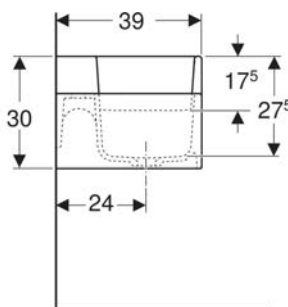

Example image

APPLICATION PURPOSES

- For children
- For schools, childcare facilities and other educational facilities
- Suitable for children of different age groups
- For playing and learning
- For mounting on solid walls or drywalls
- For mounting on Geberit GIS set for Bambini play and washspace
- To install on Geberit Duofix elements for washbasins

CHARACTERISTICS

- Two washbasin areas
- Two different heights
- Small projection
- Integrated slide
- Rounded edges for avoiding injuries
- Shockproof
- Scratchproof
- Easy cleaning
- Seamless surface repair

TECHNICAL DATA

Product material Varicor

SCOPE OF DELIVERY

- Washing trough

ACCESSORIES

- Geberit waste outlet with free outlet, screen
- Geberit waste outlet with free outlet and valve cover
- Geberit P-trap for washbasin, with sleeve, horizontal outlet

Art. no.	Colour / surface	Tap hole	Overflow	Drain	B cm	H cm	T cm
502.973.00.1 New	Washing trough: alpine white Decor: none	left and right	without	left	90	30	39
502.973.79.1 * New	Washing trough: alpine white Decor: forest green / light green	left and right	without	left	90	30	39