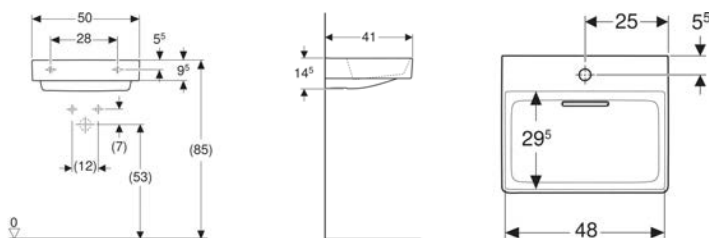

* Order-based production

Accessories

- Geberit towel hook

Geberit ONE handrinse basin CleanDrain

Example image

Characteristics

- Can be installed with a washbasin cabinet
- Horizontal outlet
- Hidden overflow function
- Actuation using tie rod