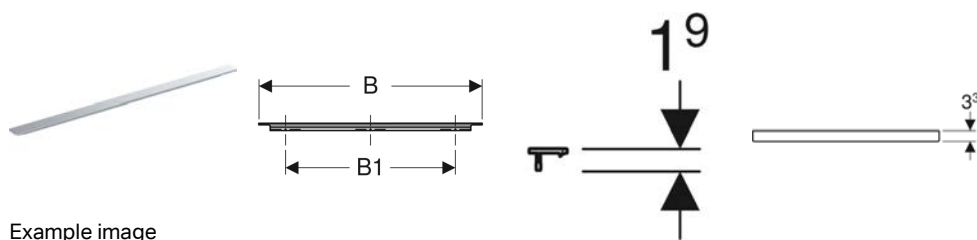

Geberit handle

Example image

Application purposes

- For Acanto and iCon series

Characteristics

- Suitable for all Acanto and iCon washbasin cabinets with handle

- Fastening with screw

Technical data

Product material | Aluminium

Scope of delivery

- Handle
- Fastening material

Art. no.	Colour / surface	B	B1	H	T
502.356.00.1	bright chrome-plated	36.7 cm	25.6 cm	1.9 cm	3.3 cm
502.356.01.1	white / matt powder-coated	36.7 cm	25.6 cm	1.9 cm	3.3 cm
502.356.14.1	black matt / matt powder-coated	36.7 cm	25.6 cm	1.9 cm	3.3 cm
502.356.JK.1	lava / matt powder-coated	36.7 cm	25.6 cm	1.9 cm	3.3 cm
502.356.JL.1	sand grey / matt powder-coated	36.7 cm	25.6 cm	1.9 cm	3.3 cm
502.357.00.1	bright chrome-plated	44.7 cm	32 cm	1.9 cm	3.3 cm
502.357.01.1	white / matt powder-coated	44.7 cm	32 cm	1.9 cm	3.3 cm
502.357.14.1	black matt / matt powder-coated	44.7 cm	32 cm	1.9 cm	3.3 cm
502.357.JK.1	lava / matt powder-coated	44.7 cm	32 cm	1.9 cm	3.3 cm
502.357.JL.1	sand grey / matt powder-coated	44.7 cm	32 cm	1.9 cm	3.3 cm
502.358.00.1	bright chrome-plated	51.7 cm	38.4 cm	1.9 cm	3.3 cm
502.358.01.1	white / matt powder-coated	51.7 cm	38.4 cm	1.9 cm	3.3 cm
502.358.14.1	black matt / matt powder-coated	51.7 cm	38.4 cm	1.9 cm	3.3 cm
502.358.JK.1	lava / matt powder-coated	51.7 cm	38.4 cm	1.9 cm	3.3 cm
502.358.JL.1	sand grey / matt powder-coated	51.7 cm	38.4 cm	1.9 cm	3.3 cm
502.359.00.1	bright chrome-plated	58.9 cm	44.8 cm	1.9 cm	3.3 cm
502.359.01.1	white / matt powder-coated	58.9 cm	44.8 cm	1.9 cm	3.3 cm
502.359.14.1	black matt / matt powder-coated	58.9 cm	44.8 cm	1.9 cm	3.3 cm
502.359.JK.1	lava / matt powder-coated	58.9 cm	44.8 cm	1.9 cm	3.3 cm
502.359.JL.1	sand grey / matt powder-coated	58.9 cm	44.8 cm	1.9 cm	3.3 cm
502.360.00.1	bright chrome-plated	73.7 cm	64.4 cm	1.9 cm	3.3 cm
502.360.01.1	white / matt powder-coated	73.7 cm	64.4 cm	1.9 cm	3.3 cm
502.360.14.1	black matt / matt powder-coated	73.7 cm	64.4 cm	1.9 cm	3.3 cm
502.360.JK.1	lava / matt powder-coated	73.7 cm	64.4 cm	1.9 cm	3.3 cm
502.360.JL.1	sand grey / matt powder-coated	73.7 cm	64.4 cm	1.9 cm	3.3 cm
502.361.00.1	bright chrome-plated	88.5 cm	76.8 cm	1.9 cm	3.3 cm
502.361.01.1	white / matt powder-coated	88.5 cm	76.8 cm	1.9 cm	3.3 cm
502.361.14.1	black matt / matt powder-coated	88.5 cm	76.8 cm	1.9 cm	3.3 cm