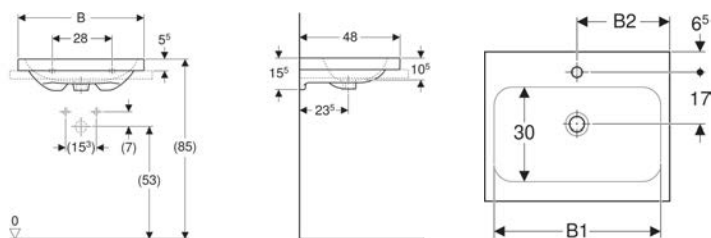

Geberit iCon Light lay-on washbasin

- Ground bottom and rear sides

Application purposes

- For mounting on washtops

Characteristics

- Wall fixation

Technical data

Product material

Fine fireclay

Art. no.	Colour / surface	Tap hole	Overflow	B	B1	B2	H	T
501.847.00.1	white	central	visible	60 cm	54 cm	30 cm	15.5 cm	48 cm
501.847.00.3 *	white	without	visible	60 cm	54 cm	30 cm	15.5 cm	48 cm
501.847.00.5 *	white	central	without	60 cm	54 cm	30 cm	15.5 cm	48 cm
501.847.00.7 *	white	without	without	60 cm	54 cm	30 cm	15.5 cm	48 cm
501.847.JT.1	white / matt	central	visible	60 cm	54 cm	30 cm	15.5 cm	48 cm
501.848.00.1	white	central	visible	75 cm	68 cm	37.5 cm	15.5 cm	48 cm
501.848.00.3 *	white	without	visible	75 cm	68 cm	37.5 cm	15.5 cm	48 cm
501.848.00.5 *	white	central	without	75 cm	68 cm	37.5 cm	15.5 cm	48 cm
501.848.00.7 *	white	without	without	75 cm	68 cm	37.5 cm	15.5 cm	48 cm
501.848.JT.1	white / matt	central	visible	75 cm	68 cm	37.5 cm	15.5 cm	48 cm

* Order-based production

Accessories

- Geberit dip tube trap for washbasin, horizontal outlet
- Geberit washbasin drain, space-saving model, slim design, with external waste plug with push actuation
- Geberit washbasin drain, space-saving model, slim design, with external waste plug and lever actuation
- Geberit washbasin drain, space-saving model, slim design, with free outlet and valve cover
- Geberit fastening material for washbasin