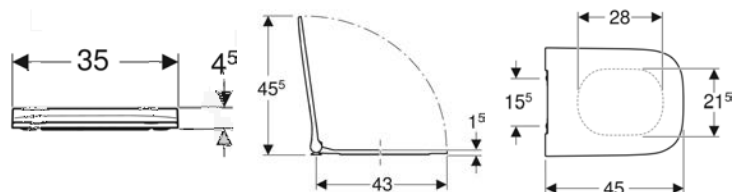

Geberit Smyle Square WC seat, slim design, sandwich shape

Characteristics

- Slim design
- Sandwich shape
- Antibacterial

Technical data

Product material	Thermoset
Fastening distance	15.5 cm

Art. no.	Colour / surface	B	H	T	Quick-release hinges	Soft-closing mechanism	Fastening	Hinge material
500.239.01.1	white / glossy	35 cm	4.5 cm	45 cm	no	no	from above	Chrome-plated brass
500.240.01.1	white / glossy	35 cm	4.5 cm	45 cm	no	yes	from above	Chrome-plated brass
500.688.01.1	white / glossy	35 cm	4.5 cm	45 cm	yes	yes	from above	Chrome-plated brass