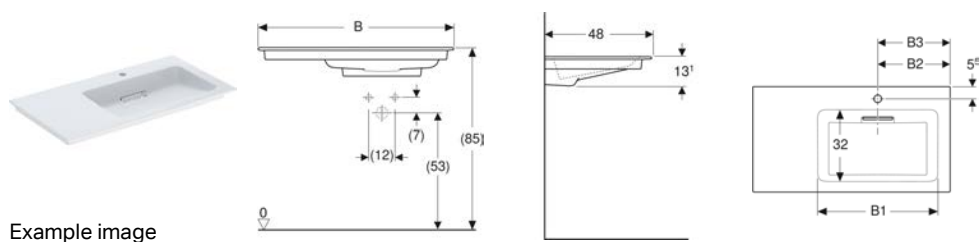

Geberit ONE vanity basin, CleanDrain, left shelf surface

Application purposes

- For mounting on washbasin cabinets

Characteristics

- Horizontal outlet
- Slim rim

- Hidden overflow function
- Actuation using tie rod
- With integrated hair trap
- Hygienic with optimum flow behaviour

Technical data

Product material | Fine fireclay

Scope of delivery

- Vanity basin
- Drain cover with comb insert, magnetic fixing
- Geberit washbasin connector and trap, space-saving model

Art. no.	Mix & Match	Colour / surface	Tap hole	Overflow	B	B1	B2	B3	Cabinet width	H	T	Shelf space
505.009.00.1	Yes	Washbasin: white / KeraTect Cover: glossy white	right	without	90 cm	54.5 cm	33 cm	33 cm	90 cm	13.1 cm	48 cm	left
505.013.00.1	Yes	Washbasin: white / KeraTect Cover: glossy white	without	without	90 cm	54.5 cm		33 cm	90 cm	13.1 cm	48 cm	left

Accessories

- Geberit ONE drain cover with comb insert, magnetic fixing

- Mix & Match: Articles of the same width can be freely combined in the Geberit ONE, Acanto and iCon series