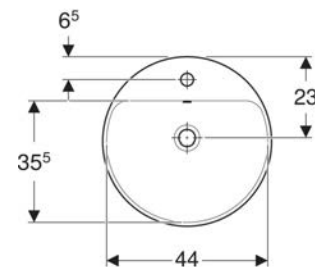

APPLICATION PURPOSES

- For mounting in washtops from above

CHARACTERISTICS

- Round
- Easy to mount thanks to provided cut-out template

TECHNICAL DATA

Product material Sanitary ceramic

SCOPE OF DELIVERY

- Template

ACCESSORIES

- Geberit waste outlet with free outlet and valve cover
- Geberit waste outlet with free outlet, screen

Art. no.	Colour / surface	D cm	Tap hole	Overflow	B cm	H cm	T cm
500.704.01.2	white	48	central	visible	48	18	48
500.706.01.2 *	white	48	central	without	48	18	48

* Order-based production