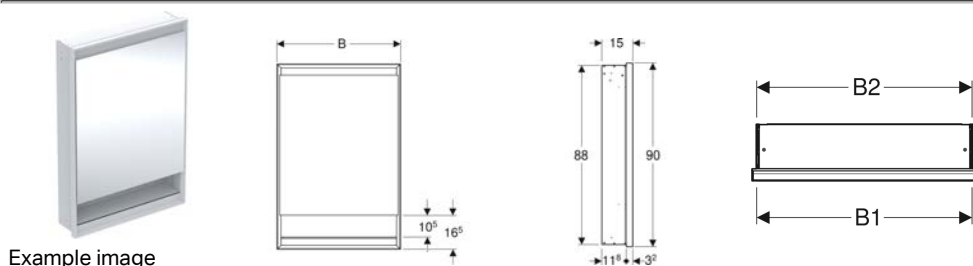

Geberit ONE mirror cabinet with niche and ComfortLight, with one door, concealed installation, height 90 cm

Application purposes

- For concealed installation

Characteristics

- With ComfortLight
- LED lighting
- Indirect lighting
- Internal lighting
- Lighting mood infinitely adjustable from orientation light to daylight
- Functions can be triggered via touch sensor
- DALI-compatible control
- Compatible with Geberit Home App
- Time slot in desired luminous intensity adjustable with Geberit Home App
- With one door
- Door mirrored on both sides
- With two power sockets
- Power sockets mounted on the internal side at the top left and top right

- Continuously movable glass shelves

Technical data

Protection degree	IP44
Nominal voltage	230 V AC
Operating voltage	24 V DC
Mains frequency	50 Hz
Product material	Aluminium
Light source energy efficiency class	E
Light colour	2200–4000 K
Service life LED lighting max.	72000 h
Measurement method	L80B10
Colour rendering index	90
Standard deviation of colour matching	3 SDCM

Scope of delivery

- 3 glass shelves
- Dummy cover for power socket left or right
- Mounting material

Art. no.	Colour / surface	B	B1	B2	H	H1	H2	T	T1	T2	Protection class	Power consumption	Plug type	Power socket	Door	Luminous flux (max. / above / below)
505.820.00.1	aluminium anodised	60 cm	57.5 cm	58 cm	90 cm	88 cm	10.5 cm	15 cm	11.8 cm	3.2 cm	I	60 W	CEE 7/16	CEE 7/3 (Schuko)	Hinges left	3273 / 2552 / 721 lm
505.820.00.2	white / aluminium powder-coated	60 cm	57.5 cm	58 cm	90 cm	88 cm	10.5 cm	15 cm	11.8 cm	3.2 cm	I	60 W	CEE 7/16	CEE 7/3 (Schuko)	Hinges left	3273 / 2552 / 721 lm
505.820.00.7	black matt / aluminium powder-coated	60 cm	57.5 cm	58 cm	90 cm	88 cm	10.5 cm	15 cm	11.8 cm	3.2 cm	I	60 W	CEE 7/16	CEE 7/3 (Schuko)	Hinges left	3273 / 2552 / 721 lm
505.821.00.1	aluminium anodised	60 cm	57.5 cm	58 cm	90 cm	88 cm	10.5 cm	15 cm	11.8 cm	3.2 cm	I	60 W	CEE 7/16	CEE 7/3 (Schuko)	Hinges right	3273 / 2552 / 721 lm
505.821.00.2	white / aluminium powder-coated	60 cm	57.5 cm	58 cm	90 cm	88 cm	10.5 cm	15 cm	11.8 cm	3.2 cm	I	60 W	CEE 7/16	CEE 7/3 (Schuko)	Hinges right	3273 / 2552 / 721 lm