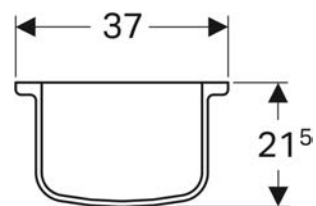

Geberit Bambini half pedestal

TECHNICAL DATA

Product material

Sanitary ceramic

TO ORDER ADDITIONALLY

- Fastening material

Art. no.	Colour / surface	B cm	H cm	T cm
296500000	white	37	31	21.5