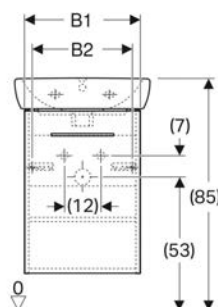

CHARACTERISTICS

- FSC™ C134279 certified
- Wall-hung
- With one door
- Opening with handle
- Door with soft closing
- With one fixed shelf
- Hinge side left or right
- Moisture-resistant

- Delivered preassembled

TECHNICAL DATA

Product material

Sanitary ceramic / high-compressed three-layer chipboard

SCOPE OF DELIVERY

- Handrinse basin

- Cabinet for handrinse basin
- Fastening material
- Handle

ACCESSORIES

- Geberit Selnova Square set of narrow feet
- Geberit power socket element

Art. no.	Colour / surface	Tap hole	Overflow	B cm	B1 cm	B2 cm	B3 cm	B4 cm	Washbasin width cm	H cm	H1 cm	H2 cm	H3 cm	T cm	T1 cm	T2 cm	T3 cm	T4 cm	T5 cm	T6 cm
502.742.00.1	white / high-gloss coated	central	visible	36	32.3	25.9	29.1	32	36	65.2	9.5	15	11	28	25.3	22.4	18.9	9.5	16	5.5
502.743.00.1 * New	lava / matt coated	central	visible	36	32.3	25.9	29.1	32	36	65.2	9.5	15	11	28	25.3	22.4	18.9	9.5	16	5.5