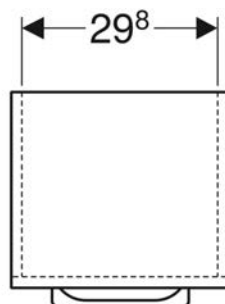

CHARACTERISTICS

- FSC™ C134279 certified
- Wall-hung
- With one door
- Opening with handle
- With one movable shelf
- Door with soft closing
- Hinge side left or right

- Moisture-resistant
- Delivered preassembled

TECHNICAL DATA

Product material High-compressed three-layer chipboard

SCOPE OF DELIVERY

- Fastening material
- Handle

ACCESSORIES

- Geberit Selnova Square set of narrow feet
- Geberit power socket element
- Geberit towel hook

Art. no.	Colour / surface	B cm	H cm	T cm
501.272.00.1	white / high-gloss coated	33	65	29.7
501.273.00.1 *	lava / matt coated	33	65	29.7
501.274.00.1	hickory / wood-textured melamine	33	65	29.7