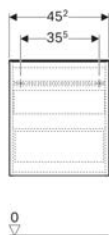

Characteristics

- FSC™ C134279 certified
- Wall-hung
- With one drawer
- With one internal drawer
- Opening with handle
- Exchangeable handle

- Drawer with soft closing
- Moisture-resistant
- Delivered preassembled

Technical data

Product material	High-compressed three-layer chipboard
Drawer load max.	30 kg

Scope of delivery

- Side cabinet
- Fastening material

Art. no.	Colour / surface	B	H	T	
503.010.01.1	Body and front: white / high-gloss coated Handle: white / matt powder-coated	45.2 cm	52 cm	47.5 cm	New
503.010.01.2	Body: white / high-gloss coated Front: white / shiny glass Handle: white / matt powder-coated	45.2 cm	52 cm	47.5 cm	New
503.010.01.3 *	Body and front: white / matt coated Handle: white / matt powder-coated	45.2 cm	52 cm	47.5 cm	New
503.010.JH.1	Body and front: oak / wood-textured melamine Handle: lava / matt powder-coated	45.2 cm	52 cm	47.5 cm	New
503.010.JK.1	Body and front: lava / matt coated Handle: lava / matt powder-coated	45.2 cm	52 cm	47.5 cm	New
503.010.JK.2	Body: lava / matt coated Front: lava / shiny glass Handle: lava / matt powder-coated	45.2 cm	52 cm	47.5 cm	New
503.010.JR.1 *	Body and front: hickory / wood-textured melamine Handle: lava / matt powder-coated	45.2 cm	52 cm	47.5 cm	New

* Order-based production