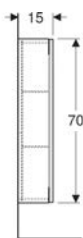

Application purposes

- For Geberit ONE, iCon, Acanto and VariForm series

Characteristics

- FSC™ C134279 certified
- Wall-hung
- With one door
- Door with soft closing

- Opening with recessed handle or push-to-open mechanism
- With two adjustable glass shelves
- Hinge side left or right
- Moisture-resistant
- Delivered preassembled

Technical data

Product material | High-compressed three-layer chipboard

Scope of delivery

- High-level cabinet
- 2 glass shelves

- Fastening material

Art. no.	Colour / surface	B	H	T	
502.318.01.1	Body and front: white / high-gloss coated	45 cm	70 cm	15 cm	
502.318.01.2	Body: white / high-gloss coated Front: white / shiny glass	45 cm	70 cm	15 cm	New
502.318.01.3 *	Body and front: white / matt coated	45 cm	70 cm	15 cm	
502.318.JH.1	Body and front: oak / wood-textured melamine	45 cm	70 cm	15 cm	
502.318.JK.1	Body and front: lava / matt coated	45 cm	70 cm	15 cm	
502.318.JK.2	Body: lava / matt coated Front: lava / shiny glass	45 cm	70 cm	15 cm	New
502.318.JL.1 *	Body and front: sand grey / high-gloss coated	45 cm	70 cm	15 cm	
502.318.JR.1 *	Body and front: hickory / wood-textured melamine	45 cm	70 cm	15 cm	

* Order-based production

Accessories

- Geberit towel hook
- Geberit power socket element