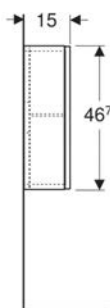

APPLICATION PURPOSES

- For Geberit ONE, iCon, Acanto and VariForm series

CHARACTERISTICS

- FSC™ C134279 certified
- Wall-hung
- With one door
- Door with soft closing

- Opening with recessed handle or push-to-open mechanism
- Movable glass shelf
- Hinge side left or right
- Moisture-resistant
- Delivered preassembled

SCOPE OF DELIVERY

- High-level cabinet
- Glass shelf
- Fastening material

TECHNICAL DATA

Product material High-compressed three-layer chipboard

ACCESSORIES

- Geberit towel hook
- Geberit power socket element

Art. no.	Colour / surface	B cm	H cm	T cm
502.319.01.1	Body and front: white / high-gloss coated	45	46.7	15
502.319.01.2 New	Body: white / high-gloss coated Front: white / shiny glass	45	46.7	15
502.319.01.3 *	Body and front: white / matt coated	45	46.7	15