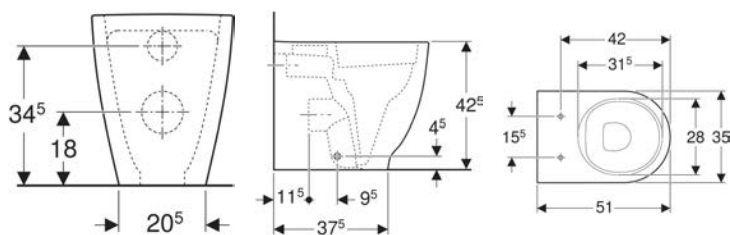

Application purposes

- For concealed cisterns
- For pressure flushing valves

Characteristics

- Floor-standing
- Back-to-wall
- Washdown WC
- Rimless WC ceramic appliance featuring Rimfree flush technology
- Type 1, full flush volume 6 / 5 / 4 l, in accordance with EN 997
- Horizontal or vertical outlet

- Type 2 in accordance with EN 997
- Flushes with 4.5 l
- 4 l flush
- Shrouded
- Hidden fastening
- Small projection
- Raised seat height

Technical data

Product material	Sanitary ceramic
Height-adjustable	No

Scope of delivery

- WC ceramic appliance

- Fastening material

To order additionally

- WC seat

Art. no.	Colour / surface	B	H	T
500.602.01.2	white	35 cm	42.5 cm	51 cm

Accessories

- Geberit connection set for floor-standing WC
- Geberit connection bend 90°