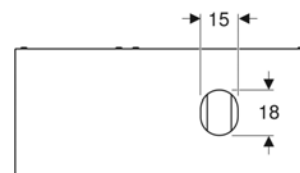

Example image

CHARACTERISTICS

- Suitable for all VariForm lay-on washbasins
- FSC™ C134279 certified
- Wall-hung
- With two drawers
- Opening with push-to-open mechanism
- Drawer with soft closing
- Drawers without trap cutout
- Moisture-resistant
- Delivered preassembled
- Cover plate made of compact laminate

- Lay-on washbasin can be mounted on the left or right side

- Fastening material

TECHNICAL DATA

Product material	High-compressed three-layer chipboard
Drawer load max.	30 kg

SCOPE OF DELIVERY

- Cabinet for washbasin
- Bottle trap with dip tube, space-saving model, $\varnothing$ 32 mm

ACCESSORIES

- Geberit towel rail for bathroom furniture
- Geberit towel rail for bathroom furniture, with radius corner
- Geberit towel rail for bathroom furniture, with right-angled corner
- Geberit VariForm drawer insert, H-partition, for top drawer
- Geberit VariForm drawer insert, H-partition, for bottom drawer
- Geberit towel hook

Art. no.	Colour / surface	B cm	B1 cm	H cm	T cm
501.171.00.1	Body and front: white / high-gloss coated Cover plate: white / matt melamine-covered	120	70.8	23.5	51
501.172.00.1 *	Body and front: lava / matt coated Cover plate: lava / matt melamine-covered	120	70.8	23.5	51