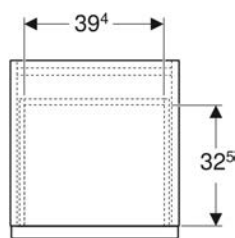

Characteristics

- FSC™ C134279 certified
- Wall-hung
- With two drawers
- Opening with handle
- Exchangeable handle

- Drawer with soft closing
- Moisture-resistant
- Delivered preassembled

Technical data

Product material	High-compressed three-layer chipboard
Drawer load max.	30 kg

Scope of delivery

- Low cabinet
- Fastening material

Art. no.	Colour / surface	B	H	T
502.315.01.1	Body and front: white / high-gloss coated Handle: white / matt powder-coated	45 cm	60 cm	47.6 cm
502.315.01.2	Body and front: white / high-gloss coated Handle: bright chrome-plated	45 cm	60 cm	47.6 cm
502.315.01.3 *	Body and front: white / matt coated Handle: white / matt powder-coated	45 cm	60 cm	47.6 cm
502.315.JH.1	Body and front: oak / wood-textured melamine Handle: lava / matt powder-coated	45 cm	60 cm	47.6 cm
502.315.JK.1	Body and front: lava / matt coated Handle: lava / matt powder-coated	45 cm	60 cm	47.6 cm
502.315.JL.1 *	Body and front: sand grey / high-gloss coated Handle: sand grey / matt powder-coated	45 cm	60 cm	47.6 cm
502.315.JR.1 *	Body and front: hickory / wood-textured melamine Handle: lava / matt powder-coated	45 cm	60 cm	47.6 cm

* Order-based production

Accessories

- Geberit set of narrow feet
- Geberit handle
- Geberit towel rail for bathroom furniture, with radius corner
- Geberit towel rail for bathroom furniture, with right-angled corner
- Geberit towel hook
- Geberit power socket element