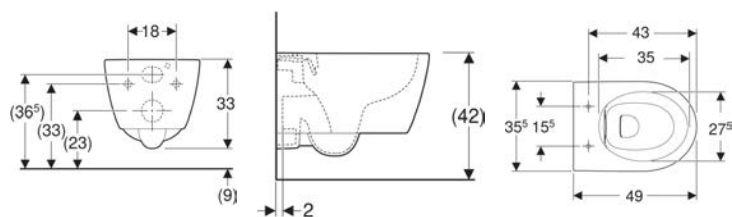

Geberit iCon wall-hung WC, washdown, small projection, shrouded, Rimfree

Application purposes

- For concealed cisterns
- Suitable for installation in small bathrooms and guest WCs

Characteristics

- Wall-hung
- Washdown WC
- Rimless WC ceramic appliance featuring Rimfree flush technology
- Easy fastening with Easy Fast Fixing (type EFF3)
- Type 1, full flush volume 6 / 5 / 4 l, in accordance with EN 997

- Type 2 in accordance with EN 997
- 4 l flush
- Shrouded
- Hidden fastening
- Small projection

Technical data

Product material	Sanitary ceramic
Fastening distance	18 cm
Height-adjustable	No

Scope of delivery

- Fastening material

To order additionally

- WC seat

Art. no.	Colour / surface	B	H	T	
502.380.00.1	white	35.5 cm	33 cm	49 cm	New