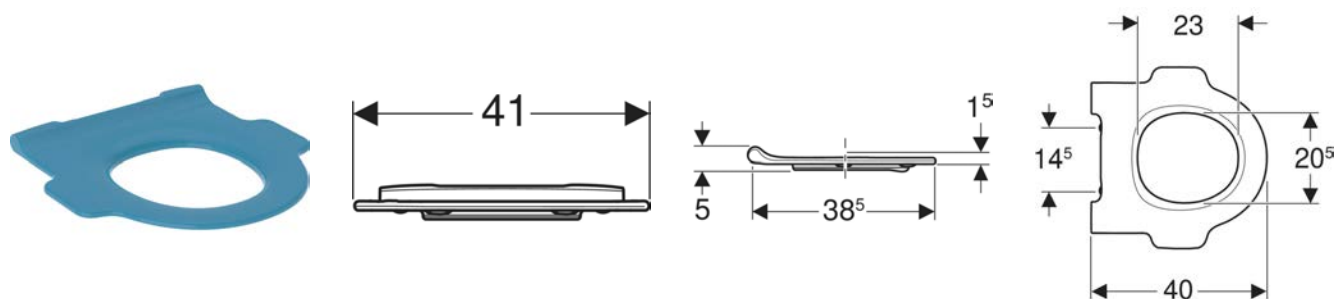

Geberit Bambini WC seat ring for children, with grips

Example image

APPLICATION PURPOSES

- For WCs for children, Rimfree

CHARACTERISTICS

- Child-friendly design
- With grips

- WC seat ring with overhang for protection against urine splashes
- Rounded edges for avoiding injuries
- Easy to clean
- WC seat with EasyMount hinges

TECHNICAL DATA

Product material	Thermoset
Fastening distance	14.5 cm

SCOPE OF DELIVERY

- WC seat ring

Art. no.	Colour / surface	B cm	H cm	T cm	Soft-closing mechanism	Fastening
502.971.01.1 New	white	41	5	40	no	from above
502.971.79.1 New	forest green	41	5	40	no	from above
502.971.FY.1 New	carmine red	41	5	40	no	from above