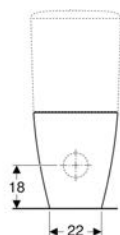

Application purposes

- For close-coupled exposed cistern

Characteristics

- Floor-standing
- Washdown WC
- Rimless WC ceramic appliance featuring Rimfree flush technology

- Type 1, full flush volume 6 l, in accordance with EN 997
- Multidirectional outlet
- Shrouded
- Hidden fastening

Technical data

Product material	Sanitary ceramic
Height-adjustable	No

Scope of delivery

- WC ceramic appliance

- Fastening material

To order additionally

- Cistern

- WC seat

Art. no.	Colour / surface	B	H	T
200930000	white	35.5 cm	40 cm	63.5 cm
200930600	white / KeraTect	35.5 cm	40 cm	63.5 cm

Accessories

- Geberit P-bend set for floor-standing WC
- Geberit connection set for floor-standing WC
- Geberit connection bend 90° set with extension
- Geberit connection bend 90°