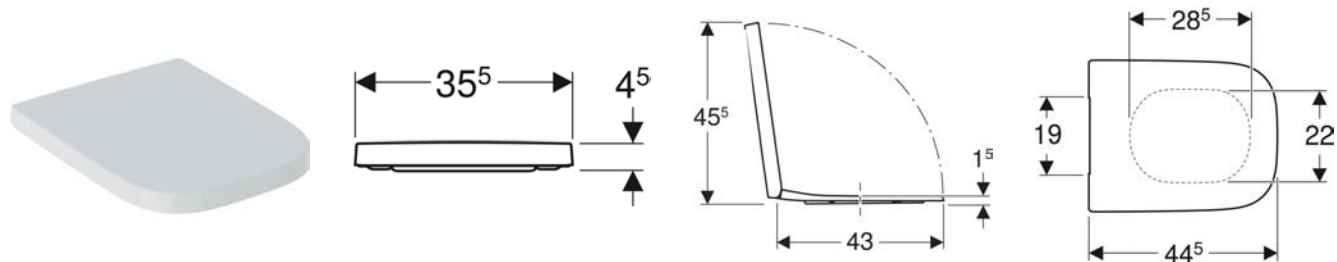

Geberit Selnova Square WC seat, fastening from above

Example image

CHARACTERISTICS

- Hinges made of metal
- Square design
- Overlapping WC lid

TECHNICAL DATA

Product material: Thermoset
Fastening distance: 15.5 cm

SCOPE OF DELIVERY

- WC seat

Art. no.	Colour / surface	B cm	H cm	T cm	Quick-release hinges	Soft-closing mechanism	Fastening	Hinge material
501.555.01.1	white / glossy	35.5	4.5	44.5	no	no	from above	Stainless steel
501.556.01.1	white / glossy	35.5	4.5	44.5	no	yes	from above	Chrome-plated brass
501.557.01.1	white / glossy	35.5	4.5	44.5	yes	yes	from above	Chrome-plated brass