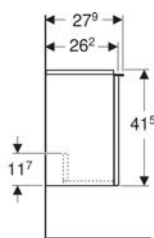

Characteristics

- FSC™ C134279 certified
- Wall-hung
- With one door
- Door with soft closing
- Can be subdivided for service room

- Opening with handle
- Exchangeable handle
- Moisture-resistant
- Delivered preassembled

Technical data

Product material | High-compressed three-layer chipboard

Scope of delivery

- Cabinet for handrinse basin
- Fastening material

Art. no.	Colour / surface	B	Washbasin width	H	T	Door
502.301.01.1	Body and front: white / high-gloss coated Handle: white / matt powder-coated	37 cm	38 cm	41.5 cm	27.9 cm	Hinges left
502.301.01.2	Body and front: white / high-gloss coated Handle: bright chrome-plated	37 cm	38 cm	41.5 cm	27.9 cm	Hinges left
502.301.01.3 *	Body and front: white / matt coated Handle: white / matt powder-coated	37 cm	38 cm	41.5 cm	27.9 cm	Hinges left
502.301.JH.1	Body and front: oak / wood-textured melamine Handle: lava / matt powder-coated	37 cm	38 cm	41.5 cm	27.9 cm	Hinges left
502.301.JK.1	Body and front: lava / matt coated Handle: lava / matt powder-coated	37 cm	38 cm	41.5 cm	27.9 cm	Hinges left
502.301.JL.1 *	Body and front: sand grey / high-gloss coated Handle: sand grey / matt powder-coated	37 cm	38 cm	41.5 cm	27.9 cm	Hinges left
502.301.JR.1 *	Body and front: hickory / wood-textured melamine Handle: lava / matt powder-coated	37 cm	38 cm	41.5 cm	27.9 cm	Hinges left
502.300.01.1	Body and front: white / high-gloss coated Handle: white / matt powder-coated	37 cm	38 cm	41.5 cm	27.9 cm	Hinges right
502.300.01.2	Body and front: white / high-gloss coated Handle: bright chrome-plated	37 cm	38 cm	41.5 cm	27.9 cm	Hinges right
502.300.01.3 *	Body and front: white / matt coated Handle: white / matt powder-coated	37 cm	38 cm	41.5 cm	27.9 cm	Hinges right
502.300.JH.1	Body and front: oak / wood-textured melamine Handle: lava / matt powder-coated	37 cm	38 cm	41.5 cm	27.9 cm	Hinges right
502.300.JL.1 *	Body and front: sand grey / high-gloss coated Handle: sand grey / matt powder-coated	37 cm	38 cm	41.5 cm	27.9 cm	Hinges right
502.300.JR.1 *	Body and front: hickory / wood-textured melamine Handle: lava / matt powder-coated	37 cm	38 cm	41.5 cm	27.9 cm	Hinges right

* Order-based production

Accessories

- Geberit handle
- Geberit power socket element