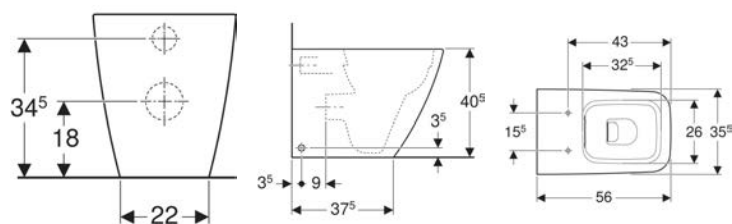

Geberit iCon Square floor-standing WC, washdown, back-to-wall, shrouded, Rimfree

Application purposes

- For concealed cisterns
- For pressure flushing valves

Characteristics

- Floor-standing
- Back-to-wall
- Washdown WC
- Rimless WC ceramic appliance featuring Rimfree flush technology

- Type 1, full flush volume 6 / 5 / 4 l, in accordance with EN 997
- Horizontal or vertical outlet
- Flushes with 4.5 l
- 4 l flush
- Shrouded
- Hidden fastening

Technical data

Product material	Sanitary ceramic
Height-adjustable	No

Scope of delivery

- Fastening material

To order additionally

- WC seat

Art. no.	Colour / surface	B	H	T
211910000	white	35.5 cm	40.5 cm	56 cm
211910600	white / KeraTect	35.5 cm	40.5 cm	56 cm

Accessories

- Geberit P-bend set for floor-standing WC
- Geberit connection set for floor-standing WC
- Geberit connection bend 90°