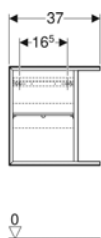

Characteristics

- FSC™ C134279 certified
- Wall-hung
- With one movable shelf

- Moisture-resistant
- Delivered preassembled

Technical data

Product material | High-compressed three-layer chipboard

Scope of delivery

- Side cabinet
- Fastening material

Art. no.	Colour / surface	B	H	T	T1
502.324.01.1	white / high-gloss coated	37 cm	40 cm	24.5 cm	21 cm
502.324.01.3 *	white / matt coated	37 cm	40 cm	24.5 cm	21 cm
502.324.JH.1	oak / wood-textured melamine	37 cm	40 cm	24.5 cm	21 cm
502.324.JK.1	lava / matt coated	37 cm	40 cm	24.5 cm	21 cm
502.324.JL.1 *	sand grey / high-gloss coated	37 cm	40 cm	24.5 cm	21 cm
502.324.JR.1 *	hickory / wood-textured melamine	37 cm	40 cm	24.5 cm	21 cm
502.325.01.1	white / high-gloss coated	37 cm	40 cm	27.3 cm	24 cm
502.325.01.3 *	white / matt coated	37 cm	40 cm	27.3 cm	24 cm
502.325.JH.1	oak / wood-textured melamine	37 cm	40 cm	27.3 cm	24 cm
502.325.JK.1	lava / matt coated	37 cm	40 cm	27.3 cm	24 cm
502.325.JL.1 *	sand grey / high-gloss coated	37 cm	40 cm	27.3 cm	24 cm
502.325.JR.1 *	hickory / wood-textured melamine	37 cm	40 cm	27.3 cm	24 cm

* Order-based production

Accessories

- Geberit towel hook

- Side element with depth 24.5 cm only for Geberit iCon cabinet for handrinse basin, with one door
- Side element with depth 27.3 cm only for Geberit iCon cabinet for handrinse basin, with one drawer