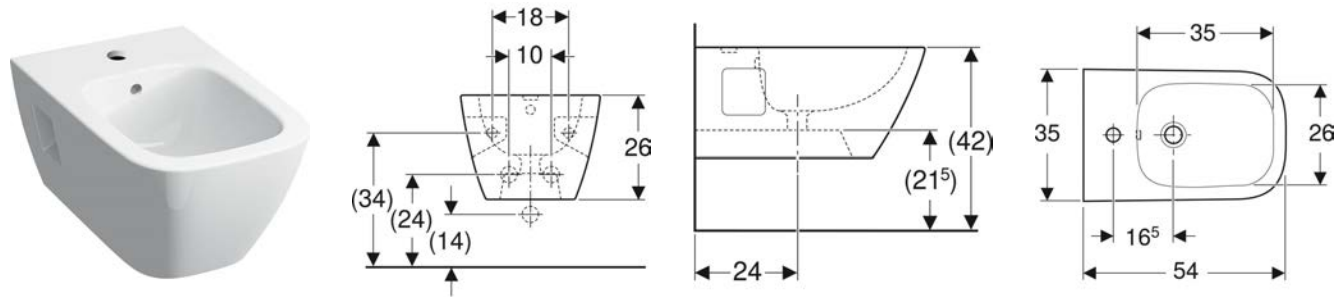

Geberit Selnova Square Premium wall-hung bidet, semi-shrouded

APPLICATION PURPOSES

- For single-hole taps with flexible hoses

CHARACTERISTICS

- Wall-hung
- Hidden water supply connection
- Semi-shrouded

TECHNICAL DATA

Product material

Sanitary ceramic

Art. no.	Colour / surface	Overflow	B cm	H cm	T cm
501.547.01.1	white	visible	35	26	54