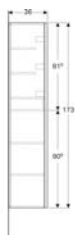

* Order-based production

Accessories

- Geberit towel hook
- Geberit power socket element

Geberit Acanto tall cabinet with two doors

Example image

Characteristics

- FSC™ C134279 certified
- Wall-hung
- With two doors
- Opening with handle
- With one lockable internal drawer
- Hinge side left or right
- Door with soft closing