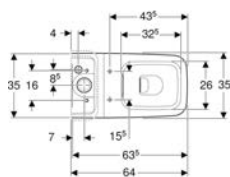

Application purposes

- For close-coupled exposed cistern

Characteristics

- Floor-standing
- Washdown WC
- Rimless WC ceramic appliance featuring Rimfree flush technology

- Type 1, full flush volume 6 l, in accordance with EN 997
- Multidirectional outlet
- Shrouded
- Hidden fastening

Technical data

Product material	Sanitary ceramic
Height-adjustable	No

Scope of delivery

- WC ceramic appliance

- Fastening material

To order additionally

- Cistern

- WC seat

Art. no.	Colour / surface	B	H	T
200930000	white	35.5 cm	40 cm	63.5 cm
200930600	white / KeraTect	35.5 cm	40 cm	63.5 cm

Accessories

- Geberit P-bend set for floor-standing WC
- Geberit connection set for floor-standing WC
- Geberit connection bend 90° set with extension
- Geberit connection bend 90°