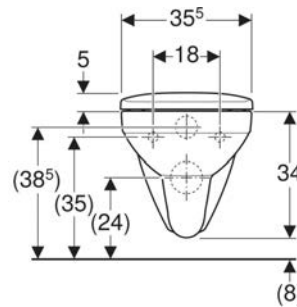

Geberit Selnova Square set of wall-hung WC, washdown, Rimfree, with WC seat

APPLICATION PURPOSES

- For concealed cisterns
- For pressure flushing valves

CHARACTERISTICS

- Wall-hung
- Washdown WC

- Rimless WC ceramic appliance featuring Rimfree flush technology
- Square design
- Type 1, full flush volume 6 / 4 l, in accordance with EN 997
- Type 2 in accordance with EN 997
- 4 l flush
- Overlapping WC lid
- Antibacterial
- Lid made of Duroplast

TECHNICAL DATA

Product material	Sanitary ceramic
Fastening distance	18 cm
Height-adjustable	No

SCOPE OF DELIVERY

- WC ceramic appliance
- WC seat

Art. no.	Colour / surface	B cm	H cm	T cm	Quick-release hinges	Soft-closing mechanism	Fastening	Hinge material
501.961.00.1	WC ceramic appliance: white	35.5	39	53	yes	yes	from above	Chrome-plated brass