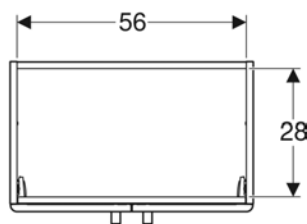

Art. no.	Colour / surface	B cm	Washbasin width cm	H cm	T cm
501.613.01.1	Body: white / matt coated Front: white / high-gloss coated	40	45	60.4	34

Geberit Selnova Compact cabinet for washbasin, with two doors