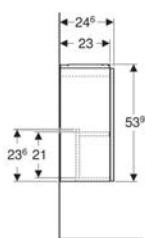

Characteristics

- FSC™ C134279 certified
- Wall-hung
- With one door
- Hinge side left or right
- Opening with push-to-open mechanism

- Door with soft closing
- Moisture-resistant
- Delivered preassembled

Technical data

Product material | High-compressed three-layer chipboard

Scope of delivery

- Cabinet for handrinse basin
- Fastening material

Art. no.	Colour / surface	B	Washbasin width	H	T	
503.001.01.1	Body and front: white / high-gloss coated Handle: white / matt powder-coated	39.2 cm	40 cm	53.9 cm	24.6 cm	New
503.001.01.2	Body: white / high-gloss coated Front: white / shiny glass Handle: white / matt powder-coated	39.2 cm	40 cm	53.9 cm	24.6 cm	New
503.001.01.3 *	Body and front: white / matt coated Handle: white / matt powder-coated	39.2 cm	40 cm	53.9 cm	24.6 cm	New
503.001.JH.1	Body and front: oak / wood-textured melamine Handle: lava / matt powder-coated	39.2 cm	40 cm	53.9 cm	24.6 cm	New
503.001.JK.1	Body and front: lava / matt coated Handle: lava / matt powder-coated	39.2 cm	40 cm	53.9 cm	24.6 cm	New
503.001.JK.2	Body: lava / matt coated Front: lava / shiny glass Handle: lava / matt powder-coated	39.2 cm	40 cm	53.9 cm	24.6 cm	New
503.001.JR.1 *	Body and front: hickory / wood-textured melamine Handle: lava / matt powder-coated	39.2 cm	40 cm	53.9 cm	24.6 cm	New

* Order-based production