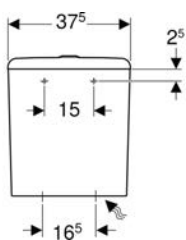

Application purposes

- For close-coupled installation

Characteristics

- Dual flush
- Water supply connection on the bottom right

Technical data

Flush volume, factory setting	4 / 2.6 l
Flush volume large, adjustment range	4 / 6 l
Flush volume small, adjustment range	2.6 / 4 l
Product material	Sanitary ceramic

Scope of delivery

- Mechanism

Art. no.	Colour / surface	B	H	T
500.214.01.1	white	37.5 cm	43 cm	14.5 cm