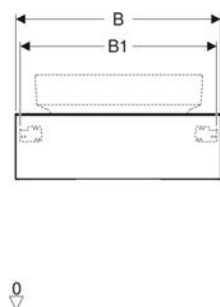

CHARACTERISTICS

- Suitable for all VariForm lay-on washbasins
- FSC™ C134279 certified
- Wall-hung
- With one drawer
- Opening with push-to-open mechanism
- Drawer with soft closing
- Drawers without trap cutout
- Moisture-resistant
- Delivered preassembled

- Cover plate made of compact laminate

- Fastening material

TECHNICAL DATA

Product material	High-compressed three-layer chipboard
Drawer load max.	30 kg

SCOPE OF DELIVERY

- Cabinet for washbasin
- Bottle trap with dip tube, space-saving model, $\varnothing$ 32 mm

ACCESSORIES

- Geberit towel rail for bathroom furniture
- Geberit towel rail for bathroom furniture, with radius corner
- Geberit towel rail for bathroom furniture, with right-angled corner
- Geberit VariForm drawer insert, H-partition, for top drawer
- Geberit VariForm drawer insert, H-partition, for bottom drawer
- Geberit towel hook

Art. no.	Colour / surface	B cm	B1 cm	H cm	T cm
501.159.00.1	Body and front: white / high-gloss coated Cover plate: white / matt melamine-covered	75	71	23.5	51
501.160.00.1 *	Body and front: lava / matt coated Cover plate: lava / matt melamine-covered	75	71	23.5	51