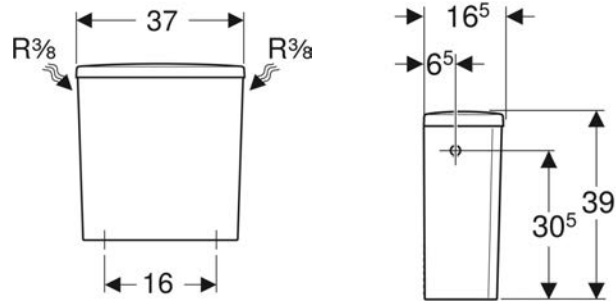

Geberit Selnova Square exposed cistern, close-coupled, dual flush, lateral water supply connection

APPLICATION PURPOSES

- For close-coupled installation
- For water supply connections 3/8"

- Type 1, full flush volume 6 l, in accordance with EN 997
- Water supply connection on the left/right

Flush volume small, adjustment range

3 l

Product material

Sanitary ceramic

CHARACTERISTICS

- Dual flush

TECHNICAL DATA

Flush volume, factory setting

6 / 3 l

Flush volume large, adjustment range

6 l

SCOPE OF DELIVERY

- Exposed cistern, close-coupled
- Mechanism

Art. no.	Colour / surface	B cm	H cm	T cm
500.267.01.1	white	37	39	16.5