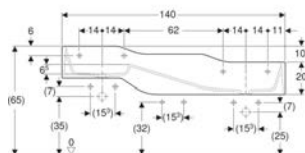

Example image

APPLICATION PURPOSES

- For children
- For schools, childcare facilities and other educational facilities
- Suitable for children of different age groups
- For playing and learning
- For mounting on solid walls or drywalls
- For mounting on Geberit GIS set for Bambini play and washspace
- To install on Geberit Duofix elements for washbasins

CHARACTERISTICS

- Three washbasin areas
- Three different heights
- Small projection
- Integrated storage function with slide and haptic area for water play and multi-sensory experience
- Rounded edges for avoiding injuries
- Shockproof
- Scratchproof
- Easy cleaning
- Seamless surface repair

TECHNICAL DATA

Product material Varicor

SCOPE OF DELIVERY

- Washing trough

ACCESSORIES

- Geberit waste outlet with free outlet, screen
- Geberit waste outlet with free outlet and valve cover
- Geberit P-trap for washbasin, with sleeve, horizontal outlet

Art. no.	Colour / surface	Tap hole	Overflow	Drain	B cm	H cm	T cm
502.976.00.1 New	Washing trough: alpine white Decor: none	central, left and right	without	left and right	140	30	39
502.976.79.1 * New	Washing trough: alpine white Decor: forest green / light green	central, left and right	without	left and right	140	30	39