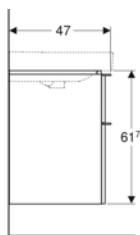

Characteristics

- FSC™ C134279 certified
- Wall-hung
- With two drawers
- Opening with handle
- Drawer with soft closing

- Moisture-resistant
- Drawer frame made of metal
- Delivered preassembled

Technical data

Product material	High-compressed three-layer chipboard
Drawer load max.	30 kg

Scope of delivery

- Cabinet for washbasin
- Fastening material

Art. no.	Colour / surface	B	B1	B2	Washbasin width	H	T
500.352.00.1	Body and front: white / high-gloss coated Handle: white / matt powder-coated	58.4 cm	53.5 cm	51.4 cm	60 cm	61.7 cm	47 cm
500.352.JK.1 *	Body and front: lava / matt coated Handle: lava / matt powder-coated	58.4 cm	53.5 cm	51.4 cm	60 cm	61.7 cm	47 cm
500.352.JL.1 *	Body and front: sand grey / high-gloss coated Handle: sand grey / matt powder-coated	58.4 cm	53.5 cm	51.4 cm	60 cm	61.7 cm	47 cm
500.352.JR.1	Body and front: hickory / wood-textured melamine Handle: lava / matt powder-coated	58.4 cm	53.5 cm	51.4 cm	60 cm	61.7 cm	47 cm
500.353.00.1	Body and front: white / high-gloss coated Handle: white / matt powder-coated	73.4 cm	68.5 cm	66.4 cm	75 cm	61.7 cm	47 cm
500.353.JK.1 *	Body and front: lava / matt coated Handle: lava / matt powder-coated	73.4 cm	68.5 cm	66.4 cm	75 cm	61.7 cm	47 cm
500.353.JL.1 *	Body and front: sand grey / high-gloss coated Handle: sand grey / matt powder-coated	73.4 cm	68.5 cm	66.4 cm	75 cm	61.7 cm	47 cm
500.353.JR.1	Body and front: hickory / wood-textured melamine Handle: lava / matt powder-coated	73.4 cm	68.5 cm	66.4 cm	75 cm	61.7 cm	47 cm
500.354.00.1	Body and front: white / high-gloss coated Handle: white / matt powder-coated	88.4 cm	83.5 cm	81.4 cm	90 cm	61.7 cm	47 cm
500.354.JK.1 *	Body and front: lava / matt coated Handle: lava / matt powder-coated	88.4 cm	83.5 cm	81.4 cm	90 cm	61.7 cm	47 cm
500.354.JL.1 *	Body and front: sand grey / high-gloss coated Handle: sand grey / matt powder-coated	88.4 cm	83.5 cm	81.4 cm	90 cm	61.7 cm	47 cm
500.354.JR.1	Body and front: hickory / wood-textured melamine Handle: lava / matt powder-coated	88.4 cm	83.5 cm	81.4 cm	90 cm	61.7 cm	47 cm
500.355.00.1	Body and front: white / high-gloss coated Handle: white / matt powder-coated	118.4 cm	113.5 cm	111.4 cm	120 cm	61.7 cm	47 cm
500.355.JK.1 *	Body and front: lava / matt coated Handle: lava / matt powder-coated	118.4 cm	113.5 cm	111.4 cm	120 cm	61.7 cm	47 cm
500.355.JL.1 *	Body and front: sand grey / high-gloss coated Handle: sand grey / matt powder-coated	118.4 cm	113.5 cm	111.4 cm	120 cm	61.7 cm	47 cm
500.355.JR.1	Body and front: hickory / wood-textured melamine Handle: lava / matt powder-coated	118.4 cm	113.5 cm	111.4 cm	120 cm	61.7 cm	47 cm