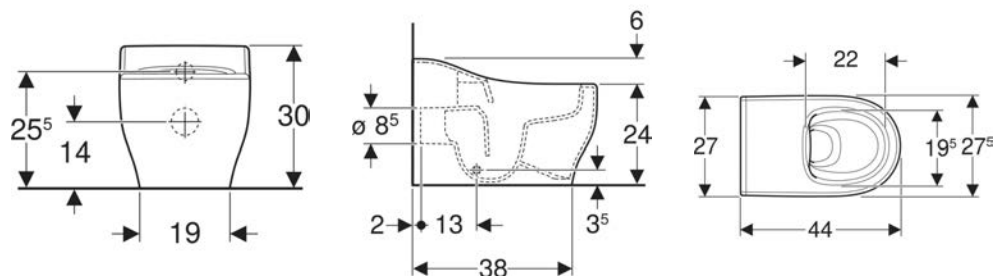

Geberit Bambini floor-standing WC for small children, washdown, Rimfree

APPLICATION PURPOSES

- For small children
- For childcare
- For replacing potties
- For concealed cisterns

CHARACTERISTICS

- Floor-standing
- Back-to-wall

- Washdown WC
- Rimless WC ceramic appliance featuring Rimfree flush technology
- Type 1, full flush volume 5 / 4 l, according to EN 997
- Horizontal outlet
- Outlet diameter 85 mm
- Shrouded
- Hidden fastening
- Height of upper edge of sanitary ceramic: 24 cm
- Potty chair shape

TECHNICAL DATA

Product material	Sanitary ceramic
Height-adjustable	No

SCOPE OF DELIVERY

- WC ceramic appliance
- Fastening material

Art. no.	Colour / surface	B cm	H cm	T cm
502.965.00.1 New	white	27.5	30	44