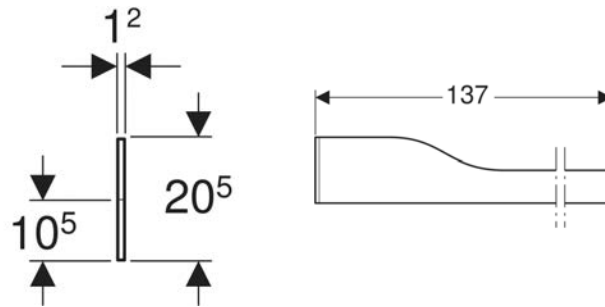

Geberit Bambini decorative cover, front, for play and washspace, for three washbasin taps, lower basin on the right

Example image

APPLICATION PURPOSES

- For Bambini play and washspaces

- Scratchproof
- Easy cleaning
- Seamless surface repair

TECHNICAL DATA

Product material Varicor

CHARACTERISTICS

- Shockproof

SCOPE OF DELIVERY

- Decorative cover

Art. no.	Colour / surface
430360016	white alpine / matt
430360226	blue Varicor no. 226 / matt
430360227	red Varicor no. 227 / matt
430360229	green Varicor no. 229 / matt