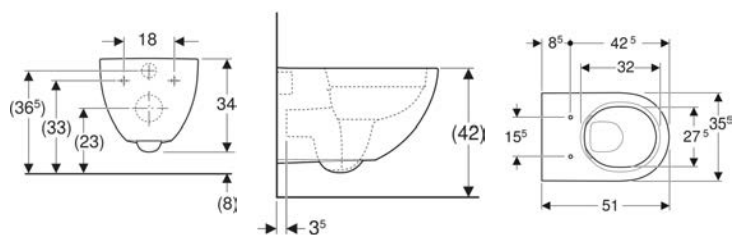

Geberit Acanto wall-hung WC, washdown, shrouded, Rimfree

Application purposes

- For concealed cisterns
- For pressure flushing valves

Characteristics

- Wall-hung
- Washdown WC
- Rimless WC ceramic appliance featuring Rimfree flush technology
- Easy fastening with Easy Fast Fixing (type EFF3)

- Type 1, full flush volume 6 / 5 / 4 l, in accordance with EN 997
- Type 2 in accordance with EN 997
- 4 l flush
- Shrouded
- Hidden fastening

Technical data

Product material	Sanitary ceramic
Fastening distance	18 cm
Height-adjustable	No

Scope of delivery

- Fastening material

To order additionally

- WC seat

Art. no.	Colour / surface	B	H	T
500.600.01.2	white	35.5 cm	34 cm	51 cm