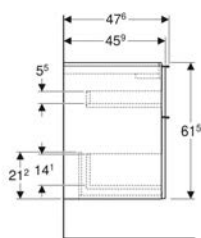

Characteristics

- FSC™ C134279 certified
- Wall-hung
- With two drawers
- Opening with handle
- Exchangeable handle
- Drawer with soft closing

- Drawer without trap cutout
- Moisture-resistant
- Delivered preassembled

Technical data

Product material	High-compressed three-layer chipboard
Drawer load max.	30 kg

Scope of delivery

- Cabinet for washbasin

- Fastening material

Art. no.	Mix & Match	Colour / surface	B	B1	B2	Washbasin width	H	T
502.303.01.1	Yes	Body and front: white / high-gloss coated Handle: white / matt powder-coated	59.2 cm	53.8 cm	51.7 cm	60 cm	61.5 cm	47.6 cm
502.303.01.2	Yes	Body and front: white / high-gloss coated Handle: bright chrome-plated	59.2 cm	53.8 cm	51.7 cm	60 cm	61.5 cm	47.6 cm
502.303.01.3 *	Yes	Body and front: white / matt coated Handle: white / matt powder-coated	59.2 cm	53.8 cm	51.7 cm	60 cm	61.5 cm	47.6 cm
502.303.JH.1	Yes	Body and front: oak / wood-textured melamine Handle: lava / matt powder-coated	59.2 cm	53.8 cm	51.7 cm	60 cm	61.5 cm	47.6 cm
502.303.JK.1	Yes	Body and front: lava / matt coated Handle: lava / matt powder-coated	59.2 cm	53.8 cm	51.7 cm	60 cm	61.5 cm	47.6 cm
502.303.JL.1 *	Yes	Body and front: sand grey / high-gloss coated Handle: sand grey / matt powder-coated	59.2 cm	53.8 cm	51.7 cm	60 cm	61.5 cm	47.6 cm
502.303.JR.1 *	Yes	Body and front: hickory / wood-textured melamine Handle: lava / matt powder-coated	59.2 cm	53.8 cm	51.7 cm	60 cm	61.5 cm	47.6 cm
502.304.01.1	Yes	Body and front: white / high-gloss coated Handle: white / matt powder-coated	74 cm	68.6 cm	66.5 cm	75 cm	61.5 cm	47.6 cm
502.304.01.2	Yes	Body and front: white / high-gloss coated Handle: bright chrome-plated	74 cm	68.6 cm	66.5 cm	75 cm	61.5 cm	47.6 cm
502.304.01.3 *	Yes	Body and front: white / matt coated Handle: white / matt powder-coated	74 cm	68.6 cm	66.5 cm	75 cm	61.5 cm	47.6 cm
502.304.JH.1	Yes	Body and front: oak / wood-textured melamine Handle: lava / matt powder-coated	74 cm	68.6 cm	66.5 cm	75 cm	61.5 cm	47.6 cm
502.304.JK.1	Yes	Body and front: lava / matt coated Handle: lava / matt powder-coated	74 cm	68.6 cm	66.5 cm	75 cm	61.5 cm	47.6 cm
502.304.JL.1 *	Yes	Body and front: sand grey / high-gloss coated Handle: sand grey / matt powder-coated	74 cm	68.6 cm	66.5 cm	75 cm	61.5 cm	47.6 cm