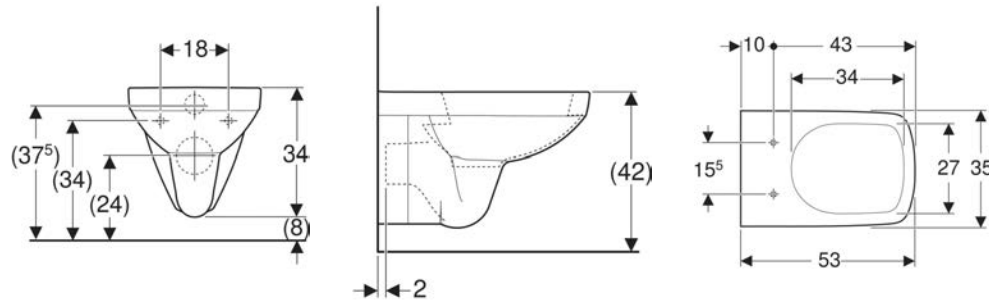

Geberit Selnova Square wall-hung WC, washdown

APPLICATION PURPOSES

- For concealed cisterns
- For pressure flushing valves

CHARACTERISTICS

- Wall-hung
- Washdown WC

- With flush rim
- Type 1, full flush volume 6 / 4 l, in accordance with EN 997
- Type 2 in accordance with EN 997
- 4 l flush

Height-adjustable

No

SCOPE OF DELIVERY

- WC ceramic appliance

TO ORDER ADDITIONALLY

- WC seat

TECHNICAL DATA

Product material: Sanitary ceramic
Fastening distance: 18 cm

Art. no.	Colour / surface	B cm	H cm	T cm
500.270.01.1	white	35	34	53