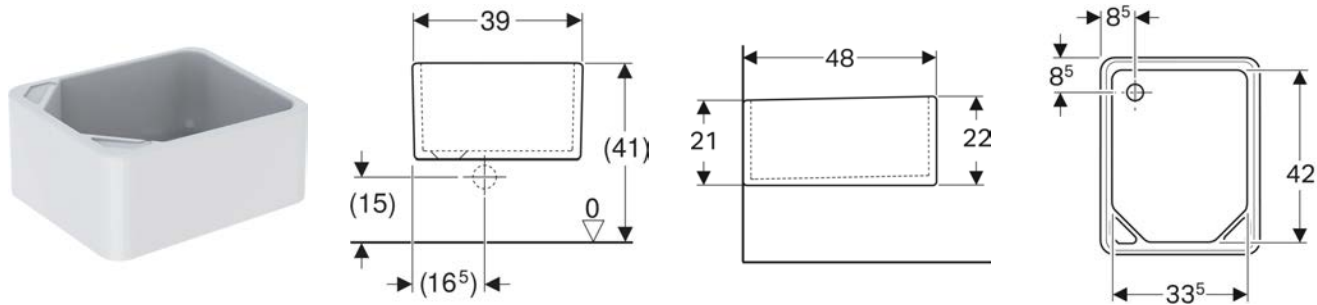

Geberit Publica foot basin

APPLICATION PURPOSES

- For mounting on T-console brackets or for underpinning
- For mounting on washtops
- For washing and caring of the feet
- For industry and commerce

TECHNICAL DATA

Product material Fireclay

SCOPE OF DELIVERY

- Foot basin

TO ORDER ADDITIONALLY

- Fastening material

ACCESSORIES

- Geberit waste outlet with overflow pipe, for cleaner sink
- Geberit P-trap for kitchen sink, horizontal outlet

Art. no.	Colour / surface	Overflow	B cm	H cm	T cm
10800000	white	without	39	21	48