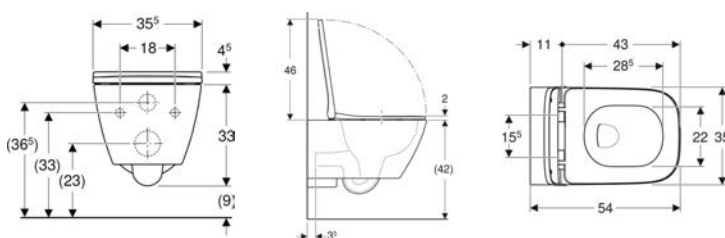

Geberit Smyle Square wall-hung WC set, washdown, shrouded, Rimfree, with WC seat, overlapping lid

Application purposes

- For concealed cisterns
- For pressure flushing valves

Characteristics

- Wall-hung
- Washdown WC
- Rimless WC ceramic appliance featuring Rimfree flush technology
- Easy fastening with Easy Fast Fixing (type EFF3)
- Type 1, full flush volume 6 / 5 / 4 l, in accordance with EN 997

- 4 l flush
- Shrouded
- Hidden fastening
- WC seat made of Duroplast, antibacterial
- Overlapping WC lid

Technical data

Product material	Sanitary ceramic
Fastening distance	18 cm
Height-adjustable	No

Scope of delivery

- WC ceramic appliance
- WC seat
- Fastening material

Art. no.	Colour / surface	B	H	T	Quick-release hinges	Soft-closing mechanism	Fastening	Hinge material
500.683.00.2	white	35.5 cm	37.5 cm	54 cm	yes	yes	from above	Chrome-plated brass