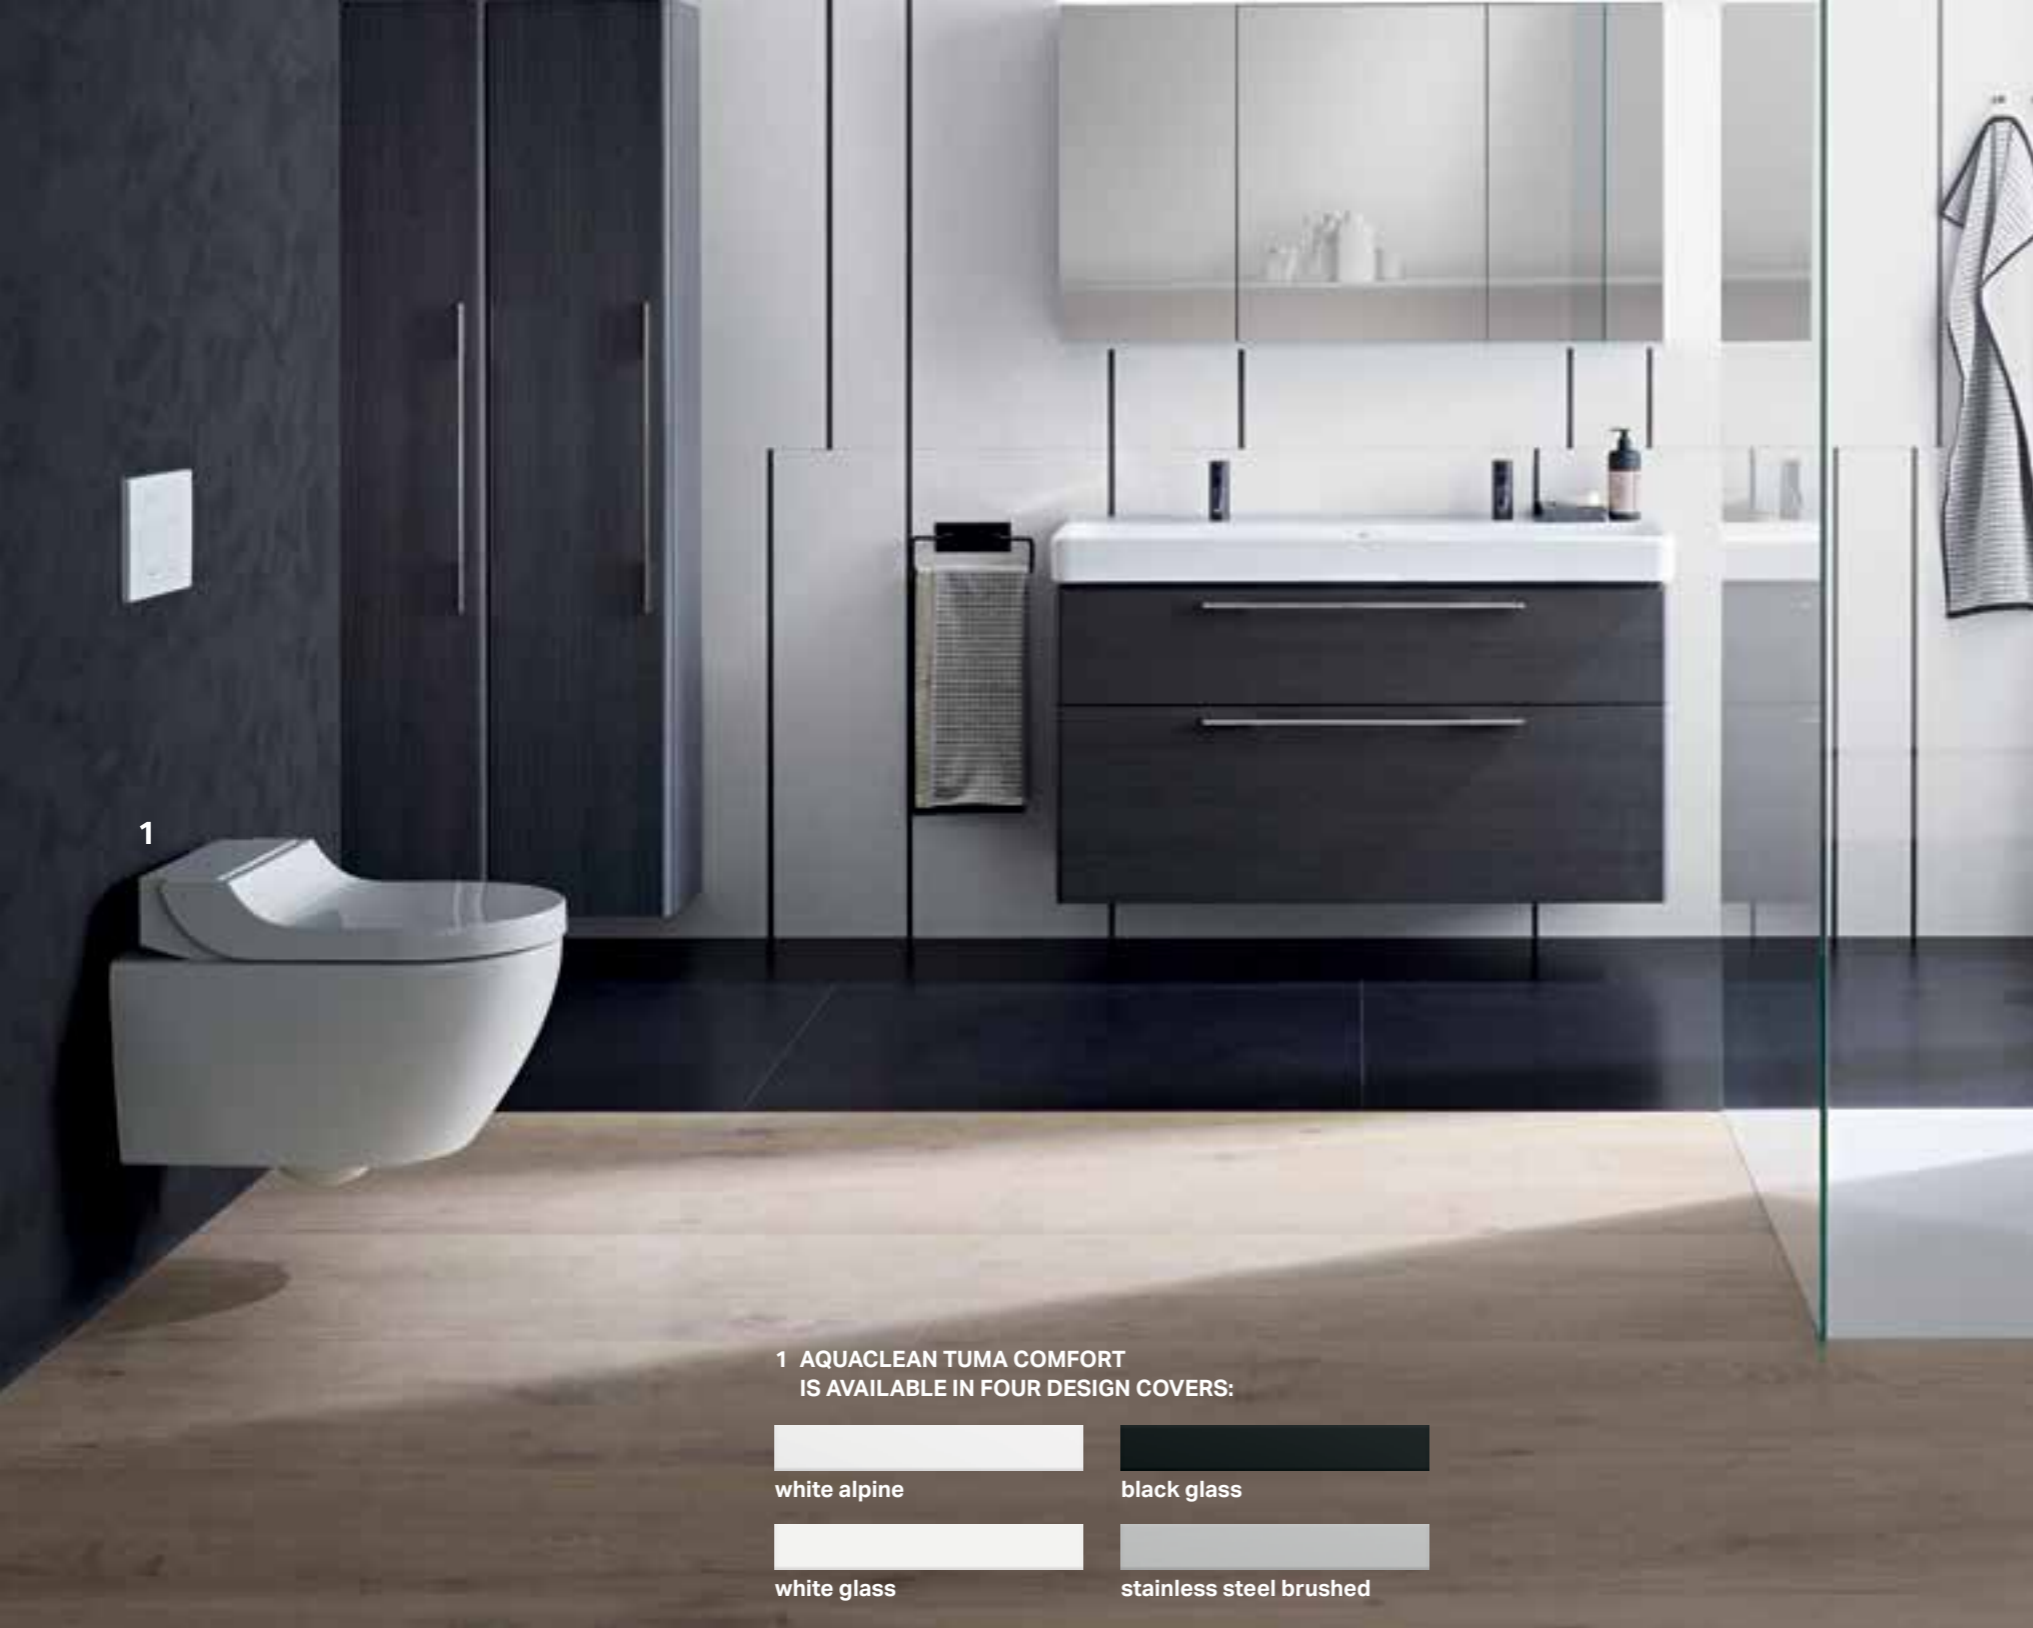

1 AQUACLEAN TUMA COMFORT IS AVAILABLE IN FOUR DESIGN COVERS:

white alpine	black glass
white glass	stainless steel brushed