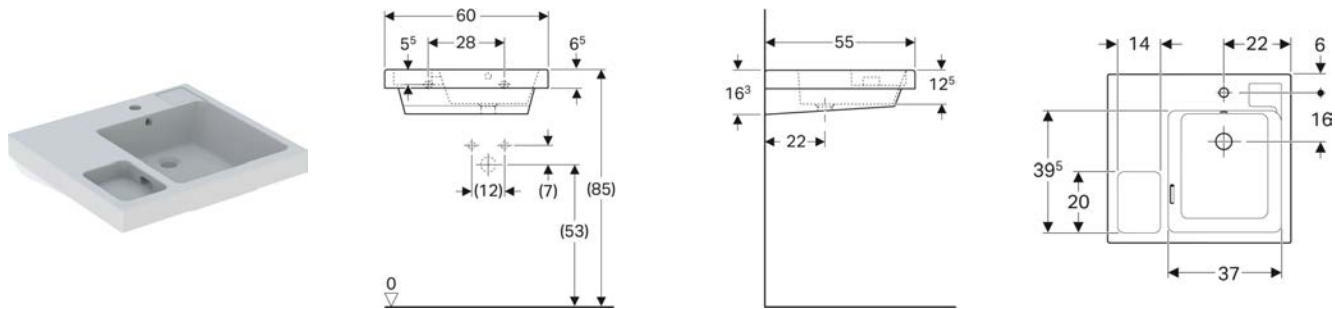

Geberit Bambini washbasin with recessed sponge tray

APPLICATION PURPOSES

- For schools and other educational facilities

- Large shelf surface
- Integrated tray for sponges and cleaning cloths

ACCESSORIES

- Geberit dip tube trap for washbasin, horizontal outlet
- Geberit waste outlet with push actuation

CHARACTERISTICS

- Asymmetrical

TECHNICAL DATA

Product material: Fine fireclay

Art. no.	Colour / surface	Tap hole	Overflow	B cm	H cm	T cm	Shelf space
162700000	white	right	visible	60	16.3	55	left