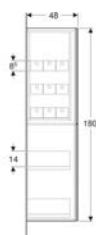

Geberit tall cabinet with two cargoes

Application purposes

- For Geberit ONE, iCon, Acanto and VariForm series

Characteristics

- FSC™ C134279 certified
- Wall-hung
- With two drawers

- Wooden organiser boxes
- Drawer with soft closing
- Moisture-resistant
- Delivered preassembled

Technical data

Product material	High-compressed three-layer chipboard
Drawer load max.	30 kg

Scope of delivery

- Tall cabinet
- 9 organising boxes

- Fastening material

Art. no.	Colour / surface	B	H	T	
503.011.01.1	Body and front: white / high-gloss coated	24 cm	180 cm	48 cm	New
503.011.01.2	Body: white / high-gloss coated Front: white / shiny glass	24 cm	180 cm	48 cm	New
503.011.01.3 *	Body and front: white / matt coated	24 cm	180 cm	48 cm	New
503.011.JH.1	Body and front: oak / wood-textured melamine	24 cm	180 cm	48 cm	New
503.011.JK.1	Body and front: lava / matt coated	24 cm	180 cm	48 cm	New
503.011.JK.2	Body: lava / matt coated Front: lava / shiny glass	24 cm	180 cm	48 cm	New
503.011.JR.1 *	Body and front: hickory / wood-textured melamine	24 cm	180 cm	48 cm	New

* Order-based production

Accessories

- Geberit internal storage shelf
- Geberit organising box