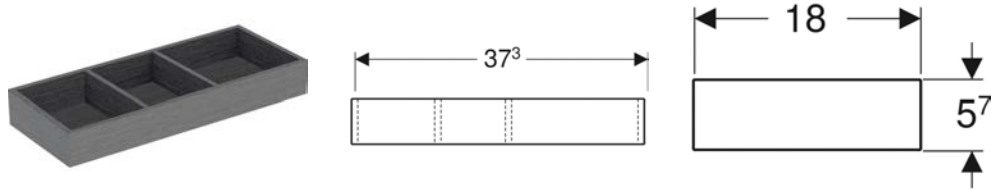

- Fastening material
- Template

Art. no.	Colour / surface	Tap hole	Overflow	B cm	H cm	T cm
500.681.01.1	white	central	visible	55	18.5	45

Geberit VariForm drawer insert, H-partition, for top drawer

CHARACTERISTICS