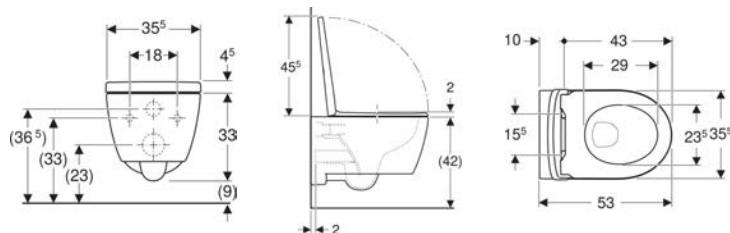

Geberit iCon wall-hung WC set, washdown, shrouded, Rimfree, with WC seat

Application purposes

- For concealed cisterns
- For pressure flushing valves

Characteristics

- Wall-hung
- Washdown WC
- Rimless WC ceramic appliance featuring Rimfree flush technology
- Easy fastening with Easy Fast Fixing (type EFF3)
- Type 1, full flush volume 6 / 5 / 4 l, in accordance with EN 997
- Quick-release hinges, lockable

- Type 2 in accordance with EN 997
- 4 l flush
- Shrouded
- Hidden fastening
- WC seat made of Duroplast
- Overlapping WC lid
- WC seat with EasyMount hinges

Technical data

Product material	Sanitary ceramic
Fastening distance	18 cm
Height-adjustable	No

Scope of delivery

- WC ceramic appliance
- WC seat
- Fastening material

Art. no.	Colour / surface	B	H	T	Quick-release hinges	Soft-closing mechanism	Fastening
501.663.JT.1	white / matt	35.5 cm	33 cm	53 cm	Yes, lockable	yes	from above