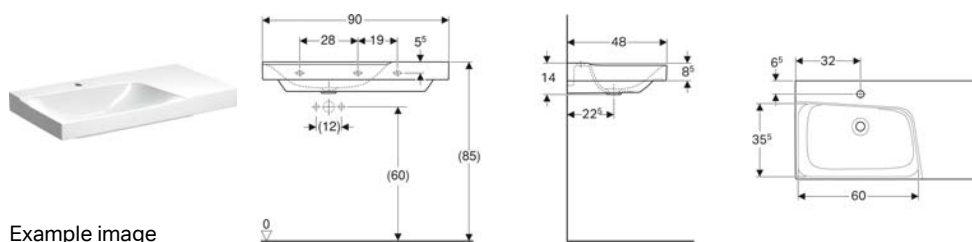

Geberit Xeno² washbasin with shelf surface

Example image

Characteristics

- Can be installed with a washbasin cabinet
- Asymmetrical

- With shelf surface

Technical data

Product material

Fine fireclay

To order additionally

- Washbasin connector

Art. no.	Colour / surface	Tap hole	Overflow	B	H	T	Shelf space
500.533.01.1	white / KeraTect	central	without	90 cm	14 cm	48 cm	right
500.534.01.1	white / KeraTect	without	without	90 cm	14 cm	48 cm	right
500.535.01.1	white / KeraTect	central	without	90 cm	14 cm	48 cm	left
500.536.01.1	white / KeraTect	without	without	90 cm	14 cm	48 cm	left

Accessories

- Geberit dip tube trap for washbasin, horizontal outlet
- Geberit waste outlet with free outlet and valve cover
- Geberit dip tube trap for washbasin, space-saving model, horizontal outlet
- Geberit waste outlet with free outlet, screen
- Geberit fastening material for washbasin

- Geberit Clou washbasin connector with lever actuation, only for washbasins with one tap hole. Only compatible with washbasins 60 and 90 cm with 1 tap hole when installed without a cabinet