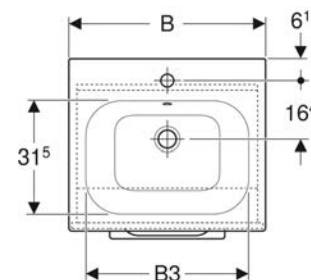

CHARACTERISTICS

- FSC™ C134279 certified
- Wall-hung
- Slim rim
- With one door
- With one fixed shelf
- Opening with handle
- Door with soft closing
- Hinge side left or right
- Moisture-resistant

- Delivered preassembled

TECHNICAL DATA

Product material: Fine fireclay / high-compressed three-layer chipboard

- Handle
- Fastening material

SCOPE OF DELIVERY

- Vanity basin
- Cabinet for vanity basin

ACCESSORIES

- Geberit Selnova Square set of narrow feet
- Geberit towel rail for bathroom furniture
- Geberit towel rail for bathroom furniture, with radius corner
- Geberit towel rail for bathroom furniture, with right-angled corner
- Geberit power socket element

Art. no.	Colour / surface	Tap hole	Overflow	B cm	B1 cm	B2 cm	B3 cm	Washbasin width cm	H cm	T cm
501.248.00.1	white / high-gloss coated	central	visible	55	53.8	47	49	55	65.2	50.2
501.249.00.1 * New	lava / matt coated	central	visible	55	53.8	47	49	55	65.2	50.2