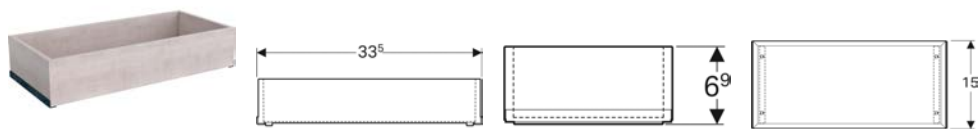

Geberit Acanto organising box

Example image

Characteristics

- FSC™ C134279 certified

Technical data

Product material | High-compressed three-layer chipboard

Art. no.	Colour / surface	→|
500.648.00.2	oak mystic	

→| Phasing out