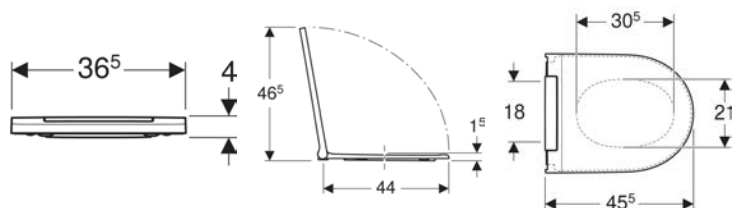

Geberit ONE WC seat

Characteristics

- WC seat made of Duroplast
- Slim design
- Overlapping WC lid
- WC seat ring and WC lid with soft-closing mechanism
- WC seat can be removed without tools

- Hinges made of plastic
- Stainless steel fixing bolt

Technical data

Product material	Thermoset
Fastening distance	18 cm

Scope of delivery

- WC seat

Art. no.	Colour / surface	B	H	T	Quick-release hinges	Soft-closing mechanism	Fastening	Hinge material
243.989.11.2	white alpine / glossy	36.5 cm	4 cm	45.5 cm	yes	yes	from above	Plastic
243.989.21.2	bright chrome-plated	36.5 cm	4 cm	45.5 cm	yes	yes	from above	Plastic
243.989.JT.2	white / matt	36.5 cm	4 cm	45.5 cm	yes	yes	from above	Plastic