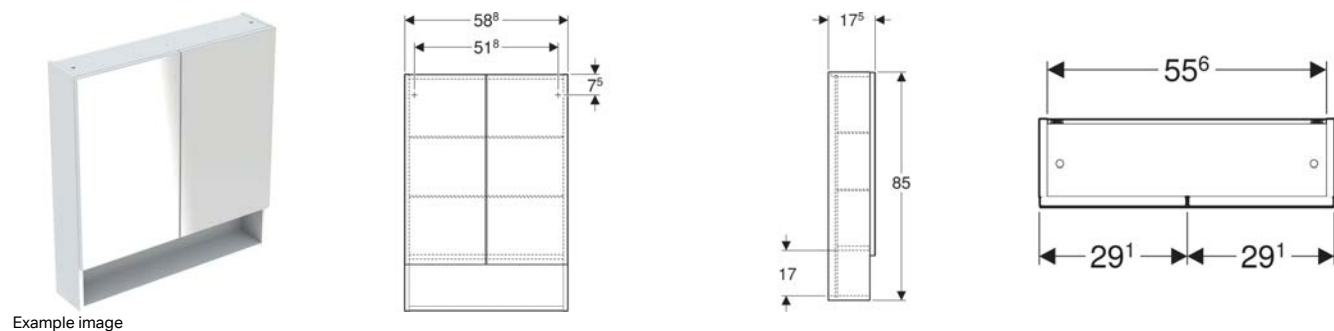

Geberit Selnova Square mirror cabinet with two doors and two glass shelves

CHARACTERISTICS

- FSC™ C134279 certified
- Wall-hung
- With two doors
- Doors mirrored on the outside
- Door with soft closing
- With open shelf surface
- With two adjustable glass shelves