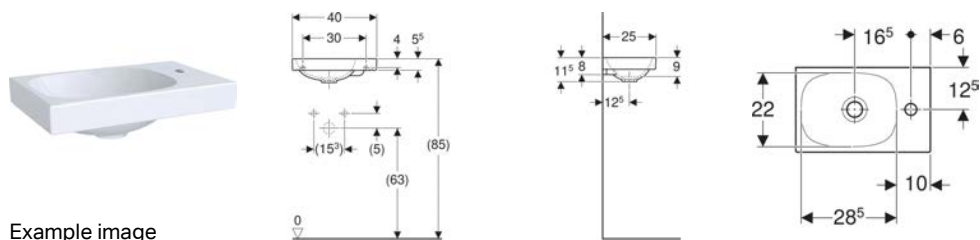

Geberit Acanto handrinse basin, right tap hole

Example image

Characteristics

- Can be installed with a washbasin cabinet
- Asymmetrical

Technical data

Product material | Fine fireclay

Art. no.	Colour / surface	Tap hole	Overflow	B	H	T
500.635.01.2	white	right	without	40 cm	11.5 cm	25 cm

Accessories

- Geberit waste outlet with free outlet and valve cover
- Geberit waste outlet with free outlet, screen
- Geberit dip tube trap for washbasin, horizontal outlet
- Geberit dip tube trap for washbasin, space-saving model, horizontal outlet
- Geberit fastening material for handrinse basin