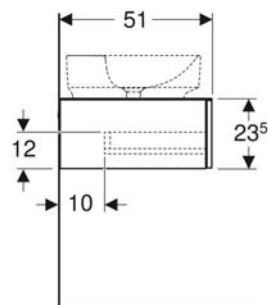

Example image

CHARACTERISTICS

- Suitable for all VariForm lay-on washbasins
- FSC™ C134279 certified
- Wall-hung
- With two drawers
- Opening with push-to-open mechanism
- Drawer with soft closing
- Drawers without trap cutout
- Moisture-resistant
- Delivered preassembled
- Cover plate made of compact laminate

- Lay-on washbasin can be mounted on the left or right side

- Fastening material

TECHNICAL DATA

Product material	High-compressed three-layer chipboard
Drawer load max.	30 kg

SCOPE OF DELIVERY

- Cabinet for washbasin
- Bottle trap with dip tube, space-saving model, $\varnothing$ 32 mm

ACCESSORIES

- Geberit towel rail for bathroom furniture
- Geberit towel rail for bathroom furniture, with radius corner
- Geberit towel rail for bathroom furniture, with right-angled corner
- Geberit VariForm drawer insert, H-partition, for top drawer
- Geberit VariForm drawer insert, H-partition, for bottom drawer
- Geberit towel hook

Art. no.	Colour / surface	B cm	B1 cm	H cm	T cm
501.171.00.1	Body and front: white / high-gloss coated Cover plate: white / matt melamine-covered	120	70.8	23.5	51
501.172.00.1 *	Body and front: lava / matt coated Cover plate: lava / matt melamine-covered	120	70.8	23.5	51