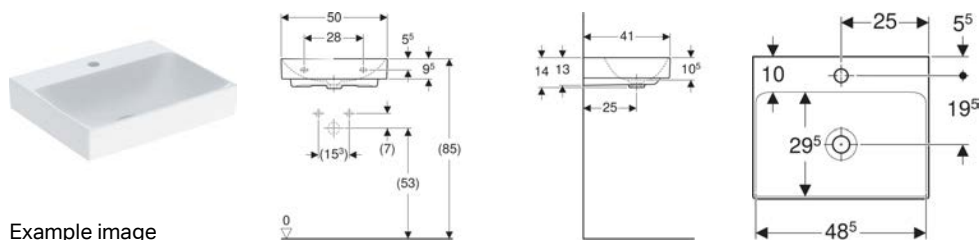

Geberit ONE handrinse basin

Example image

Characteristics

- Can be installed with a washbasin cabinet
- Vertical outlet

Technical data

Product material | Fine fireclay

Scope of delivery

- Handrinse basin

To order additionally

- Geberit washbasin connector and trap, space-saving model

Art. no.	Colour / surface	Tap hole	Overflow	B	B2	B3	Cabinet width	H	T	T1	T2	T3	Fastening points
505.020.01.6	white / KeraTect	central	without	50 cm	48.5 cm	25 cm	50 cm	14 cm	41 cm	25 cm	29.5 cm	19.5 cm	2
505.021.01.6	white / KeraTect	without	without	50 cm	48.5 cm	25 cm	50 cm	14 cm	41 cm	25 cm	29.5 cm		2

Accessories

- Geberit fastening material for washbasin

- A Geberit washbasin connector, space-saving model is required for the installation of the washbasin with base cabinet. See 'Assortment overview – Geberit ONE washbasin connectors space-saving model' or online catalogue, washbasin accessories