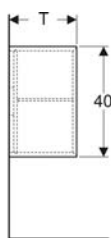

Characteristics

- FSC™ C134279 certified
- Wall-hung
- With one movable shelf

- Moisture-resistant
- Delivered preassembled

Technical data

Product material | High-compressed three-layer chipboard

Scope of delivery

- Side cabinet
- Fastening material

Art. no.	Colour / surface	B	H	T	T1
502.324.01.1	white / high-gloss coated	37 cm	40 cm	24.5 cm	21 cm
502.324.01.3 *	white / matt coated	37 cm	40 cm	24.5 cm	21 cm
502.324.JH.1	oak / wood-textured melamine	37 cm	40 cm	24.5 cm	21 cm
502.324.JK.1	lava / matt coated	37 cm	40 cm	24.5 cm	21 cm
502.324.JL.1 *	sand grey / high-gloss coated	37 cm	40 cm	24.5 cm	21 cm
502.324.JR.1 *	hickory / wood-textured melamine	37 cm	40 cm	24.5 cm	21 cm
502.325.01.1	white / high-gloss coated	37 cm	40 cm	27.3 cm	24 cm
502.325.01.3 *	white / matt coated	37 cm	40 cm	27.3 cm	24 cm
502.325.JH.1	oak / wood-textured melamine	37 cm	40 cm	27.3 cm	24 cm
502.325.JK.1	lava / matt coated	37 cm	40 cm	27.3 cm	24 cm
502.325.JL.1 *	sand grey / high-gloss coated	37 cm	40 cm	27.3 cm	24 cm
502.325.JR.1 *	hickory / wood-textured melamine	37 cm	40 cm	27.3 cm	24 cm

* Order-based production

Accessories

- Geberit towel hook

- Side element with depth 24.5 cm only for Geberit iCon cabinet for handrinse basin, with one door
- Side element with depth 27.3 cm only for Geberit iCon cabinet for handrinse basin, with one drawer