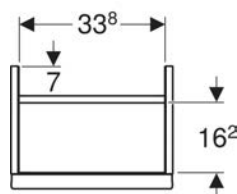

Characteristics

- FSC™ C134279 certified
- Wall-hung
- With one door
- Door with soft closing
- Can be subdivided for service room

- Opening with handle
- Exchangeable handle
- Moisture-resistant
- Delivered preassembled

Technical data

Product material | High-compressed three-layer chipboard

Scope of delivery

- Cabinet for handrinse basin
- Fastening material

Art. no.	Colour / surface	B	Washbasin width	H	T	Door
502.301.01.1	Body and front: white / high-gloss coated Handle: white / matt powder-coated	37 cm	38 cm	41.5 cm	27.9 cm	Hinges left
502.301.01.2	Body and front: white / high-gloss coated Handle: bright chrome-plated	37 cm	38 cm	41.5 cm	27.9 cm	Hinges left
502.301.01.3 *	Body and front: white / matt coated Handle: white / matt powder-coated	37 cm	38 cm	41.5 cm	27.9 cm	Hinges left
502.301.JH.1	Body and front: oak / wood-textured melamine Handle: lava / matt powder-coated	37 cm	38 cm	41.5 cm	27.9 cm	Hinges left
502.301.JK.1	Body and front: lava / matt coated Handle: lava / matt powder-coated	37 cm	38 cm	41.5 cm	27.9 cm	Hinges left
502.301.JL.1 *	Body and front: sand grey / high-gloss coated Handle: sand grey / matt powder-coated	37 cm	38 cm	41.5 cm	27.9 cm	Hinges left
502.301.JR.1 *	Body and front: hickory / wood-textured melamine Handle: lava / matt powder-coated	37 cm	38 cm	41.5 cm	27.9 cm	Hinges left
502.300.01.1	Body and front: white / high-gloss coated Handle: white / matt powder-coated	37 cm	38 cm	41.5 cm	27.9 cm	Hinges right
502.300.01.2	Body and front: white / high-gloss coated Handle: bright chrome-plated	37 cm	38 cm	41.5 cm	27.9 cm	Hinges right
502.300.01.3 *	Body and front: white / matt coated Handle: white / matt powder-coated	37 cm	38 cm	41.5 cm	27.9 cm	Hinges right
502.300.JH.1	Body and front: oak / wood-textured melamine Handle: lava / matt powder-coated	37 cm	38 cm	41.5 cm	27.9 cm	Hinges right
502.300.JL.1 *	Body and front: sand grey / high-gloss coated Handle: sand grey / matt powder-coated	37 cm	38 cm	41.5 cm	27.9 cm	Hinges right
502.300.JR.1 *	Body and front: hickory / wood-textured melamine Handle: lava / matt powder-coated	37 cm	38 cm	41.5 cm	27.9 cm	Hinges right

* Order-based production

Accessories

- Geberit handle
- Geberit power socket element