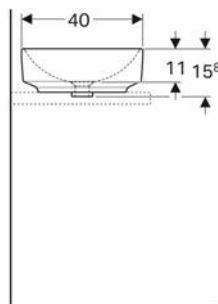

Geberit VariForm lay-on washbasin, elliptic

APPLICATION PURPOSES

- For mounting on washtops

CHARACTERISTICS

- Suitable for all VariForm bathroom furniture
- Elliptic
- Easy to mount thanks to provided cut-out template

- Can be installed with a washbasin cabinet

TECHNICAL DATA

Product material Fine fireclay

SCOPE OF DELIVERY

- Fastening material

- Template

ACCESSORIES

- Geberit waste outlet with free outlet and valve cover
- Geberit waste outlet with free outlet, screen

Art. no.	Colour / surface	Tap hole	Overflow	B cm	H cm	T cm
500.774.01.2	white	without	without	55	15.8	40