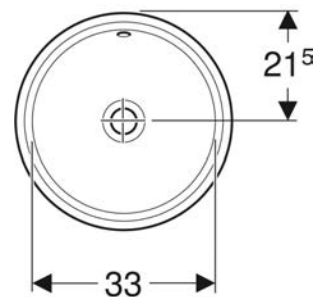

APPLICATION PURPOSES

- For mounting on washtops from below

CHARACTERISTICS

- Round
- Easy to mount thanks to provided cut-out template

TECHNICAL DATA

Product material: Sanitary ceramic

SCOPE OF DELIVERY

- Fastening material
- Template

ACCESSORIES

- Geberit waste outlet with free outlet and valve cover
- Geberit waste outlet with free outlet, screen

Art. no.	Colour / surface	Tap hole	Overflow	B cm	H cm	T cm
500.744.01.2	white	without	visible	40.5	18	42
500.746.01.2 *	white	without	without	40.5	18	42

* Order-based production