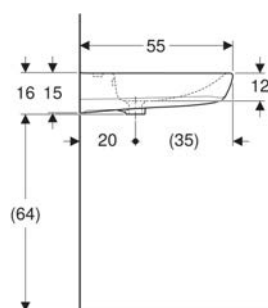

APPLICATION PURPOSES

- Suitable for use by wheelchair users

CHARACTERISTICS

- Ergonomically shaped front
- Shallow bowl

TECHNICAL DATA

Product material

Sanitary ceramic

SCOPE OF DELIVERY

- Washbasin

ACCESSORIES

- Geberit concealed trap for washbasin, with in-wall cabinet, ready-to-fit set, screen valve and overflow pipe, horizontal outlet
- Geberit set of concealed trap for washbasin, horizontal outlet

- Geberit dip tube trap for washbasin, space-saving model, horizontal outlet
- Geberit waste outlet with free outlet and valve cover
- Geberit waste outlet with free outlet, screen
- Geberit dip tube trap for washbasin, horizontal outlet
- Geberit fastening material for washbasin

Art. no.	Colour / surface	Tap hole	Overflow	B cm	B1 cm	B2 cm	B3 cm	H cm	T cm
500.187.01.1	white	central	without	55	48	54	27.5	16	55
500.302.01.1	white	central	visible	55	48	54	27.5	16	55
500.188.01.1	white	central	without	65	58	64	32.5	16	55