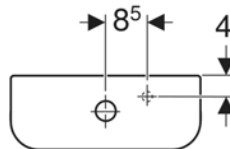

Application purposes

- For water supply connections 3/8"
- For close-coupled installation

Characteristics

- Dual flush

Scope of delivery

- Mechanism

- Water supply connection on the left/right or bottom
- Type 1, full flush volume 6 l, in accordance with EN 997

Technical data

Flush volume, factory setting	6 / 3 l
Flush volume small, adjustment range	3 / 4 l
Product material	Sanitary ceramic

Art. no.	Colour / surface	B	H	T
228950000	white	37.5 cm	42.5 cm	14.5 cm