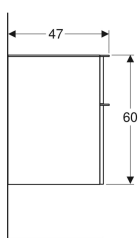

Characteristics

- FSC™ C134279 certified
- Wall-hung
- Can be connected with washbasin cabinet
- With two drawers
- Opening with handle
- Drawer with soft closing

- Moisture-resistant
- Drawer frame made of metal
- Cover plate made of glass
- Delivered preassembled

Technical data

Product material	High-compressed three-layer chipboard
Drawer load max.	30 kg

Scope of delivery

- Low cabinet
- Fastening material

Art. no.	Colour / surface	B	H	T
500.357.00.1	Body and front: white / high-gloss coated Handle: white / matt powder-coated	45 cm	60 cm	47 cm
500.357.JK.1 *	Body and front: lava / matt coated Handle: lava / matt powder-coated	45 cm	60 cm	47 cm
500.357.JL.1 *	Body and front: sand grey / high-gloss coated Handle: sand grey / matt powder-coated	45 cm	60 cm	47 cm
500.357.JR.1	Body and front: hickory / wood-textured melamine Handle: lava / matt powder-coated	45 cm	60 cm	47 cm

* Order-based production

Accessories

- Geberit towel rail for bathroom furniture
- Geberit drawer insert, H-partition, for top drawer
- Geberit drawer insert, T-partition, for top drawer
- Geberit set of feet
- Geberit light strip for drawer
- Geberit power socket element