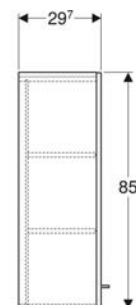

CHARACTERISTICS

- FSC™ C134279 certified
- Wall-hung
- With one door
- Door with soft closing
- Opening with handle
- With two movable shelves
- Hinge side left or right

- Moisture-resistant
- Delivered preassembled

TECHNICAL DATA

Product material High-compressed three-layer chipboard

SCOPE OF DELIVERY

- Handle
- Fastening material

ACCESSORIES

- Geberit Selnova Square set of narrow feet
- Geberit power socket element
- Geberit towel hook

Art. no.	Colour / surface	B cm	H cm	T cm
501.276.00.1	white / high-gloss coated	33	85	29.7
501.277.00.1 *	lava / matt coated	33	85	29.7
501.278.00.1	hickory / wood-textured melamine	33	85	29.7