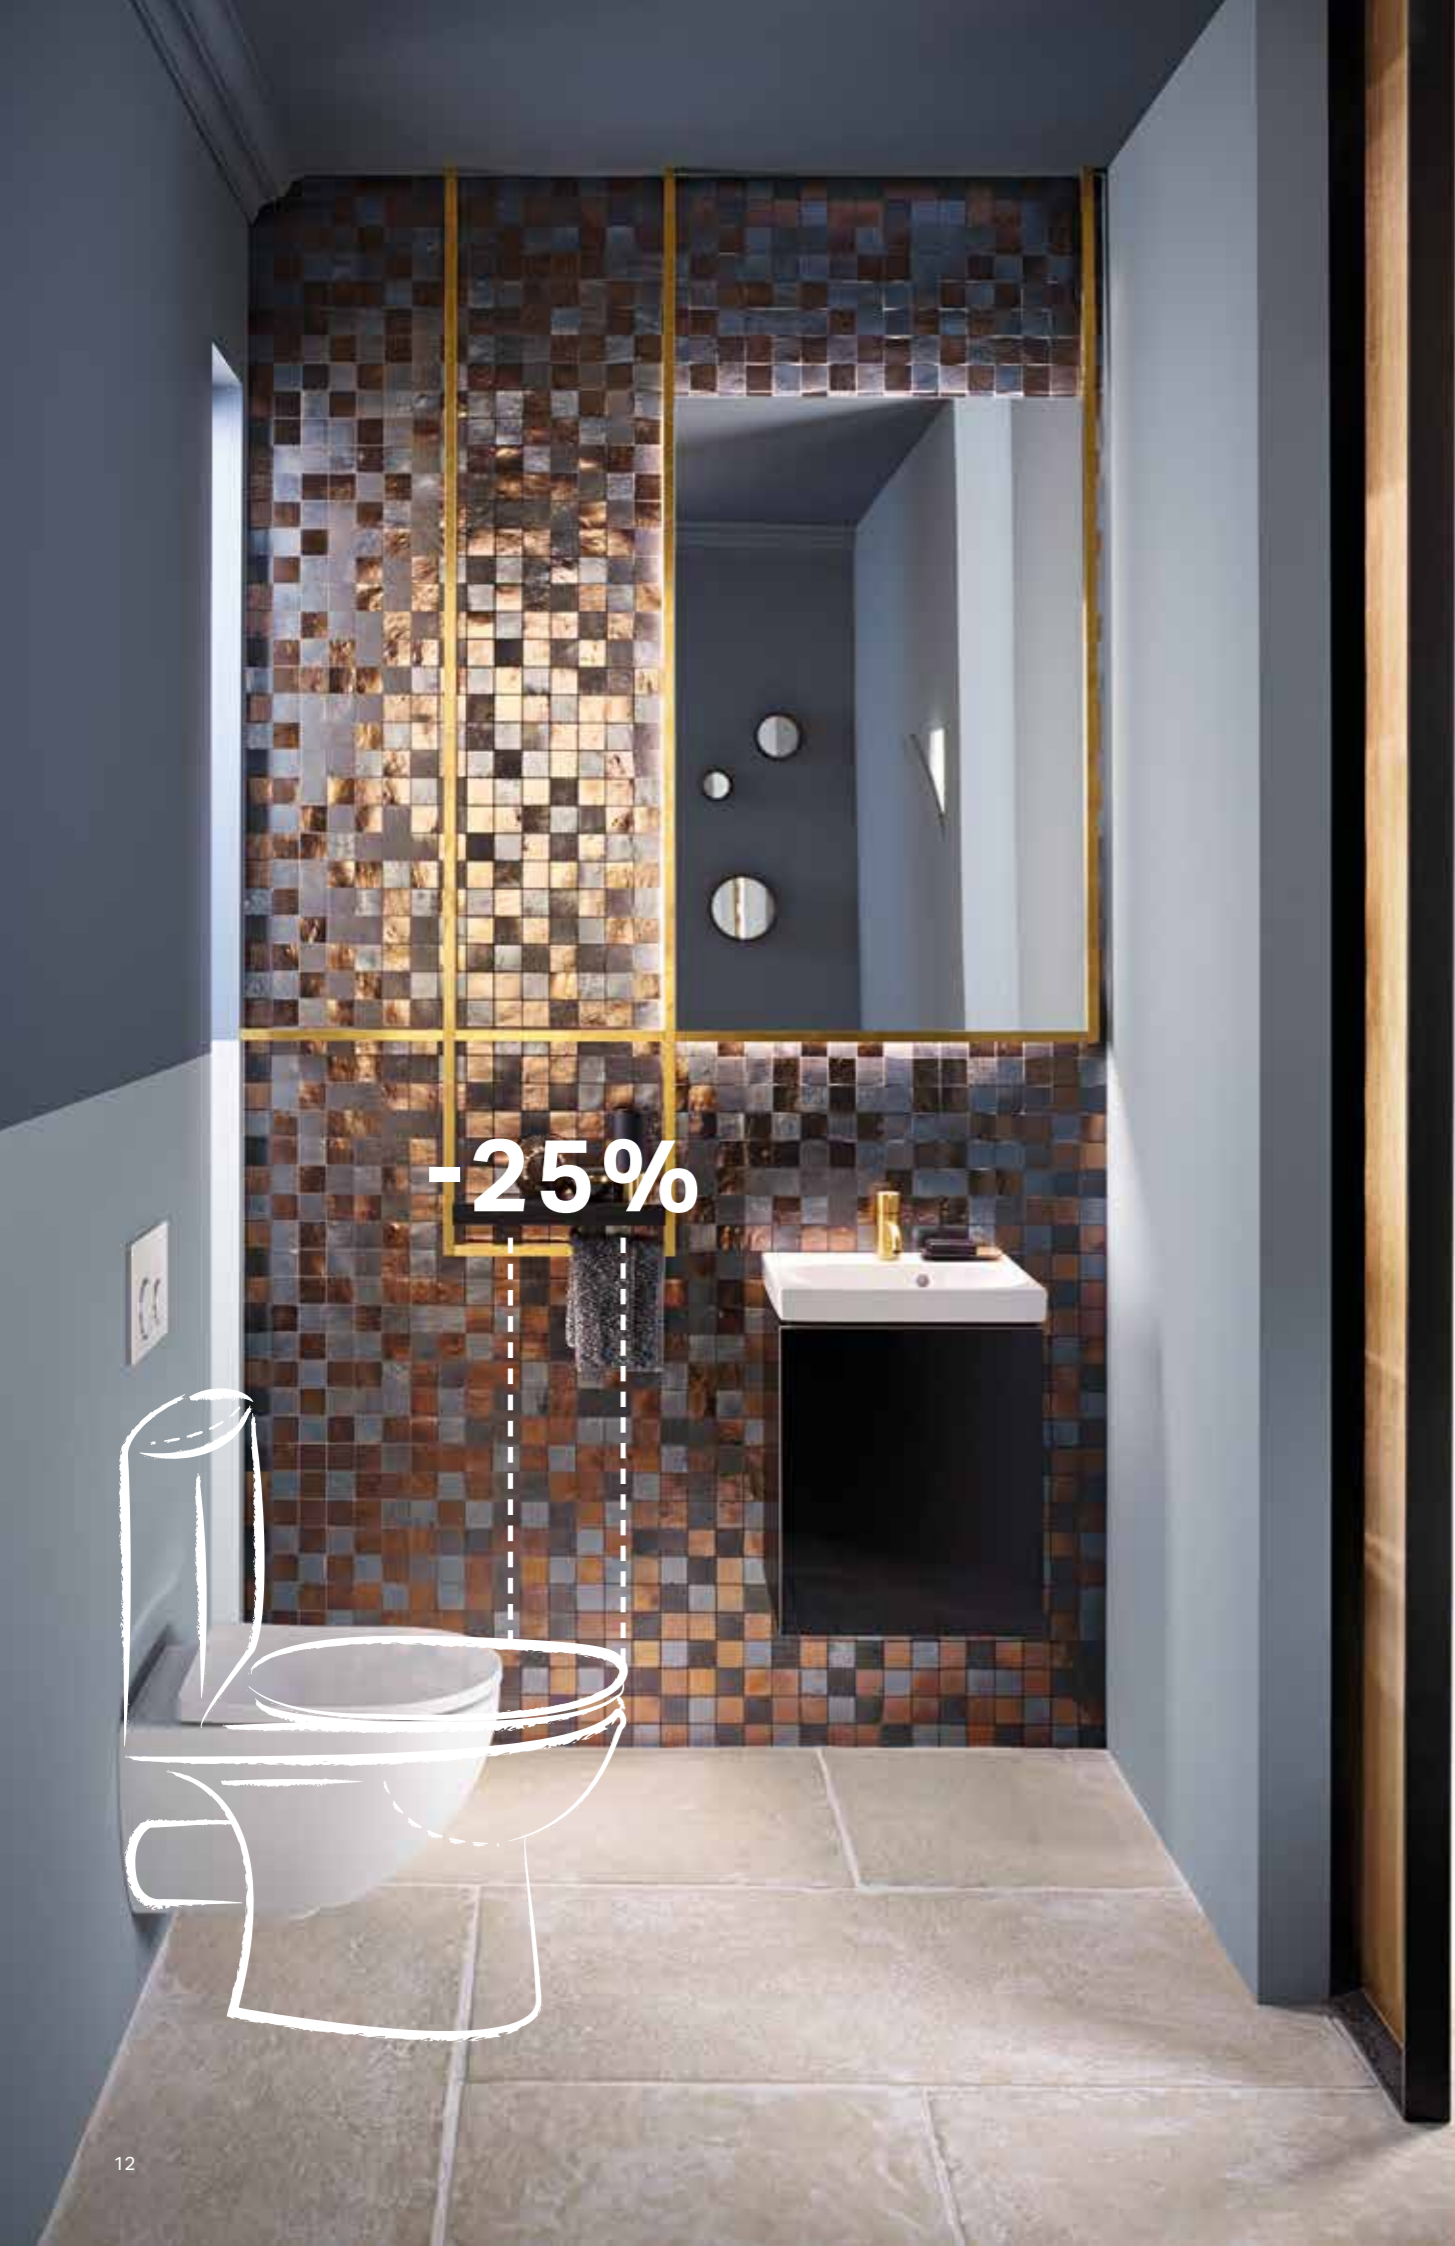

REASONS FOR WALL-HUNG CONCEALED SOLUTIONS

THE CONCEALED ADVANTAGES

SUSTAINABLE

A wall-hung solution needs much less cleaning agent than a floor-standing toilet. You are saving money and you are protecting the environment.

HYGIENIC

A floor-standing toilet with an exposed cistern offers much more space that has to be cleaned than a wall-hung concealed solution. The latter has far less corners or edges where dirt, dust and hair can get stuck. Germs have nowhere to hide.

TIME-SAVING

More hygienic does not mean that you need more time for cleaning the bathroom. On the contrary: with a wall-hung solution you clean the toilet much faster.

CONCLUSION

Saving material and time for cleaning means: you save money. Especially in public and semi-public areas like hotels or office buildings this is important.