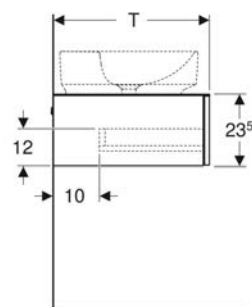

CHARACTERISTICS

- Suitable for all VariForm lay-on washbasins
- FSC™ C134279 certified
- Wall-hung
- With one drawer
- Opening with push-to-open mechanism
- Drawer with soft closing
- Drawers without trap cutout
- Moisture-resistant
- Delivered preassembled

- Cover plate made of compact laminate

- Fastening material

TECHNICAL DATA

Product material	High-compressed three-layer chipboard
Drawer load max.	30 kg

SCOPE OF DELIVERY

- Cabinet for washbasin
- Bottle trap with dip tube, space-saving model, $\varnothing$ 32 mm

ACCESSORIES

- Geberit towel rail for bathroom furniture
- Geberit towel rail for bathroom furniture, with radius corner
- Geberit towel rail for bathroom furniture, with right-angled corner
- Geberit VariForm drawer insert, H-partition, for top drawer
- Geberit VariForm drawer insert, H-partition, for bottom drawer
- Geberit towel hook

Art. no.	Colour / surface	B cm	B1 cm	H cm	T cm
501.159.00.1	Body and front: white / high-gloss coated Cover plate: white / matt melamine-covered	75	71	23.5	51
501.160.00.1 *	Body and front: lava / matt coated Cover plate: lava / matt melamine-covered	75	71	23.5	51