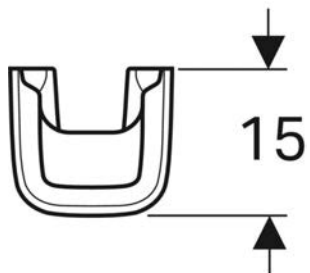

Geberit Selnova Square full pedestal

TECHNICAL DATA

Product material

Sanitary ceramic

SCOPE OF DELIVERY

- Full pedestal

Art. no.	Colour / surface	B cm	H cm	T cm
500.342.01.1	white	16.5	72	15