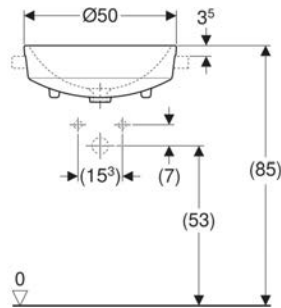

APPLICATION PURPOSES

- For mounting in washtops

CHARACTERISTICS

- Round

- Easy to mount thanks to provided cut-out template

TECHNICAL DATA

Product material

Sanitary ceramic

SCOPE OF DELIVERY

- Fastening material
- Template

Art. no.	Colour / surface	D cm	Tap hole	Overflow	B cm	H cm	T cm
500.782.01.2	white	50	central	visible	50	18.5	50
500.783.01.2	white	50	left and right	visible	50	18.5	50