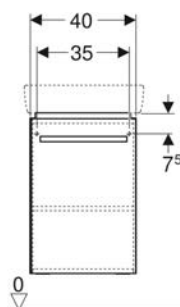

Geberit Selnova Compact cabinet for handrinse basin, with one door and service space

CHARACTERISTICS

- FSC™ C134279 certified
- Wall-hung
- With one door
- Opening with handle
- Door with soft closing
- With one movable shelf
- Hinge side left or right

- Moisture-resistant
- Front made of MDF
- Delivered preassembled

TECHNICAL DATA

Product material: High-compressed three-layer chipboard

SCOPE OF DELIVERY

- Fastening material

ACCESSORIES

- Geberit power socket element

Art. no.	Colour / surface	B cm	Washbasin width cm	H cm	T cm
501.613.01.1	Body: white / matt coated Front: white / high-gloss coated	40	45	60.4	34