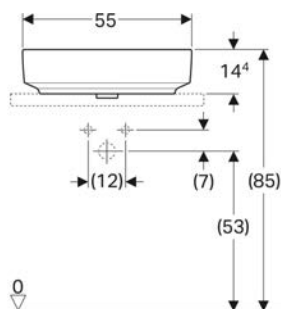

Geberit VariForm lay-on washbasin, rectangular

APPLICATION PURPOSES

- For mounting on washtops

CHARACTERISTICS

- Suitable for all VariForm bathroom furniture
- Rectangular
- Easy to mount thanks to provided cut-out template

- Can be installed with a washbasin cabinet

TECHNICAL DATA

Product material Fine fireclay

SCOPE OF DELIVERY

- Fastening material

- Template

ACCESSORIES

- Geberit waste outlet with free outlet and valve cover
- Geberit waste outlet with free outlet, screen

Art. no.	Colour / surface	Tap hole	Overflow	B cm	H cm	T cm
500.779.01.2	white	without	without	55	15.8	40