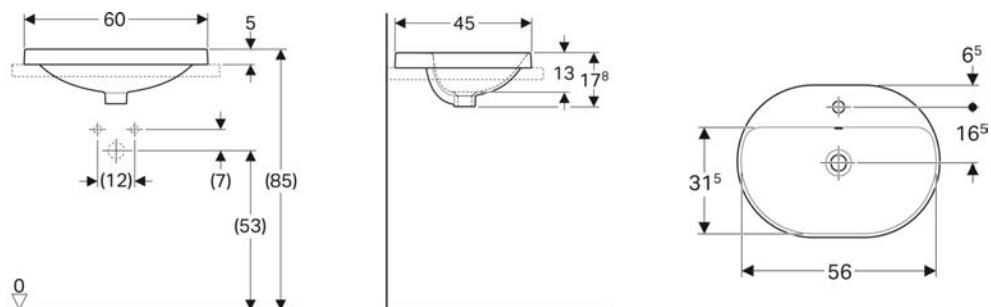

Geberit VariForm countertop washbasin, elliptic, with tap hole bench

APPLICATION PURPOSES

- For mounting in washtops from above

CHARACTERISTICS

- Elliptic
- Easy to mount thanks to provided cut-out template

TECHNICAL DATA

Product material Sanitary ceramic

SCOPE OF DELIVERY

- Template

ACCESSORIES

- Geberit waste outlet with free outlet and valve cover
- Geberit waste outlet with free outlet, screen

Art. no.	Colour / surface	Tap hole	Overflow	B cm	H cm	T cm
500.732.01.2	white	central	visible	60	17.8	45
500.734.01.2 *	white	central	without	60	17.8	45

* Order-based production