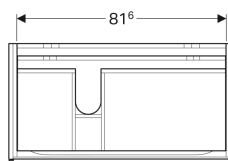

Characteristics

- FSC™ C134279 certified
- Wall-hung
- With two drawers
- Opening with push-to-open mechanism
- With shelf surface
- Drawer with antislip mat
- Drawer with LED light
- Moisture-resistant
- Delivered preassembled

Technical data

Protection degree	IP21
Nominal voltage	230 V AC
Operating voltage	12 V DC
Mains frequency	50 Hz
Product material	High-compressed three-layer chipboard
Drawer load max.	30 kg
Light source energy efficiency class	F
Light colour	3000 K

Scope of delivery

- Fastening material

Art. no.	Colour / surface	B	Washbasin width	H	T	Protection class	Power consumption	Luminous flux	Trap cut out
500.515.00.1	* greige / matt coated	88 cm	90 cm	53 cm	46.2 cm	II	3.75 W	450 lm	left
500.515.01.1	white / high-gloss coated	88 cm	90 cm	53 cm	46.2 cm	II	3.75 W	450 lm	left
500.515.43.1	scultura grey / wood-textured melamine	88 cm	90 cm	53 cm	46.2 cm	II	3.75 W	450 lm	left
500.516.00.1	* greige / matt coated	88 cm	90 cm	53 cm	46.2 cm	II	3.75 W	450 lm	right
500.516.01.1	white / high-gloss coated	88 cm	90 cm	53 cm	46.2 cm	II	3.75 W	450 lm	right
500.516.43.1	scultura grey / wood-textured melamine	88 cm	90 cm	53 cm	46.2 cm	II	3.75 W	450 lm	right

* Order-based production

Accessories

- Geberit Xeno² drawer insert, T-partition, for top drawer
- Geberit Xeno² drawer insert, H-partition, for top drawer
- Geberit Xeno² drawer insert, H-partition, for bottom drawer
- Geberit towel rail for bathroom furniture, with right-angled corner
- Geberit towel rail for bathroom furniture, with radius corner
- Geberit power socket element