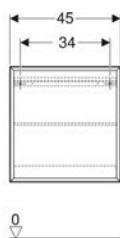

Application purposes

- For Geberit ONE, iCon, Acanto and VariForm series

Characteristics

- FSC™ C134279 certified
- Wall-hung

- With one fixed shelf
- Hidden fastening
- Moisture-resistant
- Delivered preassembled

Technical data

Product material | High-compressed three-layer chipboard

Scope of delivery

- High-level cabinet

- Fastening material

Art. no.	Colour / surface	B	H	T
502.323.01.1	white / high-gloss coated	45 cm	46.7 cm	13.2 cm
502.323.01.3 *	white / matt coated	45 cm	46.7 cm	13.2 cm
502.323.JH.1	oak / wood-textured melamine	45 cm	46.7 cm	13.2 cm
502.323.JK.1	lava / matt coated	45 cm	46.7 cm	13.2 cm
502.323.JL.1 *	sand grey / high-gloss coated	45 cm	46.7 cm	13.2 cm
502.323.JR.1 *	hickory / wood-textured melamine	45 cm	46.7 cm	13.2 cm

* Order-based production

Accessories

- Geberit towel hook