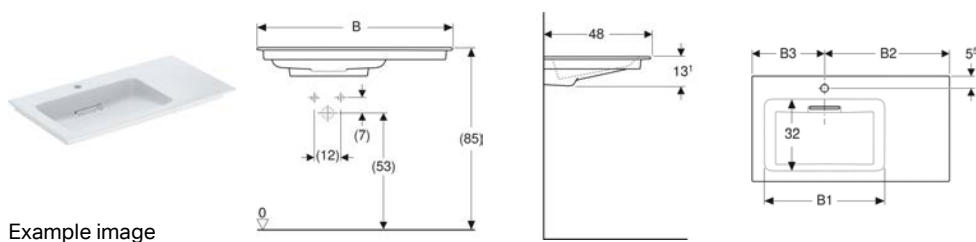

Geberit ONE vanity basin, CleanDrain, right shelf surface

Example image

Application purposes

- For mounting on washbasin cabinets

Characteristics

- Horizontal outlet
- Slim rim

- Hidden overflow function
- Actuation using tie rod
- With integrated hair trap
- Hygienic with optimum flow behaviour

Technical data

Product material | Fine fireclay

Scope of delivery

- Vanity basin
- Drain cover with comb insert, magnetic fixing
- Geberit washbasin connector and trap, space-saving model

Art. no.	Mix & Match	Colour / surface	Tap hole	Overflow	B	B1	B2	B3	Cabinet width	H	T	Shelf space
505.007.00.1	Yes	Washbasin: white / KeraTect Cover: glossy white	left	without	90 cm	54.5 cm	57 cm	33 cm	90 cm	13.1 cm	48 cm	right
505.008.00.1	Yes	Washbasin: white / KeraTect Cover: glossy white	without	without	90 cm	54.5 cm		33 cm	90 cm	13.1 cm	48 cm	right

Accessories

- Geberit ONE drain cover with comb insert, magnetic fixing

- Mix & Match: Articles of the same width can be freely combined in the Geberit ONE, Acanto and iCon series