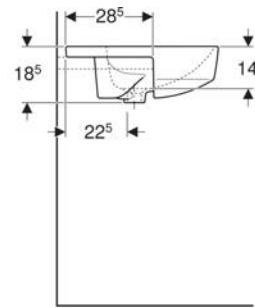

APPLICATION PURPOSES

- For mounting in washtops

CHARACTERISTICS

- Round

- Easy to mount thanks to provided cut-out template

TECHNICAL DATA

Product material

Sanitary ceramic

SCOPE OF DELIVERY

- Fastening material
- Template

Art. no.	Colour / surface	D cm	Tap hole	Overflow	B cm	H cm	T cm
500.782.01.2	white	50	central	visible	50	18.5	50
500.783.01.2	white	50	left and right	visible	50	18.5	50