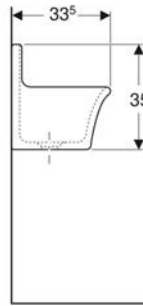

Art. no.	Colour / surface	Overflow	B cm	H cm	T cm
10800000	white	without	39	21	48

Geberit Publica cleaner sink for hinged grating

APPLICATION PURPOSES

- For pouring out waste water
- For cleaning very dirty objects
- For industry and commerce
- For schools and other educational facilities
- For private areas