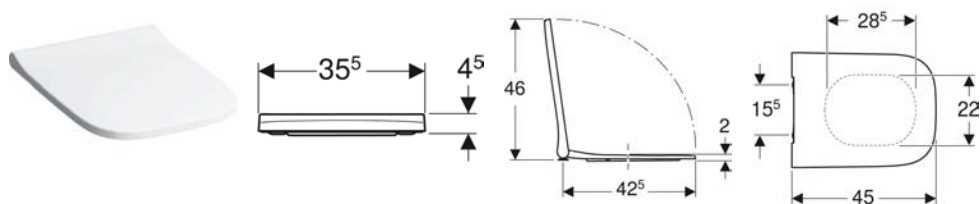

Geberit Smyle Square WC seat, slim design

Example image

Characteristics

- Antibacterial
- Slim design
- Overlapping WC lid

Technical data

Product material	Thermoset
Fastening distance	15.5 cm

Art. no.	Colour / surface	B	H	T	Quick-release hinges	Soft-closing mechanism	Fastening	Hinge material
500.237.01.1	white / glossy	35.5 cm	4.5 cm	45 cm	no	yes	from above	Chrome-plated brass
500.238.01.1	white / glossy	35.5 cm	4.5 cm	45 cm	no	no	from above	Chrome-plated brass
500.687.01.1	white / glossy	35.5 cm	4.5 cm	45 cm	yes	yes	from above	Chrome-plated brass