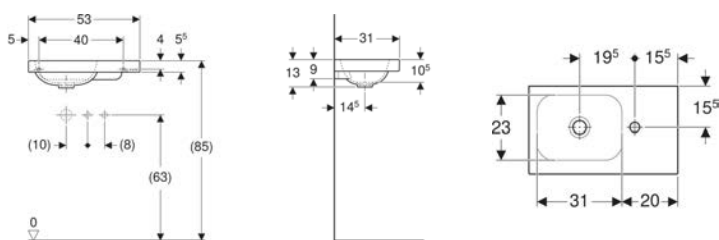

Geberit iCon Light handrinse basin with shelf surface

- With shelf surface

Characteristics

- Can be installed with a washbasin cabinet
- Asymmetrical

Technical data

Product material

Fine fireclay

Art. no.	Colour / surface	Tap hole	Overflow	B	H	T	Shelf space
501.832.00.1	white	right	without	53 cm	13 cm	31 cm	right
501.832.00.3 * white	white	without	without	53 cm	13 cm	31 cm	right
501.833.00.1	white	left	without	53 cm	13 cm	31 cm	left
501.833.00.3 * white	white	without	without	53 cm	13 cm	31 cm	left

* Order-based production

Accessories

- Geberit dip tube trap for washbasin, horizontal outlet
- Geberit dip tube trap for washbasin, space-saving model, horizontal outlet
- Geberit waste outlet with free outlet, screen
- Geberit waste outlet with free outlet and valve cover
- Geberit fastening material for handrinse basin