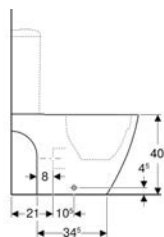

Application purposes

- For close-coupled exposed cistern

Characteristics

- Floor-standing
- Washdown WC
- Rimless WC ceramic appliance featuring Rimfree flush technology

- Type 1, full flush volume 6 l, in accordance with EN 997
- Multidirectional outlet
- Shrouded
- Hidden fastening

Technical data

Product material	Sanitary ceramic
Height-adjustable	No

Scope of delivery

- WC ceramic appliance

- Fastening material

To order additionally

- Cistern

- WC seat

Art. no.	Colour / surface	B	H	T
200460000	white	35.5 cm	40 cm	63.5 cm

Accessories

- Geberit P-bend set for floor-standing WC
- Geberit connection set for floor-standing WC
- Geberit connection bend 90° set with extension
- Geberit connection bend 90°