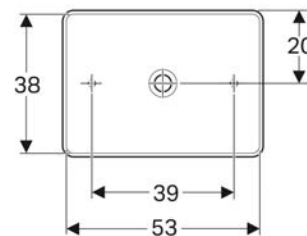

Geberit VariForm lay-on washbasin, rectangular

APPLICATION PURPOSES

- For mounting on washtops

CHARACTERISTICS

- Suitable for all VariForm bathroom furniture
- Rectangular
- Easy to mount thanks to provided cut-out template

- Can be installed with a washbasin cabinet

TECHNICAL DATA

Product material Fine fireclay

SCOPE OF DELIVERY

- Fastening material

- Template

ACCESSORIES

- Geberit waste outlet with free outlet and valve cover
- Geberit waste outlet with free outlet, screen

Art. no.	Colour / surface	Tap hole	Overflow	B cm	H cm	T cm
500.779.01.2	white	without	without	55	15.8	40