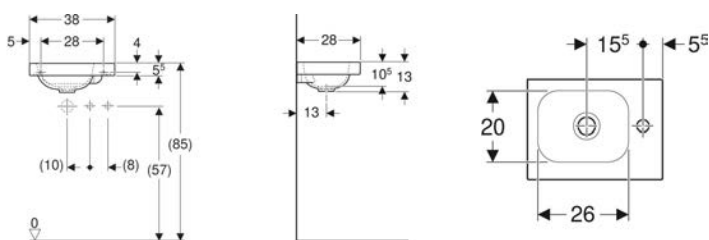

Geberit iCon Light handrinse basin

Characteristics

- Can be installed with a washbasin cabinet
- Asymmetrical

Technical data

Product material

Fine fireclay

Art. no.	Colour / surface	Tap hole	Overflow	B	H	T	Shelf space
501.830.00.1	white	right	without	38 cm	13 cm	28 cm	right
501.830.00.3 *	white	without	without	38 cm	13 cm	28 cm	right
501.831.00.1	white	left	without	38 cm	13 cm	28 cm	left
501.831.00.3 *	white	without	without	38 cm	13 cm	28 cm	left

* Order-based production

Accessories

- Geberit dip tube trap for washbasin, horizontal outlet
- Geberit dip tube trap for washbasin, space-saving model, horizontal outlet
- Geberit waste outlet with free outlet, screen
- Geberit waste outlet with free outlet and valve cover
- Geberit fastening material for handrinse basin