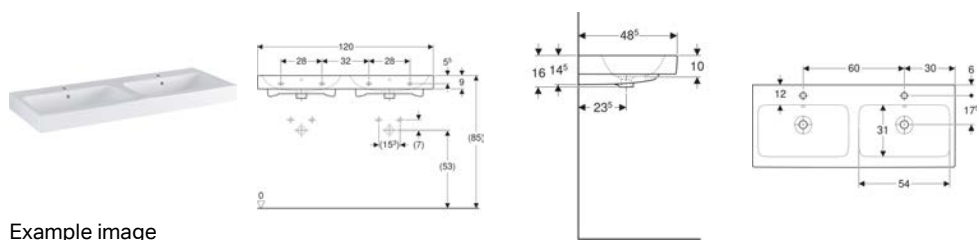

Geberit iCon double washbasin

Example image

Characteristics

- Can be installed with a washbasin cabinet

Technical data

Product material

Fine fireclay

Art. no.	Mix & Match	Colour / surface	Tap hole	Overflow	B	H	T
00147910000		white	without	visible	120 cm	16 cm	48.5 cm
124120000	Yes	white	central	visible	120 cm	16 cm	48.5 cm

Accessories

- Geberit dip tube trap for washbasin, horizontal outlet
- Geberit washbasin drain, space-saving model, slim design, with external waste plug with push actuation
- Geberit washbasin drain, space-saving model, slim design, with external waste plug and lever actuation
- Geberit washbasin drain, space-saving model, slim design, with free outlet and valve cover
- Geberit fastening material for washbasin

- A Geberit washbasin connector, space-saving model is required for the installation of the washbasin with base cabinet. See 'Assortment overview – Geberit iCon washbasin connectors space-saving model' or online catalogue, washbasin accessories
- Mix & Match: Articles of the same width can be freely combined in the Geberit ONE, Acanto and iCon series