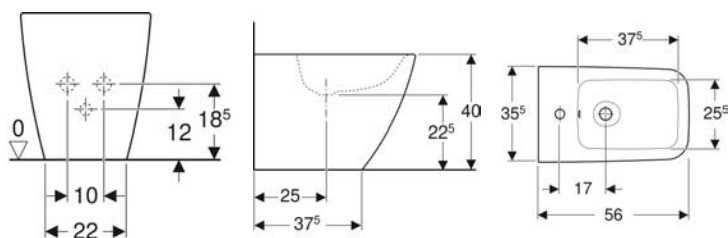

Scope of delivery

- Fastening material

Art. no.	Colour / surface	Overflow	B	H	T
502.384.00.1	white	visible	35 cm	41 cm	56 cm

Geberit iCon Square floor-standing bidet, back-to-wall, shrouded

Example image

Characteristics