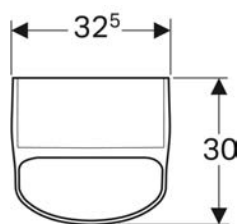

Art. no.	Colour / surface	B	H	T
500.208.01.1	white	35 cm	33 cm	54 cm

Geberit Smyle urinal, waterless, outlet to the rear

Example image

Characteristics

- Wall-hung
- Hidden drain
- Hidden fastening

- Easy fastening with Geberit fastening material Kerafix, for urinal