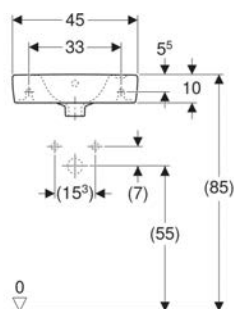

CHARACTERISTICS

- Can be installed with a washbasin cabinet
- Asymmetrical
- Small projection
- Can be combined with half pedestal
- Can be combined with full pedestal
- With shelf surface

TECHNICAL DATA

Product material Sanitary ceramic

SCOPE OF DELIVERY

- Handrinse basin

ACCESSORIES

- Geberit dip tube trap for washbasin, horizontal outlet
- Geberit dip tube trap for washbasin, space-saving model, horizontal outlet
- Geberit waste outlet with free outlet and valve cover
- Geberit waste outlet with free outlet, screen
- Geberit fastening material for handrinse basin

Art. no.	Colour / surface	Tap hole	Overflow	B cm	Cabinet width cm	H cm	T cm	Shelf space
500.318.01.1	white	right	visible	45	40.8	15	25	left
500.319.01.1	white	left	visible	45	40.8	15	25	right