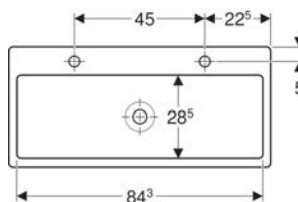

Geberit Bambini play and washspace, for two washbasin taps

APPLICATION PURPOSES

- For mounting on mounting brackets
- For children
- For schools, childcare facilities and other educational facilities

CHARACTERISTICS

- Two washbasin areas
- Small projection
- Wavy rim for easy tap access
- Rounded edges for avoiding injuries
- Antibacterial
- Shockproof
- Scratchproof

- Easy cleaning
- Seamless surface repair

TECHNICAL DATA

Product material Varicor

SCOPE OF DELIVERY

- Washing trough
- Fixing material for decorative cover

TO ORDER ADDITIONALLY

- Geberit Bambini decorative cover, front, for play and washspace, for two washbasin taps

- Geberit Bambini decorative cover, side, for play and washspace, lower basin
- Geberit set of mounting brackets for play and washspace, for two washbasin taps

ACCESSORIES

- Geberit waste outlet with free outlet, screen
- Geberit waste outlet with free outlet and valve cover
- Geberit P-trap for washbasin, with sleeve, horizontal outlet

INFO

- When mounting in rows, a minimum distance of 5 cm between the basins and/or the wall side should be maintained

Art. no.	Colour / surface	Tap hole	Overflow	Drain	B cm	H cm	T cm
430200016	white alpine / matt	left and right	without	central	90	20	41.5