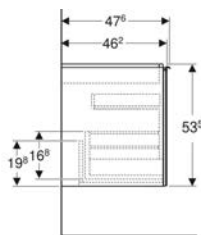

Geberit Acanto cabinet for washbasin, with two drawers, two internal drawers and trap

Example image

Characteristics

- FSC™ C134279 certified
- Wall-hung
- With two drawers
- With two internal drawers
- Opening with handle
- Drawer with soft closing

- Moisture-resistant
- Front made of chipboard with glass cover
- Delivered preassembled

Technical data

Product material	High-compressed three-layer chipboard
Drawer load max.	30 kg

Scope of delivery

- Cabinet for washbasin
- Bottle trap with dip tube, space-saving model, ø 32 mm
- Fastening material

Art. no.	Colour / surface	B	Washbasin width	H	T
502.355.01.2	Body: white / high-gloss coated Drawers: white / shiny glass	119 cm	120 cm	53.5 cm	47.6 cm
502.355.16.1 *	Body: black / matt coated Drawers: black / shiny glass	119 cm	120 cm	53.5 cm	47.6 cm
502.355.JK.2	Body: lava / matt coated Drawers: lava / shiny glass	119 cm	120 cm	53.5 cm	47.6 cm
502.355.JL.2 *	Body: sand grey / matt coated Drawers: sand grey / shiny glass	119 cm	120 cm	53.5 cm	47.6 cm

* Order-based production

Accessories

- Geberit Acanto organising box
- Geberit power socket element