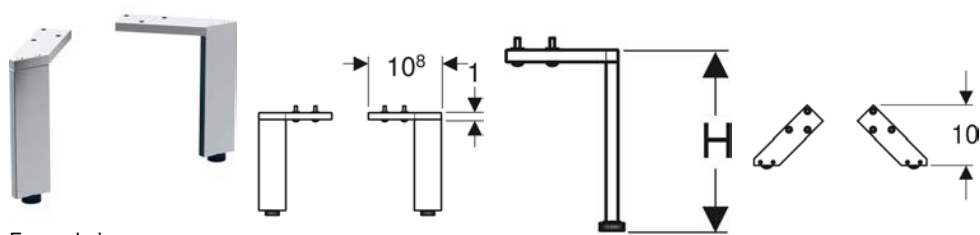

Geberit set of narrow feet

Example image

Characteristics

- Height adjustable for compensating floor unevenness

Technical data

Product material

Aluminium

Scope of delivery

- Set of 2 pieces

- Fastening material

Art. no.	Colour / surface	H
500.367.00.1	bright chrome-plated	15.1–15.4 cm
500.657.00.2	bright chrome-plated	31.6 cm
500.658.00.2	bright chrome-plated	28.1 cm
502.329.00.1	bright chrome-plated	18 cm
502.330.00.1	bright chrome-plated	21.7 cm