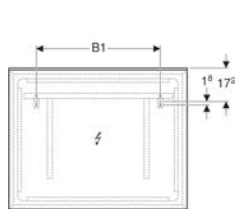

Characteristics

- Suitable for all bathroom series
- LED lighting
- Direct and indirect lighting
- Direct lighting, dimmable
- Heated rear to prevent mirror steaming up, when activating direct lighting
- Touch-sensor switch
- With memory function for the lighting

Technical data

Protection degree	IP44
Nominal voltage	100–230 V AC
Operating voltage	12 V DC
Mains frequency	50 / 60 Hz
Output voltage	12 V DC
Product material	Glass
Light source energy efficiency class	F
Light colour	4200 K

Art. no.	Colour / surface	B	B1	H	T	Protection class	Power consumption	Power consumption of mirror heating	Luminous flux	Luminous flux, indirect
500.521.00.1	aluminium brushed	60 cm	32.5 cm	71 cm	5.5 cm	I	25 W	35 W	1495 lm	1540 lm
500.522.00.1	aluminium brushed	90 cm	62.5 cm	71 cm	5.5 cm	I	38.6 W	53 W	2275 lm	1960 lm
500.519.00.1	aluminium brushed	120 cm	71.5 cm	71 cm	5.5 cm	I	46 W	54 W	3055 lm	2380 lm
500.203.00.1	aluminium brushed	140 cm	91.5 cm	71 cm	5.5 cm	I	52 W	54 W	3575 lm	2660 lm
500.204.00.1	aluminium brushed	160 cm	91.5 cm	71 cm	5.5 cm	I	57.2 W	88 W	4095 lm	2940 lm