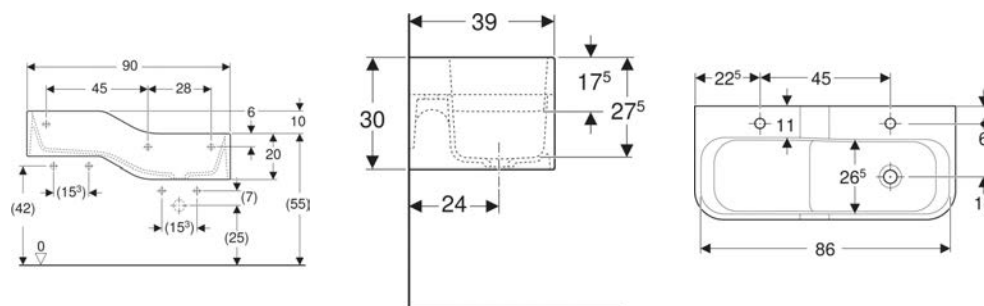

Example image

APPLICATION PURPOSES

- For children
- For schools, childcare facilities and other educational facilities
- Suitable for children of different age groups
- For playing and learning
- For mounting on solid walls or drywalls
- For mounting on Geberit GIS set for Bambini play and washspace
- To install on Geberit Duofix elements for washbasins

CHARACTERISTICS

- Two washbasin areas
- Two different heights
- Small projection
- Integrated slide
- Rounded edges for avoiding injuries
- Shockproof
- Scratchproof
- Easy cleaning
- Seamless surface repair

TECHNICAL DATA

Product material Varicor

SCOPE OF DELIVERY

- Washing trough

ACCESSORIES

- Geberit waste outlet with free outlet, screen
- Geberit waste outlet with free outlet and valve cover
- Geberit P-trap for washbasin, with sleeve, horizontal outlet

Art. no.	Colour / surface	Tap hole	Overflow	Drain	B cm	H cm	T cm
502.974.00.1 New	Washing trough: alpine white Decor: none	left and right	without	right	90	30	39
502.974.79.1 * New	Washing trough: alpine white Decor: forest green / light green	left and right	without	right	90	30	39