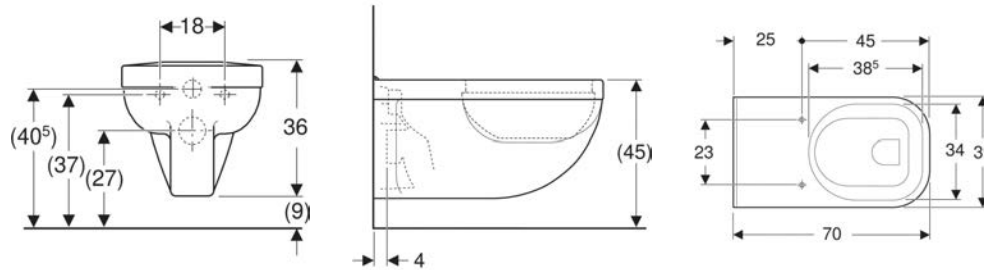

Geberit Selnova Comfort Square wall-hung WC, washout

APPLICATION PURPOSES

- For concealed cisterns
- For pressure flushing valves

CHARACTERISTICS

- Wall-hung
- Easy fastening with Easy Fast Fixing (type EFF3)
- Washout WC
- With flush rim

- Barrier-free
- Type 1, full flush volume 6 l, in accordance with EN 997
- Raised ceramic upper edge 41 cm at standard fastening height
- Floor clearance 7 cm
- Ceramic chamfer to prevent WC seat sliding sideways

Height-adjustable

No

SCOPE OF DELIVERY

- WC ceramic appliance
- Fastening material

TO ORDER ADDITIONALLY

- WC seat

TECHNICAL DATA

Product material	Sanitary ceramic
Fastening distance	18 cm

Art. no.	Colour / surface	B cm	H cm	T cm
500.792.01.1	white	39	36	70