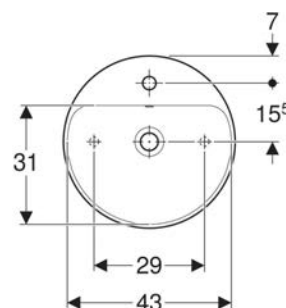

APPLICATION PURPOSES

- For mounting on washtops

CHARACTERISTICS

- Suitable for all VariForm bathroom furniture
- Round
- Easy to mount thanks to provided cut-out template

- Can be installed with a washbasin cabinet

TECHNICAL DATA

Product material Fine fireclay

SCOPE OF DELIVERY

- Fastening material

- Template

ACCESSORIES

- Geberit waste outlet with free outlet and valve cover
- Geberit waste outlet with free outlet, screen

Art. no.	Colour / surface	D cm	Tap hole	Overflow	B cm	H cm	T cm
500.769.01.2	white	45	central	visible	45	16	45
500.770.01.2 *	white	45	central	without	45	16	45

* Order-based production