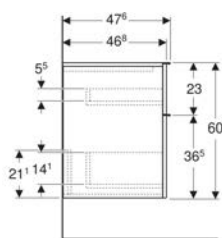

Characteristics

- FSC™ C134279 certified
- Wall-hung
- With two drawers
- Opening with handle
- Exchangeable handle

- Drawer with soft closing
- Moisture-resistant
- Delivered preassembled

Technical data

Product material	High-compressed three-layer chipboard
Drawer load max.	30 kg

Scope of delivery

- Low cabinet
- Fastening material

Art. no.	Colour / surface	B	H	T
502.315.01.1	Body and front: white / high-gloss coated Handle: white / matt powder-coated	45 cm	60 cm	47.6 cm
502.315.01.2	Body and front: white / high-gloss coated Handle: bright chrome-plated	45 cm	60 cm	47.6 cm
502.315.01.3 *	Body and front: white / matt coated Handle: white / matt powder-coated	45 cm	60 cm	47.6 cm
502.315.JH.1	Body and front: oak / wood-textured melamine Handle: lava / matt powder-coated	45 cm	60 cm	47.6 cm
502.315.JK.1	Body and front: lava / matt coated Handle: lava / matt powder-coated	45 cm	60 cm	47.6 cm
502.315.JL.1 *	Body and front: sand grey / high-gloss coated Handle: sand grey / matt powder-coated	45 cm	60 cm	47.6 cm
502.315.JR.1 *	Body and front: hickory / wood-textured melamine Handle: lava / matt powder-coated	45 cm	60 cm	47.6 cm

* Order-based production

Accessories

- Geberit set of narrow feet
- Geberit handle
- Geberit towel rail for bathroom furniture, with radius corner
- Geberit towel rail for bathroom furniture, with right-angled corner
- Geberit towel hook
- Geberit power socket element