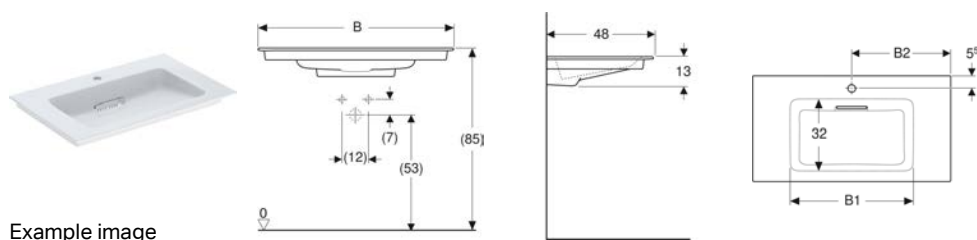

Geberit ONE vanity basin CleanDrain

Application purposes

- For mounting on washbasin cabinets

Characteristics

- Horizontal outlet
- Slim rim

- Hidden overflow function
- Actuation using tie rod
- With integrated hair trap
- Hygienic with optimum flow behaviour

Technical data

Product material | Fine fireclay

Scope of delivery

- Vanity basin
- Drain cover with comb insert, magnetic fixing
- Geberit washbasin connector and trap, space-saving model

Art. no.	Mix & Match	Colour / surface	Tap hole	Overflow	B	B1	B2	Cabinet width	H	T	Shelf space
505.001.00.1	Yes	Washbasin: white / KeraTect Cover: glossy white	without	without	60 cm	49 cm		60 cm	13 cm	48 cm	on both sides
505.002.00.1	Yes	Washbasin: white / KeraTect Cover: glossy white	central	without	60 cm	49 cm	30 cm	60 cm	13 cm	48 cm	on both sides
505.003.00.1	Yes	Washbasin: white / KeraTect Cover: glossy white	without	without	75 cm	55.5 cm		75 cm	13 cm	48 cm	on both sides
505.004.00.1	Yes	Washbasin: white / KeraTect Cover: glossy white	central	without	75 cm	55.5 cm	37 cm	75 cm	13 cm	48 cm	on both sides
505.005.00.1	Yes	Washbasin: white / KeraTect Cover: glossy white	without	without	90 cm	55.5 cm		90 cm	13 cm	48 cm	on both sides
505.006.00.1	Yes	Washbasin: white / KeraTect Cover: glossy white	central	without	90 cm	55.5 cm	45 cm	90 cm	13 cm	48 cm	on both sides
505.014.00.1	No	Washbasin: white / KeraTect Cover: glossy white	without	without	105 cm	55.5 cm		105 cm	13 cm	48 cm	on both sides
505.015.00.1	No	Washbasin: white / KeraTect Cover: glossy white	central	without	105 cm	55.5 cm	52 cm	105 cm	13 cm	48 cm	on both sides
505.016.00.1	Yes	Washbasin: white / KeraTect Cover: glossy white	without	without	120 cm	55.5 cm		120 cm	13 cm	48 cm	on both sides
505.017.00.1	Yes	Washbasin: white / KeraTect Cover: glossy white	central	without	120 cm	55.5 cm	59.5 cm	120 cm	13 cm	48 cm	on both sides

Accessories

- Geberit ONE drain cover with comb insert, magnetic fixing