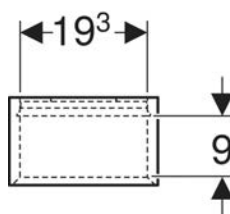

Application purposes

- For Geberit ONE, iCon, Acanto and VariForm series

Characteristics

- FSC™ C134279 certified
- Wall-hung

- Hidden fastening
- With two fixed shelves
- Moisture-resistant
- Delivered preassembled

Technical data

Product material | High-compressed three-layer chipboard

Scope of delivery

- High-level cabinet

- Fastening material

Art. no.	Colour / surface	B	H	T
502.320.01.1	white / high-gloss coated	22.5 cm	70 cm	13.2 cm
502.320.01.3 *	white / matt coated	22.5 cm	70 cm	13.2 cm
502.320.JH.1	oak / wood-textured melamine	22.5 cm	70 cm	13.2 cm
502.320.JK.1	lava / matt coated	22.5 cm	70 cm	13.2 cm
502.320.JL.1 *	sand grey / high-gloss coated	22.5 cm	70 cm	13.2 cm
502.320.JR.1 *	hickory / wood-textured melamine	22.5 cm	70 cm	13.2 cm

* Order-based production

Accessories

- Geberit towel hook