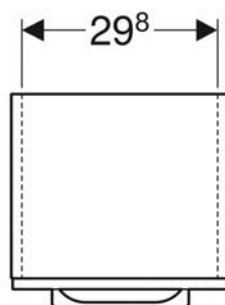

CHARACTERISTICS

- FSC™ C134279 certified
- Wall-hung
- With one door
- Door with soft closing
- Opening with handle
- With two movable shelves
- Hinge side left or right

- Moisture-resistant
- Delivered preassembled

TECHNICAL DATA

Product material High-compressed three-layer chipboard

SCOPE OF DELIVERY

- Handle
- Fastening material

ACCESSORIES

- Geberit Selnova Square set of narrow feet
- Geberit power socket element
- Geberit towel hook

Art. no.	Colour / surface	B cm	H cm	T cm
501.276.00.1	white / high-gloss coated	33	85	29.7
501.277.00.1 *	lava / matt coated	33	85	29.7
501.278.00.1	hickory / wood-textured melamine	33	85	29.7