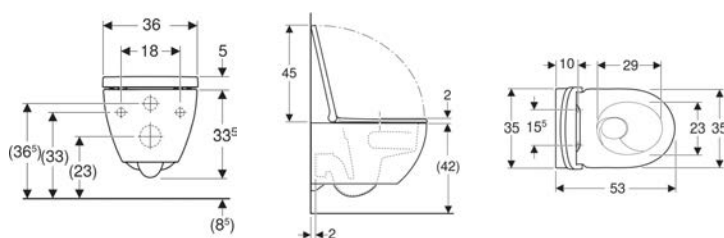

Geberit Acanto wall-hung WC set, washdown, shrouded, TurboFlush, with WC seat

Application purposes

- For concealed cisterns
- For pressure flushing valves

Characteristics

- Wall-hung
- Washdown WC
- Rimless WC ceramic appliance featuring TurboFlush flush technology
- Easy fastening with Easy Fast Fixing (type EFF3)
- Type 1, full flush volume 6 / 5 / 4 l, in accordance with EN 997
- Quick-release hinges, lockable

- Type 2 in accordance with EN 997
- 4 l flush
- Shrouded
- Hidden fastening
- WC seat made of Duroplast
- Overlapping WC lid
- WC seat with EasyMount hinges

Technical data

Product material	Sanitary ceramic
Fastening distance	18 cm
Height-adjustable	No

Scope of delivery

- WC ceramic appliance
- WC seat
- Fastening material

Art. no.	Colour / surface	B	H	T	Quick-release hinges	Soft-closing mechanism	Fastening
502.718.00.1	white	35.5 cm	33.5 cm	53 cm	Yes, lockable	yes	from above
502.718.00.8	white / KeraTect	35.5 cm	33.5 cm	53 cm	Yes, lockable	yes	from above New