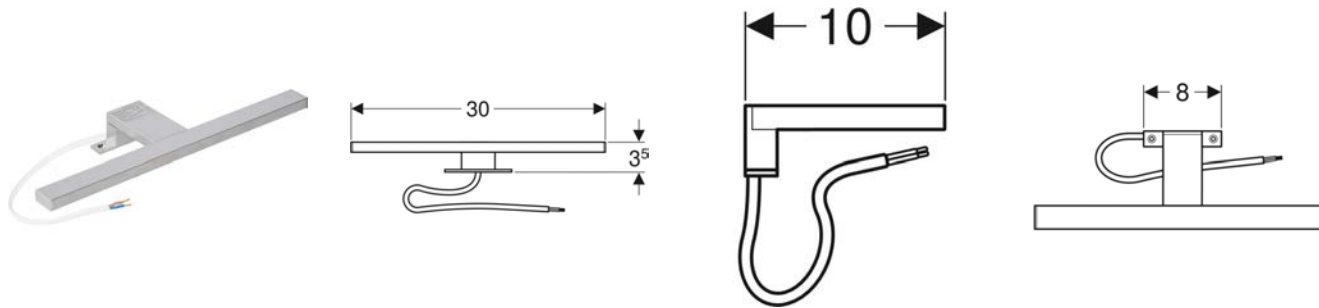

Geberit lamp for mirror cabinet

TECHNICAL DATA

Protection degree	IP44
Nominal voltage	220–240 V AC
Operating voltage	24 V DC

Mains frequency
Light source energy efficiency class
Light colour

50 / 60 Hz
E
4000 K

SCOPE OF DELIVERY

- Lamp
- Junction box

Art. no.	Colour / surface	Protection class	Power consumption W
501.280.00.1	chrome look	II	6