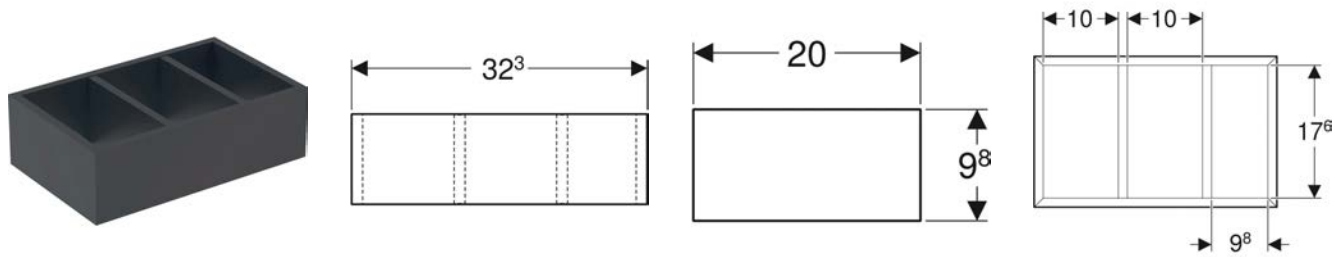

Geberit drawer insert, H-partition, for bottom drawer

CHARACTERISTICS

- FSC™ C134279 certified
- H-partition

TECHNICAL DATA

Product material: High-compressed three-layer chipboard

SCOPE OF DELIVERY

- Drawer insert

Art. no.	Colour / surface	B cm	H cm	T cm
500.676.00.1	lava / textured melamine	32.3	9.8	20