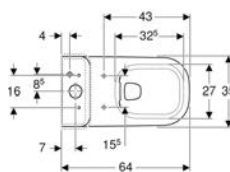

Application purposes

- For close-coupled exposed cistern

Characteristics

- Floor-standing
- Fastening with screw
- Washdown WC
- Rimless WC ceramic appliance featuring Rimfree flush technology

- Type 1, full flush volume 6 l, in accordance with EN 997
- Type 2 in accordance with EN 997
- Multidirectional outlet
- Semi-shrouded
- Hidden fastening

Technical data

Product material	Sanitary ceramic
Height-adjustable	No

Scope of delivery

- WC ceramic appliance

- Fastening material

To order additionally

- Cistern

- WC seat

Art. no.	Colour / surface	B	H	T
500.212.01.1	white	35 cm	41 cm	64 cm

Accessories

- Geberit P-bend set for floor-standing WC
- Geberit connection set for floor-standing WC
- Geberit connection bend 90° set with extension
- Geberit connection bend 90°