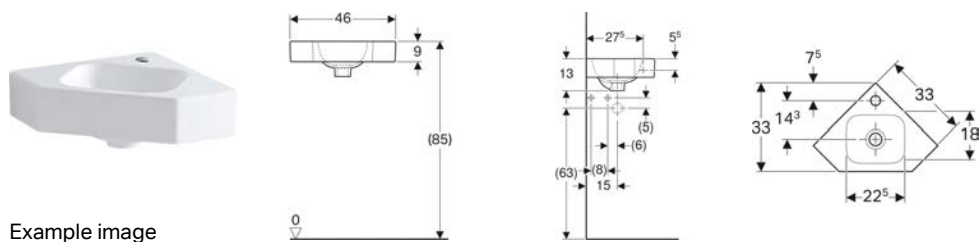

Geberit iCon corner handrinse basin

Example image

Application purposes

- For corner installation

Technical data

Product material

Fine fireclay

Art. no.	Colour / surface	Tap hole	Overflow	B	H	T
124729000	white	central	without	46 cm	13 cm	33 cm
124730000	white	without	without	46 cm	13 cm	33 cm

Accessories

- Geberit dip tube trap for washbasin, horizontal outlet
- Geberit waste outlet with free outlet and valve cover
- Geberit dip tube trap for washbasin, space-saving model, horizontal outlet
- Geberit waste outlet with free outlet, screen
- Geberit fastening material for handrinse basin