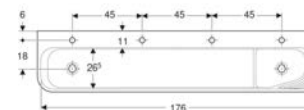

Example image

APPLICATION PURPOSES

- For children
- For schools, childcare facilities and other educational facilities
- Suitable for children of different age groups
- For playing and learning
- For mounting on solid walls or drywalls
- For mounting on Geberit GIS set for Bambini play and washspace
- To install on Geberit Duofix elements for washbasins

CHARACTERISTICS

- Four washbasin areas
- Three different heights
- Small projection
- Integrated storage function with slide and haptic area for water play and multi-sensory experience
- Rounded edges for avoiding injuries
- Shockproof
- Scratchproof
- Easy cleaning
- Seamless surface repair

TECHNICAL DATA

Product material Varicor

SCOPE OF DELIVERY

- Washing trough

ACCESSORIES

- Geberit waste outlet with free outlet, screen
- Geberit waste outlet with free outlet and valve cover
- Geberit P-trap for washbasin, with sleeve, horizontal outlet

Art. no.	Colour / surface	Tap hole	Overflow	Drain	B cm	H cm	T cm
502.977.00.1 New	Washing trough: alpine white Decor: none	left and right	without	left and right	180	30	39
502.977.79.1 * New	Washing trough: alpine white Decor: forest green / light green	left and right	without	left and right	180	30	39