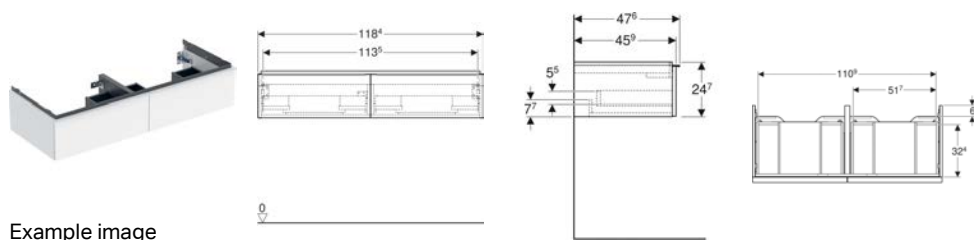

Geberit iCon cabinet for double washbasin, with two drawers

Characteristics

- FSC™ C134279 certified
- Wall-hung
- With two drawers
- Opening with handle
- Exchangeable handle
- Drawer with soft closing

- Drawer without trap cutout
- Moisture-resistant
- Delivered preassembled

Technical data

Product material	High-compressed three-layer chipboard
Drawer load max.	30 kg

Scope of delivery

- Cabinet for double washbasin
- Fastening material

Art. no.	Mix & Match	Colour / surface	B	Washbasin width	H	T
502.314.01.1	Yes	Body and front: white / high-gloss coated Handle: white / matt powder-coated	118.4 cm	120 cm	24.7 cm	47.6 cm
502.314.01.2	Yes	Body and front: white / high-gloss coated Handle: bright chrome-plated	118.4 cm	120 cm	24.7 cm	47.6 cm
502.314.01.3 * Yes	Yes	Body and front: white / matt coated Handle: white / matt powder-coated	118.4 cm	120 cm	24.7 cm	47.6 cm
502.314.JH.1	Yes	Body and front: oak / wood-textured melamine Handle: lava / matt powder-coated	118.4 cm	120 cm	24.7 cm	47.6 cm
502.314.JK.1	Yes	Body and front: lava / matt coated Handle: lava / matt powder-coated	118.4 cm	120 cm	24.7 cm	47.6 cm
502.314.JL.1 * Yes	Yes	Body and front: sand grey / high-gloss coated Handle: sand grey / matt powder-coated	118.4 cm	120 cm	24.7 cm	47.6 cm
502.314.JR.1 * Yes	Yes	Body and front: hickory / wood-textured melamine Handle: lava / matt powder-coated	118.4 cm	120 cm	24.7 cm	47.6 cm

* Order-based production

Accessories

- Geberit handle
- Geberit towel rail for bathroom furniture, with radius corner
- Geberit towel rail for bathroom furniture, with right-angled corner
- Geberit power socket element

- A Geberit washbasin connector, space-saving model is required for the installation of the base cabinet. See assortment overview washbasin series or online catalogue, washbasin accessories
- Mix & Match: Articles of the same width can be freely combined in the Geberit ONE, Acanto and iCon series