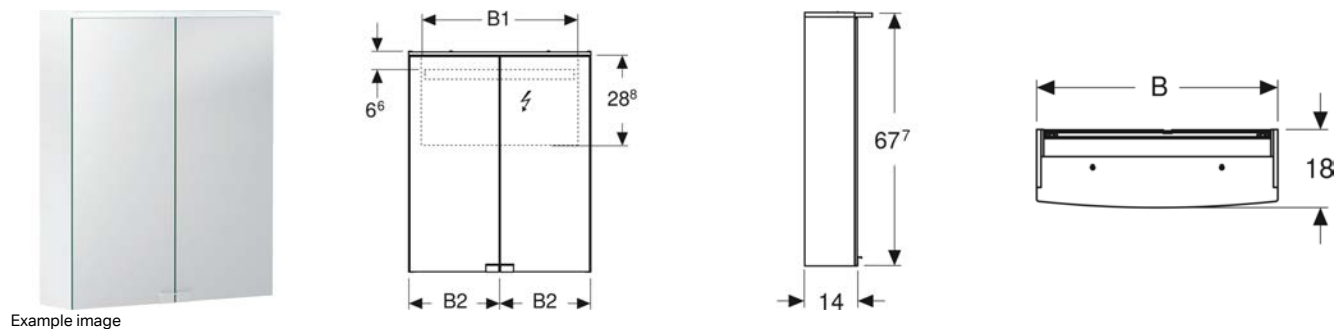

Geberit Option Basic mirror cabinet with lighting and two doors

CHARACTERISTICS

- Suitable for all bathroom series
- FSC™ C134279 certified
- LED lighting
- Mechanical switch
- Power socket mounted on the bottom side on the left or right
- Movable glass shelves
- With two doors
- Doors mirrored on both sides
- With orientation light on switch

TECHNICAL DATA

Protection degree	IP44
Nominal voltage	230 V AC
Operating voltage	12 V DC
Mains frequency	50 Hz
Output voltage	12 V DC
Product material	High-compressed three-layer chipboard
Light source energy efficiency class	F

Light colour	4200 K
Service life of LED lighting	60000 h
Measurement method	LM-80
Colour rendering index min.	80

SCOPE OF DELIVERY

- Mirror cabinet
- 2 glass shelves
- Handle, bright chrome-plated
- Fastening material

Art. no.	Colour / surface	B cm	B1 cm	B2 cm	H cm	T cm	Protection class	Power consumption W	Plug type	Power socket	Luminous flux lm
500.257.00.1	Body: matt white / melamine-covered Doors: inside and outside mirrored	50	46.8	24.7	67.7	18	I	9	CEE 7/4 (Schuko)	CEE 7/3 (Schuko)	1170
500.258.00.1	Body: matt white / melamine-covered Doors: inside and outside mirrored	56	52.8	27.7	67.7	18	I	10	CEE 7/4 (Schuko)	CEE 7/3 (Schuko)	1300