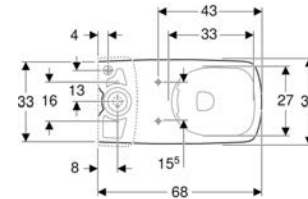

Geberit Selnova Square floor-standing WC for close-coupled exposed cistern, washdown, horizontal outlet, semi-shrouded, Rimfree

APPLICATION PURPOSES

- For close-coupled exposed cistern

CHARACTERISTICS

- Floor-standing
- Washdown WC
- Rimless WC ceramic appliance featuring Rimfree flush technology
- 4 l flush

- Horizontal outlet
- Semi-shrouded

TECHNICAL DATA

Product material Sanitary ceramic
Height-adjustable No

SCOPE OF DELIVERY

- WC ceramic appliance

- Fastening material

TO ORDER ADDITIONALLY

- Cistern
- WC seat

ACCESSORIES

- Geberit connection set for floor-standing WC
- Geberit connection bend 90°

Art. no.	Colour / surface	B cm	H cm	T cm
500.152.01.1	white	35	40	68