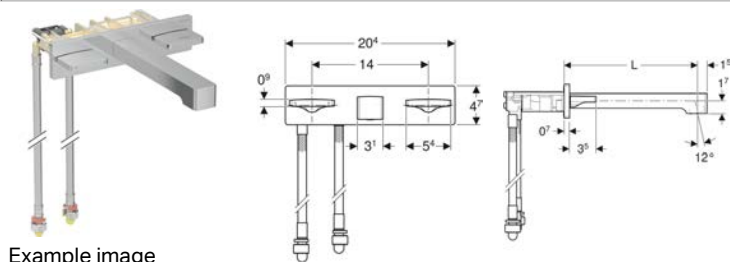

Art. no.	Colour / surface	B	H	T
505.083.00.2	* white / matt coated	36 cm	180 cm	29.1 cm

* Order-based production

Phasing out

Geberit ONE washbasin tap, square design, wall-mounted, two-handle mixer, for Geberit ONE installation element