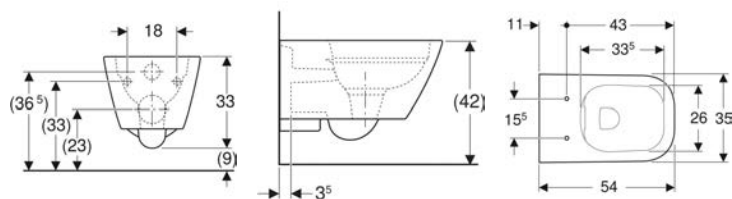

Geberit Smyle Square wall-hung WC, washdown, shrouded, Rimfree

Application purposes

- For concealed cisterns
- For pressure flushing valves

Characteristics

- Wall-hung
- Washdown WC
- Rimless WC ceramic appliance featuring Rimfree flush technology
- Easy fastening with Easy Fast Fixing (type EFF3)

Scope of delivery

- Fastening material

To order additionally

- WC seat

- Type 1, full flush volume 6 / 5 / 4 l, in accordance with EN 997
- 4 l flush
- Shrouded
- Hidden fastening

Technical data

Product material	Sanitary ceramic
Fastening distance	18 cm
Height-adjustable	No

Art. no.	Colour / surface	B	H	T
500.208.01.1	white	35 cm	33 cm	54 cm