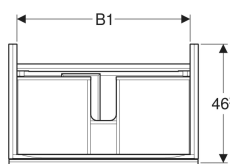

Characteristics

- FSC™ C134279 certified
- Wall-hung
- With one drawer
- With one internal drawer
- Opening with handle
- Drawer with soft closing

- Moisture-resistant
- Front made of chipboard with glass cover
- Delivered preassembled

Technical data

Product material	High-compressed three-layer chipboard
Drawer load max.	30 kg

Scope of delivery

- Cabinet for washbasin
- Bottle trap with dip tube, space-saving model, ø 32 mm
- Fastening material

Art. no.	Colour / surface	B	B1	Washbasin width	H	T
500.609.01.2	Body: white / high-gloss coated Drawers: white / shiny glass	59.5 cm	53.1 cm	60 cm	53.5 cm	47.5 cm
500.609.16.1 *	Body: black / matt coated Drawers: black / shiny glass	59.5 cm	53.1 cm	60 cm	53.5 cm	47.5 cm
500.609.JK.2	Body: lava / matt coated Drawers: lava / shiny glass	59.5 cm	53.1 cm	60 cm	53.5 cm	47.5 cm
500.609.JL.2 *	Body: sand grey / matt coated Drawers: sand grey / shiny glass	59.5 cm	53.1 cm	60 cm	53.5 cm	47.5 cm
500.610.01.2	Body: white / high-gloss coated Drawers: white / shiny glass	64 cm	57.6 cm	65 cm	53.5 cm	47.5 cm
500.610.16.1 *	Body: black / matt coated Drawers: black / shiny glass	64 cm	57.6 cm	65 cm	53.5 cm	47.5 cm
500.610.JK.2	Body: lava / matt coated Drawers: lava / shiny glass	64 cm	57.6 cm	65 cm	53.5 cm	47.5 cm
500.610.JL.2 *	Body: sand grey / matt coated Drawers: sand grey / shiny glass	64 cm	57.6 cm	65 cm	53.5 cm	47.5 cm
500.611.01.2	Body: white / high-gloss coated Drawers: white / shiny glass	74 cm	67.6 cm	75 cm	53.5 cm	47.5 cm
500.611.16.1 *	Body: black / matt coated Drawers: black / shiny glass	74 cm	67.6 cm	75 cm	53.5 cm	47.5 cm
500.611.JK.2	Body: lava / matt coated Drawers: lava / shiny glass	74 cm	67.6 cm	75 cm	53.5 cm	47.5 cm
500.611.JL.2 *	Body: sand grey / matt coated Drawers: sand grey / shiny glass	74 cm	67.6 cm	75 cm	53.5 cm	47.5 cm
500.612.01.2	Body: white / high-gloss coated Drawers: white / shiny glass	89 cm	82.6 cm	90 cm	53.5 cm	47.5 cm
500.612.16.1 *	Body: black / matt coated Drawers: black / shiny glass	89 cm	82.6 cm	90 cm	53.5 cm	47.5 cm
500.612.JK.2	Body: lava / matt coated Drawers: lava / shiny glass	89 cm	82.6 cm	90 cm	53.5 cm	47.5 cm