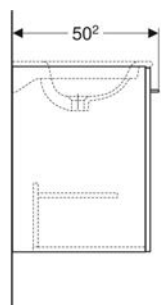

CHARACTERISTICS

- FSC™ C134279 certified
- Wall-hung
- With two doors
- Opening with handle
- With one fixed shelf
- Door with soft closing
- Moisture-resistant
- Delivered preassembled

TECHNICAL DATA

Product material High-compressed three-layer chipboard

SCOPE OF DELIVERY

- Cabinet for vanity basin
- Handle
- Fastening material

ACCESSORIES

- Geberit Selnova Square set of narrow feet
- Geberit towel rail for bathroom furniture, with radius corner
- Geberit towel rail for bathroom furniture, with right-angled corner
- Geberit power socket element

Art. no.	Colour / surface	B cm	B1 cm	Washbasin width cm	H cm	T cm
501.224.00.1	white / high-gloss coated	78.8	72	80	63.5	50.2
501.228.00.1	white / high-gloss coated	98.8	92	100	63.5	50.2