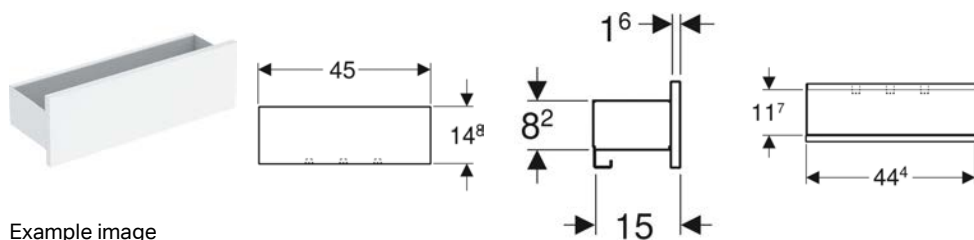

Geberit Smyle Square wall shelf

Example image

Characteristics

- FSC™ C134279 certified
- Wall-hung
- With three towel hooks

- Moisture-resistant
- Delivered preassembled

Technical data

Product material | High-compressed three-layer chipboard

Scope of delivery

- Wall shelf
- Fastening material

Art. no.	Colour / surface	B	H	T
500.362.00.1	Body: lava / matt powder-coated Front: white / high-gloss coated	45 cm	14.8 cm	15 cm
500.362.JK.1 *	Body: lava / matt powder-coated Front: lava / matt coated	45 cm	14.8 cm	15 cm
500.362.JL.1 *	Body: lava / matt powder-coated Front: sand grey / high-gloss coated	45 cm	14.8 cm	15 cm
500.362.JR.1	Body: lava / matt powder-coated Front: hickory / wood-textured melamine	45 cm	14.8 cm	15 cm

* Order-based production