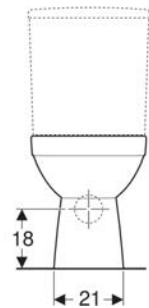

Geberit Selnova Square floor-standing WC for close-coupled exposed cistern, washdown, horizontal outlet, semi-shrouded, Rimfree

APPLICATION PURPOSES

- For close-coupled exposed cistern

CHARACTERISTICS

- Floor-standing
- Washdown WC
- Rimless WC ceramic appliance featuring Rimfree flush technology
- 4 l flush

- Horizontal outlet
- Semi-shrouded

TECHNICAL DATA

Product material Sanitary ceramic
Height-adjustable No

SCOPE OF DELIVERY

- WC ceramic appliance

- Fastening material

TO ORDER ADDITIONALLY

- Cistern
- WC seat

ACCESSORIES

- Geberit connection set for floor-standing WC
- Geberit connection bend 90°

Art. no.	Colour / surface	B cm	H cm	T cm
500.152.01.1	white	35	40	68