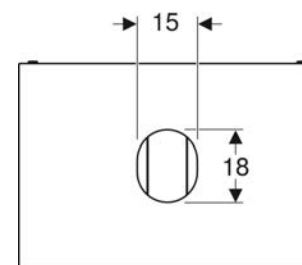

CHARACTERISTICS

- Suitable for all VariForm lay-on washbasins
- FSC™ C134279 certified
- Wall-hung
- With one drawer
- Opening with push-to-open mechanism
- Drawer with soft closing
- Drawers without trap cutout
- Moisture-resistant
- Delivered preassembled

- Cover plate made of compact laminate

- Fastening material

TECHNICAL DATA

Product material	High-compressed three-layer chipboard
Drawer load max.	30 kg

SCOPE OF DELIVERY

- Cabinet for washbasin
- Bottle trap with dip tube, space-saving model, $\varnothing$ 32 mm

ACCESSORIES

- Geberit towel rail for bathroom furniture
- Geberit towel rail for bathroom furniture, with radius corner
- Geberit towel rail for bathroom furniture, with right-angled corner
- Geberit VariForm drawer insert, H-partition, for top drawer
- Geberit VariForm drawer insert, H-partition, for bottom drawer
- Geberit towel hook

Art. no.	Colour / surface	B cm	B1 cm	H cm	T cm
501.159.00.1	Body and front: white / high-gloss coated Cover plate: white / matt melamine-covered	75	71	23.5	51
501.160.00.1 *	Body and front: lava / matt coated Cover plate: lava / matt melamine-covered	75	71	23.5	51