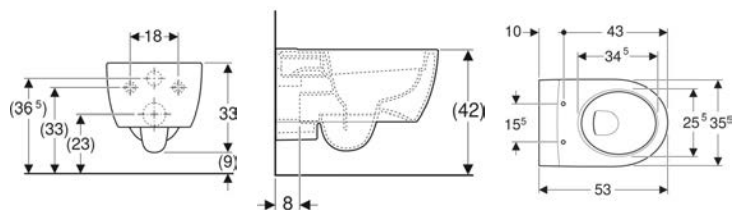

Geberit iCon wall-hung WC, washdown, Rimfree

Application purposes

- For concealed cisterns
- For pressure flushing valves

Characteristics

- Wall-hung
- Washdown WC
- Rimless WC ceramic appliance featuring Rimfree flush technology
- Easy fastening with Easy Fast Fixing (type EFF3)

- Type 1, full flush volume 6 / 5 / 4 l, in accordance with EN 997
- Type 2 in accordance with EN 997
- 4 l flush
- Shrouded
- Hidden fastening

Technical data

Product material	Sanitary ceramic
Fastening distance	18 cm
Height-adjustable	No

Scope of delivery

- Fastening material

To order additionally

- WC seat

Art. no.	Colour / surface	B	H	T	
204060000	white	35.5 cm	33 cm	53 cm	→|

Phasing out

Accessories

- Geberit straight connector set for WC

- Depending on the installation type, 1 Geberit connection set for wall-hung WC is required for mounting