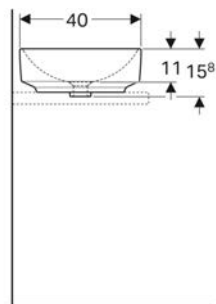

Geberit VariForm lay-on washbasin, rectangular

APPLICATION PURPOSES

- For mounting on washtops

CHARACTERISTICS

- Suitable for all VariForm bathroom furniture
- Rectangular
- Easy to mount thanks to provided cut-out template

- Can be installed with a washbasin cabinet

TECHNICAL DATA

Product material Fine fireclay

SCOPE OF DELIVERY

- Fastening material

- Template

ACCESSORIES

- Geberit waste outlet with free outlet and valve cover
- Geberit waste outlet with free outlet, screen

Art. no.	Colour / surface	Tap hole	Overflow	B cm	H cm	T cm
500.779.01.2	white	without	without	55	15.8	40