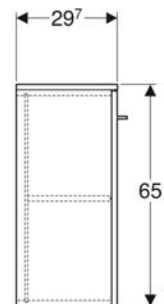

CHARACTERISTICS

- FSC™ C134279 certified
- Wall-hung
- With one door
- Opening with handle
- With one movable shelf
- Door with soft closing
- Hinge side left or right

- Moisture-resistant
- Delivered preassembled

TECHNICAL DATA

Product material High-compressed three-layer chipboard

SCOPE OF DELIVERY

- Fastening material
- Handle

ACCESSORIES

- Geberit Selnova Square set of narrow feet
- Geberit power socket element
- Geberit towel hook

Art. no.	Colour / surface	B cm	H cm	T cm
501.272.00.1	white / high-gloss coated	33	65	29.7
501.273.00.1 *	lava / matt coated	33	65	29.7
501.274.00.1	hickory / wood-textured melamine	33	65	29.7