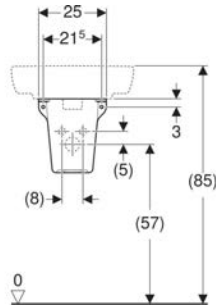

Geberit Selnova Square wall-hung bidet

CHARACTERISTICS

- Wall-hung

TECHNICAL DATA

Product material

Sanitary ceramic

Art. no.	Colour / surface	Overflow	B cm	H cm	T cm
500.271.01.1	white	visible	35	35.5	53

Geberit Selnova Square half pedestal for handrinse basin