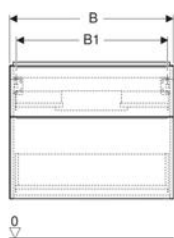

Characteristics

- FSC™ C134279 certified
- Wall-hung
- With two drawers
- Opening with handle
- Exchangeable handle
- Drawer with soft closing

- Drawer without trap cutout
- Moisture-resistant
- Delivered preassembled

Technical data

Product material	High-compressed three-layer chipboard
Drawer load max.	30 kg

Scope of delivery

- Cabinet for washbasin

- Fastening material

Art. no.	Mix & Match	Colour / surface	B	B1	B2	Washbasin width	H	T
502.303.01.1	Yes	Body and front: white / high-gloss coated Handle: white / matt powder-coated	59.2 cm	53.8 cm	51.7 cm	60 cm	61.5 cm	47.6 cm
502.303.01.2	Yes	Body and front: white / high-gloss coated Handle: bright chrome-plated	59.2 cm	53.8 cm	51.7 cm	60 cm	61.5 cm	47.6 cm
502.303.01.3 *	Yes	Body and front: white / matt coated Handle: white / matt powder-coated	59.2 cm	53.8 cm	51.7 cm	60 cm	61.5 cm	47.6 cm
502.303.JH.1	Yes	Body and front: oak / wood-textured melamine Handle: lava / matt powder-coated	59.2 cm	53.8 cm	51.7 cm	60 cm	61.5 cm	47.6 cm
502.303.JK.1	Yes	Body and front: lava / matt coated Handle: lava / matt powder-coated	59.2 cm	53.8 cm	51.7 cm	60 cm	61.5 cm	47.6 cm
502.303.JL.1 *	Yes	Body and front: sand grey / high-gloss coated Handle: sand grey / matt powder-coated	59.2 cm	53.8 cm	51.7 cm	60 cm	61.5 cm	47.6 cm
502.303.JR.1 *	Yes	Body and front: hickory / wood-textured melamine Handle: lava / matt powder-coated	59.2 cm	53.8 cm	51.7 cm	60 cm	61.5 cm	47.6 cm
502.304.01.1	Yes	Body and front: white / high-gloss coated Handle: white / matt powder-coated	74 cm	68.6 cm	66.5 cm	75 cm	61.5 cm	47.6 cm
502.304.01.2	Yes	Body and front: white / high-gloss coated Handle: bright chrome-plated	74 cm	68.6 cm	66.5 cm	75 cm	61.5 cm	47.6 cm
502.304.01.3 *	Yes	Body and front: white / matt coated Handle: white / matt powder-coated	74 cm	68.6 cm	66.5 cm	75 cm	61.5 cm	47.6 cm
502.304.JH.1	Yes	Body and front: oak / wood-textured melamine Handle: lava / matt powder-coated	74 cm	68.6 cm	66.5 cm	75 cm	61.5 cm	47.6 cm
502.304.JK.1	Yes	Body and front: lava / matt coated Handle: lava / matt powder-coated	74 cm	68.6 cm	66.5 cm	75 cm	61.5 cm	47.6 cm
502.304.JL.1 *	Yes	Body and front: sand grey / high-gloss coated Handle: sand grey / matt powder-coated	74 cm	68.6 cm	66.5 cm	75 cm	61.5 cm	47.6 cm