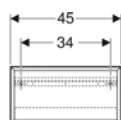

Application purposes

- For Geberit ONE, iCon, Acanto and VariForm series

Characteristics

- FSC™ C134279 certified
- Wall-hung

- Hidden fastening
- Moisture-resistant
- Delivered preassembled

Technical data

Product material | High-compressed three-layer chipboard

Scope of delivery

- High-level cabinet
- Fastening material

Art. no.	Colour / surface	B	H	T
502.322.01.1	white / high-gloss coated	45 cm	23.3 cm	13.2 cm
502.322.01.3 *	white / matt coated	45 cm	23.3 cm	13.2 cm
502.322.JH.1	oak / wood-textured melamine	45 cm	23.3 cm	13.2 cm
502.322.JK.1	lava / matt coated	45 cm	23.3 cm	13.2 cm
502.322.JL.1 *	sand grey / high-gloss coated	45 cm	23.3 cm	13.2 cm
502.322.JR.1 *	hickory / wood-textured melamine	45 cm	23.3 cm	13.2 cm

* Order-based production

Accessories

- Geberit towel hook