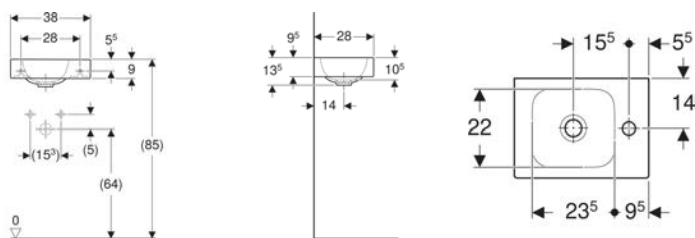

Geberit iCon handrinse basin

Characteristics

- Can be installed with a washbasin cabinet
- Asymmetrical

Technical data

Product material

Fine fireclay

Art. no.	Colour / surface	Tap hole	Overflow	B	H	T
124736000	white	right	without	38 cm	13.5 cm	28 cm
124836000	white	left	without	38 cm	13.5 cm	28 cm

Accessories

- Geberit waste outlet with free outlet and valve cover
- Geberit waste outlet with free outlet, screen
- Geberit dip tube trap for washbasin, horizontal outlet
- Geberit dip tube trap for washbasin, space-saving model, horizontal outlet
- Geberit fastening material for handrinse basin