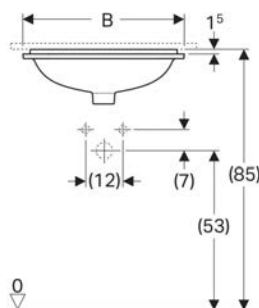

APPLICATION PURPOSES

- For mounting on washtops from below

CHARACTERISTICS

- Rectangular
- Easy to mount thanks to provided cut-out template

TECHNICAL DATA

Product material Sanitary ceramic

SCOPE OF DELIVERY

- Fastening material
- Template

ACCESSORIES

- Geberit waste outlet with free outlet and valve cover
- Geberit waste outlet with free outlet, screen

Art. no.	Colour / surface	Tap hole	Overflow	B cm	B1 cm	H cm	T cm	T1 cm	T2 cm
500.760.01.2	white	without	visible	53	45	17.8	44	35	22
500.762.01.2 *	white	without	without	53	45	17.8	44	35	22
500.764.01.2	white	without	visible	58	50	17.8	49	40	24.5
500.766.01.2 *	white	without	without	58	50	17.8	49	40	24.5