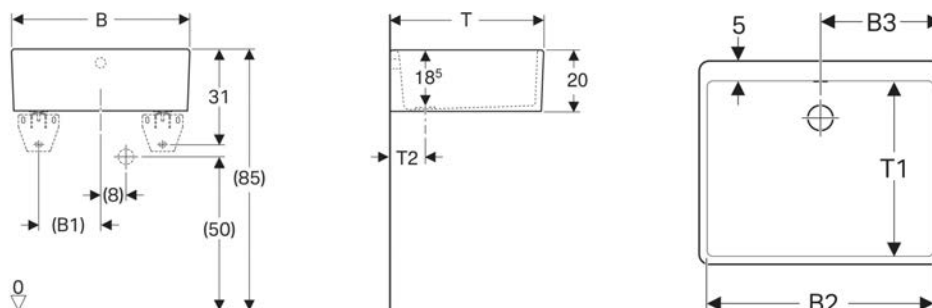

Geberit Publica utility sink with overflow

APPLICATION PURPOSES

- For mounting on mounting brackets
- For mounting on wall anchors
- For mounting on washtops
- For pouring out waste water
- For cleaning very dirty objects
- For industry and commerce
- For schools and other educational facilities
- For private areas

CHARACTERISTICS

- With one bowl
- With overflow
- Drain hole $\varnothing$ 62 mm

SCOPE OF DELIVERY

- Utility sink
- Drain assembly
- Overflow assembly

TECHNICAL DATA

Product material Fireclay

ACCESSORIES

- Geberit set of mounting brackets for utility sink

Art. no.	Colour / surface	Overflow	B cm	B1 cm	B2 cm	B3 cm	H cm	T cm	T1 cm	T2 cm
361350000	white	visible	50	16	46.5	25	20	39	32	14
361360000	white	visible	60	20	56.5	30	20	50	43	13
361370000	white	visible	70	25	66	35	20	50	43	14