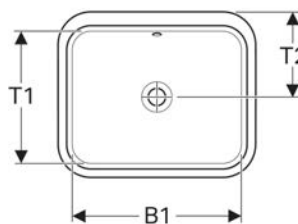

APPLICATION PURPOSES

- For mounting on washtops from below

CHARACTERISTICS

- Rectangular
- Easy to mount thanks to provided cut-out template

TECHNICAL DATA

Product material Sanitary ceramic

SCOPE OF DELIVERY

- Fastening material
- Template

ACCESSORIES

- Geberit waste outlet with free outlet and valve cover
- Geberit waste outlet with free outlet, screen

Art. no.	Colour / surface	Tap hole	Overflow	B cm	B1 cm	H cm	T cm	T1 cm	T2 cm
500.760.01.2	white	without	visible	53	45	17.8	44	35	22
500.762.01.2 *	white	without	without	53	45	17.8	44	35	22
500.764.01.2	white	without	visible	58	50	17.8	49	40	24.5
500.766.01.2 *	white	without	without	58	50	17.8	49	40	24.5