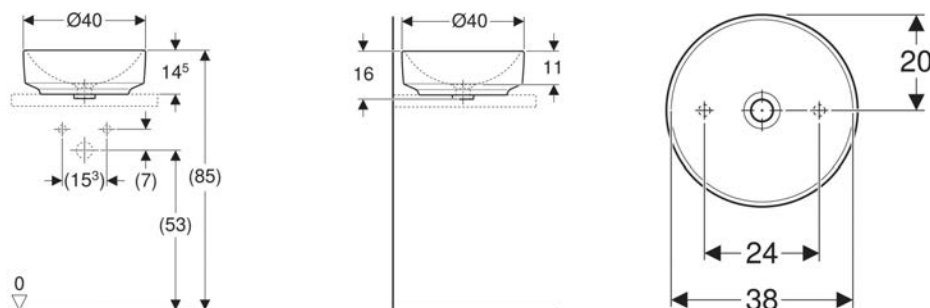

Geberit VariForm lay-on washbasin, round

APPLICATION PURPOSES

- For mounting on washtops

CHARACTERISTICS

- Suitable for all VariForm bathroom furniture
- Round
- Easy to mount thanks to provided cut-out template

- Can be installed with a washbasin cabinet

TECHNICAL DATA

Product material Fine fireclay

SCOPE OF DELIVERY

- Fastening material

- Template

ACCESSORIES

- Geberit waste outlet with free outlet and valve cover
- Geberit waste outlet with free outlet, screen

Art. no.	Colour / surface	D cm	Tap hole	Overflow	B cm	H cm	T cm
500.768.01.2	white	40	without	without	40	16	40