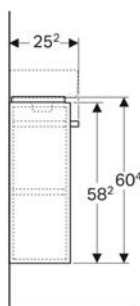

Geberit Selnova Compact cabinet for handrinse basin, with towel rail, small projection

CHARACTERISTICS

- FSC™ C134279 certified
- Wall-hung
- With one door
- Opening with handle
- Door with soft closing
- With one movable shelf
- Moisture-resistant

- Can be equipped with feet
- Front made of MDF
- Delivered preassembled

TECHNICAL DATA

Product material High-compressed three-layer chipboard

SCOPE OF DELIVERY

- Fastening material

ACCESSORIES

- Geberit power socket element

Art. no.	Colour / surface	B cm	Washbasin width cm	H cm	T cm	Door	Towel/rail
501.498.00.1	Body: white / matt coated Front: white / high-gloss coated	44.8	50	60.4	25.2	Hinges left	right