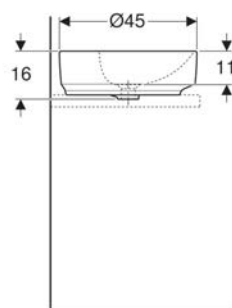

APPLICATION PURPOSES

- For mounting on washtops

CHARACTERISTICS

- Suitable for all VariForm bathroom furniture
- Round
- Easy to mount thanks to provided cut-out template

- Can be installed with a washbasin cabinet

TECHNICAL DATA

Product material Fine fireclay

SCOPE OF DELIVERY

- Fastening material

- Template

ACCESSORIES

- Geberit waste outlet with free outlet and valve cover
- Geberit waste outlet with free outlet, screen

Art. no.	Colour / surface	D cm	Tap hole	Overflow	B cm	H cm	T cm
500.769.01.2	white	45	central	visible	45	16	45
500.770.01.2 *	white	45	central	without	45	16	45

* Order-based production