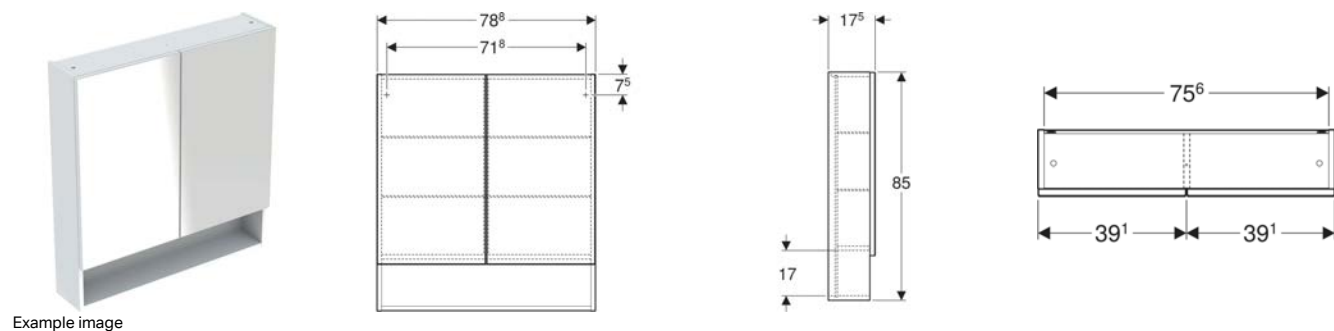

Geberit Selnova Square mirror cabinet with two doors and four glass shelves

CHARACTERISTICS

- FSC™ C134279 certified
- Wall-hung
- With two doors
- Doors mirrored on the outside
- Door with soft closing
- With open shelf surface

- With four movable glass shelves
- Delivered preassembled

TECHNICAL DATA

Product material High-compressed three-layer chipboard

SCOPE OF DELIVERY

- 4 glass shelves
- Mirror cabinet
- Fastening material

Art. no.	Colour / surface	B cm	H cm	T cm	Number of power sockets
501.268.00.1	white / high-gloss coated	78.8	85	17.5	0
501.269.00.1 *	lava / matt coated	78.8	85	17.5	0
501.270.00.1	hickory / wood-textured melamine	78.8	85	17.5	0
501.271.00.1 *	light hickory / wood-textured melamine	78.8	85	17.5	0

* Order-based production