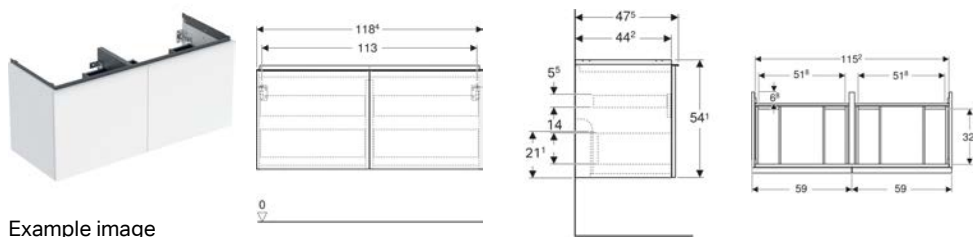

Geberit Acanto cabinet for double washbasin, with two drawers and two internal drawers

Example image

Characteristics

- FSC™ C134279 certified
- Wall-hung
- With two drawers
- With two internal drawers
- Opening with handle
- Exchangeable handle

- Drawer with soft closing
- Drawer without trap cutout
- Moisture-resistant
- Delivered preassembled

Technical data

Product material	High-compressed three-layer chipboard
Drawer load max.	30 kg

Scope of delivery

- Cabinet for double washbasin
- Fastening material

Art. no.	Mix & Match	Colour / surface	B	Washbasin width	H	T	
503.007.01.1	Yes	Body and front: white / high-gloss coated Handle: white / matt powder-coated	118.4 cm	120 cm	54.1 cm	47.5 cm	New
503.007.01.2	Yes	Body: white / high-gloss coated Front: white / shiny glass Handle: white / matt powder-coated	118.4 cm	120 cm	54.1 cm	47.5 cm	New
503.007.01.3 * Yes	Yes	Body and front: white / matt coated Handle: white / matt powder-coated	118.4 cm	120 cm	54.1 cm	47.5 cm	New
503.007.JH.1	Yes	Body and front: oak / wood-textured melamine Handle: lava / matt powder-coated	118.4 cm	120 cm	54.1 cm	47.5 cm	New
503.007.JK.1	Yes	Body and front: lava / matt coated Handle: lava / matt powder-coated	118.4 cm	120 cm	54.1 cm	47.5 cm	New
503.007.JK.2	Yes	Body: lava / matt coated Front: lava / shiny glass Handle: lava / matt powder-coated	118.4 cm	120 cm	54.1 cm	47.5 cm	New
503.007.JR.1 * Yes	Yes	Body and front: hickory / wood-textured melamine Handle: lava / matt powder-coated	118.4 cm	120 cm	54.1 cm	47.5 cm	New

* Order-based production

Accessories

- Geberit towel rail for bathroom furniture
- Geberit set of drawer inserts for top drawer
- Geberit handle
- Geberit set of narrow feet

- A Geberit washbasin connector, space-saving model is required for the installation of the base cabinet. See assortment overview washbasin series or online catalogue, washbasin accessories
- Mix & Match: Articles of the same width can be freely combined in the Geberit ONE, Acanto and iCon series