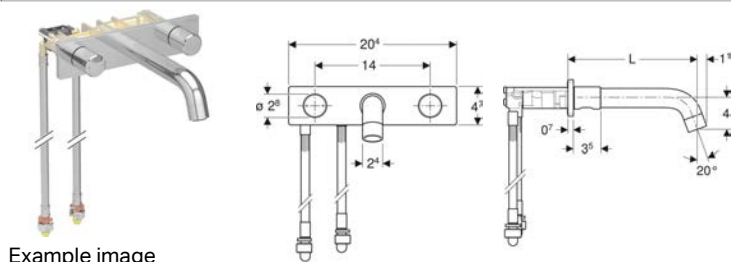

Geberit ONE washbasin tap, round design, wall-mounted, two-handle mixer, for Geberit ONE installation element

Example image

Application purposes

- For extracting tap water
- For installation in Geberit installation elements for Geberit ONE washbasin and Geberit ONE wall-mounted tap
- For use with Geberit ONE washbasins with shortened projection
- For connecting cold and hot water
- For panelling thickness 10–60 mm

Characteristics

- Tap group I in accordance with DIN 4109
- Two-handle mixer
- Left turn handle for temperature setting, right turn handle for volumetric flow rate regulation
- Volume flow control via tap aerator
- With integrated check valve
- With connection hoses, length 57 / 54 cm

Technical data

Operating pressure	0.5–10 bar
Differentiated pressure CW/WW max.	1.5 bar
Test pressure, water max.	16 bar
Test pressure, air / inert gas max.	3 bar
Ambient temperature	1–40 °C
Storage temperature	-20 – +70 °C
Operating temperature, water, short-term max.	90 °C
Flow rate at 3 bar	5 l/min
Minimum flow pressure	0.5 bar
Product material	Brass / die-cast zinc

Scope of delivery

- Washbasin tap
- Valve block with connection hoses

- Fastening material

To order additionally

- Geberit element for Geberit ONE washbasin, for Geberit ONE wall-mounted tap

Art. no.	Colour / surface	Mixer	L
116.460.14.1	black matt / easy-to-clean coated	with mixer	16.5 cm
116.460.21.1	bright chrome-plated	with mixer	16.5 cm