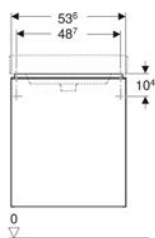

Characteristics

- FSC™ C134279 certified
- Wall-hung
- With one door
- Opening with handle
- Door with soft closing

- With one movable shelf
- Moisture-resistant
- Delivered preassembled

Technical data

Product material | High-compressed three-layer chipboard

Scope of delivery

- Cabinet for washbasin
- Fastening material

Art. no.	Colour / surface	B	Washbasin width	H	T	Door
500.366.00.1	Body and front: white / high-gloss coated Handle: white / matt powder-coated	53.6 cm	55 cm	61.7 cm	43.3 cm	Hinges left
500.366.JK.1 *	Body and front: lava / matt coated Handle: lava / matt powder-coated	53.6 cm	55 cm	61.7 cm	43.3 cm	Hinges left
500.366.JL.1 *	Body and front: sand grey / high-gloss coated Handle: sand grey / matt powder-coated	53.6 cm	55 cm	61.7 cm	43.3 cm	Hinges left
500.366.JR.1	Body and front: hickory / wood-textured melamine Handle: lava / matt powder-coated	53.6 cm	55 cm	61.7 cm	43.3 cm	Hinges left
500.365.00.1	Body and front: white / high-gloss coated Handle: white / matt powder-coated	53.6 cm	55 cm	61.7 cm	43.3 cm	Hinges right
500.365.JK.1 *	Body and front: lava / matt coated Handle: lava / matt powder-coated	53.6 cm	55 cm	61.7 cm	43.3 cm	Hinges right
500.365.JL.1 *	Body and front: sand grey / high-gloss coated Handle: sand grey / matt powder-coated	53.6 cm	55 cm	61.7 cm	43.3 cm	Hinges right
500.365.JR.1	Body and front: hickory / wood-textured melamine Handle: lava / matt powder-coated	53.6 cm	55 cm	61.7 cm	43.3 cm	Hinges right

* Order-based production

Accessories

- Geberit towel rail for bathroom furniture, with radius corner
- Geberit towel rail for bathroom furniture, with right-angled corner
- Geberit set of feet
- Geberit power socket element