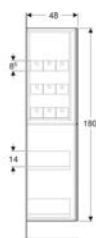

Geberit tall cabinet with two cargoes

Example image

Application purposes

- For Geberit ONE, iCon, Acanto and VariForm series

Characteristics

- FSC™ C134279 certified
- Wall-hung
- With two drawers

- Wooden organiser boxes
- Drawer with soft closing
- Moisture-resistant
- Delivered preassembled

Technical data

Product material	High-compressed three-layer chipboard
Drawer load max.	30 kg

Scope of delivery

- Tall cabinet
- 9 organising boxes

- Fastening material

Art. no.	Colour / surface	B	H	T	
503.011.01.1	Body and front: white / high-gloss coated	24 cm	180 cm	48 cm	New
503.011.01.2	Body: white / high-gloss coated Front: white / shiny glass	24 cm	180 cm	48 cm	New
503.011.01.3 *	Body and front: white / matt coated	24 cm	180 cm	48 cm	New
503.011.JH.1	Body and front: oak / wood-textured melamine	24 cm	180 cm	48 cm	New
503.011.JK.1	Body and front: lava / matt coated	24 cm	180 cm	48 cm	New
503.011.JK.2	Body: lava / matt coated Front: lava / shiny glass	24 cm	180 cm	48 cm	New
503.011.JR.1 *	Body and front: hickory / wood-textured melamine	24 cm	180 cm	48 cm	New

* Order-based production

Accessories

- Geberit internal storage shelf
- Geberit organising box