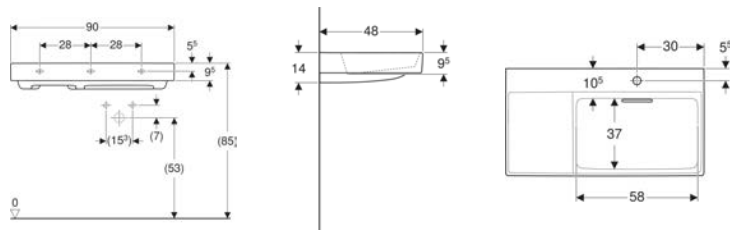

Geberit ONE washbasin CleanDrain, left shelf surface

Characteristics

- Can be installed with a washbasin cabinet
- Horizontal outlet
- Hidden overflow function
- Actuation using tie rod

- With integrated hair trap
- Hygienic with optimum flow behaviour

Technical data

Product material | Fine fireclay

Scope of delivery

- Washbasin
- Drain cover with comb insert, magnetic fixing
- Geberit washbasin connector and trap, space-saving model

Art. no.	Mix & Match	Colour / surface	Tap hole	Overflow	B	B1	B2	B3	B4	Cabinet width	H	T	T2	Fastening points	Shelf spaces
505.043.00.1	Yes	Washbasin: white / KeraTect Cover: glossy white	right	without	90 cm	28 cm	87.1 cm	30.2 cm	30.5 cm	90 cm	14 cm	48 cm	37 cm	3	left
505.044.00.1	Yes	Washbasin: white / KeraTect Cover: glossy white	without	without	90 cm	28 cm	87.1 cm		30.5 cm	90 cm	14 cm	48 cm	37 cm	3	left

Accessories

- Geberit fastening material for washbasin
- Geberit ONE drain cover with comb insert, magnetic fixing

• Mix & Match: Articles of the same width can be freely combined in the Geberit ONE, Acanto and iCon series