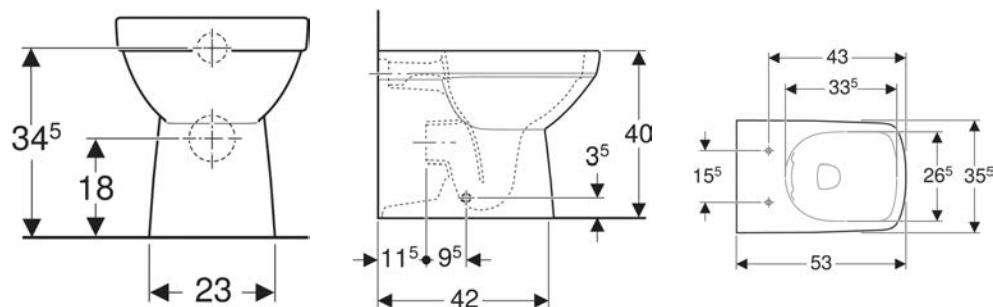

Geberit Selnova Square floor-standing WC, washdown, back-to-wall, horizontal or vertical outlet, semi-shrouded, Rimfree

CHARACTERISTICS

- Floor-standing
- Back-to-wall
- Washdown WC
- Rimless WC ceramic appliance featuring Rimfree flush technology
- Horizontal or vertical outlet
- Type 1, full flush volume 6 / 4 l, in accordance with EN 997
- Type 2 in accordance with EN 997

- 4 l flush
- Semi-shrouded

TECHNICAL DATA

Product material: Sanitary ceramic
Height-adjustable: No

SCOPE OF DELIVERY

- WC ceramic appliance

- Fastening material

TO ORDER ADDITIONALLY

- WC seat

ACCESSORIES

- Geberit P-bend set for floor-standing WC
- Geberit connection set for floor-standing WC
- Geberit connection bend 90°

Art. no.	Colour / surface	B cm	H cm	T cm
500.153.01.1	white	35.5	40	53