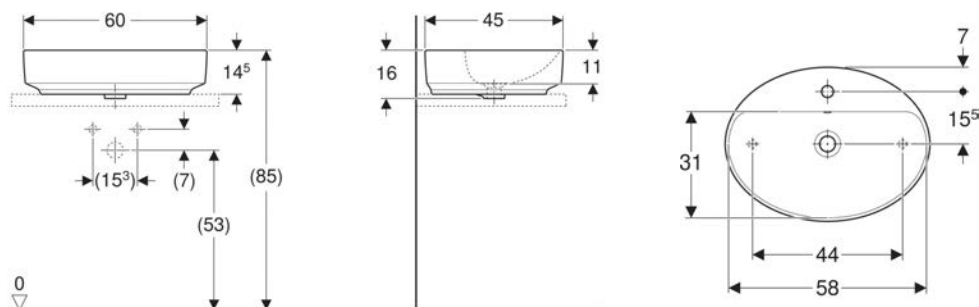

APPLICATION PURPOSES

- For mounting on washtops

CHARACTERISTICS

- Suitable for all VariForm bathroom furniture
- Oval
- Easy to mount thanks to provided cut-out template

- Can be installed with a washbasin cabinet

TECHNICAL DATA

Product material Fine fireclay

SCOPE OF DELIVERY

- Fastening material

- Template

ACCESSORIES

- Geberit waste outlet with free outlet and valve cover
- Geberit waste outlet with free outlet, screen

Art. no.	Colour / surface	Tap hole	Overflow	B cm	H cm	T cm
500.772.01.2	white	central	visible	60	16	45
500.773.01.2 *	white	central	without	60	16	45

* Order-based production