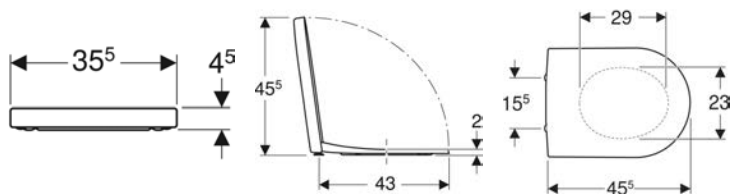

Geberit iCon WC seat

Example image

Characteristics

- Overlapping WC lid

Technical data

Product material	Thermoset
Fastening distance	15.5 cm

Art. no.	Colour / surface	B	H	T	Quick-release hinges	Soft-closing mechanism	Fastening	Hinge material
500.670.01.1	white / glossy	35.5 cm	4.5 cm	45.5 cm	yes	yes	from above	Chrome-plated brass
574120000	white / glossy	35.5 cm	4.5 cm	45.5 cm	no	no	from above	Stainless steel
574130000	white / glossy	35.5 cm	4.5 cm	45.5 cm	no	yes	from above	Chrome-plated brass