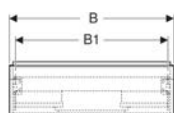

Geberit iCon cabinet for washbasin, with one drawer

0

Characteristics

- FSC™ C134279 certified
- Wall-hung
- With one drawer
- Opening with handle
- Exchangeable handle
- Drawer with soft closing

- Drawer without trap cutout
- Moisture-resistant
- Delivered preassembled

Technical data

Product material	High-compressed three-layer chipboard
Drawer load max.	30 kg

Scope of delivery

- Cabinet for washbasin

- Fastening material