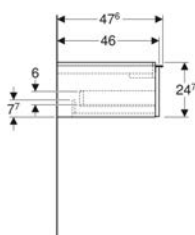

Characteristics

- FSC™ C134279 certified
- Wall-hung
- With one drawer
- Opening with handle
- Exchangeable handle
- Drawer with soft closing

- Drawer without trap cutout
- Moisture-resistant
- Delivered preassembled

Technical data

Product material	High-compressed three-layer chipboard
Drawer load max.	30 kg

Scope of delivery

- Cabinet for washbasin

- Fastening material

Art. no.	Mix & Match	Colour / surface	B	B1	B2	Washbasin width	H	T
502.310.01.1	Yes	Body and front: white / high-gloss coated Handle: white / matt powder-coated	59.2 cm	53.8 cm	51.7 cm	60 cm	24.7 cm	47.6 cm
502.310.01.2	Yes	Body and front: white / high-gloss coated Handle: bright chrome-plated	59.2 cm	53.8 cm	51.7 cm	60 cm	24.7 cm	47.6 cm
502.310.01.3 *	Yes	Body and front: white / matt coated Handle: white / matt powder-coated	59.2 cm	53.8 cm	51.7 cm	60 cm	24.7 cm	47.6 cm
502.310.JH.1	Yes	Body and front: oak / wood-textured melamine Handle: lava / matt powder-coated	59.2 cm	53.8 cm	51.7 cm	60 cm	24.7 cm	47.6 cm
502.310.JK.1	Yes	Body and front: lava / matt coated Handle: lava / matt powder-coated	59.2 cm	53.8 cm	51.7 cm	60 cm	24.7 cm	47.6 cm
502.310.JL.1 *	Yes	Body and front: sand grey / high-gloss coated Handle: sand grey / matt powder-coated	59.2 cm	53.8 cm	51.7 cm	60 cm	24.7 cm	47.6 cm
502.310.JR.1 *	Yes	Body and front: hickory / wood-textured melamine Handle: lava / matt powder-coated	59.2 cm	53.8 cm	51.7 cm	60 cm	24.7 cm	47.6 cm
502.311.01.1	Yes	Body and front: white / high-gloss coated Handle: white / matt powder-coated	74 cm	68.6 cm	66.5 cm	75 cm	24.7 cm	47.6 cm
502.311.01.2	Yes	Body and front: white / high-gloss coated Handle: bright chrome-plated	74 cm	68.6 cm	66.5 cm	75 cm	24.7 cm	47.6 cm
502.311.01.3 *	Yes	Body and front: white / matt coated Handle: white / matt powder-coated	74 cm	68.6 cm	66.5 cm	75 cm	24.7 cm	47.6 cm
502.311.JH.1	Yes	Body and front: oak / wood-textured melamine Handle: lava / matt powder-coated	74 cm	68.6 cm	66.5 cm	75 cm	24.7 cm	47.6 cm
502.311.JK.1	Yes	Body and front: lava / matt coated Handle: lava / matt powder-coated	74 cm	68.6 cm	66.5 cm	75 cm	24.7 cm	47.6 cm
502.311.JL.1 *	Yes	Body and front: sand grey / high-gloss coated Handle: sand grey / matt powder-coated	74 cm	68.6 cm	66.5 cm	75 cm	24.7 cm	47.6 cm