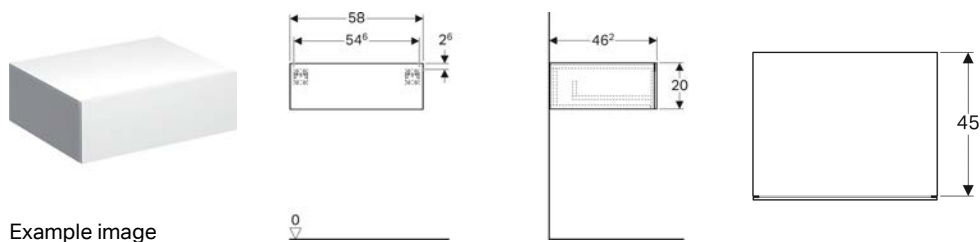

Geberit Xeno² low cabinet with one drawer

Example image

Characteristics

- FSC™ C134279 certified
- Wall-hung
- With one drawer
- Opening with push-to-open mechanism

- Moisture-resistant
- Delivered preassembled

Technical data

Product material	High-compressed three-layer chipboard
Drawer load max.	30 kg

Scope of delivery

- Fastening material

Art. no.	Colour / surface	B	H	T
500.507.00.1 *	greige / matt coated	58 cm	20 cm	46.2 cm
500.507.01.1	white / high-gloss coated	58 cm	20 cm	46.2 cm
500.507.43.1	scultura grey / wood-textured melamine	58 cm	20 cm	46.2 cm

* Order-based production

Accessories

- Geberit Xeno² drawer insert, T-partition, for top drawer
- Geberit Xeno² drawer insert, H-partition, for top drawer
- Geberit Xeno² glass shelf
- Geberit towel rail for bathroom furniture, with right-angled corner
- Geberit towel rail for bathroom furniture, with radius corner