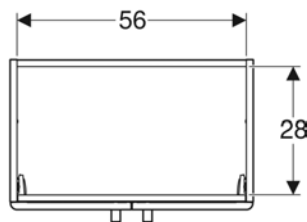

Art. no.	Colour / surface	B cm	Washbasin width cm	H cm	T cm
501.613.01.1	Body: white / matt coated Front: white / high-gloss coated	40	45	60.4	34

Geberit Selnova Compact cabinet for washbasin, with two doors