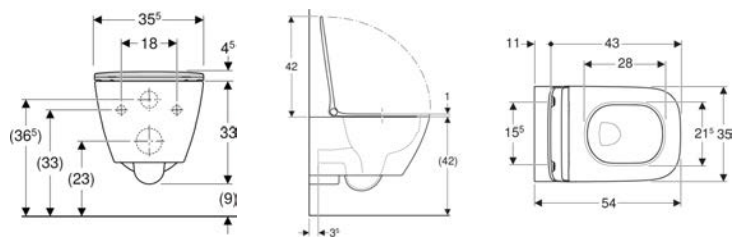

Geberit Smyle Square wall-hung WC set, washdown, shrouded, Rimfree, with WC seat, sandwich shape

Application purposes

- For concealed cisterns
- For concealed flushing valves

Characteristics

- Wall-hung
- Washdown WC
- Rimless WC ceramic appliance featuring Rimfree flush technology
- Easy fastening with Easy Fast Fixing (type EFF3)
- Type 1, full flush volume 6 / 5 / 4 l, in accordance with EN 997
- 4 l flush

- Shrouded
- Hidden fastening
- WC seat made of Duroplast, antibacterial
- Sandwich shape
- Slim design

Technical data

Product material	Sanitary ceramic
Fastening distance	18 cm
Height-adjustable	No

Scope of delivery

- WC ceramic appliance
- WC seat

- Fastening material

Art. no.	Colour / surface	B	H	T	Quick-release hinges	Soft-closing mechanism	Fastening	Hinge material
500.685.01.1	white	35.5 cm	37.5 cm	54 cm	yes	yes	from above	Chrome-plated brass