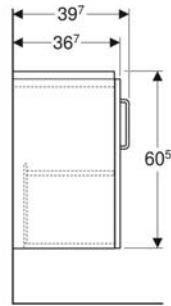

Geberit Selnova Compact cabinet for washbasin, with two doors and service space

CHARACTERISTICS

- FSC™ C134279 certified
- Wall-hung
- With two doors
- Opening with handle
- Door with soft closing
- With one movable shelf
- Moisture-resistant

- Can be equipped with feet
- Front made of MDF
- Delivered preassembled

TECHNICAL DATA

Product material High-compressed three-layer chipboard

SCOPE OF DELIVERY

- Fastening material

ACCESSORIES

- Geberit power socket element

Art. no.	Colour / surface	B cm	Washbasin width cm	H cm	T cm
501.956.01.1	Body: white / matt coated Front: white / high-gloss coated	59.7	65	60.5	39.7