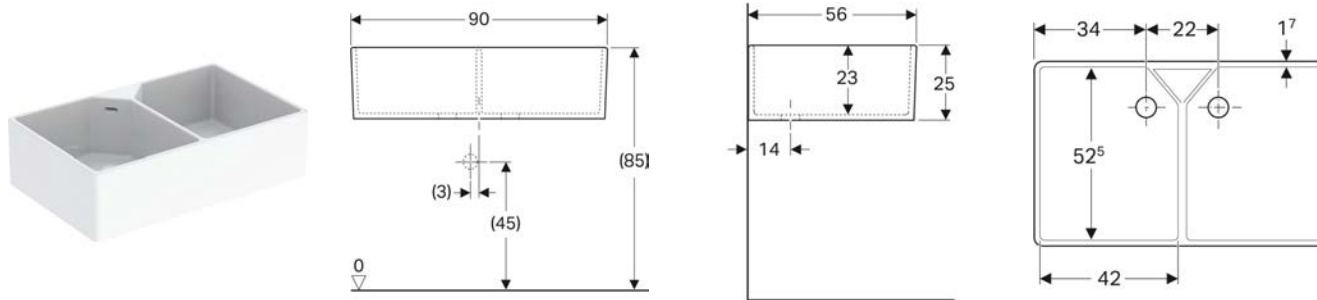

Art. no.	Colour / surface	B cm	H cm	T cm
208580000	white	45	19	60

Geberit Publica utility sink with two bowls and overflows

APPLICATION PURPOSES

- For mounting on mounting brackets
- For mounting on washtops
- For pouring out waste water
- For cleaning very dirty objects
- For industry and commerce
- For schools and other educational facilities
- For private areas