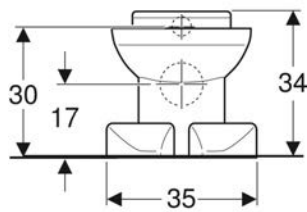

Geberit Bambini floor-standing WC for children, washdown, lion paw design, for WC seat

APPLICATION PURPOSES

- For children
- For childcare
- For concealed cisterns
- For low, half-high and high level exposed cisterns
- For pressure flushing valves

- Washdown WC
- With flush rim
- Type 1, full flush volume 6 l, in accordance with EN 997
- Horizontal outlet
- With climbing aid
- With feet in lion paw design

SCOPE OF DELIVERY

- WC ceramic appliance

TO ORDER ADDITIONALLY

- WC seat or WC seat ring
- Fastening material

CHARACTERISTICS

- Floor-standing

TECHNICAL DATA

Product material: Sanitary ceramic
Height-adjustable: No

ACCESSORIES

- Geberit Bambini connection set for WC for children

Art. no.	Colour / surface	B cm	H cm	T cm
212000000	white	33	34	50