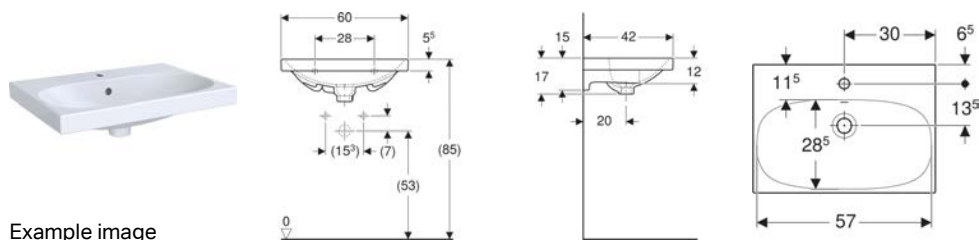

Geberit Acanto washbasin, small projection

Example image

Characteristics

- Can be installed with a washbasin cabinet
- Small projection

Technical data

Product material | Fine fireclay

Art. no.	Colour / surface	Tap hole	Overflow	B	Cabinet width	H	T
500.631.01.2	white	central	visible	60 cm	59.5 cm	17 cm	42 cm

Accessories

- Geberit dip tube trap for washbasin, horizontal outlet
- Geberit washbasin drain, space-saving model, slim design, with external waste plug with push actuation
- Geberit washbasin drain, space-saving model, slim design, with external waste plug and lever actuation
- Geberit washbasin drain, space-saving model, slim design, with free outlet and valve cover
- Geberit fastening material for washbasin

- A Geberit washbasin connector, space-saving model is required for the installation of the washbasin with base cabinet. See 'Assortment overview – Geberit Acanto washbasin connectors space-saving model' or online catalogue, washbasin accessories