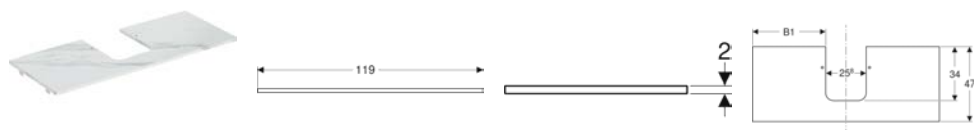

Geberit ONE washtop, with cut-out, stoneware, for lay-on washbasin, bowl shape

Example image

Application purposes

- For mounting on a Geberit ONE, Acanto, iCon washbasin cabinet

Characteristics

- Scratchproof

Scope of delivery

- Washtop

To order additionally

- Geberit ONE lay-on washbasin, bowl shape

- Moisture-resistant

Technical data

Product material

Fine stoneware

- Fastening material

- Geberit ONE lay-on washbasin, bowl shape, CleanDrain

Art. no.	Mix & Match	Colour / surface	Cut-out	B	B1	B2	H	T
505.105.00.1	* No	white, marble look / matt	central	119 cm	46.6 cm		2 cm	47.3 cm
505.105.00.2	* No	black marble look / matt	central	119 cm	46.6 cm		2 cm	47.3 cm
505.125.00.1	* Yes	white, marble look / matt	left	119 cm	22.3 cm		2 cm	47.3 cm
505.125.00.2	* Yes	black marble look / matt	left	119 cm	22.3 cm		2 cm	47.3 cm
505.145.00.1	* Yes	white, marble look / matt	right	119 cm	70.9 cm		2 cm	47.3 cm
505.145.00.2	* Yes	black marble look / matt	right	119 cm	70.9 cm		2 cm	47.3 cm
505.175.00.1	* Yes	white, marble look / matt	left and right	119 cm	17.6 cm	30.2 cm	2 cm	47.3 cm
505.175.00.2	* Yes	black marble look / matt	left and right	119 cm	17.6 cm	30.2 cm	2 cm	47.3 cm

* Order-based production

- A Geberit washbasin connector, space-saving model is required for the installation of the base cabinet. See assortment overview washbasin series or online catalogue, washbasin accessories
- Mix & Match: Articles of the same width can be freely combined in the Geberit ONE, Acanto and iCon series