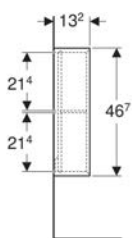

Application purposes

- For Geberit ONE, iCon, Acanto and VariForm series

Characteristics

- FSC™ C134279 certified
- Wall-hung

- With one fixed shelf
- Hidden fastening
- Moisture-resistant
- Delivered preassembled

Technical data

Product material | High-compressed three-layer chipboard

Scope of delivery

- High-level cabinet

- Fastening material

Art. no.	Colour / surface	B	H	T
502.323.01.1	white / high-gloss coated	45 cm	46.7 cm	13.2 cm
502.323.01.3 *	white / matt coated	45 cm	46.7 cm	13.2 cm
502.323.JH.1	oak / wood-textured melamine	45 cm	46.7 cm	13.2 cm
502.323.JK.1	lava / matt coated	45 cm	46.7 cm	13.2 cm
502.323.JL.1 *	sand grey / high-gloss coated	45 cm	46.7 cm	13.2 cm
502.323.JR.1 *	hickory / wood-textured melamine	45 cm	46.7 cm	13.2 cm

* Order-based production

Accessories

- Geberit towel hook