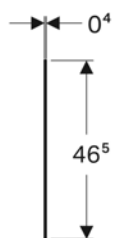

Geberit ONE cover for low cabinet and side element, stoneware

Example image

Application purposes

- For Geberit ONE side cabinets

Characteristics

- Scratchproof

Scope of delivery

- Antislip mat

- Moisture-resistant

Technical data

Product material

Fine stoneware

Art. no.	Colour / surface	B	H	T
505.080.00.1	black marble look / matt	45 cm	0.4 cm	46.5 cm
505.081.00.1	white, marble look / matt	45 cm	0.4 cm	46.5 cm