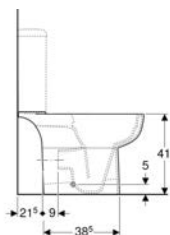

Application purposes

- For close-coupled exposed cistern

Characteristics

- Floor-standing
- Fastening with screw
- Washdown WC
- Rimless WC ceramic appliance featuring Rimfree flush technology

- Type 1, full flush volume 6 l, in accordance with EN 997
- Type 2 in accordance with EN 997
- Multidirectional outlet
- Semi-shrouded
- Hidden fastening

Technical data

Product material	Sanitary ceramic
Height-adjustable	No

Scope of delivery

- WC ceramic appliance

- Fastening material

To order additionally

- Cistern

- WC seat

Art. no.	Colour / surface	B	H	T
500.212.01.1	white	35 cm	41 cm	64 cm

Accessories

- Geberit P-bend set for floor-standing WC
- Geberit connection set for floor-standing WC
- Geberit connection bend 90° set with extension
- Geberit connection bend 90°