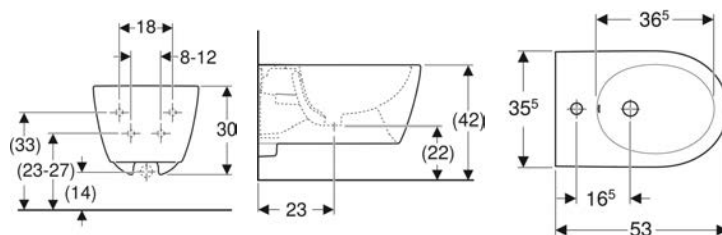

Geberit iCon wall-hung bidet, shrouded

Application purposes

- For single-hole taps with flexible hoses

Characteristics

- Wall-hung
- Hidden water supply connection

- Easy fastening with Easy Fast Fixing (type EFF3)
- Shrouded
- Hidden fastening

Technical data

Product material | Sanitary ceramic

Scope of delivery

- Fastening material

Art. no.	Colour / surface	Overflow	B	H	T
501.898.00.1	white	visible	35.5 cm	30 cm	53 cm
501.898.JT.1	white / matt	visible	35.5 cm	30 cm	53 cm