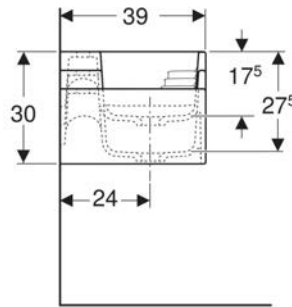

Geberit Bambini play and washspace, with three washbasin areas, lower basin on the left

Example image

APPLICATION PURPOSES

- For children
- For schools, childcare facilities and other educational facilities
- Suitable for children of different age groups
- For playing and learning
- For mounting on solid walls or drywalls
- For mounting on Geberit GIS set for Bambini play and washspace
- To install on Geberit Duofix elements for washbasins

CHARACTERISTICS

- Three washbasin areas
- Three different heights
- Small projection
- Integrated storage function with slide and haptic area for water play and multi-sensory experience
- Rounded edges for avoiding injuries
- Shockproof
- Scratchproof
- Easy cleaning
- Seamless surface repair

TECHNICAL DATA

Product material Varicor

SCOPE OF DELIVERY

- Washing trough

ACCESSORIES

- Geberit waste outlet with free outlet, screen
- Geberit waste outlet with free outlet and valve cover
- Geberit P-trap for washbasin, with sleeve, horizontal outlet

Art. no.	Colour / surface	Tap hole	Overflow	Drain	B cm	H cm	T cm
502.975.00.1 New	Washing trough: alpine white Decor: none	central, left and right	without	left and right	140	30	39
502.975.79.1 * New	Washing trough: alpine white Decor: forest green / light green	central, left and right	without	left and right	140	30	39