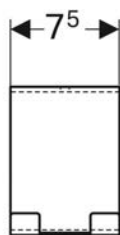

Technical data

Product material

| Steel

Art. no.   **Colour / surface**

500.647.JK.2   lava / matt powder-coated

Phasing out