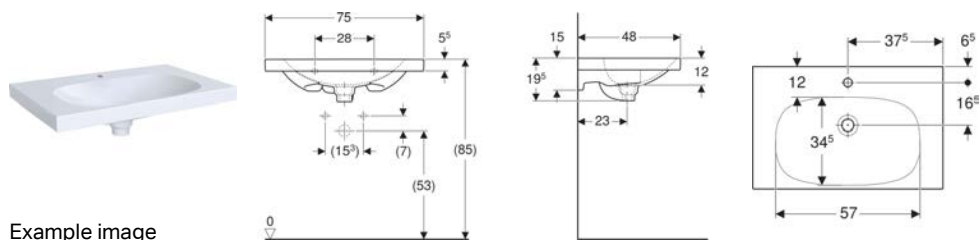

Geberit Acanto washbasin with hidden overflow, shelf surface and drain cover

Example image

Characteristics

- Can be installed with a washbasin cabinet
- Ceramic overflow system
- With shelf surface

- Chrome-plated cover

Technical data

Product material | Fine fireclay

Scope of delivery

- Drain cover

Art. no.	Colour / surface	Tap hole	Overflow	B	Cabinet width	H	T
500.630.01.2	white	central	hidden	75 cm	74 cm	19.5 cm	48 cm

Accessories

- Geberit dip tube trap for washbasin, horizontal outlet
- Geberit fastening material for washbasin