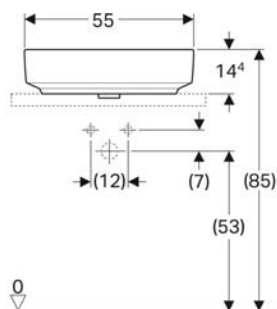

Geberit VariForm lay-on washbasin, oval

APPLICATION PURPOSES

- For mounting on washtops

CHARACTERISTICS

- Suitable for all VariForm bathroom furniture
- Oval
- Easy to mount thanks to provided cut-out template

- Can be installed with a washbasin cabinet

TECHNICAL DATA

Product material Fine fireclay

SCOPE OF DELIVERY

- Fastening material

- Template

ACCESSORIES

- Geberit waste outlet with free outlet and valve cover
- Geberit waste outlet with free outlet, screen

Art. no.	Colour / surface	Tap hole	Overflow	B cm	H cm	T cm
500.771.01.2	white	without	without	55	15.8	40