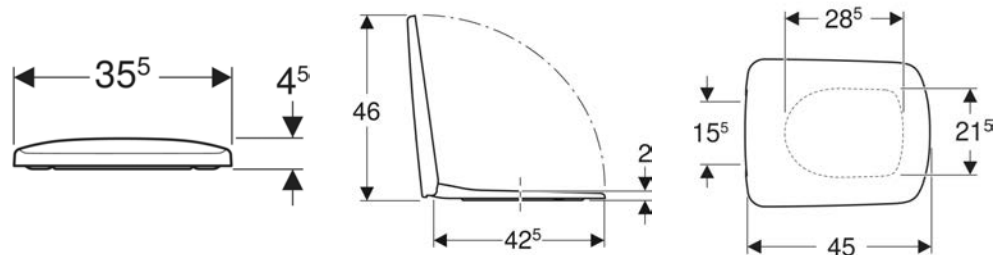

Geberit Selnova Square WC seat, slim design, fastening from above

CHARACTERISTICS

- Hinges made of metal
- Square design
- Overlapping WC lid

TECHNICAL DATA

Product material: Thermoset
Fastening distance: 15.5 cm

SCOPE OF DELIVERY

- WC seat

Art. no.	Colour / surface	B cm	H cm	T cm	Quick-release hinges	Soft-closing mechanism	Fastening	Hinge material
500.334.01.1	white / glossy	35.5	4.5	45	no	yes	from above	Chrome-plated brass
500.336.01.1	white / glossy	35.5	4.5	45	yes	yes	from above	Chrome-plated brass
500.338.01.1	white / glossy	35.5	4.5	45	no	no	from above	Stainless steel