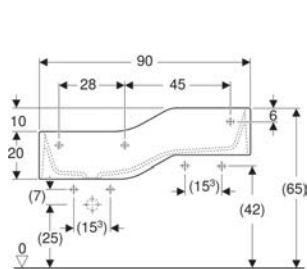

Example image

APPLICATION PURPOSES

- For children
- For schools, childcare facilities and other educational facilities
- Suitable for children of different age groups
- For playing and learning
- For mounting on solid walls or drywalls
- For mounting on Geberit GIS set for Bambini play and washspace
- To install on Geberit Duofix elements for washbasins

CHARACTERISTICS

- Two washbasin areas
- Two different heights
- Small projection
- Integrated slide
- Rounded edges for avoiding injuries
- Shockproof
- Scratchproof
- Easy cleaning
- Seamless surface repair

TECHNICAL DATA

Product material Varicor

SCOPE OF DELIVERY

- Washing trough

ACCESSORIES

- Geberit waste outlet with free outlet, screen
- Geberit waste outlet with free outlet and valve cover
- Geberit P-trap for washbasin, with sleeve, horizontal outlet

Art. no.	Colour / surface	Tap hole	Overflow	Drain	B cm	H cm	T cm
502.973.00.1 New	Washing trough: alpine white Decor: none	left and right	without	left	90	30	39
502.973.79.1 * New	Washing trough: alpine white Decor: forest green / light green	left and right	without	left	90	30	39