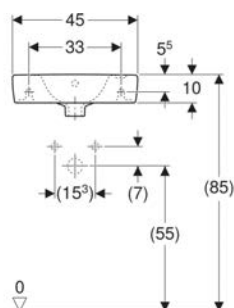

CHARACTERISTICS

- Can be installed with a washbasin cabinet
- Asymmetrical
- Small projection
- Can be combined with half pedestal
- Can be combined with full pedestal
- With shelf surface

TECHNICAL DATA

Product material Sanitary ceramic

SCOPE OF DELIVERY

- Handrinse basin

ACCESSORIES

- Geberit dip tube trap for washbasin, horizontal outlet
- Geberit dip tube trap for washbasin, space-saving model, horizontal outlet
- Geberit waste outlet with free outlet and valve cover
- Geberit waste outlet with free outlet, screen
- Geberit fastening material for handrinse basin

Art. no.	Colour / surface	Tap hole	Overflow	B cm	Cabinet width cm	H cm	T cm	Shelf space
500.318.01.1	white	right	visible	45	40.8	15	25	left
500.319.01.1	white	left	visible	45	40.8	15	25	right