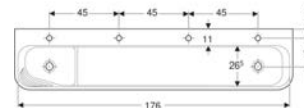

Example image

APPLICATION PURPOSES

- For children
- For schools, childcare facilities and other educational facilities
- Suitable for children of different age groups
- For playing and learning
- For mounting on solid walls or drywalls
- For mounting on Geberit GIS set for Bambini play and washspace
- To install on Geberit Duofix elements for washbasins

CHARACTERISTICS

- Four washbasin areas
- Three different heights
- Small projection
- Integrated storage function with slide and haptic area for water play and multi-sensory experience
- Rounded edges for avoiding injuries
- Shockproof
- Scratchproof
- Easy cleaning
- Seamless surface repair

TECHNICAL DATA

Product material Varicor

SCOPE OF DELIVERY

- Washing trough

ACCESSORIES

- Geberit waste outlet with free outlet, screen
- Geberit waste outlet with free outlet and valve cover
- Geberit P-trap for washbasin, with sleeve, horizontal outlet

Art. no.	Colour / surface	Tap hole	Overflow	Drain	B cm	H cm	T cm
502.978.00.1 New	Washing trough: alpine white Decor: none	left and right	without	left and right	180	30	39
502.978.79.1 * New	Washing trough: alpine white Decor: forest green / light green	left and right	without	left and right	180	30	39