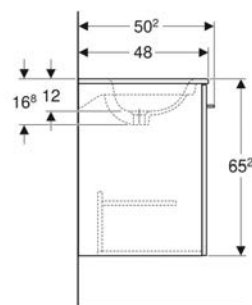

CHARACTERISTICS

- FSC™ C134279 certified
- Wall-hung
- Slim rim
- With one door
- With one fixed shelf
- Opening with handle
- Door with soft closing
- Hinge side left or right
- Moisture-resistant

- Delivered preassembled

TECHNICAL DATA

Product material: Fine fireclay / high-compressed three-layer chipboard

- Handle
- Fastening material

SCOPE OF DELIVERY

- Vanity basin
- Cabinet for vanity basin

ACCESSORIES

- Geberit Selnova Square set of narrow feet
- Geberit towel rail for bathroom furniture
- Geberit towel rail for bathroom furniture, with radius corner
- Geberit towel rail for bathroom furniture, with right-angled corner
- Geberit power socket element

Art. no.	Colour / surface	Tap hole	Overflow	B cm	B1 cm	B2 cm	B3 cm	Washbasin width cm	H cm	T cm
501.248.00.1	white / high-gloss coated	central	visible	55	53.8	47	49	55	65.2	50.2
501.249.00.1 * New	lava / matt coated	central	visible	55	53.8	47	49	55	65.2	50.2