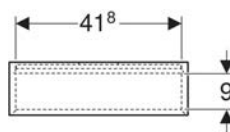

Application purposes

- For Geberit ONE, iCon, Acanto and VariForm series

Characteristics

- FSC™ C134279 certified
- Wall-hung

- With one fixed shelf
- Hidden fastening
- Moisture-resistant
- Delivered preassembled

Technical data

Product material | High-compressed three-layer chipboard

Scope of delivery

- High-level cabinet

- Fastening material

Art. no.	Colour / surface	B	H	T
502.323.01.1	white / high-gloss coated	45 cm	46.7 cm	13.2 cm
502.323.01.3 *	white / matt coated	45 cm	46.7 cm	13.2 cm
502.323.JH.1	oak / wood-textured melamine	45 cm	46.7 cm	13.2 cm
502.323.JK.1	lava / matt coated	45 cm	46.7 cm	13.2 cm
502.323.JL.1 *	sand grey / high-gloss coated	45 cm	46.7 cm	13.2 cm
502.323.JR.1 *	hickory / wood-textured melamine	45 cm	46.7 cm	13.2 cm

* Order-based production

Accessories

- Geberit towel hook