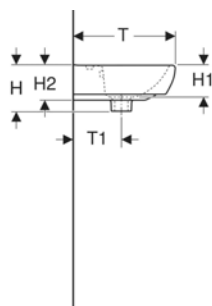

CHARACTERISTICS

- Can be combined with half pedestal
- Can be combined with full pedestal
- Can be installed with a washbasin cabinet

TECHNICAL DATA

Product material

Sanitary ceramic

SCOPE OF DELIVERY

- Handrinse basin

ACCESSORIES

- Geberit dip tube trap for washbasin, horizontal outlet
- Geberit fastening material for handrinse basin

INFO

- Geberit Selnova Square Halbsäule nur für Handwaschbecken 50 cm
- Geberit Selnova half pedestal only for handrinse basin 50 cm

Art. no.	Colour / surface	Tap hole	Overflow	B cm	B1 cm	B2 cm	B3 cm	Cabinet width cm	H cm	H1 cm	H2 cm	T cm	T1 cm	T2 cm	T3 cm	T4 cm	T5 cm
500.322.01.1	white	central	visible	45	18	40	22.5	38.6	16	11	12	35	18	21.5	5.5	12.5	9
500.323.01.1	white	left and right	visible	45	18	40	12.5	38.6	16	11	12	35	18	21.5	5.5	12.5	9
500.301.01.1	white	without	visible	50	23	44.5		41.8	17	12	13.5	42	20	27.5			11
500.310.01.1	white	central	visible	50	23	44.5	25	41.8	17	12	13.5	42	20	27.5	6.5	13.5	11