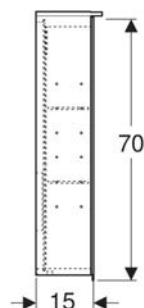

CHARACTERISTICS

- Suitable for all bathroom series
- FSC™ C134279 certified
- LED lighting
- Indirect lighting
- Touch-sensor switch for the upper light
- Touch-sensor switch for the bottom light
- Orientation light can be deactivated
- Power socket
- Mirrored body
- Mirrored back side
- Moisture-resistant
- With three doors
- Doors mirrored on both sides
- Middle door hinges right

- Opening with recessed handle
- Movable glass shelves
- Magnetic holder
- Magnifying mirror

TECHNICAL DATA

Protection degree	IP44
Nominal voltage	220–240 V AC
Operating voltage	12 V DC
Mains frequency	50 / 60 Hz
Output voltage	12 V DC
Product material	High-compressed three-layer chipboard
Light source energy efficiency class	F

Light colour	4200 K
Service life of LED lighting	60000 h
Measurement method	LM-80
Colour rendering index min.	80

SCOPE OF DELIVERY

- Mirror cabinet
- 6 glass shelves
- Magnifying mirror
- Magnetic holder
- Fastening material

INFO

- 1 power socket for mirror cabinet 90 cm
- 2 power sockets for mirror cabinet 120 cm