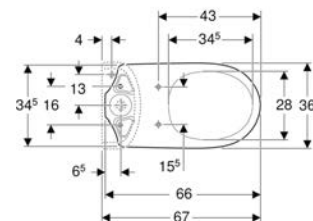

Geberit Selnova Comfort floor-standing WC for close-coupled exposed cistern, washdown, horizontal outlet, raised

APPLICATION PURPOSES

- For close-coupled exposed cistern

CHARACTERISTICS

- Floor-standing
- Washdown WC
- With flush rim
- Horizontal outlet
- Raised seat height

TECHNICAL DATA

Product material
Height-adjustable

Sanitary ceramic
No

SCOPE OF DELIVERY

- WC ceramic appliance
- Fastening material

TO ORDER ADDITIONALLY

- Cistern
- WC seat

ACCESSORIES

- Geberit connection set for floor-standing WC
- Geberit connection bend 90°
- Geberit fastening material for floor-standing WC and floor-standing bidet

Art. no.	Colour / surface	B cm	H cm	T cm
500.284.01.1	white	36	46	66