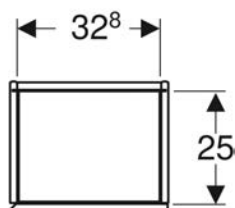

Geberit ONE tall cabinet with one door

Characteristics

- FSC™ C134279 certified
- Wall-hung
- With one door
- Door with soft closing
- Opening with recessed handle or push-to-open mechanism
- With four movable glass shelves

- With one fixed shelf
- Hinge side left or right
- Moisture-resistant
- Delivered preassembled

Technical data

Product material | High-compressed three-layer chipboard

Scope of delivery

- Tall cabinet
- 4 glass shelves
- Fastening material

Art. no.	Colour / surface	B	H	T
505.083.00.2	* white / matt coated	36 cm	180 cm	29.1 cm

* Order-based production

Phasing out