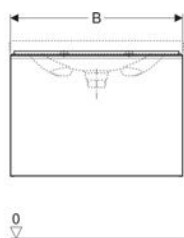

Characteristics

- FSC™ C134279 certified
- Wall-hung
- With one drawer
- With one internal drawer
- Opening with handle
- Drawer with soft closing

- Moisture-resistant
- Front made of chipboard with glass cover
- Delivered preassembled

Technical data

Product material	High-compressed three-layer chipboard
Drawer load max.	30 kg

Scope of delivery

- Cabinet for washbasin
- Bottle trap with dip tube, space-saving model, ø 32 mm
- Fastening material

Art. no.	Colour / surface	B	B1	Washbasin width	H	T
500.609.01.2	Body: white / high-gloss coated Drawers: white / shiny glass	59.5 cm	53.1 cm	60 cm	53.5 cm	47.5 cm
500.609.16.1 *	Body: black / matt coated Drawers: black / shiny glass	59.5 cm	53.1 cm	60 cm	53.5 cm	47.5 cm
500.609.JK.2	Body: lava / matt coated Drawers: lava / shiny glass	59.5 cm	53.1 cm	60 cm	53.5 cm	47.5 cm
500.609.JL.2 *	Body: sand grey / matt coated Drawers: sand grey / shiny glass	59.5 cm	53.1 cm	60 cm	53.5 cm	47.5 cm
500.610.01.2	Body: white / high-gloss coated Drawers: white / shiny glass	64 cm	57.6 cm	65 cm	53.5 cm	47.5 cm
500.610.16.1 *	Body: black / matt coated Drawers: black / shiny glass	64 cm	57.6 cm	65 cm	53.5 cm	47.5 cm
500.610.JK.2	Body: lava / matt coated Drawers: lava / shiny glass	64 cm	57.6 cm	65 cm	53.5 cm	47.5 cm
500.610.JL.2 *	Body: sand grey / matt coated Drawers: sand grey / shiny glass	64 cm	57.6 cm	65 cm	53.5 cm	47.5 cm
500.611.01.2	Body: white / high-gloss coated Drawers: white / shiny glass	74 cm	67.6 cm	75 cm	53.5 cm	47.5 cm
500.611.16.1 *	Body: black / matt coated Drawers: black / shiny glass	74 cm	67.6 cm	75 cm	53.5 cm	47.5 cm
500.611.JK.2	Body: lava / matt coated Drawers: lava / shiny glass	74 cm	67.6 cm	75 cm	53.5 cm	47.5 cm
500.611.JL.2 *	Body: sand grey / matt coated Drawers: sand grey / shiny glass	74 cm	67.6 cm	75 cm	53.5 cm	47.5 cm
500.612.01.2	Body: white / high-gloss coated Drawers: white / shiny glass	89 cm	82.6 cm	90 cm	53.5 cm	47.5 cm
500.612.16.1 *	Body: black / matt coated Drawers: black / shiny glass	89 cm	82.6 cm	90 cm	53.5 cm	47.5 cm
500.612.JK.2	Body: lava / matt coated Drawers: lava / shiny glass	89 cm	82.6 cm	90 cm	53.5 cm	47.5 cm