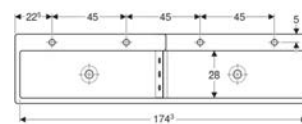

APPLICATION PURPOSES

- For mounting on mounting brackets
- For children
- For schools, childcare facilities and other educational facilities

CHARACTERISTICS

- Four washbasin areas
- Two outlets
- Small projection
- Wavy rim for easy tap access
- Rounded edges for avoiding injuries
- Antibacterial
- Shockproof
- Scratchproof
- Easy cleaning

- Seamless surface repair

TECHNICAL DATA

Product material Varicor

SCOPE OF DELIVERY

- Washing trough
- Fixing material for decorative cover
- Baffle plate made of PMMA

TO ORDER ADDITIONALLY

- Geberit Bambini decorative cover, front, for play and washspace, for four washbasin taps, lower basin on the right

- Geberit Bambini decorative cover, side, for play and washspace, lower basin
- Geberit Bambini decorative cover, side, for play and washspace, upper basin
- Geberit set of mounting brackets for play and washspace, for four washbasin taps

ACCESSORIES

- Geberit waste outlet with free outlet, screen
- Geberit waste outlet with free outlet and valve cover
- Geberit P-trap for washbasin, with sleeve, horizontal outlet

INFO

- When mounting in rows, a minimum distance of 5 cm between the basins and/or the wall side should be maintained

Art. no.	Colour / surface	Tap hole	Overflow	Drain	B cm	H cm	T cm
430050016	white alpine / matt	left and right	without	left and right	180	30	41.5