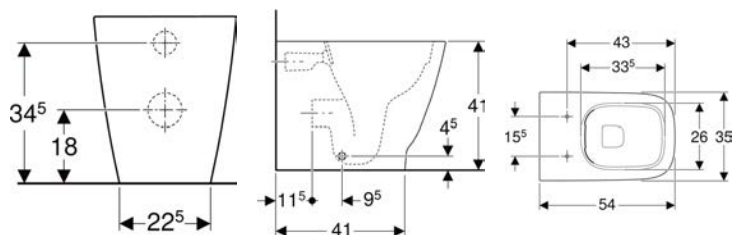

Application purposes

- For concealed cisterns

Characteristics

- Floor-standing
- Back-to-wall
- Washdown WC
- Rimless WC ceramic appliance featuring Rimfree flush technology
- Type 1, full flush volume 6 / 5 / 4 l, in accordance with EN 997

- Horizontal or vertical outlet
- Type 2 in accordance with EN 997
- Flushes with 4.5 l
- 4 l flush
- Shrouded
- Hidden fastening

Technical data

Product material	Sanitary ceramic
Height-adjustable	No

Scope of delivery

- Fastening material

To order additionally

- WC seat

Art. no.	Colour / surface	B	H	T
500.840.00.1	white	35 cm	41 cm	54 cm

Accessories

- Geberit connection set for floor-standing WC
- Geberit connection bend 90°