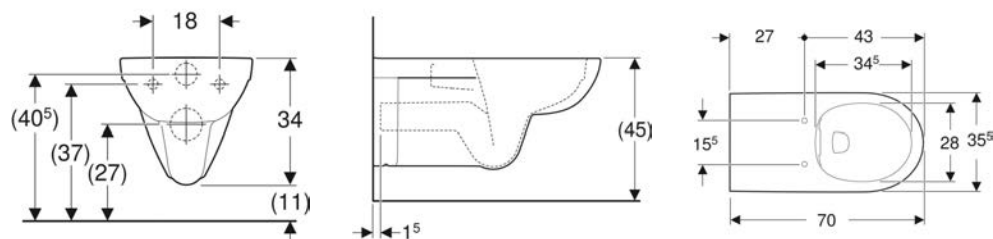

APPLICATION PURPOSES

- For concealed cisterns
- For pressure flushing valves
- Suitable for use by wheelchair users

CHARACTERISTICS

- Wall-hung
- Washdown WC
- Rimless WC ceramic appliance featuring Rimfree flush technology
- Barrier-free
- Type 1, full flush volume 6 / 4 l, in accordance with EN 997

- Type 2 in accordance with EN 997
- 4 l flush
- Large projection

TECHNICAL DATA

Product material	Sanitary ceramic
Fastening distance	18 cm
Height-adjustable	No

SCOPE OF DELIVERY

- WC ceramic appliance

TO ORDER ADDITIONALLY

- WC seat
- Extended flush pipe

ACCESSORIES

- Geberit connection set for wall-hung WC, length 30 cm

INFO

- Depending on the installation type, 1 Geberit connection set for wall-hung WC, length 30 cm, is required for mounting

Art. no.	Colour / surface	B cm	H cm	T cm
500.262.01.1	white	35.5	34	70