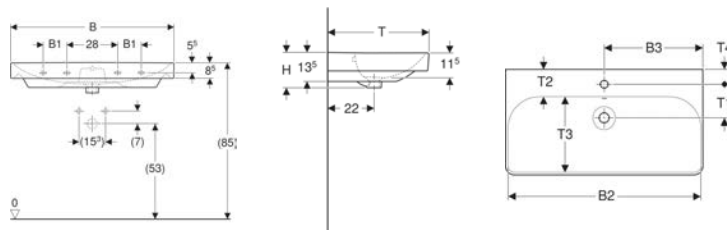

Geberit Smyle Square washbasin

Characteristics

- Can be installed with a washbasin cabinet

Technical data

Product material

Sanitary ceramic

Art. no.	Colour / surface	Tap hole	Overflow	B	B1	B2	B3	Cabinet width	H	T	T1	T2	T3	T4	Fastening points
500.259.01.1	white	central	visible	55 cm		51.8 cm	27.5 cm	53.6 cm	17 cm	44 cm	15 cm	6.5 cm	27.5 cm	7 cm	2
501.574.00.1	white	without	visible	55 cm		51.8 cm		53.6 cm	17 cm	44 cm		6.5 cm	27.5 cm		2
500.229.01.1	white	central	visible	60 cm		56.8 cm	30 cm	58.4 cm	16.5 cm	48 cm	15.5 cm	12.5 cm	33.5 cm	6.5 cm	2
501.732.00.1 *	white	central	without	60 cm		56.8 cm	30 cm	58.4 cm	16.5 cm	48 cm	15.5 cm	12.5 cm	33.5 cm	6.5 cm	2
500.249.00.2	white	without	visible	75 cm		71.5 cm		73.4 cm	16.5 cm	48 cm		12.5 cm	33.5 cm		2
500.249.01.1	white	central	visible	75 cm		71.5 cm	37.5 cm	73.4 cm	16.5 cm	48 cm	15 cm	12.5 cm	33.5 cm	6.5 cm	2
500.250.01.1	white	without	visible	90 cm	13 cm	86.8 cm		88.4 cm	16.5 cm	48 cm		12.5 cm	33.5 cm		4
500.251.01.1	white	central	visible	90 cm	13 cm	86.8 cm	45 cm	88.4 cm	16.5 cm	48 cm	15 cm	12.5 cm	33.5 cm	7 cm	4
500.252.01.1	white	left and right	visible	90 cm	13 cm	86.8 cm	45 cm	88.4 cm	16.5 cm	48 cm	15 cm	12.5 cm	33.5 cm	7 cm	4
500.225.01.1	white	without	visible	120 cm	28 cm	116.8 cm		118.4 cm	16.5 cm	48 cm		13 cm	33.5 cm		4
500.226.01.1	white	central	visible	120 cm	28 cm	116.8 cm	60 cm	118.4 cm	16.5 cm	48 cm	15.5 cm	13 cm	33.5 cm	7 cm	4
500.253.01.1	white	left and right	visible	120 cm	28 cm	116.8 cm	31.5 cm	118.4 cm	16.5 cm	48 cm	15.5 cm	13 cm	33.5 cm	7 cm	4

* Order-based production

Accessories

- Geberit waste outlet, space-saving model, slim design, with external waste plug with push actuation
- Geberit washbasin drain, space-saving model, slim design, with external waste plug with push actuation
- Geberit dip tube trap for washbasin, horizontal outlet
- Geberit dip tube trap for washbasin, space-saving model, horizontal outlet
- Geberit fastening material for washbasin