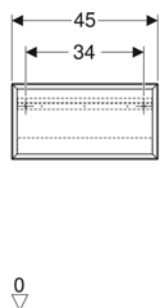

APPLICATION PURPOSES

- For Geberit ONE, iCon, Acanto and VariForm series

- Hidden fastening
- Moisture-resistant
- Delivered preassembled

SCOPE OF DELIVERY

- High-level cabinet
- Fastening material

CHARACTERISTICS

- FSC™ C134279 certified
- Wall-hung

TECHNICAL DATA

Product material

High-compressed three-layer chipboard

ACCESSORIES

- Geberit towel hook

Art. no.	Colour / surface	B cm	H cm	T cm
502.322.01.1	white / high-gloss coated	45	23.3	13.2
502.322.01.3 *	white / matt coated	45	23.3	13.2
502.322.JH.1	oak / wood-textured melamine	45	23.3	13.2
502.322.JK.1	lava / matt coated	45	23.3	13.2
502.322.JL.1 *	sand grey / high-gloss coated	45	23.3	13.2