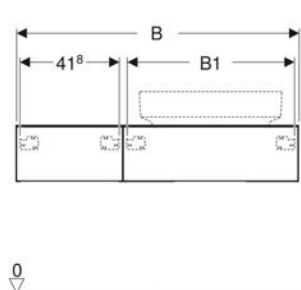

Example image

CHARACTERISTICS

- Suitable for all VariForm lay-on washbasins
- FSC™ C134279 certified
- Wall-hung
- With two drawers
- Opening with push-to-open mechanism
- Drawer with soft closing
- Drawers without trap cutout
- Moisture-resistant
- Delivered preassembled
- Cover plate made of compact laminate

- Lay-on washbasin can be mounted on the left or right side

- Fastening material

TECHNICAL DATA

Product material	High-compressed three-layer chipboard
Drawer load max.	30 kg

SCOPE OF DELIVERY

- Cabinet for washbasin
- Bottle trap with dip tube, space-saving model, $\varnothing$ 32 mm

ACCESSORIES

- Geberit towel rail for bathroom furniture
- Geberit towel rail for bathroom furniture, with radius corner
- Geberit towel rail for bathroom furniture, with right-angled corner
- Geberit VariForm drawer insert, H-partition, for top drawer
- Geberit VariForm drawer insert, H-partition, for bottom drawer
- Geberit towel hook

Art. no.	Colour / surface	B cm	B1 cm	H cm	T cm
501.171.00.1	Body and front: white / high-gloss coated Cover plate: white / matt melamine-covered	120	70.8	23.5	51
501.172.00.1 *	Body and front: lava / matt coated Cover plate: lava / matt melamine-covered	120	70.8	23.5	51