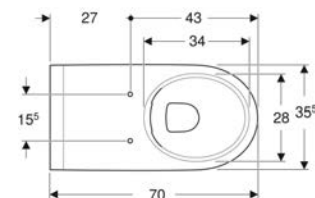

Geberit Selnova Comfort Premium wall-hung WC, washdown, large projection, semi-shrouded, barrier-free, Rimfree

APPLICATION PURPOSES

- For concealed cisterns
- For pressure flushing valves

CHARACTERISTICS

- Wall-hung
- Washdown WC
- Rimless WC ceramic appliance featuring Rimfree flush technology

- Barrier-free
- Type 1, full flush volume 6 / 5 / 4 l, in accordance with EN 997
- Type 2 in accordance with EN 997
- 4 l flush
- Semi-shrouded
- Large projection

TECHNICAL DATA

Product material Sanitary ceramic

Fastening distance 18 cm
Height-adjustable No

SCOPE OF DELIVERY

- WC ceramic appliance
- Extended flush pipe

TO ORDER ADDITIONALLY

- WC seat

Art. no.	Colour / surface	B cm	H cm	T cm
500.693.01.2	white	35.5	34.5	70