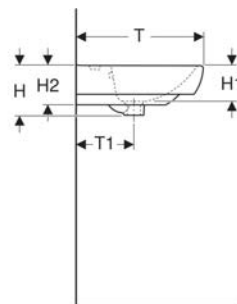

CHARACTERISTICS

- Can be combined with half pedestal
- Can be combined with full pedestal

TECHNICAL DATA

Product material

Sanitary ceramic

SCOPE OF DELIVERY

- Washbasin

ACCESSORIES

- Geberit dip tube trap for washbasin, horizontal outlet
- Geberit fastening material for washbasin

INFO

- Geberit Selnova Square full pedestal only for washbasin 55–60 cm
- Geberit Selnova full pedestal only for washbasin 65 cm

Art. no.	Colour / surface	Tap hole	Overflow	B cm	B1 cm	B2 cm	Cabinet width cm	H cm	H1 cm	H2 cm	T cm	T1 cm	T2 cm
500.290.01.1	white	central	visible	55	47.5	27	46.4	17.5	12.5	14	44	20	29
500.291.01.1	white	without	visible	55	47.5	27	46.4	17.5	12.5	14	44	20	29
500.300.01.1	white	central	visible	60	54.5	29.5	49.3	18	13	14.5	46	20	30.5
500.299.01.1	white	central	visible	65	61	32	54.4	18	13	14.5	48	21	32