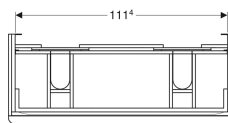

Characteristics

- FSC™ C134279 certified
- Wall-hung
- With two drawers
- Opening with handle
- Drawer with soft closing

- Moisture-resistant
- Drawer frame made of metal
- Delivered preassembled

Technical data

Product material	High-compressed three-layer chipboard
Drawer load max.	30 kg

Scope of delivery

- Cabinet for double washbasin

- Fastening material

Art. no.	Colour / surface	B	Washbasin width	H	T
500.356.00.1	Body and front: white / high-gloss coated Handle: white / matt powder-coated	118.4 cm	120 cm	61.7 cm	47 cm
500.356.JK.1 *	Body and front: lava / matt coated Handle: lava / matt powder-coated	118.4 cm	120 cm	61.7 cm	47 cm
500.356.JL.1 *	Body and front: sand grey / high-gloss coated Handle: sand grey / matt powder-coated	118.4 cm	120 cm	61.7 cm	47 cm
500.356.JR.1	Body and front: hickory / wood-textured melamine Handle: lava / matt powder-coated	118.4 cm	120 cm	61.7 cm	47 cm

* Order-based production

Accessories

- Geberit drawer insert, H-partition, for bottom drawer
- Geberit drawer insert, H-partition, for top drawer
- Geberit drawer insert, T-partition, for top drawer
- Geberit towel rail for bathroom furniture, with radius corner
- Geberit towel rail for bathroom furniture, with right-angled corner
- Geberit towel rail for bathroom furniture
- Geberit set of feet
- Geberit double light strip for drawer
- Geberit power socket element