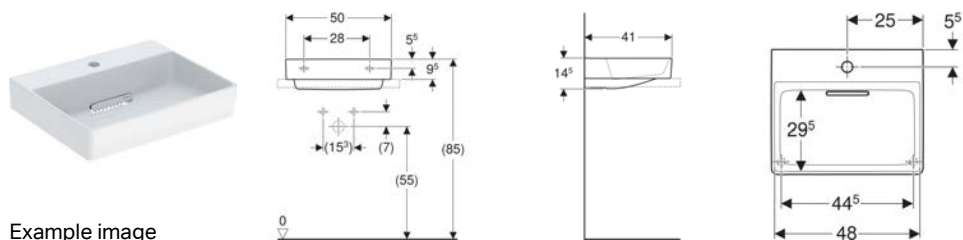

Geberit ONE lay-on washbasin, rectangular, CleanDrain

Example image

Application purposes

- For mounting on washtops

Characteristics

- Horizontal outlet
- Hidden overflow function

- Actuation using tie rod
- With integrated hair trap
- Hygienic with optimum flow behaviour
- Ground bottom and rear sides

Technical data

Product material | Fine fireclay

Scope of delivery

- Washbasin
- Drain cover with comb insert, magnetic fixing

- Geberit washbasin connector and trap, space-saving model
- Fastening material

To order additionally

- Geberit ONE washtop, with cut-out, for lay-on washbasin, rectangular
- Geberit ONE washtop, with cut-out, stoneware, for lay-on washbasin, rectangular

Art. no.	Mix & Match	Colour / surface	Tap hole	Overflow	B	B2	H	T	T2	Fastening points
505.023.00.1	Yes	Washbasin: white / KeraTect Cover: glossy white	without	without	50 cm	48 cm	14.5 cm	41 cm	29.4 cm	2
505.024.00.1	Yes	Washbasin: white / KeraTect Cover: glossy white	central	without	50 cm	48 cm	14.5 cm	41 cm	29.4 cm	2

Accessories

- Geberit ONE drain cover with comb insert, magnetic fixing