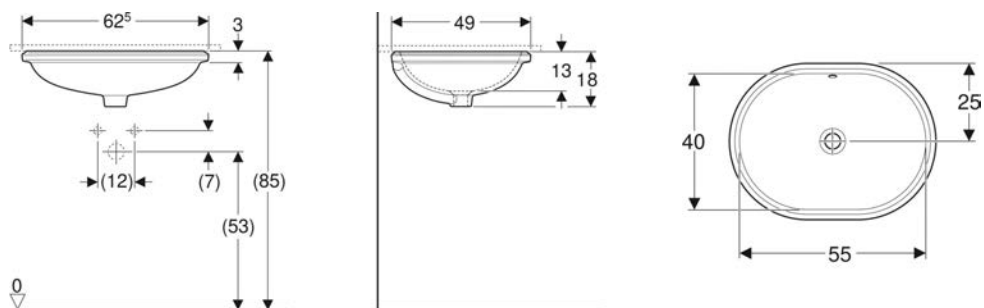

Geberit VariForm under-countertop washbasin, elliptic

Example image

APPLICATION PURPOSES

- For mounting on washtops from below

CHARACTERISTICS

- Elliptic
- Easy to mount thanks to provided cut-out template

TECHNICAL DATA

Product material: Sanitary ceramic

SCOPE OF DELIVERY

- Fastening material
- Template

ACCESSORIES

- Geberit waste outlet with free outlet and valve cover
- Geberit waste outlet with free outlet, screen

Art. no.	Colour / surface	Tap hole	Overflow	B cm	H cm	T cm
500.756.01.2	white	without	visible	62.5	18	49
500.758.01.2 *	white	without	without	62.5	18	49

* Order-based production