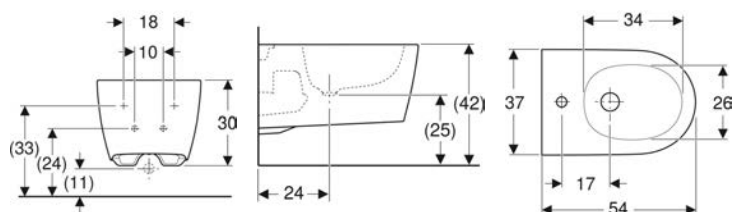

Geberit ONE wall-hung bidet, shrouded

Application purposes

- For single-hole taps with flexible hoses

Characteristics

- Wall-hung
- Height-adjustable, ceramic upper edge 41–45 cm
- Easy fastening with Easy Fast Fixing (type EFF3)

- Hidden water supply connection
- Easy fastening with gearbox for optimised force transmission
- Shrouded
- Hidden fastening
- Slim design

Technical data

Product material

Sanitary ceramic

Scope of delivery

- Fastening material
- Sound insulation set
- Connection set with Clou washbasin connector

Art. no.	Colour / surface	Overflow	B	H	T
500.690.01.1	white / KeraTect	hidden	37 cm	30 cm	54 cm