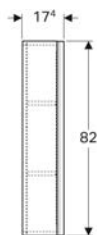

Characteristics

- FSC™ C134279 certified
- Wall-hung
- With one door
- Opening with handle
- Hinge side left or right
- Door with soft closing

- Moisture-resistant
- With three movable shelves
- Mirror on inside of door
- Front made of chipboard with glass cover
- Delivered preassembled

Technical data

Product material | High-compressed three-layer chipboard

Scope of delivery

- High-level cabinet
- 3 movable shelves
- Fastening material

Art. no.	Colour / surface	B	H	T
500.639.01.2	Body: white / high-gloss coated Doors: white / shiny glass	45 cm	82 cm	17.4 cm
500.639.16.1 *	Body: black / matt coated Doors: black / shiny glass	45 cm	82 cm	17.4 cm
500.639.JK.2	Body: lava / matt coated Doors: lava / shiny glass	45 cm	82 cm	17.4 cm
500.639.JL.2 *	Body: sand grey / matt coated Doors: sand grey / shiny glass	45 cm	82 cm	17.4 cm

* Order-based production

Accessories

- Geberit towel hook
- Geberit power socket element