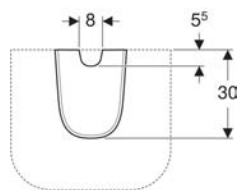

Scope of delivery

- Fastening material

Technical data

Product material

Sanitary ceramic

Art. no.	Colour / surface	B	H	T
500.575.01.1	white	21.5 cm	31.5 cm	23.5 cm

Geberit Smyle half pedestal

Example image