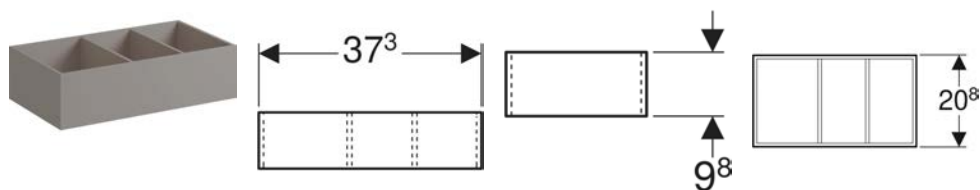

Geberit Xeno² drawer insert, H-partition, for bottom drawer

Example image

Application purposes

- For washbasin cabinets and side cabinets

Characteristics

- FSC™ C134279 certified

- H-partition

Technical data

Product material | High-compressed three-layer chipboard

Art. no.	Colour / surface	B	H	T
500.527.00.1	scultura grey / wood-textured melamine	37.3 cm	9.8 cm	20.8 cm