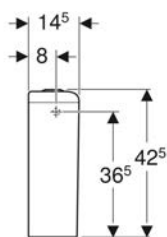

Application purposes

- For water supply connections 3/8"
- For close-coupled installation

Characteristics

- Dual flush

Scope of delivery

- Mechanism

- Water supply connection on the left/right or bottom
- Type 1, full flush volume 6 l, in accordance with EN 997

Technical data

Flush volume, factory setting	6 / 3 l
Flush volume small, adjustment range	3 / 4 l
Product material	Sanitary ceramic

Art. no.	Colour / surface	B	H	T
228950000	white	37.5 cm	42.5 cm	14.5 cm