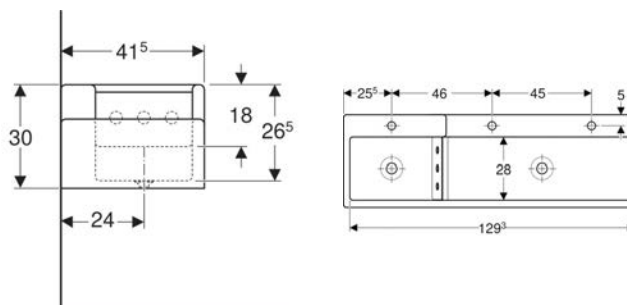

APPLICATION PURPOSES

- For mounting on mounting brackets
- For children
- For schools, childcare facilities and other educational facilities

CHARACTERISTICS

- Three washbasin areas
- Two outlets
- Small projection
- Wavy rim for easy tap access
- Rounded edges for avoiding injuries
- Antibacterial
- Shockproof
- Scratchproof
- Easy cleaning

- Seamless surface repair

TECHNICAL DATA

Product material Varicor

SCOPE OF DELIVERY

- Washing trough
- Fixing material for decorative cover
- Baffle plate made of PMMA

TO ORDER ADDITIONALLY

- Geberit Bambini decorative cover, front, for play and washspace, for three washbasin taps, lower basin on the right

- Geberit Bambini decorative cover, side, for play and washspace, lower basin
- Geberit Bambini decorative cover, side, for play and washspace, upper basin
- Geberit set of mounting brackets for play and washspace, for three washbasin taps

ACCESSORIES

- Geberit waste outlet with free outlet, screen
- Geberit waste outlet with free outlet and valve cover
- Geberit P-trap for washbasin, with sleeve, horizontal outlet

INFO

- When mounting in rows, a minimum distance of 5 cm between the basins and/or the wall side should be maintained

Art. no.	Colour / surface	Tap hole	Overflow	Drain	B cm	H cm	T cm
430350016	white alpine / matt	central, left and right	without	left and right	139	30	41.5