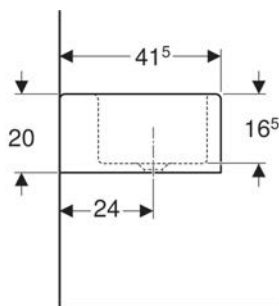

Geberit Bambini play and washspace, for two washbasin taps

APPLICATION PURPOSES

- For mounting on mounting brackets
- For children
- For schools, childcare facilities and other educational facilities

CHARACTERISTICS

- Two washbasin areas
- Small projection
- Wavy rim for easy tap access
- Rounded edges for avoiding injuries
- Antibacterial
- Shockproof
- Scratchproof

- Easy cleaning
- Seamless surface repair

TECHNICAL DATA

Product material Varicor

SCOPE OF DELIVERY

- Washing trough
- Fixing material for decorative cover

TO ORDER ADDITIONALLY

- Geberit Bambini decorative cover, front, for play and washspace, for two washbasin taps

- Geberit Bambini decorative cover, side, for play and washspace, lower basin
- Geberit set of mounting brackets for play and washspace, for two washbasin taps

ACCESSORIES

- Geberit waste outlet with free outlet, screen
- Geberit waste outlet with free outlet and valve cover
- Geberit P-trap for washbasin, with sleeve, horizontal outlet

INFO

- When mounting in rows, a minimum distance of 5 cm between the basins and/or the wall side should be maintained

Art. no.	Colour / surface	Tap hole	Overflow	Drain	B cm	H cm	T cm
430200016	white alpine / matt	left and right	without	central	90	20	41.5