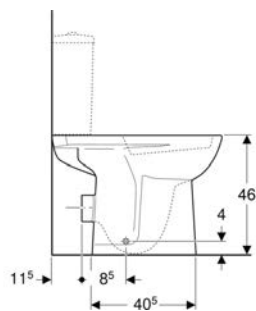

Geberit Selnova Comfort floor-standing WC for close-coupled exposed cistern, washdown, horizontal outlet, raised

APPLICATION PURPOSES

- For close-coupled exposed cistern

CHARACTERISTICS

- Floor-standing
- Washdown WC
- With flush rim
- Horizontal outlet
- Raised seat height

TECHNICAL DATA

Product material
Height-adjustable

Sanitary ceramic
No

SCOPE OF DELIVERY

- WC ceramic appliance
- Fastening material

TO ORDER ADDITIONALLY

- Cistern
- WC seat

ACCESSORIES

- Geberit connection set for floor-standing WC
- Geberit connection bend 90°
- Geberit fastening material for floor-standing WC and floor-standing bidet

Art. no.	Colour / surface	B cm	H cm	T cm
500.284.01.1	white	36	46	66