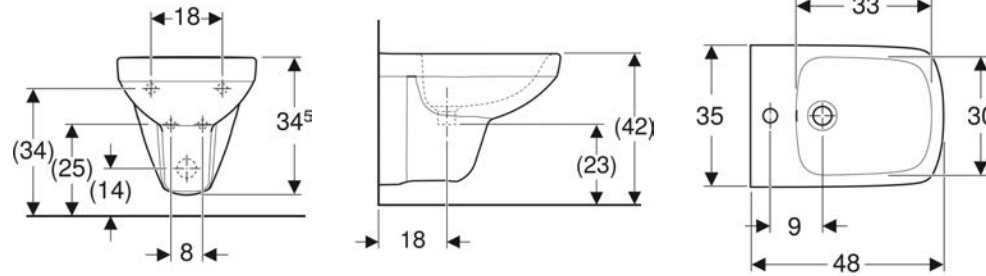

Geberit Selnova Compact wall-hung bidet, small projection, square design

APPLICATION PURPOSES

- For single-hole taps with flexible hoses

CHARACTERISTICS

- Wall-hung
- Hidden water supply connection
- Small projection

TECHNICAL DATA

Product material

Sanitary ceramic

Art. no.	Colour / surface	Overflow	B cm	H cm	T cm
500.272.01.1	white	visible	35	34.5	48