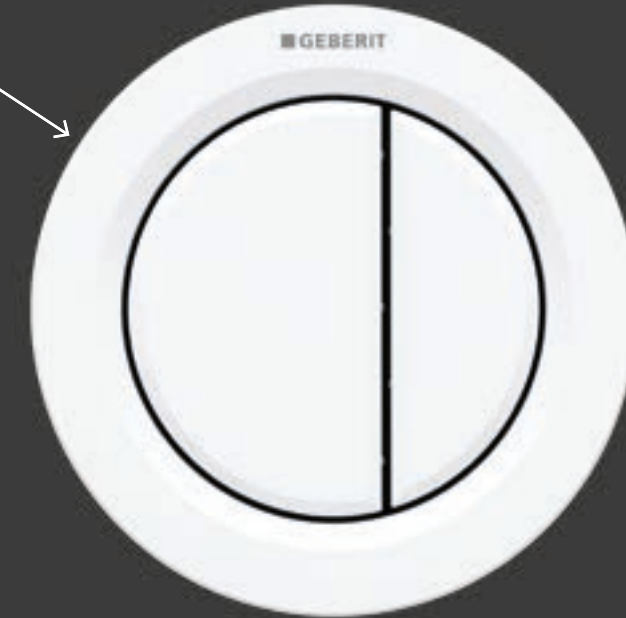

GEBERIT REMOTE FLUSH ACTUATION TYPE 01

- → Pneumatic remote flush actuation.
- → Available in single flush or water-saving dual flush.
- → Can be placed anywhere within a 1.70 m radius of the cistern.
- → For furniture as well as solid and drywall construction.
- → Note regarding cover plates for service openings on page 84.

83%

Shown in actual size = 83% smaller than a Geberit actuator plate Sigma01.