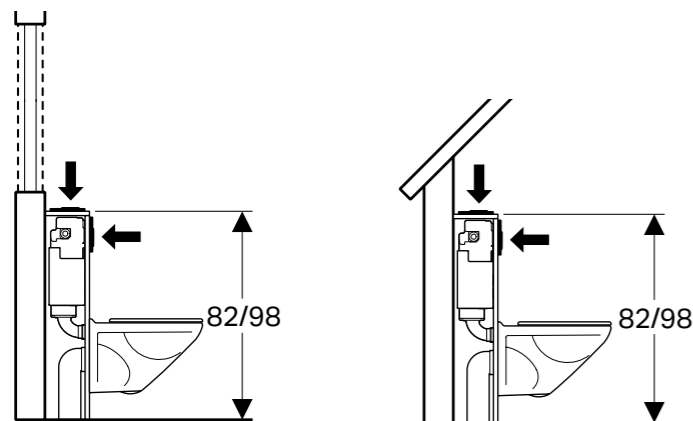

←
LOW-HEIGHT SITUATIONS
Solution for low-height installation with element heights 82 cm, choose either Omega or Alpha. For a height of 98 cm go for Omega.

Whether it be under windows or sloping roofs, in a corner or on a free-standing wall, systems and products from Geberit give you practically unlimited possibilities. Installations behind the wall lend elegance and increased space; part-height prewall installations offer additional storage possibilities.