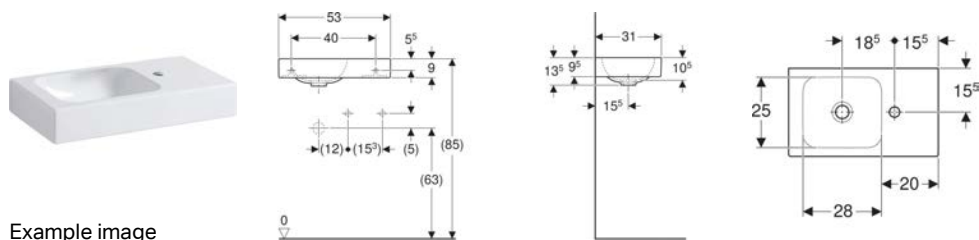

Geberit iCon handrinse basin with shelf surface

Example image

Characteristics

- Can be installed with a washbasin cabinet
- Asymmetrical

- With shelf surface

Technical data

Product material

Fine fireclay

Art. no.	Colour / surface	Tap hole	Overflow	B	H	T	Shelf space
124053000	white	right	without	53 cm	13.5 cm	31 cm	right
124153000	white	left	without	53 cm	13 cm	31 cm	left

Accessories

- Geberit waste outlet with free outlet, screen
- Geberit waste outlet with free outlet and valve cover
- Geberit dip tube trap for washbasin, horizontal outlet
- Geberit dip tube trap for washbasin, space-saving model, horizontal outlet
- Geberit fastening material for handrinse basin