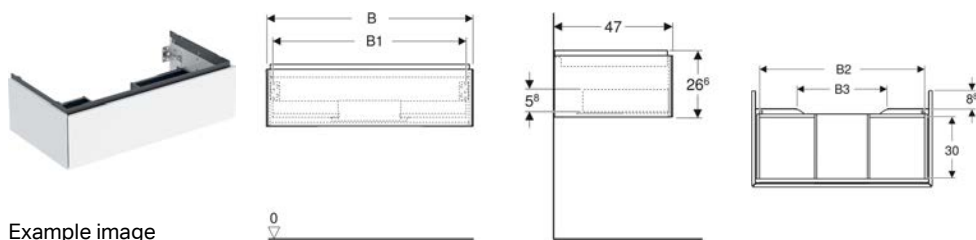

Geberit ONE cabinet for washbasin, with one drawer

Example image

Characteristics

- FSC™ C134279 certified
- Wall-hung
- Fully usable storage space in upper drawer
- With one drawer
- Opening with push-to-open mechanism

- Drawer with soft closing
- Moisture-resistant
- Delivered preassembled

Technical data

Product material	High-compressed three-layer chipboard
Drawer load max.	30 kg

Scope of delivery

- Cabinet for washbasin
- Fastening material

Art. no.	Mix & Match	Colour / surface	B	B1	B2	B3	Washbasin width	H	T
505.071.00.1	Yes	white / high-gloss coated	59.2 cm	53.8 cm	51.7 cm	15.2 cm	60 cm	26.6 cm	47 cm
505.071.00.2 *	Yes	white / matt coated	59.2 cm	53.8 cm	51.7 cm	15.2 cm	60 cm	26.6 cm	47 cm
505.071.00.3	Yes	lava / matt coated	59.2 cm	53.8 cm	51.7 cm	15.2 cm	60 cm	26.6 cm	47 cm
505.071.00.4 *	Yes	sand grey / high-gloss coated	59.2 cm	53.8 cm	51.7 cm	15.2 cm	60 cm	26.6 cm	47 cm
505.071.00.5	Yes	oak / wood-textured melamine	59.2 cm	53.8 cm	51.7 cm	15.2 cm	60 cm	26.6 cm	47 cm
505.071.00.6 *	Yes	hickory / wood-textured melamine	59.2 cm	53.8 cm	51.7 cm	15.2 cm	60 cm	26.6 cm	47 cm
505.071.00.7 *	Yes	greige / matt coated	59.2 cm	53.8 cm	51.7 cm	15.2 cm	60 cm	26.6 cm	47 cm
505.071.00.8 *	Yes	black / matt coated	59.2 cm	53.8 cm	51.7 cm	15.2 cm	60 cm	26.6 cm	47 cm
505.072.00.1	Yes	white / high-gloss coated	74 cm	68.6 cm	66.5 cm	30 cm	75 cm	26.6 cm	47 cm
505.072.00.2 *	Yes	white / matt coated	74 cm	68.6 cm	66.5 cm	30 cm	75 cm	26.6 cm	47 cm
505.072.00.3	Yes	lava / matt coated	74 cm	68.6 cm	66.5 cm	30 cm	75 cm	26.6 cm	47 cm
505.072.00.4 *	Yes	sand grey / high-gloss coated	74 cm	68.6 cm	66.5 cm	30 cm	75 cm	26.6 cm	47 cm
505.072.00.5	Yes	oak / wood-textured melamine	74 cm	68.6 cm	66.5 cm	30 cm	75 cm	26.6 cm	47 cm
505.072.00.6 *	Yes	hickory / wood-textured melamine	74 cm	68.6 cm	66.5 cm	30 cm	75 cm	26.6 cm	47 cm
505.072.00.7 *	Yes	greige / matt coated	74 cm	68.6 cm	66.5 cm	30 cm	75 cm	26.6 cm	47 cm
505.072.00.8 *	Yes	black / matt coated	74 cm	68.6 cm	66.5 cm	30 cm	75 cm	26.6 cm	47 cm