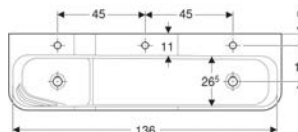

Example image

APPLICATION PURPOSES

- For children
- For schools, childcare facilities and other educational facilities
- Suitable for children of different age groups
- For playing and learning
- For mounting on solid walls or drywalls
- For mounting on Geberit GIS set for Bambini play and washspace
- To install on Geberit Duofix elements for washbasins

CHARACTERISTICS

- Three washbasin areas
- Three different heights
- Small projection
- Integrated storage function with slide and haptic area for water play and multi-sensory experience
- Rounded edges for avoiding injuries
- Shockproof
- Scratchproof
- Easy cleaning
- Seamless surface repair

TECHNICAL DATA

Product material Varicor

SCOPE OF DELIVERY

- Washing trough

ACCESSORIES

- Geberit waste outlet with free outlet, screen
- Geberit waste outlet with free outlet and valve cover
- Geberit P-trap for washbasin, with sleeve, horizontal outlet

Art. no.	Colour / surface	Tap hole	Overflow	Drain	B cm	H cm	T cm
502.976.00.1 New	Washing trough: alpine white Decor: none	central, left and right	without	left and right	140	30	39
502.976.79.1 * New	Washing trough: alpine white Decor: forest green / light green	central, left and right	without	left and right	140	30	39