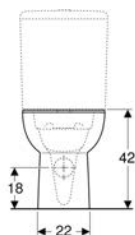

Application purposes

- For close-coupled exposed cistern

Characteristics

- Floor-standing
- Fastening with screw
- Washdown WC
- Rimless WC ceramic appliance featuring Rimfree flush technology

- Type 1, full flush volume 6 l, in accordance with EN 997
- Type 2 in accordance with EN 997
- Multidirectional outlet
- Semi-shrouded
- Hidden fastening

Technical data

Product material	Sanitary ceramic
Height-adjustable	No

Scope of delivery

- WC ceramic appliance

- Fastening material

To order additionally

- Cistern

- WC seat

Art. no.	Colour / surface	B	H	T
500.212.01.1	white	35 cm	41 cm	64 cm

Accessories

- Geberit P-bend set for floor-standing WC
- Geberit connection set for floor-standing WC
- Geberit connection bend 90° set with extension
- Geberit connection bend 90°