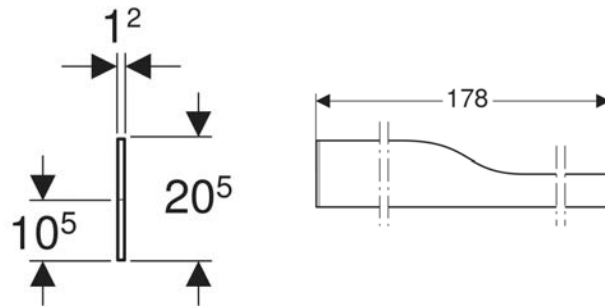

Geberit Bambini decorative cover, front, for play and washspace, for four washbasin taps, lower basin on the right

Example image

APPLICATION PURPOSES

- For Bambini play and washspaces

- Scratchproof
- Easy cleaning
- Seamless surface repair

TECHNICAL DATA

Product material Varicor

CHARACTERISTICS

- Shockproof

SCOPE OF DELIVERY

- Decorative cover

Art. no.	Colour / surface
430060016	white alpine / matt
430060226	blue Varicor no. 226 / matt
430060227	red Varicor no. 227 / matt
430060229	green Varicor no. 229 / matt