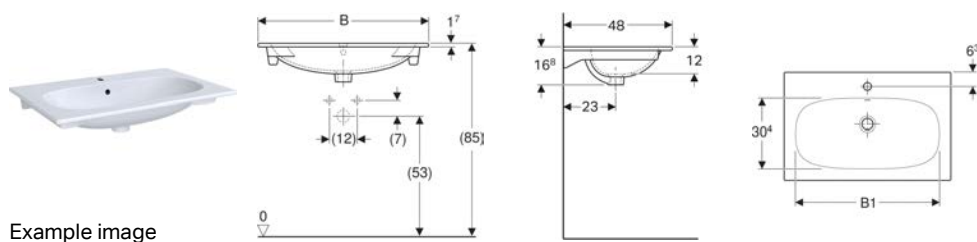

Technical data

Product material | Sanitary ceramic

Scope of delivery

- Fastening material

Art. no.	Colour / surface	Overflow	B	H	T
500.601.01.2	white	visible	35 cm	29 cm	51 cm

Geberit Acanto vanity basin

Example image