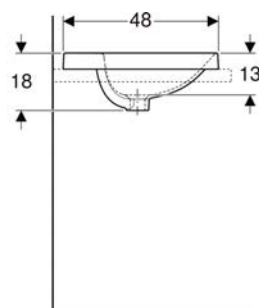

APPLICATION PURPOSES

- For mounting in washtops from above

CHARACTERISTICS

- Round
- Easy to mount thanks to provided cut-out template

TECHNICAL DATA

Product material Sanitary ceramic

SCOPE OF DELIVERY

- Template

ACCESSORIES

- Geberit waste outlet with free outlet and valve cover
- Geberit waste outlet with free outlet, screen

Art. no.	Colour / surface	D cm	Tap hole	Overflow	B cm	H cm	T cm
500.704.01.2	white	48	central	visible	48	18	48
500.706.01.2 *	white	48	central	without	48	18	48

* Order-based production