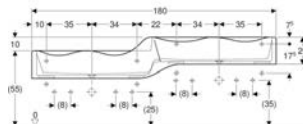

APPLICATION PURPOSES

- For mounting on mounting brackets
- For children
- For schools, childcare facilities and other educational facilities

CHARACTERISTICS

- Four washbasin areas
- Two outlets
- Small projection
- Wavy rim for easy tap access
- Rounded edges for avoiding injuries
- Antibacterial
- Shockproof
- Scratchproof
- Easy cleaning

- Seamless surface repair

TECHNICAL DATA

Product material Varicor

SCOPE OF DELIVERY

- Washing trough
- Fixing material for decorative cover
- Baffle plate made of PMMA

TO ORDER ADDITIONALLY

- Geberit Bambini decorative cover, front, for play and washspace, for four washbasin taps, lower basin on the left

- Geberit Bambini decorative cover, side, for play and washspace, lower basin
- Geberit Bambini decorative cover, side, for play and washspace, upper basin
- Geberit set of mounting brackets for play and washspace, for four washbasin taps

ACCESSORIES

- Geberit waste outlet with free outlet, screen
- Geberit waste outlet with free outlet and valve cover
- Geberit P-trap for washbasin, with sleeve, horizontal outlet

INFO

- When mounting in rows, a minimum distance of 5 cm between the basins and/or the wall side should be maintained

Art. no.	Colour / surface	Tap hole	Overflow	Drain	B cm	H cm	T cm
43000016	white alpine / matt	left and right	without	left and right	180	30	41.5