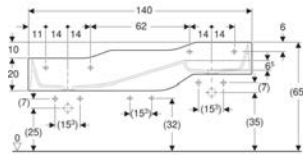

Geberit Bambini play and washspace, with three washbasin areas, lower basin on the left

Example image

APPLICATION PURPOSES

- For children
- For schools, childcare facilities and other educational facilities
- Suitable for children of different age groups
- For playing and learning
- For mounting on solid walls or drywalls
- For mounting on Geberit GIS set for Bambini play and washspace
- To install on Geberit Duofix elements for washbasins

CHARACTERISTICS

- Three washbasin areas
- Three different heights
- Small projection
- Integrated storage function with slide and haptic area for water play and multi-sensory experience
- Rounded edges for avoiding injuries
- Shockproof
- Scratchproof
- Easy cleaning
- Seamless surface repair

TECHNICAL DATA

Product material Varicor

SCOPE OF DELIVERY

- Washing trough

ACCESSORIES

- Geberit waste outlet with free outlet, screen
- Geberit waste outlet with free outlet and valve cover
- Geberit P-trap for washbasin, with sleeve, horizontal outlet

Art. no.	Colour / surface	Tap hole	Overflow	Drain	B cm	H cm	T cm
502.975.00.1 New	Washing trough: alpine white Decor: none	central, left and right	without	left and right	140	30	39
502.975.79.1 * New	Washing trough: alpine white Decor: forest green / light green	central, left and right	without	left and right	140	30	39