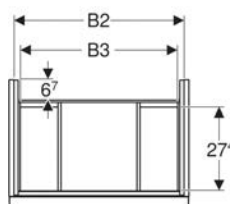

Characteristics

- FSC™ C134279 certified
- Wall-hung
- With one drawer
- With one internal drawer
- Opening with handle
- Exchangeable handle
- Drawer with soft closing

- Drawer without trap cutout
- Small projection
- Moisture-resistant
- Delivered preassembled

Technical data

Product material	High-compressed three-layer chipboard
Drawer load max.	30 kg

Scope of delivery

- Cabinet for washbasin
- Fastening material

Art. no.	Colour / surface	B	B1	B2	B3	Washbasin width h	H	T	
503.008.01.1	Body and front: white / high-gloss coated Handle: white / matt powder-coated	59.2 cm	53.8 cm	56 cm	51.9 cm	60 cm	53.5 cm	41.5 cm	New
503.008.01.2	Body: white / high-gloss coated Front: white / shiny glass Handle: white / matt powder-coated	59.2 cm	53.8 cm	56 cm	51.9 cm	60 cm	53.5 cm	41.5 cm	New
503.008.01.3 *	Body and front: white / matt coated Handle: white / matt powder-coated	59.2 cm	53.8 cm	56 cm	51.9 cm	60 cm	53.5 cm	41.5 cm	New
503.008.JH.1	Body and front: oak / wood-textured melamine Handle: lava / matt powder-coated	59.2 cm	53.8 cm	56 cm	51.9 cm	60 cm	53.5 cm	41.5 cm	New
503.008.JK.1	Body and front: lava / matt coated Handle: lava / matt powder-coated	59.2 cm	53.8 cm	56 cm	51.9 cm	60 cm	53.5 cm	41.5 cm	New
503.008.JK.2	Body: lava / matt coated Front: lava / shiny glass Handle: lava / matt powder-coated	59.2 cm	53.8 cm	56 cm	51.9 cm	60 cm	53.5 cm	41.5 cm	New
503.008.JR.1 *	Body and front: hickory / wood-textured melamine Handle: lava / matt powder-coated	59.2 cm	53.8 cm	56 cm	51.9 cm	60 cm	53.5 cm	41.5 cm	New
503.009.01.1	Body and front: white / high-gloss coated Handle: white / matt powder-coated	74 cm	68 cm	70.8 cm	66.7 cm	75 cm	53.5 cm	41.5 cm	New
503.009.01.2	Body: white / high-gloss coated Front: white / shiny glass Handle: white / matt powder-coated	74 cm	68 cm	70.8 cm	66.7 cm	75 cm	53.5 cm	41.5 cm	New
503.009.01.3 *	Body and front: white / matt coated Handle: white / matt powder-coated	74 cm	68 cm	70.8 cm	66.7 cm	75 cm	53.5 cm	41.5 cm	New
503.009.JH.1	Body and front: oak / wood-textured melamine Handle: lava / matt powder-coated	74 cm	68 cm	70.8 cm	66.7 cm	75 cm	53.5 cm	41.5 cm	New
503.009.JK.1	Body and front: lava / matt coated Handle: lava / matt powder-coated	74 cm	68 cm	70.8 cm	66.7 cm	75 cm	53.5 cm	41.5 cm	New