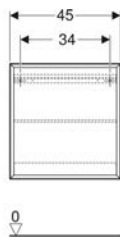

Application purposes

- For Geberit ONE, iCon, Acanto and VariForm series

Characteristics

- FSC™ C134279 certified
- Wall-hung

- With one fixed shelf
- Hidden fastening
- Moisture-resistant
- Delivered preassembled

Technical data

Product material | High-compressed three-layer chipboard

Scope of delivery

- High-level cabinet

- Fastening material

Art. no.	Colour / surface	B	H	T
502.323.01.1	white / high-gloss coated	45 cm	46.7 cm	13.2 cm
502.323.01.3 *	white / matt coated	45 cm	46.7 cm	13.2 cm
502.323.JH.1	oak / wood-textured melamine	45 cm	46.7 cm	13.2 cm
502.323.JK.1	lava / matt coated	45 cm	46.7 cm	13.2 cm
502.323.JL.1 *	sand grey / high-gloss coated	45 cm	46.7 cm	13.2 cm
502.323.JR.1 *	hickory / wood-textured melamine	45 cm	46.7 cm	13.2 cm

* Order-based production

Accessories

- Geberit towel hook