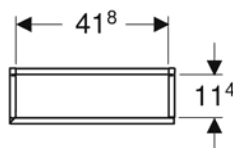

Geberit tall cabinet with one door and internal mirror, small projection

Example image

Application purposes

- For Geberit ONE, iCon, Acanto and VariForm series

Characteristics

- FSC™ C134279 certified
- Wall-hung
- With one door
- Door with soft closing
- Opening with recessed handle or push-to-open mechanism

- With five movable glass shelves
- Door mirrored on inside
- With two fixed shelves
- Hinge side left or right
- Door opening angle 155°
- Moisture-resistant
- Delivered preassembled

Technical data

Product material | High-compressed three-layer chipboard

Scope of delivery

- Tall cabinet
- 5 glass shelves
- Fastening material

Art. no.	Colour / surface	B	H	T	
502.317.01.1	Body and front: white / high-gloss coated	45 cm	180 cm	15 cm	
502.317.01.2	Body: white / high-gloss coated Front: white / shiny glass	45 cm	180 cm	15 cm	New
502.317.01.3 *	Body and front: white / matt coated	45 cm	180 cm	15 cm	
502.317.JH.1	Body and front: oak / wood-textured melamine	45 cm	180 cm	15 cm	
502.317.JK.1	Body and front: lava / matt coated	45 cm	180 cm	15 cm	
502.317.JK.2	Body: lava / matt coated Front: lava / shiny glass	45 cm	180 cm	15 cm	New
502.317.JL.1 *	Body and front: sand grey / high-gloss coated	45 cm	180 cm	15 cm	
502.317.JR.1 *	Body and front: hickory / wood-textured melamine	45 cm	180 cm	15 cm	

* Order-based production

Accessories

- Geberit set of narrow feet
- Geberit towel hook
- Geberit power socket element