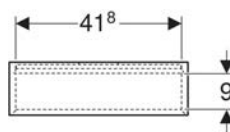

Art. no.	Washbasin width
502.350.00.1	75 cm
502.351.00.1	90 cm
502.352.00.1	105 cm
502.353.00.1	120 cm
502.354.00.1	135 cm

Geberit shelf unit, square

Example image

Application purposes

- For Geberit ONE, iCon, Acanto and VariForm series