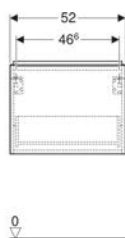

Characteristics

- FSC™ C134279 certified
- Wall-hung
- With one drawer
- Opening with handle
- Drawer with soft closing
- Exchangeable handle

- Drawer without trap cutout
- Moisture-resistant
- Delivered preassembled

Technical data

Product material	High-compressed three-layer chipboard
Drawer load max.	30 kg

Scope of delivery

- Cabinet for handrinse basin
- Fastening material

Art. no.	Colour / surface	B	Washbasin width	H	T
502.302.01.1	Body and front: white / high-gloss coated Handle: white / matt powder-coated	52 cm	53 cm	41.5 cm	30.7 cm
502.302.01.2	Body and front: white / high-gloss coated Handle: bright chrome-plated	52 cm	53 cm	41.5 cm	30.7 cm
502.302.01.3 *	Body and front: white / matt coated Handle: white / matt powder-coated	52 cm	53 cm	41.5 cm	30.7 cm
502.302.JH.1	Body and front: oak / wood-textured melamine Handle: lava / matt powder-coated	52 cm	53 cm	41.5 cm	30.7 cm
502.302.JK.1	Body and front: lava / matt coated Handle: lava / matt powder-coated	52 cm	53 cm	41.5 cm	30.7 cm
502.302.JL.1 *	Body and front: sand grey / high-gloss coated Handle: sand grey / matt powder-coated	52 cm	53 cm	41.5 cm	30.7 cm
502.302.JR.1 *	Body and front: hickory / wood-textured melamine Handle: lava / matt powder-coated	52 cm	53 cm	41.5 cm	30.7 cm

* Order-based production

Accessories

- Geberit handle
- Geberit power socket element