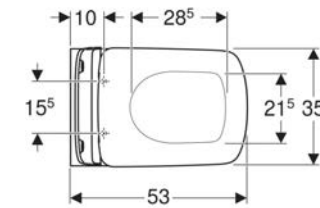

Geberit Selnova Square set of wall-hung WC, washdown, Rimfree, with WC seat

APPLICATION PURPOSES

- For concealed cisterns
- For pressure flushing valves

CHARACTERISTICS

- Wall-hung
- Washdown WC

- Rimless WC ceramic appliance featuring Rimfree flush technology
- Square design
- Type 1, full flush volume 6 / 4 l, in accordance with EN 997
- Type 2 in accordance with EN 997
- 4 l flush
- Overlapping WC lid
- Antibacterial
- Lid made of Duroplast

TECHNICAL DATA

Product material	Sanitary ceramic
Fastening distance	18 cm
Height-adjustable	No

SCOPE OF DELIVERY

- WC ceramic appliance
- WC seat

Art. no.	Colour / surface	B cm	H cm	T cm	Quick-release hinges	Soft-closing mechanism	Fastening	Hinge material
501.961.00.1	WC ceramic appliance: white	35.5	39	53	yes	yes	from above	Chrome-plated brass