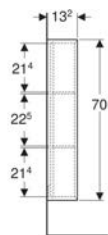

Application purposes

- For Geberit ONE, iCon, Acanto and VariForm series

Characteristics

- FSC™ C134279 certified
- Wall-hung

- Hidden fastening
- With two fixed shelves
- Moisture-resistant
- Delivered preassembled

Technical data

Product material | High-compressed three-layer chipboard

Scope of delivery

- High-level cabinet

- Fastening material

Art. no.	Colour / surface	B	H	T
502.320.01.1	white / high-gloss coated	22.5 cm	70 cm	13.2 cm
502.320.01.3 *	white / matt coated	22.5 cm	70 cm	13.2 cm
502.320.JH.1	oak / wood-textured melamine	22.5 cm	70 cm	13.2 cm
502.320.JK.1	lava / matt coated	22.5 cm	70 cm	13.2 cm
502.320.JL.1 *	sand grey / high-gloss coated	22.5 cm	70 cm	13.2 cm
502.320.JR.1 *	hickory / wood-textured melamine	22.5 cm	70 cm	13.2 cm

* Order-based production

Accessories

- Geberit towel hook