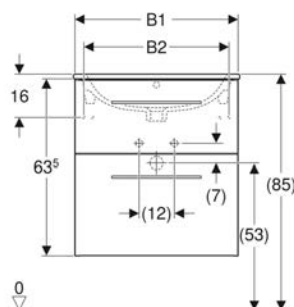

CHARACTERISTICS

- FSC™ C134279 certified
- Wall-hung
- Slim rim
- With two drawers
- Opening with handle
- Drawer with soft closing
- Moisture-resistant
- Delivered preassembled

TECHNICAL DATA

Product material	Fine fireclay / high-compressed three-layer chipboard
Drawer load max.	30 kg

SCOPE OF DELIVERY

- Washbasin
- Cabinet for vanity basin
- Handle
- Fastening material

ACCESSORIES

- Geberit drawer insert, H-partition, for top drawer
- Geberit drawer insert, T-partition, for top drawer
- Geberit drawer insert, H-partition, for bottom drawer
- Geberit Selnova Square set of narrow feet
- Geberit towel rail for bathroom furniture
- Geberit towel rail for bathroom furniture, with radius corner
- Geberit towel rail for bathroom furniture, with right-angled corner
- Geberit power socket element

Art. no.	Colour / surface	Tap hole	Overflow	B cm	B1 cm	B2 cm	B3 cm	Washbasin width cm	H cm	T cm
501.232.00.1 New	white / high-gloss coated	central	visible	55	53.8	47	49	55	65.2	50.2
501.233.00.1 * New	lava / matt coated	central	visible	55	53.8	47	49	55	65.2	50.2