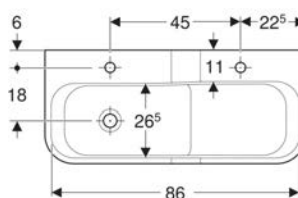

Example image

APPLICATION PURPOSES

- For children
- For schools, childcare facilities and other educational facilities
- Suitable for children of different age groups
- For playing and learning
- For mounting on solid walls or drywalls
- For mounting on Geberit GIS set for Bambini play and washspace
- To install on Geberit Duofix elements for washbasins

CHARACTERISTICS

- Two washbasin areas
- Two different heights
- Small projection
- Integrated slide
- Rounded edges for avoiding injuries
- Shockproof
- Scratchproof
- Easy cleaning
- Seamless surface repair

TECHNICAL DATA

Product material Varicor

SCOPE OF DELIVERY

- Washing trough

ACCESSORIES

- Geberit waste outlet with free outlet, screen
- Geberit waste outlet with free outlet and valve cover
- Geberit P-trap for washbasin, with sleeve, horizontal outlet

Art. no.	Colour / surface	Tap hole	Overflow	Drain	B cm	H cm	T cm
502.973.00.1 New	Washing trough: alpine white Decor: none	left and right	without	left	90	30	39
502.973.79.1 * New	Washing trough: alpine white Decor: forest green / light green	left and right	without	left	90	30	39