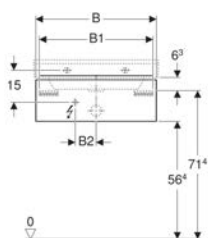

Characteristics

- FSC™ C134279 certified
- Wall-hung
- With one drawer
- Opening with push-to-open mechanism
- Drawer with antislip mat
- Drawer with LED light
- Moisture-resistant
- Delivered preassembled

Technical data

Protection degree	IP21
Nominal voltage	230 V AC
Operating voltage	12 V DC
Mains frequency	50 Hz
Product material	High-compressed three-layer chipboard
Drawer load max.	30 kg
Light source energy efficiency class	F
Light colour	3000 K

Scope of delivery

- Fastening material

Art. no.	Colour / surface	B	B1	B2	B3	Washbasin width	H	T	Protection class	Power consumption	Luminous flux
500.505.00.1 *	greige / matt coated	58 cm	54.6 cm	10 cm	51.6 cm	60 cm	22 cm	46.2 cm	II	2.25 W	270 lm
500.505.01.1	white / high-gloss coated	58 cm	54.6 cm	10 cm	51.6 cm	60 cm	22 cm	46.2 cm	II	2.25 W	270 lm
500.505.43.1	scultura grey / wood-textured melamine	58 cm	54.6 cm	10 cm	51.6 cm	60 cm	22 cm	46.2 cm	II	2.25 W	270 lm
500.508.00.1 *	greige / matt coated	88 cm	84.6 cm	23 cm	81.6 cm	90 cm	22 cm	46.2 cm	II	3.75 W	450 lm
500.508.01.1	white / high-gloss coated	88 cm	84.6 cm	23 cm	81.6 cm	90 cm	22 cm	46.2 cm	II	3.75 W	450 lm
500.508.43.1	scultura grey / wood-textured melamine	88 cm	84.6 cm	23 cm	81.6 cm	90 cm	22 cm	46.2 cm	II	3.75 W	450 lm

* Order-based production

Accessories

- Geberit Xeno² drawer insert, T-partition, for top drawer
- Geberit Xeno² drawer insert, H-partition, for top drawer
- Geberit towel rail for bathroom furniture, with right-angled corner
- Geberit towel rail for bathroom furniture, with radius corner
- Geberit power socket element