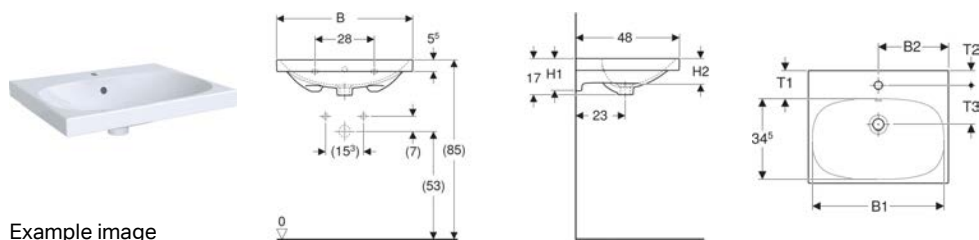

Geberit Acanto washbasin

Example image

Characteristics

- Can be installed with a washbasin cabinet

Technical data

Product material

Fine fireclay

Art. no.	Mix & Match	Colour / surface	Tap hole	Overflow	B	B1	B2	Cabinet width	H	H1	H2	T	T1	T2	T3
500.620.01.2	Yes	white	central	visible	60 cm	57 cm	60 cm	59.5 cm	17 cm	15 cm	12 cm	48 cm	11.5 cm	6.5 cm	16.5 cm
500.621.01.2		white	central	visible	65 cm	61.5 cm	32.5 cm	64 cm	17 cm	15 cm	12 cm	48 cm	11.5 cm	6.5 cm	16.5 cm
501.880.00.1	Yes	white	left and right	visible	120 cm	117 cm	30 cm	119 cm	17 cm	15.5 cm	13 cm	48 cm	12 cm	6 cm	17 cm
501.880.00.3	* Yes	white	without	visible	120 cm	117 cm		119 cm	17 cm	15.5 cm	13 cm	48 cm	12 cm		
501.880.00.5	* Yes	white	left and right	without	120 cm	117 cm	30 cm	119 cm	17 cm	15.5 cm	13 cm	48 cm	12 cm	6 cm	17 cm
501.880.00.7	* Yes	white	without	without	120 cm	117 cm		119 cm	17 cm	15.5 cm	13 cm	48 cm	12 cm		

* Order-based production

Accessories

- Geberit dip tube trap for washbasin, horizontal outlet
- Geberit washbasin drain, space-saving model, slim design, with external waste plug with push actuation
- Geberit washbasin drain, space-saving model, slim design, with external waste plug and lever actuation
- Geberit washbasin drain, space-saving model, slim design, with free outlet and valve cover
- Geberit fastening material for washbasin

- A Geberit washbasin connector, space-saving model is required for the installation of the washbasin with base cabinet. See 'Assortment overview – Geberit Acanto washbasin connectors space-saving model' or online catalogue, washbasin accessories
- Mix & Match: Articles of the same width can be freely combined in the Geberit ONE, Acanto and iCon series