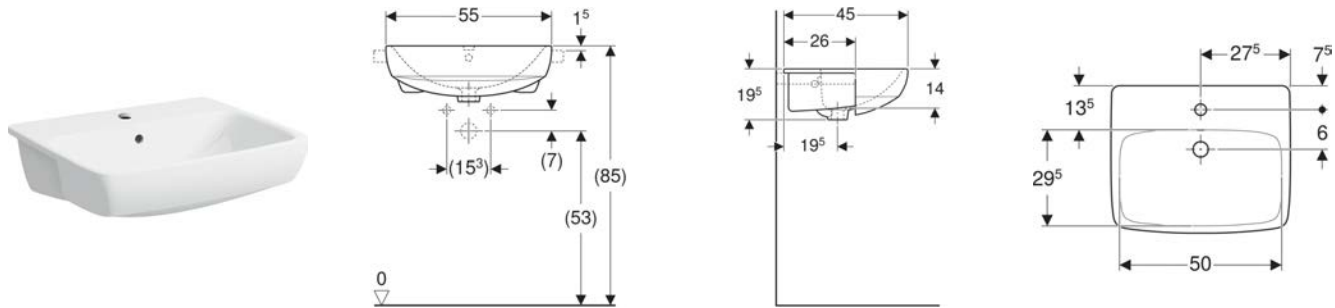

Geberit Selnova Square semirecessed washbasin

APPLICATION PURPOSES

- For mounting in washtops

TECHNICAL DATA

Product material Sanitary ceramic

SCOPE OF DELIVERY

- Semi-recessed washbasin
- Fastening material

ACCESSORIES

- Geberit dip tube trap for washbasin, horizontal outlet

Art. no.	Colour / surface	Tap hole	Overflow	B cm	H cm	T cm
500.313.01.1	white	central	visible	55	19.5	45