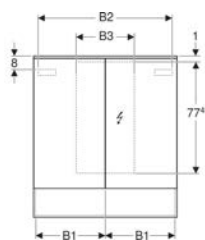

Characteristics

- FSC™ C134279 certified
- LED lighting
- Internal lighting
- Touch-sensor switch
- Power socket
- Door with soft closing
- Mirrored back side
- Doors mirrored on both sides
- With two doors
- Magnifying mirror with triple magnification
- Storage boxes on inside of doors

Technical data

Protection degree	IP44
Nominal voltage	230 V AC
Operating voltage	12 V DC
Mains frequency	50 Hz
Output voltage	12 V DC
Product material	High-compressed three-layer chipboard
Light source energy efficiency class	F
Light colour	4200 K
Colour rendering index min.	80

Scope of delivery

- Mirror cabinet

Art. no.	Colour / surface	B	B1	B2	H	T	Protection class	Power consumption	Plug type	Luminous flux	
500.644.00.2	Body: mystic oak / wood-textured melamine Doors: outside mirrored	60 cm	29.6 cm	54.6 cm	83 cm	21.5 cm	I	13.3 W	CEE 7/4 (Schuko)	1855 lm	New
500.645.00.2	Body: mystic oak / wood-textured melamine Doors: outside mirrored	75 cm	36.8 cm	69 cm	83 cm	21.5 cm	I	15 W	CEE 7/4 (Schuko)	2100 lm	New
500.646.00.2	Body: mystic oak / wood-textured melamine Doors: outside mirrored	90 cm	44.3 cm	84 cm	83 cm	21.5 cm	I	16.5 W	CEE 7/4 (Schuko)	2310 lm	New