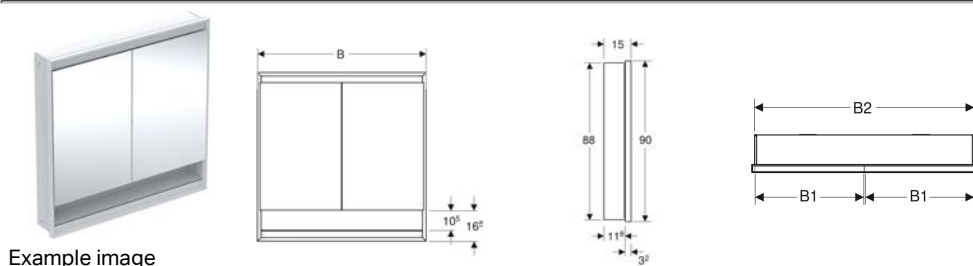

Geberit ONE mirror cabinet with niche and ComfortLight, with two doors, concealed installation, height 90 cm

Application purposes

- For concealed installation

Characteristics

- With ComfortLight
- LED lighting
- Indirect lighting
- Internal lighting
- Lighting mood infinitely adjustable from orientation light to daylight
- Functions can be triggered via touch sensor
- DALI-compatible control
- Compatible with Geberit Home App
- Time slot in desired luminous intensity adjustable with Geberit Home App
- With two doors
- Doors mirrored on both sides
- With two power sockets
- Power sockets mounted on the internal side at the top left and top right

- Continuously movable glass shelves

Technical data

Protection degree	IP44
Nominal voltage	230 V AC
Operating voltage	24 V DC
Mains frequency	50 Hz
Product material	Aluminium
Light source energy efficiency class	E
Light colour	2200–4000 K
Service life LED lighting max.	72000 h
Measurement method	L80B10
Colour rendering index	90
Standard deviation of colour matching	3 SDCM

Scope of delivery

- 3 glass shelves
- Dummy cover for power socket left or right
- Mounting material

Art. no.	Colour / surface	B	B1	B2	H	H1	H2	T	T1	T2	Protection class	Power consumption	Plug type	Power socket	Luminous flux (max. / above / below)
505.822.00.1	aluminium anodised	75 cm	36 cm	73 cm	90 cm	88 cm	10.5 cm	15 cm	11.8 cm	3.2 cm	I	75 W	CEE 7/16	CEE 7/3 (Schuko)	4165 / 3248 / 917 lm
505.822.00.2	white / aluminium powder-coated	75 cm	36 cm	73 cm	90 cm	88 cm	10.5 cm	15 cm	11.8 cm	3.2 cm	I	75 W	CEE 7/16	CEE 7/3 (Schuko)	4165 / 3248 / 917 lm
505.822.00.7	black matt / aluminium powder-coated	75 cm	36 cm	73 cm	90 cm	88 cm	10.5 cm	15 cm	11.8 cm	3.2 cm	I	75 W	CEE 7/16	CEE 7/3 (Schuko)	4165 / 3248 / 917 lm
505.823.00.1	aluminium anodised	90 cm	43.5 cm	88 cm	90 cm	88 cm	10.5 cm	15 cm	11.8 cm	3.2 cm	I	90 W	CEE 7/16	CEE 7/3 (Schuko)	5058 / 3944 / 1114 lm
505.823.00.2	white / aluminium powder-coated	90 cm	43.5 cm	88 cm	90 cm	88 cm	10.5 cm	15 cm	11.8 cm	3.2 cm	I	90 W	CEE 7/16	CEE 7/3 (Schuko)	5058 / 3944 / 1114 lm