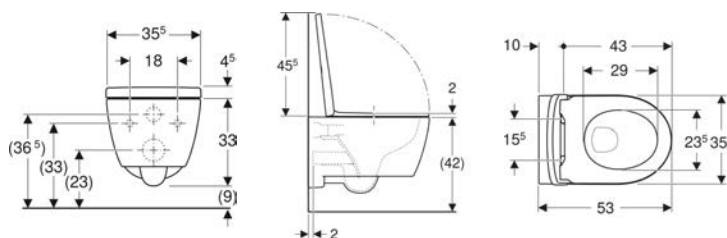

Geberit iCon wall-hung WC set, washdown, shrouded, Rimfree, with WC seat

Application purposes

- For concealed cisterns
- For pressure flushing valves

Characteristics

- Wall-hung
- Washdown WC
- Rimless WC ceramic appliance featuring Rimfree flush technology
- Easy fastening with Easy Fast Fixing (type EFF3)
- Type 1, full flush volume 6 / 5 / 4 l, in accordance with EN 997
- Quick-release hinges, lockable

- Type 2 in accordance with EN 997
- 4 l flush
- Shrouded
- Hidden fastening
- WC seat made of Duroplast
- Overlapping WC lid
- WC seat with EasyMount hinges

Technical data

Product material	Sanitary ceramic
Fastening distance	18 cm
Height-adjustable	No

Scope of delivery

- WC ceramic appliance
- WC seat
- Fastening material

Art. no.	Colour / surface	B	H	T	Quick-release hinges	Soft-closing mechanism	Fastening
501.664.00.1	white	35.5 cm	33 cm	53 cm	Yes, lockable	yes	from above