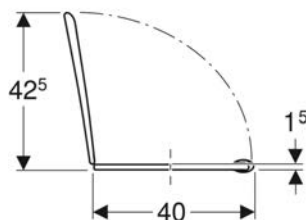

Geberit Bambini WC seat for children, with grips, turtle design

Example image

APPLICATION PURPOSES

- For WCs for children

CHARACTERISTICS

- Child-friendly turtle design
- With grips

- WC seat ring with overhang for protection against urine splashes
- Rounded edges for avoiding injuries
- Recessed handle adapted to children's hands for easy and hygienic opening
- Easy to clean

TECHNICAL DATA

Product material	Thermoset
Fastening distance	15.5 cm

SCOPE OF DELIVERY

- WC seat

Art. no.	Colour / surface	B cm	H cm	T cm	Soft-closing mechanism	Fastening	Hinge material
573360000	white / glossy	40	10	37.5	no	from below	Stainless steel
573361000	yellow-green / glossy	40	10	37.5	no	from below	Stainless steel
573362000	traffic yellow / glossy	40	10	37.5	no	from below	Stainless steel
573363000	carmine red / glossy	40	10	37.5	no	from below	Stainless steel
573365000	white / glossy	40	10	37.5	yes	from below	Chrome-plated brass