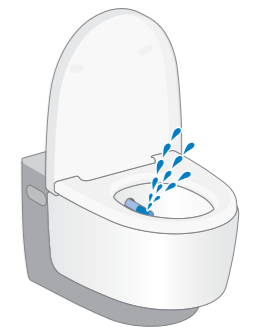

REGULATING THE SHOWER SPRAY

The intensity of the jet of water is regulated according to personal preference. Naturally the shower procedure can be switched off at any time.