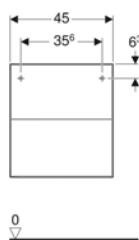

Characteristics

- FSC™ C134279 certified
- Wall-hung
- With two drawers
- Opening with push-to-open mechanism
- Drawer with soft closing

- Moisture-resistant
- Delivered preassembled

Technical data

Product material	High-compressed three-layer chipboard
Drawer load max.	30 kg

Scope of delivery

- Fastening material

Art. no.	Colour / surface	B	H	T
505.077.00.1	white / high-gloss coated	45 cm	49.2 cm	47 cm
505.077.00.2 *	white / matt coated	45 cm	49.2 cm	47 cm
505.077.00.3	lava / matt coated	45 cm	49.2 cm	47 cm
505.077.00.4 *	sand grey / high-gloss coated	45 cm	49.2 cm	47 cm
505.077.00.5	oak / wood-textured melamine	45 cm	49.2 cm	47 cm
505.077.00.6 *	hickory / wood-textured melamine	45 cm	49.2 cm	47 cm
505.077.00.7 *	greige / matt coated	45 cm	49.2 cm	47 cm
505.077.00.8 *	black matt	45 cm	49.2 cm	47 cm

* Order-based production