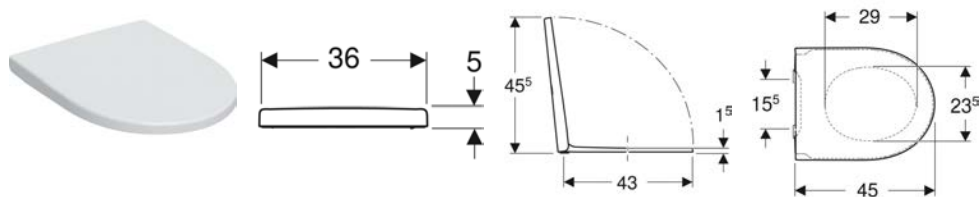

Geberit iCon WC seat

Example image

Characteristics

- WC seat made of Duroplast
- Overlapping WC lid
- WC seat with EasyMount hinges

- Quick-release hinges, lockable

Technical data

Product material	Thermoset
Fastening distance	15.5 cm

Scope of delivery

- WC seat

Art. no.	Colour / surface	B	H	T	Quick-release hinges	Soft-closing mechanism	Fastening
245.464.JT.1	white / matt	36 cm	5 cm	45 cm	yes	yes	from above
501.660.01.1	white / glossy	36 cm	5 cm	45 cm	Yes, lockable	yes	from above