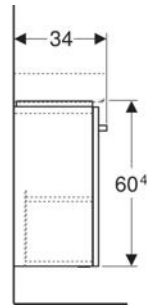

Geberit Selnova Compact cabinet for handrinse basin, with one door and service space

CHARACTERISTICS

- FSC™ C134279 certified
- Wall-hung
- With one door
- Opening with handle
- Door with soft closing
- With one movable shelf
- Hinge side left or right

- Moisture-resistant
- Front made of MDF
- Delivered preassembled

TECHNICAL DATA

Product material High-compressed three-layer chipboard

SCOPE OF DELIVERY

- Fastening material

ACCESSORIES

- Geberit power socket element

Art. no.	Colour / surface	B cm	Washbasin width cm	H cm	T cm
501.613.01.1	Body: white / matt coated Front: white / high-gloss coated	40	45	60.4	34