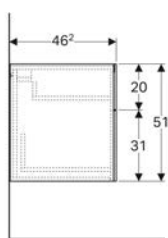

Characteristics

- FSC™ C134279 certified
- Wall-hung
- With two drawers
- Opening with push-to-open mechanism

- Moisture-resistant
- Delivered preassembled

Technical data

Product material	High-compressed three-layer chipboard
Drawer load max.	30 kg

Scope of delivery

- Fastening material

Art. no.	Colour / surface	B	H	T
500.504.00.1	* greige / matt coated	45 cm	51 cm	46.2 cm
500.504.01.1	white / high-gloss coated	45 cm	51 cm	46.2 cm
500.504.43.1	scultura grey / wood-textured melamine	45 cm	51 cm	46.2 cm

* Order-based production

Accessories

- Geberit Xeno² drawer insert, T-partition, for top drawer
- Geberit Xeno² drawer insert, H-partition, for top drawer
- Geberit Xeno² drawer insert, H-partition, for bottom drawer
- Geberit Xeno² glass shelf
- Geberit towel rail for bathroom furniture, with right-angled corner
- Geberit towel rail for bathroom furniture, with radius corner
- Geberit power socket element