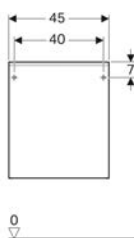

Characteristics

- FSC™ C134279 certified
- Wall-hung
- With one drawer
- With one internal drawer
- Opening with handle
- Drawer with soft closing

- Moisture-resistant
- Front made of chipboard with glass cover
- Cover plate made of glass
- Delivered preassembled

Technical data

Product material	High-compressed three-layer chipboard
Drawer load max.	30 kg

Scope of delivery

- Low cabinet

- Fastening material

Art. no.	Colour / surface	B	H	T
500.618.01.2	Body: white / high-gloss coated Drawers: white / shiny glass	45 cm	52 cm	47.6 cm
500.618.16.1 *	Body: black / matt coated Drawers: black / shiny glass	45 cm	52 cm	47.6 cm
500.618.JK.2	Body: lava / matt coated Drawers: lava / shiny glass	45 cm	52 cm	47.6 cm
500.618.JL.2 *	Body: sand grey / matt coated Drawers: sand grey / shiny glass	45 cm	52 cm	47.6 cm

* Order-based production

Accessories

- Geberit Acanto organising box
- Geberit power socket element
- Geberit towel rail for bathroom furniture, with right-angled corner
- Geberit towel rail for bathroom furniture, with radius corner