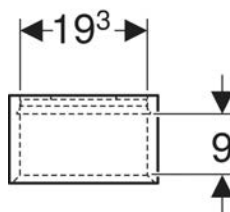

Application purposes

- For Geberit ONE, iCon, Acanto and VariForm series

Characteristics

- FSC™ C134279 certified
- Wall-hung

- Hidden fastening
- With two fixed shelves
- Moisture-resistant
- Delivered preassembled

Technical data

Product material | High-compressed three-layer chipboard

Scope of delivery

- High-level cabinet

- Fastening material

Art. no.	Colour / surface	B	H	T
502.320.01.1	white / high-gloss coated	22.5 cm	70 cm	13.2 cm
502.320.01.3 *	white / matt coated	22.5 cm	70 cm	13.2 cm
502.320.JH.1	oak / wood-textured melamine	22.5 cm	70 cm	13.2 cm
502.320.JK.1	lava / matt coated	22.5 cm	70 cm	13.2 cm
502.320.JL.1 *	sand grey / high-gloss coated	22.5 cm	70 cm	13.2 cm
502.320.JR.1 *	hickory / wood-textured melamine	22.5 cm	70 cm	13.2 cm

* Order-based production

Accessories

- Geberit towel hook