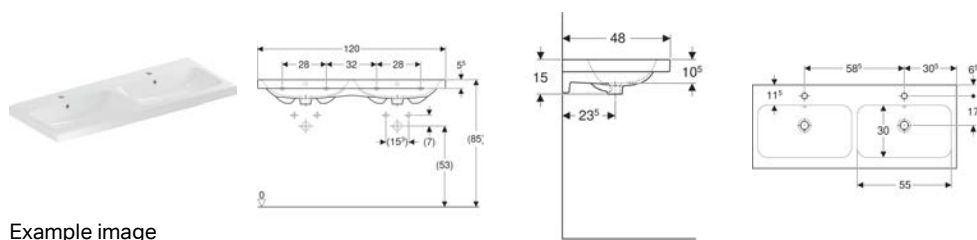

Geberit iCon Light double washbasin

Example image

Characteristics

- Can be installed with a washbasin cabinet

Technical data

Product material | Fine fireclay

Art. no.	Mix & Match	Colour / surface	Tap hole	Overflow	B	Cabinet width	H	T
501.838.00.1	Yes	white	central	visible	120 cm	118.4 cm	15 cm	48 cm
501.838.00.3 *	Yes	white	without	visible	120 cm	118.4 cm	15 cm	48 cm
501.838.00.5 *	Yes	white	central	without	120 cm	118.4 cm	15 cm	48 cm
501.838.00.7 *	Yes	white	without	without	120 cm	118.4 cm	15 cm	48 cm

* Order-based production

Accessories

- Geberit dip tube trap for washbasin, horizontal outlet
- Geberit washbasin drain, space-saving model, slim design, with external waste plug with push actuation
- Geberit washbasin drain, space-saving model, slim design, with external waste plug and lever actuation
- Geberit washbasin drain, space-saving model, slim design, with free outlet and valve cover
- Geberit fastening material for washbasin

- A Geberit washbasin connector, space-saving model is required for the installation of the washbasin with base cabinet. See 'Assortment overview – Geberit iCon washbasin connectors space-saving model' or online catalogue, washbasin accessories
- Mix & Match: Articles of the same width can be freely combined in the Geberit ONE, Acanto and iCon series