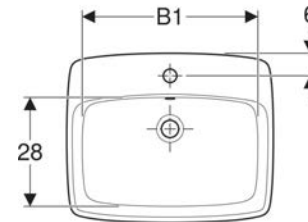

APPLICATION PURPOSES

- For mounting in washtops from above

SCOPE OF DELIVERY

- Countertop washbasins

TECHNICAL DATA

Product material

Sanitary ceramic

ACCESSORIES

- Geberit dip tube trap for washbasin, horizontal outlet

Art. no.	Colour / surface	Tap hole	Overflow	B cm	B1 cm	H cm	T cm
500.306.01.1	white	central	visible	55	46	17	45
500.307.01.1	white	central	visible	60	50	17	45