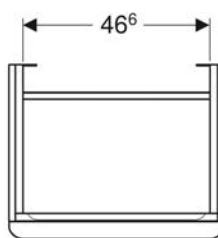

Characteristics

- FSC™ C134279 certified
- Wall-hung
- With one door
- Opening with handle
- Door with soft closing

- With one movable shelf
- Moisture-resistant
- Delivered preassembled

Technical data

Product material | High-compressed three-layer chipboard

Scope of delivery

- Cabinet for washbasin
- Fastening material

Art. no.	Colour / surface	B	Washbasin width	H	T	Door
500.366.00.1	Body and front: white / high-gloss coated Handle: white / matt powder-coated	53.6 cm	55 cm	61.7 cm	43.3 cm	Hinges left
500.366.JK.1 *	Body and front: lava / matt coated Handle: lava / matt powder-coated	53.6 cm	55 cm	61.7 cm	43.3 cm	Hinges left
500.366.JL.1 *	Body and front: sand grey / high-gloss coated Handle: sand grey / matt powder-coated	53.6 cm	55 cm	61.7 cm	43.3 cm	Hinges left
500.366.JR.1	Body and front: hickory / wood-textured melamine Handle: lava / matt powder-coated	53.6 cm	55 cm	61.7 cm	43.3 cm	Hinges left
500.365.00.1	Body and front: white / high-gloss coated Handle: white / matt powder-coated	53.6 cm	55 cm	61.7 cm	43.3 cm	Hinges right
500.365.JK.1 *	Body and front: lava / matt coated Handle: lava / matt powder-coated	53.6 cm	55 cm	61.7 cm	43.3 cm	Hinges right
500.365.JL.1 *	Body and front: sand grey / high-gloss coated Handle: sand grey / matt powder-coated	53.6 cm	55 cm	61.7 cm	43.3 cm	Hinges right
500.365.JR.1	Body and front: hickory / wood-textured melamine Handle: lava / matt powder-coated	53.6 cm	55 cm	61.7 cm	43.3 cm	Hinges right

* Order-based production

Accessories

- Geberit towel rail for bathroom furniture, with radius corner
- Geberit towel rail for bathroom furniture, with right-angled corner
- Geberit set of feet
- Geberit power socket element