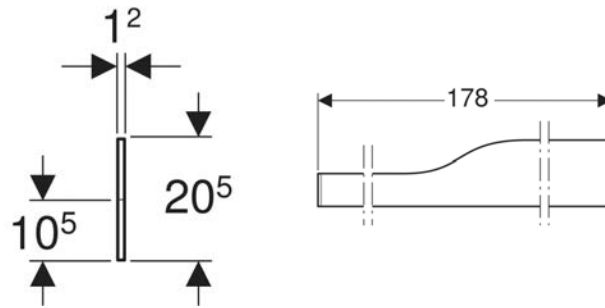

Geberit Bambini decorative cover, front, for play and washspace, for four washbasin taps, lower basin on the left

APPLICATION PURPOSES

- For Bambini play and washspaces

- Scratchproof
- Easy cleaning
- Seamless surface repair

TECHNICAL DATA

Product material

Varicor

CHARACTERISTICS

- Shockproof

SCOPE OF DELIVERY

- Decorative cover

Art. no.	Colour / surface
430010016	white alpine / matt
430010226	blue Varicor no. 226 / matt
430010227	red Varicor no. 227 / matt
430010229	green Varicor no. 229 / matt