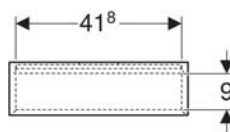

Application purposes

- For Geberit ONE, iCon, Acanto and VariForm series

Characteristics

- FSC™ C134279 certified
- Wall-hung

- Hidden fastening
- Moisture-resistant
- Delivered preassembled

Technical data

Product material | High-compressed three-layer chipboard

Scope of delivery

- High-level cabinet
- Fastening material

Art. no.	Colour / surface	B	H	T
502.322.01.1	white / high-gloss coated	45 cm	23.3 cm	13.2 cm
502.322.01.3 *	white / matt coated	45 cm	23.3 cm	13.2 cm
502.322.JH.1	oak / wood-textured melamine	45 cm	23.3 cm	13.2 cm
502.322.JK.1	lava / matt coated	45 cm	23.3 cm	13.2 cm
502.322.JL.1 *	sand grey / high-gloss coated	45 cm	23.3 cm	13.2 cm
502.322.JR.1 *	hickory / wood-textured melamine	45 cm	23.3 cm	13.2 cm

* Order-based production

Accessories

- Geberit towel hook