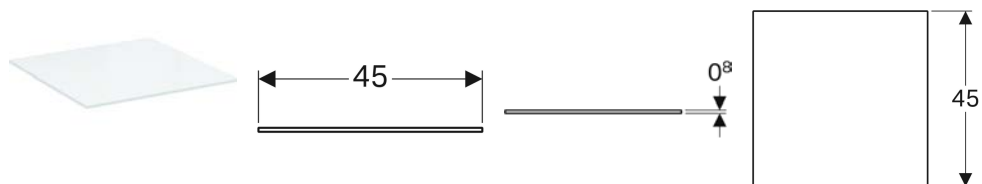

Art. no.	Colour / surface	B	H	T
500.526.00.1	scultura grey / wood-textured melamine	32.3 cm	6.2 cm	15 cm

Geberit Xeno² glass shelf

Example image

Application purposes

- For Xeno² side cabinets with two drawers