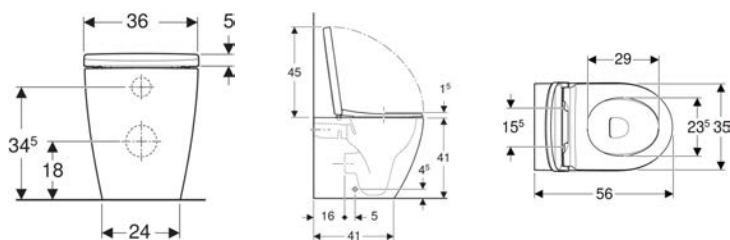

Application purposes

- For concealed cisterns

Characteristics

- Floor-standing
- Back-to-wall
- Washdown WC
- Rimless WC ceramic appliance featuring Rimfree flush technology
- Type 1, full flush volume 6 / 5 / 4 l, in accordance with EN 997
- Horizontal or vertical outlet
- Type 2 in accordance with EN 997

- Flushes with 4.5 l
- 4 l flush
- Shrouded
- Hidden fastening
- WC seat made of Duroplast
- Overlapping WC lid
- WC seat with EasyMount hinges

Technical data

Product material	Sanitary ceramic
Height-adjustable	No

Scope of delivery

- WC ceramic appliance
- WC seat
- Fastening material

Art. no.	Colour / surface	B	H	T	Quick-release hinges	Soft-closing mechanism	Fastening
502.383.JT.1	white / matt	35 cm	41 cm	56 cm	Yes, lockable	yes	from above

Accessories

- Geberit P-bend set for floor-standing WC
- Geberit connection set for floor-standing WC
- Geberit connection bend 90° set with extension
- Geberit connection bend 90°