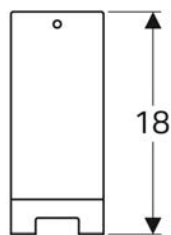

Technical data

Product material

| Steel

Art. no.   **Colour / surface**

500.647.JK.2   lava / matt powder-coated

Phasing out