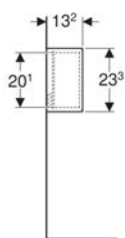

Application purposes

- For Geberit ONE, iCon, Acanto and VariForm series

Characteristics

- FSC™ C134279 certified
- Wall-hung

- Hidden fastening
- Moisture-resistant
- Delivered preassembled

Technical data

Product material | High-compressed three-layer chipboard

Scope of delivery

- High-level cabinet

- Fastening material

Art. no.	Colour / surface	B	H	T
502.321.01.1	white / high-gloss coated	22.5 cm	23.3 cm	13.2 cm
502.321.01.3 *	white / matt coated	22.5 cm	23.3 cm	13.2 cm
502.321.JH.1	oak / wood-textured melamine	22.5 cm	23.3 cm	13.2 cm
502.321.JK.1	lava / matt coated	22.5 cm	23.3 cm	13.2 cm
502.321.JL.1 *	sand grey / high-gloss coated	22.5 cm	23.3 cm	13.2 cm
502.321.JR.1 *	hickory / wood-textured melamine	22.5 cm	23.3 cm	13.2 cm

* Order-based production

Accessories

- Geberit towel hook