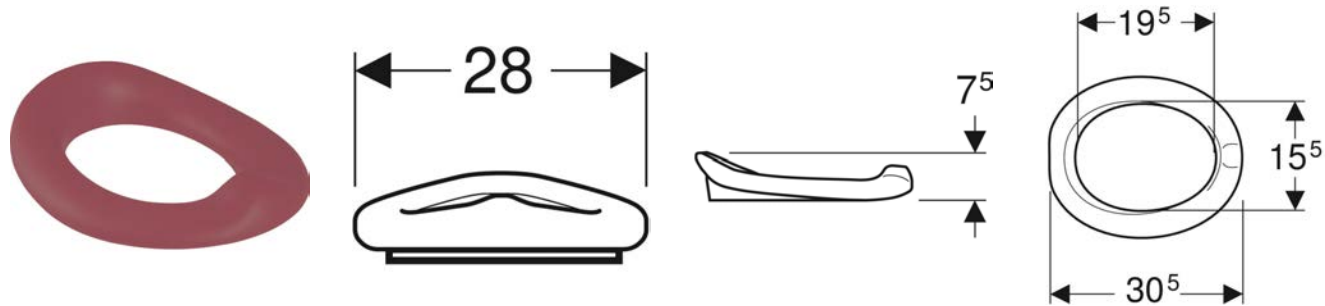

Geberit Bambini WC seat ring for small children

Example image

APPLICATION PURPOSES

- For WCs for small children

CHARACTERISTICS

- Lay-on seat

- Potty chair shape

TECHNICAL DATA

Product material PUR

SCOPE OF DELIVERY

- WC seat ring

Art. no.	Colour / surface	B cm	H cm	T cm	Soft-closing mechanism	Fastening
573338000	ruby red / matt	28	7.5	30.5	no	none
573348000	agate grey / matt	28	7.5	30.5	no	none