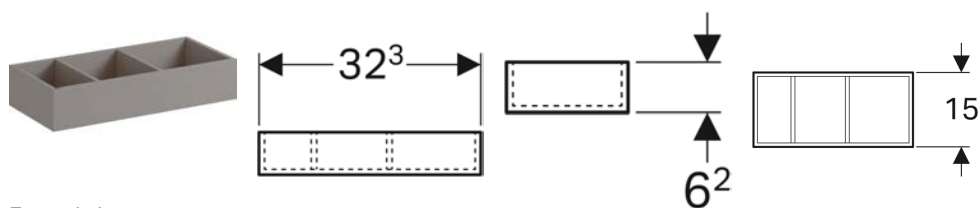

Product material | High-compressed three-layer chipboard

Art. no.	Colour / surface	B	H	T
500.525.00.1	scultura grey / wood-textured melamine	32.3 cm	6.2 cm	15 cm

Geberit Xeno² drawer insert, H-partition, for top drawer