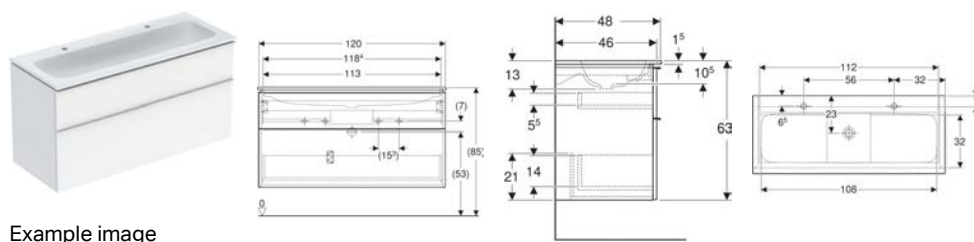

* Order-based production

Accessories

- Geberit towel hook

Geberit iCon set of vanity basin, slim rim, with cabinet, two drawers and washbasin connector

Example image

Characteristics

- FSC™ C134279 certified
- Wall-hung
- With two drawers
- Slim rim
- Drawer with soft closing
- Opening with handle
- Exchangeable handle
- Drawer without trap cutout