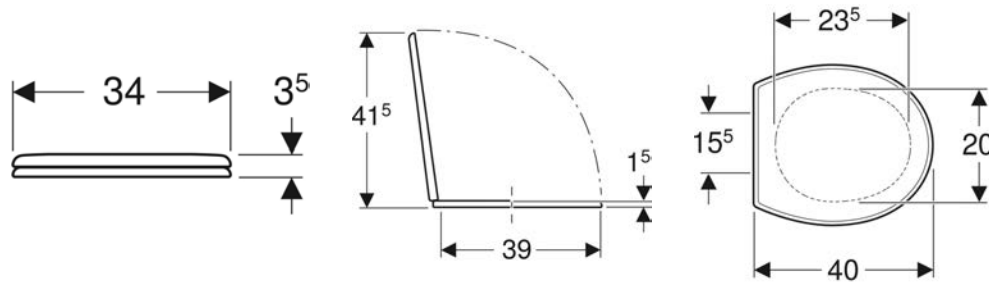

Geberit Bambini WC seat for children

Example image

APPLICATION PURPOSES

- For WCs for children

TECHNICAL DATA

Product material: Thermoset
Fastening distance: 15.5 cm

SCOPE OF DELIVERY

- WC seat

Art. no.	Colour / surface	B cm	H cm	T cm	Soft-closing mechanism	Fastening	Hinge material
573334000	white / glossy	34	3.5	40	no	from below	Stainless steel
573337000	ruby red / glossy	34	3.5	40	no	from below	Stainless steel