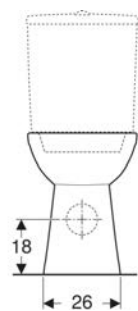

Geberit Selnova Comfort floor-standing WC for close-coupled exposed cistern, washdown, horizontal outlet, raised

APPLICATION PURPOSES

- For close-coupled exposed cistern

CHARACTERISTICS

- Floor-standing
- Washdown WC
- With flush rim
- Horizontal outlet
- Raised seat height

TECHNICAL DATA

Product material
Height-adjustable

Sanitary ceramic
No

SCOPE OF DELIVERY

- WC ceramic appliance
- Fastening material

TO ORDER ADDITIONALLY

- Cistern
- WC seat

ACCESSORIES

- Geberit connection set for floor-standing WC
- Geberit connection bend 90°
- Geberit fastening material for floor-standing WC and floor-standing bidet

Art. no.	Colour / surface	B cm	H cm	T cm
500.284.01.1	white	36	46	66