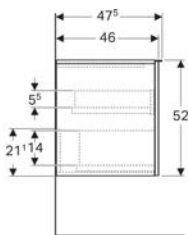

Characteristics

- FSC™ C134279 certified
- Wall-hung
- With one drawer
- With one internal drawer
- Opening with handle
- Exchangeable handle

- Drawer with soft closing
- Moisture-resistant
- Delivered preassembled

Technical data

Product material	High-compressed three-layer chipboard
Drawer load max.	30 kg

Scope of delivery

- Side cabinet
- Fastening material

Art. no.	Colour / surface	B	H	T	
503.010.01.1	Body and front: white / high-gloss coated Handle: white / matt powder-coated	45.2 cm	52 cm	47.5 cm	New
503.010.01.2	Body: white / high-gloss coated Front: white / shiny glass Handle: white / matt powder-coated	45.2 cm	52 cm	47.5 cm	New
503.010.01.3 *	Body and front: white / matt coated Handle: white / matt powder-coated	45.2 cm	52 cm	47.5 cm	New
503.010.JH.1	Body and front: oak / wood-textured melamine Handle: lava / matt powder-coated	45.2 cm	52 cm	47.5 cm	New
503.010.JK.1	Body and front: lava / matt coated Handle: lava / matt powder-coated	45.2 cm	52 cm	47.5 cm	New
503.010.JK.2	Body: lava / matt coated Front: lava / shiny glass Handle: lava / matt powder-coated	45.2 cm	52 cm	47.5 cm	New
503.010.JR.1 *	Body and front: hickory / wood-textured melamine Handle: lava / matt powder-coated	45.2 cm	52 cm	47.5 cm	New

* Order-based production