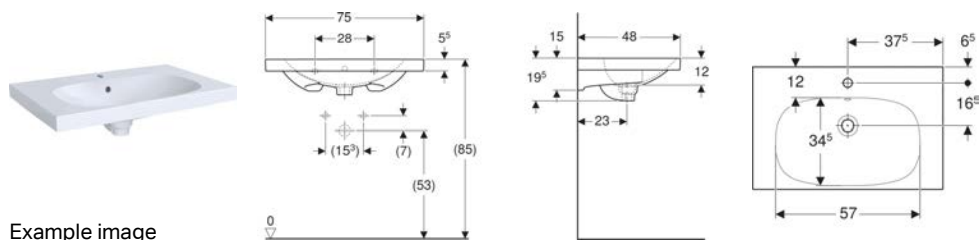

Geberit Acanto washbasin with shelf surface

Characteristics

- Can be installed with a washbasin cabinet
- With shelf surface

Technical data

Product material | Fine fireclay

Art. no.	Mix & Match	Colour / surface	Tap hole	Overflow	B	Cabinet width	H	T
500.622.01.2	Yes	white	central	visible	75 cm	74 cm	19.5 cm	48 cm
500.623.01.2	Yes	white	central	visible	90 cm	89 cm	16.5 cm	48 cm
500.623.01.8	Yes	white / KeraTect	central	visible	90 cm	89 cm	16.5 cm	48 cm
500.624.01.2	Yes	white	without	visible	90 cm	89 cm	16.5 cm	48 cm

Accessories

- Geberit dip tube trap for washbasin, horizontal outlet
- Geberit washbasin drain, space-saving model, slim design, with external waste plug with push actuation
- Geberit washbasin drain, space-saving model, slim design, with external waste plug and lever actuation
- Geberit washbasin drain, space-saving model, slim design, with free outlet and valve cover
- Geberit fastening material for washbasin

- Mix & Match: Articles of the same width can be freely combined in the Geberit ONE, Acanto and iCon series