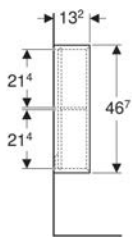

Application purposes

- For Geberit ONE, iCon, Acanto and VariForm series

Characteristics

- FSC™ C134279 certified
- Wall-hung

- With one fixed shelf
- Hidden fastening
- Moisture-resistant
- Delivered preassembled

Technical data

Product material | High-compressed three-layer chipboard

Scope of delivery

- High-level cabinet

- Fastening material

Art. no.	Colour / surface	B	H	T
502.323.01.1	white / high-gloss coated	45 cm	46.7 cm	13.2 cm
502.323.01.3 *	white / matt coated	45 cm	46.7 cm	13.2 cm
502.323.JH.1	oak / wood-textured melamine	45 cm	46.7 cm	13.2 cm
502.323.JK.1	lava / matt coated	45 cm	46.7 cm	13.2 cm
502.323.JL.1 *	sand grey / high-gloss coated	45 cm	46.7 cm	13.2 cm
502.323.JR.1 *	hickory / wood-textured melamine	45 cm	46.7 cm	13.2 cm

* Order-based production

Accessories

- Geberit towel hook