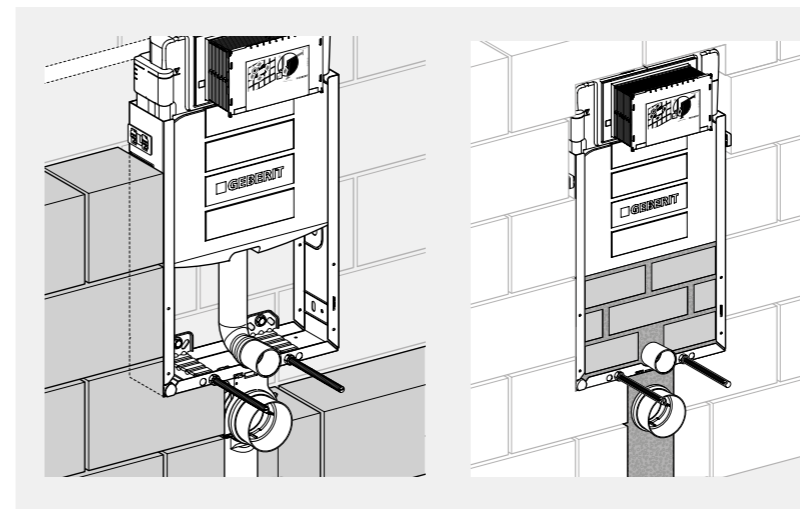

SOLID WALL INSTALLATION

Geberit Kombifix installation elements are exclusively suitable for solid construction. They must be fastened in front of or inside a solid wall and then subsequently brick lined.