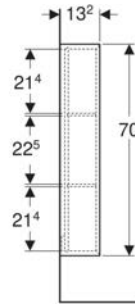

APPLICATION PURPOSES

- For Geberit ONE, iCon, Acanto and VariForm series

CHARACTERISTICS

- FSC™ C134279 certified
- Wall-hung
- Hidden fastening

- With two fixed shelves
- Moisture-resistant
- Delivered preassembled

TECHNICAL DATA

Product material

High-compressed three-layer chipboard

SCOPE OF DELIVERY

- High-level cabinet
- Fastening material

ACCESSORIES

- Geberit towel hook

Art. no.	Colour / surface	B cm	H cm	T cm
502.320.01.1	white / high-gloss coated	22.5	70	13.2
502.320.01.3 *	white / matt coated	22.5	70	13.2
502.320.JH.1	oak / wood-textured melamine	22.5	70	13.2
502.320.JK.1	lava / matt coated	22.5	70	13.2