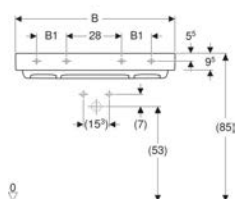

Characteristics

- Can be installed with a washbasin cabinet
- Horizontal outlet
- Hidden overflow function
- Actuation using tie rod

- With integrated hair trap
- Hygienic with optimum flow behaviour
- According to recommendation in line with SINTEF

Technical data

Product material | Fine fireclay

Scope of delivery

- Washbasin
- Drain cover with comb insert, magnetic fixing
- Geberit washbasin connector and trap, space-saving model

Art. no.	Mix & Match	Colour / surface	Tap hole	Overflow	B	B1	B2	B3	Cabinet width	H	T	T1	T2	Fastening points
505.033.00.1	Yes	Washbasin: white / KeraTect Cover: glossy white	without	without	60 cm		57.9 cm		60 cm	14 cm	48 cm	37 cm	37 cm	2
505.034.00.1	Yes	Washbasin: white / KeraTect Cover: glossy white	central	without	60 cm		57.9 cm	30.1 cm	60 cm	14 cm	48 cm	37 cm	37 cm	2
505.035.00.1	Yes	Washbasin: white / KeraTect Cover: glossy white	without	without	75 cm		72.5 cm		75 cm	14 cm	48 cm	37 cm	37 cm	2
505.036.00.1	Yes	Washbasin: white / KeraTect Cover: glossy white	central	without	75 cm		72.5 cm	37.5 cm	75 cm	14 cm	48 cm	37 cm	37 cm	2
505.037.00.1	Yes	Washbasin: white / KeraTect Cover: glossy white	without	without	90 cm	17.2 cm	87.1 cm		90 cm	14 cm	48 cm	37 cm	37 cm	4
505.038.00.1	Yes	Washbasin: white / KeraTect Cover: glossy white	central	without	90 cm	17.2 cm	87.1 cm	44.9 cm	90 cm	14 cm	48 cm	37 cm	37 cm	4
505.045.00.1	No	Washbasin: white / KeraTect Cover: glossy white	without	without	105 cm	18 cm	101.9 cm		105 cm	14 cm	48 cm	37 cm	37 cm	4