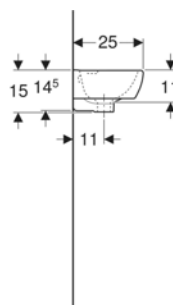

CHARACTERISTICS

- Can be installed with a washbasin cabinet
- Asymmetrical
- Small projection
- Can be combined with half pedestal
- Can be combined with full pedestal
- With shelf surface

TECHNICAL DATA

Product material Sanitary ceramic

SCOPE OF DELIVERY

- Handrinse basin

ACCESSORIES

- Geberit dip tube trap for washbasin, horizontal outlet
- Geberit dip tube trap for washbasin, space-saving model, horizontal outlet
- Geberit waste outlet with free outlet and valve cover
- Geberit waste outlet with free outlet, screen
- Geberit fastening material for handrinse basin

Art. no.	Colour / surface	Tap hole	Overflow	B cm	Cabinet width cm	H cm	T cm	Shelf space
500.318.01.1	white	right	visible	45	40.8	15	25	left
500.319.01.1	white	left	visible	45	40.8	15	25	right