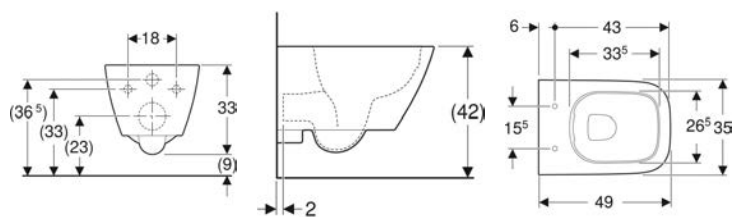

Geberit Smyle Square wall-hung WC, washdown, small projection, shrouded, Rimfree

Application purposes

- For concealed cisterns
- For pressure flushing valves
- Suitable for installation in small bathrooms and guest WCs

Characteristics

- Wall-hung
- Washdown WC
- Rimless WC ceramic appliance featuring Rimfree flush technology
- Easy fastening with Easy Fast Fixing (type EFF3)

- Type 1, full flush volume 6 / 5 / 4 l, in accordance with EN 997
- 4 l flush
- Shrouded
- Hidden fastening
- Small projection

Technical data

Product material	Sanitary ceramic
Fastening distance	18 cm
Height-adjustable	No

Scope of delivery

- Fastening material

To order additionally

- WC seat

Art. no.	Colour / surface	B	H	T
500.379.01.1	white	35 cm	33 cm	49 cm