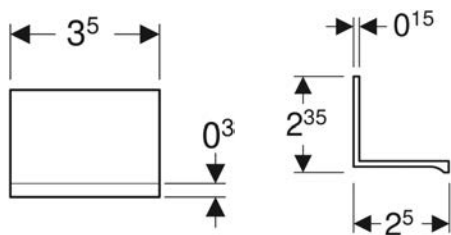

Application purposes

- For Geberit ONE mirror cabinets

Scope of delivery

- Handle, bright chrome-plated
- Mounting material

Art. no.	B	H	T
502.619.00.1	3.5 cm	2.35 cm	2.5 cm