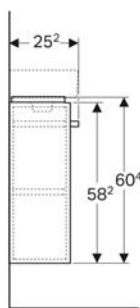

Geberit Selnova Compact cabinet for handrinse basin, with towel rail, small projection

CHARACTERISTICS

- FSC™ C134279 certified
- Wall-hung
- With one door
- Opening with handle
- Door with soft closing
- With one movable shelf
- Moisture-resistant

- Can be equipped with feet
- Front made of MDF
- Delivered preassembled

TECHNICAL DATA

Product material High-compressed three-layer chipboard

SCOPE OF DELIVERY

- Fastening material

ACCESSORIES

- Geberit power socket element

Art. no.	Colour / surface	B cm	Washbasin width cm	H cm	T cm	Door	Towel/rail
501.498.00.1	Body: white / matt coated Front: white / high-gloss coated	44.8	50	60.4	25.2	Hinges left	right