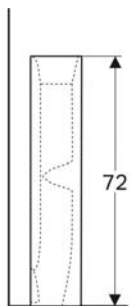

Geberit Selnova Square full pedestal

TECHNICAL DATA

Product material

Sanitary ceramic

SCOPE OF DELIVERY

- Full pedestal

Art. no.	Colour / surface	B cm	H cm	T cm
500.342.01.1	white	16.5	72	15