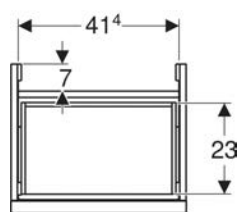

Characteristics

- FSC™ C134279 certified
- Wall-hung
- With one drawer
- Drawer with soft closing
- Drawer without trap cutout
- Opening with handle

- Exchangeable handle
- Moisture-resistant
- Delivered preassembled

Technical data

Product material	High-compressed three-layer chipboard
Drawer load max.	30 kg

Scope of delivery

- Cabinet for handrinse basin
- Fastening material

Art. no.	Colour / surface	B	Washbasin width	H	T	
503.002.01.1	Body and front: white / high-gloss coated Handle: white / matt powder-coated	44.6 cm	45 cm	41.9 cm	37.9 cm	New
503.002.01.2	Body: white / high-gloss coated Front: white / shiny glass Handle: white / matt powder-coated	44.6 cm	45 cm	41.9 cm	37.9 cm	New
503.002.01.3 *	Body and front: white / matt coated Handle: white / matt powder-coated	44.6 cm	45 cm	41.9 cm	37.9 cm	New
503.002.JH.1	Body and front: oak / wood-textured melamine Handle: lava / matt powder-coated	44.6 cm	45 cm	41.9 cm	37.9 cm	New
503.002.JK.1	Body and front: lava / matt coated Handle: lava / matt powder-coated	44.6 cm	45 cm	41.9 cm	37.9 cm	New
503.002.JK.2	Body: lava / matt coated Front: lava / shiny glass Handle: lava / matt powder-coated	44.6 cm	45 cm	41.9 cm	37.9 cm	New
503.002.JR.1 *	Body and front: hickory / wood-textured melamine Handle: lava / matt powder-coated	44.6 cm	45 cm	41.9 cm	37.9 cm	New

* Order-based production