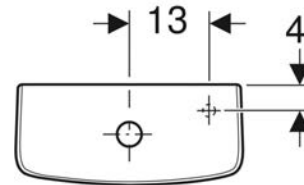

Geberit Selnova Square exposed cistern, close-coupled, dual flush, bottom water supply connection

APPLICATION PURPOSES

- For close-coupled installation
- For water supply connections 1/2"

CHARACTERISTICS

- Dual flush
- Water supply connection on the bottom right

TECHNICAL DATA

Flush volume, factory setting	4 / 2.6 l
Flush volume large, adjustment range	4 / 6 l
Flush volume small, adjustment range	2.6 / 4 l
Product material	Sanitary ceramic

SCOPE OF DELIVERY

- Exposed cistern, close-coupled
- Mechanism

TO ORDER ADDITIONALLY

- Fastening material for rear wall

Art. no.	Colour / surface	B cm	H cm	T cm
500.266.01.1	white	37	39	16.5