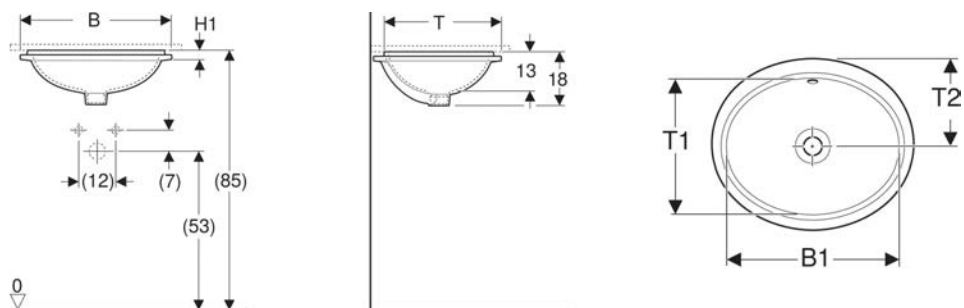

APPLICATION PURPOSES

- For mounting on washtops from below

CHARACTERISTICS

- Oval
- Easy to mount thanks to provided cut-out template

TECHNICAL DATA

Product material: Sanitary ceramic

SCOPE OF DELIVERY

- Fastening material
- Template

ACCESSORIES

- Geberit waste outlet with free outlet and valve cover
- Geberit waste outlet with free outlet, screen

Art. no.	Colour / surface	Tap hole	Overflow	B cm	B1 cm	H cm	H1 cm	T cm	T1 cm	T2 cm
500.748.01.2	white	without	visible	49.5	42	18	3	42	33	21.5
500.750.01.2 *	white	without	without	49.5	42	18	3	42	33	21.5
500.752.01.2	white	without	visible	56	50	18	5	46	40	23
500.754.01.2 *	white	without	without	56	50	18	5	46	40	23

* Order-based production