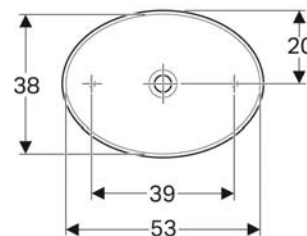

Geberit VariForm lay-on washbasin, oval

APPLICATION PURPOSES

- For mounting on washtops

CHARACTERISTICS

- Suitable for all VariForm bathroom furniture
- Oval
- Easy to mount thanks to provided cut-out template

- Can be installed with a washbasin cabinet

TECHNICAL DATA

Product material Fine fireclay

SCOPE OF DELIVERY

- Fastening material

- Template

ACCESSORIES

- Geberit waste outlet with free outlet and valve cover
- Geberit waste outlet with free outlet, screen

Art. no.	Colour / surface	Tap hole	Overflow	B cm	H cm	T cm
500.771.01.2	white	without	without	55	15.8	40