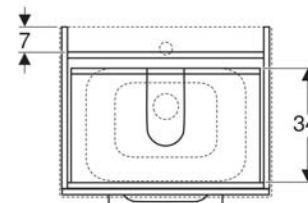

Product material

Sanitary ceramic

Art. no.	Colour / surface	Overflow	B cm	H cm	T cm
501.547.01.1	white	visible	35	26	54

Geberit Selnova Square cabinet for vanity basin, slim rim, with two drawers

Example image