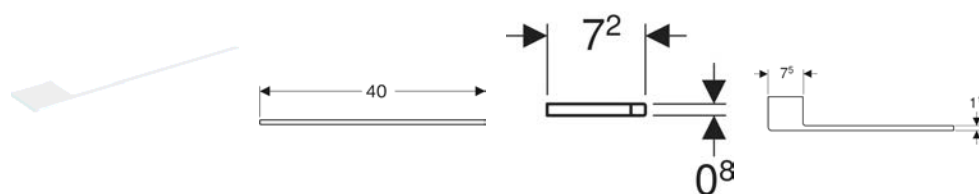

Geberit towel rail for bathroom furniture

Example image

Application purposes

- For mounting on a washbasin cabinet
- For Geberit ONE, Acanto and iCon series

Technical data

Product material

Aluminium

Scope of delivery

- Towel rail

- Fastening material

Art. no.	Colour / surface	B	H	T	
503.012.01.1	white / matt powder-coated	40 cm	0.8 cm	7.2 cm	New
503.012.14.1	black matt / matt powder-coated	40 cm	0.8 cm	7.2 cm	New
503.012.21.1	bright chrome-plated	40 cm	0.8 cm	7.2 cm	New
503.012.JK.1	lava / matt powder-coated	40 cm	0.8 cm	7.2 cm	New