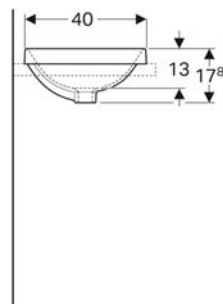

APPLICATION PURPOSES

- For mounting in washtops from above

CHARACTERISTICS

- Oval
- Easy to mount thanks to provided cut-out template

TECHNICAL DATA

Product material Sanitary ceramic

SCOPE OF DELIVERY

- Template

ACCESSORIES

- Geberit waste outlet with free outlet and valve cover
- Geberit waste outlet with free outlet, screen

Art. no.	Colour / surface	Tap hole	Overflow	B cm	B1 cm	H cm	T cm
500.708.01.2	white	without	visible	50	46	17.8	40
500.710.01.2 *	white	without	without	50	46	17.8	40
500.716.01.2	white	without	visible	55	53	17.8	40
500.718.01.2 *	white	without	without	55	53	17.8	40

* Order-based production