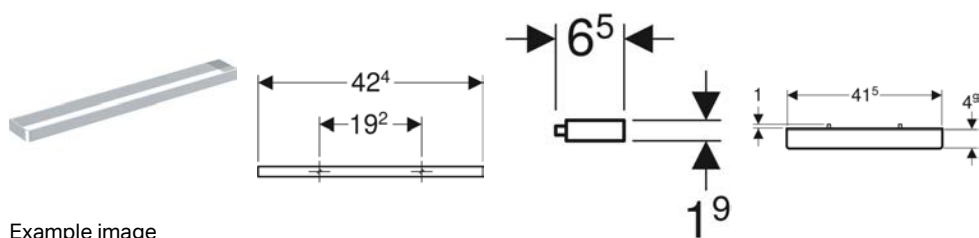

Geberit towel rail for bathroom furniture

Example image

Application purposes

- For mounting on a washbasin cabinet

Technical data

Product material

Steel

Characteristics

- Right-angled corner

Scope of delivery

- Towel rail
- Fastening material

Art. no.	Colour / surface	B	H	T
502.328.00.1	bright chrome-plated	42.4 cm	1.9 cm	4.9 cm
502.328.01.3	white / matt powder-coated	42.4 cm	1.9 cm	4.9 cm
502.328.14.1	black matt / matt powder-coated	42.4 cm	1.9 cm	4.9 cm
502.328.JK.1	lava / matt powder-coated	42.4 cm	1.9 cm	4.9 cm
502.328.JL.1	sand grey / matt powder-coated	42.4 cm	1.9 cm	4.9 cm