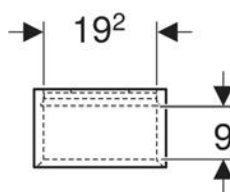

Application purposes

- For Geberit ONE, iCon, Acanto and VariForm series

Characteristics

- FSC™ C134279 certified
- Wall-hung

- Hidden fastening
- Moisture-resistant
- Delivered preassembled

Technical data

Product material | High-compressed three-layer chipboard

Scope of delivery

- High-level cabinet

- Fastening material

Art. no.	Colour / surface	B	H	T
502.321.01.1	white / high-gloss coated	22.5 cm	23.3 cm	13.2 cm
502.321.01.3 *	white / matt coated	22.5 cm	23.3 cm	13.2 cm
502.321.JH.1	oak / wood-textured melamine	22.5 cm	23.3 cm	13.2 cm
502.321.JK.1	lava / matt coated	22.5 cm	23.3 cm	13.2 cm
502.321.JL.1 *	sand grey / high-gloss coated	22.5 cm	23.3 cm	13.2 cm
502.321.JR.1 *	hickory / wood-textured melamine	22.5 cm	23.3 cm	13.2 cm

* Order-based production

Accessories

- Geberit towel hook