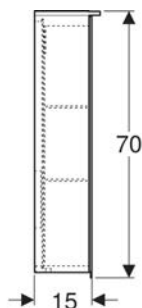

CHARACTERISTICS

- Suitable for all bathroom series
- FSC™ C134279 certified
- LED lighting
- Indirect lighting
- Touch-sensor switch for the upper light
- Touch-sensor switch for the bottom light
- Orientation light can be deactivated
- Power socket
- Mirrored body
- Mirrored back side
- With two doors
- Doors mirrored on both sides

- Movable glass shelves
- Magnifying mirror
- Magnetic holder

TECHNICAL DATA

Protection degree	IP44
Nominal voltage	220–240 V AC
Operating voltage	12 V DC
Mains frequency	50 / 60 Hz
Output voltage	12 V DC
Product material	High-compressed three-layer chipboard

Light source energy efficiency class	F
Light colour	4200 K
Service life of LED lighting	60000 h
Measurement method	LM-80
Colour rendering index min.	80

SCOPE OF DELIVERY

- Mirror cabinet
- 2 glass shelves
- Magnifying mirror
- Magnetic holder
- Fastening material

Art. no.	Colour / surface	B cm	B1 cm	B2 cm	H cm	T cm	Protection class	Power consumption W	Plug type	Power socket	Luminous flux lm	Luminous flux, indirect lm
500.206.00.1	Body: outside mirrored Doors: inside and outside mirrored	75	37.3	69.6	70	17.2	I	12.25	CEE 7/4 (Schuko)	CEE 7/3 (Schuko)	1260	455