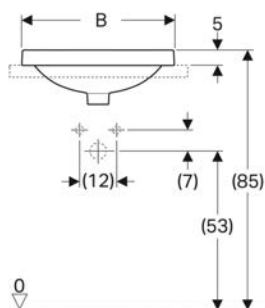

APPLICATION PURPOSES

- For mounting in washtops from above

CHARACTERISTICS

- Oval
- Easy to mount thanks to provided cut-out template

TECHNICAL DATA

Product material Sanitary ceramic

SCOPE OF DELIVERY

- Template

ACCESSORIES

- Geberit waste outlet with free outlet and valve cover
- Geberit waste outlet with free outlet, screen

Art. no.	Colour / surface	Tap hole	Overflow	B cm	B1 cm	H cm	T cm
500.708.01.2	white	without	visible	50	46	17.8	40
500.710.01.2 *	white	without	without	50	46	17.8	40
500.716.01.2	white	without	visible	55	53	17.8	40
500.718.01.2 *	white	without	without	55	53	17.8	40

* Order-based production