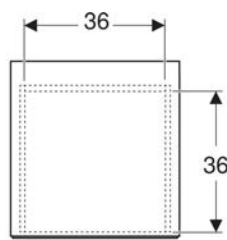

Characteristics

- FSC™ C134279 certified
- Wall-hung
- With one drawer
- Opening with push-to-open mechanism
- Drawer with soft closing

- Moisture-resistant
- Delivered preassembled

Technical data

Product material	High-compressed three-layer chipboard
Drawer load max.	30 kg

Scope of delivery

- Fastening material

Art. no.	Colour / surface	B	H	T
505.078.00.1	white / high-gloss coated	45 cm	24.5 cm	47 cm
505.078.00.2 *	white / matt coated	45 cm	24.5 cm	47 cm
505.078.00.3	lava / matt coated	45 cm	24.5 cm	47 cm
505.078.00.4 *	sand grey / high-gloss coated	45 cm	24.5 cm	47 cm
505.078.00.5	oak / wood-textured melamine	45 cm	24.5 cm	47 cm
505.078.00.6 *	hickory / wood-textured melamine	45 cm	24.5 cm	47 cm
505.078.00.7 *	greige / matt coated	45 cm	24.5 cm	47 cm
505.078.00.8 *	black / matt coated	45 cm	24.5 cm	47 cm

* Order-based production