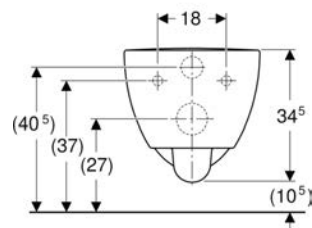

Geberit Selnova Comfort Premium wall-hung WC, washdown, large projection, semi-shrouded, barrier-free, Rimfree

APPLICATION PURPOSES

- For concealed cisterns
- For pressure flushing valves

CHARACTERISTICS

- Wall-hung
- Washdown WC
- Rimless WC ceramic appliance featuring Rimfree flush technology

- Barrier-free
- Type 1, full flush volume 6 / 5 / 4 l, in accordance with EN 997
- Type 2 in accordance with EN 997
- 4 l flush
- Semi-shrouded
- Large projection

TECHNICAL DATA

Product material Sanitary ceramic

Fastening distance 18 cm
Height-adjustable No

SCOPE OF DELIVERY

- WC ceramic appliance
- Extended flush pipe

TO ORDER ADDITIONALLY

- WC seat

Art. no.	Colour / surface	B cm	H cm	T cm
500.693.01.2	white	35.5	34.5	70