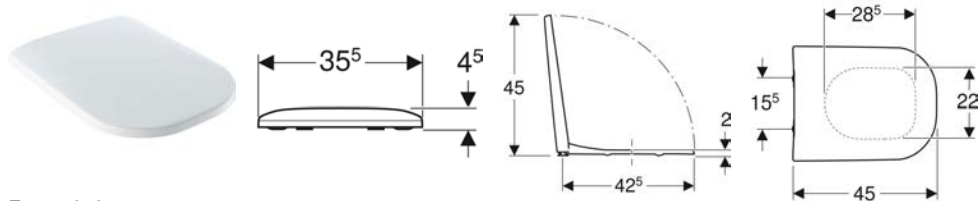

Geberit Smyle WC seat, angular edge

Example image

Characteristics

- Overlapping WC lid
- Angular edges

Technical data

Product material	Thermoset
Fastening distance	15.5 cm

Art. no.	Colour / surface	B	H	T	Quick-release hinges	Soft-closing mechanism	Fastening	Hinge material
500.233.01.1	white / glossy	35.5 cm	4.5 cm	45 cm	no	yes	from above	Chrome-plated brass

Phasing out