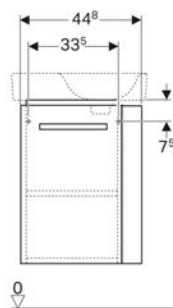

Geberit Selnova Compact cabinet for handrinse basin, with towel rail, small projection

CHARACTERISTICS

- FSC™ C134279 certified
- Wall-hung
- With one door
- Opening with handle
- Door with soft closing
- With one movable shelf
- Moisture-resistant

- Can be equipped with feet
- Front made of MDF
- Delivered preassembled

TECHNICAL DATA

Product material High-compressed three-layer chipboard

SCOPE OF DELIVERY

- Fastening material

ACCESSORIES

- Geberit power socket element

Art. no.	Colour / surface	B cm	Washbasin width cm	H cm	T cm	Door	Towel/rail
501.498.00.1	Body: white / matt coated Front: white / high-gloss coated	44.8	50	60.4	25.2	Hinges left	right