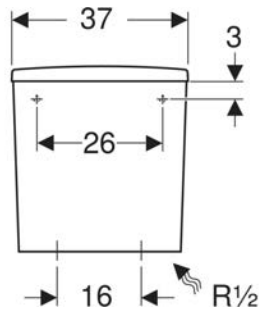

Geberit Selnova Square exposed cistern, close-coupled, dual flush, bottom water supply connection

APPLICATION PURPOSES

- For close-coupled installation
- For water supply connections 1/2"

CHARACTERISTICS

- Dual flush
- Water supply connection on the bottom right

TECHNICAL DATA

Flush volume, factory setting	4 / 2.6 l
Flush volume large, adjustment range	4 / 6 l
Flush volume small, adjustment range	2.6 / 4 l
Product material	Sanitary ceramic

SCOPE OF DELIVERY

- Exposed cistern, close-coupled
- Mechanism

TO ORDER ADDITIONALLY

- Fastening material for rear wall

Art. no.	Colour / surface	B cm	H cm	T cm
500.266.01.1	white	37	39	16.5