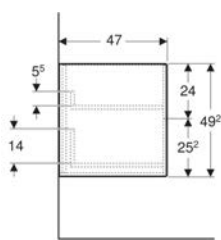

Characteristics

- FSC™ C134279 certified
- Wall-hung
- With two drawers
- Opening with push-to-open mechanism
- Drawer with soft closing

- Moisture-resistant
- Delivered preassembled

Technical data

Product material	High-compressed three-layer chipboard
Drawer load max.	30 kg

Scope of delivery

- Fastening material

Art. no.	Colour / surface	B	H	T
505.077.00.1	white / high-gloss coated	45 cm	49.2 cm	47 cm
505.077.00.2 *	white / matt coated	45 cm	49.2 cm	47 cm
505.077.00.3	lava / matt coated	45 cm	49.2 cm	47 cm
505.077.00.4 *	sand grey / high-gloss coated	45 cm	49.2 cm	47 cm
505.077.00.5	oak / wood-textured melamine	45 cm	49.2 cm	47 cm
505.077.00.6 *	hickory / wood-textured melamine	45 cm	49.2 cm	47 cm
505.077.00.7 *	greige / matt coated	45 cm	49.2 cm	47 cm
505.077.00.8 *	black matt	45 cm	49.2 cm	47 cm

* Order-based production