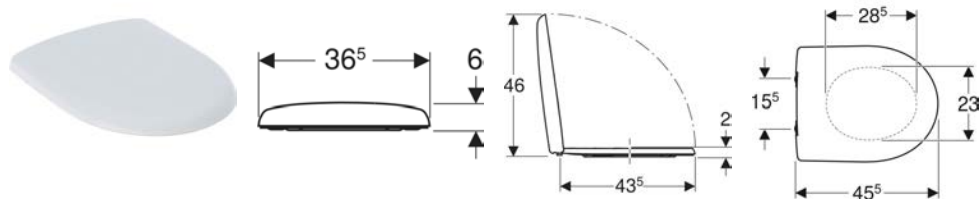

Geberit Smyle WC seat

Example image

Application purposes

- For Smyle wall-hung WC, horizontal outlet, semi-shrouded, Rimfree

Characteristics

- Overlapping WC lid

Technical data

Product material	Thermoset
Fastening distance	15.5 cm

Art. no.	Colour / surface	B	H	T	Soft-closing mechanism	Fastening	Hinge material
500.231.01.1	white / glossy				no	from above	Stainless steel
500.232.01.1	white / glossy	36.5 cm	6 cm	45.5 cm	yes	from above	Chrome-plated brass

→ Phasing out