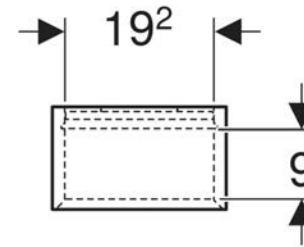

APPLICATION PURPOSES

- For Geberit ONE, iCon, Acanto and VariForm series

- Hidden fastening
- Moisture-resistant
- Delivered preassembled

SCOPE OF DELIVERY

- High-level cabinet
- Fastening material

CHARACTERISTICS

- FSC™ C134279 certified
- Wall-hung

TECHNICAL DATA

Product material

High-compressed three-layer chipboard

ACCESSORIES

- Geberit towel hook

Art. no.	Colour / surface	B cm	H cm	T cm
502.321.01.1	white / high-gloss coated	22.5	23.3	13.2
502.321.01.3 *	white / matt coated	22.5	23.3	13.2
502.321.JH.1	oak / wood-textured melamine	22.5	23.3	13.2
502.321.JK.1	lava / matt coated	22.5	23.3	13.2
502.321.JL.1 *	sand grey / high-gloss coated	22.5	23.3	13.2