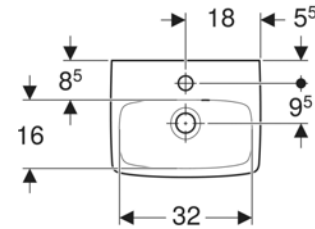

Geberit Selnova Square handrinse basin with asymmetrical overflow

CHARACTERISTICS

- Asymmetrical overflow
- Can be combined with full pedestal

TECHNICAL DATA

Product material: Sanitary ceramic

SCOPE OF DELIVERY

- Handrinse basin

ACCESSORIES

- Geberit dip tube trap for washbasin, horizontal outlet
- Geberit fastening material for handrinse basin

Art. no.	Colour / surface	Tap hole	Overflow	B cm	H cm	T cm
500.316.01.1	white	central	visible	36	15	28