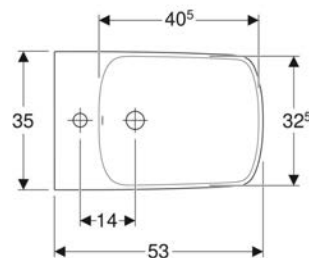

Geberit Selnova Square Premium floor-standing bidet, back-to-wall, semi-shrouded

CHARACTERISTICS

- Back-to-wall
- Floor-standing
- Hidden water supply connection
- Semi-shrouded

- Hidden fastening

TECHNICAL DATA

Product material

Sanitary ceramic

SCOPE OF DELIVERY

- Fastening material

TO ORDER ADDITIONALLY

- P-trap

Art. no.	Colour / surface	Overflow	B cm	H cm	T cm
500.483.01.1	white	visible	35	40	53