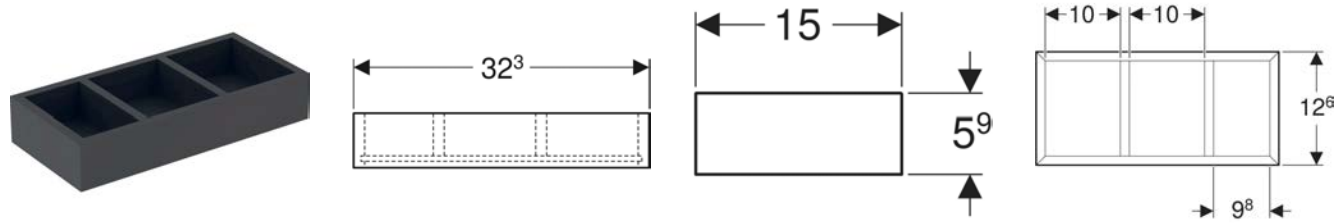

Geberit drawer insert, H-partition, for top drawer

CHARACTERISTICS

- FSC™ C134279 certified
- H-partition

TECHNICAL DATA

Product material: High-compressed three-layer chipboard

SCOPE OF DELIVERY

- Drawer insert

Art. no.	Colour / surface	B cm	H cm	T cm	T1 cm
500.677.00.1	lava / textured melamine	32.3	5.9	15	12.6