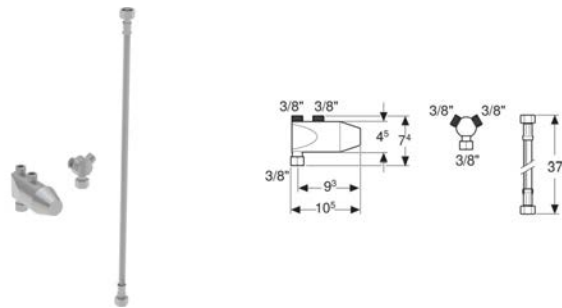

Geberit Bambini mini thermostat for washbasin tap

APPLICATION PURPOSES

- For Bambini washbasin taps
- For adjusting and limiting the hot water temperature
- For preventing scald injuries in case of cold water supply failure
- For mounting on G 3/8" angle stop valves

CHARACTERISTICS

- Tap group I in accordance with DIN 4109
- Scalding protection by thermal expansion element according to EN 1111

- Maximum water temperature can be adjusted at the outlet by thermostatic cartridge

TECHNICAL DATA

Operating pressure	≤ 10 bar
Recommended operating pressure	1–5 bar
Operating temperature, hot water	60–65 °C

Operating temperature, cold water	10–15 °C
Flow rate at 3 bar	12 l/min
Product material	Chrome-plated brass

SCOPE OF DELIVERY

- Y-piece
- Reinforced braided hose 3/8"
- Basket filter

Art. no.

599113000