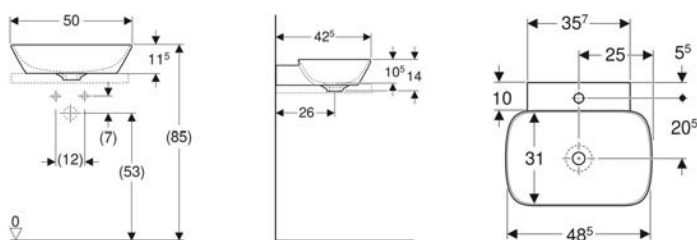

Geberit ONE lay-on washbasin, bowl shape

Application purposes

- For mounting on washtops

Characteristics

- Vertical outlet

Scope of delivery

- Washbasin

To order additionally

- Geberit ONE washtop, with cut-out, for lay-on washbasin, bowl shape
- Geberit ONE washtop, with cut-out, stoneware, for lay-on washbasin, bowl shape
- Geberit washbasin connector and trap, space-saving model

- Ground bottom and rear sides

Technical data

Product material

Fine fireclay

- Fastening material

Art. no.	Mix & Match	Colour / surface	Tap hole	Overflow	B	H	T
505.040.01.6	Yes	white / KeraTect	without	without	50 cm	14 cm	42.5 cm
505.041.01.6	Yes	white / KeraTect	central	without	50 cm	14 cm	42.5 cm

- A Geberit washbasin connector, space-saving model is required for the installation of the washbasin with base cabinet. See 'Assortment overview – Geberit ONE washbasin connectors space-saving model' or online catalogue, washbasin accessories