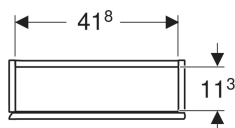

Application purposes

- For Geberit ONE, iCon, Acanto and VariForm series

Characteristics

- FSC™ C134279 certified
- Wall-hung
- With one door
- Door with soft closing

- Opening with recessed handle or push-to-open mechanism
- Movable glass shelf
- Hinge side left or right
- Moisture-resistant
- Delivered preassembled

Technical data

Product material | High-compressed three-layer chipboard

Scope of delivery

- High-level cabinet
- Glass shelf

- Fastening material

Art. no.	Colour / surface	B	H	T	
502.319.01.1	Body and front: white / high-gloss coated	45 cm	46.7 cm	15 cm	
502.319.01.2	Body: white / high-gloss coated Front: white / shiny glass	45 cm	46.7 cm	15 cm	New
502.319.01.3 *	Body and front: white / matt coated	45 cm	46.7 cm	15 cm	
502.319.JH.1	Body and front: oak / wood-textured melamine	45 cm	46.7 cm	15 cm	
502.319.JK.1	Body and front: lava / matt coated	45 cm	46.7 cm	15 cm	
502.319.JK.2	Body: lava / matt coated Front: lava / shiny glass	45 cm	46.7 cm	15 cm	New
502.319.JL.1 *	Body and front: sand grey / high-gloss coated	45 cm	46.7 cm	15 cm	
502.319.JR.1 *	Body and front: hickory / wood-textured melamine	45 cm	46.7 cm	15 cm	

* Order-based production

Accessories

- Geberit towel hook
- Geberit power socket element