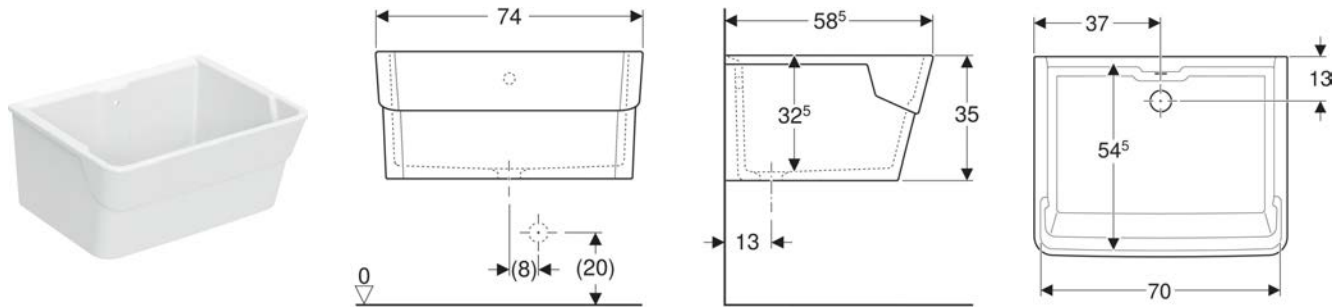

Geberit Publica Garda utility sink with overflow

APPLICATION PURPOSES

- For cleaning very dirty objects
- For industry and commerce
- For laundrettes
- For private areas

CHARACTERISTICS

- With one bowl
- With overflow
- Drain hole $\varnothing$ 62 mm
- With recess to mount a washboard

TECHNICAL DATA

Product material Fireclay

SCOPE OF DELIVERY

- Utility sink
- Drain assembly
- Overflow assembly

Art. no.	Colour / surface	Overflow	B cm	H cm	T cm
355675000	white	visible	74	35	58.5