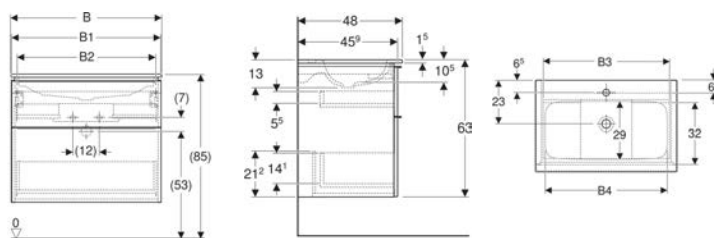

Characteristics

- FSC™ C134279 certified
- Wall-hung
- With two drawers
- Slim rim
- Drawer with soft closing
- Opening with handle
- Exchangeable handle
- Drawer without trap cutout

- Washbasin cabinet made of high-compressed three-layer chipboard
- Moisture-resistant
- Delivered preassembled

Technical data

Product material	Fine fireclay / high-compressed three-layer chipboard
Drawer load max.	30 kg

Scope of delivery

- Washbasin
- Clou washbasin connector $\varnothing$ 32 mm
- Cabinet for vanity basin
- Fastening material

To order additionally

- Geberit dip tube trap for washbasin, space-saving model, horizontal outlet

Art. no.	Colour / surface	Tap hole	Overflow	B	B1	B2	B3	B4	H	T
502.331.01.1	Washbasin: white / KeraTect Body and front: white / high-gloss coated Handle: white / matt powder-coated	central	without	60 cm	53.8 cm	53.8 cm	51.7 cm	49 cm	63 cm	48 cm
502.331.01.2	Washbasin: white / KeraTect Body and front: white / high-gloss coated Handle: bright chrome-plated	central	without	60 cm	53.8 cm	53.8 cm	51.7 cm	49 cm	63 cm	48 cm
502.331.01.3 *	Washbasin: white / KeraTect Body and front: white / matt coated Handle: white / matt powder-coated	central	without	60 cm	53.8 cm	53.8 cm	51.7 cm	49 cm	63 cm	48 cm
502.331.JH.1	Washbasin: white / KeraTect Body and front: oak / wood-textured melamine Handle: lava / matt powder-coated	central	without	60 cm	53.8 cm	53.8 cm	51.7 cm	49 cm	63 cm	48 cm
502.331.JK.1	Washbasin: white / KeraTect Body and front: lava / matt coated Handle: lava / matt powder-coated	central	without	60 cm	53.8 cm	53.8 cm	51.7 cm	49 cm	63 cm	48 cm
502.331.JL.1 *	Washbasin: white / KeraTect Body and front: sand grey / high-gloss coated Handle: sand grey / matt powder-coated	central	without	60 cm	53.8 cm	53.8 cm	51.7 cm	49 cm	63 cm	48 cm
502.331.JR.1 *	Washbasin: white / KeraTect Body and front: hickory / wood-textured melamine Handle: lava / matt powder-coated	central	without	60 cm	53.8 cm	53.8 cm	51.7 cm	49 cm	63 cm	48 cm