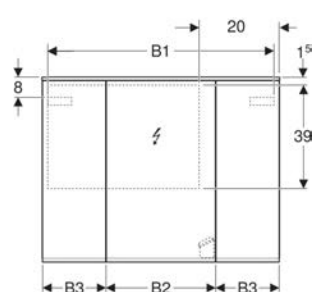

CHARACTERISTICS

- Suitable for all bathroom series
- FSC™ C134279 certified
- LED lighting
- Indirect lighting
- Touch-sensor switch for the upper light
- Touch-sensor switch for the bottom light
- Orientation light can be deactivated
- Power socket
- Mirrored body
- Mirrored back side
- Moisture-resistant
- With three doors
- Doors mirrored on both sides
- Middle door hinges right

- Opening with recessed handle
- Movable glass shelves
- Magnetic holder
- Magnifying mirror

TECHNICAL DATA

Protection degree	IP44
Nominal voltage	220–240 V AC
Operating voltage	12 V DC
Mains frequency	50 / 60 Hz
Output voltage	12 V DC
Product material	High-compressed three-layer chipboard
Light source energy efficiency class	F

Light colour	4200 K
Service life of LED lighting	60000 h
Measurement method	LM-80
Colour rendering index min.	80

SCOPE OF DELIVERY

- Mirror cabinet
- 6 glass shelves
- Magnifying mirror
- Magnetic holder
- Fastening material

INFO

- 1 power socket for mirror cabinet 90 cm
- 2 power sockets for mirror cabinet 120 cm