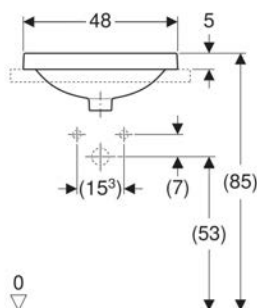

APPLICATION PURPOSES

- For mounting in washtops from above

CHARACTERISTICS

- Round
- Easy to mount thanks to provided cut-out template

TECHNICAL DATA

Product material Sanitary ceramic

SCOPE OF DELIVERY

- Template

ACCESSORIES

- Geberit waste outlet with free outlet and valve cover
- Geberit waste outlet with free outlet, screen

Art. no.	Colour / surface	D cm	Tap hole	Overflow	B cm	H cm	T cm
500.704.01.2	white	48	central	visible	48	18	48
500.706.01.2 *	white	48	central	without	48	18	48

* Order-based production