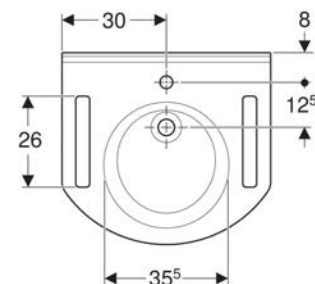

Art. no.	Colour / surface	Tap hole	Overflow	B cm	H cm	T cm
402170016	white alpine / matt	central	without	70	13.5	55

Geberit Publica washbasin, round design, with-cut-outs, barrier-free

APPLICATION PURPOSES