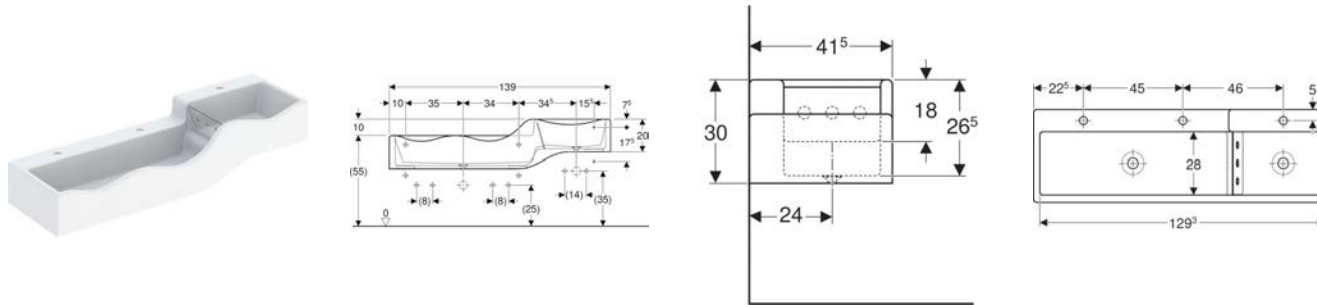

APPLICATION PURPOSES

- For mounting on mounting brackets
- For children
- For schools, childcare facilities and other educational facilities

CHARACTERISTICS

- Three washbasin areas
- Two outlets
- Small projection
- Wavy rim for easy tap access
- Rounded edges for avoiding injuries
- Antibacterial
- Shockproof
- Scratchproof
- Easy cleaning

- Seamless surface repair

TECHNICAL DATA

Product material Varicor

SCOPE OF DELIVERY

- Washing trough
- Fixing material for decorative cover
- Baffle plate made of PMMA

TO ORDER ADDITIONALLY

- Geberit Bambini decorative cover, front, for play and washspace, for three washbasin taps, lower basin on the left

- Geberit Bambini decorative cover, side, for play and washspace, lower basin
- Geberit Bambini decorative cover, side, for play and washspace, upper basin
- Geberit set of mounting brackets for play and washspace, for three washbasin taps

ACCESSORIES

- Geberit waste outlet with free outlet and valve cover
- Geberit P-trap for washbasin, with sleeve, horizontal outlet
- Geberit waste outlet with free outlet, screen

INFO

- When mounting in rows, a minimum distance of 5 cm between the basins and/or the wall side should be maintained

Art. no.	Colour / surface	Tap hole	Overflow	Drain	B cm	H cm	T cm
430300016	white alpine / matt	central, left and right	without	left and right	139	30	41.5