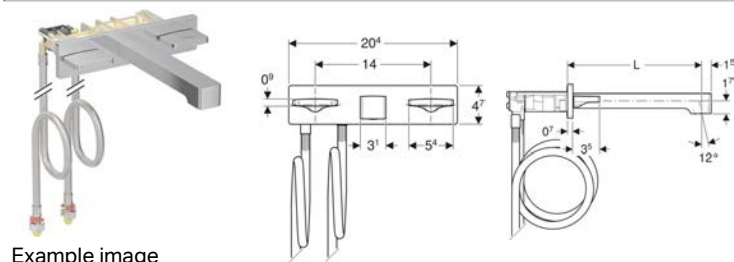

Geberit ONE washbasin tap, square design, wall-mounted, two-handle mixer, for concealed function box

Application purposes

- For extracting tap water
- For installation in Geberit elements for Geberit ONE wall-mounted taps with concealed function box
- For connecting cold and hot water
- For panelling thickness 10–60 mm

Characteristics

- Tap group I in accordance with DIN 4109
- Two-handle mixer
- Left turn handle for temperature setting, right turn handle for volumetric flow rate regulation
- Volume flow control via tap aerator
- With integrated check valve
- With connection hoses, length 105.5 cm

Technical data

Operating pressure	0.5–10 bar
Differentiated pressure CW/WW max.	1.5 bar
Test pressure, water max.	16 bar
Test pressure, air / inert gas max.	3 bar
Ambient temperature	1–40 °C
Storage temperature	-20 – +70 °C
Operating temperature, water, short-term max.	90 °C
Flow rate at 3 bar	5 l/min
Minimum flow pressure	0.5 bar
Product material	Brass / die-cast zinc

Scope of delivery

- Washbasin tap
- Valve block with connection hoses
- Fastening material

To order additionally

- Geberit Duofix element for washbasin, 112–130 cm, Geberit ONE wall-mounted tap with concealed function box

Art. no.	Colour / surface	Mixer	L
116.463.14.1	black matt / easy-to-clean coated	with mixer	18 cm
116.463.21.1	bright chrome-plated	with mixer	18 cm
116.465.14.1	black matt / easy-to-clean coated	with mixer	22 cm
116.465.21.1	bright chrome-plated	with mixer	22 cm