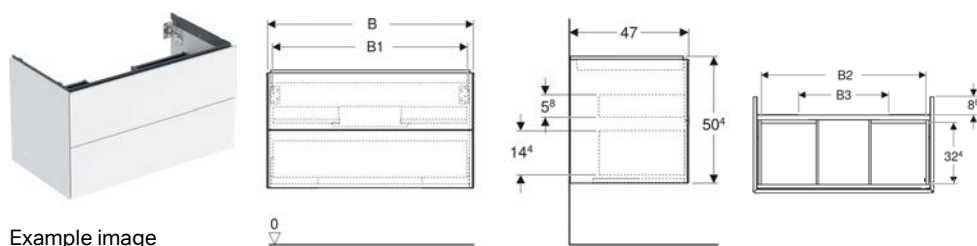

Geberit ONE cabinet for washbasin, with two drawers

Characteristics

- FSC™ C134279 certified
- Wall-hung
- Fully usable storage space in upper drawer
- With two drawers
- Opening with push-to-open mechanism

- Drawer with soft closing
- Moisture-resistant
- Delivered preassembled

Technical data

Product material	High-compressed three-layer chipboard
Drawer load max.	30 kg

Scope of delivery

- Cabinet for washbasin
- Fastening material

Art. no.	Mix & Match	Colour / surface	B	B1	B2	B3	Washbasin width	H	T
505.261.00.1	Yes	white / high-gloss coated	59.2 cm	53.8 cm	51.7 cm	15.2 cm	60 cm	50.4 cm	47 cm
505.261.00.2 *	Yes	white / matt coated	59.2 cm	53.8 cm	51.7 cm	15.2 cm	60 cm	50.4 cm	47 cm
505.261.00.3	Yes	lava / matt coated	59.2 cm	53.8 cm	51.7 cm	15.2 cm	60 cm	50.4 cm	47 cm
505.261.00.4 *	Yes	sand grey / high-gloss coated	59.2 cm	53.8 cm	51.7 cm	15.2 cm	60 cm	50.4 cm	47 cm
505.261.00.5	Yes	oak / wood-textured melamine	59.2 cm	53.8 cm	51.7 cm	15.2 cm	60 cm	50.4 cm	47 cm
505.261.00.6 *	Yes	hickory / wood-textured melamine	59.2 cm	53.8 cm	51.7 cm	15.2 cm	60 cm	50.4 cm	47 cm
505.261.00.7 *	Yes	greige / matt coated	59.2 cm	53.8 cm	51.7 cm	15.2 cm	60 cm	50.4 cm	47 cm
505.261.00.8 *	Yes	black / matt coated	59.2 cm	53.8 cm	51.7 cm	15.2 cm	60 cm	50.4 cm	47 cm
505.262.00.1	Yes	white / high-gloss coated	74 cm	68.6 cm	66.5 cm	30 cm	75 cm	50.4 cm	47 cm
505.262.00.2 *	Yes	white / matt coated	74 cm	68.6 cm	66.5 cm	30 cm	75 cm	50.4 cm	47 cm
505.262.00.3	Yes	lava / matt coated	74 cm	68.6 cm	66.5 cm	30 cm	75 cm	50.4 cm	47 cm
505.262.00.4 *	Yes	sand grey / high-gloss coated	74 cm	68.6 cm	66.5 cm	30 cm	75 cm	50.4 cm	47 cm
505.262.00.5	Yes	oak / wood-textured melamine	74 cm	68.6 cm	66.5 cm	30 cm	75 cm	50.4 cm	47 cm
505.262.00.6 *	Yes	hickory / wood-textured melamine	74 cm	68.6 cm	66.5 cm	30 cm	75 cm	50.4 cm	47 cm
505.262.00.7 *	Yes	greige / matt coated	74 cm	68.6 cm	66.5 cm	30 cm	75 cm	50.4 cm	47 cm
505.262.00.8 *	Yes	black / matt coated	74 cm	68.6 cm	66.5 cm	30 cm	75 cm	50.4 cm	47 cm