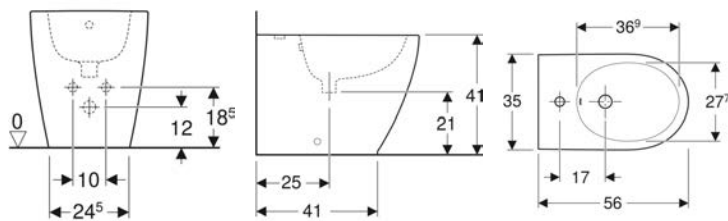

Characteristics

- Floor-standing
- Back-to-wall
- Hidden water supply connection

- Shrouded
- Hidden fastening

Technical data

Product material | Sanitary ceramic

Scope of delivery

- Fastening material

Art. no.	Colour / surface	Overflow	B	H	T
502.384.00.1	white	visible	35 cm	41 cm	56 cm