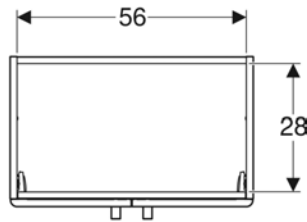

Geberit Selnova Compact cabinet for washbasin, with two doors and service space

CHARACTERISTICS

- FSC™ C134279 certified
- Wall-hung
- With two doors
- Opening with handle
- Door with soft closing
- With one movable shelf
- Moisture-resistant

- Can be equipped with feet
- Front made of MDF
- Delivered preassembled

TECHNICAL DATA

Product material High-compressed three-layer chipboard

SCOPE OF DELIVERY

- Fastening material

ACCESSORIES

- Geberit power socket element

Art. no.	Colour / surface	B cm	Washbasin width cm	H cm	T cm
501.956.01.1	Body: white / matt coated Front: white / high-gloss coated	59.7	65	60.5	39.7