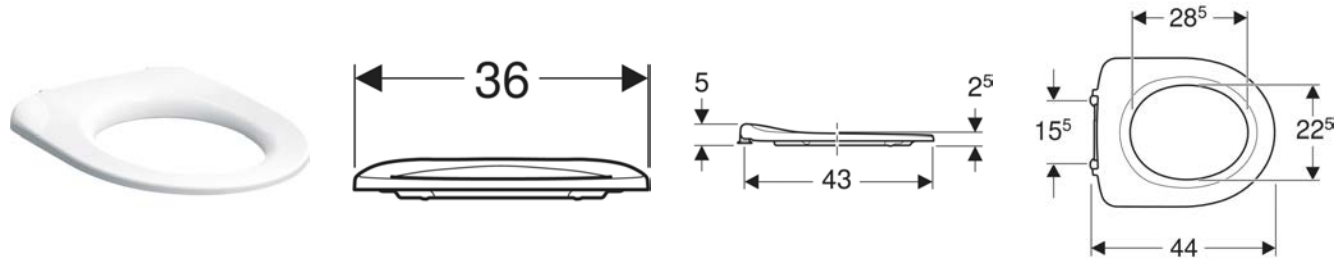

Art. no.	Colour / surface	B cm	H cm	T cm
500.262.01.1	white	35.5	34	70

Geberit Selnova Comfort WC seat ring, D-shape, barrier-free, fastening from below

CHARACTERISTICS

- Barrier-free
- With hinge bar

TECHNICAL DATA