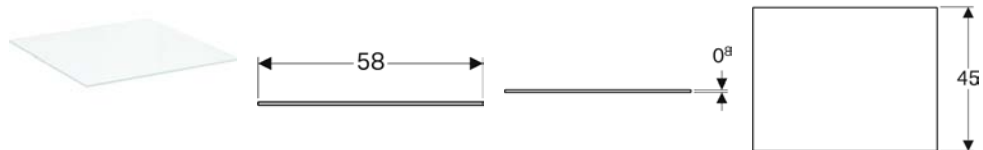

Geberit Xeno² glass shelf

Example image

Application purposes

- For Xeno² side cabinets with one drawer

Technical data

Product material

| Glass

Art. no.	B	H	T
500.524.00.1	58 cm	0.8 cm	45 cm