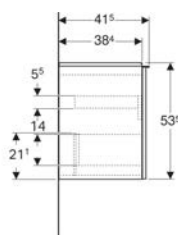

Characteristics

- FSC™ C134279 certified
- Wall-hung
- With one drawer
- With one internal drawer
- Opening with handle
- Exchangeable handle
- Drawer with soft closing

- Drawer without trap cutout
- Small projection
- Moisture-resistant
- Delivered preassembled

Technical data

Product material	High-compressed three-layer chipboard
Drawer load max.	30 kg

Scope of delivery

- Cabinet for washbasin
- Fastening material

Art. no.	Colour / surface	B	B1	B2	B3	Washbasin width h	H	T	
503.008.01.1	Body and front: white / high-gloss coated Handle: white / matt powder-coated	59.2 cm	53.8 cm	56 cm	51.9 cm	60 cm	53.5 cm	41.5 cm	New
503.008.01.2	Body: white / high-gloss coated Front: white / shiny glass Handle: white / matt powder-coated	59.2 cm	53.8 cm	56 cm	51.9 cm	60 cm	53.5 cm	41.5 cm	New
503.008.01.3 *	Body and front: white / matt coated Handle: white / matt powder-coated	59.2 cm	53.8 cm	56 cm	51.9 cm	60 cm	53.5 cm	41.5 cm	New
503.008.JH.1	Body and front: oak / wood-textured melamine Handle: lava / matt powder-coated	59.2 cm	53.8 cm	56 cm	51.9 cm	60 cm	53.5 cm	41.5 cm	New
503.008.JK.1	Body and front: lava / matt coated Handle: lava / matt powder-coated	59.2 cm	53.8 cm	56 cm	51.9 cm	60 cm	53.5 cm	41.5 cm	New
503.008.JK.2	Body: lava / matt coated Front: lava / shiny glass Handle: lava / matt powder-coated	59.2 cm	53.8 cm	56 cm	51.9 cm	60 cm	53.5 cm	41.5 cm	New
503.008.JR.1 *	Body and front: hickory / wood-textured melamine Handle: lava / matt powder-coated	59.2 cm	53.8 cm	56 cm	51.9 cm	60 cm	53.5 cm	41.5 cm	New
503.009.01.1	Body and front: white / high-gloss coated Handle: white / matt powder-coated	74 cm	68 cm	70.8 cm	66.7 cm	75 cm	53.5 cm	41.5 cm	New
503.009.01.2	Body: white / high-gloss coated Front: white / shiny glass Handle: white / matt powder-coated	74 cm	68 cm	70.8 cm	66.7 cm	75 cm	53.5 cm	41.5 cm	New
503.009.01.3 *	Body and front: white / matt coated Handle: white / matt powder-coated	74 cm	68 cm	70.8 cm	66.7 cm	75 cm	53.5 cm	41.5 cm	New
503.009.JH.1	Body and front: oak / wood-textured melamine Handle: lava / matt powder-coated	74 cm	68 cm	70.8 cm	66.7 cm	75 cm	53.5 cm	41.5 cm	New
503.009.JK.1	Body and front: lava / matt coated Handle: lava / matt powder-coated	74 cm	68 cm	70.8 cm	66.7 cm	75 cm	53.5 cm	41.5 cm	New