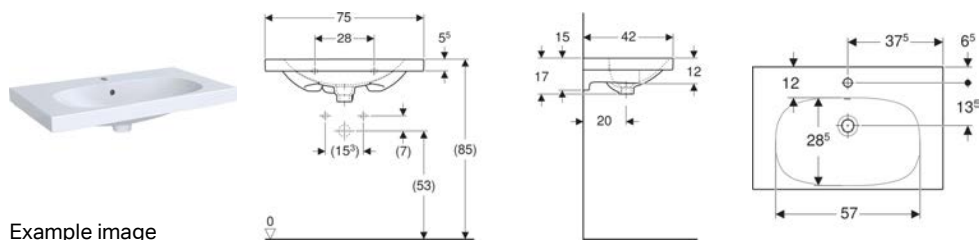

Geberit Acanto washbasin, small projection, with shelf surface

Example image

- With shelf surface

Characteristics

- Can be installed with a washbasin cabinet
- Small projection

Technical data

Product material

Fine fireclay

Art. no.	Colour / surface	Tap hole	Overflow	B	Cabinet width	H	T
500.632.01.2	white	central	visible	75 cm	74 cm	17 cm	42 cm
500.633.01.2	white	central	visible	90 cm	89 cm	17 cm	42 cm
500.633.01.8	white / KeraTect	central	visible	90 cm	89 cm	17 cm	42 cm
500.634.01.2	white	without	visible	90 cm	89 cm	17 cm	42 cm

Accessories

- Geberit dip tube trap for washbasin, horizontal outlet
- Geberit washbasin drain, space-saving model, slim design, with external waste plug with push actuation
- Geberit washbasin drain, space-saving model, slim design, with external waste plug and lever actuation
- Geberit washbasin drain, space-saving model, slim design, with free outlet and valve cover
- Geberit fastening material for washbasin

- A Geberit washbasin connector, space-saving model is required for the installation of the washbasin with base cabinet. See 'Assortment overview – Geberit Acanto washbasin connectors space-saving model' or online catalogue, washbasin accessories