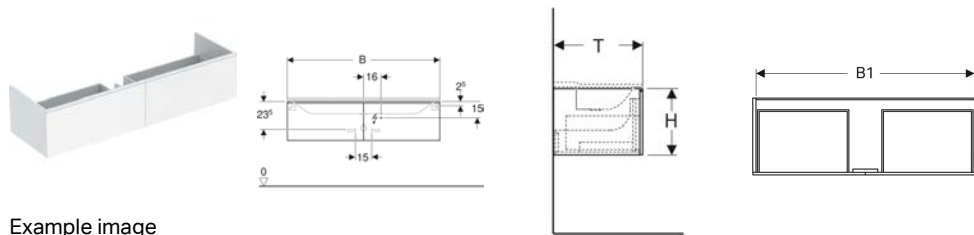

Geberit Xeno² cabinet for washbasin made of solid surface material, with two drawers

Example image

Characteristics

- FSC™ C134279 certified
- Wall-hung
- With two drawers
- Opening with push-to-open mechanism
- Drawer with soft closing
- Drawer with antislip mat
- Drawer with LED light
- LED lighting with proximity sensor
- Moisture-resistant
- Delivered preassembled

Technical data

Protection degree	IP44
Nominal voltage	230 V AC
Operating voltage	12 V DC
Mains frequency	50 Hz
Product material	High-compressed three-layer chipboard
Drawer load max.	30 kg
Light source energy efficiency class	F
Light colour	6400 K

Scope of delivery

- Fastening material

Art. no.	Colour / surface	B	B1	Washbasin width	H	T	Protection class	Power consumption	Luminous flux
500.347.00.1	* white / matt coated	139.5 cm	135.4 cm	140 cm	35 cm	47.3 cm	II	13.5 W	1080 lm
500.348.00.1	* greige / matt coated	139.5 cm	135.4 cm	140 cm	35 cm	47.3 cm	II	13.5 W	1080 lm
500.348.43.1	scultura grey / wood-textured melamine	139.5 cm	135.4 cm	140 cm	35 cm	47.3 cm	II	13.5 W	1080 lm
500.346.00.1	* greige / matt coated	159.5 cm	156.2 cm	160 cm	35 cm	47.3 cm	II	15 W	1240 lm
500.346.01.1	* white / matt coated	159.5 cm	156.2 cm	160 cm	35 cm	47.3 cm	II	15 W	1240 lm
500.346.43.1	scultura grey / wood-textured melamine	159.5 cm	156.2 cm	160 cm	35 cm	47.3 cm	II	15 W	1240 lm

* Order-based production

Accessories

- Geberit Xeno² drawer insert, H-partition, for bottom drawer
- Geberit towel rail for bathroom furniture, with right-angled corner
- Geberit towel rail for bathroom furniture, with radius corner
- Geberit power socket element