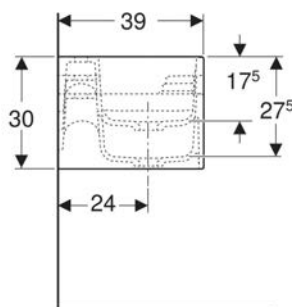

Example image

APPLICATION PURPOSES

- For children
- For schools, childcare facilities and other educational facilities
- Suitable for children of different age groups
- For playing and learning
- For mounting on solid walls or drywalls
- For mounting on Geberit GIS set for Bambini play and washspace
- To install on Geberit Duofix elements for washbasins

CHARACTERISTICS

- Three washbasin areas
- Three different heights
- Small projection
- Integrated storage function with slide and haptic area for water play and multi-sensory experience
- Rounded edges for avoiding injuries
- Shockproof
- Scratchproof
- Easy cleaning
- Seamless surface repair

TECHNICAL DATA

Product material Varicor

SCOPE OF DELIVERY

- Washing trough

ACCESSORIES

- Geberit waste outlet with free outlet, screen
- Geberit waste outlet with free outlet and valve cover
- Geberit P-trap for washbasin, with sleeve, horizontal outlet

Art. no.	Colour / surface	Tap hole	Overflow	Drain	B cm	H cm	T cm
502.976.00.1 New	Washing trough: alpine white Decor: none	central, left and right	without	left and right	140	30	39
502.976.79.1 * New	Washing trough: alpine white Decor: forest green / light green	central, left and right	without	left and right	140	30	39