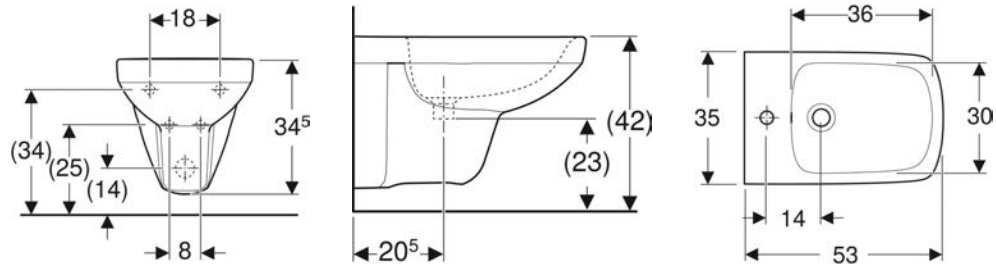

Geberit Selnova Square wall-hung bidet

CHARACTERISTICS

- Wall-hung

TECHNICAL DATA

Product material

Sanitary ceramic

Art. no.	Colour / surface	Overflow	B cm	H cm	T cm
500.271.01.1	white	visible	35	35.5	53

Geberit Selnova Square half pedestal for handrinse basin