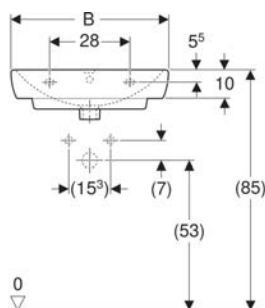

CHARACTERISTICS

- Can be combined with half pedestal
- Can be combined with full pedestal

TECHNICAL DATA

Product material

Sanitary ceramic

SCOPE OF DELIVERY

- Washbasin

ACCESSORIES

- Geberit dip tube trap for washbasin, horizontal outlet
- Geberit fastening material for washbasin

INFO

- Geberit Selnova Square full pedestal only for washbasin 55–60 cm
- Geberit Selnova full pedestal only for washbasin 65 cm

Art. no.	Colour / surface	Tap hole	Overflow	B cm	B1 cm	B2 cm	Cabinet width cm	H cm	H1 cm	H2 cm	T cm	T1 cm	T2 cm
500.290.01.1	white	central	visible	55	47.5	27	46.4	17.5	12.5	14	44	20	29
500.291.01.1	white	without	visible	55	47.5	27	46.4	17.5	12.5	14	44	20	29
500.300.01.1	white	central	visible	60	54.5	29.5	49.3	18	13	14.5	46	20	30.5
500.299.01.1	white	central	visible	65	61	32	54.4	18	13	14.5	48	21	32