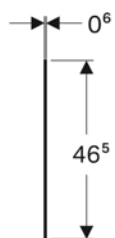

Geberit ONE cover for low cabinet and side element, glass

Example image

Application purposes

- For Geberit ONE side cabinets

Characteristics

- Scratchproof

- Moisture-resistant

Technical data

Product material

| Glass

Art. no.	Colour / surface	B	H	T
505.082.00.1	white / glass	45 cm	0.6 cm	46.5 cm
505.082.00.2	lava / glass	45 cm	0.6 cm	46.5 cm