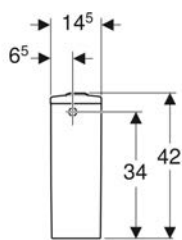

Application purposes

- For close-coupled installation

Characteristics

- Dual flush
- Water supply connection on the left/right

Technical data

Flush volume, factory setting	6 / 3 l
Flush volume large, adjustment range	4 / 6 l
Flush volume small, adjustment range	2.6 / 4 l
Product material	Sanitary ceramic

Scope of delivery

- Mechanism

Art. no.	Colour / surface	B	H	T
500.221.01.1	white	37.5 cm	42 cm	14.5 cm