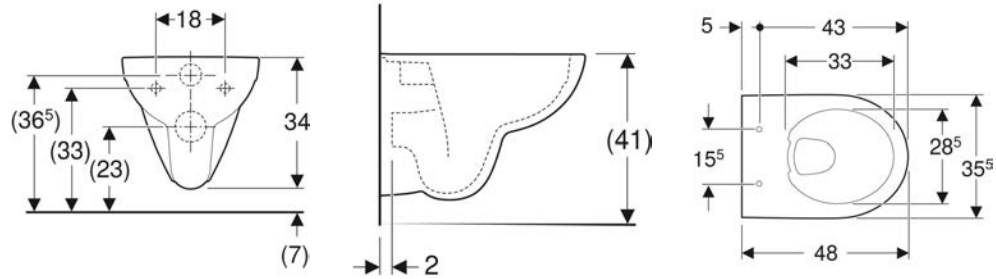

Art. no.	Colour / surface	B cm	Washbasin width cm	H cm	T cm
501.956.01.1	Body: white / matt coated Front: white / high-gloss coated	59.7	65	60.5	39.7

Geberit Selnova Compact wall-hung WC, washdown, small projection, Rimfree