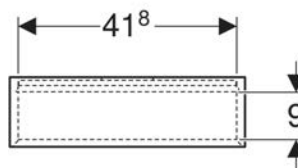

APPLICATION PURPOSES

- For Geberit ONE, iCon, Acanto and VariForm series

- Hidden fastening
- Moisture-resistant
- Delivered preassembled

SCOPE OF DELIVERY

- High-level cabinet
- Fastening material

CHARACTERISTICS

- FSC™ C134279 certified
- Wall-hung

TECHNICAL DATA

Product material

High-compressed three-layer chipboard

ACCESSORIES

- Geberit towel hook

Art. no.	Colour / surface	B cm	H cm	T cm
502.322.01.1	white / high-gloss coated	45	23.3	13.2
502.322.01.3 *	white / matt coated	45	23.3	13.2
502.322.JH.1	oak / wood-textured melamine	45	23.3	13.2
502.322.JK.1	lava / matt coated	45	23.3	13.2
502.322.JL.1 *	sand grey / high-gloss coated	45	23.3	13.2