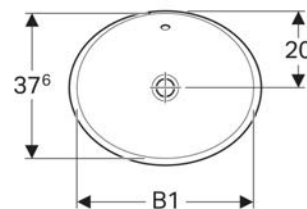

APPLICATION PURPOSES

- For mounting in washtops from above

CHARACTERISTICS

- Oval
- Easy to mount thanks to provided cut-out template

TECHNICAL DATA

Product material Sanitary ceramic

SCOPE OF DELIVERY

- Template

ACCESSORIES

- Geberit waste outlet with free outlet and valve cover
- Geberit waste outlet with free outlet, screen

Art. no.	Colour / surface	Tap hole	Overflow	B cm	B1 cm	H cm	T cm
500.708.01.2	white	without	visible	50	46	17.8	40
500.710.01.2 *	white	without	without	50	46	17.8	40
500.716.01.2	white	without	visible	55	53	17.8	40
500.718.01.2 *	white	without	without	55	53	17.8	40

* Order-based production