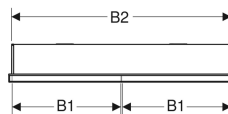

Application purposes

- For concealed installation

Characteristics

- With ComfortLight
- LED lighting
- Indirect lighting
- Internal lighting
- Lighting mood infinitely adjustable from orientation light to daylight
- Functions can be triggered via touch sensor
- DALI-compatible control
- Compatible with Geberit Home App
- Time slot in desired luminous intensity adjustable with Geberit Home App
- With two doors
- Doors mirrored on both sides
- With two power sockets
- Power sockets mounted on the internal side at the top left and top right

- Continuously movable glass shelves

Technical data

Protection degree	IP44
Nominal voltage	230 V AC
Operating voltage	24 V DC
Mains frequency	50 Hz
Product material	Aluminium
Light source energy efficiency class	E
Light colour	2200–4000 K
Service life LED lighting max.	72000 h
Measurement method	L80B10
Colour rendering index	90
Standard deviation of colour matching	3 SDCM

Scope of delivery

- 3 glass shelves
- Dummy cover for power socket left or right

- Mounting material

Art. no.	Colour / surface	B	B1	B2	H	H1	T	T1	T2	Protection class	Power consumption	Plug type	Power socket	Luminous flux (max. / above / below)
505.802.00.1	aluminium anodised	75 cm	36 cm	73 cm	90 cm	88 cm	15 cm	11.8 cm	3.2 cm	I	75 W	CEE 7/16	CEE 7/3 (Schuko)	4165 / 3248 / 917 lm
505.802.00.2	white / aluminium powder-coated	75 cm	36 cm	73 cm	90 cm	88 cm	15 cm	11.8 cm	3.2 cm	I	75 W	CEE 7/16	CEE 7/3 (Schuko)	4165 / 3248 / 917 lm
505.802.00.7	black matt / aluminium powder-coated	75 cm	36 cm	73 cm	90 cm	88 cm	15 cm	11.8 cm	3.2 cm	I	75 W	CEE 7/16	CEE 7/3 (Schuko)	4165 / 3248 / 917 lm
505.803.00.1	aluminium anodised	90 cm	43.5 cm	88 cm	90 cm	88 cm	15 cm	11.8 cm	3.2 cm	I	90 W	CEE 7/16	CEE 7/3 (Schuko)	5058 / 3944 / 1114 lm
505.803.00.2	white / aluminium powder-coated	90 cm	43.5 cm	88 cm	90 cm	88 cm	15 cm	11.8 cm	3.2 cm	I	90 W	CEE 7/16	CEE 7/3 (Schuko)	5058 / 3944 / 1114 lm
505.803.00.7	black matt / aluminium powder-coated	90 cm	43.5 cm	88 cm	90 cm	88 cm	15 cm	11.8 cm	3.2 cm	I	90 W	CEE 7/16	CEE 7/3 (Schuko)	5058 / 3944 / 1114 lm