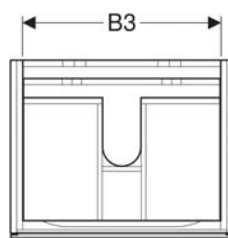

Characteristics

- FSC™ C134279 certified
- Wall-hung
- With two drawers
- Opening with push-to-open mechanism
- Drawer with antislip mat
- Drawer with LED light
- Moisture-resistant
- Delivered preassembled

Technical data

Protection degree	IP21
Nominal voltage	230 V AC
Operating voltage	12 V DC
Mains frequency	50 Hz
Product material	High-compressed three-layer chipboard
Drawer load max.	30 kg
Light source energy efficiency class	F
Light colour	3000 K

Scope of delivery

- Fastening material

Art. no.	Colour / surface	B	B1	B2	B3	Washbasin width	H	T	Protection class	Power consumption	Luminous flux
500.506.00.1 *	greige / matt coated	58 cm	53 cm	10 cm	51.6 cm	60 cm	53 cm	46.2 cm	II	2.25 W	270 lm
500.506.01.1	white / high-gloss coated	58 cm	53 cm	10 cm	51.6 cm	60 cm	53 cm	46.2 cm	II	2.25 W	270 lm
500.506.43.1	scultura grey / wood-textured melamine	58 cm	53 cm	10 cm	51.6 cm	60 cm	53 cm	46.2 cm	II	2.25 W	270 lm
500.509.00.1 *	greige / matt coated	88 cm	83 cm	23 cm	81.6 cm	90 cm	53 cm	46.2 cm	II	3.75 W	450 lm
500.509.01.1	white / high-gloss coated	88 cm	83 cm	23 cm	81.6 cm	90 cm	53 cm	46.2 cm	II	3.75 W	450 lm
500.509.43.1	scultura grey / wood-textured melamine	88 cm	83 cm	23 cm	81.6 cm	90 cm	53 cm	46.2 cm	II	3.75 W	450 lm

* Order-based production

Accessories

- Geberit Xeno² drawer insert, T-partition, for top drawer
- Geberit Xeno² drawer insert, H-partition, for top drawer
- Geberit Xeno² drawer insert, H-partition, for bottom drawer
- Geberit towel rail for bathroom furniture, with right-angled corner
- Geberit towel rail for bathroom furniture, with radius corner
- Geberit power socket element