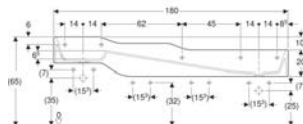

Example image

APPLICATION PURPOSES

- For children
- For schools, childcare facilities and other educational facilities
- Suitable for children of different age groups
- For playing and learning
- For mounting on solid walls or drywalls
- For mounting on Geberit GIS set for Bambini play and washspace
- To install on Geberit Duofix elements for washbasins

CHARACTERISTICS

- Four washbasin areas
- Three different heights
- Small projection
- Integrated storage function with slide and haptic area for water play and multi-sensory experience
- Rounded edges for avoiding injuries
- Shockproof
- Scratchproof
- Easy cleaning
- Seamless surface repair

TECHNICAL DATA

Product material Varicor

SCOPE OF DELIVERY

- Washing trough

ACCESSORIES

- Geberit waste outlet with free outlet, screen
- Geberit waste outlet with free outlet and valve cover
- Geberit P-trap for washbasin, with sleeve, horizontal outlet

Art. no.	Colour / surface	Tap hole	Overflow	Drain	B cm	H cm	T cm
502.978.00.1 New	Washing trough: alpine white Decor: none	left and right	without	left and right	180	30	39
502.978.79.1 * New	Washing trough: alpine white Decor: forest green / light green	left and right	without	left and right	180	30	39