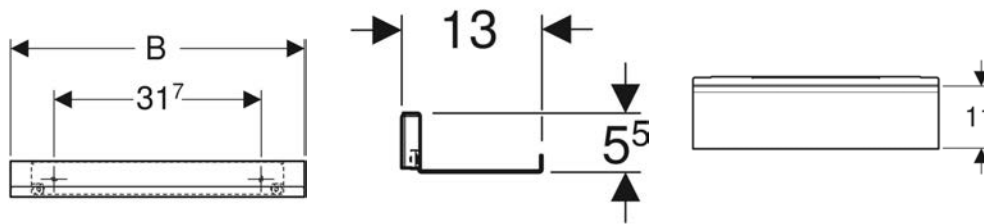

CHARACTERISTICS

- Wall-hung
- Hidden fastening

TECHNICAL DATA

Product material

Steel

SCOPE OF DELIVERY

- Wall shelf
- Fastening material

Art. no.	Colour / surface	B cm	H cm	T cm
502.326.01.3	white / matt powder-coated	45	5.5	13
502.326.JK.1	lava / matt powder-coated	45	5.5	13
502.326.JL.1	sand grey / matt powder-coated	45	5.5	13
502.327.01.3	white / matt powder-coated	67.5	5.5	13
502.327.JK.1	lava / matt powder-coated	67.5	5.5	13
502.327.JL.1	sand grey / matt powder-coated	67.5	5.5	13