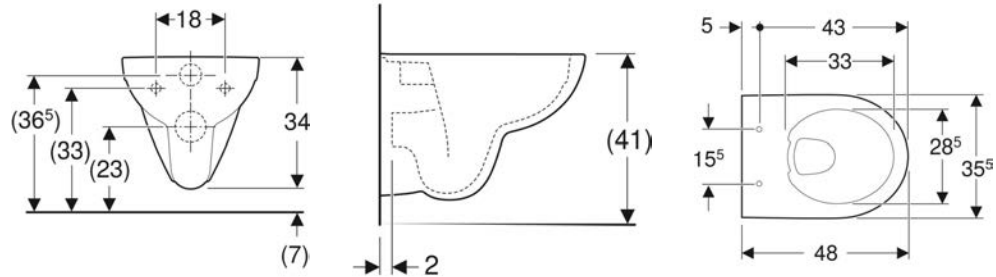

Art. no.	Colour / surface	B cm	Washbasin width cm	H cm	T cm
501.956.01.1	Body: white / matt coated Front: white / high-gloss coated	59.7	65	60.5	39.7

Geberit Selnova Compact wall-hung WC, washdown, small projection, Rimfree