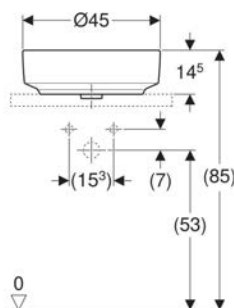

APPLICATION PURPOSES

- For mounting on washtops

CHARACTERISTICS

- Suitable for all VariForm bathroom furniture
- Round
- Easy to mount thanks to provided cut-out template

- Can be installed with a washbasin cabinet

TECHNICAL DATA

Product material Fine fireclay

SCOPE OF DELIVERY

- Fastening material

- Template

ACCESSORIES

- Geberit waste outlet with free outlet and valve cover
- Geberit waste outlet with free outlet, screen

Art. no.	Colour / surface	D cm	Tap hole	Overflow	B cm	H cm	T cm
500.769.01.2	white	45	central	visible	45	16	45
500.770.01.2 *	white	45	central	without	45	16	45

* Order-based production