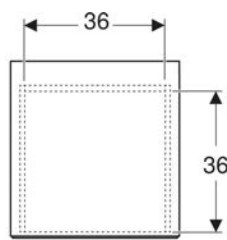

Characteristics

- FSC™ C134279 certified
- Wall-hung
- With two drawers
- Opening with push-to-open mechanism
- Drawer with soft closing

- Moisture-resistant
- Delivered preassembled

Technical data

Product material	High-compressed three-layer chipboard
Drawer load max.	30 kg

Scope of delivery

- Fastening material

Art. no.	Colour / surface	B	H	T
505.077.00.1	white / high-gloss coated	45 cm	49.2 cm	47 cm
505.077.00.2 *	white / matt coated	45 cm	49.2 cm	47 cm
505.077.00.3	lava / matt coated	45 cm	49.2 cm	47 cm
505.077.00.4 *	sand grey / high-gloss coated	45 cm	49.2 cm	47 cm
505.077.00.5	oak / wood-textured melamine	45 cm	49.2 cm	47 cm
505.077.00.6 *	hickory / wood-textured melamine	45 cm	49.2 cm	47 cm
505.077.00.7 *	greige / matt coated	45 cm	49.2 cm	47 cm
505.077.00.8 *	black matt	45 cm	49.2 cm	47 cm

* Order-based production