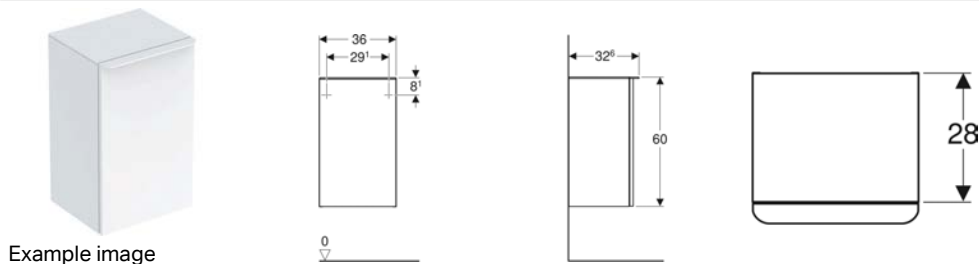

Geberit Smyle Square low cabinet with one door

Characteristics

- FSC™ C134279 certified
- Wall-hung
- Can be connected with medium cabinet to form a tall cabinet
- With one door
- Opening with handle
- Door with soft closing

- With one movable shelf
- Moisture-resistant
- Cover plate made of glass
- Delivered preassembled

Technical data

Product material | High-compressed three-layer chipboard

Scope of delivery

- Low cabinet
- Fastening material

Art. no.	Colour / surface	B	H	T	Door
500.360.00.1	Body and front: white / high-gloss coated Handle: white / matt powder-coated	36 cm	60 cm	32.6 cm	Hinges left
500.360.JK.1 *	Body and front: lava / matt coated Handle: lava / matt powder-coated	36 cm	60 cm	32.6 cm	Hinges left
500.360.JL.1 *	Body and front: sand grey / high-gloss coated Handle: sand grey / matt powder-coated	36 cm	60 cm	32.6 cm	Hinges left
500.360.JR.1	Body and front: hickory / wood-textured melamine Handle: lava / matt powder-coated	36 cm	60 cm	32.6 cm	Hinges left
500.359.00.1	Body and front: white / high-gloss coated Handle: white / matt powder-coated	36 cm	60 cm	32.6 cm	Hinges right
500.359.JK.1 *	Body and front: lava / matt coated Handle: lava / matt powder-coated	36 cm	60 cm	32.6 cm	Hinges right
500.359.JL.1 *	Body and front: sand grey / high-gloss coated Handle: sand grey / matt powder-coated	36 cm	60 cm	32.6 cm	Hinges right
500.359.JR.1	Body and front: hickory / wood-textured melamine Handle: lava / matt powder-coated	36 cm	60 cm	32.6 cm	Hinges right

* Order-based production

Accessories

- Geberit set of feet
- Geberit power socket element