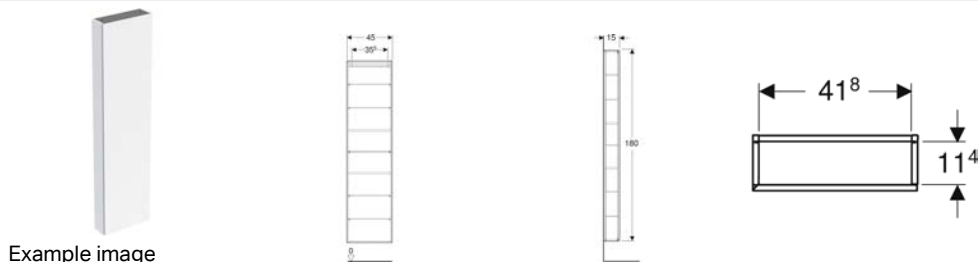

Geberit tall cabinet with one door and internal mirror, small projection

Application purposes

- For Geberit ONE, iCon, Acanto and VariForm series

Characteristics

- FSC™ C134279 certified
- Wall-hung
- With one door
- Door with soft closing
- Opening with recessed handle or push-to-open mechanism

- With five movable glass shelves
- Door mirrored on inside
- With two fixed shelves
- Hinge side left or right
- Door opening angle 155°
- Moisture-resistant
- Delivered preassembled

Technical data

Product material | High-compressed three-layer chipboard

Scope of delivery

- Tall cabinet
- 5 glass shelves
- Fastening material

Art. no.	Colour / surface	B	H	T	
502.317.01.1	Body and front: white / high-gloss coated	45 cm	180 cm	15 cm	
502.317.01.2	Body: white / high-gloss coated Front: white / shiny glass	45 cm	180 cm	15 cm	New
502.317.01.3 *	Body and front: white / matt coated	45 cm	180 cm	15 cm	
502.317.JH.1	Body and front: oak / wood-textured melamine	45 cm	180 cm	15 cm	
502.317.JK.1	Body and front: lava / matt coated	45 cm	180 cm	15 cm	
502.317.JK.2	Body: lava / matt coated Front: lava / shiny glass	45 cm	180 cm	15 cm	New
502.317.JL.1 *	Body and front: sand grey / high-gloss coated	45 cm	180 cm	15 cm	
502.317.JR.1 *	Body and front: hickory / wood-textured melamine	45 cm	180 cm	15 cm	

* Order-based production

Accessories

- Geberit set of narrow feet
- Geberit towel hook
- Geberit power socket element