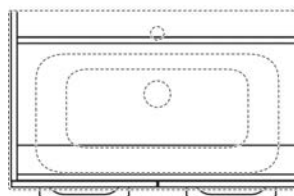

CHARACTERISTICS

- FSC™ C134279 certified
- Wall-hung
- With two doors
- Opening with handle
- With one fixed shelf
- Door with soft closing
- Moisture-resistant
- Delivered preassembled

TECHNICAL DATA

Product material High-compressed three-layer chipboard

SCOPE OF DELIVERY

- Cabinet for vanity basin
- Handle
- Fastening material

ACCESSORIES

- Geberit Selnova Square set of narrow feet
- Geberit towel rail for bathroom furniture, with radius corner
- Geberit towel rail for bathroom furniture, with right-angled corner
- Geberit power socket element

Art. no.	Colour / surface	B cm	B1 cm	Washbasin width cm	H cm	T cm
501.224.00.1	white / high-gloss coated	78.8	72	80	63.5	50.2
501.228.00.1	white / high-gloss coated	98.8	92	100	63.5	50.2