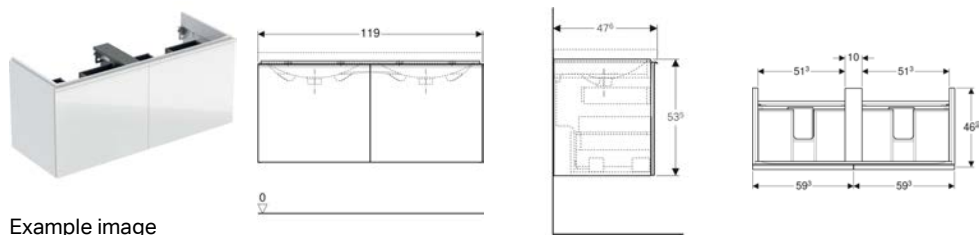

Geberit Acanto cabinet for double washbasin, with two drawers and trap

Example image

Characteristics

- FSC™ C134279 certified
- Wall-hung
- With two internal drawers
- With two drawers
- Opening with handle
- Drawer with soft closing

- Moisture-resistant
- Front made of chipboard with glass cover
- Delivered preassembled

Technical data

Product material	High-compressed three-layer chipboard
Drawer load max.	30 kg

Scope of delivery

- Cabinet for double washbasin
- Bottle trap with dip tube, space-saving model, ø 32 mm
- Fastening material

Art. no.	Colour / surface	B	Washbasin width	H	T
500.613.01.2	Body: white / high-gloss coated Drawers: white / shiny glass	119 cm	120 cm	53.5 cm	47.6 cm
500.613.16.1 *	Body: black / matt coated Drawers: black / shiny glass	119 cm	120 cm	53.5 cm	47.6 cm
500.613.JK.2	Body: lava / matt coated Drawers: lava / shiny glass	119 cm	120 cm	53.5 cm	47.6 cm
500.613.JL.2 *	Body: sand grey / matt coated Drawers: sand grey / shiny glass	119 cm	120 cm	53.5 cm	47.6 cm

* Order-based production

Accessories

- Geberit power socket element
- Geberit Acanto organising box
- Geberit towel rail for bathroom furniture, with right-angled corner
- Geberit towel rail for bathroom furniture, with radius corner