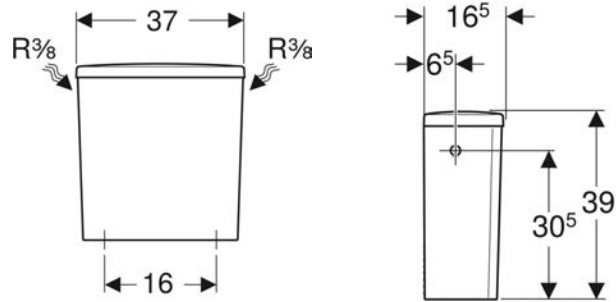

Geberit Selnova Square exposed cistern, close-coupled, dual flush, lateral water supply connection, for WC Rimfree

APPLICATION PURPOSES

- For close-coupled installation
- For water supply connections 3/8"

CHARACTERISTICS

- Dual flush

- Type 1, full flush volume 6 l, in accordance with EN 997
- Water supply connection on the left/right

TECHNICAL DATA

Flush volume, factory setting	6 / 3 l
Flush volume large, adjustment range	6 l

Flush volume small, adjustment range	3 l
Product material	Sanitary ceramic

SCOPE OF DELIVERY

- Exposed cistern, close-coupled
- Mechanism

Art. no.	Colour / surface	B cm	H cm	T cm
501.578.01.1	white	37	39	16.5