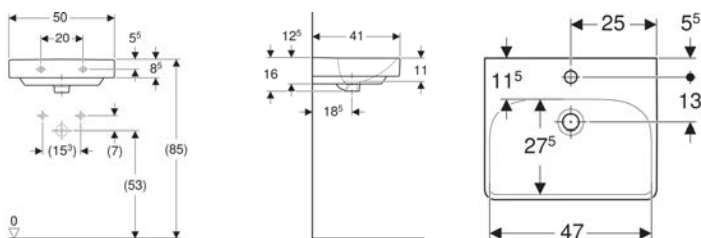

Geberit Smyle Square handrinse basin

- Can be combined with full pedestal

Characteristics

- Can be installed with a washbasin cabinet
- Can be combined with half pedestal

Technical data

Product material | Sanitary ceramic

Art. no.	Colour / surface	Tap hole	Overflow	B	Cabinet width	H	T
500.256.01.1	white	central	visible	50 cm	49.2 cm	16 cm	41 cm

Accessories

- Geberit dip tube trap for washbasin, horizontal outlet
- Geberit fastening material for handrinse basin