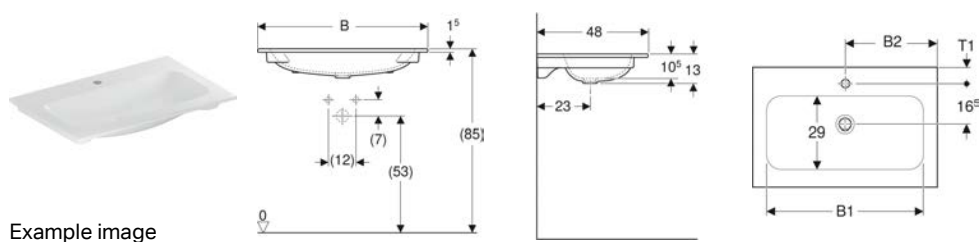

Geberit iCon vanity basin

Application purposes

- For mounting on washbasin cabinets

Technical data

Product material

Fine fireclay

Characteristics

- Slim rim

Art. no.	Mix & Match	Colour / surface	Tap hole	Overflow	B	B1	B2	Cabinet width	H	T	T1
501.843.00.1	Yes	white	central	without	60 cm	49 cm	30 cm	60 cm	13 cm	48 cm	6.5 cm
501.843.00.3 * Yes		white	without	without	60 cm	49 cm	30 cm	60 cm	13 cm	48 cm	
501.844.00.1	Yes	white	central	without	75 cm	63.5 cm	37.5 cm	75 cm	13 cm	48 cm	6.5 cm
501.844.00.3 * Yes		white	without	without	75 cm	63.5 cm	37.5 cm	75 cm	13 cm	48 cm	
501.845.00.1	Yes	white	central	without	90 cm	78.5 cm	45 cm	90 cm	13 cm	48 cm	6.5 cm
501.845.00.3 * Yes		white	without	without	90 cm	78.5 cm	45 cm	90 cm	13 cm	48 cm	
501.846.00.1	Yes	white	left and right	without	120 cm	108 cm	60 cm	120 cm	13 cm	48 cm	7 cm
501.846.00.3 * Yes		white	without	without	120 cm	108 cm	60 cm	120 cm	13 cm	48 cm	

* Order-based production

Accessories

- Geberit washbasin drain, space-saving model, slim design, with free outlet and valve cover
- Geberit Clou washbasin drain, space-saving model, slim design, with lever actuation and valve cover

- A Geberit washbasin connector, space-saving model is required for the installation of the washbasin with base cabinet. See 'Assortment overview – Geberit iCon washbasin connectors space-saving model' or online catalogue, washbasin accessories
- Mix & Match: Articles of the same width can be freely combined in the Geberit ONE, Acanto and iCon series