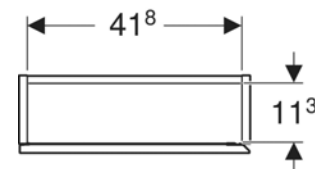

APPLICATION PURPOSES

- For Geberit ONE, iCon, Acanto and VariForm series

CHARACTERISTICS

- FSC™ C134279 certified
- Wall-hung
- With one door
- Door with soft closing

- Opening with recessed handle or push-to-open mechanism
- With two adjustable glass shelves
- Hinge side left or right
- Moisture-resistant
- Delivered preassembled

SCOPE OF DELIVERY

- High-level cabinet
- 2 glass shelves
- Fastening material

TECHNICAL DATA

Product material High-compressed three-layer chipboard

ACCESSORIES

- Geberit towel hook
- Geberit power socket element

Art. no.	Colour / surface	B cm	H cm	T cm
502.318.01.1	Body and front: white / high-gloss coated	45	70	15
502.318.01.2 New	Body: white / high-gloss coated Front: white / shiny glass	45	70	15
502.318.01.3 *	Body and front: white / matt coated	45	70	15