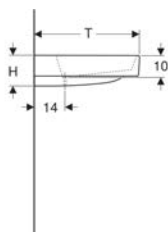

Characteristics

- Can be installed with a washbasin cabinet
- Horizontal outlet
- Hidden overflow function
- Actuation using tie rod

- With integrated hair trap
- Hygienic with optimum flow behaviour
- According to recommendation in line with SINTEF

Technical data

Product material | Fine fireclay

Scope of delivery

- Washbasin
- Drain cover with comb insert, magnetic fixing
- Geberit washbasin connector and trap, space-saving model

Art. no.	Mix & Match	Colour / surface	Tap hole	Overflow	B	B1	B2	B3	Cabinet width	H	T	T1	T2	Fastening points
505.033.00.1	Yes	Washbasin: white / KeraTect Cover: glossy white	without	without	60 cm		57.9 cm		60 cm	14 cm	48 cm	37 cm	37 cm	2
505.034.00.1	Yes	Washbasin: white / KeraTect Cover: glossy white	central	without	60 cm		57.9 cm	30.1 cm	60 cm	14 cm	48 cm	37 cm	37 cm	2
505.035.00.1	Yes	Washbasin: white / KeraTect Cover: glossy white	without	without	75 cm		72.5 cm		75 cm	14 cm	48 cm	37 cm	37 cm	2
505.036.00.1	Yes	Washbasin: white / KeraTect Cover: glossy white	central	without	75 cm		72.5 cm	37.5 cm	75 cm	14 cm	48 cm	37 cm	37 cm	2
505.037.00.1	Yes	Washbasin: white / KeraTect Cover: glossy white	without	without	90 cm	17.2 cm	87.1 cm		90 cm	14 cm	48 cm	37 cm	37 cm	4
505.038.00.1	Yes	Washbasin: white / KeraTect Cover: glossy white	central	without	90 cm	17.2 cm	87.1 cm	44.9 cm	90 cm	14 cm	48 cm	37 cm	37 cm	4
505.045.00.1	No	Washbasin: white / KeraTect Cover: glossy white	without	without	105 cm	18 cm	101.9 cm		105 cm	14 cm	48 cm	37 cm	37 cm	4