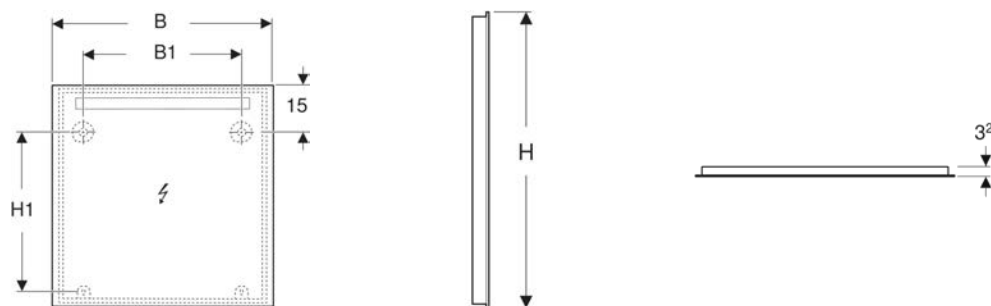

Art. no.	B cm	B1 cm	H cm	H1 cm	T cm	Protection class	Power consumption W	Luminous flux lm
502.800.00.1	60	24	80	39	3	II	23	850

Geberit Option Basic Square illuminated mirror, lighting at the top

Example image