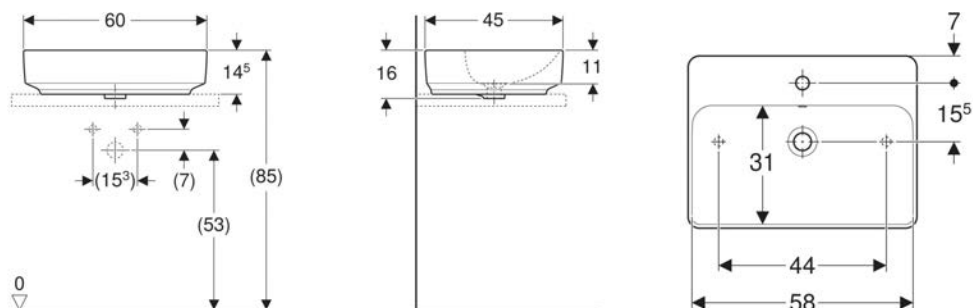

Geberit VariForm lay-on washbasin, rectangular, with tap hole bench

APPLICATION PURPOSES

- For mounting on washtops

CHARACTERISTICS

- Suitable for all VariForm bathroom furniture
- Rectangular
- Easy to mount thanks to provided cut-out template

- Can be installed with a washbasin cabinet

TECHNICAL DATA

Product material: Fine fireclay

SCOPE OF DELIVERY

- Fastening material

- Template

ACCESSORIES

- Geberit waste outlet with free outlet and valve cover
- Geberit waste outlet with free outlet, screen

Art. no.	Colour / surface	Tap hole	Overflow	B cm	H cm	T cm
500.780.01.2	white	central	visible	60	15.8	45
500.781.01.2 *	white	central	without	60	15.8	45

* Order-based production