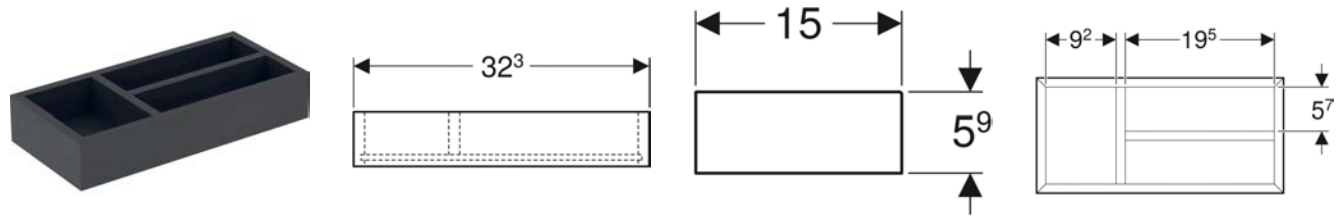

Geberit drawer insert, T-partition, for top drawer

CHARACTERISTICS

- FSC™ C134279 certified
- T-partition

TECHNICAL DATA

Product material: High-compressed three-layer chipboard

SCOPE OF DELIVERY

- Drawer insert

Art. no.	Colour / surface	B cm	H cm	T cm
500.678.00.1	lava / textured melamine	32.3	5.9	15