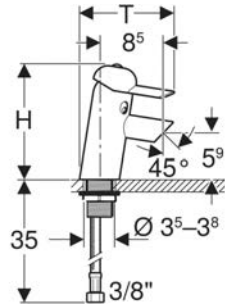

APPLICATION PURPOSES

- For extracting tap water
- For children
- For childcare
- For installation in washbasins or washtops
- For installation in Bambini play and washspaces
- For connecting cold and hot water

CHARACTERISTICS

- Child-friendly design
- Tap group I in accordance with DIN 4109
- Single-lever mixer
- Volume flow control via tap aerator
- With integrated check valve
- Housing powder-coated or chrome-plated

- Lever made of ABS

TECHNICAL DATA

Operating pressure	1–10 bar
Test pressure, water max.	16 bar
Test pressure, air / inert gas max.	3 bar
Operating temperature, water, short-term max.	90 °C
Flow rate at 3 bar	5.7 l/min
Product material	Brass

SCOPE OF DELIVERY

- Tap aerator key
- Key for lever

- Fastening material

ACCESSORIES

- Geberit Bambini mini thermostat for washbasin tap
- Geberit Bambini tap aerator for washbasin tap

INFO

- It is recommended to use the Geberit Bambini mini thermostat for washbasin taps in order to avoid scald injuries
- The Geberit Bambini tap aerator for washbasin tap (art. no. 571410000) must be ordered separately if the Bambini washbasin tap is used in the top basin of a Bambini play and washspace in combination with an overflow pipe