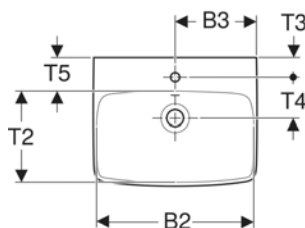

CHARACTERISTICS

- Can be combined with half pedestal
- Can be combined with full pedestal
- Can be installed with a washbasin cabinet

TECHNICAL DATA

Product material

Sanitary ceramic

SCOPE OF DELIVERY

- Handrinse basin

ACCESSORIES

- Geberit dip tube trap for washbasin, horizontal outlet
- Geberit fastening material for handrinse basin

INFO

- Geberit Selnova Square Halbsäule nur für Handwaschbecken 50 cm
- Geberit Selnova half pedestal only for handrinse basin 50 cm

Art. no.	Colour / surface	Tap hole	Overflow	B cm	B1 cm	B2 cm	B3 cm	Cabinet width cm	H cm	H1 cm	H2 cm	T cm	T1 cm	T2 cm	T3 cm	T4 cm	T5 cm
500.322.01.1	white	central	visible	45	18	40	22.5	38.6	16	11	12	35	18	21.5	5.5	12.5	9
500.323.01.1	white	left and right	visible	45	18	40	12.5	38.6	16	11	12	35	18	21.5	5.5	12.5	9
500.301.01.1	white	without	visible	50	23	44.5		41.8	17	12	13.5	42	20	27.5			11
500.310.01.1	white	central	visible	50	23	44.5	25	41.8	17	12	13.5	42	20	27.5	6.5	13.5	11