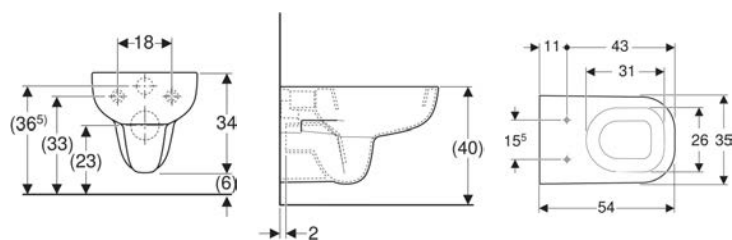

Geberit Smyle wall-hung WC, washdown

Application purposes

- For concealed cisterns
- For pressure flushing valves

Characteristics

- Wall-hung
- Washdown WC
- With flush rim

- Type 1, full flush volume 6 l, in accordance with EN 997
- Type 2 in accordance with EN 997

Technical data

Product material	Sanitary ceramic
Fastening distance	18 cm
Height-adjustable	No

To order additionally

- WC seat

Art. no.	Colour / surface	B	H	T	
500.211.01.1	white	35 cm	34 cm	54 cm	→

→ Phasing out