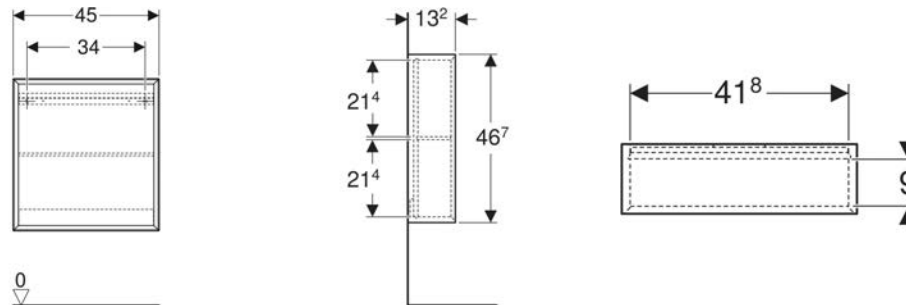

APPLICATION PURPOSES

- For Geberit ONE, iCon, Acanto and VariForm series

CHARACTERISTICS

- FSC™ C134279 certified
- Wall-hung
- With one fixed shelf

- Hidden fastening
- Moisture-resistant
- Delivered preassembled

TECHNICAL DATA

Product material High-compressed three-layer chipboard

SCOPE OF DELIVERY

- High-level cabinet
- Fastening material

ACCESSORIES

- Geberit towel hook

Art. no.	Colour / surface	B cm	H cm	T cm
502.323.01.1	white / high-gloss coated	45	46.7	13.2
502.323.01.3 *	white / matt coated	45	46.7	13.2
502.323.JH.1	oak / wood-textured melamine	45	46.7	13.2
502.323.JK.1	lava / matt coated	45	46.7	13.2