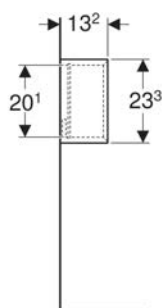

APPLICATION PURPOSES

- For Geberit ONE, iCon, Acanto and VariForm series

- Hidden fastening
- Moisture-resistant
- Delivered preassembled

SCOPE OF DELIVERY

- High-level cabinet
- Fastening material

CHARACTERISTICS

- FSC™ C134279 certified
- Wall-hung

TECHNICAL DATA

Product material

High-compressed three-layer chipboard

ACCESSORIES

- Geberit towel hook

Art. no.	Colour / surface	B cm	H cm	T cm
502.322.01.1	white / high-gloss coated	45	23.3	13.2
502.322.01.3 *	white / matt coated	45	23.3	13.2
502.322.JH.1	oak / wood-textured melamine	45	23.3	13.2
502.322.JK.1	lava / matt coated	45	23.3	13.2
502.322.JL.1 *	sand grey / high-gloss coated	45	23.3	13.2