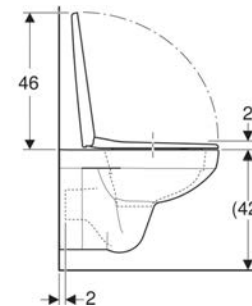

Geberit Selnova Square set of wall-hung WC, washdown, Rimfree, with WC seat

APPLICATION PURPOSES

- For concealed cisterns
- For pressure flushing valves

CHARACTERISTICS

- Wall-hung
- Washdown WC

- Rimless WC ceramic appliance featuring Rimfree flush technology
- Square design
- Type 1, full flush volume 6 / 4 l, in accordance with EN 997
- Type 2 in accordance with EN 997
- 4 l flush
- Overlapping WC lid
- Antibacterial
- Lid made of Duroplast

TECHNICAL DATA

Product material	Sanitary ceramic
Fastening distance	18 cm
Height-adjustable	No

SCOPE OF DELIVERY

- WC ceramic appliance
- WC seat

Art. no.	Colour / surface	B cm	H cm	T cm	Quick-release hinges	Soft-closing mechanism	Fastening	Hinge material
501.961.00.1	WC ceramic appliance: white	35.5	39	53	yes	yes	from above	Chrome-plated brass