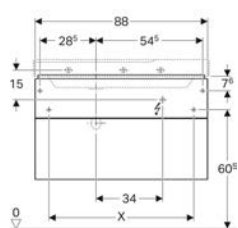

Characteristics

- FSC™ C134279 certified
- Wall-hung
- With two drawers
- Opening with push-to-open mechanism
- With shelf surface
- Drawer with antislip mat
- Drawer with LED light
- Moisture-resistant
- Delivered preassembled

Technical data

Protection degree	IP21
Nominal voltage	230 V AC
Operating voltage	12 V DC
Mains frequency	50 Hz
Product material	High-compressed three-layer chipboard
Drawer load max.	30 kg
Light source energy efficiency class	F
Light colour	3000 K

Scope of delivery

- Fastening material

Art. no.	Colour / surface	B	Washbasin width	H	T	Protection class	Power consumption	Luminous flux	Trap cut out
500.515.00.1	* greige / matt coated	88 cm	90 cm	53 cm	46.2 cm	II	3.75 W	450 lm	left
500.515.01.1	white / high-gloss coated	88 cm	90 cm	53 cm	46.2 cm	II	3.75 W	450 lm	left
500.515.43.1	scultura grey / wood-textured melamine	88 cm	90 cm	53 cm	46.2 cm	II	3.75 W	450 lm	left
500.516.00.1	* greige / matt coated	88 cm	90 cm	53 cm	46.2 cm	II	3.75 W	450 lm	right
500.516.01.1	white / high-gloss coated	88 cm	90 cm	53 cm	46.2 cm	II	3.75 W	450 lm	right
500.516.43.1	scultura grey / wood-textured melamine	88 cm	90 cm	53 cm	46.2 cm	II	3.75 W	450 lm	right

* Order-based production

Accessories

- Geberit Xeno² drawer insert, T-partition, for top drawer
- Geberit Xeno² drawer insert, H-partition, for top drawer
- Geberit Xeno² drawer insert, H-partition, for bottom drawer
- Geberit towel rail for bathroom furniture, with right-angled corner
- Geberit towel rail for bathroom furniture, with radius corner
- Geberit power socket element