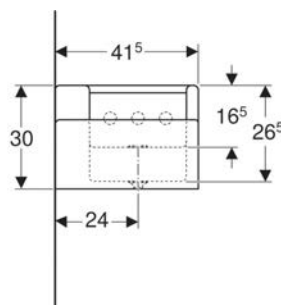

APPLICATION PURPOSES

- For mounting on mounting brackets
- For children
- For schools, childcare facilities and other educational facilities

CHARACTERISTICS

- Four washbasin areas
- Two outlets
- Small projection
- Wavy rim for easy tap access
- Rounded edges for avoiding injuries
- Antibacterial
- Shockproof
- Scratchproof
- Easy cleaning

- Seamless surface repair

TECHNICAL DATA

Product material Varicor

SCOPE OF DELIVERY

- Washing trough
- Fixing material for decorative cover
- Baffle plate made of PMMA

TO ORDER ADDITIONALLY

- Geberit Bambini decorative cover, front, for play and washspace, for four washbasin taps, lower basin on the right

- Geberit Bambini decorative cover, side, for play and washspace, lower basin
- Geberit Bambini decorative cover, side, for play and washspace, upper basin
- Geberit set of mounting brackets for play and washspace, for four washbasin taps

ACCESSORIES

- Geberit waste outlet with free outlet, screen
- Geberit waste outlet with free outlet and valve cover
- Geberit P-trap for washbasin, with sleeve, horizontal outlet

INFO

- When mounting in rows, a minimum distance of 5 cm between the basins and/or the wall side should be maintained

Art. no.	Colour / surface	Tap hole	Overflow	Drain	B cm	H cm	T cm
430050016	white alpine / matt	left and right	without	left and right	180	30	41.5