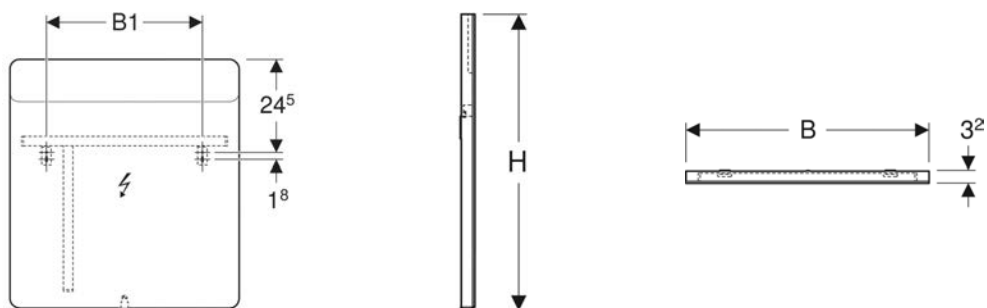

Geberit Option Square illuminated mirror, lighting at the top

Example image

CHARACTERISTICS

- Suitable for all bathroom series
- LED lighting
- Mechanical switch

TECHNICAL DATA

Protection degree IP44

Nominal voltage	100–230 V AC
Operating voltage	12 V DC
Mains frequency	50 / 60 Hz
Product material	Glass
Light source energy efficiency class	F
Light colour	4200 K
Service life of LED lighting	60000 h