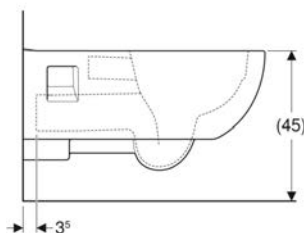

Geberit Selnova Comfort Premium wall-hung WC, washdown, large projection, semi-shrouded, barrier-free, Rimfree

APPLICATION PURPOSES

- For concealed cisterns
- For pressure flushing valves

CHARACTERISTICS

- Wall-hung
- Washdown WC
- Rimless WC ceramic appliance featuring Rimfree flush technology

- Barrier-free
- Type 1, full flush volume 6 / 5 / 4 l, in accordance with EN 997
- Type 2 in accordance with EN 997
- 4 l flush
- Semi-shrouded
- Large projection

TECHNICAL DATA

Product material Sanitary ceramic

Fastening distance 18 cm
Height-adjustable No

SCOPE OF DELIVERY

- WC ceramic appliance
- Extended flush pipe

TO ORDER ADDITIONALLY

- WC seat

Art. no.	Colour / surface	B cm	H cm	T cm
500.693.01.2	white	35.5	34.5	70