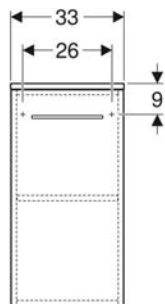

CHARACTERISTICS

- FSC™ C134279 certified
- Wall-hung
- With one door
- Opening with handle
- With one movable shelf
- Door with soft closing
- Hinge side left or right

- Moisture-resistant
- Delivered preassembled

TECHNICAL DATA

Product material High-compressed three-layer chipboard

SCOPE OF DELIVERY

- Fastening material
- Handle

ACCESSORIES

- Geberit Selnova Square set of narrow feet
- Geberit power socket element
- Geberit towel hook

Art. no.	Colour / surface	B cm	H cm	T cm
501.272.00.1	white / high-gloss coated	33	65	29.7
501.273.00.1 *	lava / matt coated	33	65	29.7
501.274.00.1	hickory / wood-textured melamine	33	65	29.7