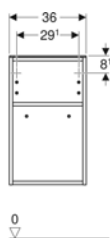

Characteristics

- FSC™ C134279 certified
- Wall-hung
- Can be connected with medium cabinet to form a tall cabinet
- With one movable shelf

- Moisture-resistant
- Cover plate made of glass
- Delivered preassembled

Technical data

Product material | High-compressed three-layer chipboard

Scope of delivery

- Low cabinet

- Fastening material

Art. no.	Colour / surface	B	H	T
500.358.00.1	white / high-gloss coated	36 cm	60 cm	29.9 cm
500.358.JK.1 *	lava / matt coated	36 cm	60 cm	29.9 cm
500.358.JL.1 *	sand grey / high-gloss coated	36 cm	60 cm	29.9 cm
500.358.JR.1	hickory / wood-textured melamine	36 cm	60 cm	29.9 cm

* Order-based production

Accessories

- Geberit set of feet
- Geberit power socket element