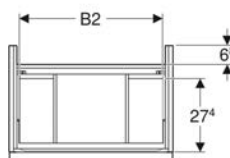

Characteristics

- FSC™ C134279 certified
- Wall-hung
- With two drawers
- Opening with handle
- Exchangeable handle
- Drawer with soft closing

- Drawer without trap cutout
- Small projection
- Moisture-resistant
- Delivered preassembled

Technical data

Product material	High-compressed three-layer chipboard
Drawer load max.	30 kg

Scope of delivery

- Cabinet for washbasin
- Fastening material

Art. no.	Colour / surface	B	B1	B2	Washbasin width	H	T
502.307.01.1	Body and front: white / high-gloss coated Handle: white / matt powder-coated	59.2 cm	53.8 cm	51.7 cm	60 cm	61.5 cm	41.6 cm
502.307.01.2	Body and front: white / high-gloss coated Handle: bright chrome-plated	59.2 cm	53.8 cm	51.7 cm	60 cm	61.5 cm	41.6 cm
502.307.01.3 *	Body and front: white / matt coated Handle: white / matt powder-coated	59.2 cm	53.8 cm	51.7 cm	60 cm	61.5 cm	41.6 cm
502.307.JH.1	Body and front: oak / wood-textured melamine Handle: lava / matt powder-coated	59.2 cm	53.8 cm	51.7 cm	60 cm	61.5 cm	41.6 cm
502.307.JK.1	Body and front: lava / matt coated Handle: lava / matt powder-coated	59.2 cm	53.8 cm	51.7 cm	60 cm	61.5 cm	41.6 cm
502.307.JL.1 *	Body and front: sand grey / high-gloss coated Handle: sand grey / matt powder-coated	59.2 cm	53.8 cm	51.7 cm	60 cm	61.5 cm	41.6 cm
502.307.JR.1 *	Body and front: hickory / wood-textured melamine Handle: lava / matt powder-coated	59.2 cm	53.8 cm	51.7 cm	60 cm	61.5 cm	41.6 cm
502.308.01.1	Body and front: white / high-gloss coated Handle: white / matt powder-coated	74 cm	68.6 cm	66.5 cm	75 cm	61.5 cm	41.6 cm
502.308.01.2	Body and front: white / high-gloss coated Handle: bright chrome-plated	74 cm	68.6 cm	66.5 cm	75 cm	61.5 cm	41.6 cm
502.308.01.3 *	Body and front: white / matt coated Handle: white / matt powder-coated	74 cm	68.6 cm	66.5 cm	75 cm	61.5 cm	41.6 cm
502.308.JH.1	Body and front: oak / wood-textured melamine Handle: lava / matt powder-coated	74 cm	68.6 cm	66.5 cm	75 cm	61.5 cm	41.6 cm
502.308.JK.1	Body and front: lava / matt coated Handle: lava / matt powder-coated	74 cm	68.6 cm	66.5 cm	75 cm	61.5 cm	41.6 cm
502.308.JL.1 *	Body and front: sand grey / high-gloss coated Handle: sand grey / matt powder-coated	74 cm	68.6 cm	66.5 cm	75 cm	61.5 cm	41.6 cm
502.308.JR.1 *	Body and front: hickory / wood-textured melamine Handle: lava / matt powder-coated	74 cm	68.6 cm	66.5 cm	75 cm	61.5 cm	41.6 cm

* Order-based production