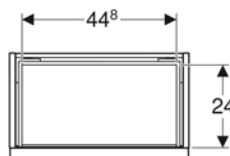

Characteristics

- FSC™ C134279 certified
- Wall-hung
- With one drawer
- Opening with handle
- Drawer with soft closing
- Exchangeable handle

- Drawer without trap cutout
- Moisture-resistant
- Delivered preassembled

Technical data

Product material	High-compressed three-layer chipboard
Drawer load max.	30 kg

Scope of delivery

- Cabinet for handrinse basin
- Fastening material

Art. no.	Colour / surface	B	Washbasin width	H	T
502.302.01.1	Body and front: white / high-gloss coated Handle: white / matt powder-coated	52 cm	53 cm	41.5 cm	30.7 cm
502.302.01.2	Body and front: white / high-gloss coated Handle: bright chrome-plated	52 cm	53 cm	41.5 cm	30.7 cm
502.302.01.3 *	Body and front: white / matt coated Handle: white / matt powder-coated	52 cm	53 cm	41.5 cm	30.7 cm
502.302.JH.1	Body and front: oak / wood-textured melamine Handle: lava / matt powder-coated	52 cm	53 cm	41.5 cm	30.7 cm
502.302.JK.1	Body and front: lava / matt coated Handle: lava / matt powder-coated	52 cm	53 cm	41.5 cm	30.7 cm
502.302.JL.1 *	Body and front: sand grey / high-gloss coated Handle: sand grey / matt powder-coated	52 cm	53 cm	41.5 cm	30.7 cm
502.302.JR.1 *	Body and front: hickory / wood-textured melamine Handle: lava / matt powder-coated	52 cm	53 cm	41.5 cm	30.7 cm

* Order-based production

Accessories

- Geberit handle
- Geberit power socket element