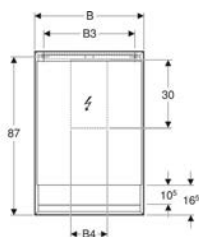

Characteristics

- With ComfortLight
- LED lighting
- Indirect lighting
- Internal lighting
- Lighting mood infinitely adjustable from orientation light to daylight
- Functions can be triggered via touch sensor
- DALI-compatible control
- Compatible with Geberit Home App
- Time slot in desired luminous intensity adjustable with Geberit Home App
- With one door
- Door mirrored on both sides
- With two power sockets
- Power sockets mounted on the internal side at the top left and top right
- Continuously movable glass shelves

Technical data

Protection degree	IP44
Nominal voltage	230 V AC
Operating voltage	24 V DC
Mains frequency	50 Hz
Product material	Aluminium
Light source energy efficiency class	E
Light colour	2200–4000 K
Service life LED lighting max.	72000 h
Measurement method	L80B10
Colour rendering index	90
Standard deviation of colour matching	3 SDCM

Scope of delivery

- 3 glass shelves
- Dummy cover for power socket left or right
- Mounting material

Art. no.	Colour / surface	B	B1	B3	B4	H	H2	T	Protection class	Power consumption	Plug type	Power socket	Door	Luminous flux (max. / above / below)
505.830.00.1	aluminium anodised	60 cm	57.5 cm	50 cm	20 cm	90 cm	10.5 cm	15 cm	I	60 W	CEE 7/16	CEE 7/3 (Schuko)	Hinges left	3273 / 2552 / 721 lm
505.830.00.2	white / aluminium powder-coated	60 cm	57.5 cm	50 cm	20 cm	90 cm	10.5 cm	15 cm	I	60 W	CEE 7/16	CEE 7/3 (Schuko)	Hinges left	3273 / 2552 / 721 lm
505.831.00.1	aluminium anodised	60 cm	57.5 cm	50 cm	20 cm	90 cm	10.5 cm	15 cm	I	60 W	CEE 7/16	CEE 7/3 (Schuko)	Hinges right	3273 / 2552 / 721 lm
505.831.00.2	white / aluminium powder-coated	60 cm	57.5 cm	50 cm	20 cm	90 cm	10.5 cm	15 cm	I	60 W	CEE 7/16	CEE 7/3 (Schuko)	Hinges right	3273 / 2552 / 721 lm

Accessories

- Geberit ONE handle for mirror door

• Standard actuation via mirror cabinet and room push-button. Actuation via room switch must be changed accordingly in the Geberit Home app