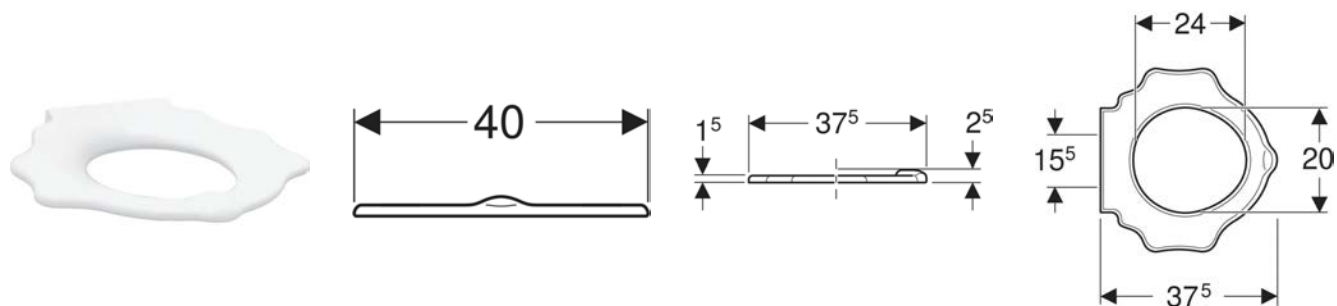

Geberit Bambini WC seat ring for children, with grips, turtle design

Example image

APPLICATION PURPOSES

- For WCs for children

- WC seat ring with overhang for protection against urine splashes
- Rounded edges for avoiding injuries
- Easy to clean

CHARACTERISTICS

- Child-friendly turtle design
- With grips

TECHNICAL DATA

Product material	Thermoset
Fastening distance	15.5 cm

SCOPE OF DELIVERY

- WC seat ring

Art. no.	Colour / surface	B cm	H cm	T cm	Soft-closing mechanism	Fastening	Hinge material
573370000	white / glossy	40	2.5	37.5	no	from below	Stainless steel
573371000	yellow-green / glossy	40	2.5	37.5	no	from below	Stainless steel
573372000	traffic yellow / glossy	40	2.5	37.5	no	from below	Stainless steel
573373000	carmine red / glossy	40	2.5	37.5	no	from below	Stainless steel