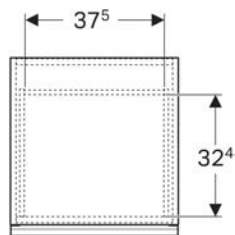

Characteristics

- FSC™ C134279 certified
- Wall-hung
- With one drawer
- With one internal drawer
- Opening with handle
- Exchangeable handle

- Drawer with soft closing
- Moisture-resistant
- Delivered preassembled

Technical data

Product material	High-compressed three-layer chipboard
Drawer load max.	30 kg

Scope of delivery

- Side cabinet
- Fastening material

Art. no.	Colour / surface	B	H	T	
503.010.01.1	Body and front: white / high-gloss coated Handle: white / matt powder-coated	45.2 cm	52 cm	47.5 cm	New
503.010.01.2	Body: white / high-gloss coated Front: white / shiny glass Handle: white / matt powder-coated	45.2 cm	52 cm	47.5 cm	New
503.010.01.3 *	Body and front: white / matt coated Handle: white / matt powder-coated	45.2 cm	52 cm	47.5 cm	New
503.010.JH.1	Body and front: oak / wood-textured melamine Handle: lava / matt powder-coated	45.2 cm	52 cm	47.5 cm	New
503.010.JK.1	Body and front: lava / matt coated Handle: lava / matt powder-coated	45.2 cm	52 cm	47.5 cm	New
503.010.JK.2	Body: lava / matt coated Front: lava / shiny glass Handle: lava / matt powder-coated	45.2 cm	52 cm	47.5 cm	New
503.010.JR.1 *	Body and front: hickory / wood-textured melamine Handle: lava / matt powder-coated	45.2 cm	52 cm	47.5 cm	New

* Order-based production