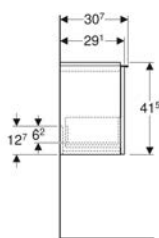

Characteristics

- FSC™ C134279 certified
- Wall-hung
- With one drawer
- Opening with handle
- Drawer with soft closing
- Exchangeable handle

- Drawer without trap cutout
- Moisture-resistant
- Delivered preassembled

Technical data

Product material	High-compressed three-layer chipboard
Drawer load max.	30 kg

Scope of delivery

- Cabinet for handrinse basin
- Fastening material

Art. no.	Colour / surface	B	Washbasin width	H	T
502.302.01.1	Body and front: white / high-gloss coated Handle: white / matt powder-coated	52 cm	53 cm	41.5 cm	30.7 cm
502.302.01.2	Body and front: white / high-gloss coated Handle: bright chrome-plated	52 cm	53 cm	41.5 cm	30.7 cm
502.302.01.3 *	Body and front: white / matt coated Handle: white / matt powder-coated	52 cm	53 cm	41.5 cm	30.7 cm
502.302.JH.1	Body and front: oak / wood-textured melamine Handle: lava / matt powder-coated	52 cm	53 cm	41.5 cm	30.7 cm
502.302.JK.1	Body and front: lava / matt coated Handle: lava / matt powder-coated	52 cm	53 cm	41.5 cm	30.7 cm
502.302.JL.1 *	Body and front: sand grey / high-gloss coated Handle: sand grey / matt powder-coated	52 cm	53 cm	41.5 cm	30.7 cm
502.302.JR.1 *	Body and front: hickory / wood-textured melamine Handle: lava / matt powder-coated	52 cm	53 cm	41.5 cm	30.7 cm

* Order-based production

Accessories

- Geberit handle
- Geberit power socket element