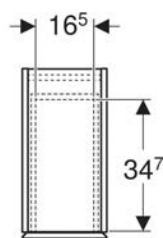

Geberit tall cabinet with two cargoes

Example image

Application purposes

- For Geberit ONE, iCon, Acanto and VariForm series

Characteristics

- FSC™ C134279 certified
- Wall-hung
- With two drawers

- Wooden organiser boxes
- Drawer with soft closing
- Moisture-resistant
- Delivered preassembled

Technical data

Product material	High-compressed three-layer chipboard
Drawer load max.	30 kg

Scope of delivery

- Tall cabinet
- 9 organising boxes

- Fastening material

Art. no.	Colour / surface	B	H	T	
503.011.01.1	Body and front: white / high-gloss coated	24 cm	180 cm	48 cm	New
503.011.01.2	Body: white / high-gloss coated Front: white / shiny glass	24 cm	180 cm	48 cm	New
503.011.01.3 *	Body and front: white / matt coated	24 cm	180 cm	48 cm	New
503.011.JH.1	Body and front: oak / wood-textured melamine	24 cm	180 cm	48 cm	New
503.011.JK.1	Body and front: lava / matt coated	24 cm	180 cm	48 cm	New
503.011.JK.2	Body: lava / matt coated Front: lava / shiny glass	24 cm	180 cm	48 cm	New
503.011.JR.1 *	Body and front: hickory / wood-textured melamine	24 cm	180 cm	48 cm	New

* Order-based production

Accessories

- Geberit internal storage shelf
- Geberit organising box