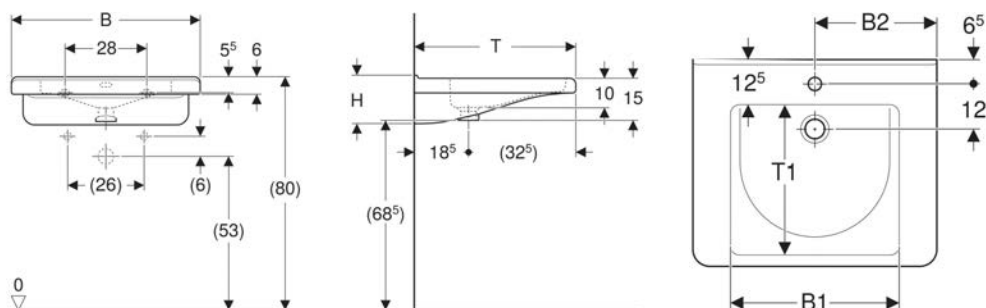

Geberit Selnova Comfort Square washbasin, barrier-free

APPLICATION PURPOSES

- Suitable for use by wheelchair users

CHARACTERISTICS

- Square design
- Ergonomically shaped front
- Ergonomically shaped arm supports
- Integrated grip rail
- Shallow bowl

- Inner basin with two levels for partial filling
- Raised edge for fixing a mirror directly on top

TECHNICAL DATA

Product material: Sanitary ceramic

SCOPE OF DELIVERY

- Washbasin

ACCESSORIES

- Geberit concealed trap for washbasin, with in-wall cabinet, ready-to-fit set, screen valve and overflow pipe, horizontal outlet
- Geberit waste outlet with free outlet and valve cover
- Geberit waste outlet with free outlet, screen
- Geberit dip tube trap for washbasin, horizontal outlet
- Geberit fastening material for washbasin

Art. no.	Colour / surface	Tap hole	Overflow	B cm	B1 cm	B2 cm	H cm	T cm	T1 cm
500.785.00.1	white	central	visible	55	42	27.5	15.5	52.5	37.5
500.786.00.1	white	central	without	55	42	27.5	15.5	52.5	37.5
500.787.01.1	white	without	without	55	42	27.5	15.5	52.5	37.5