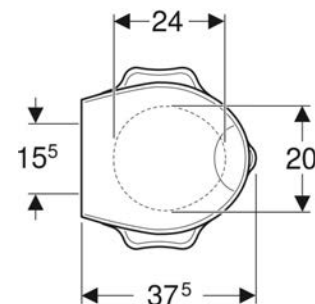

Geberit Bambini WC seat for children, with grips, turtle design

Example image

APPLICATION PURPOSES

- For WCs for children

CHARACTERISTICS

- Child-friendly turtle design
- With grips

- WC seat ring with overhang for protection against urine splashes
- Rounded edges for avoiding injuries
- Recessed handle adapted to children's hands for easy and hygienic opening
- Easy to clean

TECHNICAL DATA

Product material	Thermoset
Fastening distance	15.5 cm

SCOPE OF DELIVERY

- WC seat

Art. no.	Colour / surface	B cm	H cm	T cm	Soft-closing mechanism	Fastening	Hinge material
573360000	white / glossy	40	10	37.5	no	from below	Stainless steel
573361000	yellow-green / glossy	40	10	37.5	no	from below	Stainless steel
573362000	traffic yellow / glossy	40	10	37.5	no	from below	Stainless steel
573363000	carmine red / glossy	40	10	37.5	no	from below	Stainless steel
573365000	white / glossy	40	10	37.5	yes	from below	Chrome-plated brass