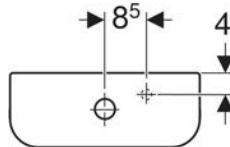

Application purposes

- For water supply connections 3/8"
- For close-coupled installation

Characteristics

- Dual flush

Scope of delivery

- Mechanism

- Water supply connection on the left/right or bottom
- Type 1, full flush volume 6 l, in accordance with EN 997

Technical data

Flush volume, factory setting	6 / 3 l
Flush volume small, adjustment range	3 / 4 l
Product material	Sanitary ceramic

Art. no.	Colour / surface	B	H	T
229420000	white	37.5 cm	42.5 cm	14.5 cm