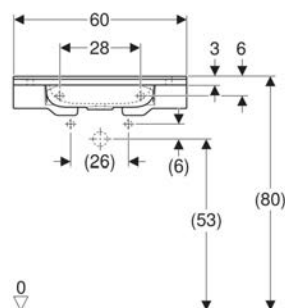

Art. no.	Colour / surface	Tap hole	Overflow	B cm	H cm	T cm
402170016	white alpine / matt	central	without	70	13.5	55

Geberit Publica washbasin, round design, with-cut-outs, barrier-free

APPLICATION PURPOSES