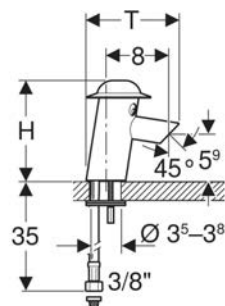

APPLICATION PURPOSES

- For extracting tap water
- For children
- For childcare
- For installation in washbasins or washtops
- For installation in Bambini play and washspaces
- For connecting cold and hot water
- For combination with continuous flow heater, see technical data sheet "Washbasin taps with instantaneous water heaters"

CHARACTERISTICS

- Child-friendly design
- Tap group I in accordance with DIN 4109
- Automatic flush actuation
- Infrared user detection
- Self-adjusting IR sensor
- Volume flow control via tap aerator
- Power supply via power supply unit
- Water saving due to quick-response two-beam scanning technology
- Adjustable activation distance

- Interval flush
- Flush actuation for basin cleaning can be deactivated manually
- With integrated check valve
- Housing, powder-coated
- Hat made of polycarbonate
- Tricolour

TECHNICAL DATA

Protection degree	IP65
Nominal voltage	230 V AC
Operating voltage	6.6 V DC
Mains frequency	50 Hz
Operating pressure	1–8.5 bar
Differentiated pressure CW/WW max.	1.5 bar
Test pressure, water max.	16 bar
Test pressure, air / inert gas max.	3 bar
Operating temperature, water, short-term max.	80 °C
Flow rate at 3 bar	5.7 l/min
Minimum flow pressure	0.5 bar

Interval flush	24 h
Interval flush time	10 s
Product material	Brass

SCOPE OF DELIVERY

- Power supply unit
- Basket filter
- Tap aerator key
- Fastening material

ACCESSORIES

- Geberit Bambini mini thermostat for washbasin tap
- Geberit Bambini tap aerator for washbasin tap

INFO

- It is recommended to use the Geberit Bambini mini thermostat for washbasin taps in order to avoid scald injuries
- The Geberit Bambini tap aerator for washbasin tap (art. no. 571410000) must be ordered separately if the Bambini washbasin tap is used in the top basin of a Bambini play and washspace in combination with an overflow pipe