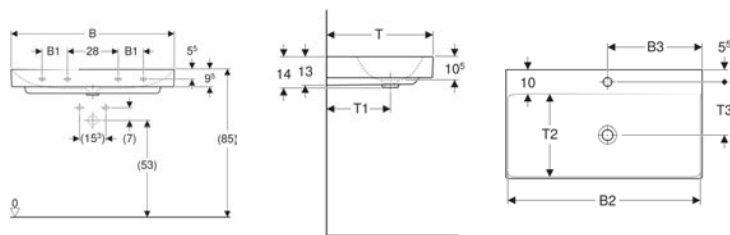

Geberit ONE washbasin

Characteristics

- Can be installed with a washbasin cabinet
- Vertical outlet

Technical data

Product material | Fine fireclay

Scope of delivery

- Washbasin

To order additionally

- Geberit washbasin connector and trap, space-saving model

Art. no.	Mix & Match	Colour / surface	Tap hole	Overflow	B	B1	B2	B3	Cabinet width	H	T	T1	T2	T3	Fastening points
505.020.01.1	Yes	white / KeraTect	central	without	60 cm		58.5 cm	30 cm	60 cm	14 cm	48 cm	29 cm	37 cm	23.5 cm	2
505.021.01.1	Yes	white / KeraTect	without	without	60 cm		58.5 cm	30 cm	60 cm	14 cm	48 cm	29 cm	37 cm		2
505.020.01.2	Yes	white / KeraTect	central	without	75 cm		73.5 cm	45 cm	75 cm	14 cm	48 cm	29 cm	37 cm	23.5 cm	2
505.021.01.2	Yes	white / KeraTect	without	without	75 cm		73.5 cm	37.5 cm	75 cm	14 cm	48 cm	29 cm	37 cm		2
505.020.01.3	Yes	white / KeraTect	central	without	90 cm	14 cm	88.5 cm	45 cm	90 cm	14 cm	48 cm	29 cm	37 cm	23.5 cm	4
505.021.01.3	Yes	white / KeraTect	without	without	90 cm	14 cm	88.5 cm	45 cm	90 cm	14 cm	48 cm	29 cm	37 cm		4
505.020.01.4	No	white / KeraTect	central	without	105 cm	18 cm	103.5 cm	52.5 cm	105 cm	14 cm	48 cm	29 cm	37 cm	23.5 cm	4
505.021.01.4	No	white / KeraTect	without	without	105 cm	18 cm	103.5 cm	52.5 cm	105 cm	14 cm	48 cm	29 cm	37 cm		4
505.020.01.5	Yes	white / KeraTect	central	without	120 cm	28 cm	118.5 cm	60 cm	120 cm	14 cm	48 cm	29 cm	37 cm	23.5 cm	4
505.021.01.5	Yes	white / KeraTect	without	without	120 cm	28 cm	118.5 cm	60 cm	102 cm	14 cm	48 cm	29 cm	37 cm		4
505.022.01.5	Yes	white / KeraTect	left and right	without	120 cm	28 cm	118.5 cm	31.5 cm	120 cm	14 cm	48 cm	29 cm	37 cm	23.5 cm	4

Accessories

- Geberit fastening material for washbasin

- A Geberit washbasin connector, space-saving model is required for the installation of the washbasin with base cabinet. See 'Assortment overview – Geberit ONE washbasin connectors space-saving model' or online catalogue, washbasin accessories
- Mix & Match: Articles of the same width can be freely combined in the Geberit ONE, Acanto and iCon series