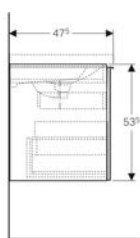

Characteristics

- FSC™ C134279 certified
- Wall-hung
- With one drawer
- With one internal drawer
- Opening with handle
- Drawer with soft closing

- Moisture-resistant
- Front made of chipboard with glass cover
- Delivered preassembled

Technical data

Product material	High-compressed three-layer chipboard
Drawer load max.	30 kg

Scope of delivery

- Cabinet for washbasin
- Bottle trap with dip tube, space-saving model, ø 32 mm
- Fastening material

Art. no.	Colour / surface	B	B1	Washbasin width	H	T
500.609.01.2	Body: white / high-gloss coated Drawers: white / shiny glass	59.5 cm	53.1 cm	60 cm	53.5 cm	47.5 cm
500.609.16.1 *	Body: black / matt coated Drawers: black / shiny glass	59.5 cm	53.1 cm	60 cm	53.5 cm	47.5 cm
500.609.JK.2	Body: lava / matt coated Drawers: lava / shiny glass	59.5 cm	53.1 cm	60 cm	53.5 cm	47.5 cm
500.609.JL.2 *	Body: sand grey / matt coated Drawers: sand grey / shiny glass	59.5 cm	53.1 cm	60 cm	53.5 cm	47.5 cm
500.610.01.2	Body: white / high-gloss coated Drawers: white / shiny glass	64 cm	57.6 cm	65 cm	53.5 cm	47.5 cm
500.610.16.1 *	Body: black / matt coated Drawers: black / shiny glass	64 cm	57.6 cm	65 cm	53.5 cm	47.5 cm
500.610.JK.2	Body: lava / matt coated Drawers: lava / shiny glass	64 cm	57.6 cm	65 cm	53.5 cm	47.5 cm
500.610.JL.2 *	Body: sand grey / matt coated Drawers: sand grey / shiny glass	64 cm	57.6 cm	65 cm	53.5 cm	47.5 cm
500.611.01.2	Body: white / high-gloss coated Drawers: white / shiny glass	74 cm	67.6 cm	75 cm	53.5 cm	47.5 cm
500.611.16.1 *	Body: black / matt coated Drawers: black / shiny glass	74 cm	67.6 cm	75 cm	53.5 cm	47.5 cm
500.611.JK.2	Body: lava / matt coated Drawers: lava / shiny glass	74 cm	67.6 cm	75 cm	53.5 cm	47.5 cm
500.611.JL.2 *	Body: sand grey / matt coated Drawers: sand grey / shiny glass	74 cm	67.6 cm	75 cm	53.5 cm	47.5 cm
500.612.01.2	Body: white / high-gloss coated Drawers: white / shiny glass	89 cm	82.6 cm	90 cm	53.5 cm	47.5 cm
500.612.16.1 *	Body: black / matt coated Drawers: black / shiny glass	89 cm	82.6 cm	90 cm	53.5 cm	47.5 cm
500.612.JK.2	Body: lava / matt coated Drawers: lava / shiny glass	89 cm	82.6 cm	90 cm	53.5 cm	47.5 cm