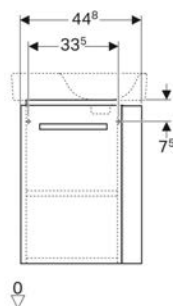

Geberit Selnova Compact cabinet for handrinse basin, with towel rail, small projection

CHARACTERISTICS

- FSC™ C134279 certified
- Wall-hung
- With one door
- Opening with handle
- Door with soft closing
- With one movable shelf
- Moisture-resistant

- Can be equipped with feet
- Front made of MDF
- Delivered preassembled

TECHNICAL DATA

Product material High-compressed three-layer chipboard

SCOPE OF DELIVERY

- Fastening material

ACCESSORIES

- Geberit power socket element

Art. no.	Colour / surface	B cm	Washbasin width cm	H cm	T cm	Door	Towel/rail
501.498.00.1	Body: white / matt coated Front: white / high-gloss coated	44.8	50	60.4	25.2	Hinges left	right