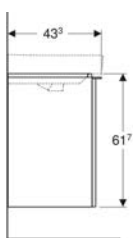

Characteristics

- FSC™ C134279 certified
- Wall-hung
- With one door
- Opening with handle
- Door with soft closing

- With one movable shelf
- Moisture-resistant
- Delivered preassembled

Technical data

Product material | High-compressed three-layer chipboard

Scope of delivery

- Cabinet for washbasin
- Fastening material

Art. no.	Colour / surface	B	Washbasin width	H	T	Door
500.366.00.1	Body and front: white / high-gloss coated Handle: white / matt powder-coated	53.6 cm	55 cm	61.7 cm	43.3 cm	Hinges left
500.366.JK.1 *	Body and front: lava / matt coated Handle: lava / matt powder-coated	53.6 cm	55 cm	61.7 cm	43.3 cm	Hinges left
500.366.JL.1 *	Body and front: sand grey / high-gloss coated Handle: sand grey / matt powder-coated	53.6 cm	55 cm	61.7 cm	43.3 cm	Hinges left
500.366.JR.1	Body and front: hickory / wood-textured melamine Handle: lava / matt powder-coated	53.6 cm	55 cm	61.7 cm	43.3 cm	Hinges left
500.365.00.1	Body and front: white / high-gloss coated Handle: white / matt powder-coated	53.6 cm	55 cm	61.7 cm	43.3 cm	Hinges right
500.365.JK.1 *	Body and front: lava / matt coated Handle: lava / matt powder-coated	53.6 cm	55 cm	61.7 cm	43.3 cm	Hinges right
500.365.JL.1 *	Body and front: sand grey / high-gloss coated Handle: sand grey / matt powder-coated	53.6 cm	55 cm	61.7 cm	43.3 cm	Hinges right
500.365.JR.1	Body and front: hickory / wood-textured melamine Handle: lava / matt powder-coated	53.6 cm	55 cm	61.7 cm	43.3 cm	Hinges right

* Order-based production

Accessories

- Geberit towel rail for bathroom furniture, with radius corner
- Geberit towel rail for bathroom furniture, with right-angled corner
- Geberit set of feet
- Geberit power socket element