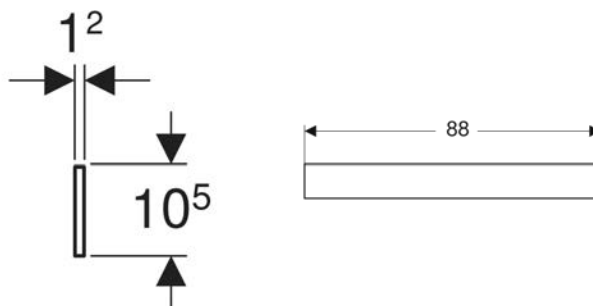

Geberit Bambini decorative cover, front, for play and washspace, for two washbasin taps

Example image

APPLICATION PURPOSES

- For Bambini play and washspaces

- Scratchproof
- Easy cleaning
- Seamless surface repair

TECHNICAL DATA

Product material Varicor

CHARACTERISTICS

- Shockproof

SCOPE OF DELIVERY

- Decorative cover

Art. no.	Colour / surface
430210016	white alpine / matt
430210226	blue Varicor no. 226 / matt
430210227	red Varicor no. 227 / matt
430210229	green Varicor no. 229 / matt
430210304	yellow Varicor no. 304 / matt