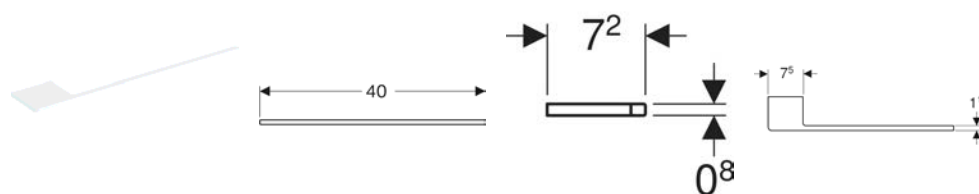

Geberit towel rail for bathroom furniture

Example image

Application purposes

- For mounting on a washbasin cabinet
- For Geberit ONE, Acanto and iCon series

Technical data

Product material

Aluminium

Scope of delivery