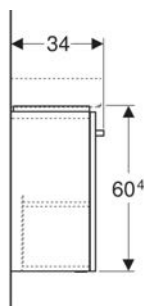

Geberit Selnova Compact cabinet for handrinse basin, with one door and service space

CHARACTERISTICS

- FSC™ C134279 certified
- Wall-hung
- With one door
- Opening with handle
- Door with soft closing
- With one movable shelf
- Hinge side left or right

- Moisture-resistant
- Front made of MDF
- Delivered preassembled

TECHNICAL DATA

Product material: High-compressed three-layer chipboard

SCOPE OF DELIVERY

- Fastening material

ACCESSORIES

- Geberit power socket element

Art. no.	Colour / surface	B cm	Washbasin width cm	H cm	T cm
501.613.01.1	Body: white / matt coated Front: white / high-gloss coated	40	45	60.4	34