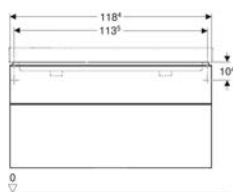

Characteristics

- FSC™ C134279 certified
- Wall-hung
- With two drawers
- Opening with handle
- Drawer with soft closing

- Moisture-resistant
- Drawer frame made of metal
- Delivered preassembled

Technical data

Product material	High-compressed three-layer chipboard
Drawer load max.	30 kg

Scope of delivery

- Cabinet for double washbasin

- Fastening material

Art. no.	Colour / surface	B	Washbasin width	H	T
500.356.00.1	Body and front: white / high-gloss coated Handle: white / matt powder-coated	118.4 cm	120 cm	61.7 cm	47 cm
500.356.JK.1 *	Body and front: lava / matt coated Handle: lava / matt powder-coated	118.4 cm	120 cm	61.7 cm	47 cm
500.356.JL.1 *	Body and front: sand grey / high-gloss coated Handle: sand grey / matt powder-coated	118.4 cm	120 cm	61.7 cm	47 cm
500.356.JR.1	Body and front: hickory / wood-textured melamine Handle: lava / matt powder-coated	118.4 cm	120 cm	61.7 cm	47 cm

* Order-based production

Accessories

- Geberit drawer insert, H-partition, for bottom drawer
- Geberit drawer insert, H-partition, for top drawer
- Geberit drawer insert, T-partition, for top drawer
- Geberit towel rail for bathroom furniture, with radius corner
- Geberit towel rail for bathroom furniture, with right-angled corner
- Geberit towel rail for bathroom furniture
- Geberit set of feet
- Geberit double light strip for drawer
- Geberit power socket element