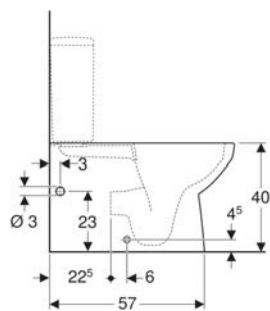

Geberit Selnova Square floor-standing WC for close-coupled exposed cistern, washdown, back-to-wall, horizontal or vertical outlet, semi-shrouded, Rimfree

APPLICATION PURPOSES

- For close-coupled exposed cistern

CHARACTERISTICS

- Floor-standing
- Washdown WC
- Rimless WC ceramic appliance featuring Rimfree flush technology
- Horizontal or vertical outlet
- Opening on the right-hand side for access to the stop valve
- Type 1, full flush volume 6 l, in accordance with EN 997

- Type 2 in accordance with EN 997
- Semi-shrouded
- Hidden fastening

TECHNICAL DATA

Product material Sanitary ceramic
Height-adjustable No

SCOPE OF DELIVERY

- WC ceramic appliance
- Fastening material

TO ORDER ADDITIONALLY

- Cistern
- WC seat

ACCESSORIES

- Geberit P-bend set for floor-standing WC
- Geberit connection set for floor-standing WC
- Geberit connection bend 90° set with extension
- Geberit connection bend 90°

Art. no.	Colour / surface	B cm	H cm	T cm
500.489.01.1	white	35.5	40	68