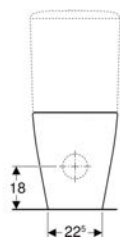

Application purposes

- For close-coupled exposed cistern

Characteristics

- Floor-standing
- Washdown WC
- Rimless WC ceramic appliance featuring Rimfree flush technology

- Type 1, full flush volume 6 l, in accordance with EN 997
- Multidirectional outlet
- Shrouded
- Hidden fastening

Technical data

Product material	Sanitary ceramic
Height-adjustable	No

Scope of delivery

- WC ceramic appliance

- Fastening material

To order additionally

- Cistern

- WC seat

Art. no.	Colour / surface	B	H	T
200460000	white	35.5 cm	40 cm	63.5 cm

Accessories

- Geberit P-bend set for floor-standing WC
- Geberit connection set for floor-standing WC
- Geberit connection bend 90° set with extension
- Geberit connection bend 90°