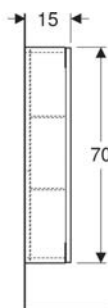

APPLICATION PURPOSES

- For Geberit ONE, iCon, Acanto and VariForm series

CHARACTERISTICS

- FSC™ C134279 certified
- Wall-hung
- With one door
- Door with soft closing

- Opening with recessed handle or push-to-open mechanism
- With two adjustable glass shelves
- Hinge side left or right
- Moisture-resistant
- Delivered preassembled

SCOPE OF DELIVERY

- High-level cabinet
- 2 glass shelves
- Fastening material

TECHNICAL DATA

Product material High-compressed three-layer chipboard

ACCESSORIES

- Geberit towel hook
- Geberit power socket element

Art. no.	Colour / surface	B cm	H cm	T cm
502.318.01.1	Body and front: white / high-gloss coated	45	70	15
502.318.01.2 New	Body: white / high-gloss coated Front: white / shiny glass	45	70	15
502.318.01.3 *	Body and front: white / matt coated	45	70	15