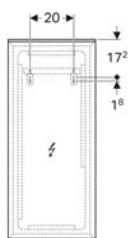

Characteristics

- LED lighting
- Heated rear to prevent mirror steaming up
- Touch-sensor switch
- Dimmable
- With memory function for the lighting

Technical data

Protection degree	IP44
Nominal voltage	100–230 V AC
Operating voltage	12 V DC
Mains frequency	50 / 60 Hz
Output voltage	12 V DC
Product material	Glass
Light source energy efficiency class	F
Light colour	4200 K

Art. no.	Colour / surface	B	B1	H	T	Protection class	Power consumption	Power consumption of mirror heating	Luminous flux
500.520.00.1	aluminium brushed	40 cm	20 cm	91 cm	5.5 cm	I	9.4 W	18 W	975 lm