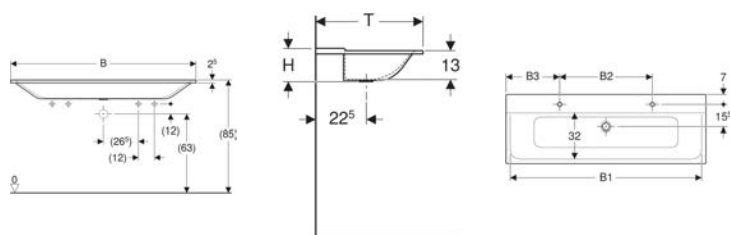

Geberit Xeno² vanity basin

Application purposes

- For mounting on washbasin cabinets

Characteristics

- Two washbasin areas
- Slim rim
- Antibacterial

- Shockproof
- Scratchproof
- Easy cleaning
- Seamless surface repair

Technical data

Product material

| Varicor

Art. no.	Colour / surface	Tap hole	Overflow	B	B1	B2	B3	Cabinet width	H	T
500.276.00.1	white / matt	without	without	140 cm	135 cm			139.5 cm	15 cm	48 cm
500.277.00.1	white / matt	left and right	without	140 cm	135 cm	65 cm	37.5 cm	139.5 cm	15 cm	48 cm
500.278.00.1	white / matt	without	without	160 cm	155 cm			159.5 cm	15 cm	48 cm
500.279.00.1	white / matt	left and right	without	160 cm	155 cm	70 cm	45 cm	159.5 cm	15 cm	48 cm

Accessories

- Geberit valve cover for waste outlet with free outlet
- Geberit dip tube trap for washbasin, space-saving model, horizontal outlet
- Geberit waste outlet with free outlet and valve cover
- Geberit waste outlet with free outlet, screen