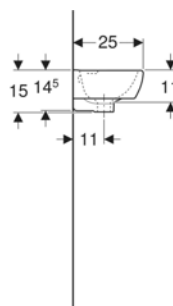

CHARACTERISTICS

- Can be installed with a washbasin cabinet
- Asymmetrical
- Small projection
- Can be combined with half pedestal
- Can be combined with full pedestal
- With shelf surface

TECHNICAL DATA

Product material Sanitary ceramic

SCOPE OF DELIVERY

- Handrinse basin

ACCESSORIES

- Geberit dip tube trap for washbasin, horizontal outlet
- Geberit dip tube trap for washbasin, space-saving model, horizontal outlet
- Geberit waste outlet with free outlet and valve cover
- Geberit waste outlet with free outlet, screen
- Geberit fastening material for handrinse basin

Art. no.	Colour / surface	Tap hole	Overflow	B cm	Cabinet width cm	H cm	T cm	Shelf space
500.318.01.1	white	right	visible	45	40.8	15	25	left
500.319.01.1	white	left	visible	45	40.8	15	25	right