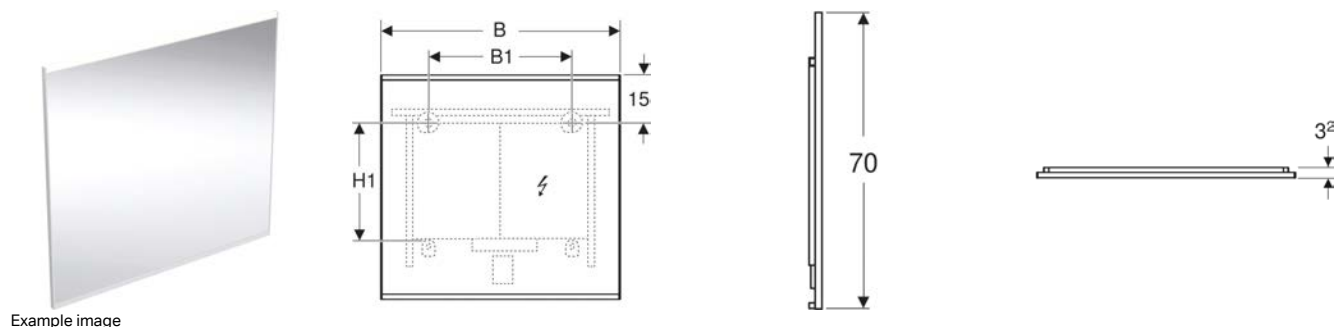

Geberit Option Plus Square illuminated mirror with direct and indirect lighting

CHARACTERISTICS

- Suitable for all bathroom series
- LED lighting
- Direct and indirect lighting, continuously dimmable
- Touch sensor switch for lighting, with orientation light
- Orientation light can be deactivated
- With memory function for the lighting
- Heated rear to prevent mirror steaming up
- Touch sensor switch for mirror heating, with red indication light
- Automatic switch-off of the antimist heating after 30 minutes

- With Geberit FlexInstall suspension

TECHNICAL DATA

Protection degree	IP44
Nominal voltage	220–240 V AC
Operating voltage	24 V DC
Mains frequency	50 / 60 Hz
Product material	Aluminium
Light source energy efficiency class	F

Light colour	3000 K
Service life LED lighting max.	72000 h
Measurement method	LM-80
Colour rendering index min.	80
Standard deviation of colour matching	3 SDCM

SCOPE OF DELIVERY

- Mirror
- Fastening material

Art. no.	Colour / surface	B cm	B1 cm	H cm	H1 cm	T cm	Protection class	Power consumption W	Power consumption of mirror heating W	Luminous flux (max. / above / below) lm	Luminous flux, above lm	Luminous flux, below lm
502.780.00.1	aluminium anodised	40	20	70	46.5	3.2	I	14.8	17.5	1850	1500	350
502.780.14.1	black matt / aluminium anodised	40	20	70	46.5	3.2	I	14.8	17.5	1850	1500	350
502.781.00.1	aluminium anodised	60	30	70	38.5	3.2	I	22.3	36	2850	2300	550