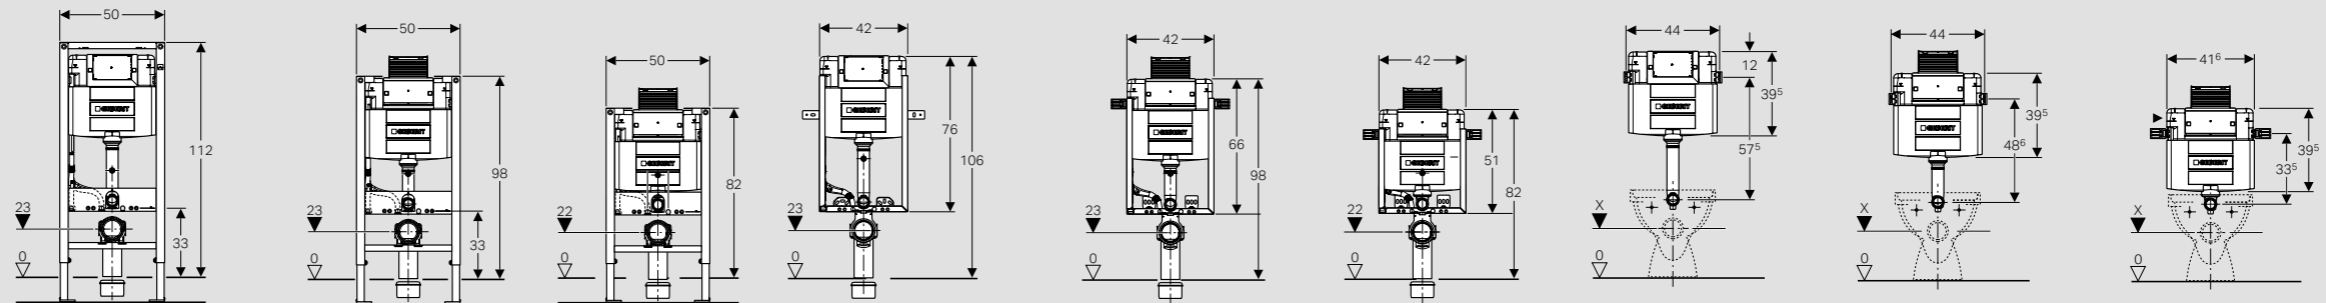

Barrier-free solution

Dimensions

* Cistern thickness does not equal installation depth. Depending on the installation the depth is varying.