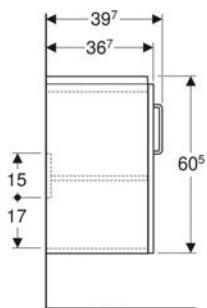

Geberit Selnova Compact cabinet for washbasin, with two doors

CHARACTERISTICS

- FSC™ C134279 certified
- Wall-hung
- With two doors
- Opening with handle
- Door with soft closing
- With one movable shelf
- Moisture-resistant

- Can be equipped with feet
- Front made of MDF
- Delivered preassembled

TECHNICAL DATA

Product material: High-compressed three-layer chipboard

SCOPE OF DELIVERY

- Fastening material

ACCESSORIES

- Geberit power socket element

Art. no.	Colour / surface	B cm	Washbasin width cm	H cm	T cm
501.658.01.1	Body: white / matt coated Front: white / high-gloss coated	59.7	65	60.5	39.7