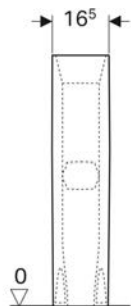

Geberit Selnova Square full pedestal

TECHNICAL DATA

Product material

Sanitary ceramic

SCOPE OF DELIVERY

- Full pedestal

Art. no.	Colour / surface	B cm	H cm	T cm
500.342.01.1	white	16.5	72	15