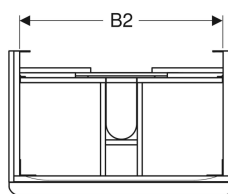

Characteristics

- FSC™ C134279 certified
- Wall-hung
- With two drawers
- Opening with handle
- Drawer with soft closing

- Moisture-resistant
- Drawer frame made of metal
- Delivered preassembled

Technical data

Product material	High-compressed three-layer chipboard
Drawer load max.	30 kg

Scope of delivery

- Cabinet for washbasin
- Fastening material

Art. no.	Colour / surface	B	B1	B2	Washbasin width	H	T
500.352.00.1	Body and front: white / high-gloss coated Handle: white / matt powder-coated	58.4 cm	53.5 cm	51.4 cm	60 cm	61.7 cm	47 cm
500.352.JK.1 *	Body and front: lava / matt coated Handle: lava / matt powder-coated	58.4 cm	53.5 cm	51.4 cm	60 cm	61.7 cm	47 cm
500.352.JL.1 *	Body and front: sand grey / high-gloss coated Handle: sand grey / matt powder-coated	58.4 cm	53.5 cm	51.4 cm	60 cm	61.7 cm	47 cm
500.352.JR.1	Body and front: hickory / wood-textured melamine Handle: lava / matt powder-coated	58.4 cm	53.5 cm	51.4 cm	60 cm	61.7 cm	47 cm
500.353.00.1	Body and front: white / high-gloss coated Handle: white / matt powder-coated	73.4 cm	68.5 cm	66.4 cm	75 cm	61.7 cm	47 cm
500.353.JK.1 *	Body and front: lava / matt coated Handle: lava / matt powder-coated	73.4 cm	68.5 cm	66.4 cm	75 cm	61.7 cm	47 cm
500.353.JL.1 *	Body and front: sand grey / high-gloss coated Handle: sand grey / matt powder-coated	73.4 cm	68.5 cm	66.4 cm	75 cm	61.7 cm	47 cm
500.353.JR.1	Body and front: hickory / wood-textured melamine Handle: lava / matt powder-coated	73.4 cm	68.5 cm	66.4 cm	75 cm	61.7 cm	47 cm
500.354.00.1	Body and front: white / high-gloss coated Handle: white / matt powder-coated	88.4 cm	83.5 cm	81.4 cm	90 cm	61.7 cm	47 cm
500.354.JK.1 *	Body and front: lava / matt coated Handle: lava / matt powder-coated	88.4 cm	83.5 cm	81.4 cm	90 cm	61.7 cm	47 cm
500.354.JL.1 *	Body and front: sand grey / high-gloss coated Handle: sand grey / matt powder-coated	88.4 cm	83.5 cm	81.4 cm	90 cm	61.7 cm	47 cm
500.354.JR.1	Body and front: hickory / wood-textured melamine Handle: lava / matt powder-coated	88.4 cm	83.5 cm	81.4 cm	90 cm	61.7 cm	47 cm
500.355.00.1	Body and front: white / high-gloss coated Handle: white / matt powder-coated	118.4 cm	113.5 cm	111.4 cm	120 cm	61.7 cm	47 cm
500.355.JK.1 *	Body and front: lava / matt coated Handle: lava / matt powder-coated	118.4 cm	113.5 cm	111.4 cm	120 cm	61.7 cm	47 cm
500.355.JL.1 *	Body and front: sand grey / high-gloss coated Handle: sand grey / matt powder-coated	118.4 cm	113.5 cm	111.4 cm	120 cm	61.7 cm	47 cm
500.355.JR.1	Body and front: hickory / wood-textured melamine Handle: lava / matt powder-coated	118.4 cm	113.5 cm	111.4 cm	120 cm	61.7 cm	47 cm