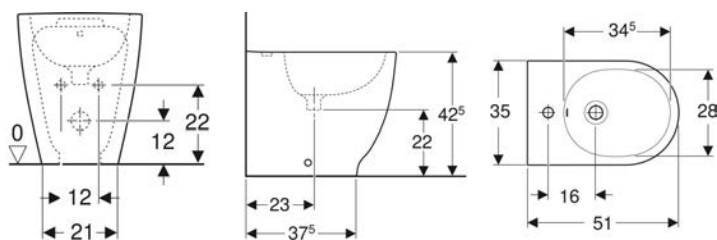

Characteristics

- Floor-standing
- Back-to-wall
- Hidden water supply connection
- Small projection

- Shrouded
- Hidden fastening

Technical data

Product material

Sanitary ceramic

Scope of delivery

- Fastening material

Art. no.	Colour / surface	Overflow	B	H	T
500.603.01.2	white	visible	35 cm	42.5 cm	51 cm