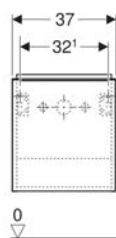

Characteristics

- FSC™ C134279 certified
- Wall-hung
- With one door
- Door with soft closing
- Can be subdivided for service room

- Opening with handle
- Exchangeable handle
- Moisture-resistant
- Delivered preassembled

Technical data

Product material | High-compressed three-layer chipboard

Scope of delivery

- Cabinet for handrinse basin
- Fastening material

Art. no.	Colour / surface	B	Washbasin width	H	T	Door
502.301.01.1	Body and front: white / high-gloss coated Handle: white / matt powder-coated	37 cm	38 cm	41.5 cm	27.9 cm	Hinges left
502.301.01.2	Body and front: white / high-gloss coated Handle: bright chrome-plated	37 cm	38 cm	41.5 cm	27.9 cm	Hinges left
502.301.01.3 *	Body and front: white / matt coated Handle: white / matt powder-coated	37 cm	38 cm	41.5 cm	27.9 cm	Hinges left
502.301.JH.1	Body and front: oak / wood-textured melamine Handle: lava / matt powder-coated	37 cm	38 cm	41.5 cm	27.9 cm	Hinges left
502.301.JK.1	Body and front: lava / matt coated Handle: lava / matt powder-coated	37 cm	38 cm	41.5 cm	27.9 cm	Hinges left
502.301.JL.1 *	Body and front: sand grey / high-gloss coated Handle: sand grey / matt powder-coated	37 cm	38 cm	41.5 cm	27.9 cm	Hinges left
502.301.JR.1 *	Body and front: hickory / wood-textured melamine Handle: lava / matt powder-coated	37 cm	38 cm	41.5 cm	27.9 cm	Hinges left
502.300.01.1	Body and front: white / high-gloss coated Handle: white / matt powder-coated	37 cm	38 cm	41.5 cm	27.9 cm	Hinges right
502.300.01.2	Body and front: white / high-gloss coated Handle: bright chrome-plated	37 cm	38 cm	41.5 cm	27.9 cm	Hinges right
502.300.01.3 *	Body and front: white / matt coated Handle: white / matt powder-coated	37 cm	38 cm	41.5 cm	27.9 cm	Hinges right
502.300.JH.1	Body and front: oak / wood-textured melamine Handle: lava / matt powder-coated	37 cm	38 cm	41.5 cm	27.9 cm	Hinges right
502.300.JL.1 *	Body and front: sand grey / high-gloss coated Handle: sand grey / matt powder-coated	37 cm	38 cm	41.5 cm	27.9 cm	Hinges right
502.300.JR.1 *	Body and front: hickory / wood-textured melamine Handle: lava / matt powder-coated	37 cm	38 cm	41.5 cm	27.9 cm	Hinges right

* Order-based production

Accessories

- Geberit handle
- Geberit power socket element