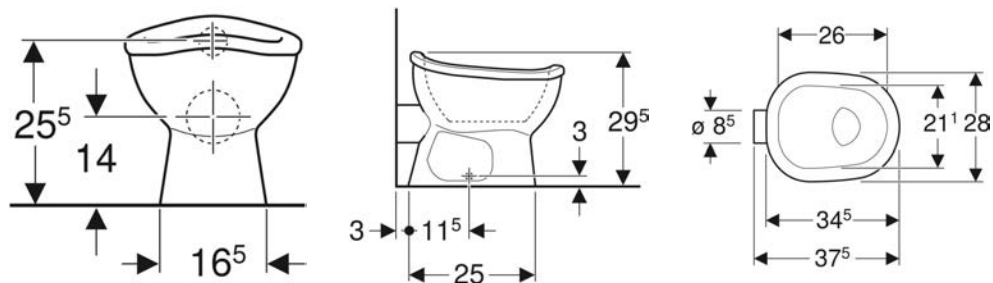

Geberit Bambini floor-standing WC for small children, washdown WC

APPLICATION PURPOSES

- For small children
- For childcare
- For concealed cisterns
- For low, half-high and high level exposed cisterns
- For pressure flushing valves
- For replacing potties

- Washdown WC
- With flush rim
- Type 1, full flush volume 5 l, in accordance with EN 997
- Flushes with 4.5 l
- Horizontal outlet
- Outlet diameter 85 mm
- Potty chair shape

SCOPE OF DELIVERY

- WC ceramic appliance

TO ORDER ADDITIONALLY

- Fastening material

CHARACTERISTICS

- Floor-standing

TECHNICAL DATA

Product material: Sanitary ceramic
Height-adjustable: No

ACCESSORIES

- Geberit Bambini connection set for WC for children
- Geberit fastening material for floor-standing WC and floor-standing bidet

Art. no.	Colour / surface	B cm	H cm	T cm
211650000	white	28	29.5	37.5