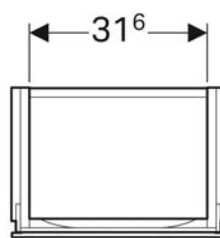

Characteristics

- FSC™ C134279 certified
- Wall-hung
- With one door
- Door with soft closing

- Hinge side left or right
- Moisture-resistant
- Delivered preassembled

Technical data

Product material | High-compressed three-layer chipboard

Scope of delivery

- Fastening material

Art. no.	Colour / surface	B	Washbasin width	H	T
500.502.00.1 *	greige / matt coated	38 cm	40 cm	52.5 cm	26.5 cm
500.502.01.1	white / high-gloss coated	38 cm	40 cm	52.5 cm	26.5 cm
500.502.43.1	scultura grey / wood-textured melamine	38 cm	40 cm	52.5 cm	26.5 cm

* Order-based production

Accessories

- Geberit power socket element