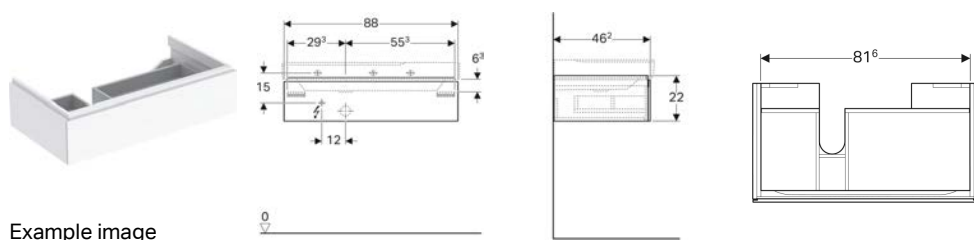

Geberit Xeno² cabinet for washbasin with shelf surface, with one drawer

Example image

Characteristics

- FSC™ C134279 certified
- Wall-hung
- With one drawer
- Opening with push-to-open mechanism
- With shelf surface
- Drawer with antislip mat
- Drawer with LED light
- Moisture-resistant
- Delivered preassembled

Technical data

Protection degree	IP21
Nominal voltage	230 V AC
Operating voltage	12 V DC
Mains frequency	50 Hz
Product material	High-compressed three-layer chipboard
Drawer load max.	30 kg
Light source energy efficiency class	F
Light colour	3000 K

Scope of delivery

- Fastening material

Art. no.	Colour / surface	B	Washbasin width	H	T	Protection class	Power consumption	Luminous flux	Trap cut out
500.513.00.1	* greige / matt coated	88 cm	90 cm	22 cm	46.2 cm	II	3.75 W	450 lm	left
500.513.01.1	white / high-gloss coated	88 cm	90 cm	22 cm	46.2 cm	II	3.75 W	450 lm	left
500.513.43.1	scultura grey / wood-textured melamine	88 cm	90 cm	22 cm	46.2 cm	II	3.75 W	450 lm	left
500.514.00.1	* greige / matt coated	88 cm	90 cm	22 cm	46.2 cm	II	3.75 W	450 lm	right
500.514.01.1	white / high-gloss coated	88 cm	90 cm	22 cm	46.2 cm	II	3.75 W	450 lm	right
500.514.43.1	scultura grey / wood-textured melamine	88 cm	90 cm	22 cm	46.2 cm	II	3.75 W	450 lm	right

* Order-based production

Accessories

- Geberit Xeno² drawer insert, T-partition, for top drawer
- Geberit Xeno² drawer insert, H-partition, for top drawer
- Geberit towel rail for bathroom furniture, with right-angled corner
- Geberit towel rail for bathroom furniture, with radius corner
- Geberit power socket element