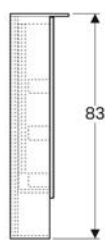

Characteristics

- FSC™ C134279 certified
- LED lighting
- Internal lighting
- Touch-sensor switch
- Power socket
- Door with soft closing
- Mirrored back side
- Doors mirrored on both sides
- With two doors
- Magnifying mirror with triple magnification
- Storage boxes on inside of doors

Technical data

Protection degree	IP44
Nominal voltage	230 V AC
Operating voltage	12 V DC
Mains frequency	50 Hz
Output voltage	12 V DC
Product material	High-compressed three-layer chipboard
Light source energy efficiency class	F
Light colour	4200 K
Colour rendering index min.	80

Scope of delivery

- Mirror cabinet

Art. no.	Colour / surface	B	B1	B2	H	T	Protection class	Power consumption	Plug type	Luminous flux	
500.644.00.2	Body: mystic oak / wood-textured melamine Doors: outside mirrored	60 cm	29.6 cm	54.6 cm	83 cm	21.5 cm	I	13.3 W	CEE 7/4 (Schuko)	1855 lm	New
500.645.00.2	Body: mystic oak / wood-textured melamine Doors: outside mirrored	75 cm	36.8 cm	69 cm	83 cm	21.5 cm	I	15 W	CEE 7/4 (Schuko)	2100 lm	New
500.646.00.2	Body: mystic oak / wood-textured melamine Doors: outside mirrored	90 cm	44.3 cm	84 cm	83 cm	21.5 cm	I	16.5 W	CEE 7/4 (Schuko)	2310 lm	New