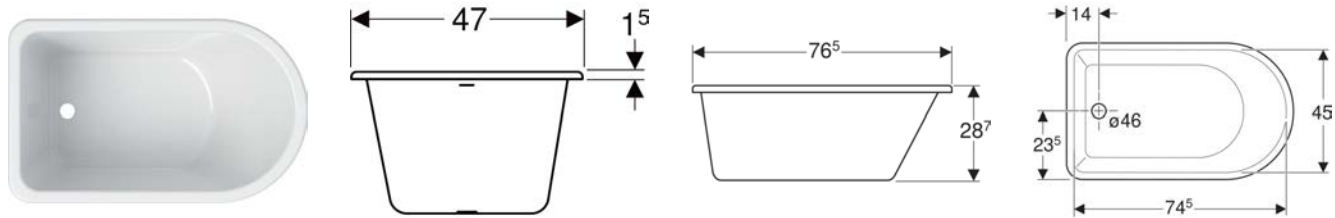

Geberit Bambini asymmetrical bathtub for babies

APPLICATION PURPOSES

- For mounting in washtops
- For childcare

CHARACTERISTICS

- Outlet at foot
- Asymmetrical
- Antibacterial

- Shockproof
- Scratchproof
- Easy cleaning
- Seamless surface repair
- Drain hole $\varnothing$ 46 mm

SCOPE OF DELIVERY

- Bathtub
- Drain assembly
- Waste plug made of rubber
- Overflow pipe

TECHNICAL DATA

Product material Varicor

Art. no.	Colour / surface	L cm	L2 cm	B cm	B2 cm	H cm	Total water capacity l	Mit Überlaufloch
406010016	white alpine / matt	76.5	64.5	47	32	28.5	40	No