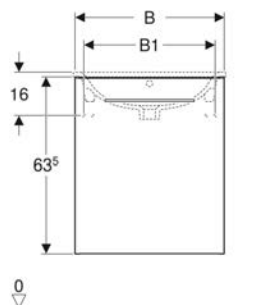

CHARACTERISTICS

- FSC™ C134279 certified
- Wall-hung
- With one door
- Opening with handle
- With one fixed shelf
- Door with soft closing
- Hinge side left or right
- Moisture-resistant

- Delivered preassembled

TECHNICAL DATA

Product material High-compressed three-layer chipboard

SCOPE OF DELIVERY

- Cabinet for vanity basin

- Handle
- Fastening material

ACCESSORIES

- Geberit Selnova Square set of narrow feet
- Geberit towel rail for bathroom furniture, with radius corner
- Geberit towel rail for bathroom furniture, with right-angled corner
- Geberit power socket element

Art. no.	Colour / surface	B cm	B1 cm	Washbasin width cm	H cm	T cm
501.216.00.1	white / high-gloss coated	53.8	47	55	63.5	50.2
501.220.00.1	white / high-gloss coated	58.8	52	60	63.5	50.2