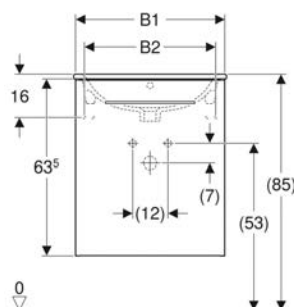

CHARACTERISTICS

- FSC™ C134279 certified
- Wall-hung
- Slim rim
- With one door
- With one fixed shelf
- Opening with handle
- Door with soft closing
- Hinge side left or right
- Moisture-resistant

- Delivered preassembled

TECHNICAL DATA

Product material: Fine fireclay / high-compressed three-layer chipboard

- Handle
- Fastening material

SCOPE OF DELIVERY

- Vanity basin
- Cabinet for vanity basin

ACCESSORIES

- Geberit Selnova Square set of narrow feet
- Geberit towel rail for bathroom furniture
- Geberit towel rail for bathroom furniture, with radius corner
- Geberit towel rail for bathroom furniture, with right-angled corner
- Geberit power socket element

Art. no.	Colour / surface	Tap hole	Overflow	B cm	B1 cm	B2 cm	B3 cm	Washbasin width cm	H cm	T cm
501.248.00.1	white / high-gloss coated	central	visible	55	53.8	47	49	55	65.2	50.2
501.249.00.1 * New	lava / matt coated	central	visible	55	53.8	47	49	55	65.2	50.2