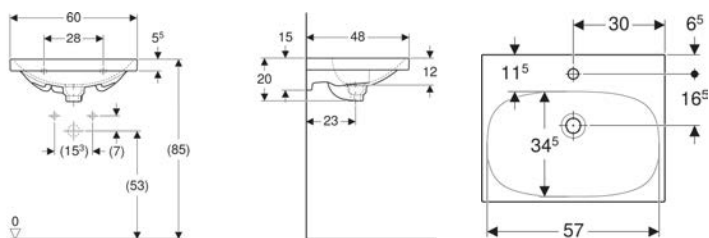

Geberit Acanto washbasin with hidden overflow and drain cover

- Chrome-plated cover

Characteristics

- Can be installed with a washbasin cabinet
- Ceramic overflow system

Technical data

Product material | Fine fireclay

Scope of delivery

- Drain cover

Art. no.	Colour / surface	Tap hole	Overflow	B	Cabinet width	H	T
500.629.01.2	white	central	hidden	60 cm	59.5 cm	20 cm	48.2 cm

Accessories

- Geberit dip tube trap for washbasin, horizontal outlet
- Geberit fastening material for washbasin