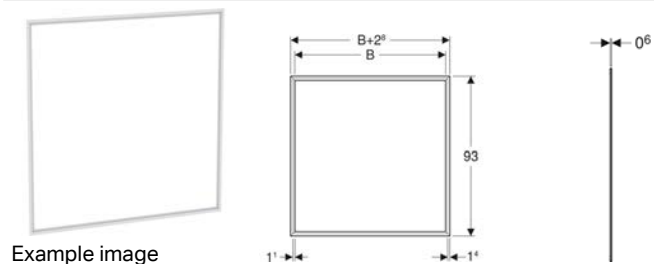

Cover frame for Geberit ONE mirror cabinet, concealed installation

Application purposes

- For covering unfinished tile edges

Technical data

Product material | Aluminium

Characteristics

- Cover width 14 mm

Art. no.	Colour / surface	B
505.841.00.1	white / aluminium powder-coated	60 cm
505.841.00.2	aluminium anodised	60 cm
505.842.00.1	white / aluminium powder-coated	75 cm
505.842.00.2	aluminium anodised	75 cm
505.843.00.1	white / aluminium powder-coated	90 cm
505.843.00.2	aluminium anodised	90 cm
505.844.00.1	white / aluminium powder-coated	105 cm
505.844.00.2	aluminium anodised	105 cm
505.845.00.1	white / aluminium powder-coated	120 cm
505.845.00.2	aluminium anodised	120 cm