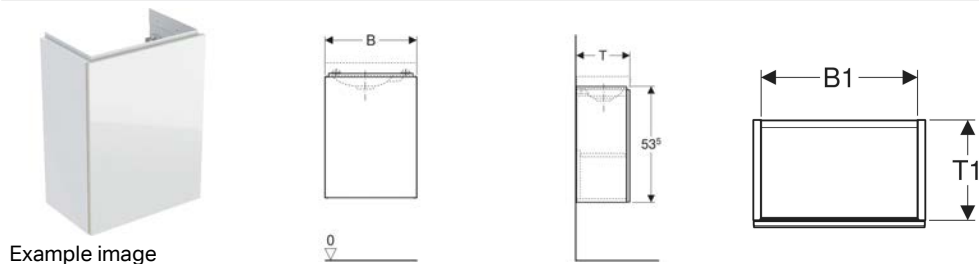

Geberit Acanto cabinet for handrinse basin, with one door and trap

Characteristics

- FSC™ C134279 certified
- Wall-hung
- With one door
- Opening with push-to-open mechanism
- Hinge side left or right

- Moisture-resistant
- Front made of chipboard with glass cover
- Delivered preassembled

Technical data

Product material | High-compressed three-layer chipboard

Scope of delivery

- Cabinet for handrinse basin
- Bottle trap with dip tube, space-saving model, ø 32 mm
- Fastening material

Art. no.	Colour / surface	B	B1	Washbasin width	H	T	T1
500.607.01.2	Body: white / high-gloss coated Doors: white / shiny glass	39.5 cm	36 cm	40 cm	53.5 cm	24.5 cm	23 cm
500.607.16.1 *	Body: black / matt coated Doors: black / shiny glass	39.5 cm	36 cm	40 cm	53.5 cm	24.5 cm	23 cm
500.607.JK.2	Body: lava / matt coated Doors: lava / shiny glass	39.5 cm	36 cm	40 cm	53.5 cm	24.5 cm	23 cm
500.607.JL.2 *	Body: sand grey / matt coated Doors: sand grey / shiny glass	39.5 cm	36 cm	40 cm	53.5 cm	24.5 cm	23 cm
500.608.01.2	Body: white / high-gloss coated Doors: white / shiny glass	44.5 cm	41 cm	45 cm	53.5 cm	37.5 cm	36 cm
500.608.16.1 *	Body: black / matt coated Doors: black / shiny glass	44.5 cm	41 cm	45 cm	53.5 cm	37.5 cm	36 cm
500.608.JK.2	Body: lava / matt coated Doors: lava / shiny glass	44.5 cm	41 cm	45 cm	53.5 cm	37.5 cm	36 cm
500.608.JL.2 *	Body: sand grey / matt coated Doors: sand grey / shiny glass	44.5 cm	41 cm	45 cm	53.5 cm	37.5 cm	36 cm

* Order-based production

Accessories

- Geberit power socket element