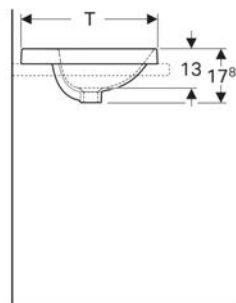

APPLICATION PURPOSES

- For mounting in washtops from above

CHARACTERISTICS

- Oval
- Easy to mount thanks to provided cut-out template

TECHNICAL DATA

Product material Sanitary ceramic

SCOPE OF DELIVERY

- Template

ACCESSORIES

- Geberit waste outlet with free outlet and valve cover
- Geberit waste outlet with free outlet, screen

Art. no.	Colour / surface	Tap hole	Overflow	B cm	B1 cm	H cm	T cm	T1 cm
500.712.01.2	white	central	visible	50	47.8	17.8	45	31.5
500.714.01.2 *	white	central	without	50	47.8	17.8	45	31.5
500.720.01.2	white	central	visible	55	52.8	17.8	45	31.5
500.722.01.2 *	white	central	without	55	52.8	17.8	45	31.5
500.724.01.2	white	central	visible	60	58	17.8	48	34.5