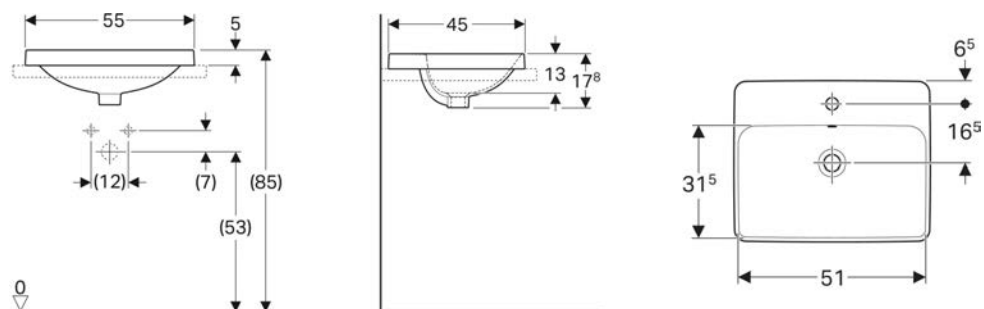

Geberit VariForm countertop washbasin, rectangular, with tap hole bench

APPLICATION PURPOSES

- For mounting in washtops from above

CHARACTERISTICS

- Rectangular
- Easy to mount thanks to provided cut-out template

TECHNICAL DATA

Product material: Fine fireclay

SCOPE OF DELIVERY

- Template

ACCESSORIES

- Geberit waste outlet with free outlet and valve cover
- Geberit waste outlet with free outlet, screen

Art. no.	Colour / surface	Tap hole	Overflow	B cm	H cm	T cm
500.740.01.2	white	central	visible	55	17.8	45
500.742.01.2 *	white	central	without	55	17.8	45

* Order-based production