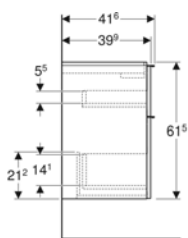

Characteristics

- FSC™ C134279 certified
- Wall-hung
- With two drawers
- Opening with handle
- Exchangeable handle
- Drawer with soft closing

- Drawer without trap cutout
- Small projection
- Moisture-resistant
- Delivered preassembled

Technical data

Product material	High-compressed three-layer chipboard
Drawer load max.	30 kg

Scope of delivery

- Cabinet for washbasin
- Fastening material

Art. no.	Colour / surface	B	B1	B2	Washbasin width	H	T
502.307.01.1	Body and front: white / high-gloss coated Handle: white / matt powder-coated	59.2 cm	53.8 cm	51.7 cm	60 cm	61.5 cm	41.6 cm
502.307.01.2	Body and front: white / high-gloss coated Handle: bright chrome-plated	59.2 cm	53.8 cm	51.7 cm	60 cm	61.5 cm	41.6 cm
502.307.01.3 *	Body and front: white / matt coated Handle: white / matt powder-coated	59.2 cm	53.8 cm	51.7 cm	60 cm	61.5 cm	41.6 cm
502.307.JH.1	Body and front: oak / wood-textured melamine Handle: lava / matt powder-coated	59.2 cm	53.8 cm	51.7 cm	60 cm	61.5 cm	41.6 cm
502.307.JK.1	Body and front: lava / matt coated Handle: lava / matt powder-coated	59.2 cm	53.8 cm	51.7 cm	60 cm	61.5 cm	41.6 cm
502.307.JL.1 *	Body and front: sand grey / high-gloss coated Handle: sand grey / matt powder-coated	59.2 cm	53.8 cm	51.7 cm	60 cm	61.5 cm	41.6 cm
502.307.JR.1 *	Body and front: hickory / wood-textured melamine Handle: lava / matt powder-coated	59.2 cm	53.8 cm	51.7 cm	60 cm	61.5 cm	41.6 cm
502.308.01.1	Body and front: white / high-gloss coated Handle: white / matt powder-coated	74 cm	68.6 cm	66.5 cm	75 cm	61.5 cm	41.6 cm
502.308.01.2	Body and front: white / high-gloss coated Handle: bright chrome-plated	74 cm	68.6 cm	66.5 cm	75 cm	61.5 cm	41.6 cm
502.308.01.3 *	Body and front: white / matt coated Handle: white / matt powder-coated	74 cm	68.6 cm	66.5 cm	75 cm	61.5 cm	41.6 cm
502.308.JH.1	Body and front: oak / wood-textured melamine Handle: lava / matt powder-coated	74 cm	68.6 cm	66.5 cm	75 cm	61.5 cm	41.6 cm
502.308.JK.1	Body and front: lava / matt coated Handle: lava / matt powder-coated	74 cm	68.6 cm	66.5 cm	75 cm	61.5 cm	41.6 cm
502.308.JL.1 *	Body and front: sand grey / high-gloss coated Handle: sand grey / matt powder-coated	74 cm	68.6 cm	66.5 cm	75 cm	61.5 cm	41.6 cm
502.308.JR.1 *	Body and front: hickory / wood-textured melamine Handle: lava / matt powder-coated	74 cm	68.6 cm	66.5 cm	75 cm	61.5 cm	41.6 cm

* Order-based production