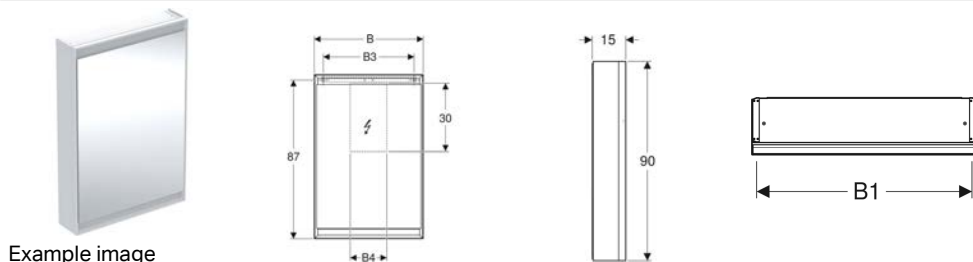

Geberit ONE mirror cabinet with ComfortLight and one door, exposed installation, height 90 cm

Characteristics

- With ComfortLight
- LED lighting
- Indirect lighting
- Internal lighting
- Lighting mood infinitely adjustable from orientation light to daylight
- Functions can be triggered via touch sensor
- DALI-compatible control
- Compatible with Geberit Home App
- Time slot in desired luminous intensity adjustable with Geberit Home App
- With one door
- Door mirrored on both sides
- With two power sockets
- Power sockets mounted on the internal side at the top left and top right
- Continuously movable glass shelves