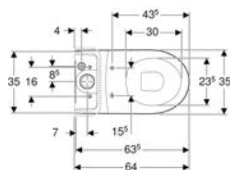

Application purposes

- For close-coupled exposed cistern

Characteristics

- Floor-standing
- Washdown WC
- Rimless WC ceramic appliance featuring Rimfree flush technology

- Type 1, full flush volume 6 l, in accordance with EN 997
- Multidirectional outlet
- Shrouded
- Hidden fastening

Technical data

Product material	Sanitary ceramic
Height-adjustable	No

Scope of delivery

- WC ceramic appliance

- Fastening material

To order additionally

- Cistern

- WC seat

Art. no.	Colour / surface	B	H	T
200460000	white	35.5 cm	40 cm	63.5 cm

Accessories

- Geberit P-bend set for floor-standing WC
- Geberit connection set for floor-standing WC
- Geberit connection bend 90° set with extension
- Geberit connection bend 90°