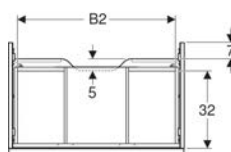

Characteristics

- FSC™ C134279 certified
- Wall-hung
- With one drawer
- Opening with handle
- Exchangeable handle
- Drawer with soft closing

- Drawer without trap cutout
- Moisture-resistant
- Delivered preassembled

Technical data

Product material	High-compressed three-layer chipboard
Drawer load max.	30 kg

Scope of delivery

- Cabinet for washbasin

- Fastening material

Art. no.	Mix & Match	Colour / surface	B	B1	B2	Washbasin width	H	T
502.310.01.1	Yes	Body and front: white / high-gloss coated Handle: white / matt powder-coated	59.2 cm	53.8 cm	51.7 cm	60 cm	24.7 cm	47.6 cm
502.310.01.2	Yes	Body and front: white / high-gloss coated Handle: bright chrome-plated	59.2 cm	53.8 cm	51.7 cm	60 cm	24.7 cm	47.6 cm
502.310.01.3 *	Yes	Body and front: white / matt coated Handle: white / matt powder-coated	59.2 cm	53.8 cm	51.7 cm	60 cm	24.7 cm	47.6 cm
502.310.JH.1	Yes	Body and front: oak / wood-textured melamine Handle: lava / matt powder-coated	59.2 cm	53.8 cm	51.7 cm	60 cm	24.7 cm	47.6 cm
502.310.JK.1	Yes	Body and front: lava / matt coated Handle: lava / matt powder-coated	59.2 cm	53.8 cm	51.7 cm	60 cm	24.7 cm	47.6 cm
502.310.JL.1 *	Yes	Body and front: sand grey / high-gloss coated Handle: sand grey / matt powder-coated	59.2 cm	53.8 cm	51.7 cm	60 cm	24.7 cm	47.6 cm
502.310.JR.1 *	Yes	Body and front: hickory / wood-textured melamine Handle: lava / matt powder-coated	59.2 cm	53.8 cm	51.7 cm	60 cm	24.7 cm	47.6 cm
502.311.01.1	Yes	Body and front: white / high-gloss coated Handle: white / matt powder-coated	74 cm	68.6 cm	66.5 cm	75 cm	24.7 cm	47.6 cm
502.311.01.2	Yes	Body and front: white / high-gloss coated Handle: bright chrome-plated	74 cm	68.6 cm	66.5 cm	75 cm	24.7 cm	47.6 cm
502.311.01.3 *	Yes	Body and front: white / matt coated Handle: white / matt powder-coated	74 cm	68.6 cm	66.5 cm	75 cm	24.7 cm	47.6 cm
502.311.JH.1	Yes	Body and front: oak / wood-textured melamine Handle: lava / matt powder-coated	74 cm	68.6 cm	66.5 cm	75 cm	24.7 cm	47.6 cm
502.311.JK.1	Yes	Body and front: lava / matt coated Handle: lava / matt powder-coated	74 cm	68.6 cm	66.5 cm	75 cm	24.7 cm	47.6 cm
502.311.JL.1 *	Yes	Body and front: sand grey / high-gloss coated Handle: sand grey / matt powder-coated	74 cm	68.6 cm	66.5 cm	75 cm	24.7 cm	47.6 cm