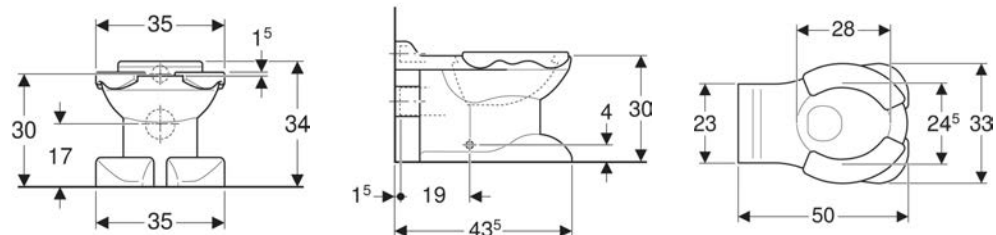

APPLICATION PURPOSES

- For children
- For childcare
- For concealed cisterns
- For low, half-high and high level exposed cisterns
- For pressure flushing valves

CHARACTERISTICS

- Floor-standing
- Washdown WC

- With flush rim
- Type 1, full flush volume 6 l, in accordance with EN 997
- Horizontal outlet
- With climbing aid
- With feet in lion paw design
- Seat pads made of PUR

TECHNICAL DATA

Product material	Sanitary ceramic
Height-adjustable	No

SCOPE OF DELIVERY

- WC ceramic appliance
- Seat pads

TO ORDER ADDITIONALLY

- Fastening material

ACCESSORIES

- Geberit Bambini connection set for WC for children

Art. no.	Colour / surface	B cm	H cm	T cm
212015000	WC ceramic appliance: white Seat pad: agate grey	33	34	50
Y212010000	WC ceramic appliance: white Seat pad: ruby red	33	34	50