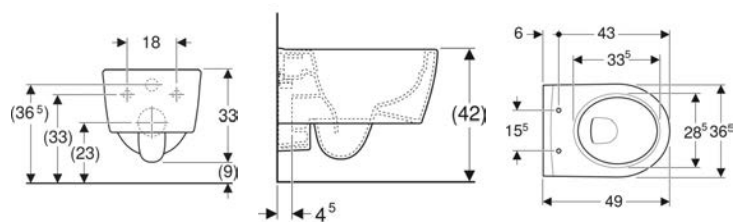

Geberit iCon wall-hung WC, washdown, small projection, Rimfree

Application purposes

- For concealed cisterns
- For pressure flushing valves
- Suitable for installation in small bathrooms and guest WCs

Characteristics

- Wall-hung
- Washdown WC
- Rimless WC ceramic appliance featuring Rimfree flush technology
- Easy fastening with Easy Fast Fixing (type EFF3)

- Type 1, full flush volume 6 / 5 l, in accordance with EN 997
- Flushes with 4.5 l
- Shrouded
- Hidden fastening
- Small projection

Technical data

Product material	Sanitary ceramic
Fastening distance	18 cm
Height-adjustable	No

Scope of delivery

- Fastening material

To order additionally

- WC seat

Art. no.	Colour / surface	B	H	T	
204070000	white	35.5 cm	33 cm	49 cm	→|

→| Phasing out