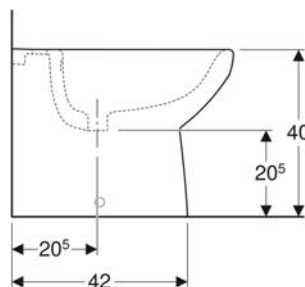

Geberit Selnova Square Premium floor-standing bidet, back-to-wall, semi-shrouded

CHARACTERISTICS

- Back-to-wall
- Floor-standing
- Hidden water supply connection
- Semi-shrouded

- Hidden fastening

TECHNICAL DATA

Product material

Sanitary ceramic

SCOPE OF DELIVERY

- Fastening material

TO ORDER ADDITIONALLY

- P-trap

Art. no.	Colour / surface	Overflow	B cm	H cm	T cm
500.483.01.1	white	visible	35	40	53