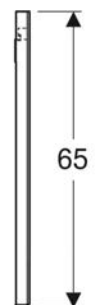

Geberit Option Square illuminated mirror, lighting on both sides

CHARACTERISTICS

- Suitable for all bathroom series
- LED lighting
- Mechanical switch

TECHNICAL DATA

Protection degree IP44

Nominal voltage	100–230 V AC
Operating voltage	12 V DC
Mains frequency	50 / 60 Hz
Output voltage	12 V DC
Product material	Glass
Light source energy efficiency class	F
Light colour	4200 K

Service life of LED lighting	60000 h
Measurement method	LM-80
Colour rendering index min.	80

SCOPE OF DELIVERY

- Mirror
- Fastening material

Art. no.	Colour / surface	B cm	H cm	T cm	Protection class	Power consumption W	Luminous flux lm
819220000	aluminium brushed	120	65	3	I	22.8	2860