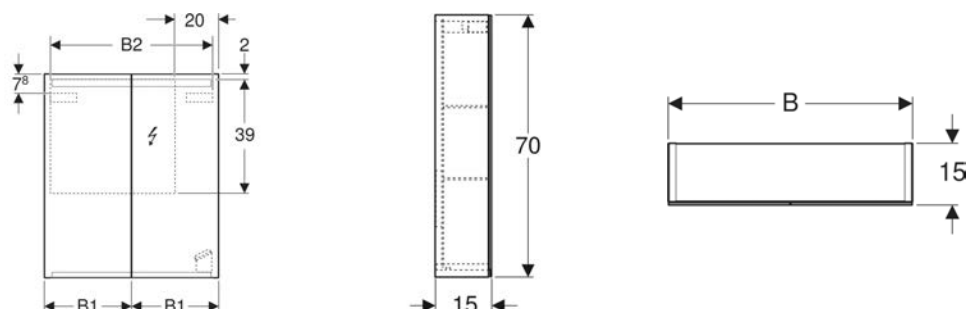

CHARACTERISTICS

- Suitable for all bathroom series
- FSC™ C134279 certified
- LED lighting
- Indirect lighting
- Touch-sensor switch for the upper light
- Touch-sensor switch for the bottom light
- Orientation light can be deactivated
- Power socket
- Mirrored body
- With two doors
- Doors mirrored on both sides

- Movable glass shelves
- Opening with recessed handle

TECHNICAL DATA

Protection degree	IP44
Nominal voltage	230 V AC
Operating voltage	12 V DC
Mains frequency	50 Hz
Output voltage	12 V DC
Product material	High-compressed three-layer chipboard

Light source energy efficiency class	F
Light colour	4200 K
Service life of LED lighting	60000 h
Colour rendering index min.	80

SCOPE OF DELIVERY

- Mirror cabinet
- 2 glass shelves
- Fastening material

Art. no.	Colour / surface	B cm	B1 cm	B2 cm	H cm	T cm	Protection class	Power consumption W	Plug type	Power socket	Luminous flux lm	Luminous flux, indirect lm
500.205.00.1	Body: outside mirrored Doors: inside and outside mirrored	75	37.3	69.6	70	15	I	12.35	CEE 7/4 (Schuko)	CEE 7/3 (Schuko)	1190	455
500.582.00.1	Body: outside mirrored Doors: inside and outside mirrored	60	29.8	54.2	70	15	I	9.65	CEE 7/4 (Schuko)	CEE 7/3 (Schuko)	935	350