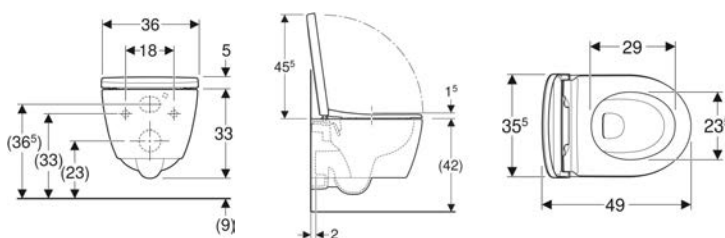

Geberit iCon wall-hung WC set, washdown, small projection, shrouded, Rimfree, with WC seat

Application purposes

- For concealed cisterns
- Suitable for installation in small bathrooms and guest WCs

Characteristics

- Wall-hung
- Washdown WC
- Rimless WC ceramic appliance featuring Rimfree flush technology
- Easy fastening with Easy Fast Fixing (type EFF3)
- Type 1, full flush volume 6 / 5 / 4 l, in accordance with EN 997
- Quick-release hinges, lockable
- Type 2 in accordance with EN 997

- 4 l flush
- Shrouded
- Hidden fastening
- Small projection
- WC seat made of Duroplast
- Overlapping WC lid
- WC seat with EasyMount hinges

Technical data

Product material	Sanitary ceramic
Fastening distance	18 cm
Height-adjustable	No

Scope of delivery

- WC ceramic appliance
- WC seat
- Fastening material

Art. no.	Colour / surface	B	H	T	Quick-release hinges	Soft-closing mechanism	Fastening
502.381.00.1	white	35.5 cm	33 cm	49 cm	Yes, lockable	yes	from above New