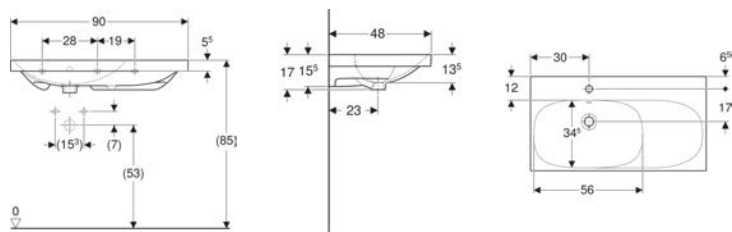

Geberit Acanto washbasin with right shelf surface

Example image

Characteristics

- Can be installed with a washbasin cabinet
- Asymmetrical

Technical data

Product material

Fine fireclay

Art. no.	Colour / surface	Tap hole	Overflow	B	H	T	Shelf space
500.625.01.2	white	central	visible	90 cm	17 cm	48 cm	right
500.626.01.2	white	without	visible	90 cm	17 cm	48 cm	right

Accessories

- Geberit waste outlet, space-saving model, slim design, with external waste plug with push actuation
- Geberit dip tube trap for washbasin, horizontal outlet
- Geberit fastening material for washbasin