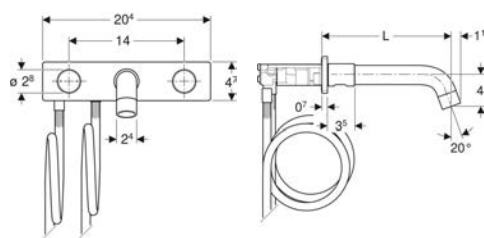

Application purposes

- For extracting tap water
- For installation in Geberit elements for Geberit ONE wall-mounted taps with concealed function box
- For connecting cold and hot water
- For panelling thickness 10–60 mm

Characteristics

- Tap group I in accordance with DIN 4109
- Two-handle mixer
- Left turn handle for temperature setting, right turn handle for volumetric flow rate regulation
- Volume flow control via tap aerator
- With integrated check valve
- With connection hoses, length 105.5 cm

Technical data

Operating pressure	0.5–10 bar
Differentiated pressure CW/WW max.	1.5 bar
Test pressure, water max.	16 bar
Test pressure, air / inert gas max.	3 bar
Ambient temperature	1–40 °C
Storage temperature	-20 – +70 °C
Operating temperature, water, short-term max.	90 °C
Flow rate at 3 bar	5 l/min
Minimum flow pressure	0.5 bar
Product material	Brass / die-cast zinc

Scope of delivery

- Washbasin tap
- Valve block with connection hoses
- Fastening material

To order additionally

- Geberit Duofix element for washbasin, 112–130 cm, Geberit ONE wall-mounted tap with concealed function box

Art. no.	Colour / surface	Mixer	L
116.462.14.1	black matt / easy-to-clean coated	with mixer	16.5 cm
116.462.21.1	bright chrome-plated	with mixer	16.5 cm
116.464.14.1	black matt / easy-to-clean coated	with mixer	20.5 cm
116.464.21.1	bright chrome-plated	with mixer	20.5 cm