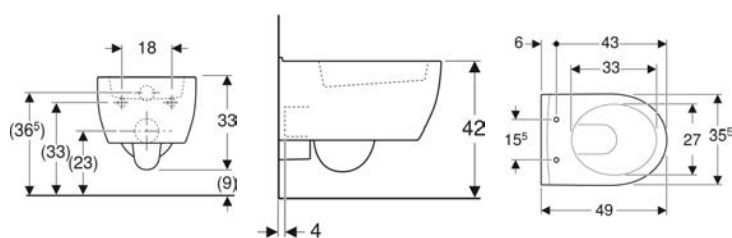

Geberit iCon wall-hung WC, washdown, small projection, shrouded

Application purposes

- For concealed cisterns
- For pressure flushing valves
- Suitable for installation in small bathrooms and guest WCs

Characteristics

- Wall-hung
- Washdown WC
- Easy fastening with Easy Fast Fixing (type EFF3)

- With flush rim
- Type 1, full flush volume 6 / 5 l, in accordance with EN 997
- Flushes with 4.5 l
- Shrouded
- Hidden fastening

Technical data

Product material	Sanitary ceramic
Fastening distance	18 cm
Height-adjustable	No

Scope of delivery

- Fastening material

To order additionally

- WC seat

Art. no.	Colour / surface	B	H	T
204030000	white	35.5 cm	33 cm	49 cm