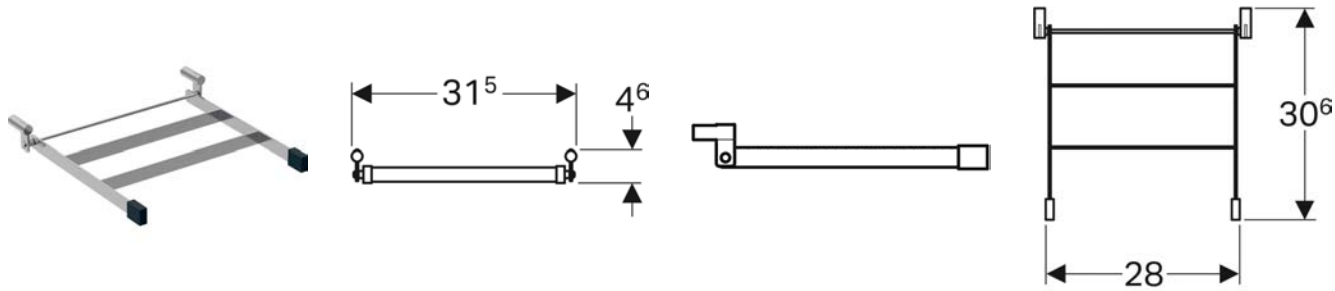

Geberit Publica hinged grating with buffers

APPLICATION PURPOSES

- For Publica cleaner sink

TECHNICAL DATA

Product material

Stainless steel

SCOPE OF DELIVERY

- Hinged grating made of stainless steel, with buffers
- Fastening material

Art. no.

552201000

Geberit set of mounting brackets for utility sink

Example image

APPLICATION PURPOSES

- For Publica utility sinks

CHARACTERISTICS

- With levelling foot supports

SCOPE OF DELIVERY

- Set of 2 pieces

Art. no.	L cm
500250000	36
500260000	45