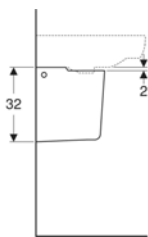

Scope of delivery

- Fastening material

Technical data

Product material

Sanitary ceramic

Art. no.	Colour / surface	B	H	T
500.575.01.1	white	21.5 cm	31.5 cm	23.5 cm

Geberit Smyle half pedestal

Example image