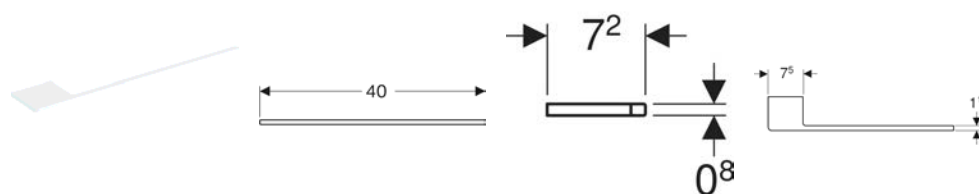

Geberit towel rail for bathroom furniture

Example image

Application purposes

- For mounting on a washbasin cabinet
- For Geberit ONE, Acanto and iCon series

Technical data

Product material | Aluminium

Scope of delivery

- Towel rail
- Fastening material

Art. no.	Colour / surface	B	H	T	
503.012.01.1	white / matt powder-coated	40 cm	0.8 cm	7.2 cm	New
503.012.14.1	black matt / matt powder-coated	40 cm	0.8 cm	7.2 cm	New
503.012.21.1	bright chrome-plated	40 cm	0.8 cm	7.2 cm	New
503.012.JK.1	lava / matt powder-coated	40 cm	0.8 cm	7.2 cm	New