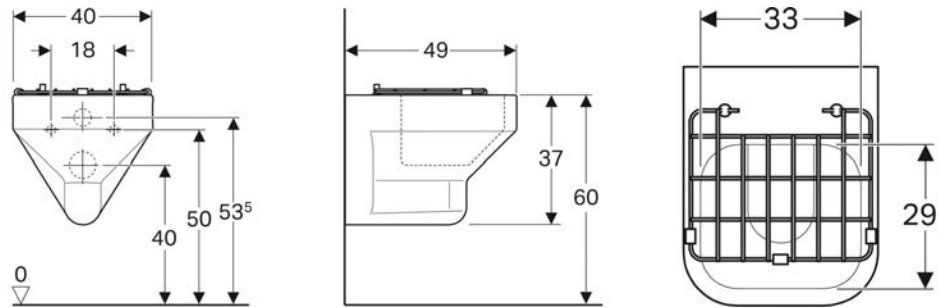

Geberit Publica slop hopper with hinged grating

APPLICATION PURPOSES

- For concealed cisterns
- For disposing of waste water, liquid waste and human excretions
- For industry and commerce
- For schools, childcare facilities and other educational facilities

CHARACTERISTICS

- Wall-hung
- With flush rim

SCOPE OF DELIVERY

- Slop hopper
- Hinged grating made of stainless steel, with buffers

TECHNICAL DATA

Product material

Sanitary ceramic

Art. no.	Colour / surface	Overflow	B cm	H cm	T cm
201680600	white / KeraTect	without	40	37	49