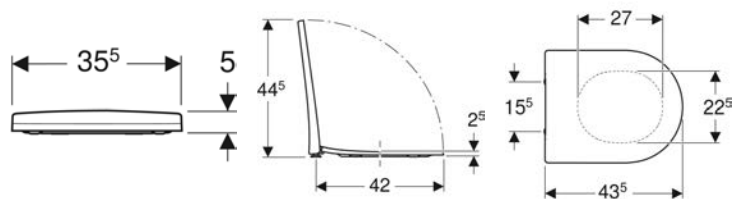

Geberit Acanto WC seat

Example image

Characteristics

- Overlapping WC lid
- Slim design
- Antibacterial

Technical data

Product material	Thermoset
Fastening distance	15.5 cm

Art. no.	Colour / surface	B	H	T	Quick-release hinges	Soft-closing mechanism	Fastening	Hinge material
500.604.01.2	white / glossy	35.5 cm	5 cm	43.5 cm	no	no	from above	Chrome-plated brass
500.605.01.2	white / glossy	35.5 cm	5 cm	43.5 cm	yes	yes	from above	Chrome-plated brass
500.660.01.2	white / glossy	35.5 cm	5 cm	43.5 cm	no	yes	from above	Chrome-plated brass