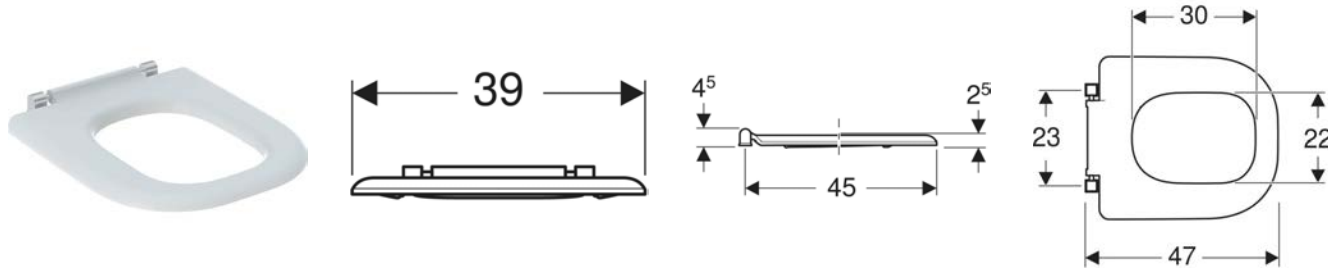

Geberit Selnova Comfort Square WC seat ring, barrier-free, fastening from below

CHARACTERISTICS

- Barrier-free
- Antibacterial
- With hinge bar made of stainless steel
- Oblique buffers extend into the ceramic chamfer of the WC ceramic appliance and prevent the WC seat sliding sideways

- Square design

TECHNICAL DATA

Product material	Thermoset
Fastening distance	23 cm

SCOPE OF DELIVERY

- WC seat ring

Art. no.	Colour / surface	B cm	H cm	T cm	Quick-release hinges	Soft-closing mechanism	Fastening	Hinge material
500.794.01.1	white	39	4.5	47	no	no	from below	Stainless steel