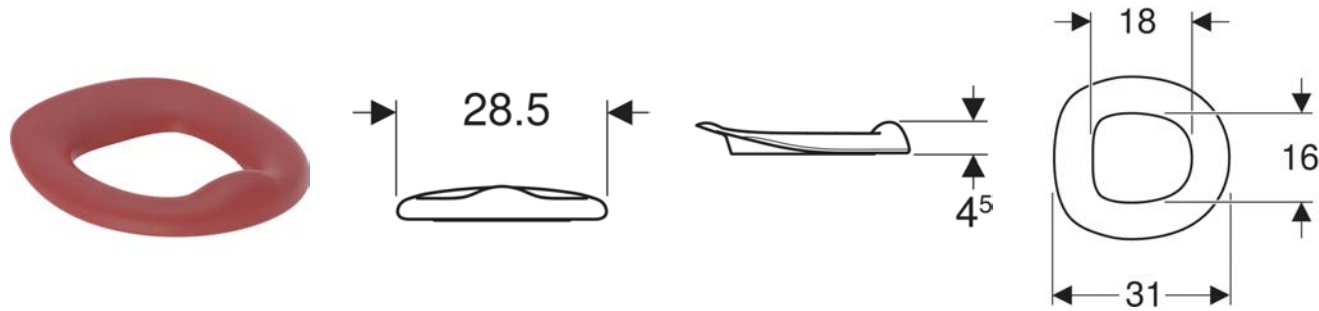

Geberit Bambini WC seat ring for small children

APPLICATION PURPOSES

- For WCs for small children, Rimfree

- Potty chair shape
- Lay-on seat

SCOPE OF DELIVERY

- WC seat ring

CHARACTERISTICS

- Child-friendly design

TECHNICAL DATA

Product material PUR

Art. no.	Colour / surface	B cm	H cm	T cm	Soft-closing mechanism	Fastening
502.972.FY.1 New	carmine red	28.5	4.5	31	no	none