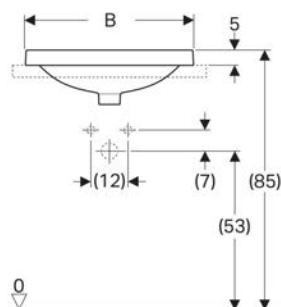

APPLICATION PURPOSES

- For mounting in washtops from above

CHARACTERISTICS

- Oval
- Easy to mount thanks to provided cut-out template

TECHNICAL DATA

Product material Sanitary ceramic

SCOPE OF DELIVERY

- Template

ACCESSORIES

- Geberit waste outlet with free outlet and valve cover
- Geberit waste outlet with free outlet, screen

Art. no.	Colour / surface	Tap hole	Overflow	B cm	B1 cm	H cm	T cm	T1 cm
500.712.01.2	white	central	visible	50	47.8	17.8	45	31.5
500.714.01.2 *	white	central	without	50	47.8	17.8	45	31.5
500.720.01.2	white	central	visible	55	52.8	17.8	45	31.5
500.722.01.2 *	white	central	without	55	52.8	17.8	45	31.5
500.724.01.2	white	central	visible	60	58	17.8	48	34.5