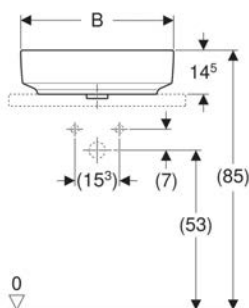

APPLICATION PURPOSES

- For mounting on washtops

CHARACTERISTICS

- Suitable for all VariForm bathroom furniture
- Elliptic
- Easy to mount thanks to provided cut-out template

- Can be installed with a washbasin cabinet

TECHNICAL DATA

Product material Fine fireclay

SCOPE OF DELIVERY

- Fastening material

- Template

ACCESSORIES

- Geberit waste outlet with free outlet and valve cover
- Geberit waste outlet with free outlet, screen

Art. no.	Colour / surface	Tap hole	Overflow	B cm	B1 cm	B2 cm	H cm	T cm	T1 cm	T2 cm
500.775.01.2	white	central	visible	50	48	34	16	40	26	14
500.776.01.2 *	white	central	without	50	48	34	16	40	26	14
500.777.01.2	white	central	visible	60	58	44	16	45	31	15.5