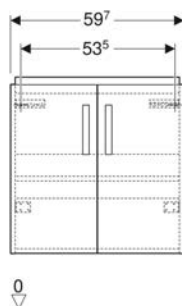

Geberit Selnova Compact cabinet for washbasin, with two doors

CHARACTERISTICS

- FSC™ C134279 certified
- Wall-hung
- With two doors
- Opening with handle
- Door with soft closing
- With one movable shelf
- Moisture-resistant

- Can be equipped with feet
- Front made of MDF
- Delivered preassembled

TECHNICAL DATA

Product material High-compressed three-layer chipboard

SCOPE OF DELIVERY

- Fastening material

ACCESSORIES

- Geberit power socket element

Art. no.	Colour / surface	B cm	Washbasin width cm	H cm	T cm
501.658.01.1	Body: white / matt coated Front: white / high-gloss coated	59.7	65	60.5	39.7