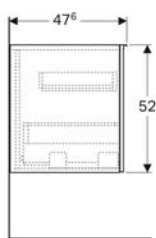

Characteristics

- FSC™ C134279 certified
- Wall-hung
- With one drawer
- With one internal drawer
- Opening with handle
- Drawer with soft closing

- Moisture-resistant
- Front made of chipboard with glass cover
- Cover plate made of glass
- Delivered preassembled

Technical data

Product material	High-compressed three-layer chipboard
Drawer load max.	30 kg

Scope of delivery

- Low cabinet

- Fastening material

Art. no.	Colour / surface	B	H	T
500.618.01.2	Body: white / high-gloss coated Drawers: white / shiny glass	45 cm	52 cm	47.6 cm
500.618.16.1 *	Body: black / matt coated Drawers: black / shiny glass	45 cm	52 cm	47.6 cm
500.618.JK.2	Body: lava / matt coated Drawers: lava / shiny glass	45 cm	52 cm	47.6 cm
500.618.JL.2 *	Body: sand grey / matt coated Drawers: sand grey / shiny glass	45 cm	52 cm	47.6 cm

* Order-based production

Accessories

- Geberit Acanto organising box
- Geberit power socket element
- Geberit towel rail for bathroom furniture, with right-angled corner
- Geberit towel rail for bathroom furniture, with radius corner