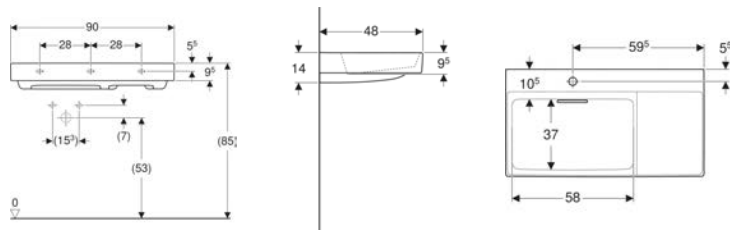

Geberit ONE washbasin CleanDrain, right shelf surface

Characteristics

- Can be installed with a washbasin cabinet
- Horizontal outlet
- Hidden overflow function
- Actuation using tie rod

- With integrated hair trap
- Hygienic with optimum flow behaviour

Technical data

Product material | Fine fireclay

Scope of delivery

- Washbasin
- Drain cover with comb insert, magnetic fixing
- Geberit washbasin connector and trap, space-saving model

Art. no.	Mix & Match	Colour / surface	Tap hole	Overflow	B	B1	B2	B3	B4	Cabinet width	H	T	T2	Fastening points	Shelf spaces
505.039.00.1	Yes	Washbasin: white / KeraTect Cover: glossy white	left	without	90 cm	28 cm	87.1 cm	59.5 cm	30.5 cm	90 cm	14 cm	48 cm	37 cm	3	right
505.042.00.1	Yes	Washbasin: white / KeraTect Cover: glossy white	without	without	90 cm	28 cm	87.1 cm		30.5 cm	90 cm	14 cm	48 cm	37 cm	3	right

Accessories

- Geberit fastening material for washbasin
- Geberit ONE drain cover with comb insert, magnetic fixing

- Mix & Match: Articles of the same width can be freely combined in the Geberit ONE, Acanto and iCon series