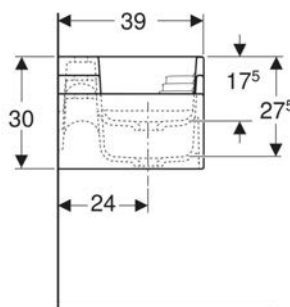

Example image

APPLICATION PURPOSES

- For children
- For schools, childcare facilities and other educational facilities
- Suitable for children of different age groups
- For playing and learning
- For mounting on solid walls or drywalls
- For mounting on Geberit GIS set for Bambini play and washspace
- To install on Geberit Duofix elements for washbasins

CHARACTERISTICS

- Four washbasin areas
- Three different heights
- Small projection
- Integrated storage function with slide and haptic area for water play and multi-sensory experience
- Rounded edges for avoiding injuries
- Shockproof
- Scratchproof
- Easy cleaning
- Seamless surface repair

TECHNICAL DATA

Product material Varicor

SCOPE OF DELIVERY

- Washing trough

ACCESSORIES

- Geberit waste outlet with free outlet, screen
- Geberit waste outlet with free outlet and valve cover
- Geberit P-trap for washbasin, with sleeve, horizontal outlet

Art. no.	Colour / surface	Tap hole	Overflow	Drain	B cm	H cm	T cm
502.977.00.1 New	Washing trough: alpine white Decor: none	left and right	without	left and right	180	30	39
502.977.79.1 * New	Washing trough: alpine white Decor: forest green / light green	left and right	without	left and right	180	30	39