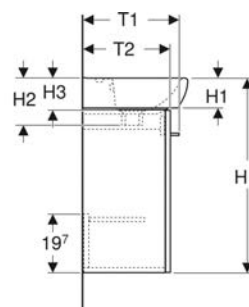

CHARACTERISTICS

- FSC™ C134279 certified
- Wall-hung
- With one door
- Opening with handle
- Door with soft closing
- With one fixed shelf
- Hinge side left or right
- Moisture-resistant

- Delivered preassembled

TECHNICAL DATA

Product material

Sanitary ceramic / high-compressed three-layer chipboard

SCOPE OF DELIVERY

- Handrinse basin

- Cabinet for handrinse basin
- Fastening material
- Handle

ACCESSORIES

- Geberit Selnova Square set of narrow feet
- Geberit power socket element

Art. no.	Colour / surface	Tap hole	Overflow	B cm	B1 cm	B2 cm	B3 cm	B4 cm	Washbasin width cm	H cm	H1 cm	H2 cm	H3 cm	T cm	T1 cm	T2 cm	T3 cm	T4 cm	T5 cm	T6 cm
502.742.00.1	white / high-gloss coated	central	visible	36	32.3	25.9	29.1	32	36	65.2	9.5	15	11	28	25.3	22.4	18.9	9.5	16	5.5
502.743.00.1 * New	lava / matt coated	central	visible	36	32.3	25.9	29.1	32	36	65.2	9.5	15	11	28	25.3	22.4	18.9	9.5	16	5.5