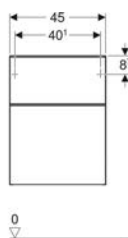

Characteristics

- FSC™ C134279 certified
- Wall-hung
- Can be connected with washbasin cabinet
- With two drawers
- Opening with handle
- Drawer with soft closing

- Moisture-resistant
- Drawer frame made of metal
- Cover plate made of glass
- Delivered preassembled

Technical data

Product material	High-compressed three-layer chipboard
Drawer load max.	30 kg

Scope of delivery

- Low cabinet
- Fastening material

Art. no.	Colour / surface	B	H	T
500.357.00.1	Body and front: white / high-gloss coated Handle: white / matt powder-coated	45 cm	60 cm	47 cm
500.357.JK.1 *	Body and front: lava / matt coated Handle: lava / matt powder-coated	45 cm	60 cm	47 cm
500.357.JL.1 *	Body and front: sand grey / high-gloss coated Handle: sand grey / matt powder-coated	45 cm	60 cm	47 cm
500.357.JR.1	Body and front: hickory / wood-textured melamine Handle: lava / matt powder-coated	45 cm	60 cm	47 cm

* Order-based production

Accessories

- Geberit towel rail for bathroom furniture
- Geberit drawer insert, H-partition, for top drawer
- Geberit drawer insert, T-partition, for top drawer
- Geberit set of feet
- Geberit light strip for drawer
- Geberit power socket element