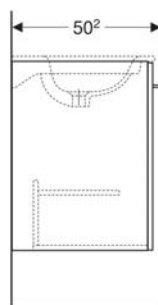

CHARACTERISTICS

- FSC™ C134279 certified
- Wall-hung
- With one door
- Opening with handle
- With one fixed shelf
- Door with soft closing
- Hinge side left or right
- Moisture-resistant

- Delivered preassembled

TECHNICAL DATA

Product material High-compressed three-layer chipboard

SCOPE OF DELIVERY

- Cabinet for vanity basin

- Handle
- Fastening material

ACCESSORIES

- Geberit Selnova Square set of narrow feet
- Geberit towel rail for bathroom furniture, with radius corner
- Geberit towel rail for bathroom furniture, with right-angled corner
- Geberit power socket element

Art. no.	Colour / surface	B cm	B1 cm	Washbasin width cm	H cm	T cm
501.216.00.1	white / high-gloss coated	53.8	47	55	63.5	50.2
501.220.00.1	white / high-gloss coated	58.8	52	60	63.5	50.2