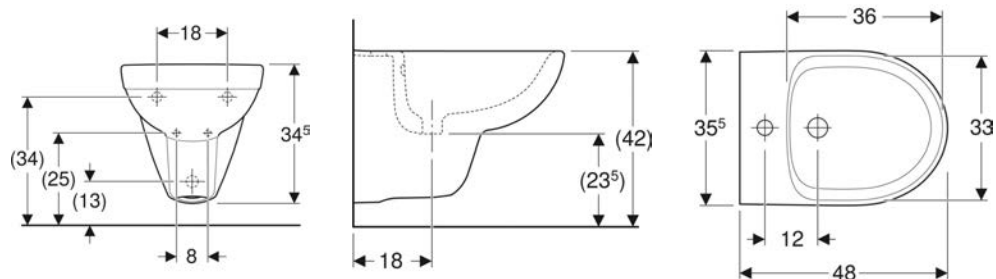

Geberit Selnova Compact wall-hung bidet, small projection

APPLICATION PURPOSES

- For single-hole taps with flexible hoses

CHARACTERISTICS

- Wall-hung
- Hidden water supply connection
- Small projection

TECHNICAL DATA

Product material

Sanitary ceramic

Art. no.	Colour / surface	Overflow	B cm	H cm	T cm
500.368.01.1	white	visible	35.5	34.5	48