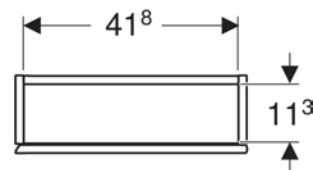

Geberit towel rail for bathroom furniture

56

Geberit shelf unit, square

57

Geberit high-level cabinet, square, with one door

Example image

APPLICATION PURPOSES

- For Geberit ONE, iCon, Acanto and VariForm series