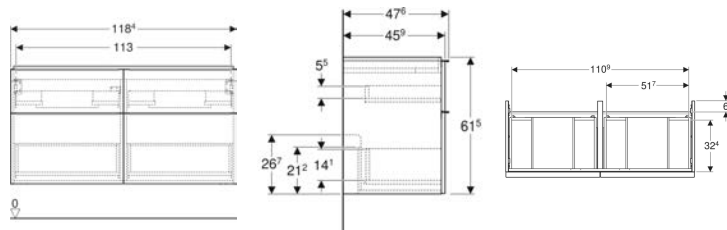

Geberit iCon cabinet for double washbasin, with four drawers

Characteristics

- FSC™ C134279 certified
- Wall-hung
- With four drawers
- Opening with handle
- Exchangeable handle
- Drawer with soft closing

- Drawer without trap cutout
- Moisture-resistant
- Delivered preassembled

Technical data

Product material	High-compressed three-layer chipboard
Drawer load max.	30 kg

Scope of delivery

- Cabinet for double washbasin
- Fastening material

Art. no.	Mix & Match	Colour / surface	B	Washbasin width	H	T
502.309.01.1	Yes	Body and front: white / high-gloss coated Handle: white / matt powder-coated	118.4 cm	120 cm	61.5 cm	47.6 cm
502.309.01.2	Yes	Body and front: white / high-gloss coated Handle: bright chrome-plated	118.4 cm	120 cm	61.5 cm	47.6 cm
502.309.01.3 * Yes	Yes	Body and front: white / matt coated Handle: white / matt powder-coated	118.4 cm	120 cm	61.5 cm	47.6 cm
502.309.JH.1	Yes	Body and front: oak / wood-textured melamine Handle: lava / matt powder-coated	118.4 cm	120 cm	61.5 cm	47.6 cm
502.309.JK.1	Yes	Body and front: lava / matt coated Handle: lava / matt powder-coated	118.4 cm	120 cm	61.5 cm	47.6 cm
502.309.JL.1 * Yes	Yes	Body and front: sand grey / high-gloss coated Handle: sand grey / matt powder-coated	118.4 cm	120 cm	61.5 cm	47.6 cm
502.309.JR.1 * Yes	Yes	Body and front: hickory / wood-textured melamine Handle: lava / matt powder-coated	118.4 cm	120 cm	61.5 cm	47.6 cm

* Order-based production

Accessories

- Geberit handle
- Geberit set of narrow feet
- Geberit towel rail for bathroom furniture, with radius corner
- Geberit towel rail for bathroom furniture, with right-angled corner
- Geberit power socket element

- A Geberit washbasin connector, space-saving model is required for the installation of the base cabinet. See assortment overview washbasin series or online catalogue, washbasin accessories
- Mix & Match: Articles of the same width can be freely combined in the Geberit ONE, Acanto and iCon series