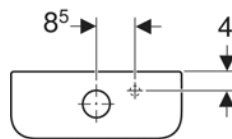

Application purposes

- For close-coupled installation

Characteristics

- Dual flush
- Water supply connection on the bottom right

Technical data

Flush volume, factory setting	4 / 2.6 l
Flush volume large, adjustment range	4 / 6 l
Flush volume small, adjustment range	2.6 / 4 l
Product material	Sanitary ceramic

Scope of delivery

- Mechanism

Art. no.	Colour / surface	B	H	T
500.214.01.1	white	37.5 cm	43 cm	14.5 cm