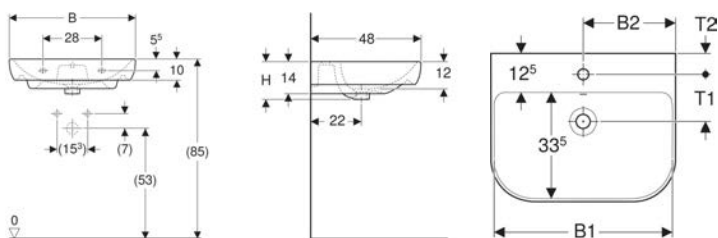

Geberit Smyle washbasin

Characteristics

- Can be combined with half pedestal
- Can be combined with full pedestal

Technical data

Product material

Sanitary ceramic

Art. no.	Colour / surface	Tap hole	Overflow	B	B1	B2	H	T	T1	T2
500.227.01.1	white	central	visible	55 cm	51.5 cm	27.5 cm	16.5 cm	48 cm	15.5 cm	6.5 cm
500.228.01.1	white	central	visible	60 cm	56.8 cm	30 cm	16.5 cm	48 cm	15 cm	7 cm
500.230.01.1	white	central	visible	65 cm	61.8 cm	32.5 cm	16.5 cm	48 cm	15.5 cm	6.5 cm
500.248.01.1	white	central	visible	70 cm	66.8 cm	35 cm	16.5 cm	48 cm	15 cm	7 cm

Accessories

- Geberit dip tube trap for washbasin, horizontal outlet
- Geberit fastening material for washbasin