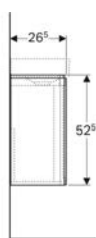

Characteristics

- FSC™ C134279 certified
- Wall-hung
- With one door
- Door with soft closing

- Hinge side left or right
- Moisture-resistant
- Delivered preassembled

Technical data

Product material | High-compressed three-layer chipboard

Scope of delivery

- Fastening material

Art. no.	Colour / surface	B	Washbasin width	H	T
500.502.00.1 *	greige / matt coated	38 cm	40 cm	52.5 cm	26.5 cm
500.502.01.1	white / high-gloss coated	38 cm	40 cm	52.5 cm	26.5 cm
500.502.43.1	scultura grey / wood-textured melamine	38 cm	40 cm	52.5 cm	26.5 cm

* Order-based production

Accessories

- Geberit power socket element