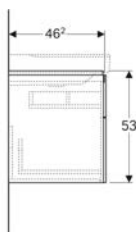

Characteristics

- FSC™ C134279 certified
- Wall-hung
- With two drawers
- Opening with push-to-open mechanism
- With shelf surface
- Drawer with antislip mat
- Drawer with LED light
- Moisture-resistant
- Delivered preassembled

Technical data

Protection degree	IP21
Nominal voltage	230 V AC
Operating voltage	12 V DC
Mains frequency	50 Hz
Product material	High-compressed three-layer chipboard
Drawer load max.	30 kg
Light source energy efficiency class	F
Light colour	3000 K

Scope of delivery

- Fastening material

Art. no.	Colour / surface	B	Washbasin width	H	T	Protection class	Power consumption	Luminous flux	Trap cut out
500.515.00.1	* greige / matt coated	88 cm	90 cm	53 cm	46.2 cm	II	3.75 W	450 lm	left
500.515.01.1	white / high-gloss coated	88 cm	90 cm	53 cm	46.2 cm	II	3.75 W	450 lm	left
500.515.43.1	scultura grey / wood-textured melamine	88 cm	90 cm	53 cm	46.2 cm	II	3.75 W	450 lm	left
500.516.00.1	* greige / matt coated	88 cm	90 cm	53 cm	46.2 cm	II	3.75 W	450 lm	right
500.516.01.1	white / high-gloss coated	88 cm	90 cm	53 cm	46.2 cm	II	3.75 W	450 lm	right
500.516.43.1	scultura grey / wood-textured melamine	88 cm	90 cm	53 cm	46.2 cm	II	3.75 W	450 lm	right

* Order-based production

Accessories

- Geberit Xeno² drawer insert, T-partition, for top drawer
- Geberit Xeno² drawer insert, H-partition, for top drawer
- Geberit Xeno² drawer insert, H-partition, for bottom drawer
- Geberit towel rail for bathroom furniture, with right-angled corner
- Geberit towel rail for bathroom furniture, with radius corner
- Geberit power socket element