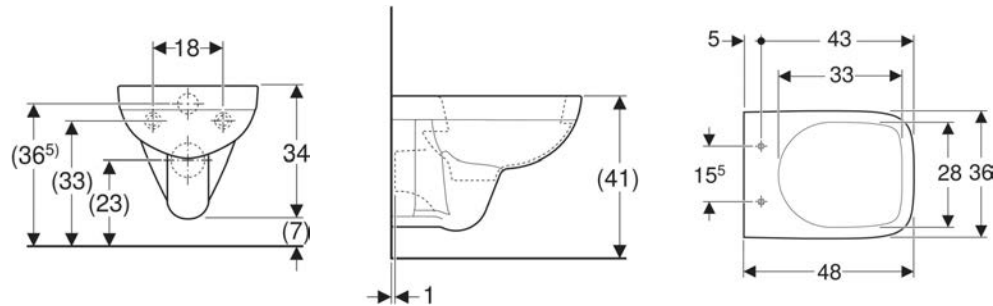

Art. no.	Colour / surface	Tap hole	Overflow	B cm	Cabinet width cm	H cm	T cm	Shelf space
500.318.01.1	white	right	visible	45	40.8	15	25	left
500.319.01.1	white	left	visible	45	40.8	15	25	right

Geberit Selnova Compact wall-hung WC, washdown, small projection, square design