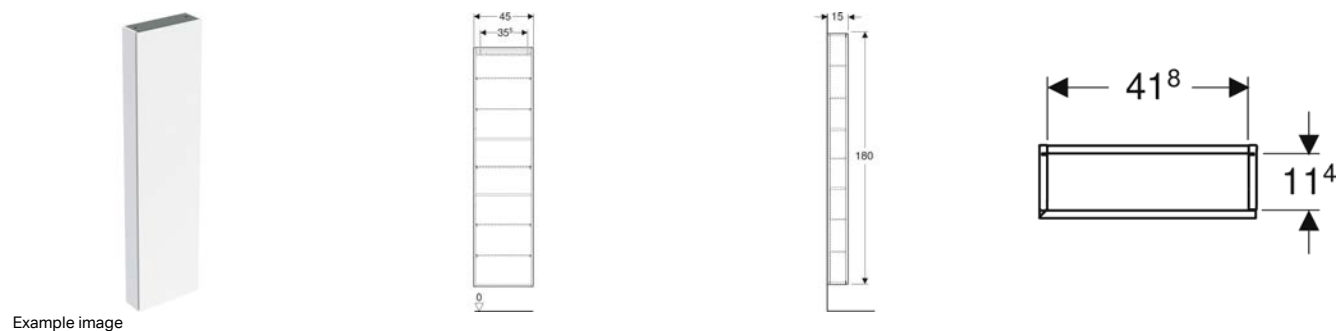

Geberit tall cabinet with one door and internal mirror, small projection

Example image

APPLICATION PURPOSES

- For Geberit ONE, iCon, Acanto and VariForm series

CHARACTERISTICS

- FSC™ C134279 certified
- Wall-hung
- With one door
- Door with soft closing
- Opening with recessed handle or push-to-open mechanism
- With five movable glass shelves

- Door mirrored on inside
- With two fixed shelves
- Hinge side left or right
- Door opening angle 155°
- Moisture-resistant
- Delivered preassembled

TECHNICAL DATA

Product material High-compressed three-layer chipboard

SCOPE OF DELIVERY

- Tall cabinet
- 5 glass shelves
- Fastening material

ACCESSORIES

- Geberit set of narrow feet
- Geberit towel hook
- Geberit power socket element

Art. no.	Colour / surface	B cm	H cm	T cm
502.317.01.1	Body and front: white / high-gloss coated	45	180	15
502.317.01.2 New	Body: white / high-gloss coated Front: white / shiny glass	45	180	15
502.317.01.3 *	Body and front: white / matt coated	45	180	15