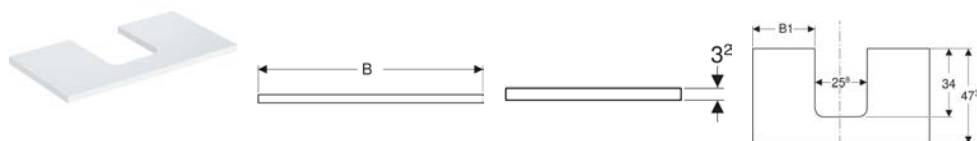

Geberit ONE washtop, with cut-out, for lay-on washbasin, bowl shape

Example image

Application purposes

- For mounting on a Geberit ONE, Acanto, iCon washbasin cabinet or P-support

Characteristics

- FSC™ C134279 certified

Scope of delivery

- Washtop

To order additionally

- Geberit ONE lay-on washbasin, bowl shape, CleanDrain

- Moisture-resistant

Technical data

Product material | High-compressed three-layer chipboard

- Fastening material

- Geberit ONE lay-on washbasin, bowl shape

Art. no.	Mix & Match	Colour / surface	Cut-out	B	B1	H	T
505.271.00.1	* Yes	white / high-gloss coated	central	59.8 cm	17 cm	3.2 cm	47.3 cm
505.271.00.2	* Yes	white / matt coated	central	59.8 cm	17 cm	3.2 cm	47.3 cm
505.271.00.3	* Yes	lava / matt coated	central	59.8 cm	17 cm	3.2 cm	47.3 cm
505.271.00.4	* Yes	sand grey / high-gloss coated	central	59.8 cm	17 cm	3.2 cm	47.3 cm
505.271.00.5	* Yes	oak / wood-textured melamine	central	59.8 cm	17 cm	3.2 cm	47.3 cm
505.271.00.6	* Yes	hickory / wood-textured melamine	central	59.8 cm	17 cm	3.2 cm	47.3 cm
505.271.00.7	* Yes	greige / matt coated	central	59.8 cm	17 cm	3.2 cm	47.3 cm
505.272.00.1	* Yes	white / high-gloss coated	central	74.6 cm	24.4 cm	3.2 cm	47.3 cm
505.272.00.2	* Yes	white / matt coated	central	74.6 cm	24.4 cm	3.2 cm	47.3 cm
505.272.00.3	* Yes	lava / matt coated	central	74.6 cm	24.4 cm	3.2 cm	47.3 cm
505.272.00.4	* Yes	sand grey / high-gloss coated	central	74.6 cm	24.4 cm	3.2 cm	47.3 cm
505.272.00.5	* Yes	oak / wood-textured melamine	central	74.6 cm	24.4 cm	3.2 cm	47.3 cm
505.272.00.6	* Yes	hickory / wood-textured melamine	central	74.6 cm	24.4 cm	3.2 cm	47.3 cm
505.272.00.7	* Yes	greige / matt coated	central	74.6 cm	24.4 cm	3.2 cm	47.3 cm
505.273.00.1	* Yes	white / high-gloss coated	central	89.4 cm	31.8 cm	3.2 cm	47.3 cm
505.273.00.2	* Yes	white / matt coated	central	89.4 cm	31.8 cm	3.2 cm	47.3 cm
505.273.00.3	* Yes	lava / matt coated	central	89.4 cm	31.8 cm	3.2 cm	47.3 cm
505.273.00.4	* Yes	sand grey / high-gloss coated	central	89.4 cm	31.8 cm	3.2 cm	47.3 cm
505.273.00.5	* Yes	oak / wood-textured melamine	central	89.4 cm	31.8 cm	3.2 cm	47.3 cm
505.273.00.6	* Yes	hickory / wood-textured melamine	central	89.4 cm	31.8 cm	3.2 cm	47.3 cm
505.273.00.7	* Yes	greige / matt coated	central	89.4 cm	31.8 cm	3.2 cm	47.3 cm
505.293.00.1	* Yes	white / high-gloss coated	left	89.4 cm	22.1 cm	3.2 cm	47.3 cm
505.293.00.2	* Yes	white / matt coated	left	89.4 cm	22.1 cm	3.2 cm	47.3 cm
505.293.00.3	* Yes	lava / matt coated	left	89.4 cm	22.1 cm	3.2 cm	47.3 cm
505.293.00.4	* Yes	sand grey / high-gloss coated	left	89.4 cm	22.1 cm	3.2 cm	47.3 cm