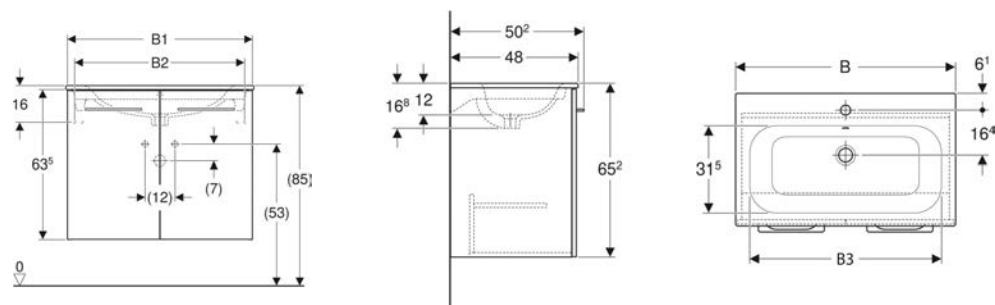

CHARACTERISTICS

- FSC™ C134279 certified
- Wall-hung
- Slim rim
- With two doors
- With one fixed shelf
- Opening with handle
- Door with soft closing
- Moisture-resistant
- Delivered preassembled

TECHNICAL DATA

Product material: Fine fireclay / high-compressed three-layer chipboard

SCOPE OF DELIVERY

- Washbasin
- Cabinet for vanity basin
- Handle
- Fastening material

ACCESSORIES

- Geberit Selnova Square set of narrow feet
- Geberit towel rail for bathroom furniture
- Geberit towel rail for bathroom furniture, with radius corner
- Geberit towel rail for bathroom furniture, with right-angled corner
- Geberit power socket element

Art. no.	Colour / surface	Tap hole	Overflow	B cm	B1 cm	B2 cm	B3 cm	Washbasin width cm	H cm	T cm
501.257.00.1 * New	lava / matt coated	central	visible	80	78.8	72	74	80	65.2	50.2
501.258.00.1 New	hickory / wood-textured melamine	central	visible	80	78.8	72	74	80	65.2	50.2