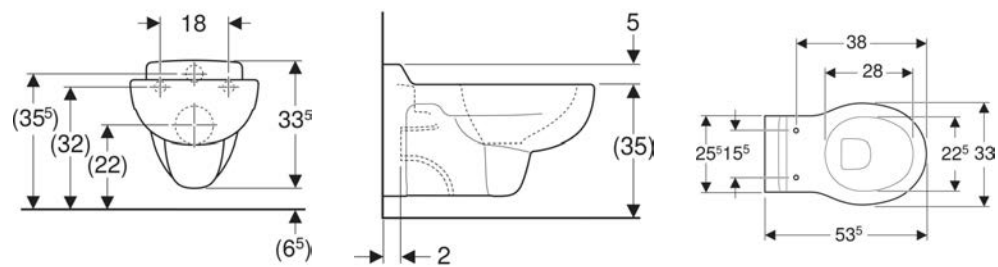

Geberit Bambini wall-hung WC for children, washdown, for WC seat

APPLICATION PURPOSES

- For children
- For childcare
- For concealed cisterns
- For pressure flushing valves

CHARACTERISTICS

- Wall-hung
- Washdown WC
- With flush rim
- Type 1, full flush volume 6 l, in accordance with EN 997

TECHNICAL DATA

Product material	Sanitary ceramic
Fastening distance	18 cm
Height-adjustable	No

TO ORDER ADDITIONALLY

- WC seat

Art. no.	Colour / surface	B cm	H cm	T cm
201700000	white	33	34	53.5