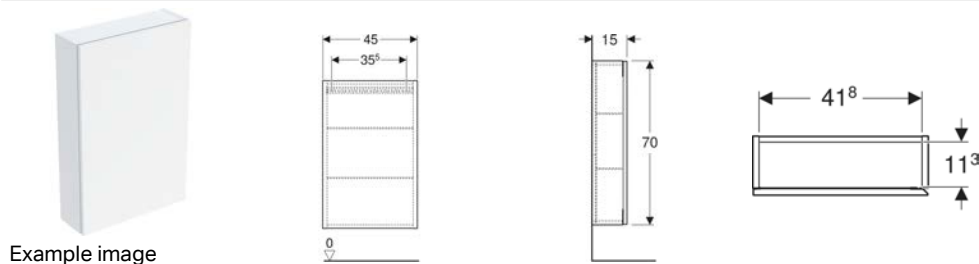

Geberit high-level cabinet, rectangular, with one door

Application purposes

- For Geberit ONE, iCon, Acanto and VariForm series

Characteristics

- FSC™ C134279 certified
- Wall-hung
- With one door
- Door with soft closing

- Opening with recessed handle or push-to-open mechanism
- With two adjustable glass shelves
- Hinge side left or right
- Moisture-resistant
- Delivered preassembled

Technical data

Product material | High-compressed three-layer chipboard

Scope of delivery

- High-level cabinet
- 2 glass shelves

- Fastening material

Art. no.	Colour / surface	B	H	T	
502.318.01.1	Body and front: white / high-gloss coated	45 cm	70 cm	15 cm	
502.318.01.2	Body: white / high-gloss coated Front: white / shiny glass	45 cm	70 cm	15 cm	New
502.318.01.3 *	Body and front: white / matt coated	45 cm	70 cm	15 cm	
502.318.JH.1	Body and front: oak / wood-textured melamine	45 cm	70 cm	15 cm	
502.318.JK.1	Body and front: lava / matt coated	45 cm	70 cm	15 cm	
502.318.JK.2	Body: lava / matt coated Front: lava / shiny glass	45 cm	70 cm	15 cm	New
502.318.JL.1 *	Body and front: sand grey / high-gloss coated	45 cm	70 cm	15 cm	
502.318.JR.1 *	Body and front: hickory / wood-textured melamine	45 cm	70 cm	15 cm	

* Order-based production

Accessories

- Geberit towel hook
- Geberit power socket element