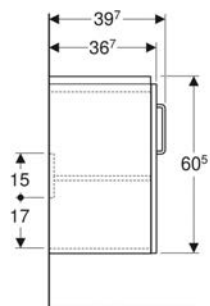

Geberit Selnova Compact cabinet for washbasin, with two doors

CHARACTERISTICS

- FSC™ C134279 certified
- Wall-hung
- With two doors
- Opening with handle
- Door with soft closing
- With one movable shelf
- Moisture-resistant

- Can be equipped with feet
- Front made of MDF
- Delivered preassembled

TECHNICAL DATA

Product material High-compressed three-layer chipboard

SCOPE OF DELIVERY

- Fastening material

ACCESSORIES

- Geberit power socket element

Art. no.	Colour / surface	B cm	Washbasin width cm	H cm	T cm
501.658.01.1	Body: white / matt coated Front: white / high-gloss coated	59.7	65	60.5	39.7