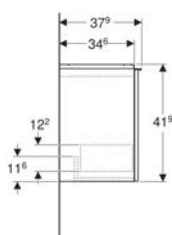

Characteristics

- FSC™ C134279 certified
- Wall-hung
- With one drawer
- Drawer with soft closing
- Drawer without trap cutout
- Opening with handle

- Exchangeable handle
- Moisture-resistant
- Delivered preassembled

Technical data

Product material	High-compressed three-layer chipboard
Drawer load max.	30 kg

Scope of delivery

- Cabinet for handrinse basin
- Fastening material

Art. no.	Colour / surface	B	Washbasin width	H	T	
503.002.01.1	Body and front: white / high-gloss coated Handle: white / matt powder-coated	44.6 cm	45 cm	41.9 cm	37.9 cm	New
503.002.01.2	Body: white / high-gloss coated Front: white / shiny glass Handle: white / matt powder-coated	44.6 cm	45 cm	41.9 cm	37.9 cm	New
503.002.01.3 *	Body and front: white / matt coated Handle: white / matt powder-coated	44.6 cm	45 cm	41.9 cm	37.9 cm	New
503.002.JH.1	Body and front: oak / wood-textured melamine Handle: lava / matt powder-coated	44.6 cm	45 cm	41.9 cm	37.9 cm	New
503.002.JK.1	Body and front: lava / matt coated Handle: lava / matt powder-coated	44.6 cm	45 cm	41.9 cm	37.9 cm	New
503.002.JK.2	Body: lava / matt coated Front: lava / shiny glass Handle: lava / matt powder-coated	44.6 cm	45 cm	41.9 cm	37.9 cm	New
503.002.JR.1 *	Body and front: hickory / wood-textured melamine Handle: lava / matt powder-coated	44.6 cm	45 cm	41.9 cm	37.9 cm	New

* Order-based production