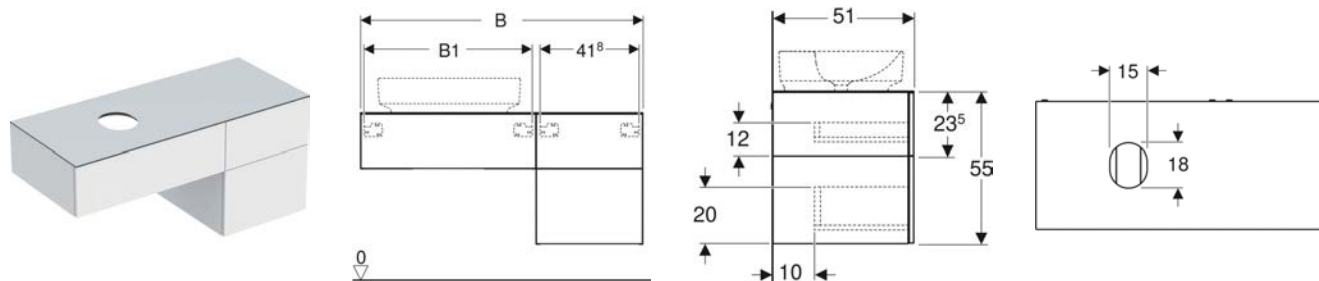

Example image

CHARACTERISTICS

- Suitable for all VariForm lay-on washbasins
- FSC™ C134279 certified
- Wall-hung
- With three drawers
- Opening with push-to-open mechanism
- Drawer with soft closing
- Drawers without trap cutout
- Moisture-resistant
- Delivered preassembled
- Cover plate made of compact laminate

- Lay-on washbasin can be mounted on the left or right side

- Fastening material

TECHNICAL DATA

Product material	High-compressed three-layer chipboard
Drawer load max.	30 kg

SCOPE OF DELIVERY

- Cabinet for washbasin
- Bottle trap with dip tube, space-saving model, $\varnothing$ 32 mm

ACCESSORIES

- Geberit towel rail for bathroom furniture
- Geberit towel rail for bathroom furniture, with radius corner
- Geberit towel rail for bathroom furniture, with right-angled corner
- Geberit VariForm drawer insert, H-partition, for top drawer
- Geberit VariForm drawer insert, H-partition, for bottom drawer
- Geberit towel hook

Art. no.	Colour / surface	B cm	B1 cm	H cm	T cm
501.183.00.1	Body and front: white / high-gloss coated Cover plate: white / matt melamine-covered	120	70.8	55	51
501.184.00.1 *	Body and front: lava / matt coated Cover plate: lava / matt melamine-covered	120	70.8	55	51