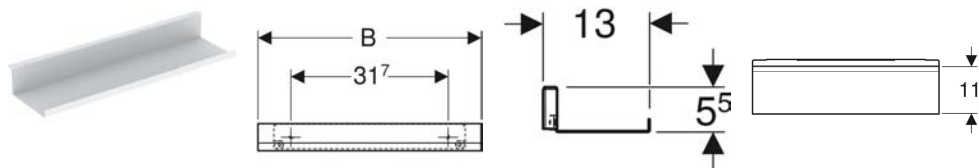

Geberit wall shelf

Example image

Characteristics

- Wall-hung
- Hidden fastening

Technical data

Product material

| Steel

Scope of delivery

- Wall shelf

- Fastening material

Art. no.	Colour / surface	B	H	T
502.326.01.3	white / matt powder-coated	45 cm	5.5 cm	13 cm
502.326.JK.1	lava / matt powder-coated	45 cm	5.5 cm	13 cm
502.326.JL.1	sand grey / matt powder-coated	45 cm	5.5 cm	13 cm
502.327.01.3	white / matt powder-coated	67.5 cm	5.5 cm	13 cm
502.327.JK.1	lava / matt powder-coated	67.5 cm	5.5 cm	13 cm
502.327.JL.1	sand grey / matt powder-coated	67.5 cm	5.5 cm	13 cm