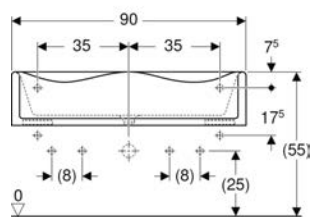

Geberit Bambini play and washspace, for two washbasin taps

APPLICATION PURPOSES

- For mounting on mounting brackets
- For children
- For schools, childcare facilities and other educational facilities

CHARACTERISTICS

- Two washbasin areas
- Small projection
- Wavy rim for easy tap access
- Rounded edges for avoiding injuries
- Antibacterial
- Shockproof
- Scratchproof

- Easy cleaning
- Seamless surface repair

TECHNICAL DATA

Product material Varicor

SCOPE OF DELIVERY

- Washing trough
- Fixing material for decorative cover

TO ORDER ADDITIONALLY

- Geberit Bambini decorative cover, front, for play and washspace, for two washbasin taps

- Geberit Bambini decorative cover, side, for play and washspace, lower basin
- Geberit set of mounting brackets for play and washspace, for two washbasin taps

ACCESSORIES

- Geberit waste outlet with free outlet, screen
- Geberit waste outlet with free outlet and valve cover
- Geberit P-trap for washbasin, with sleeve, horizontal outlet

INFO

- When mounting in rows, a minimum distance of 5 cm between the basins and/or the wall side should be maintained

Art. no.	Colour / surface	Tap hole	Overflow	Drain	B cm	H cm	T cm
430200016	white alpine / matt	left and right	without	central	90	20	41.5