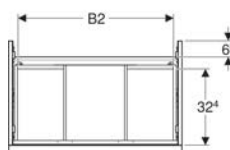

Characteristics

- FSC™ C134279 certified
- Wall-hung
- With two drawers
- Opening with handle
- Exchangeable handle
- Drawer with soft closing

- Drawer without trap cutout
- Moisture-resistant
- Delivered preassembled

Technical data

Product material	High-compressed three-layer chipboard
Drawer load max.	30 kg

Scope of delivery

- Cabinet for washbasin

- Fastening material

Art. no.	Mix & Match	Colour / surface	B	B1	B2	Washbasin width	H	T
502.303.01.1	Yes	Body and front: white / high-gloss coated Handle: white / matt powder-coated	59.2 cm	53.8 cm	51.7 cm	60 cm	61.5 cm	47.6 cm
502.303.01.2	Yes	Body and front: white / high-gloss coated Handle: bright chrome-plated	59.2 cm	53.8 cm	51.7 cm	60 cm	61.5 cm	47.6 cm
502.303.01.3 *	Yes	Body and front: white / matt coated Handle: white / matt powder-coated	59.2 cm	53.8 cm	51.7 cm	60 cm	61.5 cm	47.6 cm
502.303.JH.1	Yes	Body and front: oak / wood-textured melamine Handle: lava / matt powder-coated	59.2 cm	53.8 cm	51.7 cm	60 cm	61.5 cm	47.6 cm
502.303.JK.1	Yes	Body and front: lava / matt coated Handle: lava / matt powder-coated	59.2 cm	53.8 cm	51.7 cm	60 cm	61.5 cm	47.6 cm
502.303.JL.1 *	Yes	Body and front: sand grey / high-gloss coated Handle: sand grey / matt powder-coated	59.2 cm	53.8 cm	51.7 cm	60 cm	61.5 cm	47.6 cm
502.303.JR.1 *	Yes	Body and front: hickory / wood-textured melamine Handle: lava / matt powder-coated	59.2 cm	53.8 cm	51.7 cm	60 cm	61.5 cm	47.6 cm
502.304.01.1	Yes	Body and front: white / high-gloss coated Handle: white / matt powder-coated	74 cm	68.6 cm	66.5 cm	75 cm	61.5 cm	47.6 cm
502.304.01.2	Yes	Body and front: white / high-gloss coated Handle: bright chrome-plated	74 cm	68.6 cm	66.5 cm	75 cm	61.5 cm	47.6 cm
502.304.01.3 *	Yes	Body and front: white / matt coated Handle: white / matt powder-coated	74 cm	68.6 cm	66.5 cm	75 cm	61.5 cm	47.6 cm
502.304.JH.1	Yes	Body and front: oak / wood-textured melamine Handle: lava / matt powder-coated	74 cm	68.6 cm	66.5 cm	75 cm	61.5 cm	47.6 cm
502.304.JK.1	Yes	Body and front: lava / matt coated Handle: lava / matt powder-coated	74 cm	68.6 cm	66.5 cm	75 cm	61.5 cm	47.6 cm
502.304.JL.1 *	Yes	Body and front: sand grey / high-gloss coated Handle: sand grey / matt powder-coated	74 cm	68.6 cm	66.5 cm	75 cm	61.5 cm	47.6 cm