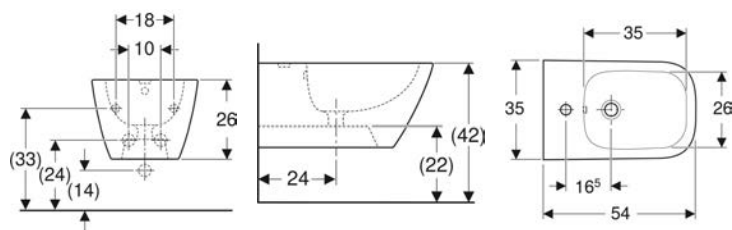

Geberit Smyle Square wall-hung bidet, shrouded

Application purposes

- For single-hole taps with flexible hoses

Characteristics

- Wall-hung
- Hidden water supply connection

- Easy fastening with Easy Fast Fixing (type EFF3)
- Shrouded
- Hidden fastening

Technical data

Product material | Sanitary ceramic

Scope of delivery

- Fastening material

Art. no.	Colour / surface	Overflow	B	H	T
500.209.01.1	white	visible	35 cm	26 cm	54 cm