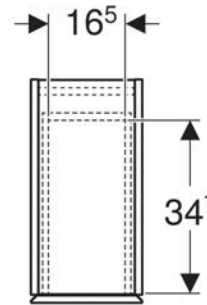

APPLICATION PURPOSES

- For Geberit ONE, iCon, Acanto and VariForm series

CHARACTERISTICS

- FSC™ C134279 certified
- Wall-hung
- With two drawers
- Wooden organiser boxes

- Drawer with soft closing
- Moisture-resistant
- Delivered preassembled

TECHNICAL DATA

Product material	High-compressed three-layer chipboard
Drawer load max.	30 kg

SCOPE OF DELIVERY

- Tall cabinet
- 9 organising boxes
- Fastening material

ACCESSORIES

- Geberit internal storage shelf
- Geberit organising box

Art. no.	Colour / surface	B cm	H cm	T cm
503.011.01.1 New	Body and front: white / high-gloss coated	24	180	48
503.011.01.2 New	Body: white / high-gloss coated Front: white / shiny glass	24	180	48