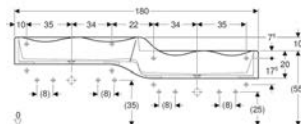

APPLICATION PURPOSES

- For mounting on mounting brackets
- For children
- For schools, childcare facilities and other educational facilities

CHARACTERISTICS

- Four washbasin areas
- Two outlets
- Small projection
- Wavy rim for easy tap access
- Rounded edges for avoiding injuries
- Antibacterial
- Shockproof
- Scratchproof
- Easy cleaning

- Seamless surface repair

TECHNICAL DATA

Product material Varicor

SCOPE OF DELIVERY

- Washing trough
- Fixing material for decorative cover
- Baffle plate made of PMMA

TO ORDER ADDITIONALLY

- Geberit Bambini decorative cover, front, for play and washspace, for four washbasin taps, lower basin on the right

- Geberit Bambini decorative cover, side, for play and washspace, lower basin
- Geberit Bambini decorative cover, side, for play and washspace, upper basin
- Geberit set of mounting brackets for play and washspace, for four washbasin taps

ACCESSORIES

- Geberit waste outlet with free outlet, screen
- Geberit waste outlet with free outlet and valve cover
- Geberit P-trap for washbasin, with sleeve, horizontal outlet

INFO

- When mounting in rows, a minimum distance of 5 cm between the basins and/or the wall side should be maintained

Art. no.	Colour / surface	Tap hole	Overflow	Drain	B cm	H cm	T cm
430050016	white alpine / matt	left and right	without	left and right	180	30	41.5