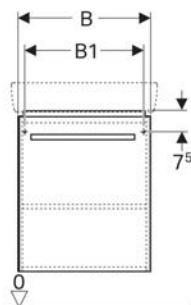

CHARACTERISTICS

- FSC™ C134279 certified
- Wall-hung
- With one door
- Opening with handle
- Door with soft closing
- With one movable shelf
- Hinge side left or right

- Moisture-resistant
- Can be equipped with feet
- Front made of MDF
- Delivered preassembled

TECHNICAL DATA

Product material High-compressed three-layer chipboard

SCOPE OF DELIVERY

- Fastening material

ACCESSORIES

- Geberit power socket element

Art. no.	Colour / surface	B cm	B1 cm	Washbasin width cm	H cm	T cm
501.492.00.1	Body: white / matt coated Front: white / high-gloss coated	50	45	55	60.4	36.7
501.494.00.1	Body: white / matt coated Front: white / high-gloss coated	55	50	60	60.4	36.7