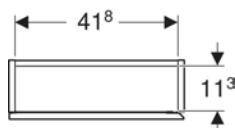

Application purposes

- For Geberit ONE, iCon, Acanto and VariForm series

Characteristics

- FSC™ C134279 certified
- Wall-hung
- With one door
- Door with soft closing

- Opening with recessed handle or push-to-open mechanism
- With two adjustable glass shelves
- Hinge side left or right
- Moisture-resistant
- Delivered preassembled

Technical data

Product material | High-compressed three-layer chipboard

Scope of delivery

- High-level cabinet
- 2 glass shelves

- Fastening material

Art. no.	Colour / surface	B	H	T	
502.318.01.1	Body and front: white / high-gloss coated	45 cm	70 cm	15 cm	
502.318.01.2	Body: white / high-gloss coated Front: white / shiny glass	45 cm	70 cm	15 cm	New
502.318.01.3 *	Body and front: white / matt coated	45 cm	70 cm	15 cm	
502.318.JH.1	Body and front: oak / wood-textured melamine	45 cm	70 cm	15 cm	
502.318.JK.1	Body and front: lava / matt coated	45 cm	70 cm	15 cm	
502.318.JK.2	Body: lava / matt coated Front: lava / shiny glass	45 cm	70 cm	15 cm	New
502.318.JL.1 *	Body and front: sand grey / high-gloss coated	45 cm	70 cm	15 cm	
502.318.JR.1 *	Body and front: hickory / wood-textured melamine	45 cm	70 cm	15 cm	

* Order-based production

Accessories

- Geberit towel hook
- Geberit power socket element