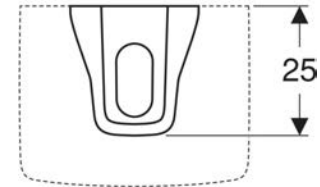

Geberit Selnova Square wall-hung bidet

CHARACTERISTICS

- Wall-hung

TECHNICAL DATA

Product material

Sanitary ceramic

Art. no.	Colour / surface	Overflow	B cm	H cm	T cm
500.271.01.1	white	visible	35	35.5	53

Geberit Selnova Square half pedestal for handrinse basin