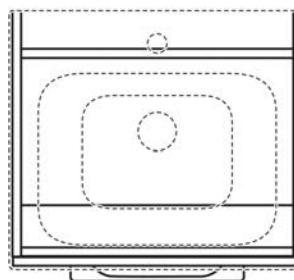

CHARACTERISTICS

- FSC™ C134279 certified
- Wall-hung
- With one door
- Opening with handle
- With one fixed shelf
- Door with soft closing
- Hinge side left or right
- Moisture-resistant

- Delivered preassembled

TECHNICAL DATA

Product material High-compressed three-layer chipboard

SCOPE OF DELIVERY

- Cabinet for vanity basin

- Handle
- Fastening material

ACCESSORIES

- Geberit Selnova Square set of narrow feet
- Geberit towel rail for bathroom furniture, with radius corner
- Geberit towel rail for bathroom furniture, with right-angled corner
- Geberit power socket element

Art. no.	Colour / surface	B cm	B1 cm	Washbasin width cm	H cm	T cm
501.216.00.1	white / high-gloss coated	53.8	47	55	63.5	50.2
501.220.00.1	white / high-gloss coated	58.8	52	60	63.5	50.2