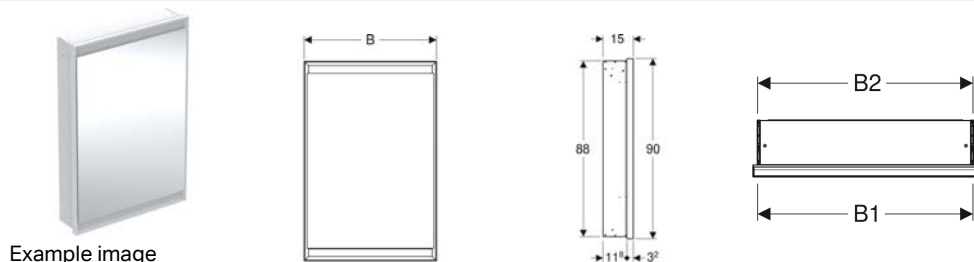

Geberit ONE mirror cabinet with ComfortLight and one door, concealed installation, height 90 cm

Application purposes

- For concealed installation

Characteristics

- With ComfortLight
- LED lighting
- Indirect lighting
- Internal lighting
- Lighting mood infinitely adjustable from orientation light to daylight
- Functions can be triggered via touch sensor
- DALI-compatible control
- Compatible with Geberit Home App
- Time slot in desired luminous intensity adjustable with Geberit Home App
- With one door
- Door mirrored on both sides
- With two power sockets
- Power sockets mounted on the internal side at the top left and top right

- Continuously movable glass shelves

Technical data

Protection degree	IP44
Nominal voltage	230 V AC
Operating voltage	24 V DC
Mains frequency	50 Hz
Product material	Aluminium
Light source energy efficiency class	E
Light colour	2200–4000 K
Service life LED lighting max.	72000 h
Measurement method	L80B10
Colour rendering index	90
Standard deviation of colour matching	3 SDCM

Scope of delivery

- 3 glass shelves
- Dummy cover for power socket left or right
- Mounting material

Art. no.	Colour / surface	B	B1	B2	H	H1	T	T1	T2	Protection class	Power consumption	Plug type	Power socket	Door	Luminous flux (max. / above / below)
505.800.00.1	aluminium anodised	60 cm	57.5 cm	58 cm	90 cm	88 cm	15 cm	11.8 cm	3.2 cm	I	60 W	CEE 7/16	CEE 7/3 (Schuko)	Hinges left	3273 / 2552 / 721 lm
505.800.00.2	white / aluminium powder-coated	60 cm	57.5 cm	58 cm	90 cm	88 cm	15 cm	11.8 cm	3.2 cm	I	60 W	CEE 7/16	CEE 7/3 (Schuko)	Hinges left	3273 / 2552 / 721 lm
505.800.00.7	black matt / aluminium powder-coated	60 cm	57.5 cm	58 cm	90 cm	88 cm	15 cm	11.8 cm	3.2 cm	I	60 W	CEE 7/16	CEE 7/3 (Schuko)	Hinges left	3273 / 2552 / 721 lm
505.801.00.1	aluminium anodised	60 cm	57.5 cm	58 cm	90 cm	88 cm	15 cm	11.8 cm	3.2 cm	I	60 W	CEE 7/16	CEE 7/3 (Schuko)	Hinges right	3273 / 2552 / 721 lm
505.801.00.2	white / aluminium powder-coated	60 cm	57.5 cm	58 cm	90 cm	88 cm	15 cm	11.8 cm	3.2 cm	I	60 W	CEE 7/16	CEE 7/3 (Schuko)	Hinges right	3273 / 2552 / 721 lm