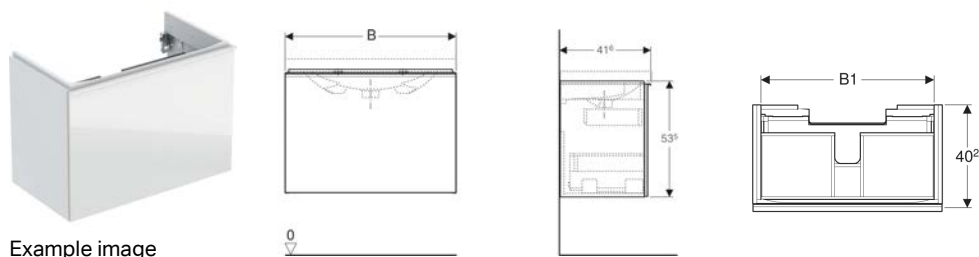

Geberit Acanto cabinet for washbasin, with one drawer and one internal drawer, small projection, with trap

Characteristics

- FSC™ C134279 certified
- Wall-hung
- With one drawer
- With one internal drawer
- Opening with handle
- Drawer with soft closing

- Small projection
- Moisture-resistant
- Front made of chipboard with glass cover
- Delivered preassembled

Technical data

Product material	High-compressed three-layer chipboard
Drawer load max.	30 kg

Scope of delivery

- Cabinet for washbasin
- Bottle trap with dip tube, space-saving model, ø 32 mm
- Fastening material

Art. no.	Colour / surface	B	B1	Washbasin width	H	T
500.614.01.2	Body: white / high-gloss coated Drawers: white / shiny glass	59.5 cm	53.1 cm	60 cm	53.5 cm	41.6 cm
500.614.16.1 *	Body: black / matt coated Drawers: black / shiny glass	59.5 cm	53.1 cm	60 cm	53.5 cm	41.6 cm
500.614.JK.2	Body: lava / matt coated Drawers: lava / shiny glass	59.5 cm	53.1 cm	60 cm	53.5 cm	41.6 cm
500.614.JL.2 *	Body: sand grey / matt coated Drawers: sand grey / shiny glass	59.5 cm	53.1 cm	60 cm	53.5 cm	41.6 cm
500.615.01.2	Body: white / high-gloss coated Drawers: white / shiny glass	74 cm	67.6 cm	75 cm	53.5 cm	41.6 cm
500.615.16.1 *	Body: black / matt coated Drawers: black / shiny glass	74 cm	67.6 cm	75 cm	53.5 cm	41.6 cm
500.615.JK.2	Body: lava / matt coated Drawers: lava / shiny glass	74 cm	67.6 cm	75 cm	53.5 cm	41.6 cm
500.615.JL.2 *	Body: sand grey / matt coated Drawers: sand grey / shiny glass	74 cm	67.6 cm	75 cm	53.5 cm	41.6 cm
500.616.01.2	Body: white / high-gloss coated Drawers: white / shiny glass	89 cm	82.6 cm	90 cm	53.5 cm	41.6 cm
500.616.16.1 *	Body: black / matt coated Drawers: black / shiny glass	89 cm	82.6 cm	90 cm	53.5 cm	41.6 cm
500.616.JK.2	Body: lava / matt coated Drawers: lava / shiny glass	89 cm	82.6 cm	90 cm	53.5 cm	41.6 cm
500.616.JL.2 *	Body: sand grey / matt coated Drawers: sand grey / shiny glass	89 cm	82.6 cm	90 cm	53.5 cm	41.6 cm

* Order-based production

Accessories

- Geberit power socket element
- Geberit Acanto organising box