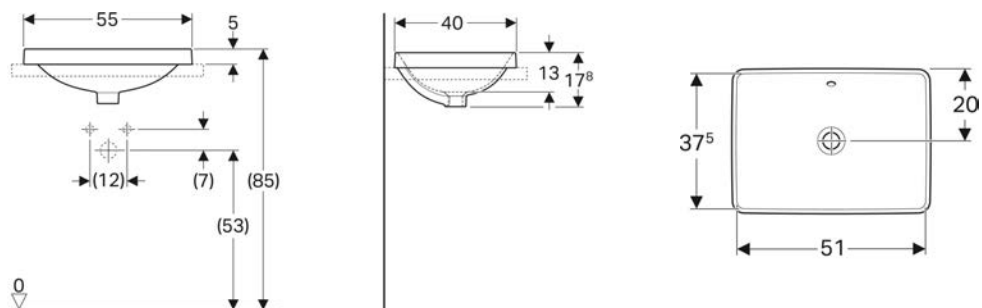

Geberit VariForm countertop washbasin, rectangular

APPLICATION PURPOSES

- For mounting in washtops from above

CHARACTERISTICS

- Rectangular
- Easy to mount thanks to provided cut-out template

TECHNICAL DATA

Product material Fine fireclay

SCOPE OF DELIVERY

- Template

ACCESSORIES

- Geberit waste outlet with free outlet and valve cover
- Geberit waste outlet with free outlet, screen

Art. no.	Colour / surface	Tap hole	Overflow	B cm	H cm	T cm
500.736.01.2	white	without	visible	55	17.8	40
500.738.01.2 *	white	without	without	55	17.8	40

* Order-based production