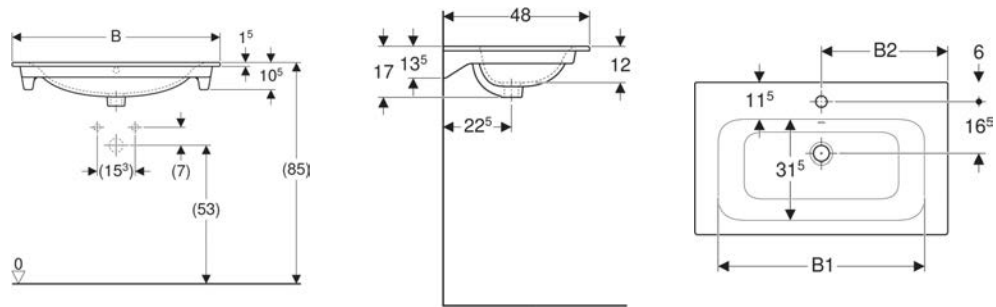

Geberit Selnova Square vanity basin

Example image

APPLICATION PURPOSES

- For mounting on washbasin cabinets

CHARACTERISTICS

- Slim rim

TECHNICAL DATA

Product material

Fine fireclay

Art. no.	Colour / surface	Tap hole	Overflow	B cm	B1 cm	B2 cm	Cabinet width cm	H cm	T cm
500.993.00.1	white	central	visible	55	49	27.5	53.8	17	48
500.994.00.1	white	central	visible	60	54	30	58.8	17	48
500.995.00.1	white	central	visible	80	74	40	78.8	17	48
500.997.00.1	white	central	visible	100	94	50	98.8	17	48