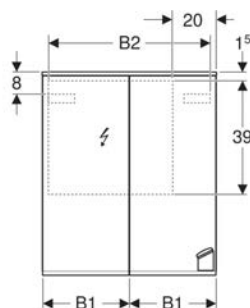

CHARACTERISTICS

- Suitable for all bathroom series
- FSC™ C134279 certified
- LED lighting
- Indirect lighting
- Touch-sensor switch for the upper light
- Touch-sensor switch for the bottom light
- Orientation light can be deactivated
- Power socket
- Mirrored body
- Mirrored back side
- With two doors
- Doors mirrored on both sides

- Movable glass shelves
- Magnifying mirror
- Magnetic holder

TECHNICAL DATA

Protection degree	IP44
Nominal voltage	220–240 V AC
Operating voltage	12 V DC
Mains frequency	50 / 60 Hz
Output voltage	12 V DC
Product material	High-compressed three-layer chipboard

Light source energy efficiency class	F
Light colour	4200 K
Service life of LED lighting	60000 h
Measurement method	LM-80
Colour rendering index min.	80

SCOPE OF DELIVERY

- Mirror cabinet
- 2 glass shelves
- Magnifying mirror
- Magnetic holder
- Fastening material

Art. no.	Colour / surface	B cm	B1 cm	B2 cm	H cm	T cm	Protection class	Power consumption W	Plug type	Power socket	Luminous flux lm	Luminous flux, indirect lm
500.206.00.1	Body: outside mirrored Doors: inside and outside mirrored	75	37.3	69.6	70	17.2	I	12.25	CEE 7/4 (Schuko)	CEE 7/3 (Schuko)	1260	455