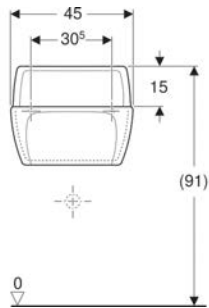

Geberit Publica cleaner sink for hinged grating

APPLICATION PURPOSES

- For pouring out waste water
- For cleaning very dirty objects
- For industry and commerce
- For schools and other educational facilities
- For private areas

CHARACTERISTICS

- Drain hole $\varnothing$ 62 mm

TECHNICAL DATA

Product material Fireclay

SCOPE OF DELIVERY

- Cleaner sink

TO ORDER ADDITIONALLY

- Hinged grating made of stainless steel, with buffers
- Sink rim guard

ACCESSORIES

- Geberit waste outlet with overflow pipe, for cleaner sink
- Geberit P-trap for kitchen sink, horizontal outlet

Art. no.	Colour / surface	Overflow	B cm	H cm	T cm
367200000	white	without	45	35	33.5