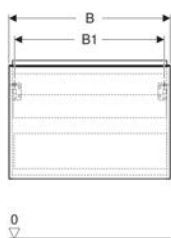

Characteristics

- FSC™ C134279 certified
- Wall-hung
- With one drawer
- With one internal drawer
- Opening with handle
- Exchangeable handle

- Drawer with soft closing
- Drawer without trap cutout
- Moisture-resistant
- Delivered preassembled

Technical data

Product material	High-compressed three-layer chipboard
Drawer load max.	30 kg

Scope of delivery

- Cabinet for washbasin
- Fastening material

Art. no.	Mix & Match	Colour / surface	B	B1	B2	B3	Washbasin width	H	T	
503.003.01.1	Yes	Body and front: white / high-gloss coated Handle: white / matt powder-coated	59.2 cm	53.8 cm	56 cm	51.8 cm	60 cm	54.1 cm	47.5 cm	New
503.003.01.2	Yes	Body: white / high-gloss coated Front: white / shiny glass Handle: white / matt powder-coated	59.2 cm	53.8 cm	56 cm	51.8 cm	60 cm	54.1 cm	47.5 cm	New
503.003.01.3 *	Yes	Body and front: white / matt coated Handle: white / matt powder-coated	59.2 cm	53.8 cm	56 cm	51.8 cm	60 cm	54.1 cm	47.5 cm	New
503.003.JH.1	Yes	Body and front: oak / wood-textured melamine Handle: lava / matt powder-coated	59.2 cm	53.8 cm	56 cm	56 cm	60 cm	54.1 cm	47.5 cm	New
503.003.JK.1	Yes	Body and front: lava / matt coated Handle: lava / matt powder-coated	59.2 cm	53.8 cm	56 cm	51.8 cm	60 cm	54.1 cm	47.5 cm	New
503.003.JK.2	Yes	Body: lava / matt coated Front: lava / shiny glass Handle: lava / matt powder-coated	59.2 cm	53.8 cm	56 cm	51.8 cm	60 cm	54.1 cm	47.5 cm	New
503.003.JR.1 *	Yes	Body and front: hickory / wood-textured melamine Handle: lava / matt powder-coated	59.2 cm	53.8 cm	56 cm	51.8 cm	60 cm	54.1 cm	47.5 cm	New
503.004.01.1	Yes	Body and front: white / high-gloss coated Handle: white / matt powder-coated	74 cm	68.8 cm	70.8 cm	66.5 cm	75 cm	54.1 cm	47.5 cm	New
503.004.01.2	Yes	Body: white / high-gloss coated Front: white / shiny glass Handle: white / matt powder-coated	74 cm	68.8 cm	70.8 cm	66.5 cm	75 cm	54.1 cm	47.5 cm	New
503.004.01.3 *	Yes	Body and front: white / matt coated Handle: white / matt powder-coated	74 cm	68.8 cm	70.8 cm	66.5 cm	75 cm	54.1 cm	47.5 cm	New