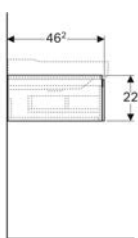

Characteristics

- FSC™ C134279 certified
- Wall-hung
- With one drawer
- Opening with push-to-open mechanism
- Drawer with antislip mat
- Drawer with LED light
- Moisture-resistant
- Delivered preassembled

Technical data

Protection degree	IP21
Nominal voltage	230 V AC
Operating voltage	12 V DC
Mains frequency	50 Hz
Product material	High-compressed three-layer chipboard
Drawer load max.	30 kg
Light source energy efficiency class	F
Light colour	3000 K

Scope of delivery

- Fastening material

Art. no.	Colour / surface	B	B1	B2	B3	Washbasin width	H	T	Protection class	Power consumption	Luminous flux
500.505.00.1 *	greige / matt coated	58 cm	54.6 cm	10 cm	51.6 cm	60 cm	22 cm	46.2 cm	II	2.25 W	270 lm
500.505.01.1	white / high-gloss coated	58 cm	54.6 cm	10 cm	51.6 cm	60 cm	22 cm	46.2 cm	II	2.25 W	270 lm
500.505.43.1	scultura grey / wood-textured melamine	58 cm	54.6 cm	10 cm	51.6 cm	60 cm	22 cm	46.2 cm	II	2.25 W	270 lm
500.508.00.1 *	greige / matt coated	88 cm	84.6 cm	23 cm	81.6 cm	90 cm	22 cm	46.2 cm	II	3.75 W	450 lm
500.508.01.1	white / high-gloss coated	88 cm	84.6 cm	23 cm	81.6 cm	90 cm	22 cm	46.2 cm	II	3.75 W	450 lm
500.508.43.1	scultura grey / wood-textured melamine	88 cm	84.6 cm	23 cm	81.6 cm	90 cm	22 cm	46.2 cm	II	3.75 W	450 lm

* Order-based production

Accessories

- Geberit Xeno² drawer insert, T-partition, for top drawer
- Geberit Xeno² drawer insert, H-partition, for top drawer
- Geberit towel rail for bathroom furniture, with right-angled corner
- Geberit towel rail for bathroom furniture, with radius corner
- Geberit power socket element