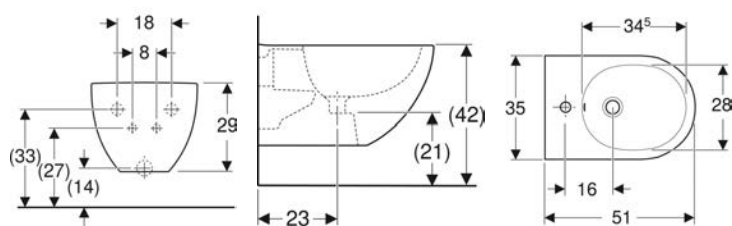

Product material

Sanitary ceramic

Scope of delivery

- Fastening material

Art. no.	Colour / surface	Overflow	B	H	T
500.603.01.2	white	visible	35 cm	42.5 cm	51 cm

Geberit Acanto wall-hung bidet, shrouded

Example image