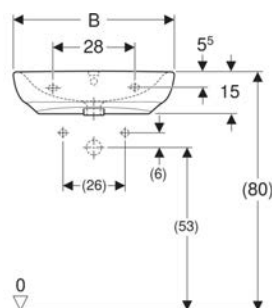

APPLICATION PURPOSES

- Suitable for use by wheelchair users

CHARACTERISTICS

- Ergonomically shaped front
- Shallow bowl

TECHNICAL DATA

Product material

Sanitary ceramic

SCOPE OF DELIVERY

- Washbasin

ACCESSORIES

- Geberit concealed trap for washbasin, with in-wall cabinet, ready-to-fit set, screen valve and overflow pipe, horizontal outlet
- Geberit set of concealed trap for washbasin, horizontal outlet

- Geberit dip tube trap for washbasin, space-saving model, horizontal outlet
- Geberit waste outlet with free outlet and valve cover
- Geberit waste outlet with free outlet, screen
- Geberit dip tube trap for washbasin, horizontal outlet
- Geberit fastening material for washbasin

Art. no.	Colour / surface	Tap hole	Overflow	B cm	B1 cm	B2 cm	B3 cm	H cm	T cm
500.187.01.1	white	central	without	55	48	54	27.5	16	55
500.302.01.1	white	central	visible	55	48	54	27.5	16	55
500.188.01.1	white	central	without	65	58	64	32.5	16	55