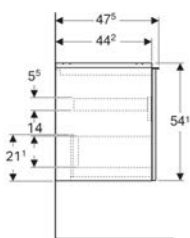

Characteristics

- FSC™ C134279 certified
- Wall-hung
- With one drawer
- With one internal drawer
- Opening with handle
- Exchangeable handle

- Drawer with soft closing
- Drawer without trap cutout
- Moisture-resistant
- Delivered preassembled

Technical data

Product material	High-compressed three-layer chipboard
Drawer load max.	30 kg

Scope of delivery

- Cabinet for washbasin
- Fastening material

Art. no.	Mix & Match	Colour / surface	B	B1	B2	B3	Washbasin width	H	T	
503.003.01.1	Yes	Body and front: white / high-gloss coated Handle: white / matt powder-coated	59.2 cm	53.8 cm	56 cm	51.8 cm	60 cm	54.1 cm	47.5 cm	New
503.003.01.2	Yes	Body: white / high-gloss coated Front: white / shiny glass Handle: white / matt powder-coated	59.2 cm	53.8 cm	56 cm	51.8 cm	60 cm	54.1 cm	47.5 cm	New
503.003.01.3 *	Yes	Body and front: white / matt coated Handle: white / matt powder-coated	59.2 cm	53.8 cm	56 cm	51.8 cm	60 cm	54.1 cm	47.5 cm	New
503.003.JH.1	Yes	Body and front: oak / wood-textured melamine Handle: lava / matt powder-coated	59.2 cm	53.8 cm	56 cm	56 cm	60 cm	54.1 cm	47.5 cm	New
503.003.JK.1	Yes	Body and front: lava / matt coated Handle: lava / matt powder-coated	59.2 cm	53.8 cm	56 cm	51.8 cm	60 cm	54.1 cm	47.5 cm	New
503.003.JK.2	Yes	Body: lava / matt coated Front: lava / shiny glass Handle: lava / matt powder-coated	59.2 cm	53.8 cm	56 cm	51.8 cm	60 cm	54.1 cm	47.5 cm	New
503.003.JR.1 *	Yes	Body and front: hickory / wood-textured melamine Handle: lava / matt powder-coated	59.2 cm	53.8 cm	56 cm	51.8 cm	60 cm	54.1 cm	47.5 cm	New
503.004.01.1	Yes	Body and front: white / high-gloss coated Handle: white / matt powder-coated	74 cm	68.8 cm	70.8 cm	66.5 cm	75 cm	54.1 cm	47.5 cm	New
503.004.01.2	Yes	Body: white / high-gloss coated Front: white / shiny glass Handle: white / matt powder-coated	74 cm	68.8 cm	70.8 cm	66.5 cm	75 cm	54.1 cm	47.5 cm	New
503.004.01.3 *	Yes	Body and front: white / matt coated Handle: white / matt powder-coated	74 cm	68.8 cm	70.8 cm	66.5 cm	75 cm	54.1 cm	47.5 cm	New