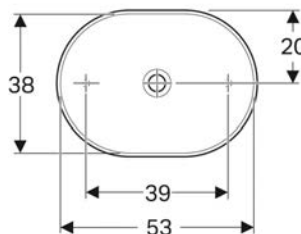

Geberit VariForm lay-on washbasin, elliptic

APPLICATION PURPOSES

- For mounting on washtops

CHARACTERISTICS

- Suitable for all VariForm bathroom furniture
- Elliptic
- Easy to mount thanks to provided cut-out template

- Can be installed with a washbasin cabinet

TECHNICAL DATA

Product material Fine fireclay

SCOPE OF DELIVERY

- Fastening material

- Template

ACCESSORIES

- Geberit waste outlet with free outlet and valve cover
- Geberit waste outlet with free outlet, screen

Art. no.	Colour / surface	Tap hole	Overflow	B cm	H cm	T cm
500.774.01.2	white	without	without	55	15.8	40