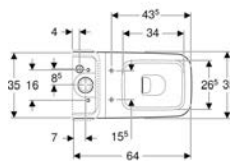

Application purposes

- For close-coupled exposed cistern

Characteristics

- Floor-standing
- Washdown WC
- With flush rim

- Horizontal or vertical outlet
- Type 1, full flush volume 6 l, in accordance with EN 997
- Shrouded
- Hidden fastening

Technical data

Product material	Sanitary ceramic
Height-adjustable	No

Scope of delivery

- WC ceramic appliance

- Fastening material

To order additionally

- Cistern

- WC seat

Art. no.	Colour / surface	B	H	T
200920000	white	35 cm	40 cm	64 cm

Accessories

- Geberit P-bend set for floor-standing WC
- Geberit connection set for floor-standing WC
- Geberit connection bend 90° set with extension
- Geberit connection bend 90°