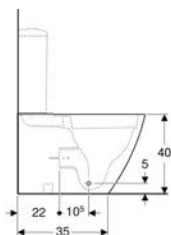

Application purposes

- For close-coupled exposed cistern

Characteristics

- Floor-standing
- Washdown WC
- With flush rim

- Horizontal or vertical outlet
- Type 1, full flush volume 6 l, in accordance with EN 997
- Shrouded
- Hidden fastening

Technical data

Product material	Sanitary ceramic
Height-adjustable	No

Scope of delivery

- WC ceramic appliance

- Fastening material

To order additionally

- Cistern

- WC seat

Art. no.	Colour / surface	B	H	T
200920000	white	35 cm	40 cm	64 cm

Accessories

- Geberit P-bend set for floor-standing WC
- Geberit connection set for floor-standing WC
- Geberit connection bend 90° set with extension
- Geberit connection bend 90°