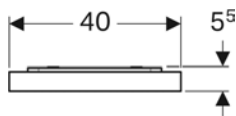

Characteristics

- LED lighting
- Heated rear to prevent mirror steaming up
- Touch-sensor switch
- Dimmable
- With memory function for the lighting

Technical data

Protection degree	IP44
Nominal voltage	100–230 V AC
Operating voltage	12 V DC
Mains frequency	50 / 60 Hz
Output voltage	12 V DC
Product material	Glass
Light source energy efficiency class	F
Light colour	4200 K

Art. no.	Colour / surface	B	B1	H	T	Protection class	Power consumption	Power consumption of mirror heating	Luminous flux
500.520.00.1	aluminium brushed	40 cm	20 cm	91 cm	5.5 cm	I	9.4 W	18 W	975 lm