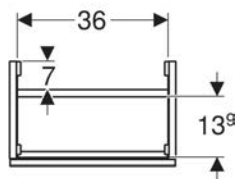

Characteristics

- FSC™ C134279 certified
- Wall-hung
- With one door
- Hinge side left or right
- Opening with push-to-open mechanism

- Door with soft closing
- Moisture-resistant
- Delivered preassembled

Technical data

Product material | High-compressed three-layer chipboard

Scope of delivery

- Cabinet for handrinse basin
- Fastening material

Art. no.	Colour / surface	B	Washbasin width	H	T	
503.001.01.1	Body and front: white / high-gloss coated Handle: white / matt powder-coated	39.2 cm	40 cm	53.9 cm	24.6 cm	New
503.001.01.2	Body: white / high-gloss coated Front: white / shiny glass Handle: white / matt powder-coated	39.2 cm	40 cm	53.9 cm	24.6 cm	New
503.001.01.3 *	Body and front: white / matt coated Handle: white / matt powder-coated	39.2 cm	40 cm	53.9 cm	24.6 cm	New
503.001.JH.1	Body and front: oak / wood-textured melamine Handle: lava / matt powder-coated	39.2 cm	40 cm	53.9 cm	24.6 cm	New
503.001.JK.1	Body and front: lava / matt coated Handle: lava / matt powder-coated	39.2 cm	40 cm	53.9 cm	24.6 cm	New
503.001.JK.2	Body: lava / matt coated Front: lava / shiny glass Handle: lava / matt powder-coated	39.2 cm	40 cm	53.9 cm	24.6 cm	New
503.001.JR.1 *	Body and front: hickory / wood-textured melamine Handle: lava / matt powder-coated	39.2 cm	40 cm	53.9 cm	24.6 cm	New

* Order-based production