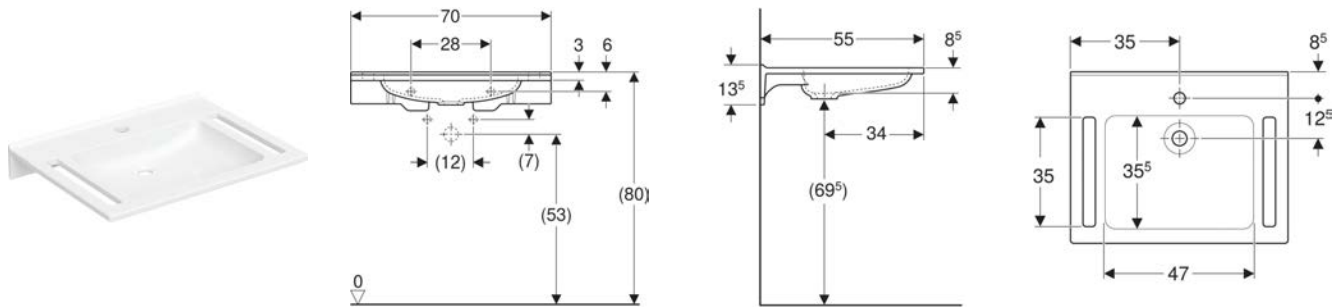

Geberit Publica washbasin, square design, with cut-outs, barrier-free

APPLICATION PURPOSES

- Suitable for use by wheelchair users
- Suitable for barrier-free construction

CHARACTERISTICS

- Barrier-free
- Square design
- Cut-outs for gripping
- With upstand to the wall
- Antibacterial