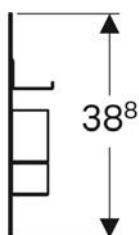

Characteristics

- Storage boxes of different sizes
- Storage boxes fixed with magnetic fixing

Technical data

Product material

Steel

Scope of delivery

- Magnetic board
- Storage boxes

Art. no.	Colour / surface
500.649.01.2	Magnetic board: white / matt powder-coated Storage boxes with magnetic fixing: lava / matt powder-coated
500.649.16.1	Magnetic board: black / matt powder-coated Storage boxes with magnetic fixing: lava / matt powder-coated
500.649.JK.2	Magnetic board: lava / matt powder-coated Storage boxes with magnetic fixing: lava / matt powder-coated
500.649.JL.2	Magnetic board: sand grey / matt powder-coated Storage boxes with magnetic fixing: lava / matt powder-coated