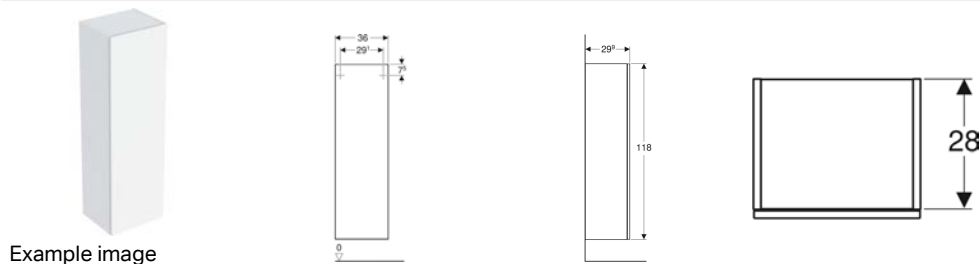

Geberit Smyle Square medium cabinet with one door

Characteristics

- FSC™ C134279 certified
- Wall-hung
- Can be connected with low cabinet to form a tall cabinet
- With one door
- Door with soft closing
- Opening with push-to-open mechanism

- Movable glass shelves
- Hinge side left or right
- Mirror on inside of door
- Moisture-resistant
- Delivered preassembled

Technical data

Product material | High-compressed three-layer chipboard

Scope of delivery

- Side cabinet
- 3 glass shelves
- Fastening material

Art. no.	Colour / surface	B	H	T
500.361.00.1	white / high-gloss coated	36 cm	118 cm	29.9 cm
500.361.JK.1 *	lava / matt coated	36 cm	118 cm	29.9 cm
500.361.JL.1 *	sand grey / high-gloss coated	36 cm	118 cm	29.9 cm
500.361.JR.1	hickory / wood-textured melamine	36 cm	118 cm	29.9 cm

* Order-based production

Accessories

- Geberit towel hook
- Geberit power socket element
- Geberit set of feet