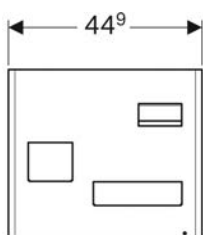

Characteristics

- Storage boxes of different sizes
- Storage boxes fixed with magnetic fixing

Technical data

Product material

Steel

Scope of delivery

- Magnetic board
- Storage boxes

Art. no.	Colour / surface
500.649.01.2	Magnetic board: white / matt powder-coated Storage boxes with magnetic fixing: lava / matt powder-coated
500.649.16.1	Magnetic board: black / matt powder-coated Storage boxes with magnetic fixing: lava / matt powder-coated
500.649.JK.2	Magnetic board: lava / matt powder-coated Storage boxes with magnetic fixing: lava / matt powder-coated
500.649.JL.2	Magnetic board: sand grey / matt powder-coated Storage boxes with magnetic fixing: lava / matt powder-coated