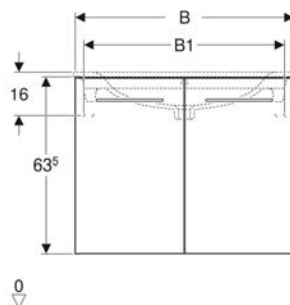

CHARACTERISTICS

- FSC™ C134279 certified
- Wall-hung
- With two doors
- Opening with handle
- With one fixed shelf
- Door with soft closing
- Moisture-resistant
- Delivered preassembled

TECHNICAL DATA

Product material High-compressed three-layer chipboard

SCOPE OF DELIVERY

- Cabinet for vanity basin
- Handle
- Fastening material

ACCESSORIES

- Geberit Selnova Square set of narrow feet
- Geberit towel rail for bathroom furniture, with radius corner
- Geberit towel rail for bathroom furniture, with right-angled corner
- Geberit power socket element

Art. no.	Colour / surface	B cm	B1 cm	Washbasin width cm	H cm	T cm
501.224.00.1	white / high-gloss coated	78.8	72	80	63.5	50.2
501.228.00.1	white / high-gloss coated	98.8	92	100	63.5	50.2