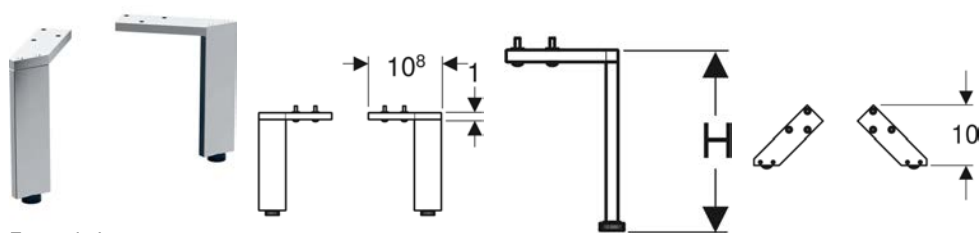

Geberit set of narrow feet

Example image

Characteristics

- Height adjustable for compensating floor unevenness

Technical data

Product material

Aluminium

Scope of delivery

- Set of 2 pieces

- Fastening material

Art. no.	Colour / surface	H
500.367.00.1	bright chrome-plated	15.1–15.4 cm
500.657.00.2	bright chrome-plated	31.6 cm
500.658.00.2	bright chrome-plated	28.1 cm
502.329.00.1	bright chrome-plated	18 cm
502.330.00.1	bright chrome-plated	21.7 cm