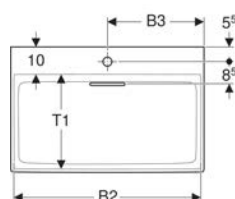

Characteristics

- Can be installed with a washbasin cabinet
- Horizontal outlet
- Hidden overflow function
- Actuation using tie rod

- With integrated hair trap
- Hygienic with optimum flow behaviour
- According to recommendation in line with SINTEF

Technical data

Product material | Fine fireclay

Scope of delivery

- Washbasin
- Drain cover with comb insert, magnetic fixing
- Geberit washbasin connector and trap, space-saving model

Art. no.	Mix & Match	Colour / surface	Tap hole	Overflow	B	B1	B2	B3	Cabinet width	H	T	T1	T2	Fastening points
505.033.00.1	Yes	Washbasin: white / KeraTect Cover: glossy white	without	without	60 cm		57.9 cm		60 cm	14 cm	48 cm	37 cm	37 cm	2
505.034.00.1	Yes	Washbasin: white / KeraTect Cover: glossy white	central	without	60 cm		57.9 cm	30.1 cm	60 cm	14 cm	48 cm	37 cm	37 cm	2
505.035.00.1	Yes	Washbasin: white / KeraTect Cover: glossy white	without	without	75 cm		72.5 cm		75 cm	14 cm	48 cm	37 cm	37 cm	2
505.036.00.1	Yes	Washbasin: white / KeraTect Cover: glossy white	central	without	75 cm		72.5 cm	37.5 cm	75 cm	14 cm	48 cm	37 cm	37 cm	2
505.037.00.1	Yes	Washbasin: white / KeraTect Cover: glossy white	without	without	90 cm	17.2 cm	87.1 cm		90 cm	14 cm	48 cm	37 cm	37 cm	4
505.038.00.1	Yes	Washbasin: white / KeraTect Cover: glossy white	central	without	90 cm	17.2 cm	87.1 cm	44.9 cm	90 cm	14 cm	48 cm	37 cm	37 cm	4
505.045.00.1	No	Washbasin: white / KeraTect Cover: glossy white	without	without	105 cm	18 cm	101.9 cm		105 cm	14 cm	48 cm	37 cm	37 cm	4