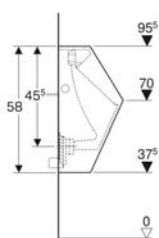

Application purposes

- For operating with automatic, water-saving flush
- For operation with manual or automatic flush actuation
- For concealed urinal flush controls
- For concealed urinal flush controls, hidden
- For exposed urinal flush controls, hidden

- With flush rim
- Hidden trap
- Hidden fastening
- Fulfils requirements in accordance with EN 13407

Characteristics

- Wall-hung

Technical data

Flush volume small, adjustment range	1 l
Product material	Sanitary ceramic

Scope of delivery

- Urinal ceramic
- Fastening material for urinal

Art. no.	Colour / surface	B	H	T	Inlet	Outlet	Aim
500.254.01.1	white	32.5 cm	58 cm	30 cm	rear	to the rear	no

Accessories

- Geberit flush bend extension with sleeve
- Geberit inlet connection piece for urinals
- Geberit urinal trap, horizontal outlet
- Geberit urinal trap d40, horizontal outlet

- Urinal trap not included in scope of delivery
- Electrical connection required for urinal flush controls with mains operation