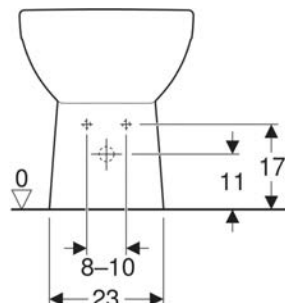

Geberit Selnova Square Premium floor-standing bidet, back-to-wall, semi-shrouded

CHARACTERISTICS

- Back-to-wall
- Floor-standing
- Hidden water supply connection
- Semi-shrouded

- Hidden fastening

TECHNICAL DATA

Product material

Sanitary ceramic

SCOPE OF DELIVERY

- Fastening material

TO ORDER ADDITIONALLY

- P-trap

Art. no.	Colour / surface	Overflow	B cm	H cm	T cm
500.483.01.1	white	visible	35	40	53