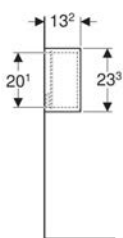

Application purposes

- For Geberit ONE, iCon, Acanto and VariForm series

Characteristics

- FSC™ C134279 certified
- Wall-hung

- Hidden fastening
- Moisture-resistant
- Delivered preassembled

Technical data

Product material | High-compressed three-layer chipboard

Scope of delivery

- High-level cabinet

- Fastening material

Art. no.	Colour / surface	B	H	T
502.321.01.1	white / high-gloss coated	22.5 cm	23.3 cm	13.2 cm
502.321.01.3 *	white / matt coated	22.5 cm	23.3 cm	13.2 cm
502.321.JH.1	oak / wood-textured melamine	22.5 cm	23.3 cm	13.2 cm
502.321.JK.1	lava / matt coated	22.5 cm	23.3 cm	13.2 cm
502.321.JL.1 *	sand grey / high-gloss coated	22.5 cm	23.3 cm	13.2 cm
502.321.JR.1 *	hickory / wood-textured melamine	22.5 cm	23.3 cm	13.2 cm

* Order-based production

Accessories

- Geberit towel hook