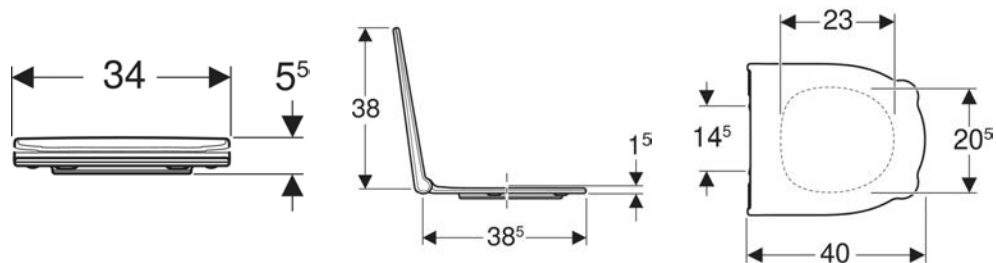

APPLICATION PURPOSES

- For WCs for children, Rimfree

CHARACTERISTICS

- Child-friendly design

- Handles adapted to children's hands for easy and hygienic opening and closing
- WC seat ring with overhang for protection against urine splashes
- Rounded edges for avoiding injuries
- Easy to clean
- WC seat with EasyMount hinges
- Sandwich shape

TECHNICAL DATA

Product material	Thermoset
Fastening distance	14.5 cm

SCOPE OF DELIVERY

- WC seat

Art. no.	Colour / surface	B cm	H cm	T cm	Soft-closing mechanism	Fastening
502.969.01.1 New	white	34	5.5	40	no	from above
502.969.79.1 New	forest green	34	5.5	40	no	from above
502.969.FY.1 New	carmine red	34	5.5	40	no	from above