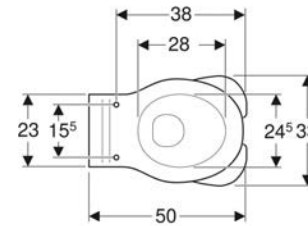

Geberit Bambini floor-standing WC for children, washdown, lion paw design, for WC seat

APPLICATION PURPOSES

- For children
- For childcare
- For concealed cisterns
- For low, half-high and high level exposed cisterns
- For pressure flushing valves

- Washdown WC
- With flush rim
- Type 1, full flush volume 6 l, in accordance with EN 997
- Horizontal outlet
- With climbing aid
- With feet in lion paw design

SCOPE OF DELIVERY

- WC ceramic appliance

TO ORDER ADDITIONALLY

- WC seat or WC seat ring
- Fastening material

CHARACTERISTICS

- Floor-standing

TECHNICAL DATA

Product material: Sanitary ceramic
Height-adjustable: No

ACCESSORIES

- Geberit Bambini connection set for WC for children

Art. no.	Colour / surface	B cm	H cm	T cm
212000000	white	33	34	50