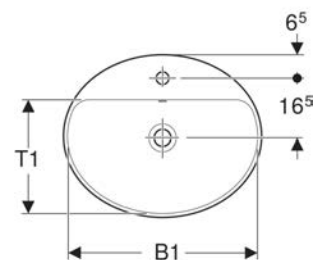

APPLICATION PURPOSES

- For mounting in washtops from above

CHARACTERISTICS

- Oval
- Easy to mount thanks to provided cut-out template

TECHNICAL DATA

Product material Sanitary ceramic

SCOPE OF DELIVERY

- Template

ACCESSORIES

- Geberit waste outlet with free outlet and valve cover
- Geberit waste outlet with free outlet, screen

Art. no.	Colour / surface	Tap hole	Overflow	B cm	B1 cm	H cm	T cm	T1 cm
500.712.01.2	white	central	visible	50	47.8	17.8	45	31.5
500.714.01.2 *	white	central	without	50	47.8	17.8	45	31.5
500.720.01.2	white	central	visible	55	52.8	17.8	45	31.5
500.722.01.2 *	white	central	without	55	52.8	17.8	45	31.5
500.724.01.2	white	central	visible	60	58	17.8	48	34.5