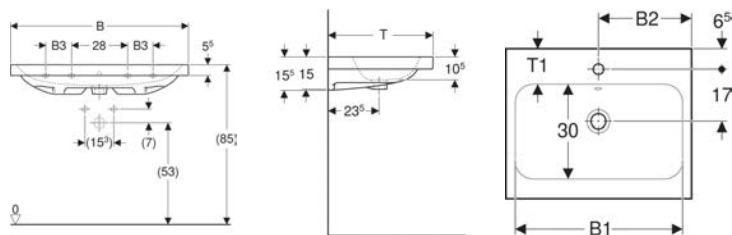

Scope of delivery

- Fastening material

To order additionally

- WC seat

Art. no.	Colour / surface	B	H	T
501.661.00.1	white	35.5 cm	33 cm	53 cm

Geberit iCon Light washbasin

Example image

Characteristics