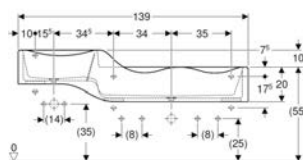

APPLICATION PURPOSES

- For mounting on mounting brackets
- For children
- For schools, childcare facilities and other educational facilities

CHARACTERISTICS

- Three washbasin areas
- Two outlets
- Small projection
- Wavy rim for easy tap access
- Rounded edges for avoiding injuries
- Antibacterial
- Shockproof
- Scratchproof
- Easy cleaning

- Seamless surface repair

TECHNICAL DATA

Product material Varicor

SCOPE OF DELIVERY

- Washing trough
- Fixing material for decorative cover
- Baffle plate made of PMMA

TO ORDER ADDITIONALLY

- Geberit Bambini decorative cover, front, for play and washspace, for three washbasin taps, lower basin on the right

- Geberit Bambini decorative cover, side, for play and washspace, lower basin
- Geberit Bambini decorative cover, side, for play and washspace, upper basin
- Geberit set of mounting brackets for play and washspace, for three washbasin taps

ACCESSORIES

- Geberit waste outlet with free outlet, screen
- Geberit waste outlet with free outlet and valve cover
- Geberit P-trap for washbasin, with sleeve, horizontal outlet

INFO

- When mounting in rows, a minimum distance of 5 cm between the basins and/or the wall side should be maintained

Art. no.	Colour / surface	Tap hole	Overflow	Drain	B cm	H cm	T cm
430350016	white alpine / matt	central, left and right	without	left and right	139	30	41.5