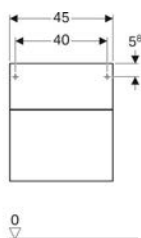

Characteristics

- FSC™ C134279 certified
- Wall-hung
- With two drawers
- Opening with push-to-open mechanism

- Moisture-resistant
- Delivered preassembled

Technical data

Product material	High-compressed three-layer chipboard
Drawer load max.	30 kg

Scope of delivery

- Fastening material

Art. no.	Colour / surface	B	H	T
500.504.00.1	* greige / matt coated	45 cm	51 cm	46.2 cm
500.504.01.1	white / high-gloss coated	45 cm	51 cm	46.2 cm
500.504.43.1	scultura grey / wood-textured melamine	45 cm	51 cm	46.2 cm

* Order-based production

Accessories

- Geberit Xeno² drawer insert, T-partition, for top drawer
- Geberit Xeno² drawer insert, H-partition, for top drawer
- Geberit Xeno² drawer insert, H-partition, for bottom drawer
- Geberit Xeno² glass shelf
- Geberit towel rail for bathroom furniture, with right-angled corner
- Geberit towel rail for bathroom furniture, with radius corner
- Geberit power socket element