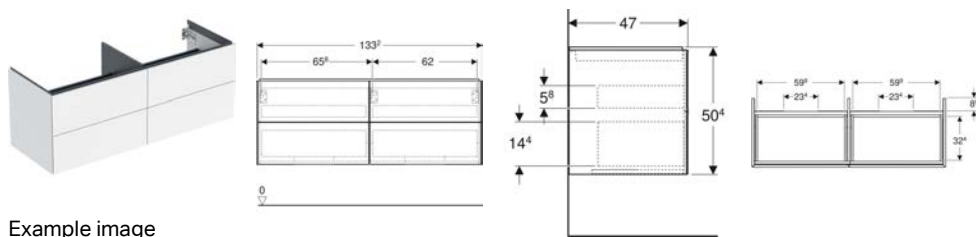

Geberit ONE cabinet for lay-on washbasin, with four drawers

Example image

Characteristics

- FSC™ C134279 certified
- Wall-hung
- Fully usable storage space in upper drawer
- With four drawers
- Opening with push-to-open mechanism

- Drawer with soft closing
- Moisture-resistant
- Delivered preassembled

Technical data

Product material	High-compressed three-layer chipboard
Drawer load max.	30 kg

Scope of delivery

- Cabinet for washbasin
- Fastening material

Art. no.	Colour / surface	B	Washbasin width	H	T
505.266.00.1	white / high-gloss coated	133.2 cm	135 cm	50.4 cm	47 cm
505.266.00.2 *	white / matt coated	133.2 cm	135 cm	50.4 cm	47 cm
505.266.00.3	lava / matt coated	133.2 cm	135 cm	50.4 cm	47 cm
505.266.00.4 *	sand grey / high-gloss coated	133.2 cm	135 cm	50.4 cm	47 cm
505.266.00.5	oak / wood-textured melamine	133.2 cm	135 cm	50.4 cm	47 cm
505.266.00.6 *	hickory / wood-textured melamine	133.2 cm	135 cm	50.4 cm	47 cm
505.266.00.7 *	greige / matt coated	133.2 cm	135 cm	50.4 cm	47 cm
505.266.00.8 *	black / matt coated	133.2 cm	135 cm	50.4 cm	47 cm

* Order-based production

Accessories

- Geberit set of drawer inserts for top drawer

- A Geberit washbasin connector, space-saving model is required for the installation of the base cabinet. See assortment overview washbasin series or online catalogue, washbasin accessories