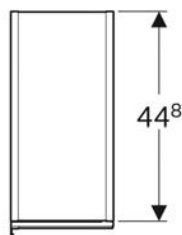

Characteristics

- FSC™ C134279 certified
- Wall-hung
- With two cargos
- Opening with handle
- Drawer with soft closing

- Moisture-resistant
- Front made of chipboard with glass cover
- Delivered preassembled

Technical data

Product material	High-compressed three-layer chipboard
Drawer load max.	30 kg

Scope of delivery

- Tall cabinet

- Fastening material

Art. no.	Colour / surface	B	H	T
500.638.01.2	Body: white / high-gloss coated Cargoes: white / shiny glass	22 cm	173 cm	47.6 cm
500.638.16.1 *	Body: black / matt coated Cargoes: black / shiny glass	22 cm	173 cm	47.6 cm
500.638.JK.2	Body: lava / matt coated Cargoes: lava / shiny glass	22 cm	173 cm	47.6 cm
500.638.JL.2 *	Body: sand grey / matt coated Cargoes: sand grey / shiny glass	22 cm	173 cm	47.6 cm

* Order-based production

Accessories

- Geberit towel hook