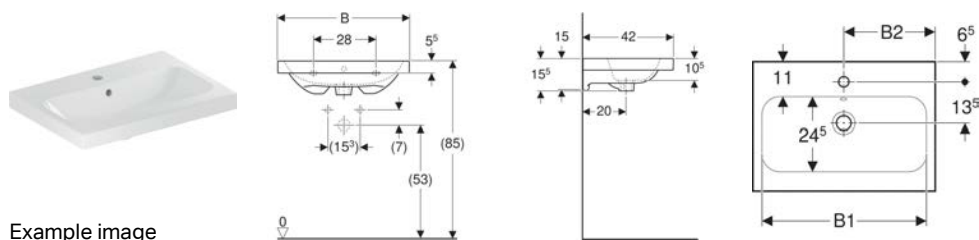

Art. no.	Washbasin width
502.350.00.1	75 cm
502.351.00.1	90 cm
502.352.00.1	105 cm
502.353.00.1	120 cm
502.354.00.1	135 cm

Geberit iCon Light washbasin, small projection

Example image

Characteristics

- Can be installed with a washbasin cabinet
- Small projection