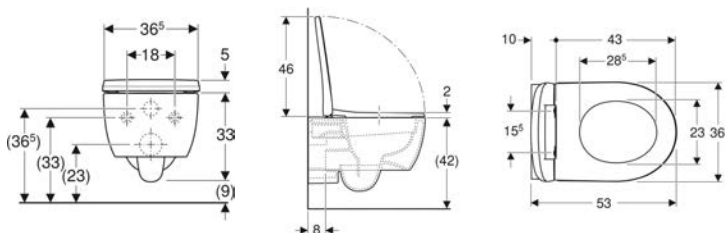

Geberit iCon wall-hung WC set, washdown, shrouded, Rimfree, with WC seat

Application purposes

- For concealed cisterns
- For pressure flushing valves

Characteristics

- Wall-hung
- Washdown WC
- Rimless WC ceramic appliance featuring Rimfree flush technology
- Easy fastening with Easy Fast Fixing (type EFF3)
- Type 1, full flush volume 6 / 5 / 4 l, in accordance with EN 997
- Type 2 in accordance with EN 997

- 4 l flush
- Shrouded
- Hidden fastening
- WC seat made of Duroplast, antibacterial
- Overlapping WC lid
- Slim design

Technical data

Product material	Sanitary ceramic
Fastening distance	18 cm
Height-adjustable	No

Scope of delivery

- WC ceramic appliance
- WC seat

- Fastening material

Art. no.	Colour / surface	B	H	T	Quick-release hinges	Soft-closing mechanism	Fastening	Hinge material
500.784.01.1	white	36.5 cm	38 cm	53 cm	yes	yes	from above	Chrome-plated brass

Phasing out

Accessories

- Geberit straight connector set for WC

- Depending on the installation type, 1 Geberit connection set for wall-hung WC is required for mounting