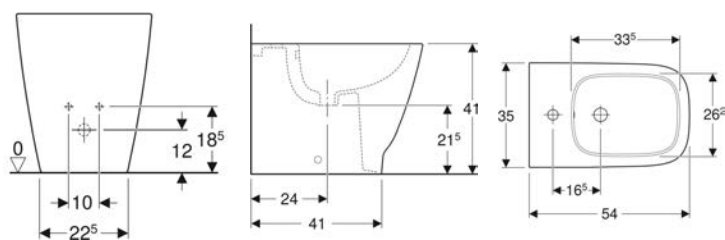

Characteristics

- Floor-standing
- Back-to-wall
- Hidden water supply connection

- Shrouded
- Hidden fastening

Technical data

Product material

Sanitary ceramic

Scope of delivery

- Fastening material

Art. no.	Colour / surface	Overflow	B	H	T
500.841.00.1	white	visible	35 cm	34.5 cm	54 cm