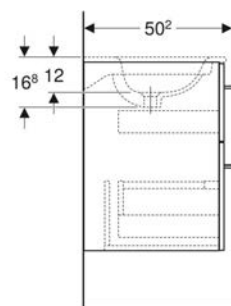

Product material

Sanitary ceramic

Art. no.	Colour / surface	Overflow	B cm	H cm	T cm
501.547.01.1	white	visible	35	26	54

Geberit Selnova Square cabinet for vanity basin, slim rim, with two drawers

Example image