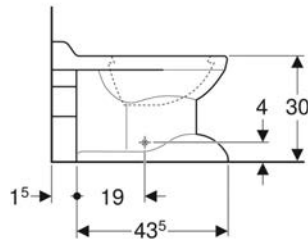

Geberit Bambini floor-standing WC for children, washdown, lion paw design, for WC seat

APPLICATION PURPOSES

- For children
- For childcare
- For concealed cisterns
- For low, half-high and high level exposed cisterns
- For pressure flushing valves

- Washdown WC
- With flush rim
- Type 1, full flush volume 6 l, in accordance with EN 997
- Horizontal outlet
- With climbing aid
- With feet in lion paw design

SCOPE OF DELIVERY

- WC ceramic appliance

TO ORDER ADDITIONALLY

- WC seat or WC seat ring
- Fastening material

CHARACTERISTICS

- Floor-standing

TECHNICAL DATA

Product material: Sanitary ceramic
Height-adjustable: No

ACCESSORIES

- Geberit Bambini connection set for WC for children

Art. no.	Colour / surface	B cm	H cm	T cm
212000000	white	33	34	50