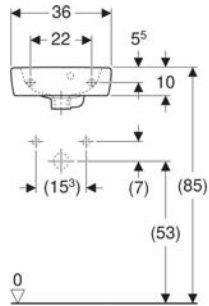

Geberit Selnova Square handrinse basin with asymmetrical overflow

CHARACTERISTICS

- Asymmetrical overflow
- Can be combined with full pedestal

TECHNICAL DATA

Product material: Sanitary ceramic

SCOPE OF DELIVERY

- Handrinse basin

ACCESSORIES

- Geberit dip tube trap for washbasin, horizontal outlet
- Geberit fastening material for handrinse basin

Art. no.	Colour / surface	Tap hole	Overflow	B cm	H cm	T cm
500.316.01.1	white	central	visible	36	15	28