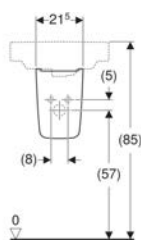

Application purposes

- For handrinse basins

Characteristics

- Easy fastening with Geberit fastening material Kerafix, for half pedestals

Scope of delivery

- Fastening material

Technical data

Product material

Sanitary ceramic

Art. no.	Colour / surface	B	H	T
500.575.01.1	white	21.5 cm	31.5 cm	23.5 cm