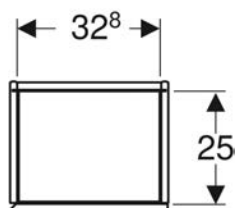

Geberit tall cabinet with one door

Example image

Application purposes

- For Geberit ONE, iCon, Acanto and VariForm series

Characteristics

- FSC™ C134279 certified
- Wall-hung
- With one door
- Door with soft closing

- Opening with recessed handle or push-to-open mechanism
- With four movable glass shelves
- With one fixed shelf
- Hinge side left or right
- Moisture-resistant
- Delivered preassembled

Technical data

Product material | High-compressed three-layer chipboard

Scope of delivery

- Tall cabinet
- 4 glass shelves
- Fastening material

Art. no.	Colour / surface	B	H	T	
502.316.01.1	Body and front: white / high-gloss coated	36 cm	180 cm	29.1 cm	
502.316.01.2	Body: white / high-gloss coated Front: white / shiny glass	36 cm	180 cm	29.1 cm	New
502.316.01.3 *	Body and front: white / matt coated	36 cm	180 cm	29.1 cm	
502.316.JH.1	Body and front: oak / wood-textured melamine	36 cm	180 cm	29.1 cm	
502.316.JK.1	Body and front: lava / matt coated	36 cm	180 cm	29.1 cm	
502.316.JK.2	Body: lava / matt coated Front: lava / shiny glass	36 cm	180 cm	29.1 cm	New
502.316.JL.1 *	Body and front: sand grey / high-gloss coated	36 cm	180 cm	29.1 cm	
502.316.JR.1 *	Body and front: hickory / wood-textured melamine	36 cm	180 cm	29.1 cm	
505.083.00.7 *	Body and front: greige / matt coated	36 cm	180 cm	29.1 cm	
505.083.00.8 *	Body and front: black / matt coated	36 cm	180 cm	29.1 cm	

* Order-based production

Accessories

- Geberit set of narrow feet
- Geberit towel hook
- Geberit power socket element