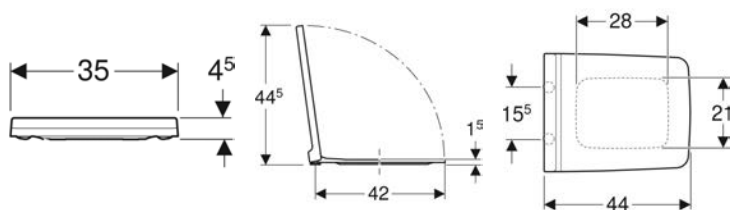

Product material | High-compressed three-layer chipboard

Art. no.	Colour / surface	B	H	T
500.527.00.1	scultura grey / wood-textured melamine	37.3 cm	9.8 cm	20.8 cm

Geberit Xeno² WC seat

Example image

Characteristics