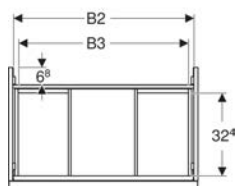

Characteristics

- FSC™ C134279 certified
- Wall-hung
- With one drawer
- With one internal drawer
- Opening with handle
- Exchangeable handle

- Drawer with soft closing
- Drawer without trap cutout
- Moisture-resistant
- Delivered preassembled

Technical data

Product material	High-compressed three-layer chipboard
Drawer load max.	30 kg

Scope of delivery

- Cabinet for washbasin
- Fastening material

Art. no.	Mix & Match	Colour / surface	B	B1	B2	B3	Washbasin width	H	T	
503.003.01.1	Yes	Body and front: white / high-gloss coated Handle: white / matt powder-coated	59.2 cm	53.8 cm	56 cm	51.8 cm	60 cm	54.1 cm	47.5 cm	New
503.003.01.2	Yes	Body: white / high-gloss coated Front: white / shiny glass Handle: white / matt powder-coated	59.2 cm	53.8 cm	56 cm	51.8 cm	60 cm	54.1 cm	47.5 cm	New
503.003.01.3 *	Yes	Body and front: white / matt coated Handle: white / matt powder-coated	59.2 cm	53.8 cm	56 cm	51.8 cm	60 cm	54.1 cm	47.5 cm	New
503.003.JH.1	Yes	Body and front: oak / wood-textured melamine Handle: lava / matt powder-coated	59.2 cm	53.8 cm	56 cm	56 cm	60 cm	54.1 cm	47.5 cm	New
503.003.JK.1	Yes	Body and front: lava / matt coated Handle: lava / matt powder-coated	59.2 cm	53.8 cm	56 cm	51.8 cm	60 cm	54.1 cm	47.5 cm	New
503.003.JK.2	Yes	Body: lava / matt coated Front: lava / shiny glass Handle: lava / matt powder-coated	59.2 cm	53.8 cm	56 cm	51.8 cm	60 cm	54.1 cm	47.5 cm	New
503.003.JR.1 *	Yes	Body and front: hickory / wood-textured melamine Handle: lava / matt powder-coated	59.2 cm	53.8 cm	56 cm	51.8 cm	60 cm	54.1 cm	47.5 cm	New
503.004.01.1	Yes	Body and front: white / high-gloss coated Handle: white / matt powder-coated	74 cm	68.8 cm	70.8 cm	66.5 cm	75 cm	54.1 cm	47.5 cm	New
503.004.01.2	Yes	Body: white / high-gloss coated Front: white / shiny glass Handle: white / matt powder-coated	74 cm	68.8 cm	70.8 cm	66.5 cm	75 cm	54.1 cm	47.5 cm	New
503.004.01.3 *	Yes	Body and front: white / matt coated Handle: white / matt powder-coated	74 cm	68.8 cm	70.8 cm	66.5 cm	75 cm	54.1 cm	47.5 cm	New