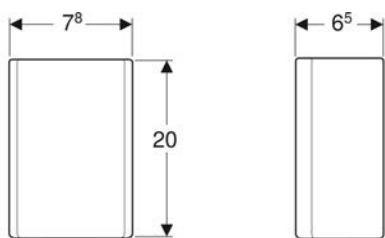

Product material

| Glass

Art. no.	Colour / surface	B	H	T
505.082.00.1	white / glass	45 cm	0.6 cm	46.5 cm
505.082.00.2	lava / glass	45 cm	0.6 cm	46.5 cm

Geberit ONE design cover for washbasin traps

Example image