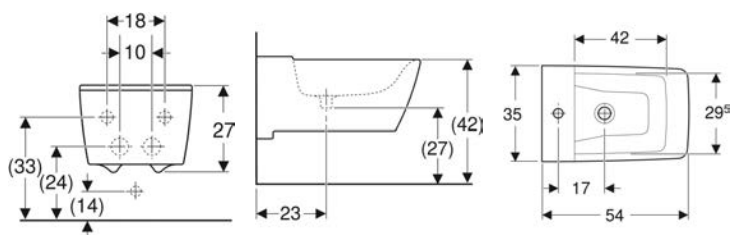

Geberit Xeno² wall-hung bidet, shrouded

Application purposes

- For single-hole taps with flexible hoses

Characteristics

- Wall-hung
- Hidden water supply connection

- Easy fastening with Easy Fast Fixing (type EFF3)
- Suitable for Clou washbasin connector
- Shrouded
- Hidden fastening

Technical data

Product material | Sanitary ceramic

Scope of delivery

- Fastening material

Art. no.	Colour / surface	Overflow	B	H	T
500.501.01.1	white / KeraTect	without	35 cm	23.5 cm	54 cm

Accessories

- Geberit Clou washbasin connector with lever actuation
- Geberit valve cover for waste outlet with free outlet
- Geberit waste outlet with free outlet and valve cover
- Geberit waste outlet with free outlet, screen