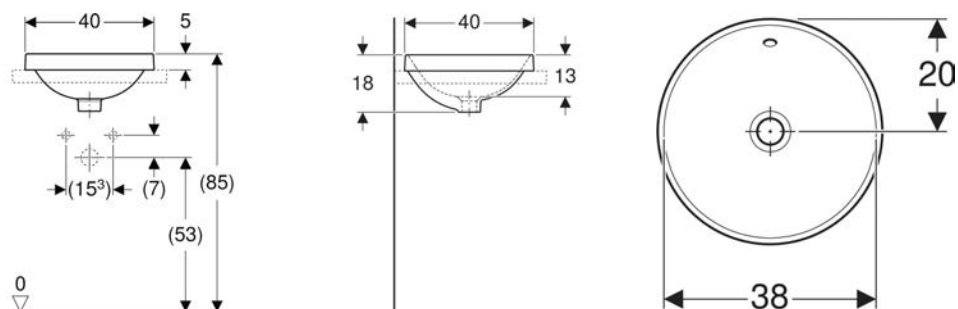

APPLICATION PURPOSES

- For mounting in washtops from above

CHARACTERISTICS

- Round
- Easy to mount thanks to provided cut-out template

TECHNICAL DATA

Product material: Sanitary ceramic

SCOPE OF DELIVERY

- Template

ACCESSORIES

- Geberit waste outlet with free outlet and valve cover
- Geberit waste outlet with free outlet, screen

Art. no.	Colour / surface	D cm	Tap hole	Overflow	B cm	H cm	T cm
500.700.01.2	white	40	without	visible	40	18	40
500.702.01.2 *	white	40	without	without	40	18	40

* Order-based production