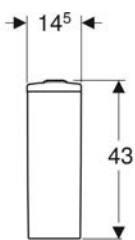

Application purposes

- For close-coupled installation

Characteristics

- Dual flush
- Water supply connection on the bottom right

Technical data

Flush volume, factory setting	4 / 2.6 l
Flush volume large, adjustment range	4 / 6 l
Flush volume small, adjustment range	2.6 / 4 l
Product material	Sanitary ceramic

Scope of delivery

- Mechanism

Art. no.	Colour / surface	B	H	T
500.214.01.1	white	37.5 cm	43 cm	14.5 cm