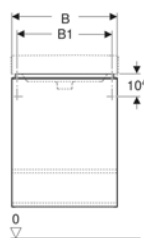

Characteristics

- FSC™ C134279 certified
- Wall-hung
- With one door
- Opening with handle
- Door with soft closing

- Can be subdivided for service room
- With one movable shelf
- Moisture-resistant
- Delivered preassembled

Technical data

Product material | High-compressed three-layer chipboard

Scope of delivery

- Cabinet for handrinse basin
- Fastening material

Art. no.	Colour / surface	B	B1	B2	Washbasin width	H	T	T1	Door
500.350.00.1	Body and front: white / high-gloss coated Handle: white / matt powder-coated	44.2 cm	39.3 cm	37.2 cm	45 cm	61.7 cm	35.6 cm	22.6 cm	Hinges right
500.350.JK.1 *	Body and front: lava / matt coated Handle: lava / matt powder-coated	44.2 cm	39.3 cm	37.2 cm	45 cm	61.7 cm	35.6 cm	22.6 cm	Hinges right
500.350.JL.1 *	Body and front: sand grey / high-gloss coated Handle: sand grey / matt powder-coated	44.2 cm	39.3 cm	37.2 cm	45 cm	61.7 cm	35.6 cm		Hinges right
500.350.JR.1	Body and front: hickory / wood-textured melamine Handle: lava / matt powder-coated	44.2 cm	39.3 cm	37.2 cm	45 cm	61.7 cm	35.6 cm	22.6 cm	Hinges right
500.351.00.1	Body and front: white / high-gloss coated Handle: white / matt powder-coated	44.2 cm	39.3 cm	37.2 cm	45 cm	61.7 cm	35.6 cm	22.6 cm	Hinges left
500.351.JK.1 *	Body and front: lava / matt coated Handle: lava / matt powder-coated	44.2 cm	39.3 cm	37.2 cm	45 cm	61.7 cm	35.6 cm	22.6 cm	Hinges left
500.351.JL.1 *	Body and front: sand grey / high-gloss coated Handle: sand grey / matt powder-coated	44.2 cm	39.3 cm	37.2 cm	45 cm	61.7 cm	35.6 cm	22.6 cm	Hinges left
500.351.JR.1	Body and front: hickory / wood-textured melamine Handle: lava / matt powder-coated	44.2 cm	39.3 cm	37.2 cm	45 cm	61.7 cm	35.6 cm	22.6 cm	Hinges left
500.363.00.1	Body and front: white / high-gloss coated Handle: white / matt powder-coated	49.2 cm	42.2 cm	42.2 cm	50 cm	61.7 cm	40.6 cm	27.6 cm	Hinges right
500.363.JK.1 *	Body and front: lava / matt coated Handle: lava / matt powder-coated	49.2 cm	42.2 cm	42.2 cm	50 cm	61.7 cm	40.6 cm	27.6 cm	Hinges right
500.363.JL.1 *	Body and front: sand grey / high-gloss coated Handle: sand grey / matt powder-coated	49.2 cm	42.2 cm	42.2 cm	50 cm	61.7 cm	40.6 cm	27.6 cm	Hinges right