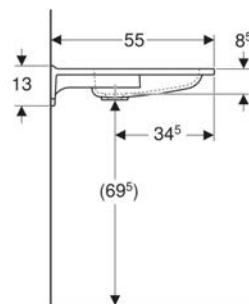

Art. no.	Colour / surface	Tap hole	Overflow	B cm	H cm	T cm
402170016	white alpine / matt	central	without	70	13.5	55

Geberit Publica washbasin, round design, with-cut-outs, barrier-free

APPLICATION PURPOSES