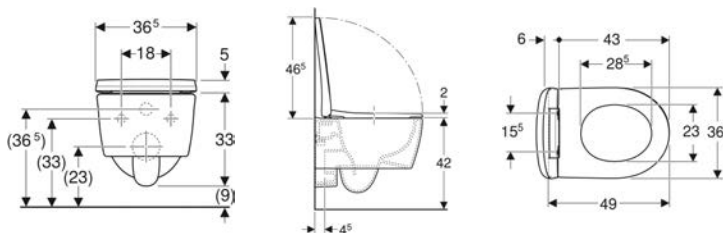

Art. no.	Colour / surface	B	H	T
229420000	white	37.5 cm	42.5 cm	14.5 cm

Geberit iCon wall-hung WC set, washdown, small projection, shrouded, Rimfree, with WC seat

Example image

Application purposes

- For concealed cisterns
- For pressure flushing valves
- Suitable for installation in small bathrooms and guest WCs