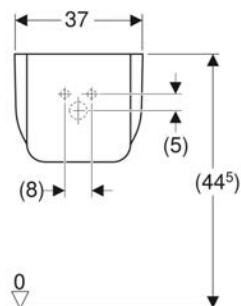

Geberit Bambini half pedestal

TECHNICAL DATA

Product material

Sanitary ceramic

TO ORDER ADDITIONALLY

- Fastening material

Art. no.	Colour / surface	B cm	H cm	T cm
296500000	white	37	31	21.5