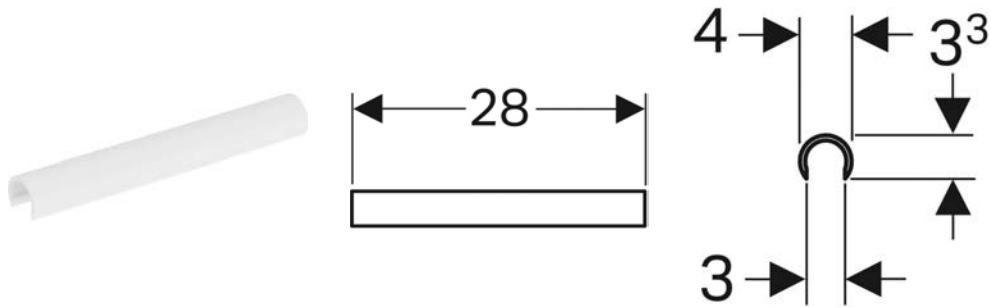

Geberit Publica sink rim guard

APPLICATION PURPOSES

- For Publica cleaner sink

TECHNICAL DATA

Product material

Plastic

SCOPE OF DELIVERY

- Sink rim guard

Art. no.

552003000