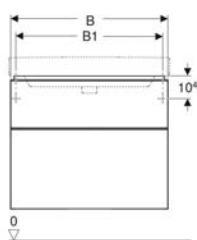

Characteristics

- FSC™ C134279 certified
- Wall-hung
- With two drawers
- Opening with handle
- Drawer with soft closing

- Moisture-resistant
- Drawer frame made of metal
- Delivered preassembled

Technical data

Product material	High-compressed three-layer chipboard
Drawer load max.	30 kg

Scope of delivery

- Cabinet for washbasin
- Fastening material

Art. no.	Colour / surface	B	B1	B2	Washbasin width	H	T
500.352.00.1	Body and front: white / high-gloss coated Handle: white / matt powder-coated	58.4 cm	53.5 cm	51.4 cm	60 cm	61.7 cm	47 cm
500.352.JK.1 *	Body and front: lava / matt coated Handle: lava / matt powder-coated	58.4 cm	53.5 cm	51.4 cm	60 cm	61.7 cm	47 cm
500.352.JL.1 *	Body and front: sand grey / high-gloss coated Handle: sand grey / matt powder-coated	58.4 cm	53.5 cm	51.4 cm	60 cm	61.7 cm	47 cm
500.352.JR.1	Body and front: hickory / wood-textured melamine Handle: lava / matt powder-coated	58.4 cm	53.5 cm	51.4 cm	60 cm	61.7 cm	47 cm
500.353.00.1	Body and front: white / high-gloss coated Handle: white / matt powder-coated	73.4 cm	68.5 cm	66.4 cm	75 cm	61.7 cm	47 cm
500.353.JK.1 *	Body and front: lava / matt coated Handle: lava / matt powder-coated	73.4 cm	68.5 cm	66.4 cm	75 cm	61.7 cm	47 cm
500.353.JL.1 *	Body and front: sand grey / high-gloss coated Handle: sand grey / matt powder-coated	73.4 cm	68.5 cm	66.4 cm	75 cm	61.7 cm	47 cm
500.353.JR.1	Body and front: hickory / wood-textured melamine Handle: lava / matt powder-coated	73.4 cm	68.5 cm	66.4 cm	75 cm	61.7 cm	47 cm
500.354.00.1	Body and front: white / high-gloss coated Handle: white / matt powder-coated	88.4 cm	83.5 cm	81.4 cm	90 cm	61.7 cm	47 cm
500.354.JK.1 *	Body and front: lava / matt coated Handle: lava / matt powder-coated	88.4 cm	83.5 cm	81.4 cm	90 cm	61.7 cm	47 cm
500.354.JL.1 *	Body and front: sand grey / high-gloss coated Handle: sand grey / matt powder-coated	88.4 cm	83.5 cm	81.4 cm	90 cm	61.7 cm	47 cm
500.354.JR.1	Body and front: hickory / wood-textured melamine Handle: lava / matt powder-coated	88.4 cm	83.5 cm	81.4 cm	90 cm	61.7 cm	47 cm
500.355.00.1	Body and front: white / high-gloss coated Handle: white / matt powder-coated	118.4 cm	113.5 cm	111.4 cm	120 cm	61.7 cm	47 cm
500.355.JK.1 *	Body and front: lava / matt coated Handle: lava / matt powder-coated	118.4 cm	113.5 cm	111.4 cm	120 cm	61.7 cm	47 cm
500.355.JL.1 *	Body and front: sand grey / high-gloss coated Handle: sand grey / matt powder-coated	118.4 cm	113.5 cm	111.4 cm	120 cm	61.7 cm	47 cm
500.355.JR.1	Body and front: hickory / wood-textured melamine Handle: lava / matt powder-coated	118.4 cm	113.5 cm	111.4 cm	120 cm	61.7 cm	47 cm