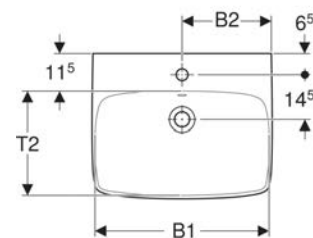

CHARACTERISTICS

- Can be combined with half pedestal
- Can be combined with full pedestal

TECHNICAL DATA

Product material

Sanitary ceramic

SCOPE OF DELIVERY

- Washbasin

ACCESSORIES

- Geberit dip tube trap for washbasin, horizontal outlet
- Geberit fastening material for washbasin

INFO

- Geberit Selnova Square full pedestal only for washbasin 55–60 cm
- Geberit Selnova full pedestal only for washbasin 65 cm

Art. no.	Colour / surface	Tap hole	Overflow	B cm	B1 cm	B2 cm	Cabinet width cm	H cm	H1 cm	H2 cm	T cm	T1 cm	T2 cm
500.290.01.1	white	central	visible	55	47.5	27	46.4	17.5	12.5	14	44	20	29
500.291.01.1	white	without	visible	55	47.5	27	46.4	17.5	12.5	14	44	20	29
500.300.01.1	white	central	visible	60	54.5	29.5	49.3	18	13	14.5	46	20	30.5
500.299.01.1	white	central	visible	65	61	32	54.4	18	13	14.5	48	21	32