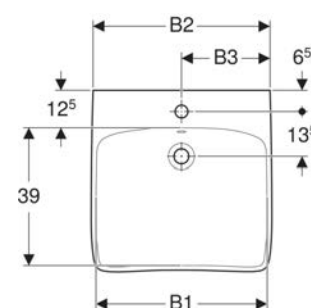

APPLICATION PURPOSES

- Suitable for use by wheelchair users

CHARACTERISTICS

- Ergonomically shaped front
- Shallow bowl

TECHNICAL DATA

Product material

Sanitary ceramic

SCOPE OF DELIVERY

- Washbasin

ACCESSORIES

- Geberit concealed trap for washbasin, with in-wall cabinet, ready-to-fit set, screen valve and overflow pipe, horizontal outlet
- Geberit set of concealed trap for washbasin, horizontal outlet

- Geberit dip tube trap for washbasin, space-saving model, horizontal outlet
- Geberit waste outlet with free outlet and valve cover
- Geberit waste outlet with free outlet, screen
- Geberit dip tube trap for washbasin, horizontal outlet
- Geberit fastening material for washbasin

Art. no.	Colour / surface	Tap hole	Overflow	B cm	B1 cm	B2 cm	B3 cm	H cm	T cm
500.187.01.1	white	central	without	55	48	54	27.5	16	55
500.302.01.1	white	central	visible	55	48	54	27.5	16	55
500.188.01.1	white	central	without	65	58	64	32.5	16	55