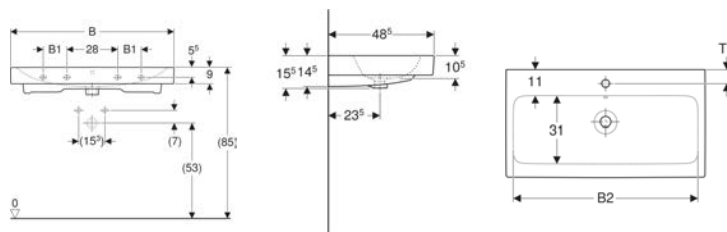

Geberit iCon washbasin

Characteristics

- Can be installed with a washbasin cabinet

Technical data

Product material

Fine fireclay

Art. no.	Mix & Match	Colour / surface	Tap hole	Overflow	B	B1	B2	Cabinet width	H	T	T1	Fastening points
124060000	Yes	white	central	visible	60 cm		54.5 cm	59.2 cm	15.5 cm	48.5 cm	6 cm	2
124061000	Yes	white	without	without	60 cm		54.5 cm	59.2 cm	15.5 cm	48.5 cm		2
124062000	Yes	white	central	without	60 cm		54.5 cm	59.2 cm	15.5 cm	48.5 cm	6 cm	2
124063000	Yes	white	without	visible	60 cm		54.5 cm	59.2 cm	15.5 cm	48.5 cm		2
124075000	Yes	white	central	visible	75 cm		69 cm	74 cm	15.5 cm	48.5 cm	6 cm	2
124078000	Yes	white	without	visible	75 cm		69 cm	74 cm	15.5 cm	48.5 cm		2
124090000	Yes	white	central	visible	90 cm	13 cm	84 cm	89 cm	15.5 cm	48.5 cm	6 cm	4
124093000	Yes	white	without	visible	90 cm	13 cm	84 cm	89 cm	15.5 cm	48.5 cm		4
124020000	Yes	white	left and right	visible	120 cm	28 cm	114.5 cm	119 cm	16 cm	48.5 cm	6 cm	4
124025000	Yes	white	without	visible	120 cm	28 cm	114.5 cm	119 cm	16 cm	48.5 cm		4

Accessories

- Geberit dip tube trap for washbasin, horizontal outlet
- Geberit washbasin drain, space-saving model, slim design, with external waste plug with push actuation
- Geberit washbasin drain, space-saving model, slim design, with external waste plug and lever actuation
- Geberit washbasin drain, space-saving model, slim design, with free outlet and valve cover
- Geberit fastening material for washbasin

- A Geberit washbasin connector, space-saving model is required for the installation of the washbasin with base cabinet. See 'Assortment overview – Geberit iCon washbasin connectors space-saving model' or online catalogue, washbasin accessories
- Mix & Match: Articles of the same width can be freely combined in the Geberit ONE, Acanto and iCon series