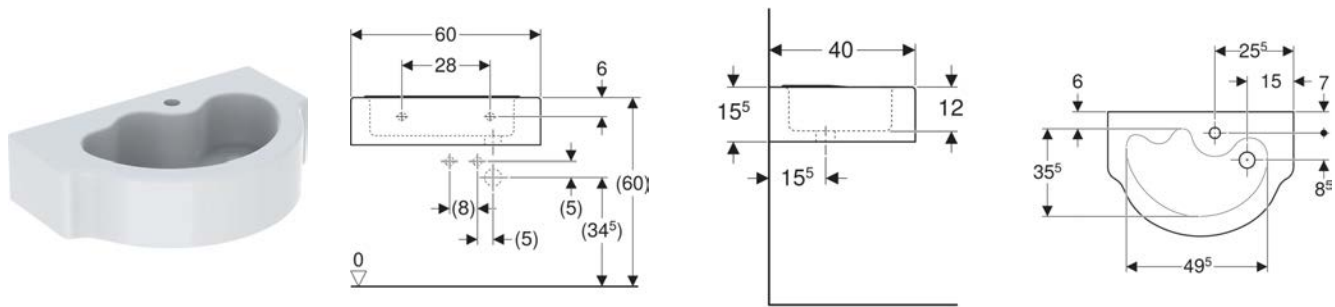

Geberit Bambini washbasin for children

APPLICATION PURPOSES

- For children
- For schools, childcare facilities and other educational facilities

CHARACTERISTICS

- Asymmetrical

- Can be combined with half pedestal

TECHNICAL DATA

Product material Sanitary ceramic

ACCESSORIES

- Geberit waste outlet with free outlet and valve cover
- Geberit waste outlet with free outlet, screen
- Geberit fastening material for washbasin

Art. no.	Colour / surface	Tap hole	Overflow	B cm	H cm	T cm
326060000	white	central	without	60	15.5	40