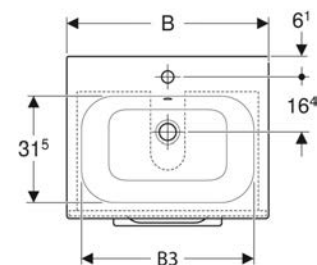

CHARACTERISTICS

- FSC™ C134279 certified
- Wall-hung
- Slim rim
- With two drawers
- Opening with handle
- Drawer with soft closing
- Moisture-resistant
- Delivered preassembled

TECHNICAL DATA

Product material	Fine fireclay / high-compressed three-layer chipboard
Drawer load max.	30 kg

SCOPE OF DELIVERY

- Washbasin
- Cabinet for vanity basin
- Handle
- Fastening material

ACCESSORIES

- Geberit drawer insert, H-partition, for top drawer
- Geberit drawer insert, T-partition, for top drawer
- Geberit drawer insert, H-partition, for bottom drawer
- Geberit Selnova Square set of narrow feet
- Geberit towel rail for bathroom furniture
- Geberit towel rail for bathroom furniture, with radius corner
- Geberit towel rail for bathroom furniture, with right-angled corner
- Geberit power socket element

Art. no.	Colour / surface	Tap hole	Overflow	B cm	B1 cm	B2 cm	B3 cm	Washbasin width cm	H cm	T cm
501.232.00.1 New	white / high-gloss coated	central	visible	55	53.8	47	49	55	65.2	50.2
501.233.00.1 * New	lava / matt coated	central	visible	55	53.8	47	49	55	65.2	50.2