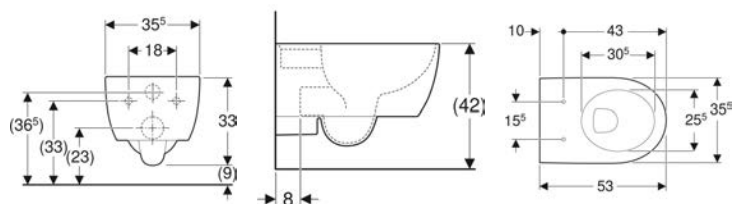

Geberit iCon wall-hung WC, washdown, shrouded

Application purposes

- For concealed cisterns
- For pressure flushing valves

Characteristics

- Wall-hung
- Washdown WC
- Easy fastening with Easy Fast Fixing (type EFF3)
- With flush rim

- Type 1, full flush volume 6 / 5 l, in accordance with EN 997
- Type 2 in accordance with EN 997
- Flushes with 4.5 l
- Shrouded
- Hidden fastening

Technical data

Product material	Sanitary ceramic
Fastening distance	18 cm
Height-adjustable	No

Scope of delivery

- Fastening material

To order additionally

- WC seat

Art. no.	Colour / surface	B	H	T
204000000	white	35.5 cm	33 cm	53 cm

Accessories

- Geberit straight connector set for WC

- Depending on the installation type, 1 Geberit connection set for wall-hung WC is required for mounting