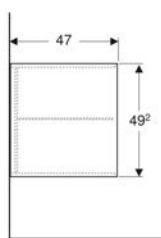

Characteristics

- FSC™ C134279 certified
- Wall-hung
- With glass shelf

- Moisture-resistant
- Delivered preassembled

Technical data

Product material | High-compressed three-layer chipboard

Scope of delivery

- Fastening material

Art. no.	Colour / surface	B	H	T
505.079.00.1	white / high-gloss coated	45 cm	49.2 cm	47 cm
505.079.00.2 *	white / matt coated	45 cm	49.2 cm	47 cm
505.079.00.3	lava / matt coated	45 cm	49.2 cm	47 cm
505.079.00.4 *	sand grey / high-gloss coated	45 cm	49.2 cm	47 cm
505.079.00.5	oak / wood-textured melamine	45 cm	49.2 cm	47 cm
505.079.00.6 *	hickory / wood-textured melamine	45 cm	49.2 cm	47 cm
505.079.00.7 *	greige / matt coated	45 cm	49.2 cm	47 cm
505.079.00.8 *	black matt	45 cm	49.2 cm	47 cm

* Order-based production