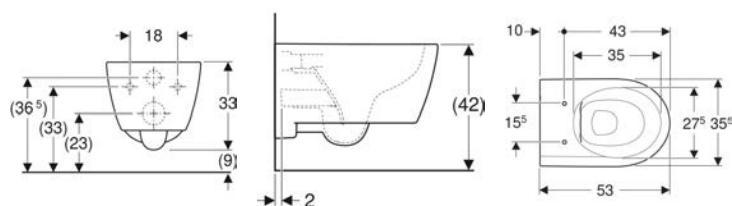

Geberit iCon wall-hung WC, washdown, shrouded, Rimfree

Application purposes

- For concealed cisterns
- For pressure flushing valves

Characteristics

- Wall-hung
- Washdown WC
- Rimless WC ceramic appliance featuring Rimfree flush technology
- Easy fastening with Easy Fast Fixing (type EFF3)

- Type 1, full flush volume 6 / 5 / 4 l, in accordance with EN 997
- Type 2 in accordance with EN 997
- 4 l flush
- Shrouded
- Hidden fastening

Technical data

Product material	Sanitary ceramic
Fastening distance	18 cm
Height-adjustable	No

Scope of delivery

- Fastening material

To order additionally

- WC seat

Art. no.	Colour / surface	B	H	T
501.661.00.1	white	35.5 cm	33 cm	53 cm