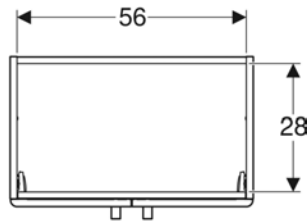

Geberit Selnova Compact cabinet for washbasin, with two doors and service space

CHARACTERISTICS

- FSC™ C134279 certified
- Wall-hung
- With two doors
- Opening with handle
- Door with soft closing
- With one movable shelf
- Moisture-resistant

- Can be equipped with feet
- Front made of MDF
- Delivered preassembled

TECHNICAL DATA

Product material High-compressed three-layer chipboard

SCOPE OF DELIVERY

- Fastening material

ACCESSORIES

- Geberit power socket element

Art. no.	Colour / surface	B cm	Washbasin width cm	H cm	T cm
501.956.01.1	Body: white / matt coated Front: white / high-gloss coated	59.7	65	60.5	39.7