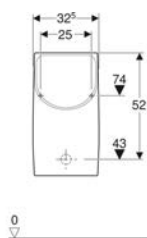

Characteristics

- Wall-hung
- Hidden drain
- Hidden fastening

- Easy fastening with Geberit fastening material Kerafix, for urinal

Technical data

Product material | Sanitary ceramic

Scope of delivery

- Drain assembly
- Fastening material

Art. no.	Colour / surface	B	H	T	Outlet	Aim
500.255.01.1	white	32.5 cm	60 cm	30 cm	to the rear	no