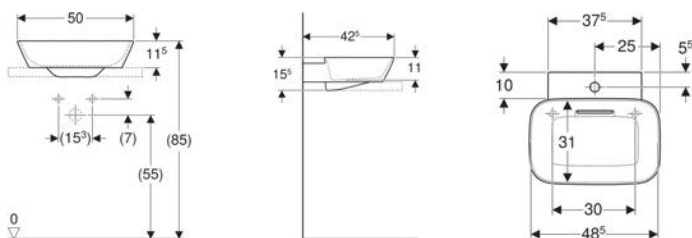

Geberit ONE lay-on washbasin, bowl shape, CleanDrain

Application purposes

- For mounting on washtops

Characteristics

- Horizontal outlet
- Hidden overflow function

- Actuation using tie rod
- With integrated hair trap
- Hygienic with optimum flow behaviour
- Ground bottom and rear sides

Technical data

Product material | Fine fireclay

Scope of delivery

- Washbasin
- Drain cover with comb insert, magnetic fixing
- Geberit washbasin connector and trap, space-saving model
- Fastening material

To order additionally

- Geberit ONE washtop, with cut-out, for lay-on washbasin, bowl shape
- Geberit ONE washtop, with cut-out, stoneware, for lay-on washbasin, bowl shape

Art. no.	Mix & Match	Colour / surface	Tap hole	Overflow	B	B2	H	T	T2
505.050.00.1	Yes	Washbasin: white / KeraTect Cover: glossy white	without	without	50 cm	48.6 cm	15.5 cm	42.5 cm	31.2 cm
505.051.00.1	Yes	Washbasin: white / KeraTect Cover: glossy white	central	without	50 cm	48.6 cm	15.5 cm	42.5 cm	31.2 cm

Accessories

- Geberit ONE drain cover with comb insert, magnetic fixing