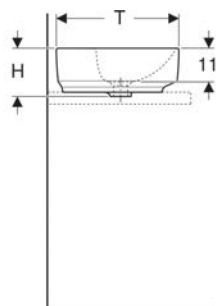

Example image

APPLICATION PURPOSES

- For mounting on washtops

CHARACTERISTICS

- Suitable for all VariForm bathroom furniture
- Elliptic
- Easy to mount thanks to provided cut-out template

- Can be installed with a washbasin cabinet