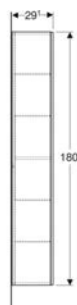

APPLICATION PURPOSES

- For Geberit ONE, iCon, Acanto and VariForm series

CHARACTERISTICS

- FSC™ C134279 certified
- Wall-hung
- With one door
- Door with soft closing
- Opening with recessed handle or push-to-open mechanism

- With four movable glass shelves
- With one fixed shelf
- Hinge side left or right
- Moisture-resistant
- Delivered preassembled

TECHNICAL DATA

Product material High-compressed three-layer chipboard

SCOPE OF DELIVERY

- Tall cabinet
- 4 glass shelves
- Fastening material

ACCESSORIES

- Geberit set of narrow feet
- Geberit towel hook
- Geberit power socket element

Art. no.	Colour / surface	B cm	H cm	T cm
502.316.01.1	Body and front: white / high-gloss coated	36	180	29.1
502.316.01.2 New	Body: white / high-gloss coated Front: white / shiny glass	36	180	29.1
502.316.01.3 *	Body and front: white / matt coated	36	180	29.1