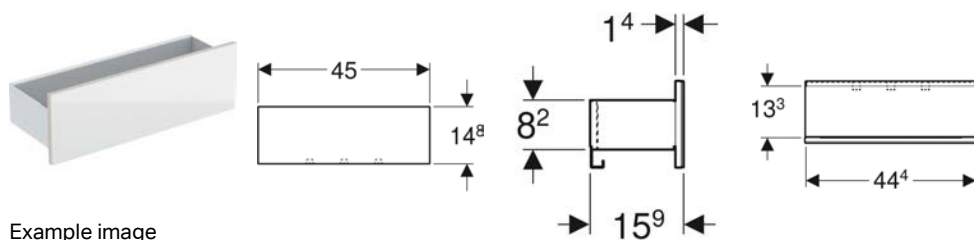

Geberit Acanto wall shelf

Example image

Characteristics

- FSC™ C134279 certified
- Wall-hung
- With three towel hooks
- Moisture-resistant

- Front made of chipboard with glass cover
- Delivered preassembled

Technical data

Product material | Steel

Scope of delivery

- Wall shelf
- Fastening material

Art. no.	Colour / surface	B	H	T
500.617.01.2	Body: white / matt powder-coated Front: white / shiny glass	45 cm	14.8 cm	15.9 cm
500.617.16.1	Body: black / matt powder-coated Front: black / shiny glass	45 cm	14.8 cm	15.9 cm
500.617.JK.2	Body: lava / matt powder-coated Front: lava / shiny glass	45 cm	14.8 cm	15.9 cm
500.617.JL.2	Body: sand grey / matt powder-coated Front: sand grey / shiny glass	45 cm	14.8 cm	15.9 cm