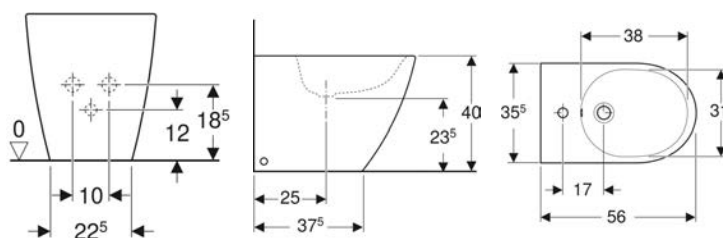

Art. no.	Colour / surface	B	H	T
228950000	white	37.5 cm	42.5 cm	14.5 cm

Geberit iCon floor-standing bidet, back-to-wall, shrouded

Example image

Characteristics

- Floor-standing
- Back-to-wall
- Hidden water supply connection