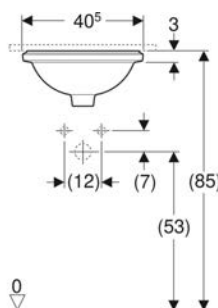

APPLICATION PURPOSES

- For mounting on washtops from below

CHARACTERISTICS

- Round
- Easy to mount thanks to provided cut-out template

TECHNICAL DATA

Product material: Sanitary ceramic

SCOPE OF DELIVERY

- Fastening material
- Template

ACCESSORIES

- Geberit waste outlet with free outlet and valve cover
- Geberit waste outlet with free outlet, screen

Art. no.	Colour / surface	Tap hole	Overflow	B cm	H cm	T cm
500.744.01.2	white	without	visible	40.5	18	42
500.746.01.2 *	white	without	without	40.5	18	42

* Order-based production