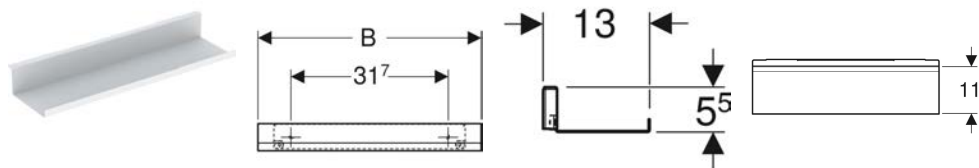

Geberit wall shelf

Example image

Characteristics

- Wall-hung
- Hidden fastening

Technical data

Product material

Steel

Scope of delivery

- Wall shelf

- Fastening material

Art. no.	Colour / surface	B	H	T
502.326.01.3	white / matt powder-coated	45 cm	5.5 cm	13 cm
502.326.JK.1	lava / matt powder-coated	45 cm	5.5 cm	13 cm
502.326.JL.1	sand grey / matt powder-coated	45 cm	5.5 cm	13 cm
502.327.01.3	white / matt powder-coated	67.5 cm	5.5 cm	13 cm
502.327.JK.1	lava / matt powder-coated	67.5 cm	5.5 cm	13 cm
502.327.JL.1	sand grey / matt powder-coated	67.5 cm	5.5 cm	13 cm