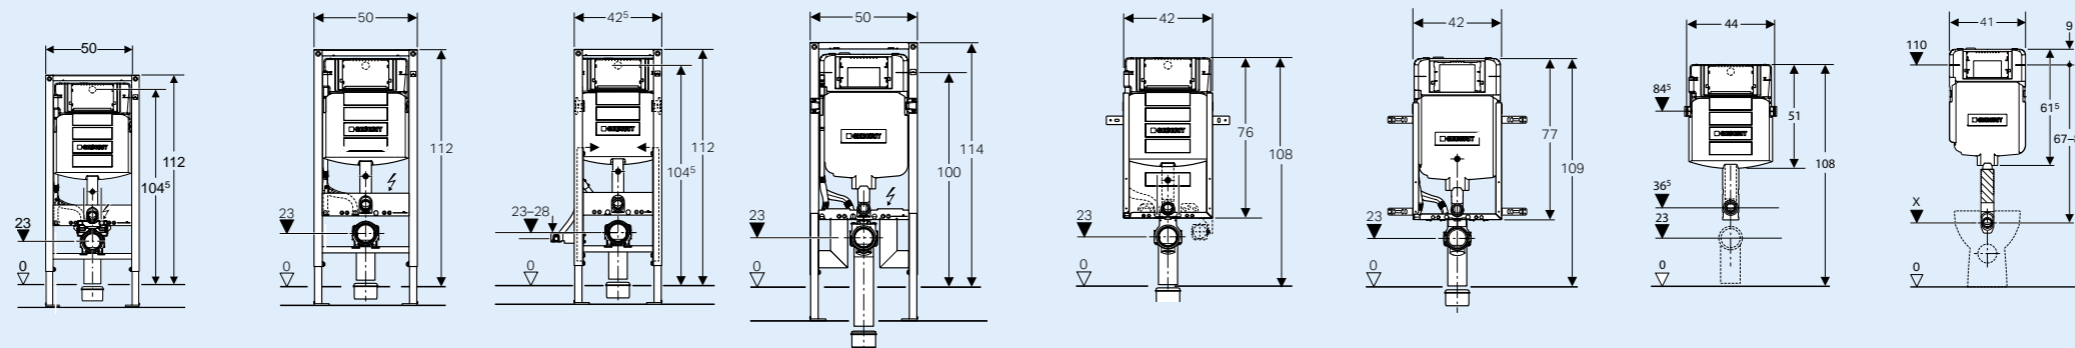

Dimensions

* With leg supports
** Can be cut to length
*** Cistern thickness does not equal installation depth. Depending on the installation the depth is varying.