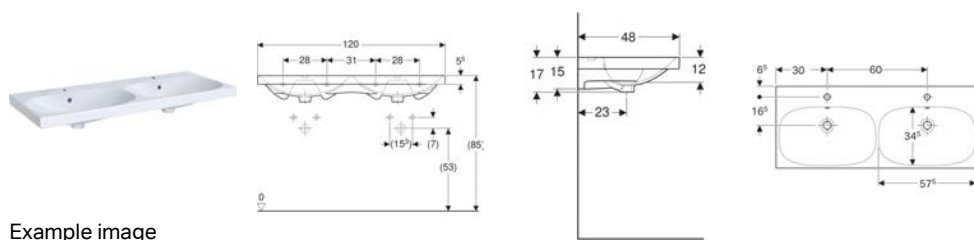

Geberit Acanto double washbasin

Example image

Characteristics

- Can be installed with a washbasin cabinet

Technical data

Product material

Fine fireclay

Art. no.	Mix & Match	Colour / surface	Tap hole	Overflow	B	H	T
500.627.01.2	Yes	white	central	visible	120 cm	17 cm	48 cm
500.628.01.2	Yes	white	without	visible	120 cm	17 cm	48 cm

Accessories

- Geberit dip tube trap for washbasin, horizontal outlet
- Geberit washbasin drain, space-saving model, slim design, with external waste plug with push actuation
- Geberit washbasin drain, space-saving model, slim design, with external waste plug and lever actuation
- Geberit washbasin drain, space-saving model, slim design, with free outlet and valve cover
- Geberit fastening material for washbasin

- A Geberit washbasin connector, space-saving model is required for the installation of the washbasin with base cabinet. See 'Assortment overview – Geberit Acanto washbasin connectors space-saving model' or online catalogue, washbasin accessories
- Mix & Match: Articles of the same width can be freely combined in the Geberit ONE, Acanto and iCon series