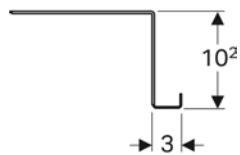

Technical data

Product material

| Steel

Art. no.   **Colour / surface**

500.647.JK.2   lava / matt powder-coated

Phasing out