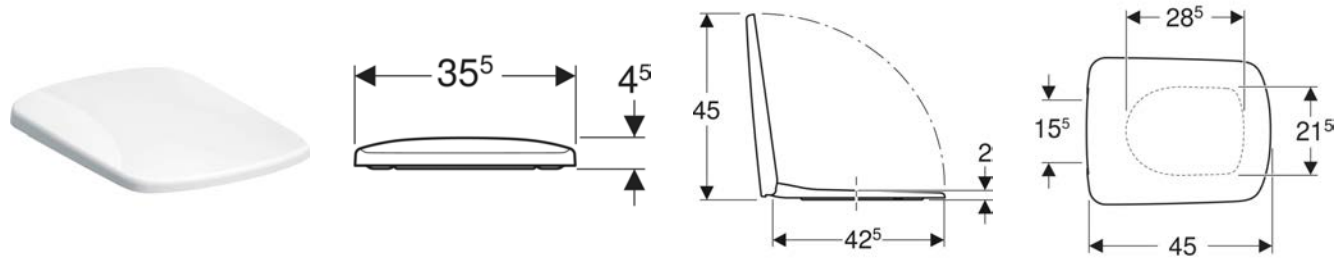

Geberit Selnova Square WC seat, fastening from below

CHARACTERISTICS

- Hinges made of metal
- Square design
- Overlapping WC lid

TECHNICAL DATA

Product material: Thermoset
Fastening distance: 15.5 cm

SCOPE OF DELIVERY

- WC seat

Art. no.	Colour / surface	B cm	H cm	T cm	Quick-release hinges	Soft-closing mechanism	Fastening	Hinge material
500.332.01.1	white / glossy	35.5	4.5	45	no	no	from below	Stainless steel