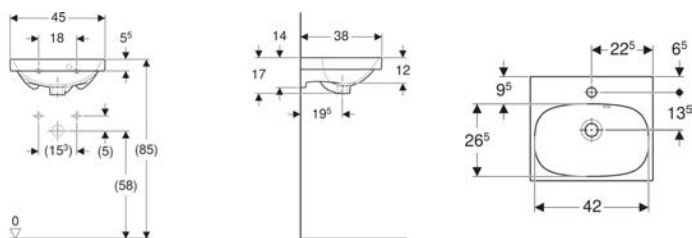

Geberit Acanto handrinse basin

Characteristics

- Can be installed with a washbasin cabinet
- Asymmetrical overflow

Technical data

Product material

Fine fireclay

Art. no.	Colour / surface	Tap hole	Overflow	B	H	T
500.636.01.2	white	central	visible	45 cm	17 cm	38 cm

Accessories

- Geberit dip tube trap for washbasin, horizontal outlet
- Geberit dip tube trap for washbasin, space-saving model, horizontal outlet
- Geberit fastening material for handrinse basin