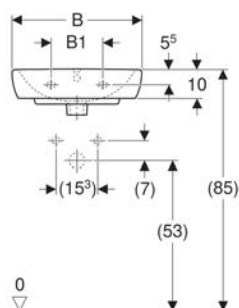

CHARACTERISTICS

- Can be combined with half pedestal
- Can be combined with full pedestal
- Can be installed with a washbasin cabinet

TECHNICAL DATA

Product material

Sanitary ceramic

SCOPE OF DELIVERY

- Handrinse basin

ACCESSORIES

- Geberit dip tube trap for washbasin, horizontal outlet
- Geberit fastening material for handrinse basin

INFO

- Geberit Selnova Square Halbsäule nur für Handwaschbecken 50 cm
- Geberit Selnova half pedestal only for handrinse basin 50 cm

Art. no.	Colour / surface	Tap hole	Overflow	B cm	B1 cm	B2 cm	B3 cm	Cabinet width cm	H cm	H1 cm	H2 cm	T cm	T1 cm	T2 cm	T3 cm	T4 cm	T5 cm
500.322.01.1	white	central	visible	45	18	40	22.5	38.6	16	11	12	35	18	21.5	5.5	12.5	9
500.323.01.1	white	left and right	visible	45	18	40	12.5	38.6	16	11	12	35	18	21.5	5.5	12.5	9
500.301.01.1	white	without	visible	50	23	44.5		41.8	17	12	13.5	42	20	27.5			11
500.310.01.1	white	central	visible	50	23	44.5	25	41.8	17	12	13.5	42	20	27.5	6.5	13.5	11