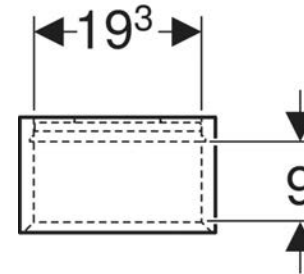

APPLICATION PURPOSES

- For Geberit ONE, iCon, Acanto and VariForm series

CHARACTERISTICS

- FSC™ C134279 certified
- Wall-hung
- Hidden fastening

- With two fixed shelves
- Moisture-resistant
- Delivered preassembled

TECHNICAL DATA

Product material

High-compressed three-layer chipboard

SCOPE OF DELIVERY

- High-level cabinet
- Fastening material

ACCESSORIES

- Geberit towel hook

Art. no.	Colour / surface	B cm	H cm	T cm
502.320.01.1	white / high-gloss coated	22.5	70	13.2
502.320.01.3 *	white / matt coated	22.5	70	13.2
502.320.JH.1	oak / wood-textured melamine	22.5	70	13.2
502.320.JK.1	lava / matt coated	22.5	70	13.2