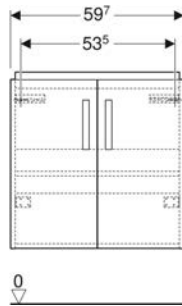

Geberit Selnova Compact cabinet for washbasin, with two doors and service space

CHARACTERISTICS

- FSC™ C134279 certified
- Wall-hung
- With two doors
- Opening with handle
- Door with soft closing
- With one movable shelf
- Moisture-resistant

- Can be equipped with feet
- Front made of MDF
- Delivered preassembled

TECHNICAL DATA

Product material High-compressed three-layer chipboard

SCOPE OF DELIVERY

- Fastening material

ACCESSORIES

- Geberit power socket element

Art. no.	Colour / surface	B cm	Washbasin width cm	H cm	T cm
501.956.01.1	Body: white / matt coated Front: white / high-gloss coated	59.7	65	60.5	39.7