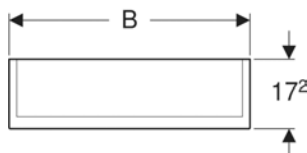

CHARACTERISTICS

- Suitable for all bathroom series
- FSC™ C134279 certified
- LED lighting
- Indirect lighting
- Touch-sensor switch for the upper light
- Touch-sensor switch for the bottom light
- Orientation light can be deactivated
- Power socket
- Mirrored body
- Mirrored back side
- With two doors
- Doors mirrored on both sides

- Movable glass shelves
- Magnifying mirror
- Magnetic holder

TECHNICAL DATA

Protection degree	IP44
Nominal voltage	220–240 V AC
Operating voltage	12 V DC
Mains frequency	50 / 60 Hz
Output voltage	12 V DC
Product material	High-compressed three-layer chipboard

Light source energy efficiency class	F
Light colour	4200 K
Service life of LED lighting	60000 h
Measurement method	LM-80
Colour rendering index min.	80

SCOPE OF DELIVERY

- Mirror cabinet
- 2 glass shelves
- Magnifying mirror
- Magnetic holder
- Fastening material

Art. no.	Colour / surface	B cm	B1 cm	B2 cm	H cm	T cm	Protection class	Power consumption W	Plug type	Power socket	Luminous flux lm	Luminous flux, indirect lm
500.206.00.1	Body: outside mirrored Doors: inside and outside mirrored	75	37.3	69.6	70	17.2	I	12.25	CEE 7/4 (Schuko)	CEE 7/3 (Schuko)	1260	455