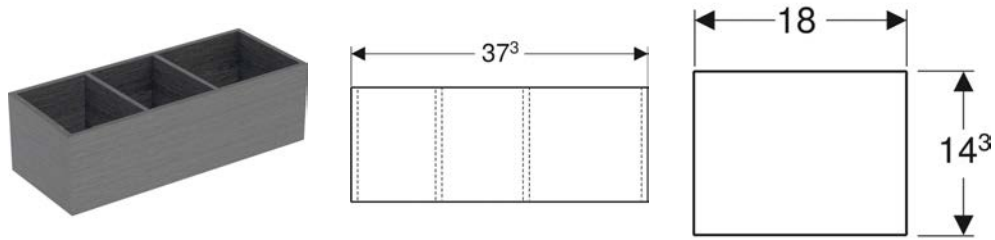

Geberit VariForm drawer insert, H-partition, for bottom drawer

CHARACTERISTICS

- FSC™ C134279 certified

TECHNICAL DATA

Product material

High-compressed three-layer chipboard

Art. no.	Colour / surface	B cm	H cm	T cm
501.157.00.1	dark grey / melamine-covered	18	14.3	37.3