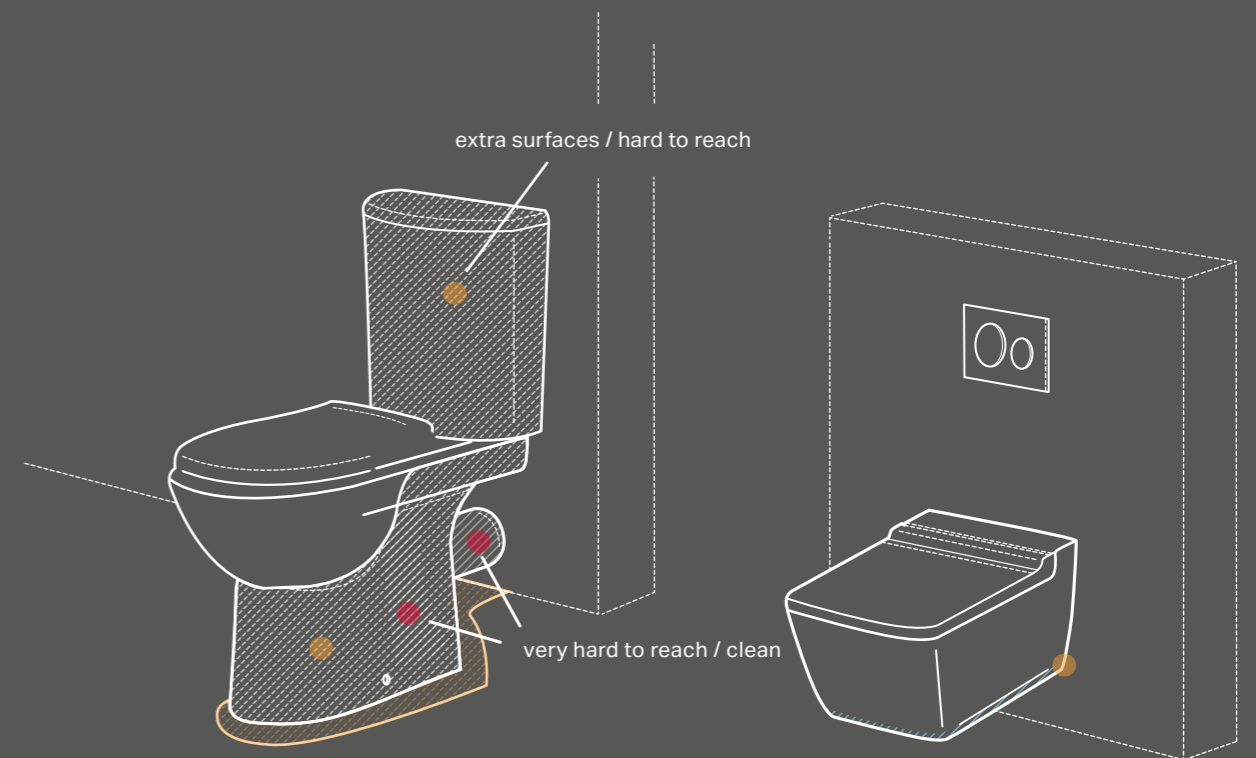

HYGIENIC

A floor-standing toilet with an exposed cistern offers much more space that has to be cleaned than a wall-hung concealed solution. The latter has far less corners or edges where dirt, dust and hair can get stuck. Germs have nowhere to hide.