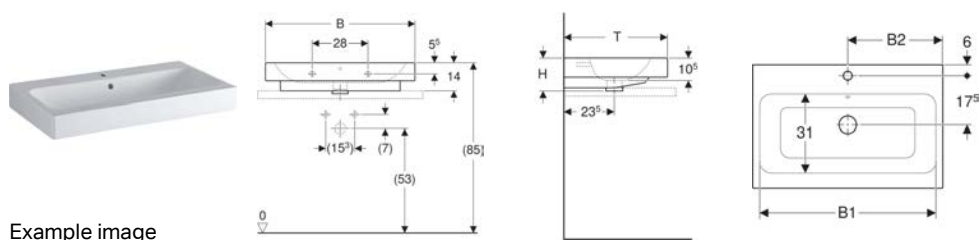

Geberit iCon lay-on washbasin

Example image

Application purposes

- For mounting on washtops

Characteristics

- Wall fixation

- Ground bottom and rear sides

Technical data

Product material

Fine fireclay

Art. no.	Colour / surface	Tap hole	Overflow	B	B1	B2	H	T
124560000	white	central	visible	60 cm	54.5 cm	30 cm	15.5 cm	48.5 cm
124575000	white	central	visible	75 cm	69 cm	37.5 cm	15.5 cm	48.5 cm
124590000	white	central	visible	90 cm	85 cm	45 cm	15.5 cm	48.5 cm

Accessories

- Geberit dip tube trap for washbasin, horizontal outlet
- Geberit washbasin drain, space-saving model, slim design, with external waste plug with push actuation
- Geberit washbasin drain, space-saving model, slim design, with external waste plug and lever actuation
- Geberit washbasin drain, space-saving model, slim design, with free outlet and valve cover
- Geberit fastening material for washbasin