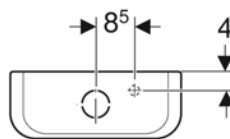

- Water supply connection on the bottom right

Application purposes

- For water supply connections 1/2"
- For close-coupled installation

Characteristics

- Dual flush

Technical data

Flush volume, factory setting	6 / 4 l
Flush volume small, adjustment range	3 / 4 l
Product material	Sanitary ceramic

Scope of delivery

- Mechanism

Art. no.	Colour / surface	B	H	T
500.409.01.1	white	37.5 cm	42.5 cm	14.5 cm