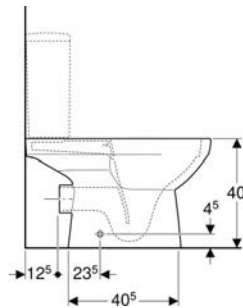

Geberit Selnova Square floor-standing WC for close-coupled exposed cistern, washdown, horizontal outlet, semi-shrouded, Rimfree

APPLICATION PURPOSES

- For close-coupled exposed cistern

CHARACTERISTICS

- Floor-standing
- Washdown WC
- Rimless WC ceramic appliance featuring Rimfree flush technology
- 4 l flush

- Horizontal outlet
- Semi-shrouded

TECHNICAL DATA

Product material Sanitary ceramic
Height-adjustable No

SCOPE OF DELIVERY

- WC ceramic appliance

- Fastening material

TO ORDER ADDITIONALLY

- Cistern
- WC seat

ACCESSORIES

- Geberit connection set for floor-standing WC
- Geberit connection bend 90°

Art. no.	Colour / surface	B cm	H cm	T cm
500.152.01.1	white	35	40	68