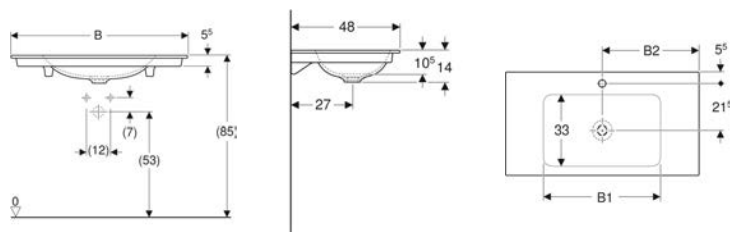

Geberit ONE vanity basin

Application purposes

- For mounting on washbasin cabinets

Characteristics

- Vertical outlet

Scope of delivery

- Vanity basin

To order additionally

- Geberit washbasin connector and trap, space-saving model

- Slim rim

Technical data

Product material

Fine fireclay

Art. no.	Mix & Match	Colour / surface	Tap hole	Overflow	B	B1	B2	Cabinet width	H	T	Shelf space
505.010.01.1	Yes	white / KeraTect	central	without	60 cm	50.5 cm	30 cm	60 cm	14 cm	48 cm	on both sides
505.011.01.1	Yes	white / KeraTect	without	without	60 cm	50.5 cm	30 cm	60 cm	14 cm	48 cm	on both sides
505.010.01.2	Yes	white / KeraTect	central	without	75 cm	55 cm	37.5 cm	75 cm	14 cm	48 cm	on both sides
505.011.01.2	Yes	white / KeraTect	without	without	75 cm	55 cm	37.5 cm	75 cm	14 cm	48 cm	on both sides
505.010.01.3	Yes	white / KeraTect	central	without	90 cm	55 cm	45 cm	90 cm	14 cm	48 cm	on both sides
505.011.01.3	Yes	white / KeraTect	without	without	90 cm	55 cm	45 cm	90 cm	14 cm	48 cm	on both sides
505.010.01.4	No	white / KeraTect	central	without	105 cm	55 cm	52.5 cm	105 cm	14 cm	48 cm	on both sides
505.011.01.4	No	white / KeraTect	without	without	105 cm	55 cm	52.5 cm	105 cm	14 cm	48 cm	on both sides
505.010.01.5	Yes	white / KeraTect	central	without	120 cm	60 cm	60 cm	120 cm	14 cm	48 cm	on both sides
505.011.01.5	Yes	white / KeraTect	without	without	120 cm	60 cm	60 cm	120 cm	14 cm	48 cm	on both sides

- A Geberit washbasin connector, space-saving model is required for the installation of the washbasin with base cabinet. See 'Assortment overview – Geberit ONE washbasin connectors space-saving model' or online catalogue, washbasin accessories
- Mix & Match: Articles of the same width can be freely combined in the Geberit ONE, Acanto and iCon series