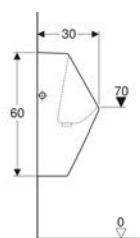

Art. no.	Colour / surface	B	H	T
500.208.01.1	white	35 cm	33 cm	54 cm

Geberit Smyle urinal, waterless, outlet to the rear

Example image

Characteristics

- Wall-hung
- Hidden drain
- Hidden fastening

- Easy fastening with Geberit fastening material Kerafix, for urinal