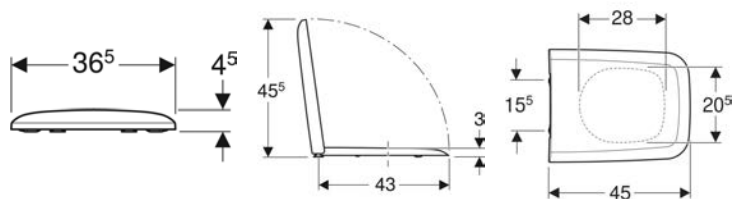

Geberit iCon Square WC seat

Characteristics

- Overlapping WC lid

Technical data

Product material	Thermoset
Fastening distance	15.5 cm

Art. no.	Colour / surface	B	H	T	Quick-release hinges	Soft-closing mechanism	Fastening	Hinge material
500.837.01.1	white / glossy	36.5 cm	4.5 cm	45 cm	yes	yes	from above	Chrome-plated brass
571910000	white / glossy	36.5 cm	4.5 cm	45 cm	no	yes	from above	Chrome-plated brass