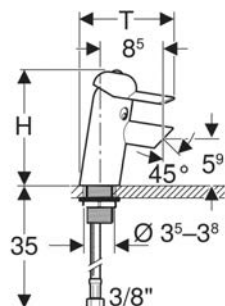

APPLICATION PURPOSES

- For extracting tap water
- For children
- For childcare
- For installation in washbasins or washtops
- For installation in Bambini play and washspaces
- For connecting cold and hot water

CHARACTERISTICS

- Child-friendly design
- Tap group I in accordance with DIN 4109
- Single-lever mixer
- Volume flow control via tap aerator
- With integrated check valve
- Housing, powder-coated

- Lever made of ABS
- Tricolour

TECHNICAL DATA

Operating pressure	1–10 bar
Test pressure, water max.	16 bar
Test pressure, air / inert gas max.	3 bar
Operating temperature, water, short-term max.	90 °C
Flow rate at 3 bar	5.7 l/min
Product material	Brass

SCOPE OF DELIVERY

- Tap aerator key

- Key for lever
- Fastening material

ACCESSORIES

- Geberit Bambini mini thermostat for washbasin tap
- Geberit Bambini tap aerator for washbasin tap

INFO

- It is recommended to use the Geberit Bambini mini thermostat for washbasin taps in order to avoid scald injuries
- The Geberit Bambini tap aerator for washbasin tap (art. no. 571410000) must be ordered separately if the Bambini washbasin tap is used in the top basin of a Bambini play and washspace in combination with an overflow pipe