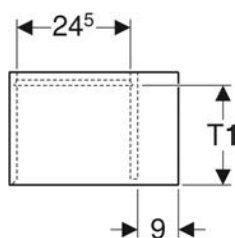

Characteristics

- FSC™ C134279 certified
- Wall-hung
- With one movable shelf

- Moisture-resistant
- Delivered preassembled

Technical data

Product material | High-compressed three-layer chipboard

Scope of delivery

- Side cabinet
- Fastening material

Art. no.	Colour / surface	B	H	T	T1
502.324.01.1	white / high-gloss coated	37 cm	40 cm	24.5 cm	21 cm
502.324.01.3 *	white / matt coated	37 cm	40 cm	24.5 cm	21 cm
502.324.JH.1	oak / wood-textured melamine	37 cm	40 cm	24.5 cm	21 cm
502.324.JK.1	lava / matt coated	37 cm	40 cm	24.5 cm	21 cm
502.324.JL.1 *	sand grey / high-gloss coated	37 cm	40 cm	24.5 cm	21 cm
502.324.JR.1 *	hickory / wood-textured melamine	37 cm	40 cm	24.5 cm	21 cm
502.325.01.1	white / high-gloss coated	37 cm	40 cm	27.3 cm	24 cm
502.325.01.3 *	white / matt coated	37 cm	40 cm	27.3 cm	24 cm
502.325.JH.1	oak / wood-textured melamine	37 cm	40 cm	27.3 cm	24 cm
502.325.JK.1	lava / matt coated	37 cm	40 cm	27.3 cm	24 cm
502.325.JL.1 *	sand grey / high-gloss coated	37 cm	40 cm	27.3 cm	24 cm
502.325.JR.1 *	hickory / wood-textured melamine	37 cm	40 cm	27.3 cm	24 cm

* Order-based production

Accessories

- Geberit towel hook

- Side element with depth 24.5 cm only for Geberit iCon cabinet for handrinse basin, with one door
- Side element with depth 27.3 cm only for Geberit iCon cabinet for handrinse basin, with one drawer