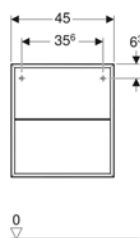

Characteristics

- FSC™ C134279 certified
- Wall-hung
- With glass shelf

- Moisture-resistant
- Delivered preassembled

Technical data

Product material | High-compressed three-layer chipboard

Scope of delivery

- Fastening material

Art. no.	Colour / surface	B	H	T
505.079.00.1	white / high-gloss coated	45 cm	49.2 cm	47 cm
505.079.00.2 *	white / matt coated	45 cm	49.2 cm	47 cm
505.079.00.3	lava / matt coated	45 cm	49.2 cm	47 cm
505.079.00.4 *	sand grey / high-gloss coated	45 cm	49.2 cm	47 cm
505.079.00.5	oak / wood-textured melamine	45 cm	49.2 cm	47 cm
505.079.00.6 *	hickory / wood-textured melamine	45 cm	49.2 cm	47 cm
505.079.00.7 *	greige / matt coated	45 cm	49.2 cm	47 cm
505.079.00.8 *	black matt	45 cm	49.2 cm	47 cm

* Order-based production