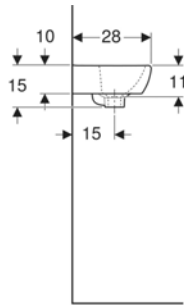

Geberit Selnova Square handrinse basin with asymmetrical overflow

CHARACTERISTICS

- Asymmetrical overflow
- Can be combined with full pedestal

TECHNICAL DATA

Product material: Sanitary ceramic

SCOPE OF DELIVERY

- Handrinse basin

ACCESSORIES

- Geberit dip tube trap for washbasin, horizontal outlet
- Geberit fastening material for handrinse basin

Art. no.	Colour / surface	Tap hole	Overflow	B cm	H cm	T cm
500.316.01.1	white	central	visible	36	15	28