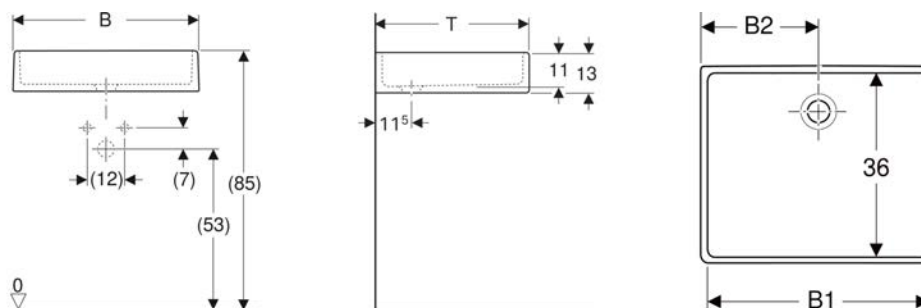

APPLICATION PURPOSES

- For mounting on mounting brackets
- For mounting on washtops
- For industry and commerce
- For schools and other educational facilities
- For private areas

CHARACTERISTICS

- With one bowl
- Without overflow
- Acid-resistant
- Drain hole $\varnothing$ 62 mm

SCOPE OF DELIVERY

- Utility sink

ACCESSORIES

- Geberit set of mounting brackets for utility sink
- Geberit waste outlet with overflow pipe, for cleaner sink

TECHNICAL DATA

Product material

Fireclay

Art. no.	Colour / surface	Overflow	B cm	B1 cm	B2 cm	H cm	T cm
360050000	white	without	50	46	25	13	40
360060000	white	without	60	56	30	13	40