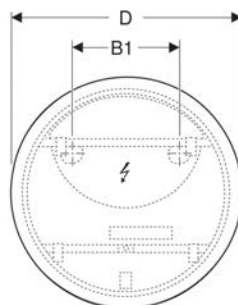

CHARACTERISTICS

- Suitable for all bathroom series
- LED lighting
- Direct and indirect lighting, continuously dimmable
- Touch sensor switch for lighting, with orientation light
- Memory function for lighting with touch sensor switch
- Orientation light can be deactivated
- With Geberit FlexInstall suspension

TECHNICAL DATA

Protection degree	IP44
Nominal voltage	220–240 V AC
Operating voltage	24 V DC
Mains frequency	50 / 60 Hz
Product material	Aluminium
Light source energy efficiency class	F
Light colour	3000 K

Service life LED lighting max.	72000 h
Measurement method	L70B50
Colour rendering index min.	80
Standard deviation of colour matching	3 SDCM

SCOPE OF DELIVERY

- Mirror
- Fastening material

Art. no.	D cm	B cm	B1 cm	H cm	T cm	Protection class	Power consumption W	Luminous flux lm
502.796.00.1	50	50	13	50	3.5	II	38.9	4875
502.797.00.1	60	60	20	60	3.5	II	48.8	6045
502.798.00.1	75	75	35	75	3.5	II	62.2	7800
502.799.00.1	90	90	50	90	3.5	II	77.7	9750