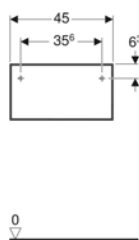

Characteristics

- FSC™ C134279 certified
- Wall-hung
- With one drawer
- Opening with push-to-open mechanism
- Drawer with soft closing

- Moisture-resistant
- Delivered preassembled

Technical data

Product material	High-compressed three-layer chipboard
Drawer load max.	30 kg

Scope of delivery

- Fastening material

Art. no.	Colour / surface	B	H	T
505.078.00.1	white / high-gloss coated	45 cm	24.5 cm	47 cm
505.078.00.2 *	white / matt coated	45 cm	24.5 cm	47 cm
505.078.00.3	lava / matt coated	45 cm	24.5 cm	47 cm
505.078.00.4 *	sand grey / high-gloss coated	45 cm	24.5 cm	47 cm
505.078.00.5	oak / wood-textured melamine	45 cm	24.5 cm	47 cm
505.078.00.6 *	hickory / wood-textured melamine	45 cm	24.5 cm	47 cm
505.078.00.7 *	greige / matt coated	45 cm	24.5 cm	47 cm
505.078.00.8 *	black / matt coated	45 cm	24.5 cm	47 cm

* Order-based production