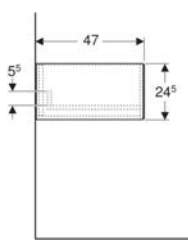

Characteristics

- FSC™ C134279 certified
- Wall-hung
- With one drawer
- Opening with push-to-open mechanism
- Drawer with soft closing

- Moisture-resistant
- Delivered preassembled

Technical data

Product material	High-compressed three-layer chipboard
Drawer load max.	30 kg

Scope of delivery

- Fastening material

Art. no.	Colour / surface	B	H	T
505.078.00.1	white / high-gloss coated	45 cm	24.5 cm	47 cm
505.078.00.2 *	white / matt coated	45 cm	24.5 cm	47 cm
505.078.00.3	lava / matt coated	45 cm	24.5 cm	47 cm
505.078.00.4 *	sand grey / high-gloss coated	45 cm	24.5 cm	47 cm
505.078.00.5	oak / wood-textured melamine	45 cm	24.5 cm	47 cm
505.078.00.6 *	hickory / wood-textured melamine	45 cm	24.5 cm	47 cm
505.078.00.7 *	greige / matt coated	45 cm	24.5 cm	47 cm
505.078.00.8 *	black / matt coated	45 cm	24.5 cm	47 cm

* Order-based production