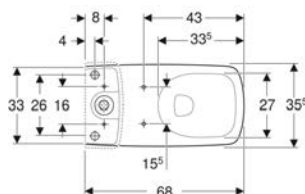

Geberit Selnova Square floor-standing WC for close-coupled exposed cistern, washdown, back-to-wall, horizontal or vertical outlet, semi-shrouded, Rimfree

APPLICATION PURPOSES

- For close-coupled exposed cistern

CHARACTERISTICS

- Floor-standing
- Washdown WC
- Rimless WC ceramic appliance featuring Rimfree flush technology
- Horizontal or vertical outlet
- Opening on the right-hand side for access to the stop valve
- Type 1, full flush volume 6 l, in accordance with EN 997

- Type 2 in accordance with EN 997
- Semi-shrouded
- Hidden fastening

TECHNICAL DATA

Product material Sanitary ceramic
Height-adjustable No

SCOPE OF DELIVERY

- WC ceramic appliance
- Fastening material

TO ORDER ADDITIONALLY

- Cistern
- WC seat

ACCESSORIES

- Geberit P-bend set for floor-standing WC
- Geberit connection set for floor-standing WC
- Geberit connection bend 90° set with extension
- Geberit connection bend 90°

Art. no.	Colour / surface	B cm	H cm	T cm
500.489.01.1	white	35.5	40	68