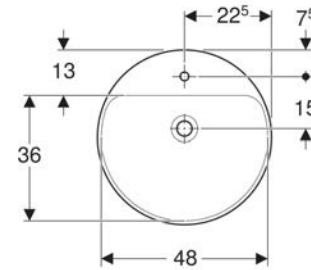

APPLICATION PURPOSES

- For mounting in washtops

CHARACTERISTICS

- Round

- Easy to mount thanks to provided cut-out template

TECHNICAL DATA

Product material

Sanitary ceramic

SCOPE OF DELIVERY

- Fastening material
- Template

Art. no.	Colour / surface	D cm	Tap hole	Overflow	B cm	H cm	T cm
500.782.01.2	white	50	central	visible	50	18.5	50
500.783.01.2	white	50	left and right	visible	50	18.5	50