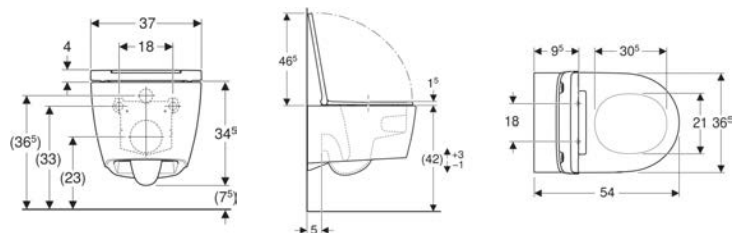

Geberit ONE wall-hung WC set, washdown, shrouded, TurboFlush, with WC seat

Application purposes

- For concealed cisterns

Characteristics

- Wall-hung
- Washdown WC
- Rimless WC ceramic appliance featuring TurboFlush flush technology
- Easy fastening with Easy Fast Fixing (type EFF3)
- Height-adjustable, ceramic upper edge 41–45 cm
- Type 1, full flush volume 7 / 6 / 5 / 4 l, according to EN 997
- Type 2 in accordance with EN 997
- 4 l flush
- Hidden fastening

- Easy fastening with gearbox for optimised force transmission
- WC seat made of Duroplast
- Hinges made of metal
- Overlapping WC lid
- Slim design
- WC seat can be removed without tools
- According to recommendation in line with SINTEF

Technical data

Product material	Sanitary ceramic
Fastening distance	18 cm
Height-adjustable	Yes

Scope of delivery

- WC ceramic appliance
- WC seat
- Sound insulation set
- Connection set
- Fastening material

Art. no.	Colour / surface	B	H	T	Quick-release hinges	Soft-closing mechanism
500.201.01.1	WC ceramic appliance: white / KeraTect Design cover: white	36.5 cm	34.5 cm	54 cm	yes	yes
500.202.01.1	WC ceramic appliance: white / KeraTect Design cover: bright chrome-plated	36.5 cm	34.5 cm	54 cm	yes	yes
500.202.JT.1	WC ceramic appliance: white matt Design cover: bright chrome-plated Design cover: white	37 cm	34.5 cm	54 cm	yes	yes