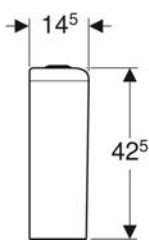

- Water supply connection on the bottom right

Application purposes

- For water supply connections 1/2"
- For close-coupled installation

Characteristics

- Dual flush

Technical data

Flush volume, factory setting	6 / 4 l
Flush volume small, adjustment range	3 / 4 l
Product material	Sanitary ceramic

Scope of delivery

- Mechanism

Art. no.	Colour / surface	B	H	T
500.409.01.1	white	37.5 cm	42.5 cm	14.5 cm