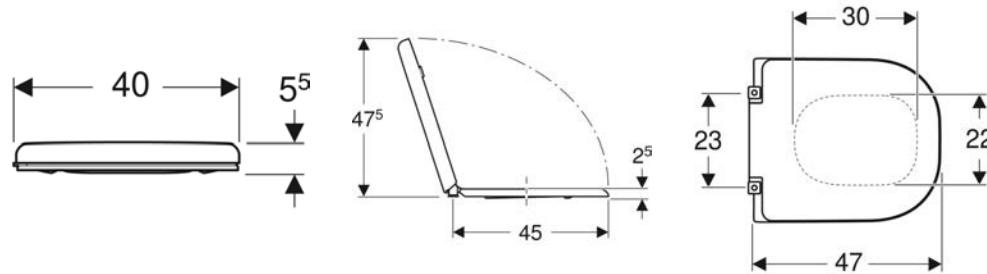

Geberit Selnova Comfort Square WC seat, barrier-free, antibacterial, fastening from below

CHARACTERISTICS

- Barrier-free
- Antibacterial
- With hinge bar made of stainless steel
- Oblique buffers extend into the ceramic chamfer of the WC ceramic appliance and prevent the WC seat sliding sideways

- Overlapping WC lid
- Square design

TECHNICAL DATA

Product material	Thermoset
Fastening distance	23 cm

SCOPE OF DELIVERY

- WC seat

Art. no.	Colour / surface	B cm	H cm	T cm	Quick-release hinges	Soft-closing mechanism	Fastening	Hinge material
500.793.01.1	white	40	5.5	47	no	no	from below	Stainless steel