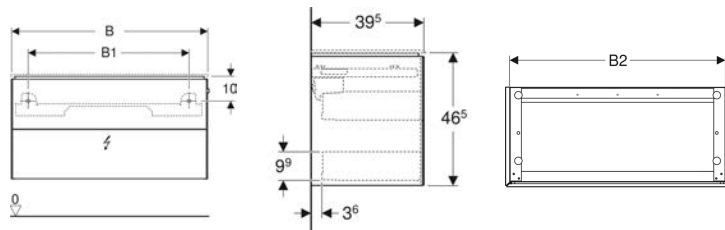

Geberit ONE cabinet for washbasin, with two drawers, small projection

Characteristics

- FSC™ C134279 certified
- Wall-hung
- Drawers with slots for partitions
- Fully usable storage space in upper drawer
- With two drawers
- Opening with push-to-open mechanism
- Drawer with soft closing
- Front made of MDF
- Top drawer with LED light
- Moisture-resistant
- Turn handle actuation for damming of washbasin on right side of cabinet

- Delivered preassembled

Technical data

Protection degree	IP21
Nominal voltage	230 V AC
Operating voltage	12 V DC
Mains frequency	50 Hz
Product material	MDF
Drawer load max.	30 kg
Light source energy efficiency class	F
Light colour	4000–4200 K

Scope of delivery

- Fastening material
- Drawer dividers made of aluminium

- Turn handle with cable actuator

To order additionally

- Geberit ONE vanity basin CleanDrain, small projection
- Installation element for Geberit ONE washbasin

Art. no.	Colour / surface	B	B1	B2	Washbasin width	H	T	Protection class	Power consumption	Luminous flux
500.381.01.1	white / high-gloss coated	74.5 cm	59 cm	71 cm	75 cm	46.5 cm	39.5 cm	II	2.5 W	350 lm
500.385.00.1 *	black walnut / real wood veneer	89.5 cm	74 cm	86 cm	90 cm	46.5 cm	39.5 cm	II	3.25 W	455 lm
500.385.01.1	white / high-gloss coated	89.5 cm	74 cm	86 cm	90 cm	46.5 cm	39.5 cm	II	3.25 W	455 lm
500.386.01.1	white / high-gloss coated	104.5 cm	89 cm	101 cm	105 cm	46.5 cm	39.5 cm	II	4 W	560 lm

* Order-based production