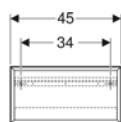

Application purposes

- For Geberit ONE, iCon, Acanto and VariForm series

Characteristics

- FSC™ C134279 certified
- Wall-hung

- Hidden fastening
- Moisture-resistant
- Delivered preassembled

Technical data

Product material | High-compressed three-layer chipboard

Scope of delivery

- High-level cabinet

- Fastening material

Art. no.	Colour / surface	B	H	T
502.322.01.1	white / high-gloss coated	45 cm	23.3 cm	13.2 cm
502.322.01.3 *	white / matt coated	45 cm	23.3 cm	13.2 cm
502.322.JH.1	oak / wood-textured melamine	45 cm	23.3 cm	13.2 cm
502.322.JK.1	lava / matt coated	45 cm	23.3 cm	13.2 cm
502.322.JL.1 *	sand grey / high-gloss coated	45 cm	23.3 cm	13.2 cm
502.322.JR.1 *	hickory / wood-textured melamine	45 cm	23.3 cm	13.2 cm

* Order-based production

Accessories

- Geberit towel hook