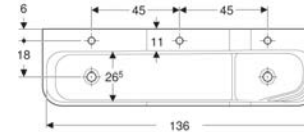

Geberit Bambini play and washspace, with three washbasin areas, lower basin on the left

Example image

APPLICATION PURPOSES

- For children
- For schools, childcare facilities and other educational facilities
- Suitable for children of different age groups
- For playing and learning
- For mounting on solid walls or drywalls
- For mounting on Geberit GIS set for Bambini play and washspace
- To install on Geberit Duofix elements for washbasins

CHARACTERISTICS

- Three washbasin areas
- Three different heights
- Small projection
- Integrated storage function with slide and haptic area for water play and multi-sensory experience
- Rounded edges for avoiding injuries
- Shockproof
- Scratchproof
- Easy cleaning
- Seamless surface repair

TECHNICAL DATA

Product material Varicor

SCOPE OF DELIVERY

- Washing trough

ACCESSORIES

- Geberit waste outlet with free outlet, screen
- Geberit waste outlet with free outlet and valve cover
- Geberit P-trap for washbasin, with sleeve, horizontal outlet

Art. no.	Colour / surface	Tap hole	Overflow	Drain	B cm	H cm	T cm
502.975.00.1 New	Washing trough: alpine white Decor: none	central, left and right	without	left and right	140	30	39
502.975.79.1 * New	Washing trough: alpine white Decor: forest green / light green	central, left and right	without	left and right	140	30	39