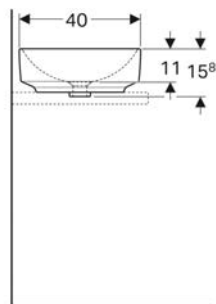

Geberit VariForm lay-on washbasin, oval

APPLICATION PURPOSES

- For mounting on washtops

CHARACTERISTICS

- Suitable for all VariForm bathroom furniture
- Oval
- Easy to mount thanks to provided cut-out template

- Can be installed with a washbasin cabinet

TECHNICAL DATA

Product material Fine fireclay

SCOPE OF DELIVERY

- Fastening material

- Template

ACCESSORIES

- Geberit waste outlet with free outlet and valve cover
- Geberit waste outlet with free outlet, screen

Art. no.	Colour / surface	Tap hole	Overflow	B cm	H cm	T cm
500.771.01.2	white	without	without	55	15.8	40