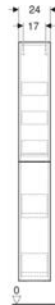

APPLICATION PURPOSES

- For Geberit ONE, iCon, Acanto and VariForm series

CHARACTERISTICS

- FSC™ C134279 certified
- Wall-hung
- With two drawers
- Wooden organiser boxes

- Drawer with soft closing
- Moisture-resistant
- Delivered preassembled

TECHNICAL DATA

Product material	High-compressed three-layer chipboard
Drawer load max.	30 kg

SCOPE OF DELIVERY

- Tall cabinet
- 9 organising boxes
- Fastening material

ACCESSORIES

- Geberit internal storage shelf
- Geberit organising box

Art. no.	Colour / surface	B cm	H cm	T cm
503.011.01.1 New	Body and front: white / high-gloss coated	24	180	48
503.011.01.2 New	Body: white / high-gloss coated Front: white / shiny glass	24	180	48