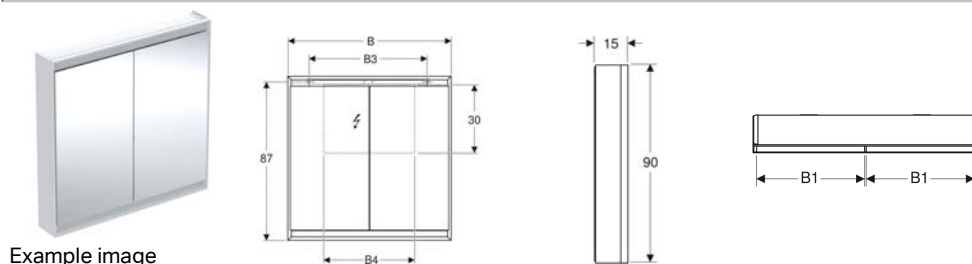

Geberit ONE mirror cabinet with ComfortLight and two doors, exposed installation, height 90 cm

Characteristics

- With ComfortLight
- LED lighting
- Indirect lighting
- Internal lighting
- Lighting mood infinitely adjustable from orientation light to daylight
- Functions can be triggered via touch sensor
- DALI-compatible control
- Compatible with Geberit Home App
- Time slot in desired luminous intensity adjustable with Geberit Home App
- With two doors
- Doors mirrored on both sides
- With two power sockets
- Power sockets mounted on the internal side at the top left and top right
- Continuously movable glass shelves