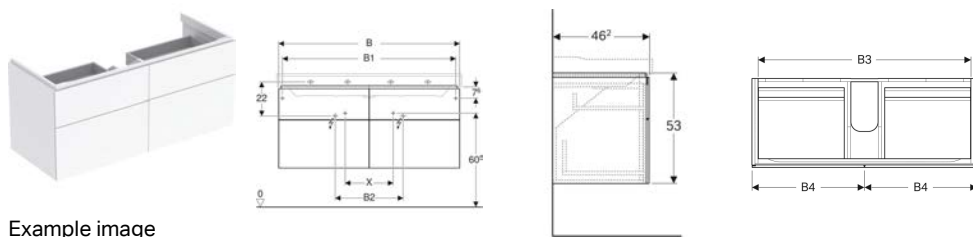

Geberit Xeno² cabinet for washbasin with width from 120 cm, with four drawers

Example image

Characteristics

- FSC™ C134279 certified
- Wall-hung
- With four drawers
- Opening with push-to-open mechanism
- Drawer with antislip mat
- Drawer with LED light
- Moisture-resistant
- Delivered preassembled

Technical data

Protection degree	IP21
Nominal voltage	230 V AC
Operating voltage	12 V DC
Mains frequency	50 Hz
Product material	High-compressed three-layer chipboard
Drawer load max.	30 kg
Light source energy efficiency class	F
Light colour	3000 K

Scope of delivery

- Fastening material

Art. no.	Colour / surface	B	B1	B2	B3	B4	Washbasin width	H	T	Protection class	Power consumption	Luminous flux
500.518.00.1	* greige / matt coated	117.4 cm	112.4 cm	44 cm	111 cm	58.5 cm	120 cm	53 cm	46.2 cm	II	4 W	480 lm
500.518.01.1	white / high-gloss coated	117.4 cm	112.4 cm	44 cm	111 cm	58.5 cm	120 cm	53 cm	46.2 cm	II	4 W	480 lm
500.518.43.1	scultura grey / wood-textured melamine	117.4 cm	112.4 cm	44 cm	111 cm	58.5 cm	120 cm	53 cm	46.2 cm	II	4 W	480 lm

* Order-based production

Accessories

- Geberit Xeno² drawer insert, T-partition, for top drawer
- Geberit Xeno² drawer insert, H-partition, for top drawer
- Geberit Xeno² drawer insert, H-partition, for bottom drawer
- Geberit towel rail for bathroom furniture, with right-angled corner
- Geberit towel rail for bathroom furniture, with radius corner
- Geberit power socket element