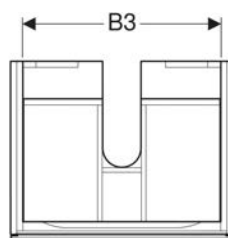

Characteristics

- FSC™ C134279 certified
- Wall-hung
- With one drawer
- Opening with push-to-open mechanism
- Drawer with antislip mat
- Drawer with LED light
- Moisture-resistant
- Delivered preassembled

Technical data

Protection degree	IP21
Nominal voltage	230 V AC
Operating voltage	12 V DC
Mains frequency	50 Hz
Product material	High-compressed three-layer chipboard
Drawer load max.	30 kg
Light source energy efficiency class	F
Light colour	3000 K

Scope of delivery

- Fastening material

Art. no.	Colour / surface	B	B1	B2	B3	Washbasin width	H	T	Protection class	Power consumption	Luminous flux
500.505.00.1 *	greige / matt coated	58 cm	54.6 cm	10 cm	51.6 cm	60 cm	22 cm	46.2 cm	II	2.25 W	270 lm
500.505.01.1	white / high-gloss coated	58 cm	54.6 cm	10 cm	51.6 cm	60 cm	22 cm	46.2 cm	II	2.25 W	270 lm
500.505.43.1	scultura grey / wood-textured melamine	58 cm	54.6 cm	10 cm	51.6 cm	60 cm	22 cm	46.2 cm	II	2.25 W	270 lm
500.508.00.1 *	greige / matt coated	88 cm	84.6 cm	23 cm	81.6 cm	90 cm	22 cm	46.2 cm	II	3.75 W	450 lm
500.508.01.1	white / high-gloss coated	88 cm	84.6 cm	23 cm	81.6 cm	90 cm	22 cm	46.2 cm	II	3.75 W	450 lm
500.508.43.1	scultura grey / wood-textured melamine	88 cm	84.6 cm	23 cm	81.6 cm	90 cm	22 cm	46.2 cm	II	3.75 W	450 lm

* Order-based production

Accessories

- Geberit Xeno² drawer insert, T-partition, for top drawer
- Geberit Xeno² drawer insert, H-partition, for top drawer
- Geberit towel rail for bathroom furniture, with right-angled corner
- Geberit towel rail for bathroom furniture, with radius corner
- Geberit power socket element