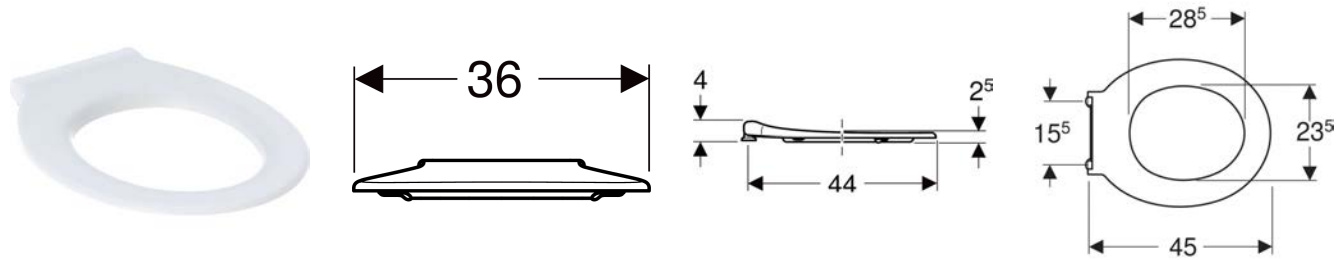

Geberit Selnova Comfort WC seat ring, barrier-free, antibacterial, fastening from below

CHARACTERISTICS

- Barrier-free
- Antibacterial
- With hinge bar

TECHNICAL DATA

Product material: Thermoset
Fastening distance: 15.5 cm

SCOPE OF DELIVERY

- WC seat ring

Art. no.	Colour / surface	B cm	H cm	T cm	Quick-release hinges	Soft-closing mechanism	Fastening	Hinge material
500.134.01.1	white	36	4	45	no	no	from below	Stainless steel