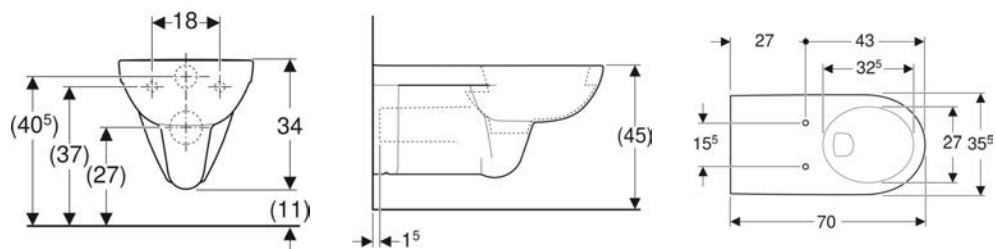

APPLICATION PURPOSES

- For concealed cisterns
- For pressure flushing valves
- Suitable for use by wheelchair users

CHARACTERISTICS

- Wall-hung
- Washdown WC
- With flush rim

- Barrier-free
- Type 1, full flush volume 6 / 4 l, in accordance with EN 997
- Type 2 in accordance with EN 997
- 4 l flush
- Large projection

TECHNICAL DATA

Product material	Sanitary ceramic
Fastening distance	18 cm
Height-adjustable	No

SCOPE OF DELIVERY

- WC ceramic appliance

TO ORDER ADDITIONALLY

- WC seat

INFO

- Depending on the installation type, 1 Geberit connection set for wall-hung WC, length 30 cm, is required for mounting

Art. no.	Colour / surface	B cm	H cm	T cm
500.261.01.1	white	35.5	34	70