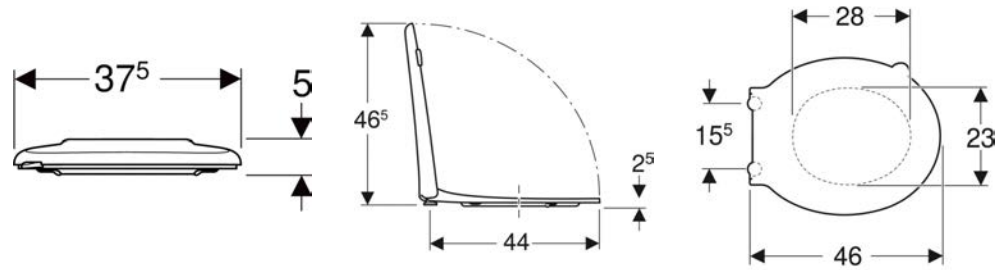

Geberit Selnova Comfort WC seat, barrier-free, antibacterial, fastening from above

CHARACTERISTICS

- Barrier-free
- Antibacterial
- With hinge bar made of stainless steel

- Overlapping WC lid

Fastening distance

15.5 cm

TECHNICAL DATA

Product material

Thermoset

SCOPE OF DELIVERY

- WC seat

Art. no.	Colour / surface	B cm	H cm	T cm	Quick-release hinges	Soft-closing mechanism	Fastening	Hinge material
501.559.01.1	white	37.5	5	46	no	no	from above	Stainless steel