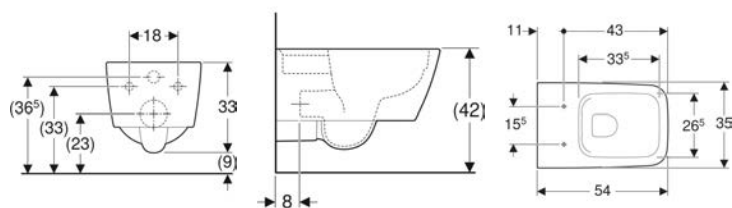

Geberit iCon Square wall-hung WC, washdown, shrouded, Rimfree

Application purposes

- For concealed cisterns
- For pressure flushing valves

Characteristics

- Wall-hung
- Washdown WC
- Rimless WC ceramic appliance featuring Rimfree flush technology
- Easy fastening with Easy Fast Fixing (type EFF3)

- Type 1, full flush volume 6 / 5 l, in accordance with EN 997
- Type 2 in accordance with EN 997
- Flushes with 4.5 l
- Shrouded
- Hidden fastening

Technical data

Product material	Sanitary ceramic
Fastening distance	18 cm
Height-adjustable	No

Scope of delivery

- Fastening material

To order additionally

- WC seat

Art. no.	Colour / surface	B	H	T
201950000	white	35 cm	33 cm	54 cm

Accessories

- Geberit straight connector set for WC

- Depending on the installation type, 1 Geberit connection set for wall-hung WC is required for mounting