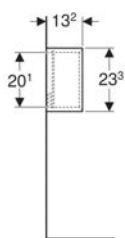

Application purposes

- For Geberit ONE, iCon, Acanto and VariForm series

Characteristics

- FSC™ C134279 certified
- Wall-hung

- Hidden fastening
- Moisture-resistant
- Delivered preassembled

Technical data

Product material | High-compressed three-layer chipboard

Scope of delivery

- High-level cabinet
- Fastening material

Art. no.	Colour / surface	B	H	T
502.322.01.1	white / high-gloss coated	45 cm	23.3 cm	13.2 cm
502.322.01.3 *	white / matt coated	45 cm	23.3 cm	13.2 cm
502.322.JH.1	oak / wood-textured melamine	45 cm	23.3 cm	13.2 cm
502.322.JK.1	lava / matt coated	45 cm	23.3 cm	13.2 cm
502.322.JL.1 *	sand grey / high-gloss coated	45 cm	23.3 cm	13.2 cm
502.322.JR.1 *	hickory / wood-textured melamine	45 cm	23.3 cm	13.2 cm

* Order-based production

Accessories

- Geberit towel hook