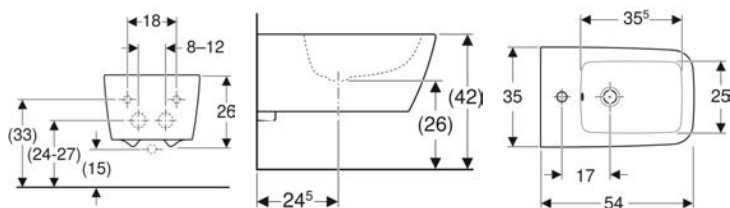

Geberit iCon Square wall-hung bidet, shrouded

Application purposes

- For single-hole taps with flexible hoses

Characteristics

- Wall-hung
- Hidden water supply connection

Scope of delivery

- Fastening material

To order additionally

- Extended drain for trap

- Easy fastening with Easy Fast Fixing (type EFF3)
- Shrouded
- Hidden fastening

Technical data

Product material | Sanitary ceramic

Art. no.	Colour / surface	Overflow	B	H	T
231910000	white	visible	35 cm	26 cm	54 cm