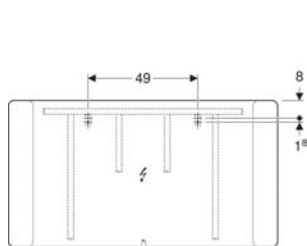

Geberit Option Square illuminated mirror, lighting on both sides

CHARACTERISTICS

- Suitable for all bathroom series
- LED lighting
- Mechanical switch

TECHNICAL DATA

Protection degree IP44

Nominal voltage	100–230 V AC
Operating voltage	12 V DC
Mains frequency	50 / 60 Hz
Output voltage	12 V DC
Product material	Glass
Light source energy efficiency class	F
Light colour	4200 K

Service life of LED lighting	60000 h
Measurement method	LM-80
Colour rendering index min.	80

SCOPE OF DELIVERY

- Mirror
- Fastening material

Art. no.	Colour / surface	B cm	H cm	T cm	Protection class	Power consumption W	Luminous flux lm
819220000	aluminium brushed	120	65	3	I	22.8	2860