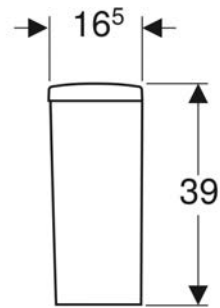

Geberit Selnova Square exposed cistern, close-coupled, dual flush, bottom water supply connection

APPLICATION PURPOSES

- For close-coupled installation
- For water supply connections 1/2"

CHARACTERISTICS

- Dual flush
- Water supply connection on the bottom right

TECHNICAL DATA

Flush volume, factory setting	4 / 2.6 l
Flush volume large, adjustment range	4 / 6 l
Flush volume small, adjustment range	2.6 / 4 l
Product material	Sanitary ceramic

SCOPE OF DELIVERY

- Exposed cistern, close-coupled
- Mechanism

TO ORDER ADDITIONALLY

- Fastening material for rear wall

Art. no.	Colour / surface	B cm	H cm	T cm
500.266.01.1	white	37	39	16.5