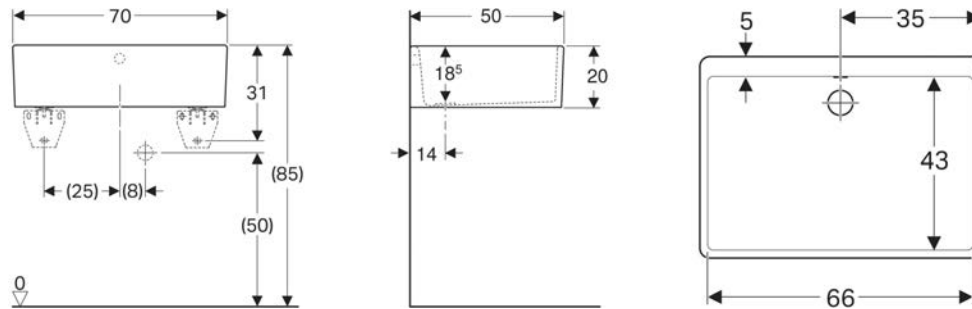

TECHNICAL DATA

Product material Fireclay

SCOPE OF DELIVERY

- Utility sink
- Drain assembly
- Overflow assembly

Art. no.	Colour / surface	Overflow	B cm	H cm	T cm
355675000	white	visible	74	35	58.5

Geberit Publica utility sink without overflow, height 20 cm