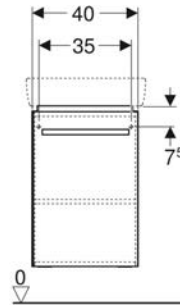

Geberit Selnova Compact cabinet for handrinse basin, with one door and service space

CHARACTERISTICS

- FSC™ C134279 certified
- Wall-hung
- With one door
- Opening with handle
- Door with soft closing
- With one movable shelf
- Hinge side left or right

- Moisture-resistant
- Front made of MDF
- Delivered preassembled

TECHNICAL DATA

Product material High-compressed three-layer chipboard

SCOPE OF DELIVERY

- Fastening material

ACCESSORIES

- Geberit power socket element

Art. no.	Colour / surface	B cm	Washbasin width cm	H cm	T cm
501.613.01.1	Body: white / matt coated Front: white / high-gloss coated	40	45	60.4	34