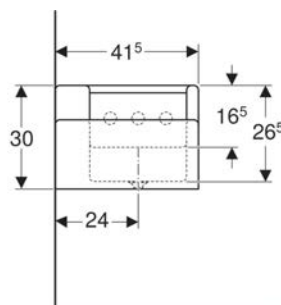

APPLICATION PURPOSES

- For mounting on mounting brackets
- For children
- For schools, childcare facilities and other educational facilities

CHARACTERISTICS

- Four washbasin areas
- Two outlets
- Small projection
- Wavy rim for easy tap access
- Rounded edges for avoiding injuries
- Antibacterial
- Shockproof
- Scratchproof
- Easy cleaning

- Seamless surface repair

TECHNICAL DATA

Product material Varicor

SCOPE OF DELIVERY

- Washing trough
- Fixing material for decorative cover
- Baffle plate made of PMMA

TO ORDER ADDITIONALLY

- Geberit Bambini decorative cover, front, for play and washspace, for four washbasin taps, lower basin on the left

- Geberit Bambini decorative cover, side, for play and washspace, lower basin
- Geberit Bambini decorative cover, side, for play and washspace, upper basin
- Geberit set of mounting brackets for play and washspace, for four washbasin taps

ACCESSORIES

- Geberit waste outlet with free outlet, screen
- Geberit waste outlet with free outlet and valve cover
- Geberit P-trap for washbasin, with sleeve, horizontal outlet

INFO

- When mounting in rows, a minimum distance of 5 cm between the basins and/or the wall side should be maintained

Art. no.	Colour / surface	Tap hole	Overflow	Drain	B cm	H cm	T cm
43000016	white alpine / matt	left and right	without	left and right	180	30	41.5