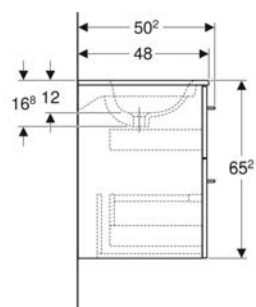

CHARACTERISTICS

- FSC™ C134279 certified
- Wall-hung
- Slim rim
- With two drawers
- Opening with handle
- Drawer with soft closing
- Moisture-resistant
- Delivered preassembled

TECHNICAL DATA

Product material	Fine fireclay / high-compressed three-layer chipboard
Drawer load max.	30 kg

SCOPE OF DELIVERY

- Washbasin
- Cabinet for vanity basin
- Handle
- Fastening material

ACCESSORIES

- Geberit drawer insert, H-partition, for top drawer
- Geberit drawer insert, T-partition, for top drawer
- Geberit drawer insert, H-partition, for bottom drawer
- Geberit Selnova Square set of narrow feet
- Geberit towel rail for bathroom furniture
- Geberit towel rail for bathroom furniture, with radius corner
- Geberit towel rail for bathroom furniture, with right-angled corner
- Geberit power socket element

Art. no.	Colour / surface	Tap hole	Overflow	B cm	B1 cm	B2 cm	B3 cm	Washbasin width cm	H cm	T cm
501.232.00.1 New	white / high-gloss coated	central	visible	55	53.8	47	49	55	65.2	50.2
501.233.00.1 * New	lava / matt coated	central	visible	55	53.8	47	49	55	65.2	50.2