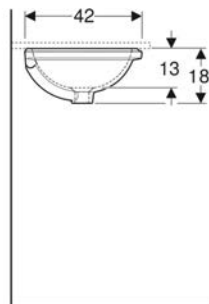

APPLICATION PURPOSES

- For mounting on washtops from below

CHARACTERISTICS

- Round
- Easy to mount thanks to provided cut-out template

TECHNICAL DATA

Product material: Sanitary ceramic

SCOPE OF DELIVERY

- Fastening material
- Template

ACCESSORIES

- Geberit waste outlet with free outlet and valve cover
- Geberit waste outlet with free outlet, screen

Art. no.	Colour / surface	Tap hole	Overflow	B cm	H cm	T cm
500.744.01.2	white	without	visible	40.5	18	42
500.746.01.2 *	white	without	without	40.5	18	42

* Order-based production