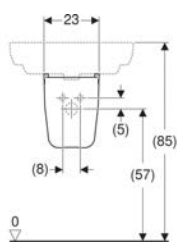

Scope of delivery

- Fastening material

Technical data

Product material

Sanitary ceramic

Art. no.	Colour / surface	B	H	T
500.575.01.1	white	21.5 cm	31.5 cm	23.5 cm

Geberit Smyle half pedestal

Example image