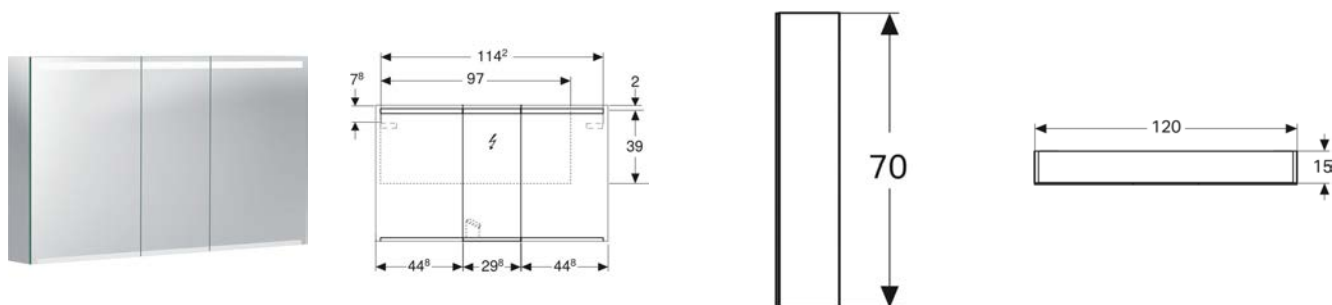

Geberit Option mirror cabinet with lighting and three doors

CHARACTERISTICS

- FSC™ C134279 certified
- Suitable for all bathroom series
- LED lighting
- Indirect lighting
- Touch-sensor switch for the upper light
- Touch-sensor switch for the bottom light
- Orientation light can be deactivated
- Power socket
- Mirrored body
- Moisture-resistant
- With three doors
- Doors mirrored on both sides

- Middle door hinges right
- Opening with recessed handle
- Movable glass shelves

TECHNICAL DATA

Protection degree	IP44
Nominal voltage	230 V AC
Operating voltage	12 V DC
Mains frequency	50 Hz
Output voltage	12 V DC
Product material	High-compressed three-layer chipboard

Light source energy efficiency class	F
Light colour	4200 K
Service life of LED lighting	60000 h
Measurement method	LM-80
Colour rendering index min.	80

SCOPE OF DELIVERY

- Mirror cabinet
- 4 glass shelves
- Fastening material

Art. no.	Colour / surface	B cm	H cm	T cm	Protection class	Power consumption W	Plug type	Power socket	Luminous flux lm	Luminous flux indirect lm
500.207.00.1	Body: outside mirrored Doors: inside and outside mirrored	120	70	15	I	20.45	CEE 7/4 (Schuko)	CEE 7/3 (Schuko)	1995	770