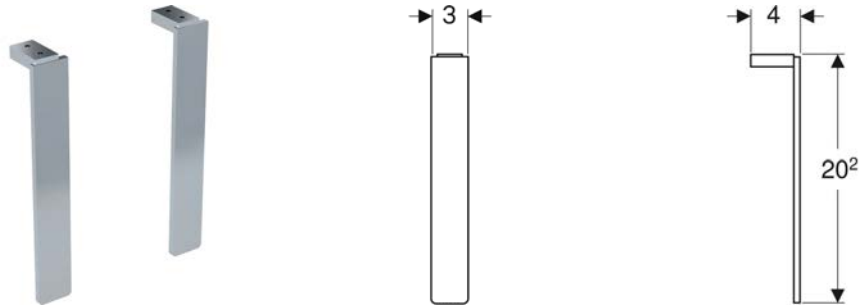

- Geberit connection set for floor-standing WC
- Geberit connection bend 90°

Art. no.	Colour / surface	B cm	H cm	T cm
500.152.01.1	white	35	40	68

Geberit Selnova Square set of narrow feet

TECHNICAL DATA

Product material