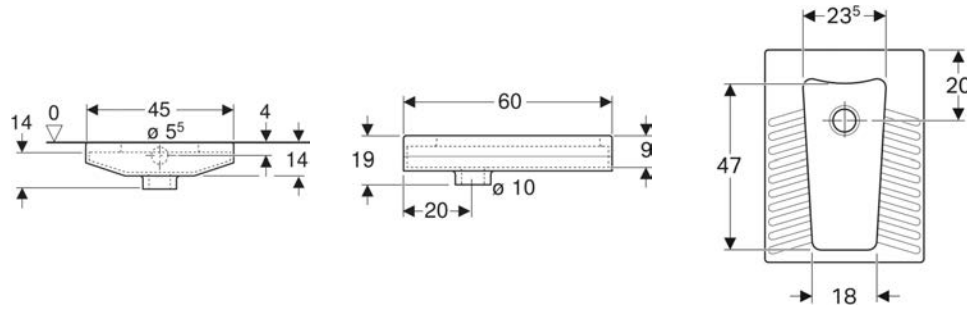

Geberit Publica squatting pan

APPLICATION PURPOSES

- For floor-even installation
- For installation in thin bed mortar
- For exposed cisterns
- For concealed cisterns
- For pressure flushing valves
- For toilet use in squatting position

TECHNICAL DATA

Product material: Sanitary ceramic

SCOPE OF DELIVERY

- Squatting pan

ACCESSORIES

- Geberit flush bend set 90°, telescopic
- Geberit flush bend extension with sleeve
- Geberit trap for squat WC, vertical outlet
- Geberit trap for squat WC, horizontal outlet

Art. no.	Colour / surface	B cm	H cm	T cm
208580000	white	45	19	60