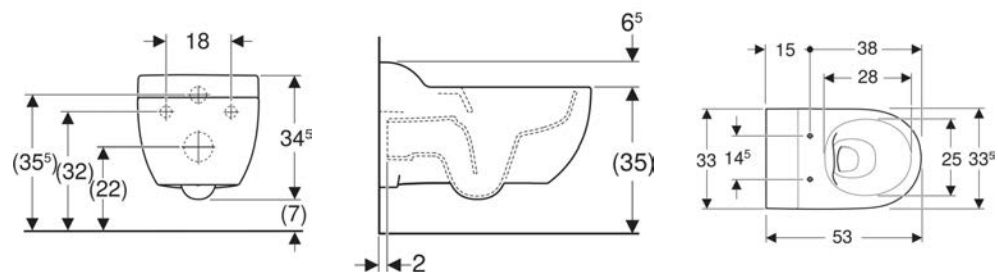

Geberit Bambini wall-hung WC for children, washdown, Rimfree, for WC seat

APPLICATION PURPOSES

- For children
- For childcare
- For concealed cisterns

CHARACTERISTICS

- Wall-hung
- Washdown WC

- Rimless WC ceramic appliance featuring Rimfree flush technology
- Floor clearance 7 cm
- Type 1, full flush volume 6 / 5 / 4 l, in accordance with EN 997
- Shrouded
- Hidden fastening
- Height of upper edge of sanitary ceramic: 35 cm

Fastening distance 18 cm
Height-adjustable No

SCOPE OF DELIVERY

- WC ceramic appliance
- Fastening material

TO ORDER ADDITIONALLY

- WC seat or WC seat ring

TECHNICAL DATA

Product material Sanitary ceramic

Art. no.	Colour / surface	B cm	H cm	T cm
502.959.00.1 New	white	33.5	34.5	53