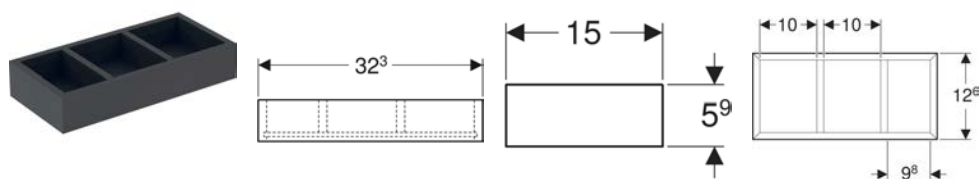

- Drawer insert

Art. no.	Colour / surface	B	H	T
500.678.00.1	lava / textured melamine	32.3 cm	5.9 cm	15 cm

Geberit drawer insert, H-partition, for top drawer

Example image

Characteristics

- FSC™ C134279 certified
- H-partition