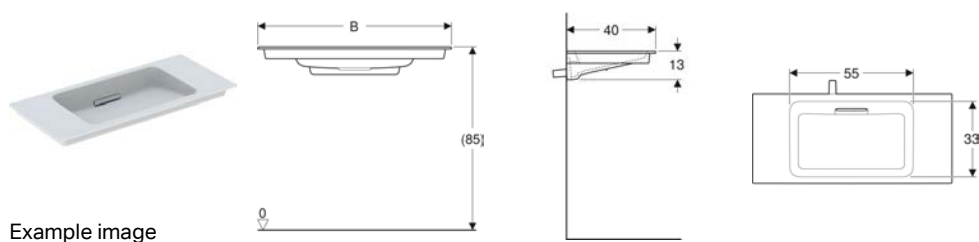

Geberit ONE vanity basin CleanDrain, small projection

Application purposes

- For mounting on washbasin cabinets

Characteristics

- Horizontal outlet
- Small projection

- Slim rim
- Concealed trap
- Concealed stop valve

Technical data

Product material | Fine fireclay

Scope of delivery

- Vanity basin
- Drain cover with comb insert, magnetic fixing

To order additionally

- Geberit ONE cabinet for washbasin, with two drawers, small projection
- Installation element for Geberit ONE washbasin

Art. no.	Colour / surface	Tap hole	Overflow	B	Cabinet width	H	T
500.391.01.1	Washbasin: white / KeraTect Cover: bright chrome-plated	without	hidden	75 cm	75 cm	13 cm	40 cm
500.391.01.2	Washbasin: white / KeraTect Cover: chrome brushed	without	hidden	75 cm	75 cm	13 cm	40 cm
500.391.01.3	Washbasin: white / KeraTect Cover: glossy white	without	hidden	75 cm	75 cm	13 cm	40 cm
500.395.01.1	Washbasin: white / KeraTect Cover: bright chrome-plated	without	hidden	90 cm	90 cm	13 cm	40 cm
500.395.01.3	Washbasin: white / KeraTect Cover: glossy white	without	hidden	90 cm	90 cm	13 cm	40 cm
500.396.01.1	Washbasin: white / KeraTect Cover: bright chrome-plated	without	hidden	105 cm	105 cm	13 cm	40 cm
500.396.01.2	Washbasin: white / KeraTect Cover: chrome brushed	without	hidden	105 cm	105 cm	13 cm	40 cm
500.396.01.3	Washbasin: white / KeraTect Cover: glossy white	without	hidden	105 cm	105 cm	13 cm	40 cm