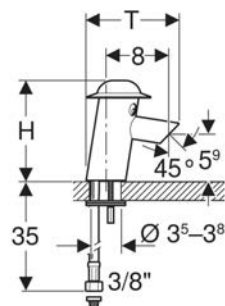

APPLICATION PURPOSES

- For extracting tap water
- For children
- For childcare
- For installation in washbasins or washtops
- For installation in Bambini play and washspaces
- For connecting cold and hot water
- For combination with continuous flow heater, see technical data sheet "Washbasin taps with instantaneous water heaters"

CHARACTERISTICS

- Child-friendly design
- Tap group I in accordance with DIN 4109
- Automatic flush actuation
- Infrared user detection
- Self-adjusting IR sensor
- Volume flow control via tap aerator
- Power supply by battery
- Battery sufficient to activate the water flow 200000 times
- Warning when the battery is low
- Water saving due to quick-response two-beam scanning technology

- Adjustable activation distance
- Interval flush
- Flush actuation for basin cleaning can be deactivated manually
- With integrated check valve
- Housing, powder-coated
- Hat made of polycarbonate
- Tricolour

TECHNICAL DATA

Battery type	CR-P2 (6 V)
Protection degree	IP65
Operating voltage	6 V DC
Operating pressure	1–8.5 bar
Differentiated pressure CW/WW max.	1.5 bar
Test pressure, water max.	16 bar
Test pressure, air / inert gas max.	3 bar
Operating temperature, water, short-term max.	80 °C
Flow rate at 3 bar	5.7 l/min
Minimum flow pressure	0.5 bar
Interval flush	24 h

Interval flush time	10 s
Product material	Brass

SCOPE OF DELIVERY

- Battery compartment
- Lithium battery, type CR-P2, 6 V
- Basket filter
- Tap aerator key
- Fastening material

ACCESSORIES

- Geberit Bambini mini thermostat for washbasin tap
- Geberit Bambini tap aerator for washbasin tap

INFO

- It is recommended to use the Geberit Bambini mini thermostat for washbasin taps in order to avoid scald injuries
- The Geberit Bambini tap aerator for washbasin tap (art. no. 571410000) must be ordered separately if the Bambini washbasin tap is used in the top basin of a Bambini play and washspace in combination with an overflow pipe