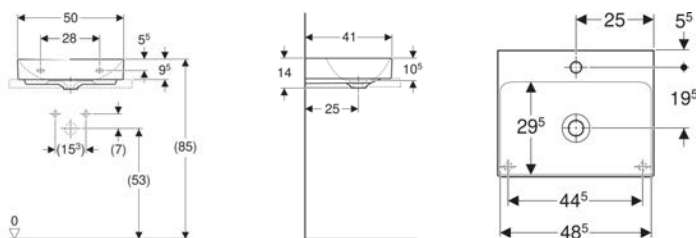

Geberit ONE lay-on washbasin, rectangular

Application purposes

- For mounting on washtops

Characteristics

- Vertical outlet

Scope of delivery

- Washbasin

To order additionally

- Geberit ONE washtop, with cut-out, for lay-on washbasin, rectangular
- Geberit ONE washtop, with cut-out, stoneware, for lay-on washbasin, rectangular
- Geberit washbasin connector and trap, space-saving model

- Ground bottom and rear sides

Technical data

Product material

Fine fireclay

- Fastening material

Art. no.	Mix & Match	Colour / surface	Tap hole	Overflow	B	H	T
505.030.01.6	Yes	white / KeraTect	central	without	50 cm	14 cm	41 cm
505.031.01.6	Yes	white / KeraTect	without	without	50 cm	14 cm	41 cm

- A Geberit washbasin connector, space-saving model is required for the installation of the washbasin with base cabinet. See 'Assortment overview – Geberit ONE washbasin connectors space-saving model' or online catalogue, washbasin accessories
- Mix & Match: Articles of the same width can be freely combined in the Geberit ONE, Acanto and iCon series