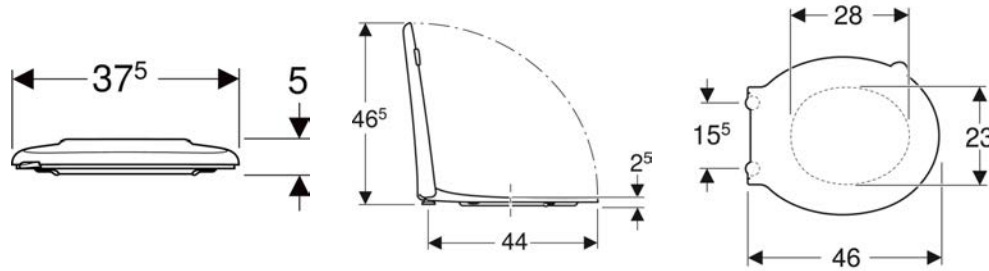

Geberit Selnova Comfort WC seat, barrier-free, antibacterial, fastening from below

CHARACTERISTICS

- Barrier-free
- Antibacterial
- With hinge bar made of stainless steel

- Overlapping WC lid

Fastening distance

15.5 cm

TECHNICAL DATA

Product material

Thermoset

SCOPE OF DELIVERY

- WC seat

Art. no.	Colour / surface	B cm	H cm	T cm	Quick-release hinges	Soft-closing mechanism	Fastening	Hinge material
500.133.00.1	white	37.5	5	46	no	no	from below	Stainless steel