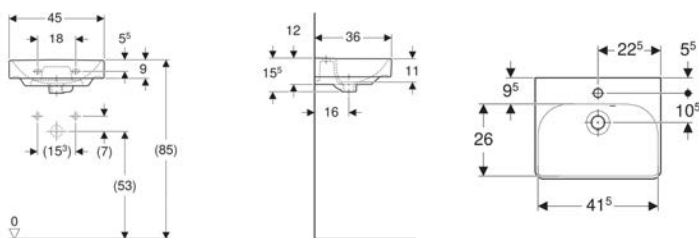

Geberit Smyle Square handrinse basin with asymmetrical overflow

Characteristics

- Can be installed with a washbasin cabinet
- Asymmetrical overflow

Technical data

Product material | Sanitary ceramic

Art. no.	Colour / surface	Tap hole	Overflow	B	Cabinet width	H	T
500.222.01.1	white	central	visible	45 cm	44.2 cm	15.5 cm	36 cm

Accessories

- Geberit waste outlet, space-saving model, slim design, with external waste plug with push actuation
- Geberit washbasin drain, space-saving model, slim design, with external waste plug with push actuation
- Geberit dip tube trap for washbasin, horizontal outlet
- Geberit dip tube trap for washbasin, space-saving model, horizontal outlet
- Geberit fastening material for handrinse basin