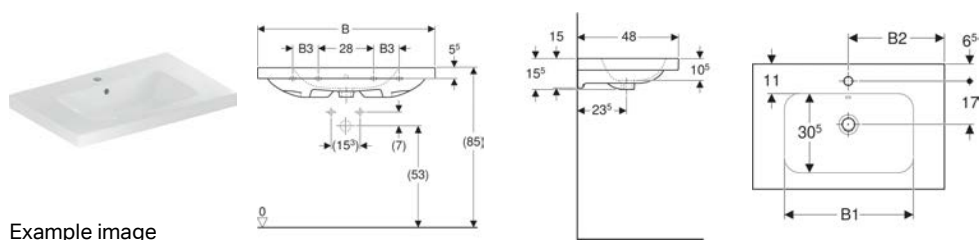

Geberit iCon Light washbasin with shelf surface

Characteristics

- Can be installed with a washbasin cabinet
- With shelf surface

Technical data

Product material | Fine fireclay

Art. no.	Mix & Match	Colour / surface	Tap hole	Overflow	B	B1	B2	B3	Cabinet width	H	T	Fastening points
501.839.00.1	Yes	white	central	visible	75 cm	52 cm	37.5 cm		74 cm	15.5 cm	48 cm	2
501.839.00.3 *	Yes	white	without	visible	75 cm	52 cm	37.5 cm		74 cm	15.5 cm	48 cm	2
501.839.00.5 *	Yes	white	central	without	75 cm	52 cm	37.5 cm		74 cm	15.5 cm	48 cm	2
501.839.00.7 *	Yes	white	without	without	75 cm	52 cm	37.5 cm		74 cm	15.5 cm	48 cm	2
501.840.00.1	Yes	white	central	visible	90 cm	54 cm	45 cm	13 cm	88.8 cm	16 cm	48 cm	4
501.840.00.3 *	Yes	white	without	visible	90 cm	54 cm	45 cm	13 cm	88.8 cm	16 cm	48 cm	4
501.840.00.5 *	Yes	white	central	without	90 cm	54 cm	45 cm	13 cm	88.8 cm	16 cm	48 cm	4
501.840.00.7 *	Yes	white	without	without	90 cm	54 cm	45 cm	13 cm	88.8 cm	16 cm	48 cm	4

* Order-based production

Accessories

- Geberit dip tube trap for washbasin, horizontal outlet
- Geberit washbasin drain, space-saving model, slim design, with external waste plug with push actuation
- Geberit washbasin drain, space-saving model, slim design, with external waste plug and lever actuation
- Geberit washbasin drain, space-saving model, slim design, with free outlet and valve cover
- Geberit fastening material for washbasin

- A Geberit washbasin connector, space-saving model is required for the installation of the washbasin with base cabinet. See 'Assortment overview – Geberit iCon washbasin connectors space-saving model' or online catalogue, washbasin accessories
- Mix & Match: Articles of the same width can be freely combined in the Geberit ONE, Acanto and iCon series