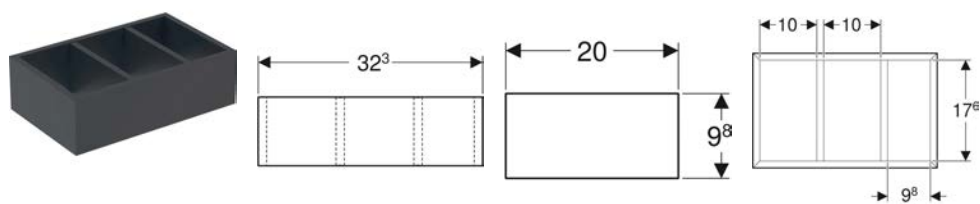

Geberit drawer insert, H-partition, for bottom drawer

Example image

Characteristics

- FSC™ C134279 certified
- H-partition

Technical data

Product material | High-compressed three-layer chipboard

Scope of delivery

- Drawer insert

Art. no.	Colour / surface	B	H	T
500.676.00.1	lava / textured melamine	32.3 cm	9.8 cm	20 cm