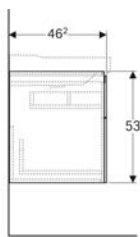

Characteristics

- FSC™ C134279 certified
- Wall-hung
- With two drawers
- Opening with push-to-open mechanism
- Drawer with antislip mat
- Drawer with LED light
- Moisture-resistant
- Delivered preassembled

Technical data

Protection degree	IP21
Nominal voltage	230 V AC
Operating voltage	12 V DC
Mains frequency	50 Hz
Product material	High-compressed three-layer chipboard
Drawer load max.	30 kg
Light source energy efficiency class	F
Light colour	3000 K

Scope of delivery

- Fastening material

Art. no.	Colour / surface	B	B1	B2	B3	Washbasin width	H	T	Protection class	Power consumption	Luminous flux
500.506.00.1 *	greige / matt coated	58 cm	53 cm	10 cm	51.6 cm	60 cm	53 cm	46.2 cm	II	2.25 W	270 lm
500.506.01.1	white / high-gloss coated	58 cm	53 cm	10 cm	51.6 cm	60 cm	53 cm	46.2 cm	II	2.25 W	270 lm
500.506.43.1	scultura grey / wood-textured melamine	58 cm	53 cm	10 cm	51.6 cm	60 cm	53 cm	46.2 cm	II	2.25 W	270 lm
500.509.00.1 *	greige / matt coated	88 cm	83 cm	23 cm	81.6 cm	90 cm	53 cm	46.2 cm	II	3.75 W	450 lm
500.509.01.1	white / high-gloss coated	88 cm	83 cm	23 cm	81.6 cm	90 cm	53 cm	46.2 cm	II	3.75 W	450 lm
500.509.43.1	scultura grey / wood-textured melamine	88 cm	83 cm	23 cm	81.6 cm	90 cm	53 cm	46.2 cm	II	3.75 W	450 lm

* Order-based production

Accessories

- Geberit Xeno² drawer insert, T-partition, for top drawer
- Geberit Xeno² drawer insert, H-partition, for top drawer
- Geberit Xeno² drawer insert, H-partition, for bottom drawer
- Geberit towel rail for bathroom furniture, with right-angled corner
- Geberit towel rail for bathroom furniture, with radius corner
- Geberit power socket element