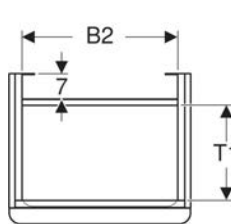

Characteristics

- FSC™ C134279 certified
- Wall-hung
- With one door
- Opening with handle
- Door with soft closing

- Can be subdivided for service room
- With one movable shelf
- Moisture-resistant
- Delivered preassembled

Technical data

Product material | High-compressed three-layer chipboard

Scope of delivery

- Cabinet for handrinse basin
- Fastening material

Art. no.	Colour / surface	B	B1	B2	Washbasin width	H	T	T1	Door
500.350.00.1	Body and front: white / high-gloss coated Handle: white / matt powder-coated	44.2 cm	39.3 cm	37.2 cm	45 cm	61.7 cm	35.6 cm	22.6 cm	Hinges right
500.350.JK.1 *	Body and front: lava / matt coated Handle: lava / matt powder-coated	44.2 cm	39.3 cm	37.2 cm	45 cm	61.7 cm	35.6 cm	22.6 cm	Hinges right
500.350.JL.1 *	Body and front: sand grey / high-gloss coated Handle: sand grey / matt powder-coated	44.2 cm	39.3 cm	37.2 cm	45 cm	61.7 cm	35.6 cm		Hinges right
500.350.JR.1	Body and front: hickory / wood-textured melamine Handle: lava / matt powder-coated	44.2 cm	39.3 cm	37.2 cm	45 cm	61.7 cm	35.6 cm	22.6 cm	Hinges right
500.351.00.1	Body and front: white / high-gloss coated Handle: white / matt powder-coated	44.2 cm	39.3 cm	37.2 cm	45 cm	61.7 cm	35.6 cm	22.6 cm	Hinges left
500.351.JK.1 *	Body and front: lava / matt coated Handle: lava / matt powder-coated	44.2 cm	39.3 cm	37.2 cm	45 cm	61.7 cm	35.6 cm	22.6 cm	Hinges left
500.351.JL.1 *	Body and front: sand grey / high-gloss coated Handle: sand grey / matt powder-coated	44.2 cm	39.3 cm	37.2 cm	45 cm	61.7 cm	35.6 cm	22.6 cm	Hinges left
500.351.JR.1	Body and front: hickory / wood-textured melamine Handle: lava / matt powder-coated	44.2 cm	39.3 cm	37.2 cm	45 cm	61.7 cm	35.6 cm	22.6 cm	Hinges left
500.363.00.1	Body and front: white / high-gloss coated Handle: white / matt powder-coated	49.2 cm	42.2 cm	42.2 cm	50 cm	61.7 cm	40.6 cm	27.6 cm	Hinges right
500.363.JK.1 *	Body and front: lava / matt coated Handle: lava / matt powder-coated	49.2 cm	42.2 cm	42.2 cm	50 cm	61.7 cm	40.6 cm	27.6 cm	Hinges right
500.363.JL.1 *	Body and front: sand grey / high-gloss coated Handle: sand grey / matt powder-coated	49.2 cm	42.2 cm	42.2 cm	50 cm	61.7 cm	40.6 cm	27.6 cm	Hinges right