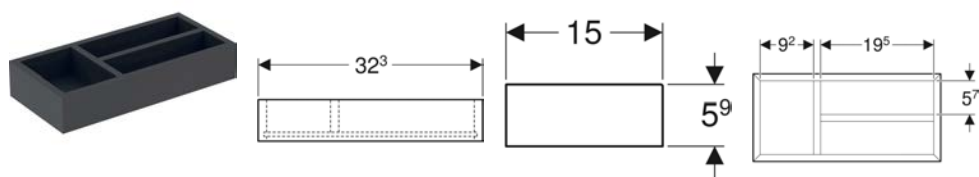

Geberit drawer insert, T-partition, for top drawer

Example image

Characteristics

- FSC™ C134279 certified
- T-partition

Technical data

Product material | High-compressed three-layer chipboard

Scope of delivery

- Drawer insert

Art. no.	Colour / surface	B	H	T
500.678.00.1	lava / textured melamine	32.3 cm	5.9 cm	15 cm