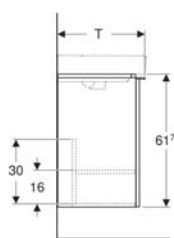

Characteristics

- FSC™ C134279 certified
- Wall-hung
- With one door
- Opening with handle
- Door with soft closing

- Can be subdivided for service room
- With one movable shelf
- Moisture-resistant
- Delivered preassembled

Technical data

Product material | High-compressed three-layer chipboard

Scope of delivery

- Cabinet for handrinse basin
- Fastening material

Art. no.	Colour / surface	B	B1	B2	Washbasin width	H	T	T1	Door
500.350.00.1	Body and front: white / high-gloss coated Handle: white / matt powder-coated	44.2 cm	39.3 cm	37.2 cm	45 cm	61.7 cm	35.6 cm	22.6 cm	Hinges right
500.350.JK.1 *	Body and front: lava / matt coated Handle: lava / matt powder-coated	44.2 cm	39.3 cm	37.2 cm	45 cm	61.7 cm	35.6 cm	22.6 cm	Hinges right
500.350.JL.1 *	Body and front: sand grey / high-gloss coated Handle: sand grey / matt powder-coated	44.2 cm	39.3 cm	37.2 cm	45 cm	61.7 cm	35.6 cm		Hinges right
500.350.JR.1	Body and front: hickory / wood-textured melamine Handle: lava / matt powder-coated	44.2 cm	39.3 cm	37.2 cm	45 cm	61.7 cm	35.6 cm	22.6 cm	Hinges right
500.351.00.1	Body and front: white / high-gloss coated Handle: white / matt powder-coated	44.2 cm	39.3 cm	37.2 cm	45 cm	61.7 cm	35.6 cm	22.6 cm	Hinges left
500.351.JK.1 *	Body and front: lava / matt coated Handle: lava / matt powder-coated	44.2 cm	39.3 cm	37.2 cm	45 cm	61.7 cm	35.6 cm	22.6 cm	Hinges left
500.351.JL.1 *	Body and front: sand grey / high-gloss coated Handle: sand grey / matt powder-coated	44.2 cm	39.3 cm	37.2 cm	45 cm	61.7 cm	35.6 cm	22.6 cm	Hinges left
500.351.JR.1	Body and front: hickory / wood-textured melamine Handle: lava / matt powder-coated	44.2 cm	39.3 cm	37.2 cm	45 cm	61.7 cm	35.6 cm	22.6 cm	Hinges left
500.363.00.1	Body and front: white / high-gloss coated Handle: white / matt powder-coated	49.2 cm	42.2 cm	42.2 cm	50 cm	61.7 cm	40.6 cm	27.6 cm	Hinges right
500.363.JK.1 *	Body and front: lava / matt coated Handle: lava / matt powder-coated	49.2 cm	42.2 cm	42.2 cm	50 cm	61.7 cm	40.6 cm	27.6 cm	Hinges right
500.363.JL.1 *	Body and front: sand grey / high-gloss coated Handle: sand grey / matt powder-coated	49.2 cm	42.2 cm	42.2 cm	50 cm	61.7 cm	40.6 cm	27.6 cm	Hinges right