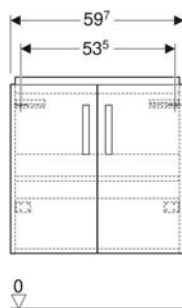

Geberit Selnova Compact cabinet for washbasin, with two doors

CHARACTERISTICS

- FSC™ C134279 certified
- Wall-hung
- With two doors
- Opening with handle
- Door with soft closing
- With one movable shelf
- Moisture-resistant

- Can be equipped with feet
- Front made of MDF
- Delivered preassembled

TECHNICAL DATA

Product material: High-compressed three-layer chipboard

SCOPE OF DELIVERY

- Fastening material

ACCESSORIES

- Geberit power socket element

Art. no.	Colour / surface	B cm	Washbasin width cm	H cm	T cm
501.658.01.1	Body: white / matt coated Front: white / high-gloss coated	59.7	65	60.5	39.7