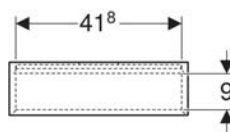

Application purposes

- For Geberit ONE, iCon, Acanto and VariForm series

Characteristics

- FSC™ C134279 certified
- Wall-hung

- Hidden fastening
- Moisture-resistant
- Delivered preassembled

Technical data

Product material | High-compressed three-layer chipboard

Scope of delivery

- High-level cabinet

- Fastening material

Art. no.	Colour / surface	B	H	T
502.322.01.1	white / high-gloss coated	45 cm	23.3 cm	13.2 cm
502.322.01.3 *	white / matt coated	45 cm	23.3 cm	13.2 cm
502.322.JH.1	oak / wood-textured melamine	45 cm	23.3 cm	13.2 cm
502.322.JK.1	lava / matt coated	45 cm	23.3 cm	13.2 cm
502.322.JL.1 *	sand grey / high-gloss coated	45 cm	23.3 cm	13.2 cm
502.322.JR.1 *	hickory / wood-textured melamine	45 cm	23.3 cm	13.2 cm

* Order-based production

Accessories

- Geberit towel hook