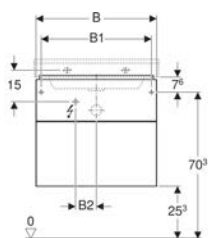

Characteristics

- FSC™ C134279 certified
- Wall-hung
- With two drawers
- Opening with push-to-open mechanism
- Drawer with antislip mat
- Drawer with LED light
- Moisture-resistant
- Delivered preassembled

Technical data

Protection degree	IP21
Nominal voltage	230 V AC
Operating voltage	12 V DC
Mains frequency	50 Hz
Product material	High-compressed three-layer chipboard
Drawer load max.	30 kg
Light source energy efficiency class	F
Light colour	3000 K

Scope of delivery

- Fastening material

Art. no.	Colour / surface	B	B1	B2	B3	Washbasin width	H	T	Protection class	Power consumption	Luminous flux
500.506.00.1 *	greige / matt coated	58 cm	53 cm	10 cm	51.6 cm	60 cm	53 cm	46.2 cm	II	2.25 W	270 lm
500.506.01.1	white / high-gloss coated	58 cm	53 cm	10 cm	51.6 cm	60 cm	53 cm	46.2 cm	II	2.25 W	270 lm
500.506.43.1	scultura grey / wood-textured melamine	58 cm	53 cm	10 cm	51.6 cm	60 cm	53 cm	46.2 cm	II	2.25 W	270 lm
500.509.00.1 *	greige / matt coated	88 cm	83 cm	23 cm	81.6 cm	90 cm	53 cm	46.2 cm	II	3.75 W	450 lm
500.509.01.1	white / high-gloss coated	88 cm	83 cm	23 cm	81.6 cm	90 cm	53 cm	46.2 cm	II	3.75 W	450 lm
500.509.43.1	scultura grey / wood-textured melamine	88 cm	83 cm	23 cm	81.6 cm	90 cm	53 cm	46.2 cm	II	3.75 W	450 lm

* Order-based production

Accessories

- Geberit Xeno² drawer insert, T-partition, for top drawer
- Geberit Xeno² drawer insert, H-partition, for top drawer
- Geberit Xeno² drawer insert, H-partition, for bottom drawer
- Geberit towel rail for bathroom furniture, with right-angled corner
- Geberit towel rail for bathroom furniture, with radius corner
- Geberit power socket element