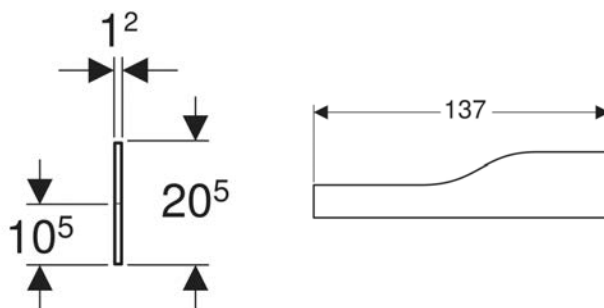

Geberit Bambini decorative cover, front, for play and washspace, for three washbasin taps, lower basin on the left

Example image

APPLICATION PURPOSES

- For Bambini play and washspaces

- Scratchproof
- Easy cleaning
- Seamless surface repair

TECHNICAL DATA

Product material Varicor

CHARACTERISTICS

- Shockproof

SCOPE OF DELIVERY

- Decorative cover

Art. no.	Colour / surface
430310016	white alpine / matt
430310226	blue Varicor no. 226 / matt
430310227	red Varicor no. 227 / matt
430310229	green Varicor no. 229 / matt