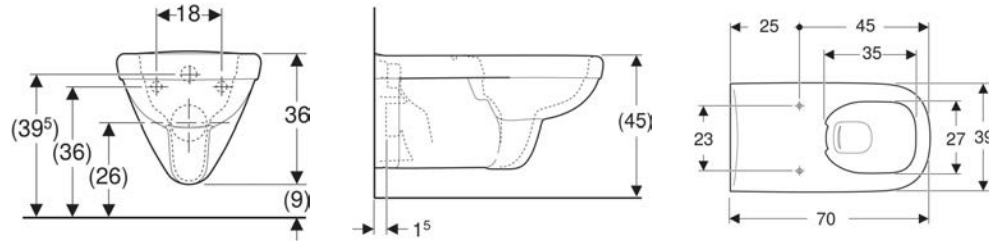

Geberit Selnova Comfort Square wall-hung WC, washdown, large projection, barrier-free, Rimfree

APPLICATION PURPOSES

- For concealed cisterns
- For pressure flushing valves

CHARACTERISTICS

- Wall-hung
- Washdown WC
- Rimless WC ceramic appliance featuring Rimfree flush technology

- Barrier-free
- Type 1, full flush volume 6 / 5 l, in accordance with EN 997
- Type 2 in accordance with EN 997
- Flushes with 4.5 l
- Large projection
- Ceramic chamfer to prevent WC seat sliding sideways
- Square design

Fastening distance
Height-adjustable

18 cm
No

SCOPE OF DELIVERY

- WC ceramic appliance
- Extended flush pipe

TO ORDER ADDITIONALLY

- WC seat

TECHNICAL DATA

Product material

Sanitary ceramic

Art. no.	Colour / surface	B cm	H cm	T cm
500.791.01.1	white	39	36	70