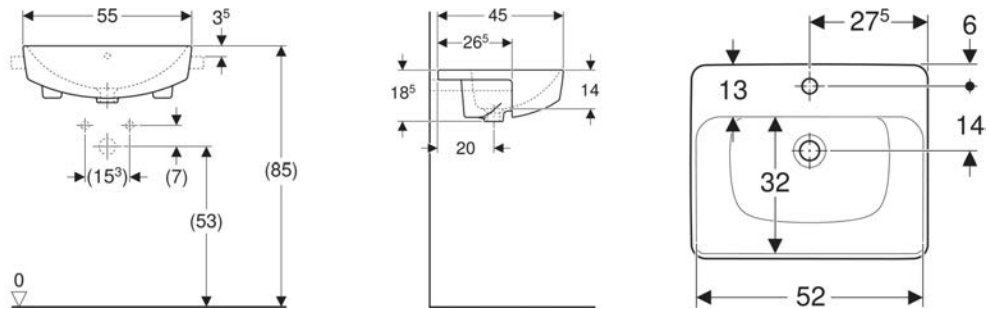

Geberit VariForm semirecessed washbasin, rectangular

APPLICATION PURPOSES

- For mounting in washtops

CHARACTERISTICS

- Rectangular

- Easy to mount thanks to provided cut-out template

TECHNICAL DATA

Product material: Sanitary ceramic

SCOPE OF DELIVERY

- Fastening material
- Template

Art. no.	Colour / surface	Tap hole	Overflow	B cm	H cm	T cm
500.681.01.1	white	central	visible	55	18.5	45