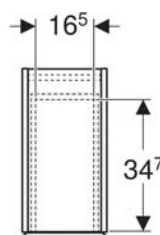

Geberit tall cabinet with two cargoes

Application purposes

- For Geberit ONE, iCon, Acanto and VariForm series

Characteristics

- FSC™ C134279 certified
- Wall-hung
- With two drawers

- Wooden organiser boxes
- Drawer with soft closing
- Moisture-resistant
- Delivered preassembled

Technical data

Product material	High-compressed three-layer chipboard
Drawer load max.	30 kg

Scope of delivery

- Tall cabinet
- 9 organising boxes

- Fastening material

Art. no.	Colour / surface	B	H	T	
503.011.01.1	Body and front: white / high-gloss coated	24 cm	180 cm	48 cm	New
503.011.01.2	Body: white / high-gloss coated Front: white / shiny glass	24 cm	180 cm	48 cm	New
503.011.01.3 *	Body and front: white / matt coated	24 cm	180 cm	48 cm	New
503.011.JH.1	Body and front: oak / wood-textured melamine	24 cm	180 cm	48 cm	New
503.011.JK.1	Body and front: lava / matt coated	24 cm	180 cm	48 cm	New
503.011.JK.2	Body: lava / matt coated Front: lava / shiny glass	24 cm	180 cm	48 cm	New
503.011.JR.1 *	Body and front: hickory / wood-textured melamine	24 cm	180 cm	48 cm	New

* Order-based production

Accessories

- Geberit internal storage shelf
- Geberit organising box