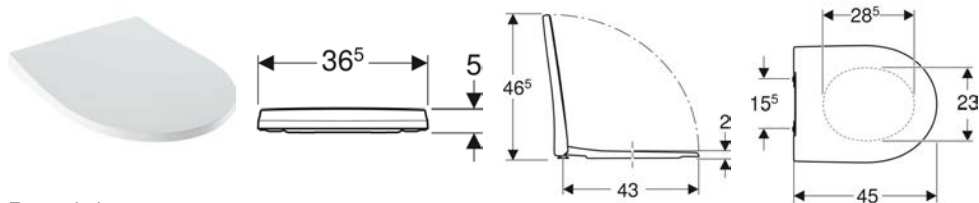

Geberit iCon WC seat, slim design

Example image

Characteristics

- Slim design
- Overlapping WC lid
- Antibacterial

Technical data

Product material	Thermoset
Fastening distance	15.5 cm

Art. no.	Colour / surface	B	H	T	Quick-release hinges	Soft-closing mechanism	Fastening	Hinge material
500.835.01.1	white / glossy	36.5 cm	5 cm	45 cm	yes	yes	from above	Chrome-plated brass
574950000	white / glossy	36.5 cm	5 cm	45 cm	no	yes	from above	Chrome-plated brass