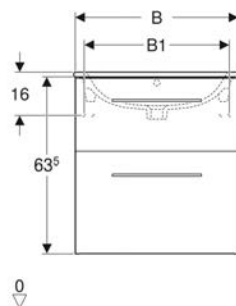

Product material

Sanitary ceramic

Art. no.	Colour / surface	Overflow	B cm	H cm	T cm
501.547.01.1	white	visible	35	26	54

Geberit Selnova Square cabinet for vanity basin, slim rim, with two drawers

Example image