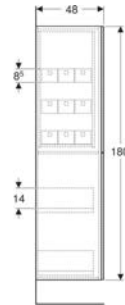

APPLICATION PURPOSES

- For Geberit ONE, iCon, Acanto and VariForm series

CHARACTERISTICS

- FSC™ C134279 certified
- Wall-hung
- With two drawers
- Wooden organiser boxes

- Drawer with soft closing
- Moisture-resistant
- Delivered preassembled

TECHNICAL DATA

Product material	High-compressed three-layer chipboard
Drawer load max.	30 kg

SCOPE OF DELIVERY

- Tall cabinet
- 9 organising boxes
- Fastening material

ACCESSORIES

- Geberit internal storage shelf
- Geberit organising box

Art. no.	Colour / surface	B cm	H cm	T cm
503.011.01.1 New	Body and front: white / high-gloss coated	24	180	48
503.011.01.2 New	Body: white / high-gloss coated Front: white / shiny glass	24	180	48