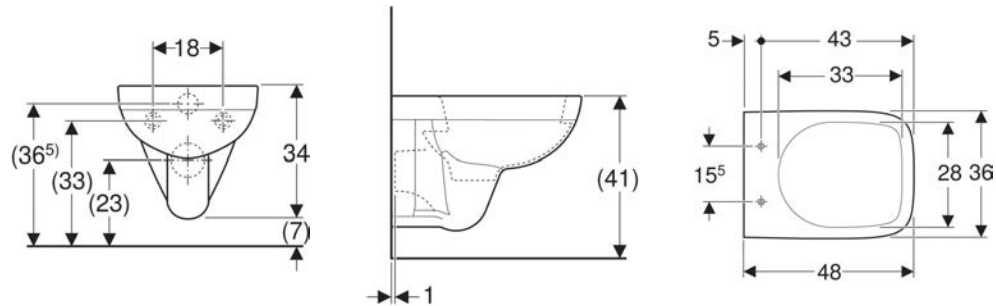

Art. no.	Colour / surface	Tap hole	Overflow	B cm	Cabinet width cm	H cm	T cm	Shelf space
500.318.01.1	white	right	visible	45	40.8	15	25	left
500.319.01.1	white	left	visible	45	40.8	15	25	right

Geberit Selnova Compact wall-hung WC, washdown, small projection, square design