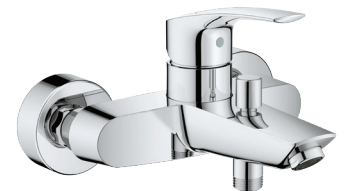

G-23324003
Eurosmart Single-lever
basin mixer 1/2"
M-Size

G-23971003
Eurosmart
Single-lever
basin mixer
1/2" XL-Size

G-23537003
Eurosmart
Single-lever
basin mixer
1/2" L-Size

G-33556003
Eurosmart Single-lever
shower mixer 1/2"
includes first fix
concealed part

G-33305003
Eurosmart Single-lever
bath/shower mixer 1/2"
with diverter includes first
fix concealed part

29338003
Eurosmart 2-hole
basin mixer L-Size.
Compatible with below
G-32635000 body

G-33300003
Eurosmart Single-
lever bath/shower mixer
1/2"