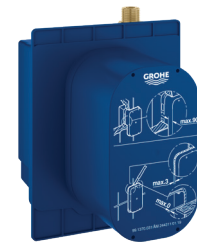

G-36271000
Euroeco Infra-red
electronic basin tap
without mixing device
6v Dc battery supply

G-36273000
Euroeco Cosmopolitan E
Infra-red electronic wall
basin tap without mixing
device chrome

*To be used with
concealed mounting box
G-36337001

G-36335SD0
Eurosmart Cosmopolitan
E Infra-red electronic wall
basin tap without mixing
device stainless steel

*To be used with
concealed mounting box
G-36337001

G-36337001
Euroeco Cosmopolitan E
Concealed mounting box