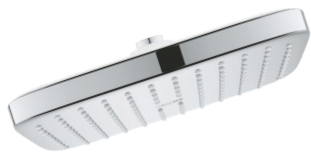

GROHE Showers

G-26685000
Tempesta Cube 250,
1 spray shower head