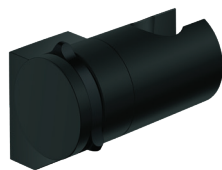

269802431
Tempesta 250 Shower System with Diverter for Wall Mounting, EcoJoy

266702431
Tempesta 250 Shower System With Safety Mixer for Wall Mounting, EcoJoy

275232431
Tempesta Shower Rail 600mm

286282431
Tempesta Black Matt Wall-Mounted Outlet Elbow and Holder