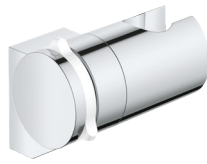

G-27595001
Tempesta Wall Hand Shower Holder Adjustable