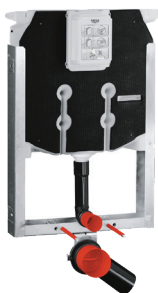

G-38729000
Uniset Element for WC
with flushing cistern 80
mm. *Requires below
G-42242000 adaptor