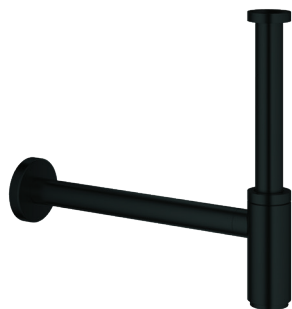

Can be used for both
mixer & diverter mixer

1024642430
Grohe Waste Set With
Push-Open Plug

295032430
Grohe Bottle Trap, 1 1/4"

220732430
Grohe Angle Valve 3/8"
Matte Black

SCAN OR
CODE
TO VIEW
THE FULL
RANGE