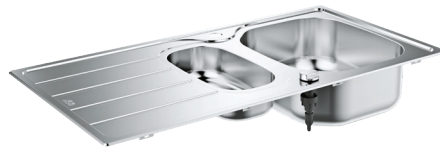

G-38858000
Arena Cosmopolitan
Flush plate
chrome

G-38845KS0
Skate Cosmopolitan
Flush plate
velvet black

SCAN QR
CODE
TO VIEW
THE FULL
RANGE

GROHE Kitchen Sinks

G-31552SD1
K200
Stainless steel sink
with drainer