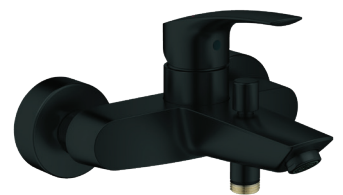

333002433
Eurosmart Single-lever
bath mixer exposed