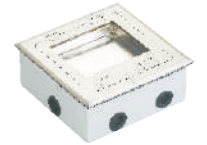

FLS-180ANKP
180x180mm
CAT.NO.:07357