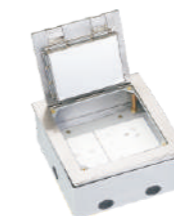

FLS-170JHA
170x170x90mm
CAT.NO.:07350

Flat frame side

FLS-180EK
180x180mm
CAT.NO.:07351

FLS-180ENKP
180x180mm
CAT.NO.:07352

FLS-180EHK
180x180mm
CAT.NO.:07353

The recess is 20 mm deep

FLS-180EAK
180x180mm
CAT.NO.:07354