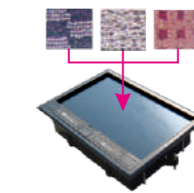

Cover with plastic plate

FLS-628SS
328x230.5mm
CAT.NO.:07473

Cover with stainless steel plate

FLS-628SP
328x230.5mm
CAT.NO.:07474

Plastic base box height adjustable from 76 mm to 110mm

FLS-628S
328x230.5 x76mm
CAT.NO.:07472