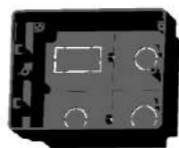

146x113x95mm
CAT.NO.:07533