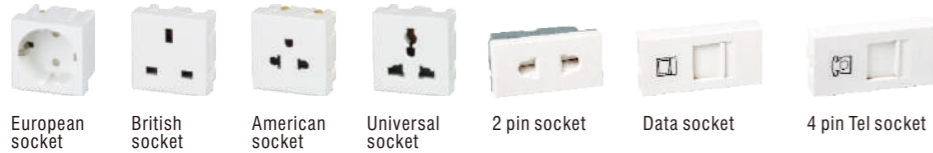

FLS-ZN-26
146x146mm
CAT.NO.:07121

FLS-ZN-26L
146x146mm
CAT.NO.:07122

FLS-ZN-28
146x154mm
CAT.NO.:07123

FLS-ZN-28L
146x154mm
CAT.NO.:07124

FLS-120JH
120x120x60mm
CAT.NO.:07125

Different modules:

Note:
For more
Accessories pls
check page 1-2