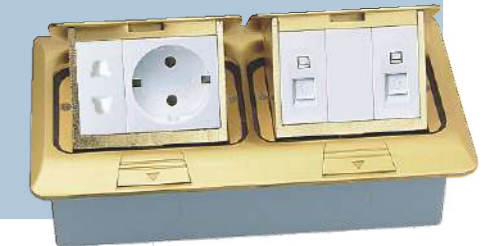

Note:

For more
Accessories pls
check page 1-2

One module size: 22.5~45mm
Two modules size: 45~45mm

Normal Pop-up type floor boxes

FLS-1602 Series

Module: combined by requirements.
Fixing space: can fit 6 modules.
Materials: Brass color - Brass
Silver color - Al. Alloy