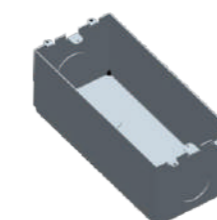

TBS-505
92x92mm
CAT.NO.:07522

79x79x46mm
CAT.NO.:07523

59x59x46mm
CAT.NO.:07524

FLS-536 Series

Module: combine by requirements.
Fixing space: can fit 6 modules.
Materials: Alloy Plastic

Different panels:

FLS-536S
220x100mm
CAT.NO.:17061