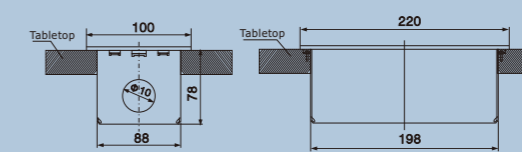

TBS-505
92x92mm
CAT.NO.:07522

79x79x46mm
CAT.NO.:07523

59x59x46mm
CAT.NO.:07524

FLS-536 Series

Module: combine by requirements.
Fixing space: can fit 6 modules.
Materials: Alloy Plastic

Different panels:

FLS-536S
220x100mm
CAT.NO.:17061