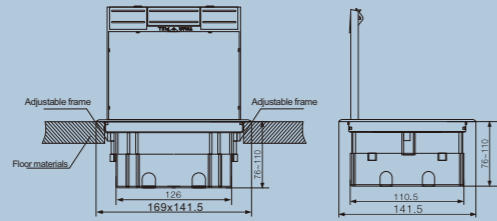

Plastic floor boxes

For more accessories, please check page 1-2.

FLS-622 Series

Module: combined by requirements
Fixing space: can fit 8 modules
Materials: plastic