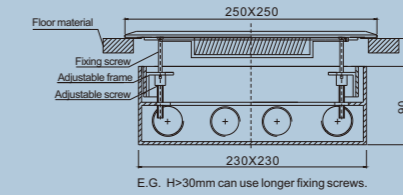

FLS-230JHA
230X230X90mm
CAT.NO.:07263