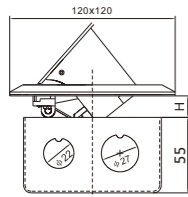

Normal pop-up type floor boxes

For more accessories, please check page 1-2.

FLS-2 / 3 Series

Module: combined by requirements.
Fixing space: can fit 3 modules.
Materials: Brass color - Brass
Silver color - Stainless steel

Different panels:

Different module fixing:

Different panels:

Patented product
Fraudulently copy must be investigated.

Normal Pop-up type floor boxes

FLS-26 / 28 Series

Module: combined by requirements.
Fixing space: can fit 4 modules.
Materials: Brass color - Brass
Silver color - Al. Alloy

Different panels:

Patented product
Fraudulently copy must be investigated.

Different modules:

☒ **Note:**

For more
Accessories pls
check page 1-2

One module size: 22.5~45mm
Two modules size: 45~45mm

Normal Pop-up type floor boxes

FLS-1602 Series

Module: combined by requirements.
Fixing space: can fit 6 modules.
Materials: Brass color - Brass
Silver color - Al. Alloy

Different panels:

Patented product
Fraudulently copy must be investigated.