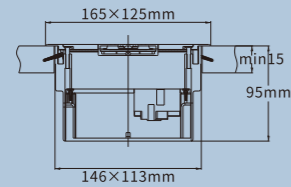

Different panels:

TBS-501S
 $\phi 110$ mm
 CAT.NO.:07525

TBS-501K
 $\phi 110$ mm
 CAT.NO.:07526

$\phi 100 \times 45$ mm

TBS-510 Series

Module: combine by requirements.
Fixing space: can fit 6 modules.
Materials: Aluminum alloy