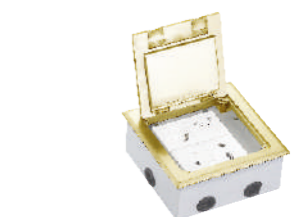

The recess is 20 mm deep