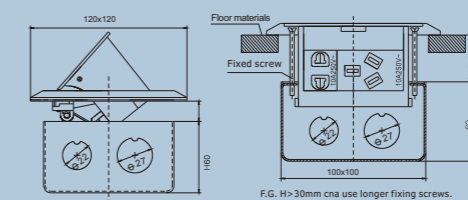

FLS-4C
128x120mm
CAT.NO.:17053

FLS-4CP
128x120mm
CAT.NO.:17054

FLS-100JH
100x100x60mm
CAT.NO.:07111

Fast installation floor boxes

For more accessories, please check page 1-2.

FLS-17FS Series

Module: combined by requirements.
Fixing space: can fit 3 modules.
Materials: Brass color - Brass
Silver color - Al alloy