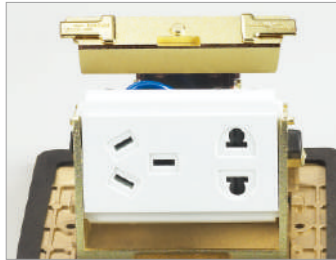

Fast installation procedures for modules & terminals

- **Functional parts, rapid assembly and disassembly of patent**
- Assemble and disassemble Module faster Modules are designed to be easily disassembled and assembled without tools, which reduce the appearance damage. New design betters the performance.