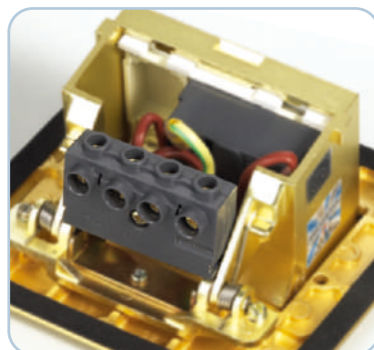

The picture shows the structure of soft pop-up type floor box FLS-ZN-16. No additional instructions for other products as the schematic diagrams are similar to the product.

Terminal block code: FLS-TB-001
Fast connection terminal

- Hard wire insert connected;
- For wire 1mm²-2.5mm².

Terminal block code: FLS-TB-002
3 screws terminal

- Tight by screw;
- For hard wire & soft wire 0.5mm²-6mm²;

Terminal block code: FLS-TB-003
4 screws terminal

- Tight by screw;
- For hard wire & soft wire 0.5mm²-6mm²;
- More terminals connected, suitable for 3 phase 4 wire.

Terminal block code: FLS-TB-004
Weak current clamp terminal

- Hold the wire more tight.