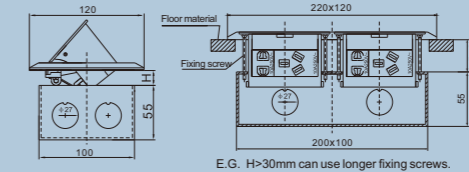

Note:

For more
Accessories pls
check page 1-2

One module size: 22.5~45mm
Two modules size: 45~45mm

Normal Pop-up type floor boxes

FLS-1602 Series

Module: combined by requirements.
Fixing space: can fit 6 modules.
Materials: Brass color - Brass
Silver color - Al. Alloy