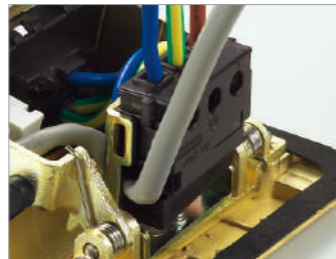

Type 45 socket

Fast installation procedures for modules & terminals

- **Functional parts, rapid assembly and disassembly of patent**
- Assemble and disassemble Module faster Modules are designed to be easily disassembled and assembled without tools, which reduce the appearance damage. New design betters the performance.

- **The strength of electrical and line pressing patent**
- Install the electrical and electronic wires line at the same time Terminal can complete two wires' connection and installation at the same time