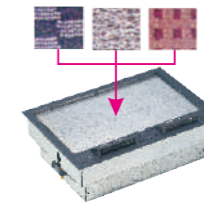

Cover with plastic plate

FLS-626SS
320.5x230.5mm
CAT.NO.:07466

Cover with stainless steel plate

FLS-626SP
320.5x230.5mm
CAT.NO.:07467

Metal Base Box

FLS-626S
320.5x230.5x95mm
CAT.NO.:07471

Different module fixing: