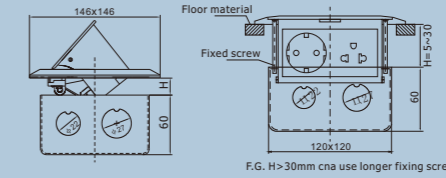

FLS-3P
Φ150mm
CAT.NO.:17118

2 Pin socket + 3 Pin socket

FLS-100JH
100x100x60mm
CAT.NO.:07111

Normal Pop-up type floor boxes

FLS-26 / 28 Series

Module: combined by requirements.
Fixing space: can fit 4 modules.
Materials: Brass color - Brass
Silver color - Al. Alloy