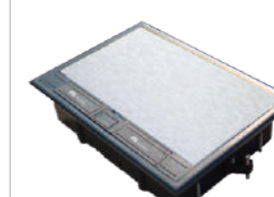

FLS-628SP
328x230.5mm
CAT.NO.:07474

Plastic base box height adjustable from 76 mm to 110mm