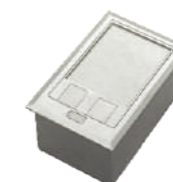

FLS-302AL
210x140mm
CAT.NO.:07315

Base box:

FLS-191JH
125x190x65mm
CAT.NO.:07316

FLS-191JH-A
125x190x65mm
CAT.NO.:07317

Cable exit

Closed

With type 86 socket
Base box height: 100mm

Type 86 socket