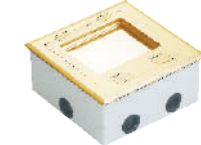

FLS-180ANK
180x180mm
CAT.NO.:07356