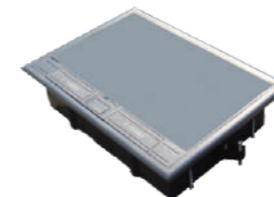

16 modules

24 modules

3-Twin sockets

12 modules + main switches

Plastic floor boxes

For more accessories, please check page 1-2.

FLS-628S Series

Module: combined by requirements
Fixing space: can fit 16 modules
Materials: plastic

Cover with plastic plate

FLS-628SS
328x230.5mm
CAT.NO.:07473

Cover with stainless steel plate

FLS-628SP
328x230.5mm
CAT.NO.:07474

Plastic base box height adjustable from 76 mm to 110mm

FLS-628S
328x230.5 x76mm
CAT.NO.:07472