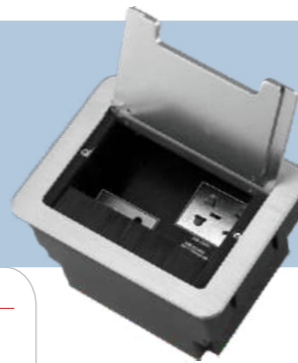

Different panels:

TBS-501S
 $\phi 110$ mm
 CAT.NO.:07525

TBS-501K
 $\phi 110$ mm
 CAT.NO.:07526

$\phi 100 \times 45$ mm

TBS-510 Series

Module: combine by requirements.
Fixing space: can fit 6 modules.
Materials: Aluminum alloy