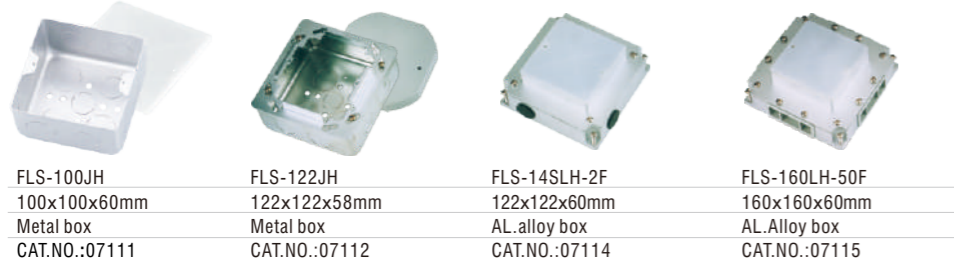

FLS-ZN-16 /18 /41 /71 Series

Module: combined by requirements.
Fixing space: can fit 3 modules.
Materials: **Brass color - Brass**
Silver color - Al. Alloy

Different modules:

Different panels:

The suitable base box

Note:

For more
Accessories pls
check page 1-2

One module size: 22.5x45mm
Two modules size: 45 Φ 45mm

Patented product
Fraudulently copy must be investigated.

Soft pop-up type floor boxes

For more accessories,
please check page 1-2.