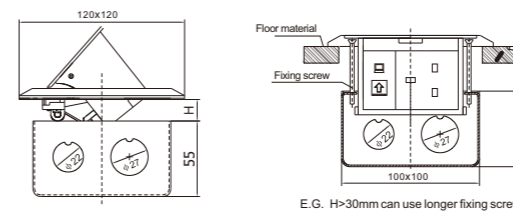

FLS-ZN-2 / 3 Series

Module: combined by requirements.
Fixing space: can fit 3 modules.
Materials: **Brass color - Brass**
Silver color - Stainless steel