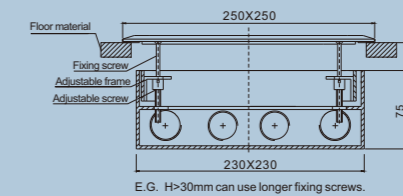

FLS-230JHA
230X230X90mm
CAT.NO.:07263

The cable exits are designed more reasonably to prevent cables from being trampled when using

FLS-250DK
250x250mm
CAT.NO.:07264

FLS-250DKP
250x250mm
CAT.NO.:07265

90° top cover opening