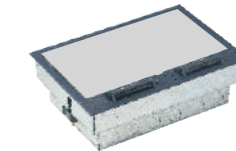

FLS-626SP
320.5x230.5mm
CAT.NO.:07467

Metal Base Box