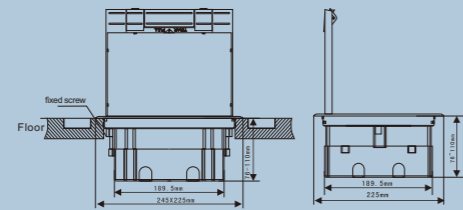

FLS-624S Series

Module: combined by requirements
Fixing space: can fit 12 modules
Materials: plastic