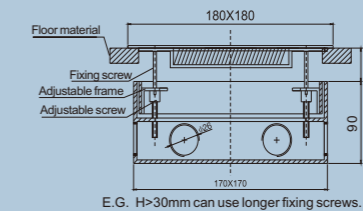

FLS-180NKP
180x180mm
CAT.NO.:07253

90° top cover opening

FLS-180K
180x180mm
CAT.NO.:07255

FLS-180KP
180x180mm
CAT.NO.:07256

FLS-180E / A Series

Module: combined by requirements
Fixing space: can fit 10 modules
Materials: Brass color - Brass
Silver color - Stainless Steel