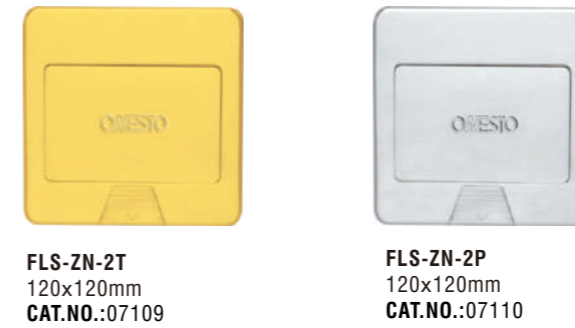

Different panels: