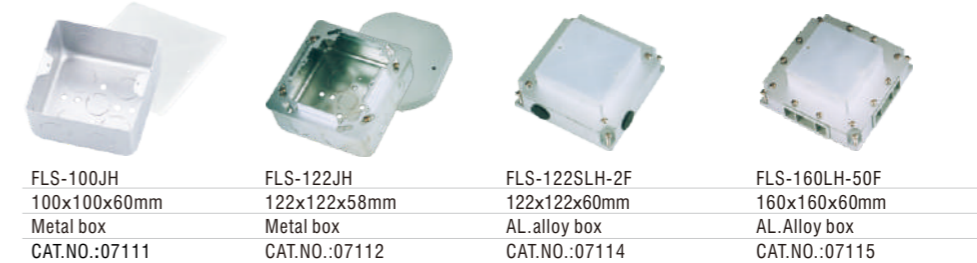

- Tight by screw;
- For hard wire & soft wire 0.5mm²-6mm²;
- More terminals connected, suitable for 3 phase 4 wire.

Terminal block code: FLS-TB-004
Weak current clamp terminal

- Hold the wire more tight.

Normal pop-up type floor boxes

FLS-16 /18 /41 /71 Series

Module: combined by requirements.
Fixing space: can fit 3 modules.
Materials: Brass color - Brass
Silver color - Al. Alloy

Different modules:

Note:
For more
Accessories pls
check page 1-2

One module size: 22.5x45mm
Two modules size: 45x45mm

Different panels:

The suitable base box

Patented product
Fraudulently copy must be investigated.

Normal pop-up type floor boxes

For more accessories, please check page 1-2.