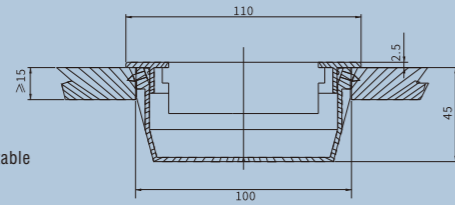

FLS-198JH
198x88x78mm
CAT.NO.:17062

Desktop boxes

For more accessories, please check page 1-2.

TBS-501 Series

Module: combine by requirements.
Fixing space: can fit 3 modules.
Materials: zinc alloy

Install the socket by cutting a $\phi 102-105$ mm hole on the table