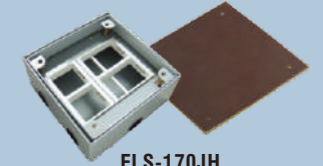

FLS-170JH
170x170x75mm
CAT.NO.:07251