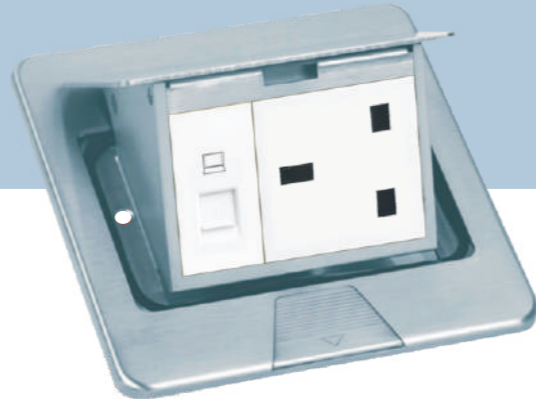

Normal pop-up type floor boxes

For more accessories, please check page 1-2.

FLS-2 / 3 Series

Module: combined by requirements.
Fixing space: can fit 3 modules.
Materials: Brass color - Brass
Silver color - Stainless steel

Different panels:

Different module fixing:

Different panels:

Patented product
Fraudulently copy must be investigated.

Normal Pop-up type floor boxes

FLS-26 / 28 Series

Module: combined by requirements.
Fixing space: can fit 4 modules.
Materials: Brass color - Brass
Silver color - Al. Alloy