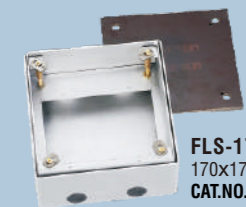

FLS-180NKP
180x180mm
CAT.NO.:07253

90° top cover opening

FLS-180K
180x180mm
CAT.NO.:07255

FLS-180KP
180x180mm
CAT.NO.:07256

FLS-180E / A Series

Module: combined by requirements
Fixing space: can fit 10 modules
Materials: Brass color - Brass
Silver color - Stainless Steel