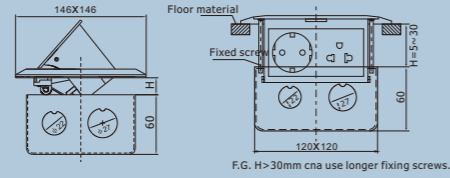

Soft Pop-up type floor boxes

FLS-ZN-26 /28 Series

Module: combined by requirements.
Fixing space: can fit 4 modules.
Materials: Brass color - Brass
Silver color - Al. Alloy