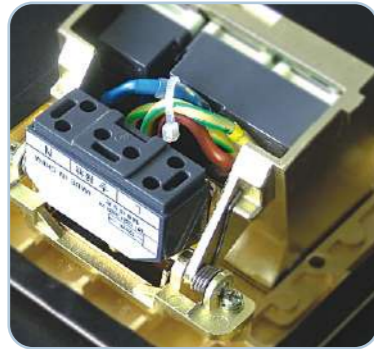

Terminal block code: FLS-TB-001
Fast connection terminal

- Hard wire insert connected;
- For wire 1mm²-2.5mm².