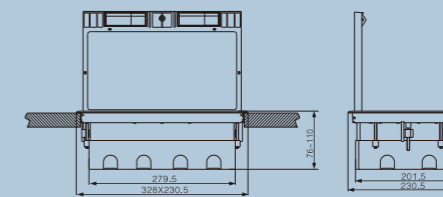

16 modules

24 modules

3-Twin sockets

12 modules + main switches

Plastic floor boxes

For more accessories, please check page 1-2.

FLS-628S Series

Module: combined by requirements
Fixing space: can fit 16 modules
Materials: plastic