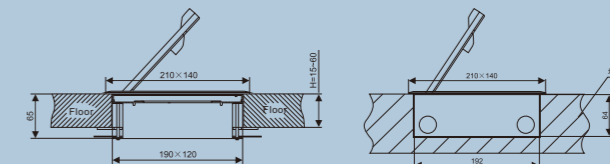

FLS-302 Series

Module: combined by requirements
Fixing space: can fit 6 modules
Color: Alloy

FLS-302AL
210x140mm
CAT.NO.:07315

Base box: