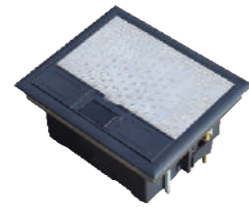

FLS-622 Series

Module: combined by requirements
Fixing space: can fit 8 modules
Materials: plastic

Cover with plastic plate

FLS-622SS
169x141.5mm
CAT.NO.:07477

Cover with stainless steel plate

FLS-622SP
169x141.5mm
CAT.NO.:07478