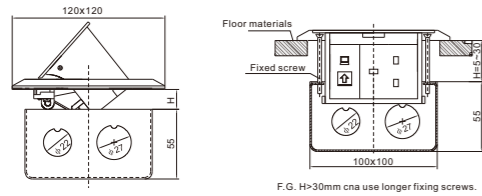

Soft pop-up type floor boxes

FLS-ZN-16 /18 /41 /71 Series

Module: combined by requirements.
Fixing space: can fit 3 modules.
Materials: **Brass color - Brass**
Silver color - Al. Alloy