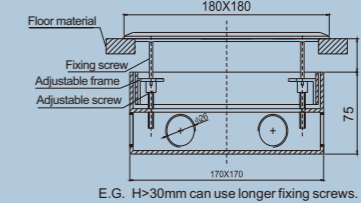

FLS-170JH
170x170x75mm
CAT.NO.:07251