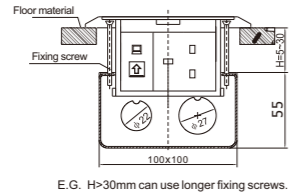

Normal pop-up type floor boxes

For more accessories, please check page 1-2.

FLS-2 / 3 Series

Module: combined by requirements.
Fixing space: can fit 3 modules.
Materials: Brass color - Brass
Silver color - Stainless steel

Different panels:

Different module fixing:

Different panels:

Patented product
Fraudulently copy must be investigated.

Normal Pop-up type floor boxes

FLS-26 / 28 Series

Module: combined by requirements.
Fixing space: can fit 4 modules.
Materials: Brass color - Brass
Silver color - Al. Alloy

Different panels:

Patented product
Fraudulently copy must be investigated.

Different modules:

☒ **Note:**

For more
Accessories pls
check page 1-2

One module size: 22.5~45mm
Two modules size: 45~45mm

Normal Pop-up type floor boxes

FLS-1602 Series

Module: combined by requirements.
Fixing space: can fit 6 modules.
Materials: Brass color - Brass
Silver color - Al. Alloy

Different panels:

Patented product
Fraudulently copy must be investigated.