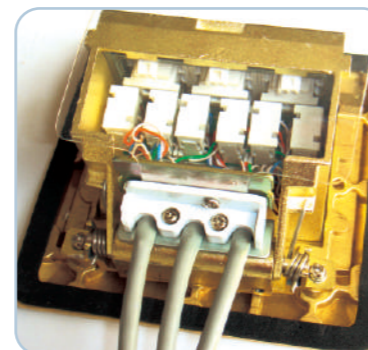

Terminal block code: FLS-TB-004
Weak current clamp terminal

- Hold the wire more tight.

Normal pop-up type floor boxes

FLS-16 /18 /41 /71 Series

Module: combined by requirements.
Fixing space: can fit 3 modules.
Materials: Brass color - Brass
Silver color - Al. Alloy