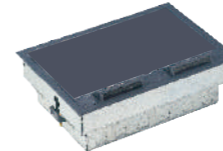

Cover with plastic plate

FLS-626SS
320.5x230.5mm
CAT.NO.:07466

Cover with stainless steel plate