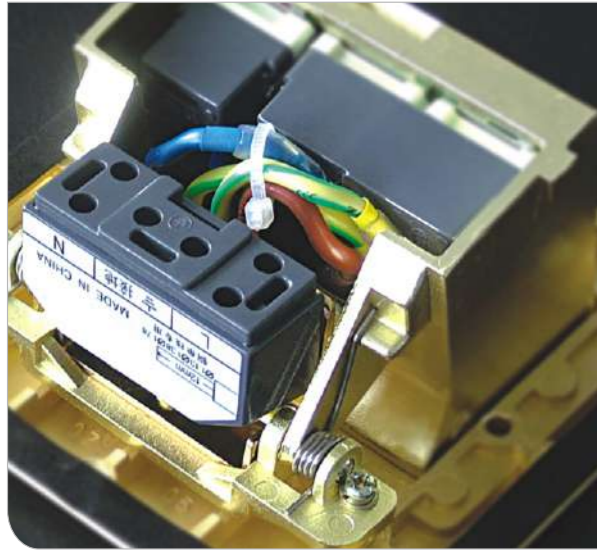

Soft pop-up type floor boxes

Patented product
Fraudulently copy must be investigated.

This product series has won domestic invention patent and new type practical patent. Compared with all kinds of normal pop-up floor box, it has the characteristics of long life, stable performance, little noise and safe operation etc. Pull the lock lightly, the pop-up mechanism will rise slowly, to solve the defects of short life, high noise, which caused by big impulse force.

The picture shows the structure of soft pop-up type floor box FLS-ZN-16. No additional instructions for other products as the schematic diagrams are similar to the product.