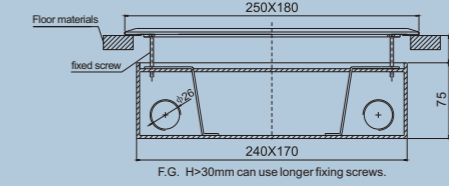

FLS-240CJH
240x170x75mm
CAT.NO.:07304

The cable exits are designed more reasonably to prevent cables from being trampled when using

FLS-250DCK
180x250mm
CAT.NO.:07305

FLS-250DCKP
180x250mm
CAT.NO.:07306

90° top cover opening