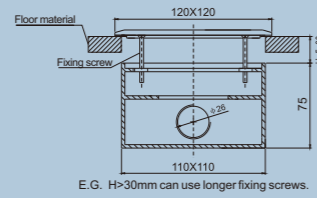

FLS-102P
147x102mm
CAT.NO.:07240

FLS-102P
147x102mm
CAT.NO.:07240

FLS-135JH
134.5x77x50mm
CAT.NO.:07236

Open cover type floor boxes

For more accessories, please check page 1-2.

FLS-120 Series

Module: combined by requirements
Fixing space: can fit 3 modules
Materials: Brass color - Brass
Silver color - Stainless Steel