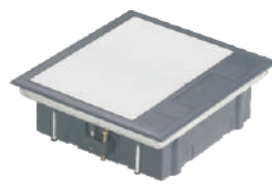

Module: combined by requirements
Fixing space: can fit 12 modules
Materials: plastic

Cover with plastic plate

FLS-624SS
245x225mm
CAT.NO.:07462

Cover with stainless steel plate

FLS-624SP
245x225mm
CAT.NO.:07463