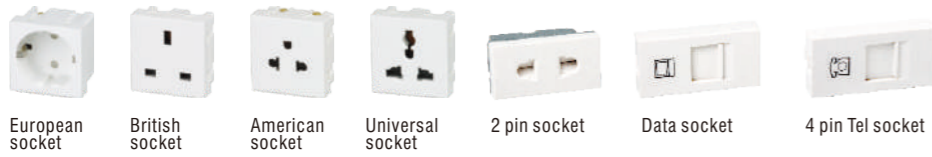

Different modules: