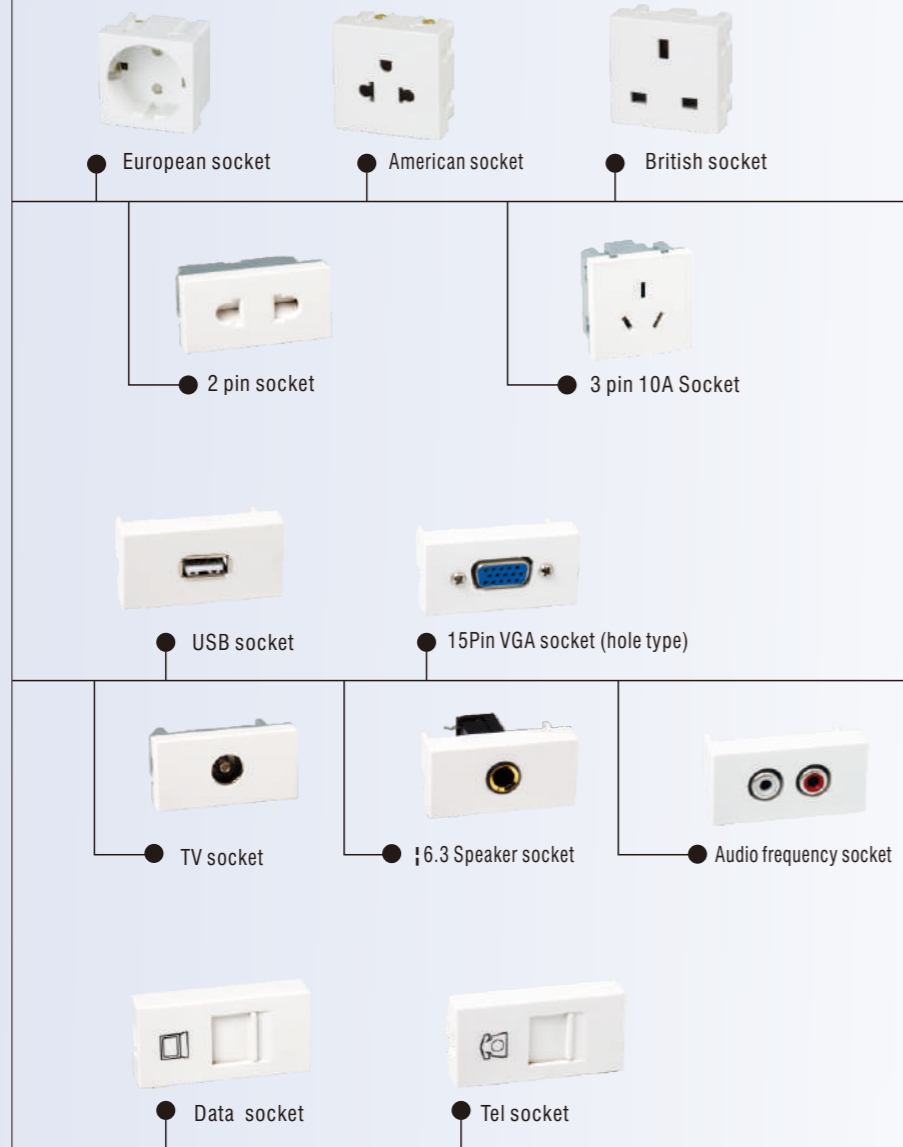

Big capacity : The floor boxes can fix up to 24 modules.

Flexible combination : The modules can be combined according to requirement for different application.

Module Accessories

One module size: 22.5x45mm Two modules size: 45x45mm

Module	European socket	American socket	British socket	Universal socket	3 pin 10A socket
Type	F6	F7	F8	F5	F4
Module size	2	2	2	2	2
CAT.NO.	17001	17002	17003	17004	17005

Module	2 pin socket	Sound socket	Tel socket	Data socket
Type	F3	F16	F10	F11
Module size	1	1	1	1
CAT.NO.	17007	17010	17026	17025

Module	Video frequency socket	Audio frequency socket	S-Terminal	BNC socket	TV socket	8 Pin DIN female socket
Type	F13	F12	F26	F22	F14	F29
Module size	1	1	1	1	1	1
CAT.NO.	17013	17014	17015	17016	17017	17018

Module	Kalon socket	6.3 Speaker socket	3.5 Earphone socket	USB socket	Empty plate
Type	F25	F15	F21	F20	F9
Module size	1	1	1	1	1
CAT.NO.	17019	17020	17021	17022	17043

Module	9 Pin VGA socket(hole type)	9 Pin VGAsocket(pin type)	15Pin VGAsocket(hole type)	15 Pin VGA socket(pin type)	HDMI Socket
Type	F24	F23	F18	F17	F27
Module size	1	1	1	1	1
CAT.NO.	17045	17044	17024	17023	17046

Module	AVAYA(Data)	AMP(data)	AMP(Tel)	AMP(Tel)
Type	E180	E181	E183	E184
Module size	1	1	1	1
CAT.NO.	17037	17038	17040	17041

Earth leakage module

Earth leakage protection CAT.NO. 17051	Earth leakage protection CAT.NO. 17052
Note: Suitable for type 45 fixing frame