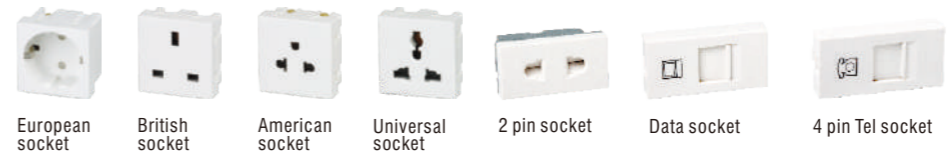

- Hard wire insert connected;
- For wire 1mm²-2.5mm².

Terminal block code: FLS-TB-002
3 screws terminal

- Tight by screw;
- For hard wire & soft wire 0.5mm²-6mm²;

Terminal block code: FLS-TB-003
4 screws terminal

- Tight by screw;
- For hard wire & soft wire 0.5mm²-6mm²;
- More terminals connected, suitable for 3 phase 4 wire.

Terminal block code: FLS-TB-004
Weak current clamp terminal

- Hold the wire more tight.

Normal pop-up type floor boxes

FLS-16 /18 /41 /71 Series

Module: combined by requirements.
Fixing space: can fit 3 modules.
Materials: Brass color - Brass
Silver color - Al. Alloy

Different modules:

Note:
For more
Accessories pls
check page 1-2