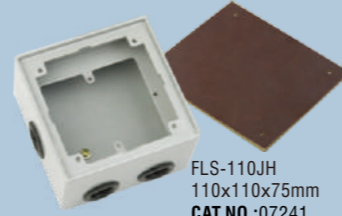

FLS-102P
147x102mm
CAT.NO.:07240

FLS-102P
147x102mm
CAT.NO.:07240

FLS-135JH
134.5x77x50mm
CAT.NO.:07236

Open cover type floor boxes

For more accessories, please check page 1-2.

FLS-120 Series

Module: combined by requirements
Fixing space: can fit 3 modules
Materials: Brass color - Brass
Silver color - Stainless Steel