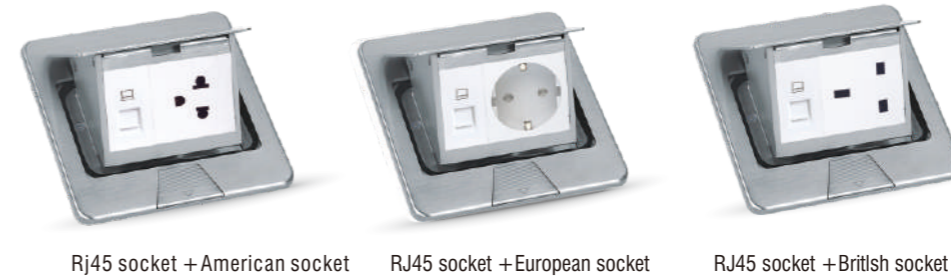

FLS-ZN-2 / 3 Series

Module: combined by requirements.
Fixing space: can fit 3 modules.
Materials: **Brass color - Brass**
Silver color - Stainless steel

Different panels:

Different module fixing:

Different panels: