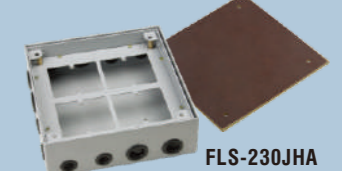

FLS-210EAK
210x210mm
CAT.NO.:07365

FLS-210ANK
210x210mm
CAT.NO.:07367

Sample view of installation.

Open cover type floor boxes

For more accessories, please check page 1-2.

FLS-250 Series

Module: combined by requirements
Fixing space: can fit 15 modules
Materials: Brass color - Brass
Silver color - Stainless Steel