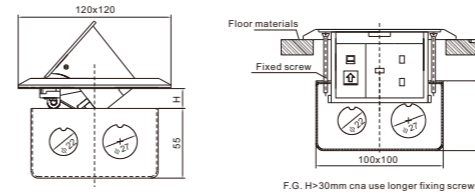

Soft pop-up type floor boxes

Patented product
Fraudulently copy must be investigated.

This product series has won domestic invention patent and new type practical patent. Compared with all kinds of normal pop-up floor box, it has the characteristics of long life, stable performance, little noise and safe operation etc. Pull the lock lightly, the pop-up mechanism will rise slowly, to solve the defects of short life, high noise, which caused by big impulse force.

The picture shows the structure of soft pop-up type floor box FLS-ZN-16. No additional instructions for other products as the schematic diagrams are similar to the product.

- Hard wire insert connected;
- For wire 1mm²-2.5mm².

- Tight by screw;
- For hard wire & soft wire 0.5mm²-6mm²;

- Tight by screw;
- For hard wire & soft wire 0.5mm²-6mm²;
- More terminals connected, suitable for 3 phase 4 wire.

- Hold the wire more tight.

Normal pop-up type floor boxes

FLS-16 /18 /41 /71 Series

Module: combined by requirements.
Fixing space: can fit 3 modules.
Materials: Brass color - Brass
Silver color - Al. Alloy

Different modules:

☒ **Note:**
For more
Accessories pls
check page 1-2

One module size: 22.5x45mm
Two modules size: 45x45mm

Different panels:

The suitable base box

Patented product
Fraudulently copy must be investigated.