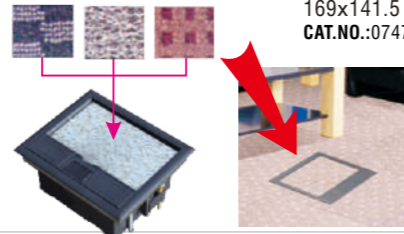

FLS-622
169x141.5 x76mm
CAT.NO.:07476

Different module fixing: