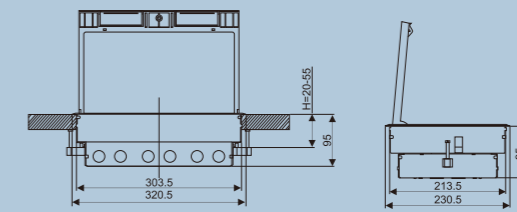

Base box height adjustable from 76mm to 110mm

FLS-624S
245x225x76mm
CAT.NO.:07461

Plastic floor boxes

For more accessories, please check page 1-2.

FLS-626S Series

Module: combined by requirements
Fixing space: can fit 24 modules
Materials: plastic