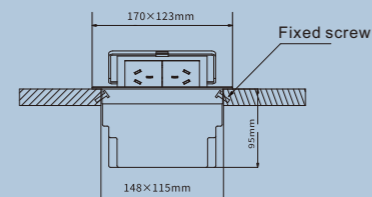

TBS-515 Series

Module: combine by requirements.
Fixing space: can fit 4 modules.
Materials: Aluminum alloy