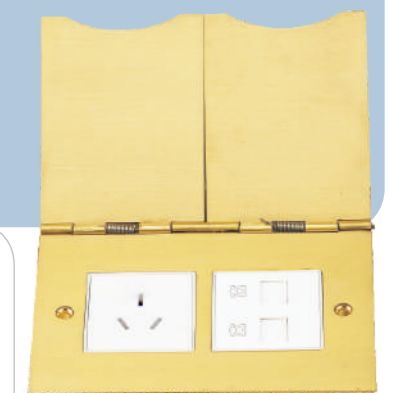

FLS-135JH
134.5x77x50mm
CAT.NO.:07236