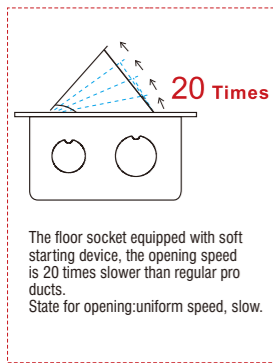

Terminal block code: FLS-TB-001
Fast connection terminal

- Hard wire insert connected;
- For wire 1mm²-2.5mm².