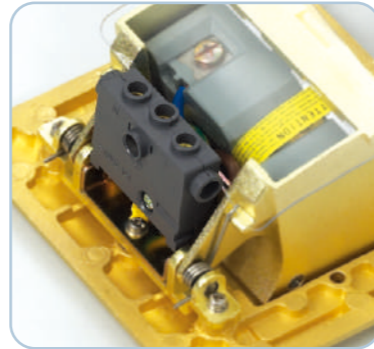

- Hard wire insert connected;
- For wire 1mm²-2.5mm².

Terminal block code: FLS-TB-002
3 screws terminal

- Tight by screw;
- For hard wire & soft wire 0.5mm²-6mm²;

Terminal block code: FLS-TB-003
4 screws terminal