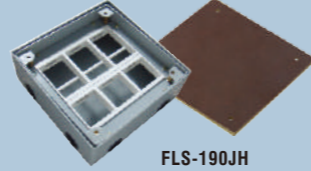

FLS-180EAKP
180x180mm
CAT.NO.:07355

FLS-180ANK
180x180mm
CAT.NO.:07356

FLS-180ANKP
180x180mm
CAT.NO.:07357

Open cover type floor boxes

For more accessories, please check page 1-2.

FLS-210 Series

Module: combined by requirements
Fixing space: can fit 15 modules
Materials: Brass color - Brass
Silver color - Stainless Steel