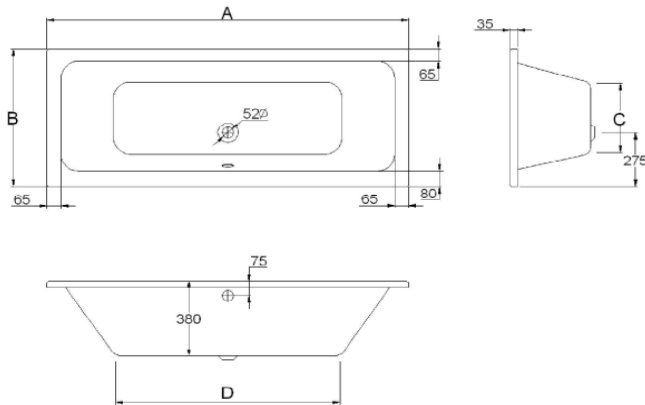

OPTIONAL:

Bath Filler -Waste and Overflow

Model: 792217000001000

Acrylic

The advantage of acrylic is its warm, pore-free and smooth surface. It is pleasant to the touch and the user immediately feels at ease. With its white shimmering gleam, the material harmonizes with all the other ceramic objects in the bathroom and ensures continuity of design. The bathtubs can be elegantly combined with furniture panel thus forming a link with the bathroom furniture. The user can rest assured knowing that the acrylic bathtub will retain its color throughout its lifetime. The material is colored throughout, UV-stable and colorfast. A bathtub made from sanitary acrylic is not only easy to install it is also resistant to almost all conventional cleaning agents.