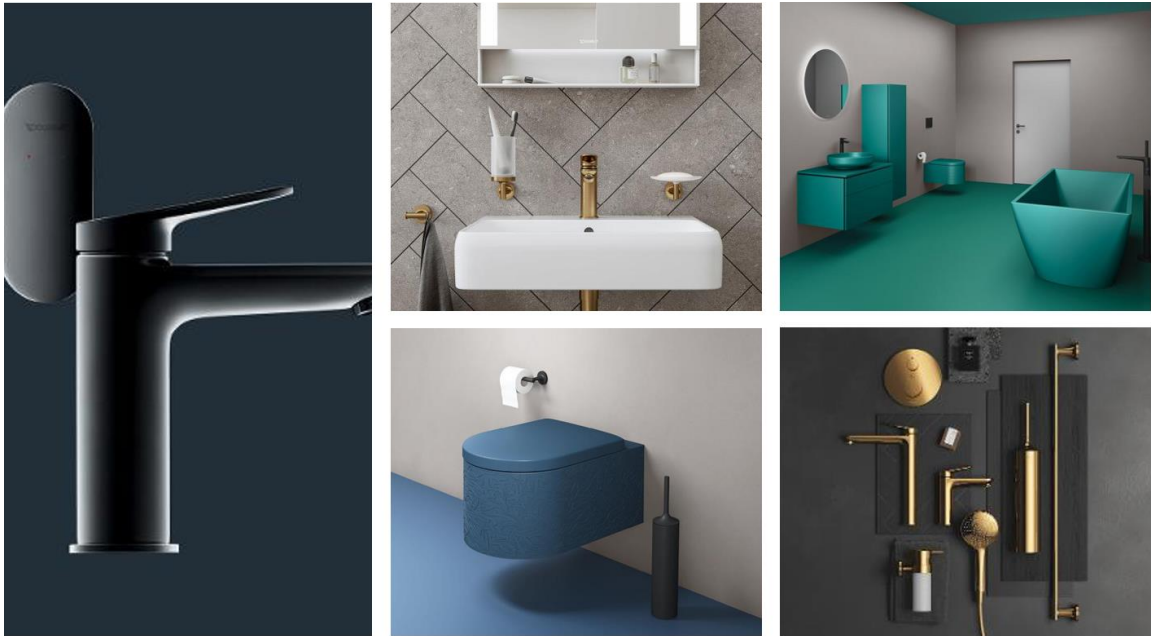

ODURAVIT

Upgrade Your Everyday.

FAUCETS

April 2024