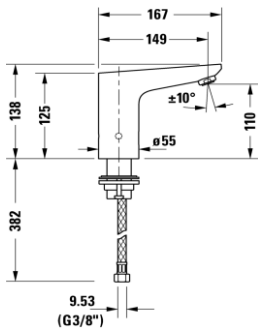

Bathroom Faucets
Sensor 1

Sensor 1 Basin Mixer Battery-Powered

Model: SE1090009010

Projection

Infrared Sensor

Flow Rate 5L /min (3 Bar)

Battery operated 6U Lithium Battery

Locking function for ease of cleaning

Hygienic Flush