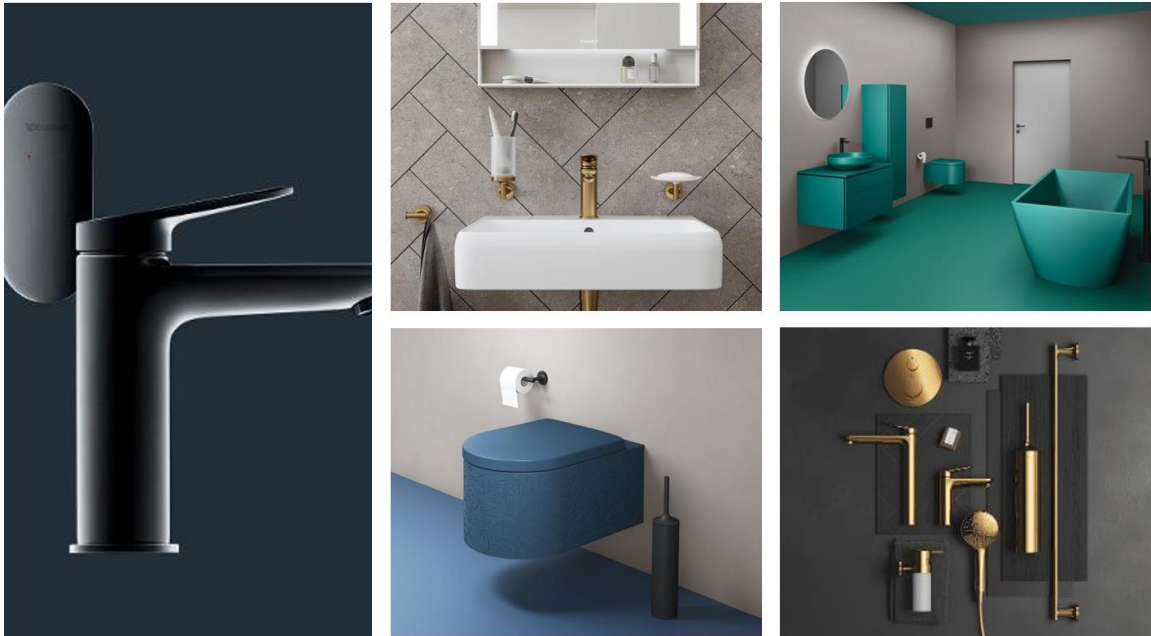

**Cape Cod 430mm Round Bowl**  
 Model: 2328430000  
 Without tap dome, without overflow  
 Countertop Basin: Grounded for Counter-top application

**Cape Cod Bathtub - Freestanding Version**  
 1855 x 885 mm - Model 700330000000000  
 DuraSolid A  
 Incl. Support Frame  
 Incl. Special Waste & Overflow **\*Push Open Waste Included**

**DuraCeram®**

Conventional bathroom ceramic material requires a thickness of 12-14mm to ensure the necessary strength after firing.

For finer forms, Duravit has developed a new, innovative material called DuraCeram, which is thinner and notable for its extreme accuracy, high strength and elegant finish. In this way, a new dimension in design diversity is achieved: maximum elegance without any sacrifices in terms of quality, robustness and ease of cleaning.