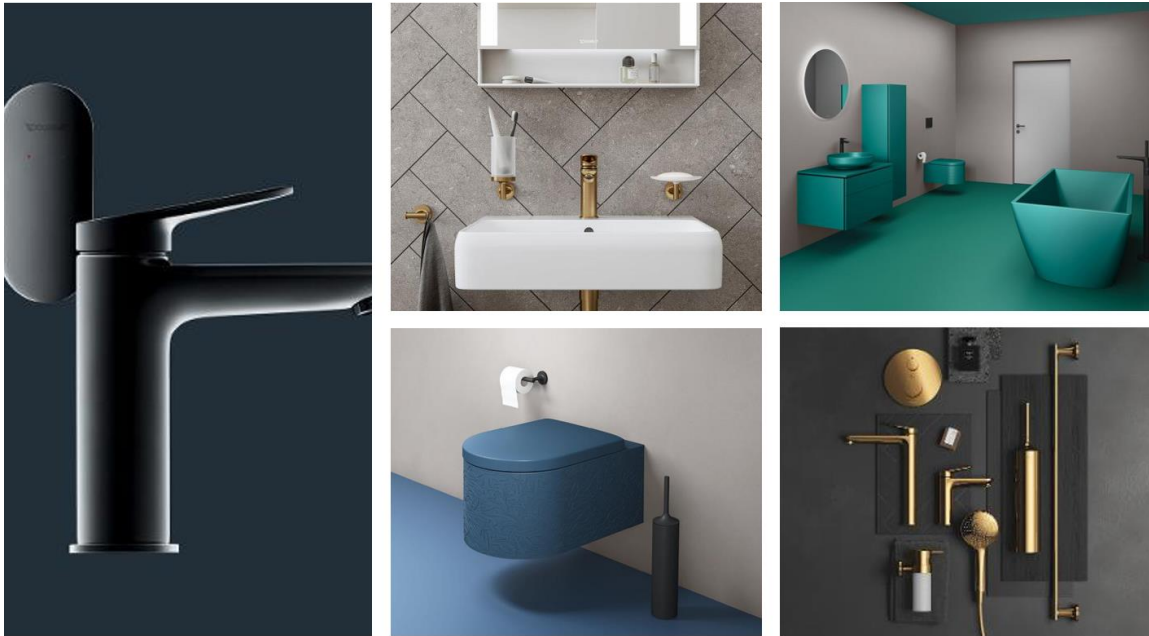

DURAVIT

Upgrade Your Everyday.

D-NEO RANGE

April 2024