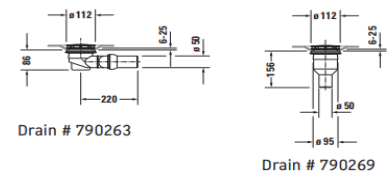

Installation on screed