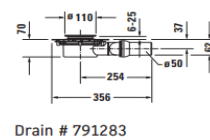

Installation with support frame