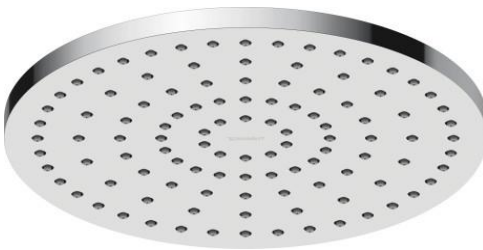

Showerhead D250
Model: UV0660018010
250 Diametre
Chrome