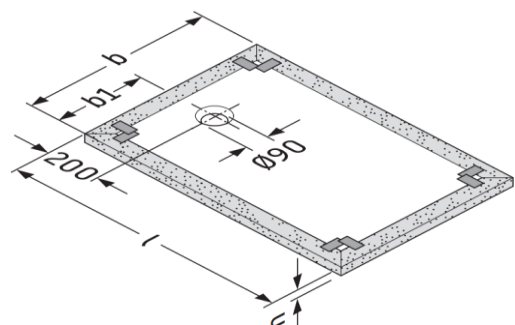

ANTI-SLIP

An anti-slip coating is optionally available for the Tempano shower tray. The evaluation category C for wet barefoot areas is achieved with the anti-slip coating in accordance with DIN 51097.