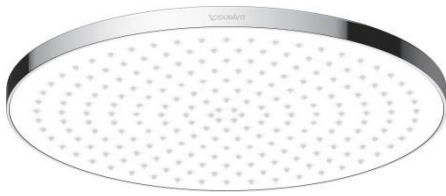

Showerhead D230
Model: UV0660017010
230 Diametre
Chrome