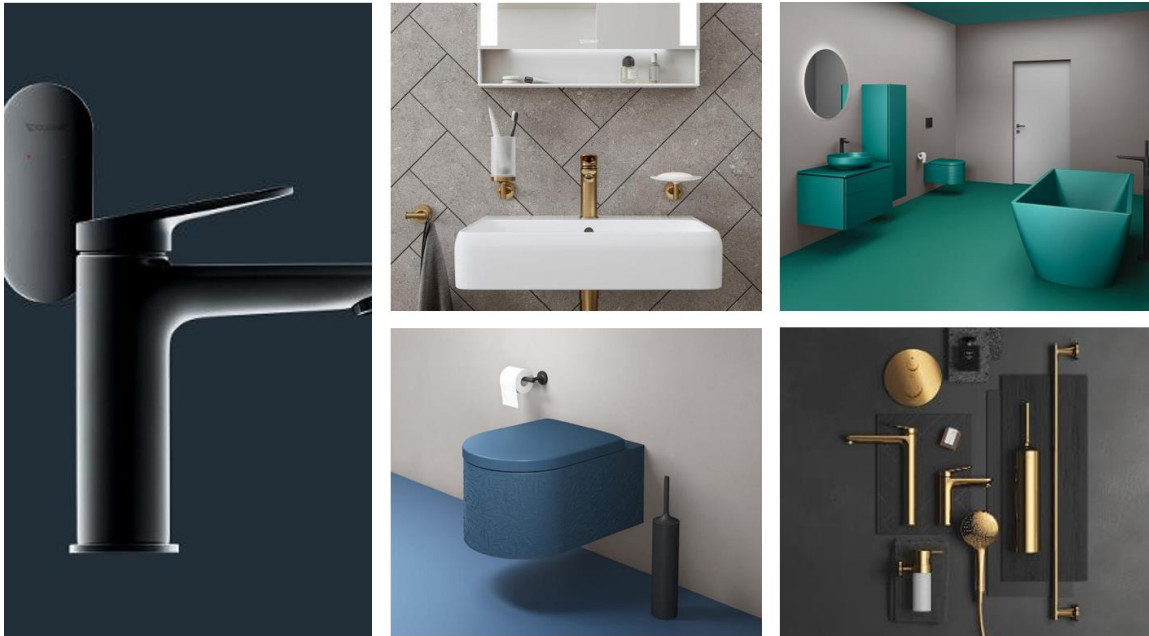

ODURAVIT

Upgrade Your Everyday.

ZENCHA RANGE

April 2024