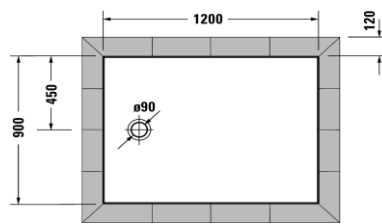

Tempano Flush Fitted Shower Tray - Designed by Duravit

Tempano Flush Fitted Shower Tray
1200 x 900mm - Model: 72019800000000
Horizontal Outlet Drain for Shower Tray
Model: 79026300000000

Shower tray feet suitable for **increased installation height**
Model: 79017300000000

Support Frame for Shower Tray
Model: 79138400000000

Horizontal Outlet Drain for installation with support frame
Model: 79128300000000

Installation on screed

Installation with support frame

Pre-installation

INSTALLATION LOCATION / INSTALLATION ROOM

1. > Make sure that the installation location fulfils the following criteria
2. **Doors / external access**
3. > Ensure that doors or other access openings are large enough to accommodate transport dimensions, keeping in mind the weight and need for sufficient manoeuvring room.

Required area Allow for enough space around the shower tray for the installation.

1. **Floor**
2. Completely level
   - At a right angle to the wall
   - Note the overall strength of the floor structure including the floor finish
   - No underfloor heating should be located under the shower tray

NOTE

The residual humidity of the screed must not exceed 2 CM% (calcium carbide method) at the start of installation.

1. **Wall**
2. At a right angle to the shower tray / floor
   - Completely straight

RANGE OF APPLICATIONS

Flush with the floor

Semi-recessed

Surface-mounted

INCREASED NOISE PROTECTION

The noise reduction gasket for shower trays (#791372) is needed for more stringent noise protection requirements in accordance with DIN 4109, the noise protection level 3 of VDI 4100 and SIA 181 (e.g. for the typical "bathroom over bathroom" room layout) when installed with a support frame on an unfinished floor.

ANTI-SLIP