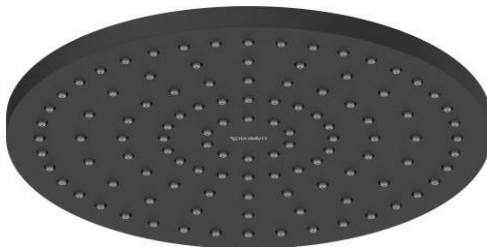

Showerhead D250
Model: UV0660018046
250 Diametre
Black Matt