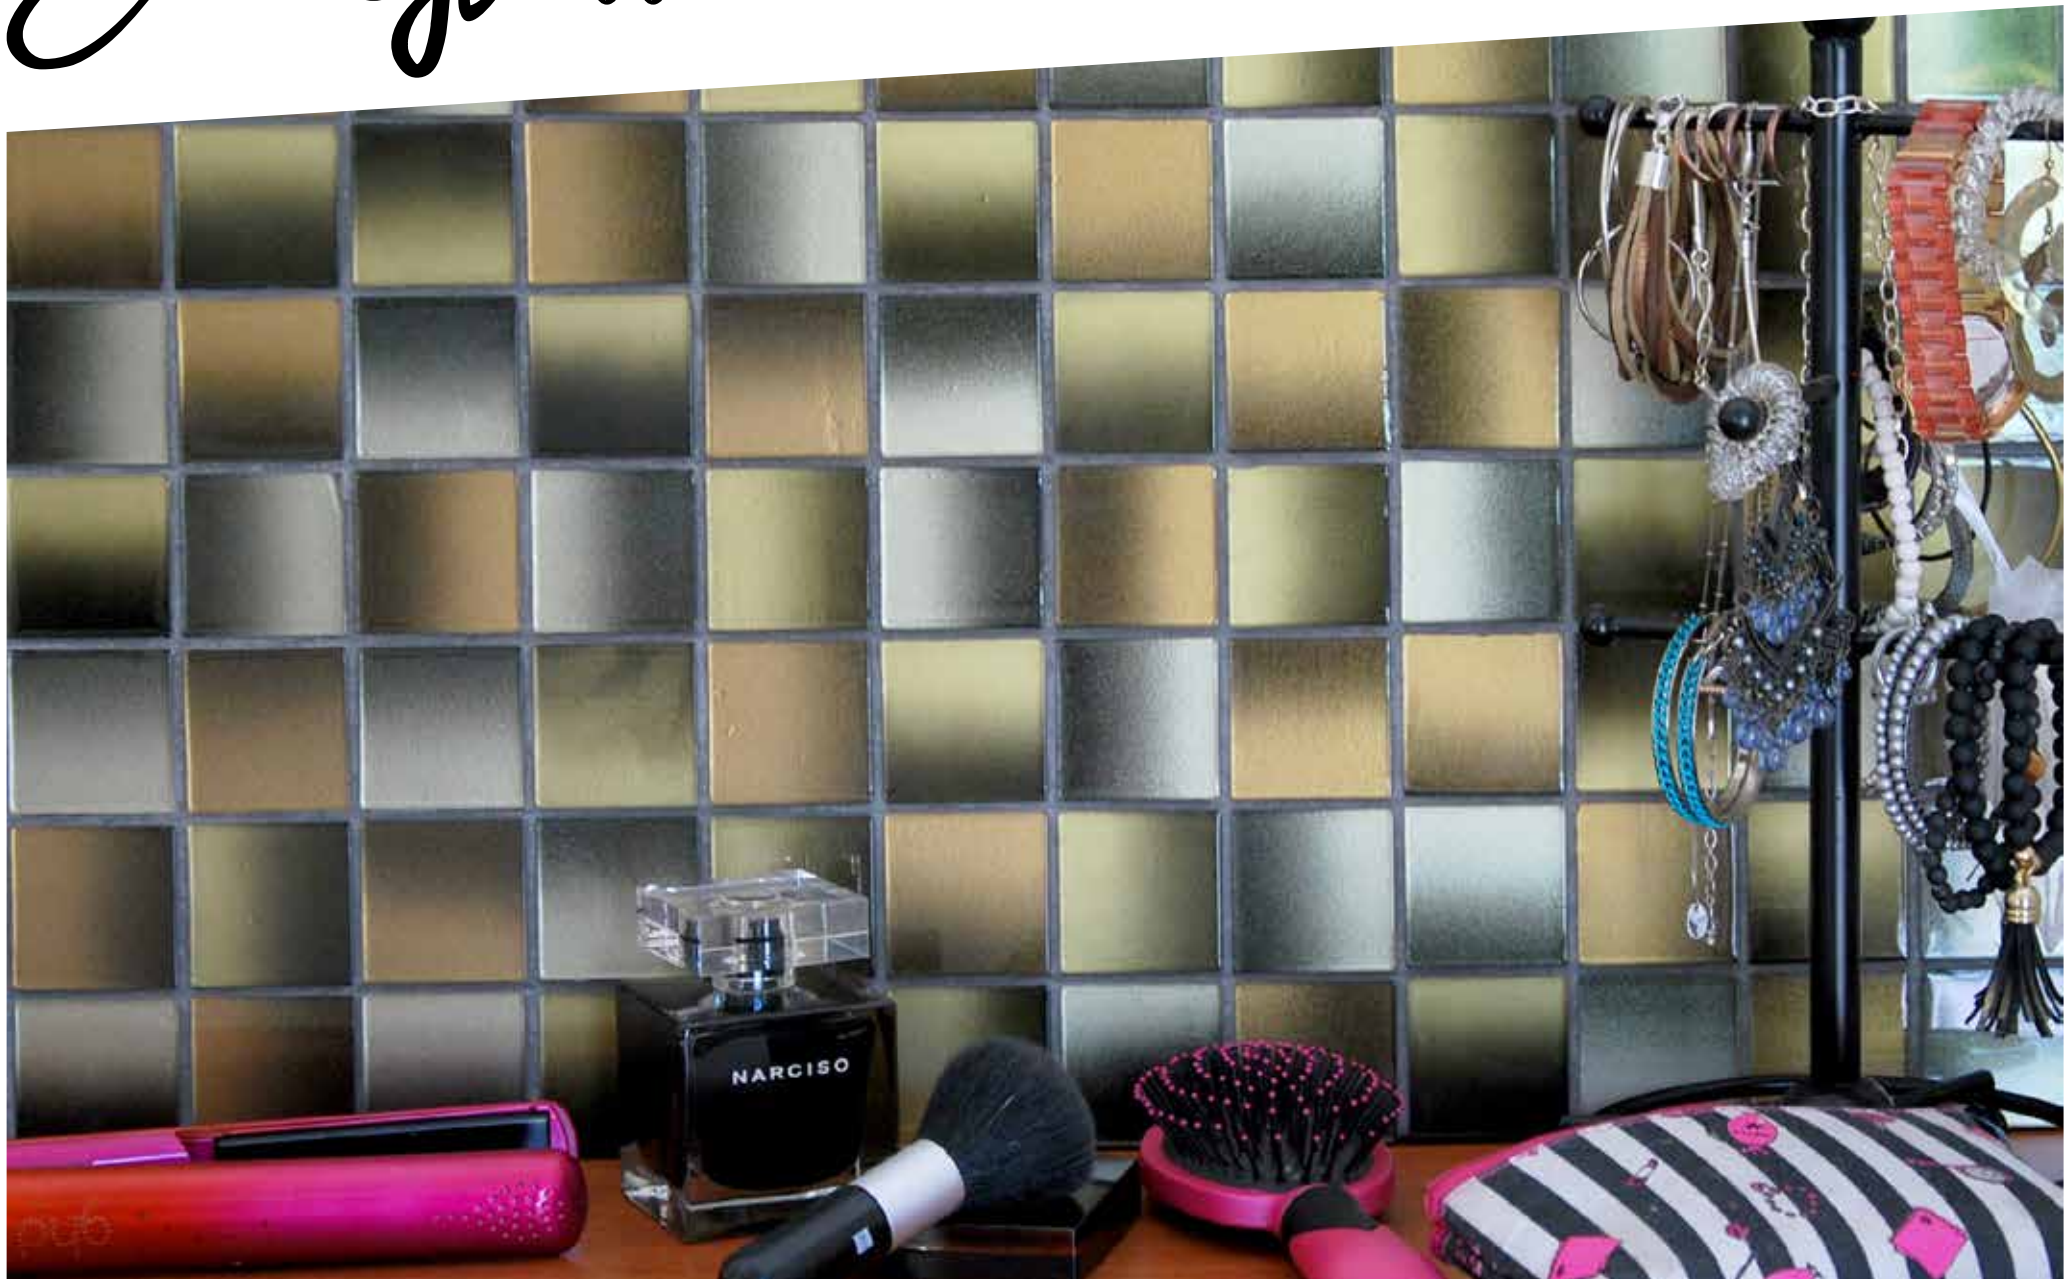

Evoc Glass

EVOC GLASS

ROW ONE PIECE SIZE : 23x48x4mm | SHEET SIZE : 300x300x4mm | SHEETS PER M2 : 11 INTERLOCKING

ROW TWO PIECE SIZE : 48x48x4mm | SHEET SIZE : 300x300x4mm | SHEETS PER M2 : 11

MM4192
VIVIETTE