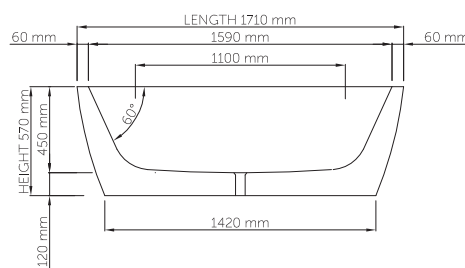

Base dimensions bathtub: 1283mm x 505mm
 Base dimensions plinth: 1331mm x 553mm
 Edge width: 8mm
 Waste diameter: 50mm
 Weight: 90.23kg
Shipping information
 Packing dimensions: 1821mm x 1295mm x 909mm
 Shipping mass: 140.23kg

Base dimensions: 1400mm x 690mm
 Edge width: 10mm
 Waste diameter: 50mm
 Weight: 96kg

Shipping information

Packing dimensions: 1795mm x 965mm x 830mm
 Shipping mass: 150kg

thin-edge

Product code: SBM067
 Size (l) x (w) x (h): 1605mm x 960mm x 940mm
 Waste to floor: 100mm
 Water capacity: 300 L
 Overflow: Internal overflow / No overflow
 Material: DADOquartz®
 Finish: Matte / Polished

Base dimensions: 1155mm x 600mm
 Edge width: 25mm
 Waste diameter: 50mm
 Weight: 98kg

Shipping information

Packing dimensions: 1655mm x 1010mm x 1090mm
 Shipping mass: 148kg

wide-edge

Product code: SBM040
 Size (l) x (w) x (h): 1710mm x 890mm x 570mm
 Waste to floor: 120mm
 Water capacity: 195 L
 Overflow: Internal Overflow / No overflow
 Material: DADOquartz®
 Finish: Matte / Polished

Base dimensions: 1420mm x 600mm
 Edge width: 60mm
 Waste diameter: 50mm - fits Bespoke 40mm plug
 Weight: 100kg

Shipping information

Packing dimensions: 1790mm x 930mm x 690mm
 Shipping mass: 150kg

thin-edge