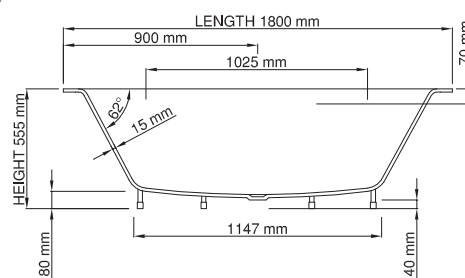

Product code: SBM137
Size (l) x (w) x (h): 1800mm x 910mm x 555mm
Waste to floor: 40mm
Water capacity: 293 L
Overflow: Internal Overflow / No overflow
Material: DADOquartz®
Finish: Matte / Polished

Base dimensions: 1147mm x 597mm
Edge width: 15mm - 30mm
Waste diameter: 50mm
Weight: 53kg
Tap holes: No tap hole

Shipping information

Packing dimensions: 1820mm x 1190mm x 730mm
Shipping mass: 103kg