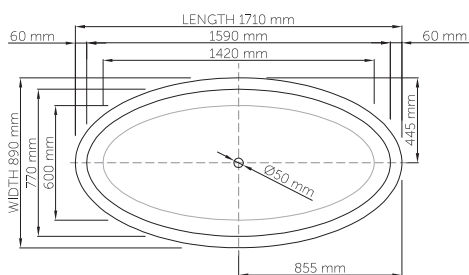

Base dimensions bathtub: 1283mm x 505mm
 Base dimensions plinth: 1331mm x 553mm
 Edge width: 8mm
 Waste diameter: 50mm
 Weight: 90.23kg
Shipping information
 Packing dimensions: 1821mm x 1295mm x 909mm
 Shipping mass: 140.23kg

Base dimensions: 1400mm x 690mm
 Edge width: 10mm
 Waste diameter: 50mm
 Weight: 96kg

Shipping information

Packing dimensions: 1795mm x 965mm x 830mm
 Shipping mass: 150kg

thin-edge

Product code: SBM067
 Size (l) x (w) x (h): 1605mm x 960mm x 940mm
 Waste to floor: 100mm
 Water capacity: 300 L
 Overflow: Internal overflow / No overflow
 Material: DADOquartz®
 Finish: Matte / Polished

Base dimensions: 1155mm x 600mm
 Edge width: 25mm
 Waste diameter: 50mm
 Weight: 98kg

Shipping information

Packing dimensions: 1655mm x 1010mm x 1090mm
 Shipping mass: 148kg

wide-edge

Product code: SBM040
 Size (l) x (w) x (h): 1710mm x 890mm x 570mm
 Waste to floor: 120mm
 Water capacity: 195 L
 Overflow: Internal Overflow / No overflow
 Material: DADOquartz®
 Finish: Matte / Polished

Base dimensions: 1420mm x 600mm
 Edge width: 60mm
 Waste diameter: 50mm - fits Bespoke 40mm plug
 Weight: 100kg

Shipping information

Packing dimensions: 1790mm x 930mm x 690mm
 Shipping mass: 150kg

thin-edge