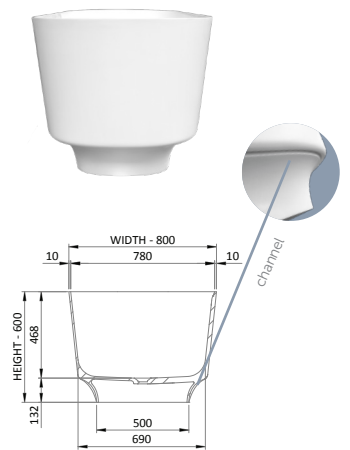

Base dimensions bathtub: 1283mm x 505mm
 Base dimensions plinth: 1331mm x 553mm
 Edge width: 8mm
 Waste diameter: 50mm
 Weight: 90.23kg
Shipping information
 Packing dimensions: 1821mm x 1295mm x 909mm
 Shipping mass: 140.23kg

thin-edge

Product code: SBM061
 Size (l) x (w) x (h): 1740mm x 820mm x 520mm
 Waste to floor: 110mm
 Water capacity: 275 L
 Overflow: Internal Overflow / No overflow
 Material: DADOquartz®
 Finish: Matte / Polished

Base dimensions: 880mm x 480mm
 Edge width: 20mm
 Waste diameter: 50mm
 Weight: 80kg

Shipping information

Packing dimensions: 1860mm x 920mm x 740mm
 Shipping mass: 130kg

thin-edge

Product code: SBM
 Size (l) x (w) x (h): 1700mm x 800mm x 600mm
 Waste to floor: 132mm
 Water capacity: 350 L
 Overflow: Internal Overflow
 Material: DADOquartz®
 Finish: Matte / Polished