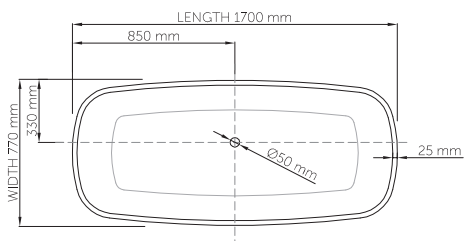

Base dimensions: 840mm x 420mm
 Edge width: 20mm
 Waste diameter: 50mm
 Weight: 93kg

Shipping information

Packing dimensions: 1880mm x 970mm x 750mm
 Shipping mass: 143kg

wide-edge

Product code: SBM041
 Size (l) x (w) x (h): 1710mm x 940mm x 550mm
 Waste to floor: 90mm
 Water capacity: 250 L
 Overflow: Internal overflow / No overflow
 Material: DADOquartz®
 Finish: Matte / Polished

Base dimensions: 785mm x 420mm
 Edge width: 85mm
 Waste diameter: 50mm
 Weight: 90kg

Shipping information

Packing dimensions: 1790mm x 980mm x 680mm
 Shipping mass: 140kg

thin-edge

Product code: SBM076
 Size (l) x (w) x (h): 1500mm x 780mm x 540mm
 Waste to floor: 130mm
 Water capacity: 275 L
 Overflow: Internal Overflow / No overflow
 Material: DADOquartz®
 Finish: Matte / Polished

Base dimensions: 1340mm x 620mm
 Edge width: 15mm
 Waste diameter: 50mm
 Weight: 80kg

Shipping information

Packing dimensions: 1550mm x 830mm x 700mm
 Shipping mass: 130kg

thin-edge

Product code: SBM134
 Size (l) x (w) x (h): 1650mm x 800mm x 600mm
 Waste to floor: 130mm
 Water capacity: 295 L
 Overflow: Internal Overflow / No overflow
 Material: DADOquartz®
 Finish: Matte / Polished

Base dimensions: 1000mm x 560mm
 Edge width: 25mm
 Waste diameter: 50mm
 Weight: 78kg

Shipping information

Packing dimensions: 1820mm x 910mm x 700mm
 Shipping mass: 128kg

thin-edge

Product code: SBM039
 Size (l) x (w) x (h): 1700mm x 770mm x 580mm
 Waste to floor: 127.5mm
 Water capacity: 285 L
 Overflow: Internal Overflow / No overflow
 Material: DADOquartz®
 Finish: Matte / Polished