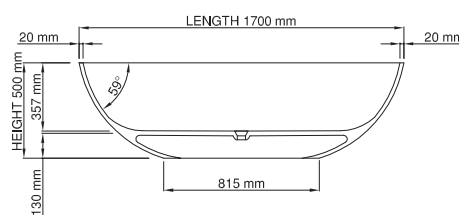

Base dimensions: 1080mm x 530mm
 Edge width: 127.5mm
 Waste diameter: 50mm
 Weight: 122.5kg

Shipping information

Packing dimensions: 1950mm x 1275mm x 760mm
 Shipping mass: 172.5kg

wide-edge

Product code: SBM052
 Size (l) x (w) x (h): 1800mm x 800mm x 600mm
 Waste to floor: 60mm
 Water capacity: 250 L
 Overflow: Internal Overflow / No overflow
 Material: DADOquartz®
 Finish: Matte / Polished

Base dimensions: 1800mm x 800mm
 Edge width: 60mm
 Waste diameter: 50mm
 Weight: 145kg

Shipping information

Packing dimensions: 1800mm x 870mm x 730mm
 Shipping mass: 195kg

thin-edge

Product code: SBM060/1500
 Size (l) x (w) x (h): 1500mm x 750mm x 600mm
 Waste to floor: 130mm
 Water capacity: 286 L
 Overflow: Internal Overflow / No overflow
 Material: DADOquartz®
 Finish: Matte / Polished

Base dimensions: 720mm x 417mm
 Edge width: 20mm
 Waste diameter: 50mm
 Weight: 90kg

Shipping information

Packing dimensions: 1680mm x 965mm x 730mm
 Shipping mass: 140kg

thin-edge

Product code: SBM060
 Size (l) x (w) x (h): 1665mm x 750mm x 475mm
 Waste to floor: 125mm
 Water capacity: 250 L
 Overflow: Internal overflow / No overflow
 Material: DADOquartz®
 Finish: Matte / Polished

Base dimensions: 785mm x 420mm
 Edge width: 25mm
 Waste diameter: 50mm
 Weight: 80kg

Shipping information

Packing dimensions: 1800mm x 850mm x 700mm
 Shipping mass: 130kg

thin-edge

Product code: SBM060/1700
 Size (l) x (w) x (h): 1700mm x 750mm x 500mm
 Waste to floor: 125mm
 Water capacity: 250 L
 Overflow: Internal overflow / No overflow
 Material: DADOquartz®
 Finish: Matte / Polished