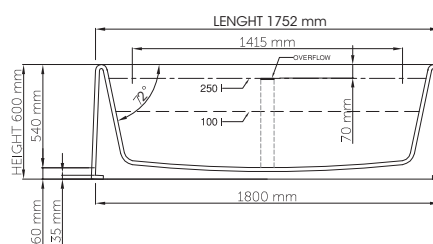

wide-edge

Product code: SBM002
 Size (l) x (w) x (h): 1855mm x 1130mm x 555mm
 Waste to floor: 110mm
 Water capacity: 300 L
 Overflow: Internal Overflow / No overflow
 Material: DADOquartz®
 Finish: Matte / Polished

Base dimensions: 1080mm x 530mm
 Edge width: 127.5mm
 Waste diameter: 50mm
 Weight: 122.5kg

Shipping information

Packing dimensions: 1950mm x 1275mm x 760mm
 Shipping mass: 172.5kg

wide-edge

Product code: SBM052
 Size (l) x (w) x (h): 1800mm x 800mm x 600mm
 Waste to floor: 60mm
 Water capacity: 250 L
 Overflow: Internal Overflow / No overflow
 Material: DADOquartz®
 Finish: Matte / Polished

Base dimensions: 1800mm x 800mm
 Edge width: 60mm
 Waste diameter: 50mm
 Weight: 145kg

Shipping information

Packing dimensions: 1800mm x 870mm x 730mm
 Shipping mass: 195kg

thin-edge

Product code: SBM060/1500
 Size (l) x (w) x (h): 1500mm x 750mm x 600mm
 Waste to floor: 130mm
 Water capacity: 286 L
 Overflow: Internal Overflow / No overflow
 Material: DADOquartz®
 Finish: Matte / Polished

Base dimensions: 720mm x 417mm
 Edge width: 20mm
 Waste diameter: 50mm
 Weight: 90kg

Shipping information

Packing dimensions: 1680mm x 965mm x 730mm
 Shipping mass: 140kg

thin-edge

Product code: SBM060
 Size (l) x (w) x (h): 1665mm x 750mm x 475mm
 Waste to floor: 125mm
 Water capacity: 250 L
 Overflow: Internal overflow / No overflow
 Material: DADOquartz®
 Finish: Matte / Polished