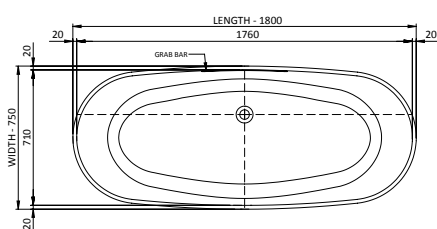

Base dimensions: 1520mm x 595mm
 Edge width: 20mm
 Waste diameter: 50mm
 Weight: 80kg

Shipping information

Packing dimensions: 1900mm x 1000mm x 665mm
 Shipping mass: 1kg

thin-edge

Product code: SBM075
Size (l) x (w) x (h): 1556mm x 828mm x 609mm
Waste to floor: 147mm
Water capacity: 290 L
Overflow: Internal Overflow / No overflow
Material: DADOquartz®
Finish: Matte / Polished

Base dimensions: 1403mm x 676mm
Edge width: 10mm
Waste diameter: 50mm
Weight: 75kg

Shipping information

Packing dimensions: 1600mm x 880mm x 750mm
Shipping mass: 125kg

thin-edge

Product code: SBM084
 Size (l) x (w) x (h): 1800mm x 800mm x 600mm
 Waste to floor: 130mm
 Water capacity: 352 L
 Overflow: Internal Overflow / No overflow
 Material: DADOquartz®
 Finish: Matte / Polished

Base dimensions: 1000mm x 429mm
 Edge width: 20mm
 Waste diameter: 50mm
 Weight: 94kg

Shipping information

Packing dimensions: 1895mm x 965mm x 780mm
 Shipping mass: 144kg

thin-edge

Size (l) x (w) x (h): 1800mm x 750mm x 506mm
 Waste to floor: 130mm
 Water capacity: 336 L
 Overflow: Internal overflow / No overflow
 Material: DADOquartz®
 Finish: Matte / Polished

Base dimensions: 1298mm x 555mm
 Edge width: 20mm
 Waste diameter: 50mm
 Weight: 89kg

Shipping information

Packing dimensions: 1895mm x 965mm x 780mm
 Shipping mass: 144kg

DADOquartz®

liberty bathtub / no feet