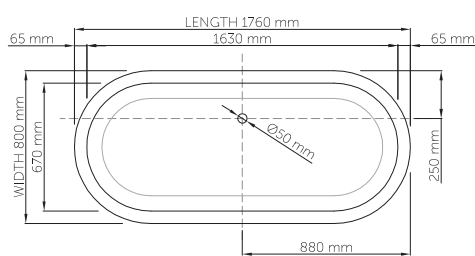

Base dimensions: 1000mm x 400mm
 Edge width: 25mm
 Waste diameter: 50mm - fits Bespoke 40mm plug
 Weight: 75kg

Shipping information

Packing dimensions: 1655mm x 1010mm x 1090mm
 Shipping mass: 125kg

wide-edge

Base dimensions: 895mm x 430mm
 Edge width: 80mm
 Waste diameter: 50mm
 Weight: 90kg

Shipping information

Packing dimensions: 1860mm x 840mm x 660mm
 Shipping mass: 140kg

thin-edge

Product code: SBM079
Size (l) x (w) x (h): 1625mm x 730mm x 470mm
Water capacity: 287 L
Overflow: Internal Overflow / No overflow
Material: DADOquartz®
Finish: Matte / Polished

Base dimensions: 750mm x 420mm
Edge width: 15mm
Waste diameter: 50mm
Weight: 60kg

Shipping information

Packing dimensions: 1680mm x 780mm x 640mm
Shipping mass: 110kg

wide-edge

Product code: SBM071
 Size (l) x (w) x (h): 1905mm x 1260mm x 540mm
 Waste to floor: 130mm
 Water capacity: 275 L
 Overflow: Internal overflow / No overflow
 Material: DADOquartz®
 Finish: Matte / Polished

Base dimensions: 1260mm x 450mm
 Edge width: 100mm
 Waste diameter: 50mm
 Weight: 130kg

Shipping information

Packing dimensions: 1960mm x 1310mm x 700mm
 Shipping mass: 165kg

wide-edge

Product code: SBM054
 Size (l) x (w) x (h): 1760mm x 800mm x 595mm
 Waste to floor: 130mm
 Water capacity: 280 L
 Overflow: Internal overflow / No overflow
 Material: DADOquartz®
 Finish: Matte / Polished