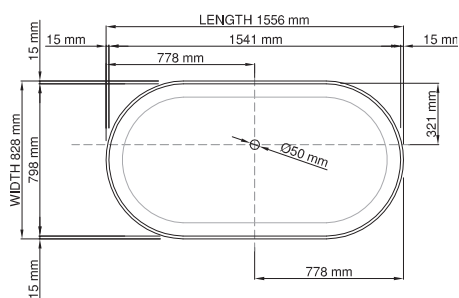

Base dimensions: 930mm x 654mm
 Edge width: 10mm - 20mm
 Waste diameter: 50mm
 Weight: 33kg
 Tap holes: No tap hole

Shipping information

Packing dimensions: 1790mm x 850mm x 670mm
 Shipping mass: 83kg

wide-edge

Base dimensions: 875mm x 597.5mm
 Edge width: 30mm
 Waste diameter: 50mm
 Weight: 80kg

Shipping information

Packing dimensions: 1590mm x 855mm x 810mm
 Shipping mass: 130kg

thin-edge

Product code: SBM082
 Size (l) x (w) x (h): 1500mm x 800mm x 465mm
 Water capacity: 265 L
 Overflow: Internal Overflow / No overflow
 Material: DADOquartz®
 Finish: Matte / Polished

Base dimensions: 1040mm x 560mm
 Edge width: 15mm
 Waste diameter: 50mm
 Weight: 62kg

Shipping information

Packing dimensions: 1550mm x 850mm x 630mm
 Shipping mass: 112kg

thin-edge

Product code: SBM065
 Size (l) x (w) x (h): 1805mm x 820mm x 490mm
 Waste to floor: 130mm
 Water capacity: 280 L
 Overflow: Internal overflow / No overflow
 Material: DADOquartz®
 Finish: Matte / Polished

Base dimensions: 1520mm x 595mm
 Edge width: 20mm
 Waste diameter: 50mm
 Weight: 80kg

Shipping information

Packing dimensions: 1900mm x 1000mm x 665mm
 Shipping mass: 1kg

thin-edge

Product code: SBM075
Size (l) x (w) x (h): 1556mm x 828mm x 609mm
Waste to floor: 147mm
Water capacity: 290 L
Overflow: Internal Overflow / No overflow
Material: DADOquartz®
Finish: Matte / Polished