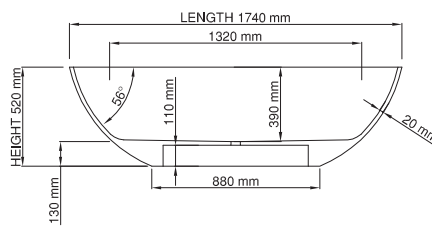

Product code: SBM061
Size (l) x (w) x (h): 1740mm x 820mm x 520mm
Waste to floor: 110mm
Water capacity: 275 L
Overflow: Internal Overflow / No overflow
Material: DADOquartz®
Finish: Matte / Polished

Base dimensions: 880mm x 480mm
Edge width: 20mm
Waste diameter: 50mm
Weight: 80kg

Shipping information

Packing dimensions: 1860mm x 920mm x 740mm
Shipping mass: 130kg