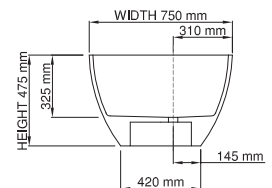

Base dimensions: 1080mm x 530mm
 Edge width: 127.5mm
 Waste diameter: 50mm
 Weight: 122.5kg

Shipping information

Packing dimensions: 1950mm x 1275mm x 760mm
 Shipping mass: 172.5kg

wide-edge

Product code: SBM052
 Size (l) x (w) x (h): 1800mm x 800mm x 600mm
 Waste to floor: 60mm
 Water capacity: 250 L
 Overflow: Internal Overflow / No overflow
 Material: DADOquartz®
 Finish: Matte / Polished

Base dimensions: 1800mm x 800mm
 Edge width: 60mm
 Waste diameter: 50mm
 Weight: 145kg

Shipping information

Packing dimensions: 1800mm x 870mm x 730mm
 Shipping mass: 195kg

thin-edge

Product code: SBM060/1500
 Size (l) x (w) x (h): 1500mm x 750mm x 600mm
 Waste to floor: 130mm
 Water capacity: 286 L
 Overflow: Internal Overflow / No overflow
 Material: DADOquartz®
 Finish: Matte / Polished

Base dimensions: 720mm x 417mm
 Edge width: 20mm
 Waste diameter: 50mm
 Weight: 90kg

Shipping information

Packing dimensions: 1680mm x 965mm x 730mm
 Shipping mass: 140kg

thin-edge

Product code: SBM060
 Size (l) x (w) x (h): 1665mm x 750mm x 475mm
 Waste to floor: 125mm
 Water capacity: 250 L
 Overflow: Internal overflow / No overflow
 Material: DADOquartz®
 Finish: Matte / Polished

Base dimensions: 785mm x 420mm
 Edge width: 25mm
 Waste diameter: 50mm
 Weight: 80kg

Shipping information

Packing dimensions: 1800mm x 850mm x 700mm
 Shipping mass: 130kg

thin-edge

Product code: SBM060/1700
 Size (l) x (w) x (h): 1700mm x 750mm x 500mm
 Waste to floor: 125mm
 Water capacity: 250 L
 Overflow: Internal overflow / No overflow
 Material: DADOquartz®
 Finish: Matte / Polished