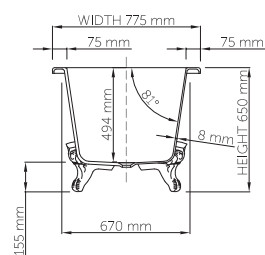

Product code: SBM142
Claw feet code: SBM142PWCF / SBM142GWCF
Size (l) x (w) x (h): 1700mm x 775mm x 650mm
Waste to floor: 155mm
Water capacity: 265 L
Overflow: Internal overflow / No overflow
Material: DADOquartz®
Finish: Matte / Polished
Base dimensions bathtub: 1283mm x 505mm

Base dimensions feet: 1592 x 670mm
Edge width: 8mm
Waste diameter: 50mm
Weight: 68.2kg

Shipping information

Packing dimensions bathtub: 1821mm x 1295mm x 909mm
Shipping mass bathtub: 109kg
Packing dimensions feet: 500mm x 300mm x 400mm
Shipping mass feet: 9.2kg

www.dadoquartzbathware.com