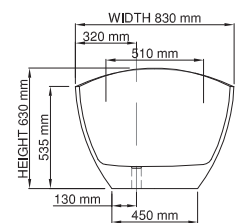

Base dimensions bathtub: 1283mm x 505mm
 Base dimensions plinth: 1331mm x 553mm
 Edge width: 8mm
 Waste diameter: 50mm
 Weight: 90.23kg
Shipping information
 Packing dimensions: 1821mm x 1295mm x 909mm
 Shipping mass: 140.23kg

Base dimensions: 750mm x 420mm
Edge width: 15mm
Waste diameter: 50mm
Weight: 60kg

Shipping information

Packing dimensions: 1680mm x 780mm x 640mm
Shipping mass: 110kg

wide-edge

Product code: SBM071
 Size (l) x (w) x (h): 1905mm x 1260mm x 540mm
 Waste to floor: 130mm
 Water capacity: 275 L
 Overflow: Internal overflow / No overflow
 Material: DADOquartz®
 Finish: Matte / Polished

Base dimensions: 1260mm x 450mm
 Edge width: 100mm
 Waste diameter: 50mm
 Weight: 130kg

Shipping information

Packing dimensions: 1960mm x 1310mm x 700mm
 Shipping mass: 165kg

wide-edge

Product code: SBM054
 Size (l) x (w) x (h): 1760mm x 800mm x 595mm
 Waste to floor: 130mm
 Water capacity: 280 L
 Overflow: Internal overflow / No overflow
 Material: DADOquartz®
 Finish: Matte / Polished

Base dimensions: 1535mm x 690mm
 Edge width: 65mm
 Waste diameter: 50mm
 Weight: 135kg

Shipping information

Packing dimensions: 1800mm x 900mm x 810mm
 Shipping mass: 185kg

thin-edge

Product code: SBM066
 Size (l) x (w) x (h): 1715mm x 830mm x 535/630mm
 Waste to floor: 115mm
 Water capacity: 290 L
 Overflow: Internal Overflow / No overflow
 Material: DADOquartz®
 Finish: Matte / Polished