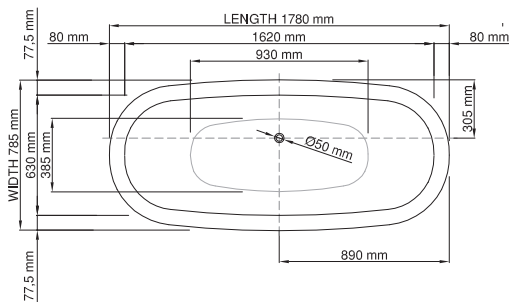

Base dimensions: 1420mm x 600mm
 Edge width: 60mm
 Waste diameter: 50mm - fits Bespoke 40mm plug
 Weight: 100kg

Shipping information

Packing dimensions: 1790mm x 930mm x 690mm
 Shipping mass: 150kg

thin-edge

Base dimensions: 1000mm x 400mm
 Edge width: 25mm
 Waste diameter: 50mm - fits Bespoke 40mm plug
 Weight: 75kg

Shipping information

Packing dimensions: 1655mm x 1010mm x 1090mm
 Shipping mass: 125kg

wide-edge