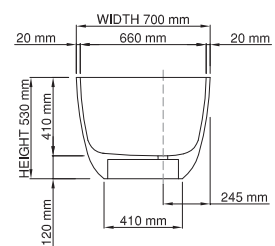

Base dimensions: 1260mm x 450mm
 Edge width: 100mm
 Waste diameter: 50mm
 Weight: 130kg

Shipping information

Packing dimensions: 1960mm x 1310mm x 700mm
 Shipping mass: 165kg

wide-edge

Product code: SBM054
 Size (l) x (w) x (h): 1760mm x 800mm x 595mm
 Waste to floor: 130mm
 Water capacity: 280 L
 Overflow: Internal overflow / No overflow
 Material: DADOquartz®
 Finish: Matte / Polished

Base dimensions: 1535mm x 690mm
 Edge width: 65mm
 Waste diameter: 50mm
 Weight: 135kg

Shipping information

Packing dimensions: 1800mm x 900mm x 810mm
 Shipping mass: 185kg

thin-edge

Product code: SBM066
 Size (l) x (w) x (h): 1715mm x 830mm x 535/630mm
 Waste to floor: 115mm
 Water capacity: 290 L
 Overflow: Internal Overflow / No overflow
 Material: DADOquartz®
 Finish: Matte / Polished

Base dimensions: 715mm x 450mm
 Edge width: 20mm
 Waste diameter: 50mm
 Weight: 90kg

Shipping information

Packing dimensions: 1800mm x 910mm x 770mm
 Shipping mass: 140kg

wide-edge

Product code: SBM084
 Size (l) x (w) x (h): 1650mm x 735mm x 770/580mm
 Waste to floor: 165mm
 Water capacity: 110 L
 Overflow: Internal Overflow / No overflow
 Material: DADOquartz®
 Finish: Matte / Polished

Base dimensions: 980mm x 360mm
 Edge width: 75mm
 Waste diameter: 50mm
 Weight: 55kg

Shipping information

Packing dimensions: 1720mm x 750mm on a base
 Shipping mass: 105kg

thin-edge

Product code: SBM064
 Size (l) x (w) x (h): 1660mm x 700mm x 530mm
 Waste to floor: 120mm
 Water capacity: 260 L
 Overflow: Internal Overflow / No overflow
 Material: DADOquartz®
 Finish: Matte / Polished