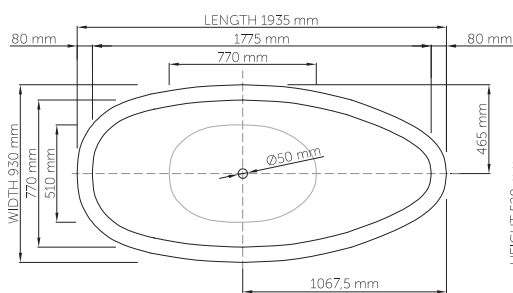

Base dimensions: 1330mm x 562mm
 Edge width: 10mm - 21mm
 Waste diameter: 50mm
 Weight: 64kg
 Tap holes: No tap hole

Shipping information

Packing dimensions: 1820mm x 1620mm x 910mm
 Shipping mass: 114kg

Base dimensions: 1147mm x 597mm
 Edge width: 15mm - 30mm
 Waste diameter: 50mm
 Weight: 53kg
 Tap holes: No tap hole

Shipping information

Packing dimensions: 1820mm x 1190mm x 730mm
 Shipping mass: 103kg

Base dimensions: 1000mm x 430mm
 Edge width: 25mm
 Waste diameter: 50mm
 Weight: 80kg

Shipping information

Packing dimensions: 1790mm x 850mm x 670mm
 Shipping mass: 130kg

drop-in

Product code: SBM135
 Size (l) x (w) x (h): 1530mm x 820mm x 500mm
 Waste to floor: 30mm
 Water capacity: 258 L
 Overflow: Internal Overflow / No overflow
 Material: DADOquartz®
 Finish: Matte / Polished

Base dimensions: 930mm x 654mm
 Edge width: 10mm - 20mm
 Waste diameter: 50mm
 Weight: 33kg
 Tap holes: No tap hole

Shipping information

Packing dimensions: 1790mm x 850mm x 670mm
 Shipping mass: 83kg

wide-edge