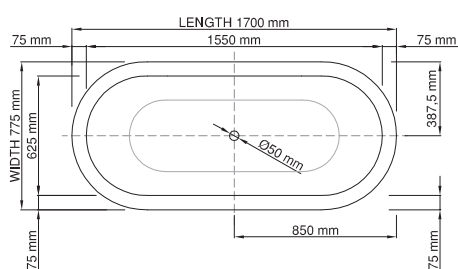

Product code: SBM142
Plinth code: SBM142PWPL / SBM142GWPL
Size (l) x (w) x (h): 1700mm x 775mm x 628mm
Waste to floor: 135mm
Water capacity: 265 L
Overflow: Internal Overflow / No overflow
Material: DADOquartz®
Finish: Matte / Polished

Base dimensions bathtub: 1283mm x 505mm
Base dimensions plinth: 1331mm x 553mm
Edge width: 8mm
Waste diameter: 50mm
Weight: 90.23kg
Shipping information
Packing dimensions: 1821mm x 1295mm x 909mm
Shipping mass: 140.23kg