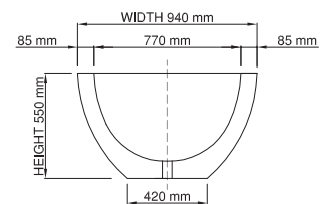

Base dimensions: 1080mm x 530mm
 Edge width: 127.5mm
 Waste diameter: 50mm
 Weight: 122.5kg

Shipping information

Packing dimensions: 1950mm x 1275mm x 760mm
 Shipping mass: 172.5kg

wide-edge

Product code: SBM052
 Size (l) x (w) x (h): 1800mm x 800mm x 600mm
 Waste to floor: 60mm
 Water capacity: 250 L
 Overflow: Internal Overflow / No overflow
 Material: DADOquartz®
 Finish: Matte / Polished

Base dimensions: 785mm x 420mm
 Edge width: 25mm
 Waste diameter: 50mm
 Weight: 80kg

Shipping information

Packing dimensions: 1800mm x 850mm x 700mm
 Shipping mass: 130kg

thin-edge

Product code: SBM060/1700
 Size (l) x (w) x (h): 1700mm x 750mm x 500mm
 Waste to floor: 125mm
 Water capacity: 250 L
 Overflow: Internal overflow / No overflow
 Material: DADOquartz®
 Finish: Matte / Polished

Base dimensions: 785mm x 420mm
 Edge width: 25mm
 Waste diameter: 50mm
 Weight: 80kg

Shipping information

Packing dimensions: 1800mm x 850mm x 700mm
 Shipping mass: 130kg

thin-edge

Product code: SBM060/1800
 Size (l) x (w) x (h): 1800mm x 750mm x 600mm
 Waste to floor: 130mm
 Water capacity: 345 L
 Overflow: Internal overflow / No overflow
 Material: DADOquartz®
 Finish: Matte / Polished

Base dimensions: 840mm x 420mm
 Edge width: 20mm
 Waste diameter: 50mm
 Weight: 93kg

Shipping information

Packing dimensions: 1880mm x 970mm x 750mm
 Shipping mass: 143kg

wide-edge

Product code: SBM041
 Size (l) x (w) x (h): 1710mm x 940mm x 550mm
 Waste to floor: 90mm
 Water capacity: 250 L
 Overflow: Internal overflow / No overflow
 Material: DADOquartz®
 Finish: Matte / Polished