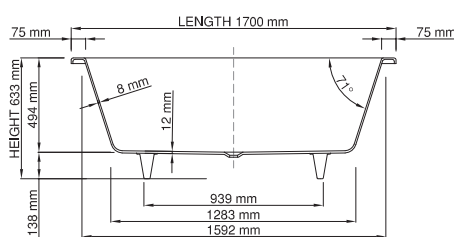

Base dimensions feet:	1592 x 670mm
Edge width:	8mm
Waste diameter:	50mm
Weight:	79.84kg

Shipping information

Packing dimensions bathtub:	1821mm x 1295mm x 909mm
Shipping mass bathtub:	109kg
Packing dimensions feet:	500mm x 300mm x 400mm
Shipping mass feet:	20.84kg

Base dimensions feet: 1592 x 670mm
Edge width: 8mm
Waste diameter: 50mm
Weight: 68.2kg

Shipping information

Packing dimensions bathtub: 1821mm x 1295mm x 909mm
Shipping mass bathtub: 109kg
Packing dimensions feet: 500mm x 300mm x 400mm
Shipping mass feet: 9.2kg

www.dadoquartzbathware.com

DADOquartz®

liberty bathtub / modern feet

wide-edge

Product code: SBM142
 Modern feet code: SBM142PWMF / SBM142GWMF
 Size (l) x (w) x (h): 1700mm x 775mm x 633mm
 Waste to floor: 138mm
 Water capacity: 265 L
 Overflow: Internal overflow / No overflow
 Material: DADOquartz®
 Finish: Matte / Polished
 Base dimensions bathtub: 1283mm x 505mm

Base dimensions feet: 1592 x 670mm
 Edge width: 8mm
 Waste diameter: 50mm
 Weight: 64.24kg

Shipping information

Packing dimensions bathtub: 1821mm x 1295mm x 909mm
 Shipping mass bathtub: 109kg
 Packing dimensions feet: 500mm x 300mm x 400mm
 Shipping mass feet: 5.24kg