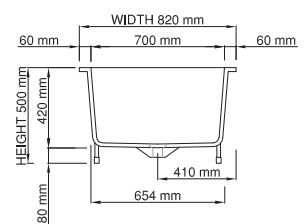

Base dimensions: 1147mm x 597mm
 Edge width: 15mm - 30mm
 Waste diameter: 50mm
 Weight: 53kg
 Tap holes: No tap hole

Shipping information

Packing dimensions: 1820mm x 1190mm x 730mm
 Shipping mass: 103kg

Base dimensions: 833mm x 429mm
 Edge width: 20mm
 Waste diameter: 50mm
 Weight: 78kg

Shipping information

Packing dimensions: 1680mm x 965mm x 730mm
 Shipping mass: 128kg

thin-edge

thin-edge

Product code: SBM059
 Size (l) x (w) x (h): 1640mm x 830mm x 470mm
 Waste to floor: 130mm
 Water capacity: 257 L
 Overflow: Internal overflow / No overflow
 Material: DADOquartz®
 Finish: Matte / Polished

Base dimensions: 1000mm x 430mm
 Edge width: 25mm
 Waste diameter: 50mm
 Weight: 80kg

Shipping information

Packing dimensions: 1790mm x 850mm x 670mm
 Shipping mass: 130kg

drop-in

Product code: SBM135
 Size (l) x (w) x (h): 1530mm x 820mm x 500mm
 Waste to floor: 30mm
 Water capacity: 258 L
 Overflow: Internal Overflow / No overflow
 Material: DADOquartz®
 Finish: Matte / Polished

Base dimensions: 930mm x 654mm
 Edge width: 10mm - 20mm
 Waste diameter: 50mm
 Weight: 33kg
 Tap holes: No tap hole

Shipping information

Packing dimensions: 1790mm x 850mm x 670mm
 Shipping mass: 83kg

wide-edge