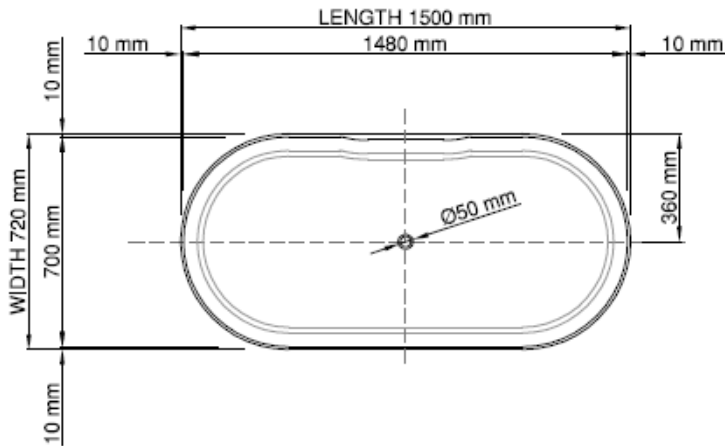

Base dimensions: 980mm x 360mm
 Edge width: 75mm
 Waste diameter: 50mm
 Weight: 55kg

Shipping information

Packing dimensions: 1720mm x 750mm on a base
 Shipping mass: 105kg

thin-edge

Product code: SBM064
 Size (l) x (w) x (h): 1660mm x 700mm x 530mm
 Waste to floor: 120mm
 Water capacity: 260 L
 Overflow: Internal Overflow / No overflow
 Material: DADOquartz®
 Finish: Matte / Polished

Base dimensions: 800mm x 410mm
 Edge width: 20mm - 25mm
 Waste diameter: 50mm
 Weight: 70kg

Shipping information

Packing dimensions: 1720mm x 720mm x 650mm
 Shipping mass: 120kg

wide-edge

Product code: SBM007
 Size (l) x (w) x (h): 1795mm x 900mm x 580mm
 Waste to floor: 155mm
 Water capacity: 300 L
 Overflow: Internal Overflow / No overflow
 Material: DADOquartz®
 Finish: Matte / Polished

Base dimensions: 1630mm x 730mm
 Edge width: 82.5mm
 Waste diameter: 50mm
 Weight: 120kg

Shipping information

Packing dimensions: 1850mm x 940mm x 750mm
 Shipping mass: 170kg

Product Code: SBM140-M/P **thin rim**

Base dimensions: 970mm x 830mm
 Edge width: 20mm
 Waste diameter: 50mm
 Weight: 95kg

Shipping information

Packing dimensions: 1930mm x 1160mm x 650mm
 Shipping mass: 145kg