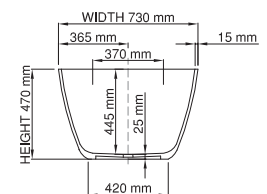

Base dimensions bathtub: 1283mm x 505mm
 Base dimensions plinth: 1331mm x 553mm
 Edge width: 8mm
 Waste diameter: 50mm
 Weight: 90.23kg
Shipping information
 Packing dimensions: 1821mm x 1295mm x 909mm
 Shipping mass: 140.23kg

Base dimensions: 1420mm x 600mm
 Edge width: 60mm
 Waste diameter: 50mm - fits Bespoke 40mm plug
 Weight: 100kg

Shipping information

Packing dimensions: 1790mm x 930mm x 690mm
 Shipping mass: 150kg

thin-edge

Base dimensions: 1000mm x 400mm
 Edge width: 25mm
 Waste diameter: 50mm - fits Bespoke 40mm plug
 Weight: 75kg

Shipping information

Packing dimensions: 1655mm x 1010mm x 1090mm
 Shipping mass: 125kg

wide-edge

Base dimensions: 895mm x 430mm
 Edge width: 80mm
 Waste diameter: 50mm
 Weight: 90kg

Shipping information

Packing dimensions: 1860mm x 840mm x 660mm
 Shipping mass: 140kg

thin-edge

Product code: SBM079
Size (l) x (w) x (h): 1625mm x 730mm x 470mm
Water capacity: 287 L
Overflow: Internal Overflow / No overflow
Material: DADOquartz®
Finish: Matte / Polished