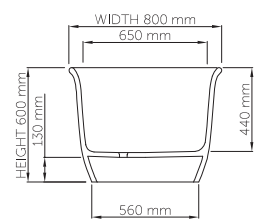

Base dimensions: 785mm x 420mm
 Edge width: 25mm
 Waste diameter: 50mm
 Weight: 80kg

Shipping information

Packing dimensions: 1800mm x 850mm x 700mm
 Shipping mass: 130kg

thin-edge

Product code: SBM060/1800
 Size (l) x (w) x (h): 1800mm x 750mm x 600mm
 Waste to floor: 130mm
 Water capacity: 345 L
 Overflow: Internal overflow / No overflow
 Material: DADOquartz®
 Finish: Matte / Polished

Base dimensions: 840mm x 420mm
 Edge width: 20mm
 Waste diameter: 50mm
 Weight: 93kg

Shipping information

Packing dimensions: 1880mm x 970mm x 750mm
 Shipping mass: 143kg

wide-edge

Product code: SBM041
 Size (l) x (w) x (h): 1710mm x 940mm x 550mm
 Waste to floor: 90mm
 Water capacity: 250 L
 Overflow: Internal overflow / No overflow
 Material: DADOquartz®
 Finish: Matte / Polished

Base dimensions: 785mm x 420mm
 Edge width: 85mm
 Waste diameter: 50mm
 Weight: 90kg

Shipping information

Packing dimensions: 1790mm x 980mm x 680mm
 Shipping mass: 140kg

thin-edge

Product code: SBM076
 Size (l) x (w) x (h): 1500mm x 780mm x 540mm
 Waste to floor: 130mm
 Water capacity: 275 L
 Overflow: Internal Overflow / No overflow
 Material: DADOquartz®
 Finish: Matte / Polished

Base dimensions: 1340mm x 620mm
 Edge width: 15mm
 Waste diameter: 50mm
 Weight: 80kg

Shipping information

Packing dimensions: 1550mm x 830mm x 700mm
 Shipping mass: 130kg

thin-edge

Product code: SBM134
 Size (l) x (w) x (h): 1650mm x 800mm x 600mm
 Waste to floor: 130mm
 Water capacity: 295 L
 Overflow: Internal Overflow / No overflow
 Material: DADOquartz®
 Finish: Matte / Polished