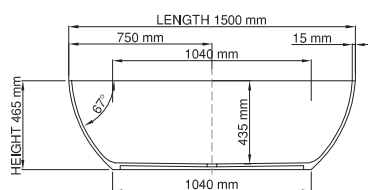

Base dimensions: 1147mm x 597mm
 Edge width: 15mm - 30mm
 Waste diameter: 50mm
 Weight: 53kg
 Tap holes: No tap hole

Shipping information

Packing dimensions: 1820mm x 1190mm x 730mm
 Shipping mass: 103kg

Base dimensions: 930mm x 654mm
 Edge width: 10mm - 20mm
 Waste diameter: 50mm
 Weight: 33kg
 Tap holes: No tap hole

Shipping information

Packing dimensions: 1790mm x 850mm x 670mm
 Shipping mass: 83kg

wide-edge

Base dimensions: 890mm x 500mm
 Edge width: 80mm
 Waste diameter: 50mm
 Weight: 100kg

Shipping information

Packing dimensions: 2040mm x 1000mm x 660mm
 Shipping mass: 150kg

thin-edge

Product code: SBM070
 Size (l) x (w) x (h): 1550mm x 800mm x 570mm
 Waste to floor: 130mm
 Water capacity: 257 L
 Overflow: Internal Overflow / No overflow
 Material: DADOquartz®
 Finish: Matte / Polished

Base dimensions: 875mm x 597.5mm
 Edge width: 30mm
 Waste diameter: 50mm
 Weight: 80kg

Shipping information

Packing dimensions: 1590mm x 855mm x 810mm
 Shipping mass: 130kg

thin-edge

Product code: SBM082
 Size (l) x (w) x (h): 1500mm x 800mm x 465mm
 Water capacity: 265 L
 Overflow: Internal Overflow / No overflow
 Material: DADOquartz®
 Finish: Matte / Polished