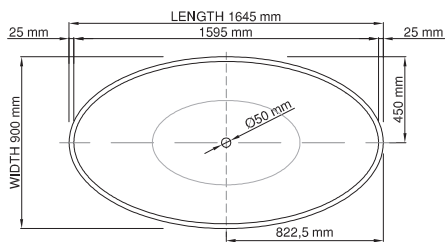

Base dimensions bathtub: 1283mm x 505mm
 Base dimensions plinth: 1331mm x 553mm
 Edge width: 8mm
 Waste diameter: 50mm
 Weight: 90.23kg
Shipping information
 Packing dimensions: 1821mm x 1295mm x 909mm
 Shipping mass: 140.23kg

Base dimensions: 1155mm x 600mm
 Edge width: 25mm
 Waste diameter: 50mm
 Weight: 98kg

Shipping information

Packing dimensions: 1655mm x 1010mm x 1090mm
 Shipping mass: 148kg

wide-edge

Product code: SBM040
 Size (l) x (w) x (h): 1710mm x 890mm x 570mm
 Waste to floor: 120mm
 Water capacity: 195 L
 Overflow: Internal Overflow / No overflow
 Material: DADOquartz®
 Finish: Matte / Polished

Base dimensions: 1420mm x 600mm
 Edge width: 60mm
 Waste diameter: 50mm - fits Bespoke 40mm plug
 Weight: 100kg

Shipping information

Packing dimensions: 1790mm x 930mm x 690mm
 Shipping mass: 150kg

thin-edge