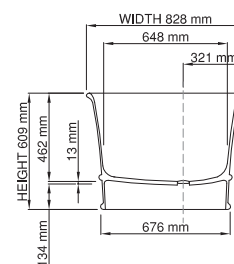

Base dimensions: 930mm x 654mm
 Edge width: 10mm - 20mm
 Waste diameter: 50mm
 Weight: 33kg
 Tap holes: No tap hole

Shipping information

Packing dimensions: 1790mm x 850mm x 670mm
 Shipping mass: 83kg

wide-edge

Base dimensions: 875mm x 597.5mm
 Edge width: 30mm
 Waste diameter: 50mm
 Weight: 80kg

Shipping information

Packing dimensions: 1590mm x 855mm x 810mm
 Shipping mass: 130kg

thin-edge

Product code: SBM082
 Size (l) x (w) x (h): 1500mm x 800mm x 465mm
 Water capacity: 265 L
 Overflow: Internal Overflow / No overflow
 Material: DADOquartz®
 Finish: Matte / Polished

Base dimensions: 1040mm x 560mm
 Edge width: 15mm
 Waste diameter: 50mm
 Weight: 62kg

Shipping information

Packing dimensions: 1550mm x 850mm x 630mm
 Shipping mass: 112kg

thin-edge

Product code: SBM065
 Size (l) x (w) x (h): 1805mm x 820mm x 490mm
 Waste to floor: 130mm
 Water capacity: 280 L
 Overflow: Internal overflow / No overflow
 Material: DADOquartz®
 Finish: Matte / Polished

Base dimensions: 1520mm x 595mm
 Edge width: 20mm
 Waste diameter: 50mm
 Weight: 80kg

Shipping information

Packing dimensions: 1900mm x 1000mm x 665mm
 Shipping mass: 1kg

thin-edge

Product code: SBM075
Size (l) x (w) x (h): 1556mm x 828mm x 609mm
Waste to floor: 147mm
Water capacity: 290 L
Overflow: Internal Overflow / No overflow
Material: DADOquartz®
Finish: Matte / Polished