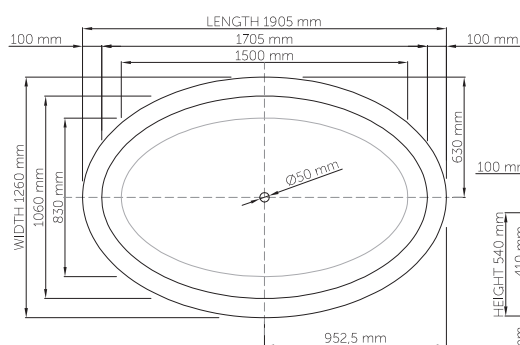

Base dimensions: 1420mm x 600mm
 Edge width: 60mm
 Waste diameter: 50mm - fits Bespoke 40mm plug
 Weight: 100kg

Shipping information

Packing dimensions: 1790mm x 930mm x 690mm
 Shipping mass: 150kg

thin-edge

Base dimensions: 1000mm x 400mm
 Edge width: 25mm
 Waste diameter: 50mm - fits Bespoke 40mm plug
 Weight: 75kg

Shipping information

Packing dimensions: 1655mm x 1010mm x 1090mm
 Shipping mass: 125kg

wide-edge

Base dimensions: 895mm x 430mm
 Edge width: 80mm
 Waste diameter: 50mm
 Weight: 90kg

Shipping information

Packing dimensions: 1860mm x 840mm x 660mm
 Shipping mass: 140kg

thin-edge

Product code: SBM079
Size (l) x (w) x (h): 1625mm x 730mm x 470mm
Water capacity: 287 L
Overflow: Internal Overflow / No overflow
Material: DADOquartz®
Finish: Matte / Polished

Base dimensions: 750mm x 420mm
Edge width: 15mm
Waste diameter: 50mm
Weight: 60kg

Shipping information

Packing dimensions: 1680mm x 780mm x 640mm
Shipping mass: 110kg

wide-edge

Product code: SBM071
 Size (l) x (w) x (h): 1905mm x 1260mm x 540mm
 Waste to floor: 130mm
 Water capacity: 275 L
 Overflow: Internal overflow / No overflow
 Material: DADOquartz®
 Finish: Matte / Polished