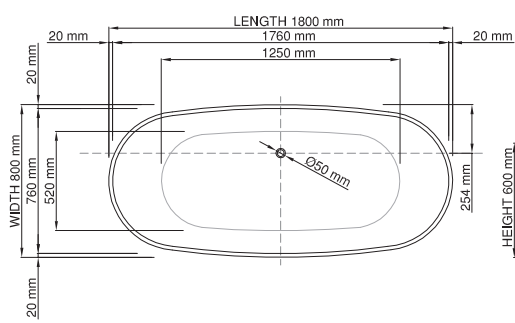

Base dimensions: 1040mm x 560mm
 Edge width: 15mm
 Waste diameter: 50mm
 Weight: 62kg

Shipping information

Packing dimensions: 1550mm x 850mm x 630mm
 Shipping mass: 112kg

thin-edge

Product code: SBM065
 Size (l) x (w) x (h): 1805mm x 820mm x 490mm
 Waste to floor: 130mm
 Water capacity: 280 L
 Overflow: Internal overflow / No overflow
 Material: DADOquartz®
 Finish: Matte / Polished

Base dimensions: 1520mm x 595mm
 Edge width: 20mm
 Waste diameter: 50mm
 Weight: 80kg

Shipping information

Packing dimensions: 1900mm x 1000mm x 665mm
 Shipping mass: 1kg

thin-edge

Product code: SBM075
Size (l) x (w) x (h): 1556mm x 828mm x 609mm
Waste to floor: 147mm
Water capacity: 290 L
Overflow: Internal Overflow / No overflow
Material: DADOquartz®
Finish: Matte / Polished

Base dimensions: 1403mm x 676mm
Edge width: 10mm
Waste diameter: 50mm
Weight: 75kg

Shipping information

Packing dimensions: 1600mm x 880mm x 750mm
Shipping mass: 125kg

thin-edge

Product code: SBM084
 Size (l) x (w) x (h): 1800mm x 800mm x 600mm
 Waste to floor: 130mm
 Water capacity: 352 L
 Overflow: Internal Overflow / No overflow
 Material: DADOquartz®
 Finish: Matte / Polished

Base dimensions: 1298mm x 555mm
 Edge width: 20mm
 Waste diameter: 50mm
 Weight: 89kg

Shipping information

Packing dimensions: 1895mm x 965mm x 780mm
 Shipping mass: 144kg

DADOquartz®

liberty bathtub / no feet