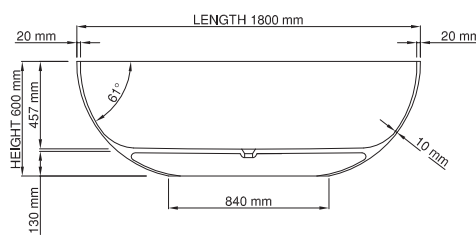

Base dimensions: 720mm x 417mm
 Edge width: 20mm
 Waste diameter: 50mm
 Weight: 90kg

Shipping information

Packing dimensions: 1680mm x 965mm x 730mm
 Shipping mass: 140kg

thin-edge

Product code: SBM060
 Size (l) x (w) x (h): 1665mm x 750mm x 475mm
 Waste to floor: 125mm
 Water capacity: 250 L
 Overflow: Internal overflow / No overflow
 Material: DADOquartz®
 Finish: Matte / Polished

Base dimensions: 785mm x 420mm
 Edge width: 25mm
 Waste diameter: 50mm
 Weight: 80kg

Shipping information

Packing dimensions: 1800mm x 850mm x 700mm
 Shipping mass: 130kg

thin-edge

Product code: SBM060/1700
 Size (l) x (w) x (h): 1700mm x 750mm x 500mm
 Waste to floor: 125mm
 Water capacity: 250 L
 Overflow: Internal overflow / No overflow
 Material: DADOquartz®
 Finish: Matte / Polished

Base dimensions: 785mm x 420mm
 Edge width: 25mm
 Waste diameter: 50mm
 Weight: 80kg

Shipping information

Packing dimensions: 1800mm x 850mm x 700mm
 Shipping mass: 130kg

thin-edge

Product code: SBM060/1800
 Size (l) x (w) x (h): 1800mm x 750mm x 600mm
 Waste to floor: 130mm
 Water capacity: 345 L
 Overflow: Internal overflow / No overflow
 Material: DADOquartz®
 Finish: Matte / Polished

Base dimensions: 840mm x 420mm
 Edge width: 20mm
 Waste diameter: 50mm
 Weight: 93kg

Shipping information

Packing dimensions: 1880mm x 970mm x 750mm
 Shipping mass: 143kg

wide-edge

Product code: SBM041
 Size (l) x (w) x (h): 1710mm x 940mm x 550mm
 Waste to floor: 90mm
 Water capacity: 250 L
 Overflow: Internal overflow / No overflow
 Material: DADOquartz®
 Finish: Matte / Polished