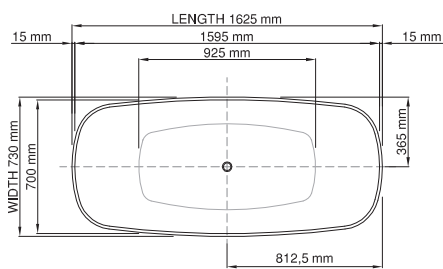

Base dimensions bathtub: 1283mm x 505mm
 Base dimensions plinth: 1331mm x 553mm
 Edge width: 8mm
 Waste diameter: 50mm
 Weight: 90.23kg
Shipping information
 Packing dimensions: 1821mm x 1295mm x 909mm
 Shipping mass: 140.23kg

Base dimensions: 1420mm x 600mm
 Edge width: 60mm
 Waste diameter: 50mm - fits Bespoke 40mm plug
 Weight: 100kg

Shipping information

Packing dimensions: 1790mm x 930mm x 690mm
 Shipping mass: 150kg

thin-edge

Base dimensions: 1000mm x 400mm
 Edge width: 25mm
 Waste diameter: 50mm - fits Bespoke 40mm plug
 Weight: 75kg

Shipping information

Packing dimensions: 1655mm x 1010mm x 1090mm
 Shipping mass: 125kg

wide-edge

Base dimensions: 895mm x 430mm
 Edge width: 80mm
 Waste diameter: 50mm
 Weight: 90kg

Shipping information

Packing dimensions: 1860mm x 840mm x 660mm
 Shipping mass: 140kg

thin-edge

Product code: SBM079
Size (l) x (w) x (h): 1625mm x 730mm x 470mm
Water capacity: 287 L
Overflow: Internal Overflow / No overflow
Material: DADOquartz®
Finish: Matte / Polished