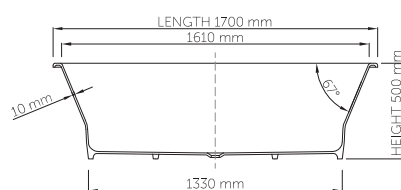

Product code: SBM136
Size (l) x (w) x (h): 1700mm x 800mm x 500mm
Waste to floor: 10mm
Water capacity: 290 L
Overflow: Internal Overflow / No overflow
Material: DADOquartz®
Finish: Matte / Polished

Base dimensions: 1330mm x 562mm
Edge width: 10mm - 21mm
Waste diameter: 50mm
Weight: 64kg
Tap holes: No tap hole

Shipping information

Packing dimensions: 1820mm x 1620mm x 910mm
Shipping mass: 114kg