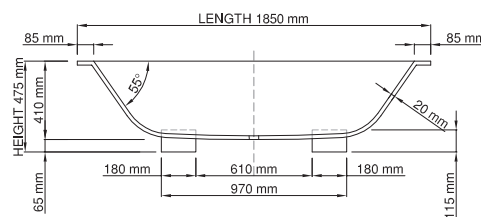

Product code: SBM022
Size (l) x (w) x (h): 1850mm x 1130mm x 475mm
Waste to floor: 65mm
Water capacity: 275 L
Overflow: Internal overflow / No overflow
Material: DADOquartz®
Finish: Matte / Polished

Base dimensions: 970mm x 830mm
Edge width: 20mm
Waste diameter: 50mm
Weight: 95kg

Shipping information

Packing dimensions: 1930mm x 1160mm x 650mm
Shipping mass: 145kg