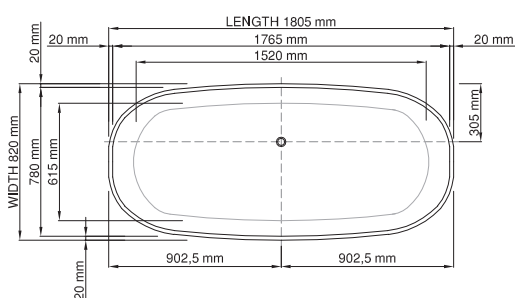

Base dimensions: 930mm x 654mm
 Edge width: 10mm - 20mm
 Waste diameter: 50mm
 Weight: 33kg
 Tap holes: No tap hole

Shipping information

Packing dimensions: 1790mm x 850mm x 670mm
 Shipping mass: 83kg

wide-edge

Base dimensions: 890mm x 500mm
 Edge width: 80mm
 Waste diameter: 50mm
 Weight: 100kg

Shipping information

Packing dimensions: 2040mm x 1000mm x 660mm
 Shipping mass: 150kg

thin-edge

Product code: SBM070
 Size (l) x (w) x (h): 1550mm x 800mm x 570mm
 Waste to floor: 130mm
 Water capacity: 257 L
 Overflow: Internal Overflow / No overflow
 Material: DADOquartz®
 Finish: Matte / Polished

Base dimensions: 875mm x 597.5mm
 Edge width: 30mm
 Waste diameter: 50mm
 Weight: 80kg

Shipping information

Packing dimensions: 1590mm x 855mm x 810mm
 Shipping mass: 130kg

thin-edge

Product code: SBM082
 Size (l) x (w) x (h): 1500mm x 800mm x 465mm
 Water capacity: 265 L
 Overflow: Internal Overflow / No overflow
 Material: DADOquartz®
 Finish: Matte / Polished

Base dimensions: 1040mm x 560mm
 Edge width: 15mm
 Waste diameter: 50mm
 Weight: 62kg

Shipping information

Packing dimensions: 1550mm x 850mm x 630mm
 Shipping mass: 112kg

thin-edge

Product code: SBM065
 Size (l) x (w) x (h): 1805mm x 820mm x 490mm
 Waste to floor: 130mm
 Water capacity: 280 L
 Overflow: Internal overflow / No overflow
 Material: DADOquartz®
 Finish: Matte / Polished