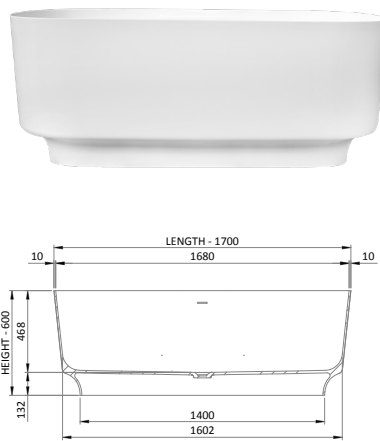

Base dimensions bathtub: 1283mm x 505mm
 Base dimensions plinth: 1331mm x 553mm
 Edge width: 8mm
 Waste diameter: 50mm
 Weight: 90.23kg
Shipping information
 Packing dimensions: 1821mm x 1295mm x 909mm
 Shipping mass: 140.23kg

thin-edge

Product code: SBM061
 Size (l) x (w) x (h): 1740mm x 820mm x 520mm
 Waste to floor: 110mm
 Water capacity: 275 L
 Overflow: Internal Overflow / No overflow
 Material: DADOquartz®
 Finish: Matte / Polished

Base dimensions: 880mm x 480mm
 Edge width: 20mm
 Waste diameter: 50mm
 Weight: 80kg

Shipping information

Packing dimensions: 1860mm x 920mm x 740mm
 Shipping mass: 130kg

thin-edge

Product code: SBM
 Size (l) x (w) x (h): 1700mm x 800mm x 600mm
 Waste to floor: 132mm
 Water capacity: 350 L
 Overflow: Internal Overflow
 Material: DADOquartz®
 Finish: Matte / Polished