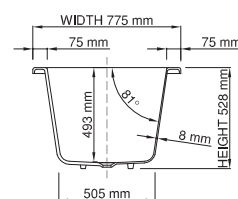

Product code: SBM142
Size (l) x (w) x (h): 1700mm x 775mm x 528mm
Water capacity: 265 L
Overflow: Internal overflow / No overflow
Material: DADOquartz®
Finish: Matte / Polished

Base dimensions: 1283mm x 505mm
Edge width: 8mm
Waste diameter: 50mm
Weight: 59kg

Shipping information

Packing dimensions: 1821mm x 1295mm x 909mm
Shipping mass: 109kg