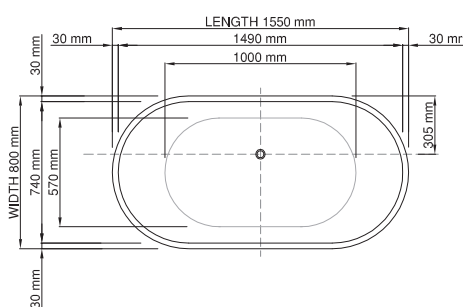

Base dimensions: 1147mm x 597mm
 Edge width: 15mm - 30mm
 Waste diameter: 50mm
 Weight: 53kg
 Tap holes: No tap hole

Shipping information

Packing dimensions: 1820mm x 1190mm x 730mm
 Shipping mass: 103kg

Base dimensions: 1000mm x 430mm
 Edge width: 25mm
 Waste diameter: 50mm
 Weight: 80kg

Shipping information

Packing dimensions: 1790mm x 850mm x 670mm
 Shipping mass: 130kg

drop-in

Product code: SBM135
 Size (l) x (w) x (h): 1530mm x 820mm x 500mm
 Waste to floor: 30mm
 Water capacity: 258 L
 Overflow: Internal Overflow / No overflow
 Material: DADOquartz®
 Finish: Matte / Polished

Base dimensions: 930mm x 654mm
 Edge width: 10mm - 20mm
 Waste diameter: 50mm
 Weight: 33kg
 Tap holes: No tap hole

Shipping information

Packing dimensions: 1790mm x 850mm x 670mm
 Shipping mass: 83kg

wide-edge

Base dimensions: 890mm x 500mm
 Edge width: 80mm
 Waste diameter: 50mm
 Weight: 100kg

Shipping information

Packing dimensions: 2040mm x 1000mm x 660mm
 Shipping mass: 150kg

thin-edge

Product code: SBM070
 Size (l) x (w) x (h): 1550mm x 800mm x 570mm
 Waste to floor: 130mm
 Water capacity: 257 L
 Overflow: Internal Overflow / No overflow
 Material: DADOquartz®
 Finish: Matte / Polished