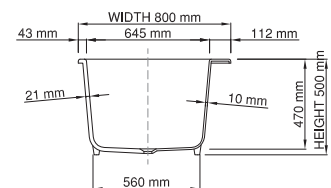

Base dimensions: 1000mm x 560mm
 Edge width: 25mm
 Waste diameter: 50mm
 Weight: 78kg

Shipping information

Packing dimensions: 1820mm x 910mm x 700mm
 Shipping mass: 128kg

thin-edge

Product code: SBM039
 Size (l) x (w) x (h): 1700mm x 770mm x 580mm
 Waste to floor: 127.5mm
 Water capacity: 285 L
 Overflow: Internal Overflow / No overflow
 Material: DADOquartz®
 Finish: Matte / Polished

Base dimensions: 1300mm x 520mm
 Edge width: 25mm
 Waste diameter: 50mm
 Weight: 91kg

Shipping information

Packing dimensions: 1820mm x 850mm x 720mm
 Shipping mass: 141kg

thin-edge

Product code: SBM046
 Size (l) x (w) x (h): 1590mm x 810mm x 540mm
 Waste to floor: 70mm
 Water capacity: 291 L
 Overflow: Internal overflow / No overflow
 Material: DADOquartz®
 Finish: Matte / Polished

Base dimensions: 840mm x 430mm
 Edge width: 25mm
 Waste diameter: 50mm
 Weight: 100kg

Shipping information

Packing dimensions: 1680mm x 850mm x 710mm
 Shipping mass: 150kg

drop-in

Product code: SBM138
 Size (l) x (w) x (h): 1600mm x 800mm x 500mm
 Waste to floor: 5mm
 Water capacity: 270 L
 Overflow: No overflow
 Material: DADOquartz®
 Finish: Matte / Polished

Base dimensions: 1248mm x 560mm
 Edge width: 10mm - 21mm
 Waste diameter: 50mm - fits Bespoke 40mm plug
 Weight: 60kg
 Tap holes: No tap hole
Shipping information
 Packing dimensions: 1820mm x 1620mm x 910mm
 Shipping mass: 110kg