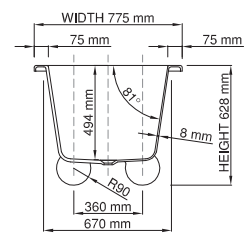

Base dimensions: 930mm x 654mm
 Edge width: 10mm - 20mm
 Waste diameter: 50mm
 Weight: 33kg
 Tap holes: No tap hole

Shipping information

Packing dimensions: 1790mm x 850mm x 670mm
 Shipping mass: 83kg

wide-edge

Base dimensions: 1298mm x 555mm
 Edge width: 20mm
 Waste diameter: 50mm
 Weight: 89kg

Shipping information

Packing dimensions: 1895mm x 965mm x 780mm
 Shipping mass: 144kg

DADOquartz®

liberty bathtub / no feet

Shipping information

Packing dimensions: 1821mm x 1295mm x 909mm
Shipping mass: 109kg

DADOquartz®

liberty bathtub / ball feet

wide-edge

Product code:	SBM142
Ball feet code:	SBM142PWBF / SBM142GWBF
Size (l) x (w) x (h):	1700mm x 775mm x 628mm
Waste to floor:	135mm
Water capacity:	265 L
Overflow:	Internal overflow / No overflow
Material:	DADOquartz®
Finish:	Matte / Polished
Base dimensions bathtub:	1283mm x 505mm

Base dimensions feet:	1592 x 670mm
Edge width:	8mm
Waste diameter:	50mm
Weight:	79.84kg

Shipping information

Packing dimensions bathtub:	1821mm x 1295mm x 909mm
Shipping mass bathtub:	109kg
Packing dimensions feet:	500mm x 300mm x 400mm
Shipping mass feet:	20.84kg