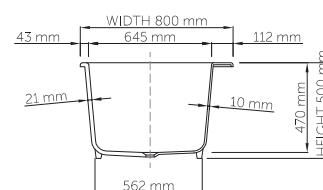

Product code: SBM136
Size (l) x (w) x (h): 1700mm x 800mm x 500mm
Waste to floor: 10mm
Water capacity: 290 L
Overflow: Internal Overflow / No overflow
Material: DADOquartz®
Finish: Matte / Polished

Base dimensions: 1330mm x 562mm
Edge width: 10mm - 21mm
Waste diameter: 50mm
Weight: 64kg
Tap holes: No tap hole

Shipping information

Packing dimensions: 1820mm x 1620mm x 910mm
Shipping mass: 114kg