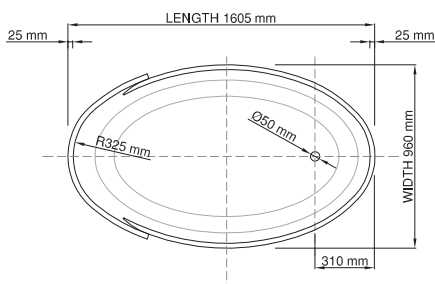

Base dimensions bathtub: 1283mm x 505mm
 Base dimensions plinth: 1331mm x 553mm
 Edge width: 8mm
 Waste diameter: 50mm
 Weight: 90.23kg
Shipping information
 Packing dimensions: 1821mm x 1295mm x 909mm
 Shipping mass: 140.23kg

Base dimensions: 880mm x 480mm
 Edge width: 20mm
 Waste diameter: 50mm
 Weight: 80kg

Shipping information

Packing dimensions: 1860mm x 920mm x 740mm
 Shipping mass: 130kg

thin-edge

Product code: SBM
 Size (l) x (w) x (h): 1700mm x 800mm x 600mm
 Waste to floor: 132mm
 Water capacity: 350 L
 Overflow: Internal Overflow
 Material: DADOquartz®
 Finish: Matte / Polished

Base dimensions: 1400mm x 690mm
 Edge width: 10mm
 Waste diameter: 50mm
 Weight: 96kg

Shipping information

Packing dimensions: 1795mm x 965mm x 830mm
 Shipping mass: 150kg

thin-edge

Product code: SBM067
 Size (l) x (w) x (h): 1605mm x 960mm x 940mm
 Waste to floor: 100mm
 Water capacity: 300 L
 Overflow: Internal overflow / No overflow
 Material: DADOquartz®
 Finish: Matte / Polished

Base dimensions: 1420mm x 600mm
 Edge width: 60mm
 Waste diameter: 50mm - fits Bespoke 40mm plug
 Weight: 100kg

Shipping information

Packing dimensions: 1790mm x 930mm x 690mm
 Shipping mass: 150kg

thin-edge