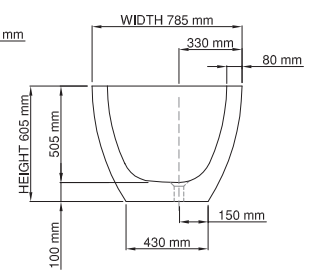

Base dimensions bathtub: 1283mm x 505mm
 Base dimensions plinth: 1331mm x 553mm
 Edge width: 8mm
 Waste diameter: 50mm
 Weight: 90.23kg
Shipping information
 Packing dimensions: 1821mm x 1295mm x 909mm
 Shipping mass: 140.23kg

Base dimensions: 1155mm x 600mm
 Edge width: 25mm
 Waste diameter: 50mm
 Weight: 98kg

Shipping information

Packing dimensions: 1655mm x 1010mm x 1090mm
 Shipping mass: 148kg

wide-edge

Product code: SBM040
 Size (l) x (w) x (h): 1710mm x 890mm x 570mm
 Waste to floor: 120mm
 Water capacity: 195 L
 Overflow: Internal Overflow / No overflow
 Material: DADOquartz®
 Finish: Matte / Polished

Base dimensions: 1420mm x 600mm
 Edge width: 60mm
 Waste diameter: 50mm - fits Bespoke 40mm plug
 Weight: 100kg

Shipping information

Packing dimensions: 1790mm x 930mm x 690mm
 Shipping mass: 150kg

thin-edge

Base dimensions: 1000mm x 400mm
 Edge width: 25mm
 Waste diameter: 50mm - fits Bespoke 40mm plug
 Weight: 75kg

Shipping information

Packing dimensions: 1655mm x 1010mm x 1090mm
 Shipping mass: 125kg

wide-edge