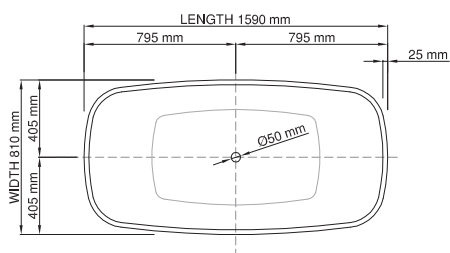

Base dimensions: 1340mm x 620mm
 Edge width: 15mm
 Waste diameter: 50mm
 Weight: 80kg

Shipping information

Packing dimensions: 1550mm x 830mm x 700mm
 Shipping mass: 130kg

thin-edge

Product code: SBM134
 Size (l) x (w) x (h): 1650mm x 800mm x 600mm
 Waste to floor: 130mm
 Water capacity: 295 L
 Overflow: Internal Overflow / No overflow
 Material: DADOquartz®
 Finish: Matte / Polished

Base dimensions: 1000mm x 560mm
 Edge width: 25mm
 Waste diameter: 50mm
 Weight: 78kg

Shipping information

Packing dimensions: 1820mm x 910mm x 700mm
 Shipping mass: 128kg

thin-edge

Product code: SBM039
 Size (l) x (w) x (h): 1700mm x 770mm x 580mm
 Waste to floor: 127.5mm
 Water capacity: 285 L
 Overflow: Internal Overflow / No overflow
 Material: DADOquartz®
 Finish: Matte / Polished

Base dimensions: 1300mm x 520mm
 Edge width: 25mm
 Waste diameter: 50mm
 Weight: 91kg

Shipping information

Packing dimensions: 1820mm x 850mm x 720mm
 Shipping mass: 141kg

thin-edge

Product code: SBM046
 Size (l) x (w) x (h): 1590mm x 810mm x 540mm
 Waste to floor: 70mm
 Water capacity: 291 L
 Overflow: Internal overflow / No overflow
 Material: DADOquartz®
 Finish: Matte / Polished

Base dimensions: 840mm x 430mm
 Edge width: 25mm
 Waste diameter: 50mm
 Weight: 100kg

Shipping information

Packing dimensions: 1680mm x 850mm x 710mm
 Shipping mass: 150kg

drop-in

Product code: SBM138
 Size (l) x (w) x (h): 1600mm x 800mm x 500mm
 Waste to floor: 5mm
 Water capacity: 270 L
 Overflow: No overflow
 Material: DADOquartz®
 Finish: Matte / Polished