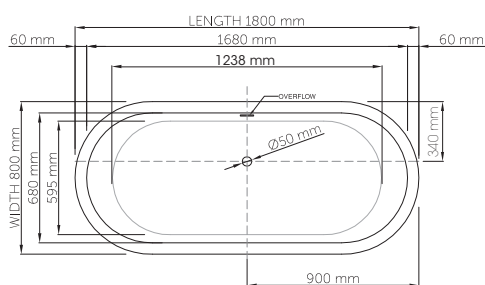

wide-edge

Product code: SBM002
 Size (l) x (w) x (h): 1855mm x 1130mm x 555mm
 Waste to floor: 110mm
 Water capacity: 300 L
 Overflow: Internal Overflow / No overflow
 Material: DADOquartz®
 Finish: Matte / Polished

Base dimensions: 1080mm x 530mm
 Edge width: 127.5mm
 Waste diameter: 50mm
 Weight: 122.5kg

Shipping information

Packing dimensions: 1950mm x 1275mm x 760mm
 Shipping mass: 172.5kg

wide-edge

Product code: SBM052
 Size (l) x (w) x (h): 1800mm x 800mm x 600mm
 Waste to floor: 60mm
 Water capacity: 250 L
 Overflow: Internal Overflow / No overflow
 Material: DADOquartz®
 Finish: Matte / Polished

Base dimensions: 1800mm x 800mm
 Edge width: 60mm
 Waste diameter: 50mm
 Weight: 145kg

Shipping information

Packing dimensions: 1800mm x 870mm x 730mm
 Shipping mass: 195kg

thin-edge

Product code: SBM060/1500
 Size (l) x (w) x (h): 1500mm x 750mm x 600mm
 Waste to floor: 130mm
 Water capacity: 286 L
 Overflow: Internal Overflow / No overflow
 Material: DADOquartz®
 Finish: Matte / Polished

Base dimensions: 720mm x 417mm
 Edge width: 20mm
 Waste diameter: 50mm
 Weight: 90kg

Shipping information

Packing dimensions: 1680mm x 965mm x 730mm
 Shipping mass: 140kg

thin-edge

Product code: SBM060
 Size (l) x (w) x (h): 1665mm x 750mm x 475mm
 Waste to floor: 125mm
 Water capacity: 250 L
 Overflow: Internal overflow / No overflow
 Material: DADOquartz®
 Finish: Matte / Polished