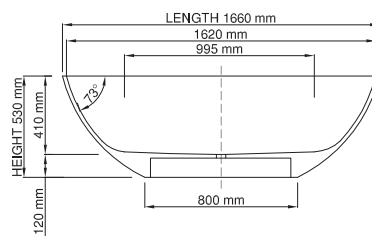

Product code: SBM064
Size (l) x (w) x (h): 1660mm x 700mm x 530mm
Waste to floor: 120mm
Water capacity: 260 L
Overflow: Internal Overflow / No overflow
Material: DADOquartz®
Finish: Matte / Polished

Base dimensions: 800mm x 410mm
Edge width: 20mm - 25mm
Waste diameter: 50mm
Weight: 70kg

Shipping information

Packing dimensions: 1720mm x 720mm x 650mm
Shipping mass: 120kg