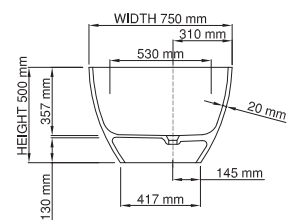

Base dimensions: 1080mm x 530mm
 Edge width: 127.5mm
 Waste diameter: 50mm
 Weight: 122.5kg

Shipping information

Packing dimensions: 1950mm x 1275mm x 760mm
 Shipping mass: 172.5kg

wide-edge

Product code: SBM052
 Size (l) x (w) x (h): 1800mm x 800mm x 600mm
 Waste to floor: 60mm
 Water capacity: 250 L
 Overflow: Internal Overflow / No overflow
 Material: DADOquartz®
 Finish: Matte / Polished

Base dimensions: 1800mm x 800mm
 Edge width: 60mm
 Waste diameter: 50mm
 Weight: 145kg

Shipping information

Packing dimensions: 1800mm x 870mm x 730mm
 Shipping mass: 195kg

thin-edge

Product code: SBM060/1500
 Size (l) x (w) x (h): 1500mm x 750mm x 600mm
 Waste to floor: 130mm
 Water capacity: 286 L
 Overflow: Internal Overflow / No overflow
 Material: DADOquartz®
 Finish: Matte / Polished

Base dimensions: 720mm x 417mm
 Edge width: 20mm
 Waste diameter: 50mm
 Weight: 90kg

Shipping information

Packing dimensions: 1680mm x 965mm x 730mm
 Shipping mass: 140kg

thin-edge

Product code: SBM060
 Size (l) x (w) x (h): 1665mm x 750mm x 475mm
 Waste to floor: 125mm
 Water capacity: 250 L
 Overflow: Internal overflow / No overflow
 Material: DADOquartz®
 Finish: Matte / Polished

Base dimensions: 785mm x 420mm
 Edge width: 25mm
 Waste diameter: 50mm
 Weight: 80kg

Shipping information

Packing dimensions: 1800mm x 850mm x 700mm
 Shipping mass: 130kg

thin-edge

Product code: SBM060/1700
 Size (l) x (w) x (h): 1700mm x 750mm x 500mm
 Waste to floor: 125mm
 Water capacity: 250 L
 Overflow: Internal overflow / No overflow
 Material: DADOquartz®
 Finish: Matte / Polished