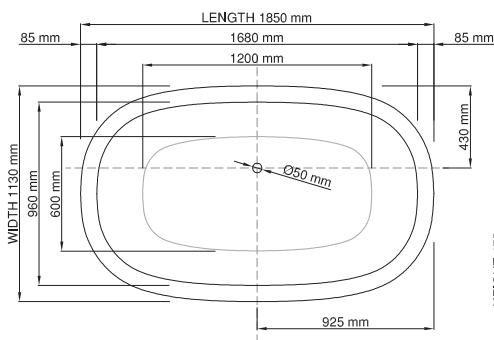

Product code: SBM022
Size (l) x (w) x (h): 1850mm x 1130mm x 475mm
Waste to floor: 65mm
Water capacity: 275 L
Overflow: Internal overflow / No overflow
Material: DADOquartz®
Finish: Matte / Polished

Base dimensions: 970mm x 830mm
Edge width: 20mm
Waste diameter: 50mm
Weight: 95kg

Shipping information

Packing dimensions: 1930mm x 1160mm x 650mm
Shipping mass: 145kg