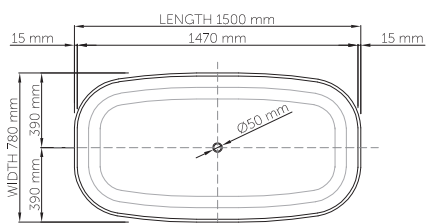

Base dimensions: 785mm x 420mm
 Edge width: 25mm
 Waste diameter: 50mm
 Weight: 80kg

Shipping information

Packing dimensions: 1800mm x 850mm x 700mm
 Shipping mass: 130kg

thin-edge

Product code: SBM060/1800
 Size (l) x (w) x (h): 1800mm x 750mm x 600mm
 Waste to floor: 130mm
 Water capacity: 345 L
 Overflow: Internal overflow / No overflow
 Material: DADOquartz®
 Finish: Matte / Polished

Base dimensions: 840mm x 420mm
 Edge width: 20mm
 Waste diameter: 50mm
 Weight: 93kg

Shipping information

Packing dimensions: 1880mm x 970mm x 750mm
 Shipping mass: 143kg

wide-edge

Product code: SBM041
 Size (l) x (w) x (h): 1710mm x 940mm x 550mm
 Waste to floor: 90mm
 Water capacity: 250 L
 Overflow: Internal overflow / No overflow
 Material: DADOquartz®
 Finish: Matte / Polished

Base dimensions: 785mm x 420mm
 Edge width: 85mm
 Waste diameter: 50mm
 Weight: 90kg

Shipping information

Packing dimensions: 1790mm x 980mm x 680mm
 Shipping mass: 140kg

thin-edge

Product code: SBM076
 Size (l) x (w) x (h): 1500mm x 780mm x 540mm
 Waste to floor: 130mm
 Water capacity: 275 L
 Overflow: Internal Overflow / No overflow
 Material: DADOquartz®
 Finish: Matte / Polished

Base dimensions: 1340mm x 620mm
 Edge width: 15mm
 Waste diameter: 50mm
 Weight: 80kg

Shipping information

Packing dimensions: 1550mm x 830mm x 700mm
 Shipping mass: 130kg

thin-edge

Product code: SBM134
 Size (l) x (w) x (h): 1650mm x 800mm x 600mm
 Waste to floor: 130mm
 Water capacity: 295 L
 Overflow: Internal Overflow / No overflow
 Material: DADOquartz®
 Finish: Matte / Polished