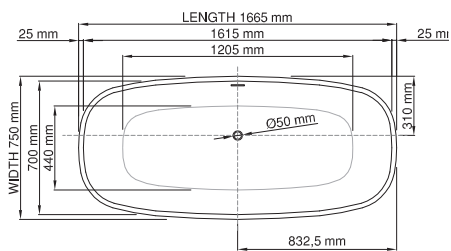

Base dimensions: 1080mm x 530mm
 Edge width: 127.5mm
 Waste diameter: 50mm
 Weight: 122.5kg

Shipping information

Packing dimensions: 1950mm x 1275mm x 760mm
 Shipping mass: 172.5kg

wide-edge

Product code: SBM052
 Size (l) x (w) x (h): 1800mm x 800mm x 600mm
 Waste to floor: 60mm
 Water capacity: 250 L
 Overflow: Internal Overflow / No overflow
 Material: DADOquartz®
 Finish: Matte / Polished

Base dimensions: 1800mm x 800mm
 Edge width: 60mm
 Waste diameter: 50mm
 Weight: 145kg

Shipping information

Packing dimensions: 1800mm x 870mm x 730mm
 Shipping mass: 195kg

thin-edge

Product code: SBM060/1500
 Size (l) x (w) x (h): 1500mm x 750mm x 600mm
 Waste to floor: 130mm
 Water capacity: 286 L
 Overflow: Internal Overflow / No overflow
 Material: DADOquartz®
 Finish: Matte / Polished

Base dimensions: 720mm x 417mm
 Edge width: 20mm
 Waste diameter: 50mm
 Weight: 90kg

Shipping information

Packing dimensions: 1680mm x 965mm x 730mm
 Shipping mass: 140kg

thin-edge

Product code: SBM060
 Size (l) x (w) x (h): 1665mm x 750mm x 475mm
 Waste to floor: 125mm
 Water capacity: 250 L
 Overflow: Internal overflow / No overflow
 Material: DADOquartz®
 Finish: Matte / Polished

Base dimensions: 785mm x 420mm
 Edge width: 25mm
 Waste diameter: 50mm
 Weight: 80kg

Shipping information

Packing dimensions: 1800mm x 850mm x 700mm
 Shipping mass: 130kg

thin-edge

Product code: SBM060/1700
 Size (l) x (w) x (h): 1700mm x 750mm x 500mm
 Waste to floor: 125mm
 Water capacity: 250 L
 Overflow: Internal overflow / No overflow
 Material: DADOquartz®
 Finish: Matte / Polished