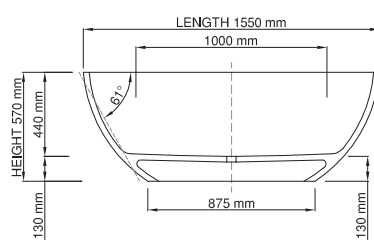

Base dimensions: 1147mm x 597mm
 Edge width: 15mm - 30mm
 Waste diameter: 50mm
 Weight: 53kg
 Tap holes: No tap hole

Shipping information

Packing dimensions: 1820mm x 1190mm x 730mm
 Shipping mass: 103kg

Base dimensions: 1000mm x 430mm
 Edge width: 25mm
 Waste diameter: 50mm
 Weight: 80kg

Shipping information

Packing dimensions: 1790mm x 850mm x 670mm
 Shipping mass: 130kg

drop-in

Product code: SBM135
 Size (l) x (w) x (h): 1530mm x 820mm x 500mm
 Waste to floor: 30mm
 Water capacity: 258 L
 Overflow: Internal Overflow / No overflow
 Material: DADOquartz®
 Finish: Matte / Polished

Base dimensions: 930mm x 654mm
 Edge width: 10mm - 20mm
 Waste diameter: 50mm
 Weight: 33kg
 Tap holes: No tap hole

Shipping information

Packing dimensions: 1790mm x 850mm x 670mm
 Shipping mass: 83kg

wide-edge

Base dimensions: 890mm x 500mm
 Edge width: 80mm
 Waste diameter: 50mm
 Weight: 100kg

Shipping information

Packing dimensions: 2040mm x 1000mm x 660mm
 Shipping mass: 150kg

thin-edge

Product code: SBM070
 Size (l) x (w) x (h): 1550mm x 800mm x 570mm
 Waste to floor: 130mm
 Water capacity: 257 L
 Overflow: Internal Overflow / No overflow
 Material: DADOquartz®
 Finish: Matte / Polished