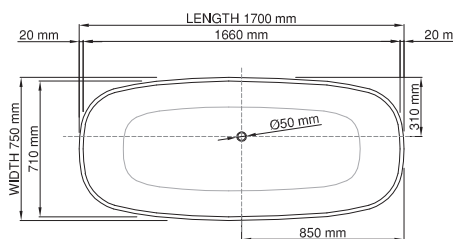

Base dimensions: 1080mm x 530mm
 Edge width: 127.5mm
 Waste diameter: 50mm
 Weight: 122.5kg

Shipping information

Packing dimensions: 1950mm x 1275mm x 760mm
 Shipping mass: 172.5kg

wide-edge

Product code: SBM052
 Size (l) x (w) x (h): 1800mm x 800mm x 600mm
 Waste to floor: 60mm
 Water capacity: 250 L
 Overflow: Internal Overflow / No overflow
 Material: DADOquartz®
 Finish: Matte / Polished

Base dimensions: 1800mm x 800mm
 Edge width: 60mm
 Waste diameter: 50mm
 Weight: 145kg

Shipping information

Packing dimensions: 1800mm x 870mm x 730mm
 Shipping mass: 195kg

thin-edge

Product code: SBM060/1500
 Size (l) x (w) x (h): 1500mm x 750mm x 600mm
 Waste to floor: 130mm
 Water capacity: 286 L
 Overflow: Internal Overflow / No overflow
 Material: DADOquartz®
 Finish: Matte / Polished

Base dimensions: 720mm x 417mm
 Edge width: 20mm
 Waste diameter: 50mm
 Weight: 90kg

Shipping information

Packing dimensions: 1680mm x 965mm x 730mm
 Shipping mass: 140kg

thin-edge

Product code: SBM060
 Size (l) x (w) x (h): 1665mm x 750mm x 475mm
 Waste to floor: 125mm
 Water capacity: 250 L
 Overflow: Internal overflow / No overflow
 Material: DADOquartz®
 Finish: Matte / Polished

Base dimensions: 785mm x 420mm
 Edge width: 25mm
 Waste diameter: 50mm
 Weight: 80kg

Shipping information

Packing dimensions: 1800mm x 850mm x 700mm
 Shipping mass: 130kg

thin-edge

Product code: SBM060/1700
 Size (l) x (w) x (h): 1700mm x 750mm x 500mm
 Waste to floor: 125mm
 Water capacity: 250 L
 Overflow: Internal overflow / No overflow
 Material: DADOquartz®
 Finish: Matte / Polished