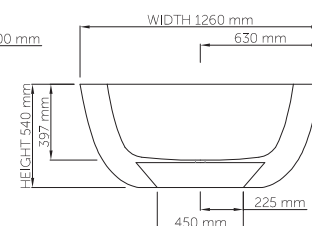

Base dimensions: 1420mm x 600mm
 Edge width: 60mm
 Waste diameter: 50mm - fits Bespoke 40mm plug
 Weight: 100kg

Shipping information

Packing dimensions: 1790mm x 930mm x 690mm
 Shipping mass: 150kg

thin-edge

Base dimensions: 1000mm x 400mm
 Edge width: 25mm
 Waste diameter: 50mm - fits Bespoke 40mm plug
 Weight: 75kg

Shipping information

Packing dimensions: 1655mm x 1010mm x 1090mm
 Shipping mass: 125kg

wide-edge

Base dimensions: 895mm x 430mm
 Edge width: 80mm
 Waste diameter: 50mm
 Weight: 90kg

Shipping information

Packing dimensions: 1860mm x 840mm x 660mm
 Shipping mass: 140kg

thin-edge

Product code: SBM079
Size (l) x (w) x (h): 1625mm x 730mm x 470mm
Water capacity: 287 L
Overflow: Internal Overflow / No overflow
Material: DADOquartz®
Finish: Matte / Polished

Base dimensions: 750mm x 420mm
Edge width: 15mm
Waste diameter: 50mm
Weight: 60kg

Shipping information

Packing dimensions: 1680mm x 780mm x 640mm
Shipping mass: 110kg

wide-edge

Product code: SBM071
 Size (l) x (w) x (h): 1905mm x 1260mm x 540mm
 Waste to floor: 130mm
 Water capacity: 275 L
 Overflow: Internal overflow / No overflow
 Material: DADOquartz®
 Finish: Matte / Polished