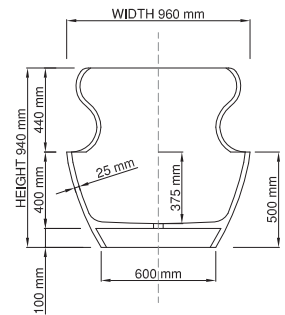

Base dimensions feet: 1592 x 670mm
 Edge width: 8mm
 Waste diameter: 50mm
 Weight: 64.24kg

Shipping information

Packing dimensions bathtub: 1821mm x 1295mm x 909mm
 Shipping mass bathtub: 109kg
 Packing dimensions feet: 500mm x 300mm x 400mm
 Shipping mass feet: 5.24kg

Base dimensions bathtub: 1283mm x 505mm
 Base dimensions plinth: 1331mm x 553mm
 Edge width: 8mm
 Waste diameter: 50mm
 Weight: 90.23kg
Shipping information
 Packing dimensions: 1821mm x 1295mm x 909mm
 Shipping mass: 140.23kg

Base dimensions: 880mm x 480mm
 Edge width: 20mm
 Waste diameter: 50mm
 Weight: 80kg

Shipping information

Packing dimensions: 1860mm x 920mm x 740mm
 Shipping mass: 130kg

thin-edge

Product code: SBM
 Size (l) x (w) x (h): 1700mm x 800mm x 600mm
 Waste to floor: 132mm
 Water capacity: 350 L
 Overflow: Internal Overflow
 Material: DADOquartz®
 Finish: Matte / Polished

Base dimensions: 1400mm x 690mm
 Edge width: 10mm
 Waste diameter: 50mm
 Weight: 96kg

Shipping information

Packing dimensions: 1795mm x 965mm x 830mm
 Shipping mass: 150kg

thin-edge

Product code: SBM067
 Size (l) x (w) x (h): 1605mm x 960mm x 940mm
 Waste to floor: 100mm
 Water capacity: 300 L
 Overflow: Internal overflow / No overflow
 Material: DADOquartz®
 Finish: Matte / Polished