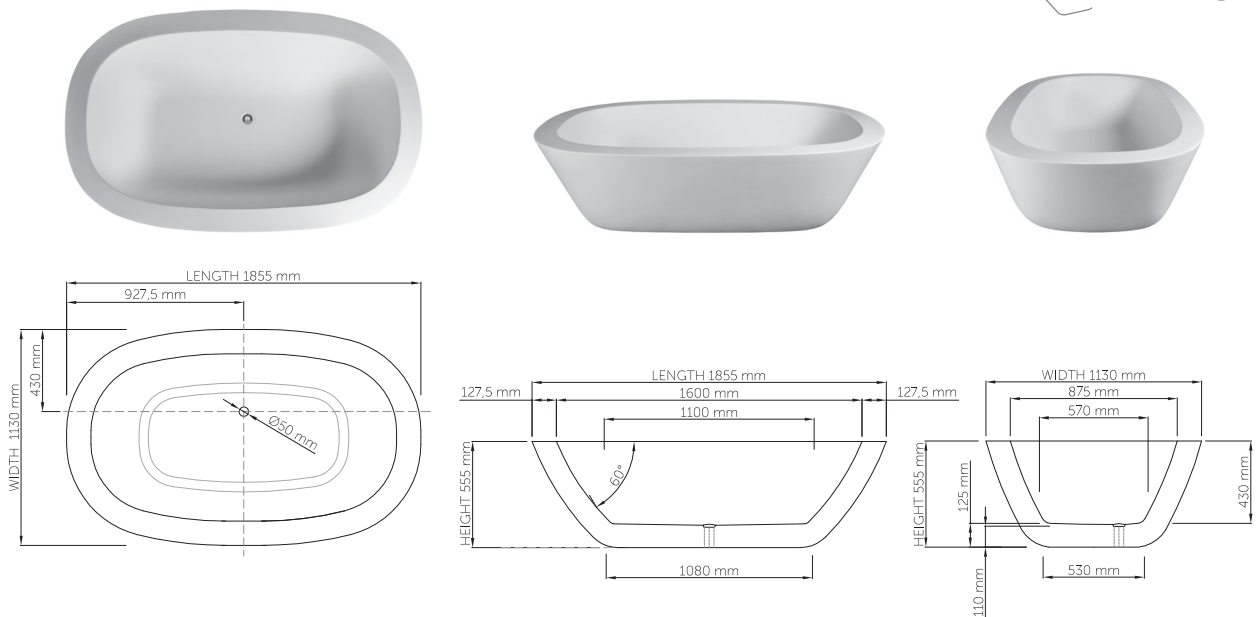

wide-edge

Product code: SBM002
 Size (l) x (w) x (h): 1855mm x 1130mm x 555mm
 Waste to floor: 110mm
 Water capacity: 300 L
 Overflow: Internal Overflow / No overflow
 Material: DADOquartz®
 Finish: Matte / Polished

Base dimensions: 1080mm x 530mm
 Edge width: 127.5mm
 Waste diameter: 50mm
 Weight: 122.5kg

Shipping information

Packing dimensions: 1950mm x 1275mm x 760mm
 Shipping mass: 172.5kg

wide-edge

Product code: SBM052
 Size (l) x (w) x (h): 1800mm x 800mm x 600mm
 Waste to floor: 60mm
 Water capacity: 250 L
 Overflow: Internal Overflow / No overflow
 Material: DADOquartz®
 Finish: Matte / Polished

Base dimensions: 1800mm x 800mm
 Edge width: 60mm
 Waste diameter: 50mm
 Weight: 145kg

Shipping information

Packing dimensions: 1800mm x 870mm x 730mm
 Shipping mass: 195kg

thin-edge

Product code: SBM060/1500
 Size (l) x (w) x (h): 1500mm x 750mm x 600mm
 Waste to floor: 130mm
 Water capacity: 286 L
 Overflow: Internal Overflow / No overflow
 Material: DADOquartz®
 Finish: Matte / Polished

Base dimensions: 720mm x 417mm
 Edge width: 20mm
 Waste diameter: 50mm
 Weight: 90kg

Shipping information

Packing dimensions: 1680mm x 965mm x 730mm
 Shipping mass: 140kg

thin-edge

Product code: SBM060
 Size (l) x (w) x (h): 1665mm x 750mm x 475mm
 Waste to floor: 125mm
 Water capacity: 250 L
 Overflow: Internal overflow / No overflow
 Material: DADOquartz®
 Finish: Matte / Polished