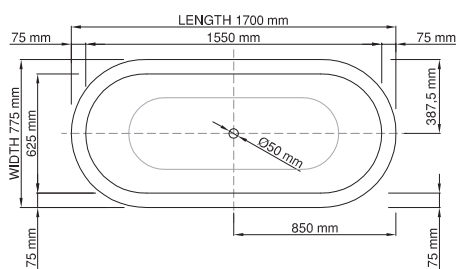

Base dimensions: 930mm x 654mm
 Edge width: 10mm - 20mm
 Waste diameter: 50mm
 Weight: 33kg
 Tap holes: No tap hole

Shipping information

Packing dimensions: 1790mm x 850mm x 670mm
 Shipping mass: 83kg

wide-edge

Base dimensions: 1298mm x 555mm
 Edge width: 20mm
 Waste diameter: 50mm
 Weight: 89kg

Shipping information

Packing dimensions: 1895mm x 965mm x 780mm
 Shipping mass: 144kg

DADOquartz®

liberty bathtub / no feet

Shipping information

Packing dimensions: 1821mm x 1295mm x 909mm
Shipping mass: 109kg

DADOquartz®

liberty bathtub / ball feet

wide-edge

Product code:	SBM142
Ball feet code:	SBM142PWBF / SBM142GWBF
Size (l) x (w) x (h):	1700mm x 775mm x 628mm
Waste to floor:	135mm
Water capacity:	265 L
Overflow:	Internal overflow / No overflow
Material:	DADOquartz®
Finish:	Matte / Polished
Base dimensions bathtub:	1283mm x 505mm

Base dimensions feet:	1592 x 670mm
Edge width:	8mm
Waste diameter:	50mm
Weight:	79.84kg

Shipping information

Packing dimensions bathtub:	1821mm x 1295mm x 909mm
Shipping mass bathtub:	109kg
Packing dimensions feet:	500mm x 300mm x 400mm
Shipping mass feet:	20.84kg