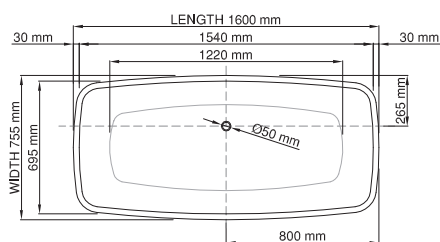

Product code: SBM018
Size (l) x (w) x (h): 1600mm x 755mm x 518mm
Waste to floor: 134mm
Water capacity: 230 L
Overflow: Internal Overflow / No overflow
Material: DADOquartz®
Finish: Matte / Polished

Base dimensions: 1220mm x 520mm
Edge width: 30mm
Waste diameter: 50mm
Weight: 120kg

Shipping information

Packing dimensions: 1680mm x 800mm x 660mm
Shipping mass: 170kg