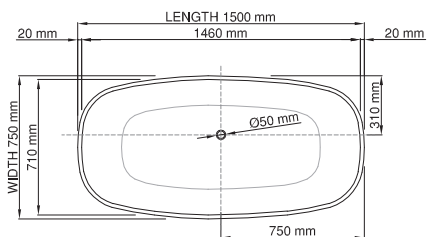

wide-edge

Product code: SBM002
 Size (l) x (w) x (h): 1855mm x 1130mm x 555mm
 Waste to floor: 110mm
 Water capacity: 300 L
 Overflow: Internal Overflow / No overflow
 Material: DADOquartz®
 Finish: Matte / Polished

Base dimensions: 1080mm x 530mm
 Edge width: 127.5mm
 Waste diameter: 50mm
 Weight: 122.5kg

Shipping information

Packing dimensions: 1950mm x 1275mm x 760mm
 Shipping mass: 172.5kg

wide-edge

Product code: SBM052
 Size (l) x (w) x (h): 1800mm x 800mm x 600mm
 Waste to floor: 60mm
 Water capacity: 250 L
 Overflow: Internal Overflow / No overflow
 Material: DADOquartz®
 Finish: Matte / Polished

Base dimensions: 1800mm x 800mm
 Edge width: 60mm
 Waste diameter: 50mm
 Weight: 145kg

Shipping information

Packing dimensions: 1800mm x 870mm x 730mm
 Shipping mass: 195kg

thin-edge

Product code: SBM060/1500
 Size (l) x (w) x (h): 1500mm x 750mm x 600mm
 Waste to floor: 130mm
 Water capacity: 286 L
 Overflow: Internal Overflow / No overflow
 Material: DADOquartz®
 Finish: Matte / Polished

Base dimensions: 720mm x 417mm
 Edge width: 20mm
 Waste diameter: 50mm
 Weight: 90kg

Shipping information

Packing dimensions: 1680mm x 965mm x 730mm
 Shipping mass: 140kg

thin-edge

Product code: SBM060
 Size (l) x (w) x (h): 1665mm x 750mm x 475mm
 Waste to floor: 125mm
 Water capacity: 250 L
 Overflow: Internal overflow / No overflow
 Material: DADOquartz®
 Finish: Matte / Polished