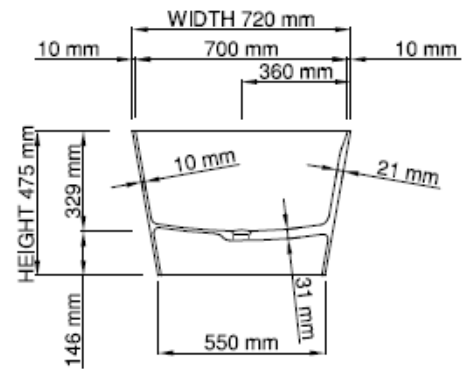

Base dimensions: 800mm x 410mm
 Edge width: 20mm - 25mm
 Waste diameter: 50mm
 Weight: 70kg

Shipping information

Packing dimensions: 1720mm x 720mm x 650mm
 Shipping mass: 120kg

wide-edge

Product code: SBM007
 Size (l) x (w) x (h): 1795mm x 900mm x 580mm
 Waste to floor: 155mm
 Water capacity: 300 L
 Overflow: Internal Overflow / No overflow
 Material: DADOquartz®
 Finish: Matte / Polished

Base dimensions: 1630mm x 730mm
 Edge width: 82.5mm
 Waste diameter: 50mm
 Weight: 120kg

Shipping information

Packing dimensions: 1850mm x 940mm x 750mm
 Shipping mass: 170kg

Product Code: SBM140-M/P **thin rim**

Size (l) x (w) x (h): 1500mm x 720mm x 475mm
 Waste to floor: 146mm
 Water capacity: 195L
 Overflow: No overflow
 Material: DADOquartz®
 Colour: White/Custom
 Finish: Matte/Polished

Base dimensions: 1350mm x 550mm
 Rim width: 10mm
 Weight: 57kg
 Waste diameter: 50mm
 Packing dimensions (stacked): 1820mm x 910mm x 690mm
 Shipping mass (stacked): 98kg
 Warranty: Lifetime

Base dimensions: 970mm x 830mm
 Edge width: 20mm
 Waste diameter: 50mm
 Weight: 95kg

Shipping information

Packing dimensions: 1930mm x 1160mm x 650mm
 Shipping mass: 145kg