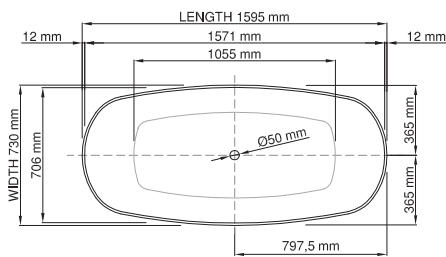

Size (l) x (w) x (h): 1500mm x 720mm x 475mm
 Waste to floor: 146mm
 Water capacity: 195L
 Overflow: No overflow
 Material: DADOquartz®
 Colour: White/Custom
 Finish: Matte/Polished

Base dimensions: 1350mm x 550mm
 Rim width: 10mm
 Weight: 57kg
 Waste diameter: 50mm
 Packing dimensions (stacked): 1820mm x 910mm x 690mm
 Shipping mass (stacked): 98kg
 Warranty: Lifetime

www.dadoquartzbathware.com

Lifetime Warranty

The world's most luxurious
bathtub material since 1998

thin-edge

Product code: SBM083
 Size (l) x (w) x (h): 1595mm x 730mm x 475mm
 Water capacity: 260 L
 Overflow: Internal Overflow / No overflow
 Material: DADOquartz®
 Finish: Matte / Polished

Base dimensions: 840mm x 420mm
 Edge width: 12mm
 Waste diameter: 50mm
 Weight: 59kg

Shipping information

Packing dimensions: 1645mm x 780mm x 625mm
 Shipping mass: 109kg

wide-edge

Product code: SBM022
 Size (l) x (w) x (h): 1850mm x 1130mm x 475mm
 Waste to floor: 65mm
 Water capacity: 275 L
 Overflow: Internal overflow / No overflow
 Material: DADOquartz®
 Finish: Matte / Polished

Base dimensions: 970mm x 830mm
 Edge width: 20mm
 Waste diameter: 50mm
 Weight: 95kg

Shipping information

Packing dimensions: 1930mm x 1160mm x 650mm
 Shipping mass: 145kg