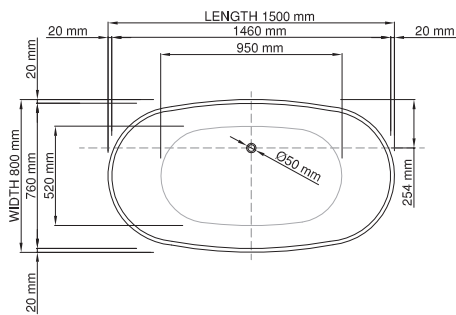

Base dimensions: 1330mm x 562mm
 Edge width: 10mm - 21mm
 Waste diameter: 50mm
 Weight: 64kg
 Tap holes: No tap hole

Shipping information

Packing dimensions: 1820mm x 1620mm x 910mm
 Shipping mass: 114kg

Base dimensions: 1147mm x 597mm
 Edge width: 15mm - 30mm
 Waste diameter: 50mm
 Weight: 53kg
 Tap holes: No tap hole

Shipping information

Packing dimensions: 1820mm x 1190mm x 730mm
 Shipping mass: 103kg

Base dimensions: 1220mm x 520mm
 Edge width: 30mm
 Waste diameter: 50mm
 Weight: 120kg

Shipping information

Packing dimensions: 1680mm x 800mm x 660mm
 Shipping mass: 170kg

thin-edge

Product code: SBM059/1500
 Size (l) x (w) x (h): 1500mm x 800mm x 600mm
 Waste to floor: 130mm
 Water capacity: 300 L
 Overflow: Internal overflow / No overflow
 Material: DADOquartz®
 Finish: Matte / Polished

Base dimensions: 930mm x 654mm
 Edge width: 10mm - 20mm
 Waste diameter: 50mm
 Weight: 33kg
 Tap holes: No tap hole

Shipping information

Packing dimensions: 1790mm x 850mm x 670mm
 Shipping mass: 83kg

wide-edge