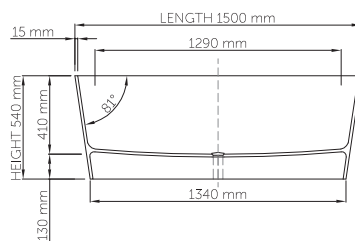

Base dimensions: 785mm x 420mm
 Edge width: 25mm
 Waste diameter: 50mm
 Weight: 80kg

Shipping information

Packing dimensions: 1800mm x 850mm x 700mm
 Shipping mass: 130kg

thin-edge

Product code: SBM060/1700
 Size (l) x (w) x (h): 1700mm x 750mm x 500mm
 Waste to floor: 125mm
 Water capacity: 250 L
 Overflow: Internal overflow / No overflow
 Material: DADOquartz®
 Finish: Matte / Polished

Base dimensions: 785mm x 420mm
 Edge width: 25mm
 Waste diameter: 50mm
 Weight: 80kg

Shipping information

Packing dimensions: 1800mm x 850mm x 700mm
 Shipping mass: 130kg

thin-edge

Product code: SBM060/1800
 Size (l) x (w) x (h): 1800mm x 750mm x 600mm
 Waste to floor: 130mm
 Water capacity: 345 L
 Overflow: Internal overflow / No overflow
 Material: DADOquartz®
 Finish: Matte / Polished

Base dimensions: 840mm x 420mm
 Edge width: 20mm
 Waste diameter: 50mm
 Weight: 93kg

Shipping information

Packing dimensions: 1880mm x 970mm x 750mm
 Shipping mass: 143kg

wide-edge

Product code: SBM041
 Size (l) x (w) x (h): 1710mm x 940mm x 550mm
 Waste to floor: 90mm
 Water capacity: 250 L
 Overflow: Internal overflow / No overflow
 Material: DADOquartz®
 Finish: Matte / Polished

Base dimensions: 785mm x 420mm
 Edge width: 85mm
 Waste diameter: 50mm
 Weight: 90kg

Shipping information

Packing dimensions: 1790mm x 980mm x 680mm
 Shipping mass: 140kg

thin-edge

Product code: SBM076
 Size (l) x (w) x (h): 1500mm x 780mm x 540mm
 Waste to floor: 130mm
 Water capacity: 275 L
 Overflow: Internal Overflow / No overflow
 Material: DADOquartz®
 Finish: Matte / Polished