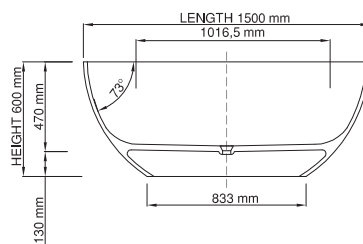

Base dimensions: 1248mm x 560mm
 Edge width: 10mm - 21mm
 Waste diameter: 50mm - fits Bespoke 40mm plug
 Weight: 60kg
 Tap holes: No tap hole
Shipping information
 Packing dimensions: 1820mm x 1620mm x 910mm
 Shipping mass: 110kg

Base dimensions: 1330mm x 562mm
 Edge width: 10mm - 21mm
 Waste diameter: 50mm
 Weight: 64kg
 Tap holes: No tap hole

Shipping information

Packing dimensions: 1820mm x 1620mm x 910mm
 Shipping mass: 114kg

Base dimensions: 1147mm x 597mm
 Edge width: 15mm - 30mm
 Waste diameter: 50mm
 Weight: 53kg
 Tap holes: No tap hole

Shipping information

Packing dimensions: 1820mm x 1190mm x 730mm
 Shipping mass: 103kg

Base dimensions: 1220mm x 520mm
 Edge width: 30mm
 Waste diameter: 50mm
 Weight: 120kg

Shipping information

Packing dimensions: 1680mm x 800mm x 660mm
 Shipping mass: 170kg

thin-edge

Product code: SBM059/1500
 Size (l) x (w) x (h): 1500mm x 800mm x 600mm
 Waste to floor: 130mm
 Water capacity: 300 L
 Overflow: Internal overflow / No overflow
 Material: DADOquartz®
 Finish: Matte / Polished