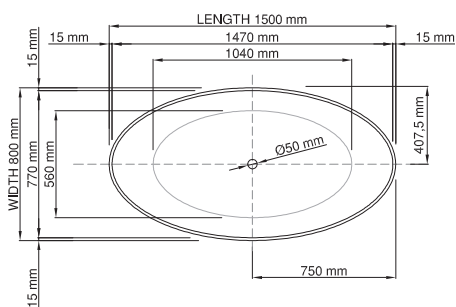

Base dimensions: 1147mm x 597mm
 Edge width: 15mm - 30mm
 Waste diameter: 50mm
 Weight: 53kg
 Tap holes: No tap hole

Shipping information

Packing dimensions: 1820mm x 1190mm x 730mm
 Shipping mass: 103kg

Base dimensions: 930mm x 654mm
 Edge width: 10mm - 20mm
 Waste diameter: 50mm
 Weight: 33kg
 Tap holes: No tap hole

Shipping information

Packing dimensions: 1790mm x 850mm x 670mm
 Shipping mass: 83kg

wide-edge

Base dimensions: 890mm x 500mm
 Edge width: 80mm
 Waste diameter: 50mm
 Weight: 100kg

Shipping information

Packing dimensions: 2040mm x 1000mm x 660mm
 Shipping mass: 150kg

thin-edge

Product code: SBM070
 Size (l) x (w) x (h): 1550mm x 800mm x 570mm
 Waste to floor: 130mm
 Water capacity: 257 L
 Overflow: Internal Overflow / No overflow
 Material: DADOquartz®
 Finish: Matte / Polished

Base dimensions: 875mm x 597.5mm
 Edge width: 30mm
 Waste diameter: 50mm
 Weight: 80kg

Shipping information

Packing dimensions: 1590mm x 855mm x 810mm
 Shipping mass: 130kg

thin-edge

Product code: SBM082
 Size (l) x (w) x (h): 1500mm x 800mm x 465mm
 Water capacity: 265 L
 Overflow: Internal Overflow / No overflow
 Material: DADOquartz®
 Finish: Matte / Polished