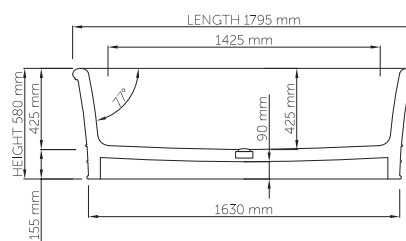

Base dimensions: 1420mm x 600mm
 Edge width: 60mm
 Waste diameter: 50mm - fits Bespoke 40mm plug
 Weight: 100kg

Shipping information

Packing dimensions: 1790mm x 930mm x 690mm
 Shipping mass: 150kg

thin-edge

Base dimensions: 715mm x 450mm
 Edge width: 20mm
 Waste diameter: 50mm
 Weight: 90kg

Shipping information

Packing dimensions: 1800mm x 910mm x 770mm
 Shipping mass: 140kg

wide-edge

Product code: SBM084
 Size (l) x (w) x (h): 1650mm x 735mm x 770/580mm
 Waste to floor: 165mm
 Water capacity: 110 L
 Overflow: Internal Overflow / No overflow
 Material: DADOquartz®
 Finish: Matte / Polished

Base dimensions: 980mm x 360mm
 Edge width: 75mm
 Waste diameter: 50mm
 Weight: 55kg

Shipping information

Packing dimensions: 1720mm x 750mm on a base
 Shipping mass: 105kg

thin-edge

Product code: SBM064
 Size (l) x (w) x (h): 1660mm x 700mm x 530mm
 Waste to floor: 120mm
 Water capacity: 260 L
 Overflow: Internal Overflow / No overflow
 Material: DADOquartz®
 Finish: Matte / Polished

Base dimensions: 800mm x 410mm
 Edge width: 20mm - 25mm
 Waste diameter: 50mm
 Weight: 70kg

Shipping information

Packing dimensions: 1720mm x 720mm x 650mm
 Shipping mass: 120kg

wide-edge

Product code: SBM007
 Size (l) x (w) x (h): 1795mm x 900mm x 580mm
 Waste to floor: 155mm
 Water capacity: 300 L
 Overflow: Internal Overflow / No overflow
 Material: DADOquartz®
 Finish: Matte / Polished