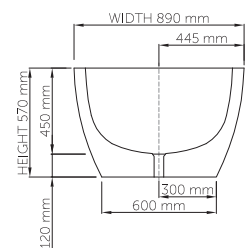

Base dimensions bathtub: 1283mm x 505mm
 Base dimensions plinth: 1331mm x 553mm
 Edge width: 8mm
 Waste diameter: 50mm
 Weight: 90.23kg
Shipping information
 Packing dimensions: 1821mm x 1295mm x 909mm
 Shipping mass: 140.23kg

Base dimensions: 1400mm x 690mm
 Edge width: 10mm
 Waste diameter: 50mm
 Weight: 96kg

Shipping information

Packing dimensions: 1795mm x 965mm x 830mm
 Shipping mass: 150kg

thin-edge

Product code: SBM067
 Size (l) x (w) x (h): 1605mm x 960mm x 940mm
 Waste to floor: 100mm
 Water capacity: 300 L
 Overflow: Internal overflow / No overflow
 Material: DADOquartz®
 Finish: Matte / Polished

Base dimensions: 1155mm x 600mm
 Edge width: 25mm
 Waste diameter: 50mm
 Weight: 98kg

Shipping information

Packing dimensions: 1655mm x 1010mm x 1090mm
 Shipping mass: 148kg

wide-edge

Product code: SBM040
 Size (l) x (w) x (h): 1710mm x 890mm x 570mm
 Waste to floor: 120mm
 Water capacity: 195 L
 Overflow: Internal Overflow / No overflow
 Material: DADOquartz®
 Finish: Matte / Polished

Base dimensions: 1420mm x 600mm
 Edge width: 60mm
 Waste diameter: 50mm - fits Bespoke 40mm plug
 Weight: 100kg

Shipping information

Packing dimensions: 1790mm x 930mm x 690mm
 Shipping mass: 150kg

thin-edge