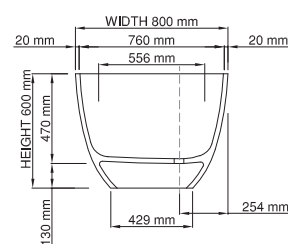

Base dimensions: 1040mm x 560mm
 Edge width: 15mm
 Waste diameter: 50mm
 Weight: 62kg

Shipping information

Packing dimensions: 1550mm x 850mm x 630mm
 Shipping mass: 112kg

thin-edge

Product code: SBM065
 Size (l) x (w) x (h): 1805mm x 820mm x 490mm
 Waste to floor: 130mm
 Water capacity: 280 L
 Overflow: Internal overflow / No overflow
 Material: DADOquartz®
 Finish: Matte / Polished

Base dimensions: 1520mm x 595mm
 Edge width: 20mm
 Waste diameter: 50mm
 Weight: 80kg

Shipping information

Packing dimensions: 1900mm x 1000mm x 665mm
 Shipping mass: 1kg

thin-edge

Product code: SBM075
Size (l) x (w) x (h): 1556mm x 828mm x 609mm
Waste to floor: 147mm
Water capacity: 290 L
Overflow: Internal Overflow / No overflow
Material: DADOquartz®
Finish: Matte / Polished

Base dimensions: 1403mm x 676mm
Edge width: 10mm
Waste diameter: 50mm
Weight: 75kg

Shipping information

Packing dimensions: 1600mm x 880mm x 750mm
Shipping mass: 125kg

thin-edge

Product code: SBM084
 Size (l) x (w) x (h): 1800mm x 800mm x 600mm
 Waste to floor: 130mm
 Water capacity: 352 L
 Overflow: Internal Overflow / No overflow
 Material: DADOquartz®
 Finish: Matte / Polished

Base dimensions: 1000mm x 429mm
 Edge width: 20mm
 Waste diameter: 50mm
 Weight: 94kg

Shipping information

Packing dimensions: 1895mm x 965mm x 780mm
 Shipping mass: 144kg

thin-edge

Size (l) x (w) x (h): 1800mm x 750mm x 506mm
 Waste to floor: 130mm
 Water capacity: 336 L
 Overflow: Internal overflow / No overflow
 Material: DADOquartz®
 Finish: Matte / Polished