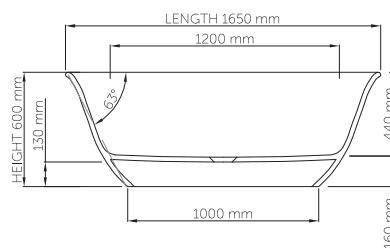

Base dimensions: 785mm x 420mm
 Edge width: 25mm
 Waste diameter: 50mm
 Weight: 80kg

Shipping information

Packing dimensions: 1800mm x 850mm x 700mm
 Shipping mass: 130kg

thin-edge

Product code: SBM060/1800
 Size (l) x (w) x (h): 1800mm x 750mm x 600mm
 Waste to floor: 130mm
 Water capacity: 345 L
 Overflow: Internal overflow / No overflow
 Material: DADOquartz®
 Finish: Matte / Polished

Base dimensions: 840mm x 420mm
 Edge width: 20mm
 Waste diameter: 50mm
 Weight: 93kg

Shipping information

Packing dimensions: 1880mm x 970mm x 750mm
 Shipping mass: 143kg

wide-edge

Product code: SBM041
 Size (l) x (w) x (h): 1710mm x 940mm x 550mm
 Waste to floor: 90mm
 Water capacity: 250 L
 Overflow: Internal overflow / No overflow
 Material: DADOquartz®
 Finish: Matte / Polished

Base dimensions: 785mm x 420mm
 Edge width: 85mm
 Waste diameter: 50mm
 Weight: 90kg

Shipping information

Packing dimensions: 1790mm x 980mm x 680mm
 Shipping mass: 140kg

thin-edge

Product code: SBM076
 Size (l) x (w) x (h): 1500mm x 780mm x 540mm
 Waste to floor: 130mm
 Water capacity: 275 L
 Overflow: Internal Overflow / No overflow
 Material: DADOquartz®
 Finish: Matte / Polished

Base dimensions: 1340mm x 620mm
 Edge width: 15mm
 Waste diameter: 50mm
 Weight: 80kg

Shipping information

Packing dimensions: 1550mm x 830mm x 700mm
 Shipping mass: 130kg

thin-edge

Product code: SBM134
 Size (l) x (w) x (h): 1650mm x 800mm x 600mm
 Waste to floor: 130mm
 Water capacity: 295 L
 Overflow: Internal Overflow / No overflow
 Material: DADOquartz®
 Finish: Matte / Polished