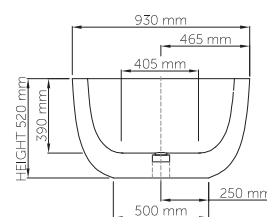

Base dimensions: 1147mm x 597mm
 Edge width: 15mm - 30mm
 Waste diameter: 50mm
 Weight: 53kg
 Tap holes: No tap hole

Shipping information

Packing dimensions: 1820mm x 1190mm x 730mm
 Shipping mass: 103kg

Base dimensions: 833mm x 429mm
 Edge width: 20mm
 Waste diameter: 50mm
 Weight: 78kg

Shipping information

Packing dimensions: 1680mm x 965mm x 730mm
 Shipping mass: 128kg

thin-edge

thin-edge

Product code: SBM059
 Size (l) x (w) x (h): 1640mm x 830mm x 470mm
 Waste to floor: 130mm
 Water capacity: 257 L
 Overflow: Internal overflow / No overflow
 Material: DADOquartz®
 Finish: Matte / Polished

Base dimensions: 1000mm x 430mm
 Edge width: 25mm
 Waste diameter: 50mm
 Weight: 80kg

Shipping information

Packing dimensions: 1790mm x 850mm x 670mm
 Shipping mass: 130kg

drop-in

Product code: SBM135
 Size (l) x (w) x (h): 1530mm x 820mm x 500mm
 Waste to floor: 30mm
 Water capacity: 258 L
 Overflow: Internal Overflow / No overflow
 Material: DADOquartz®
 Finish: Matte / Polished

Base dimensions: 930mm x 654mm
 Edge width: 10mm - 20mm
 Waste diameter: 50mm
 Weight: 33kg
 Tap holes: No tap hole

Shipping information

Packing dimensions: 1790mm x 850mm x 670mm
 Shipping mass: 83kg

wide-edge