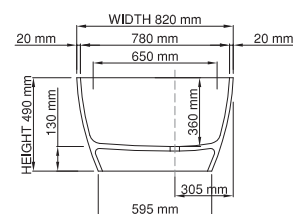

Base dimensions: 930mm x 654mm
 Edge width: 10mm - 20mm
 Waste diameter: 50mm
 Weight: 33kg
 Tap holes: No tap hole

Shipping information

Packing dimensions: 1790mm x 850mm x 670mm
 Shipping mass: 83kg

wide-edge

Base dimensions: 890mm x 500mm
 Edge width: 80mm
 Waste diameter: 50mm
 Weight: 100kg

Shipping information

Packing dimensions: 2040mm x 1000mm x 660mm
 Shipping mass: 150kg

thin-edge

Product code: SBM070
 Size (l) x (w) x (h): 1550mm x 800mm x 570mm
 Waste to floor: 130mm
 Water capacity: 257 L
 Overflow: Internal Overflow / No overflow
 Material: DADOquartz®
 Finish: Matte / Polished

Base dimensions: 875mm x 597.5mm
 Edge width: 30mm
 Waste diameter: 50mm
 Weight: 80kg

Shipping information

Packing dimensions: 1590mm x 855mm x 810mm
 Shipping mass: 130kg

thin-edge

Product code: SBM082
 Size (l) x (w) x (h): 1500mm x 800mm x 465mm
 Water capacity: 265 L
 Overflow: Internal Overflow / No overflow
 Material: DADOquartz®
 Finish: Matte / Polished

Base dimensions: 1040mm x 560mm
 Edge width: 15mm
 Waste diameter: 50mm
 Weight: 62kg

Shipping information

Packing dimensions: 1550mm x 850mm x 630mm
 Shipping mass: 112kg

thin-edge

Product code: SBM065
 Size (l) x (w) x (h): 1805mm x 820mm x 490mm
 Waste to floor: 130mm
 Water capacity: 280 L
 Overflow: Internal overflow / No overflow
 Material: DADOquartz®
 Finish: Matte / Polished