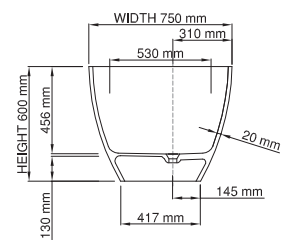

Base dimensions: 1080mm x 530mm
 Edge width: 127.5mm
 Waste diameter: 50mm
 Weight: 122.5kg

Shipping information

Packing dimensions: 1950mm x 1275mm x 760mm
 Shipping mass: 172.5kg

wide-edge

Product code: SBM052
 Size (l) x (w) x (h): 1800mm x 800mm x 600mm
 Waste to floor: 60mm
 Water capacity: 250 L
 Overflow: Internal Overflow / No overflow
 Material: DADOquartz®
 Finish: Matte / Polished

Base dimensions: 1800mm x 800mm
 Edge width: 60mm
 Waste diameter: 50mm
 Weight: 145kg

Shipping information

Packing dimensions: 1800mm x 870mm x 730mm
 Shipping mass: 195kg

thin-edge

Product code: SBM060/1500
 Size (l) x (w) x (h): 1500mm x 750mm x 600mm
 Waste to floor: 130mm
 Water capacity: 286 L
 Overflow: Internal Overflow / No overflow
 Material: DADOquartz®
 Finish: Matte / Polished

Base dimensions: 720mm x 417mm
 Edge width: 20mm
 Waste diameter: 50mm
 Weight: 90kg

Shipping information

Packing dimensions: 1680mm x 965mm x 730mm
 Shipping mass: 140kg

thin-edge

Product code: SBM060
 Size (l) x (w) x (h): 1665mm x 750mm x 475mm
 Waste to floor: 125mm
 Water capacity: 250 L
 Overflow: Internal overflow / No overflow
 Material: DADOquartz®
 Finish: Matte / Polished

Base dimensions: 785mm x 420mm
 Edge width: 25mm
 Waste diameter: 50mm
 Weight: 80kg

Shipping information

Packing dimensions: 1800mm x 850mm x 700mm
 Shipping mass: 130kg

thin-edge

Product code: SBM060/1700
 Size (l) x (w) x (h): 1700mm x 750mm x 500mm
 Waste to floor: 125mm
 Water capacity: 250 L
 Overflow: Internal overflow / No overflow
 Material: DADOquartz®
 Finish: Matte / Polished