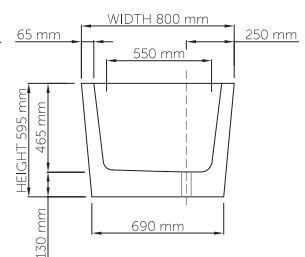

Base dimensions: 1000mm x 400mm
 Edge width: 25mm
 Waste diameter: 50mm - fits Bespoke 40mm plug
 Weight: 75kg

Shipping information

Packing dimensions: 1655mm x 1010mm x 1090mm
 Shipping mass: 125kg

wide-edge

Base dimensions: 895mm x 430mm
 Edge width: 80mm
 Waste diameter: 50mm
 Weight: 90kg

Shipping information

Packing dimensions: 1860mm x 840mm x 660mm
 Shipping mass: 140kg

thin-edge

Product code: SBM079
Size (l) x (w) x (h): 1625mm x 730mm x 470mm
Water capacity: 287 L
Overflow: Internal Overflow / No overflow
Material: DADOquartz®
Finish: Matte / Polished

Base dimensions: 750mm x 420mm
Edge width: 15mm
Waste diameter: 50mm
Weight: 60kg

Shipping information

Packing dimensions: 1680mm x 780mm x 640mm
Shipping mass: 110kg

wide-edge

Product code: SBM071
 Size (l) x (w) x (h): 1905mm x 1260mm x 540mm
 Waste to floor: 130mm
 Water capacity: 275 L
 Overflow: Internal overflow / No overflow
 Material: DADOquartz®
 Finish: Matte / Polished

Base dimensions: 1260mm x 450mm
 Edge width: 100mm
 Waste diameter: 50mm
 Weight: 130kg

Shipping information

Packing dimensions: 1960mm x 1310mm x 700mm
 Shipping mass: 165kg

wide-edge

Product code: SBM054
 Size (l) x (w) x (h): 1760mm x 800mm x 595mm
 Waste to floor: 130mm
 Water capacity: 280 L
 Overflow: Internal overflow / No overflow
 Material: DADOquartz®
 Finish: Matte / Polished