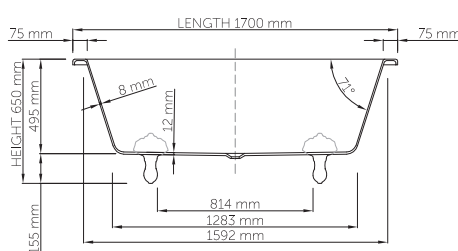

Product code: SBM142
Claw feet code: SBM142PWCF / SBM142GWCF
Size (l) x (w) x (h): 1700mm x 775mm x 650mm
Waste to floor: 155mm
Water capacity: 265 L
Overflow: Internal overflow / No overflow
Material: DADOquartz®
Finish: Matte / Polished
Base dimensions bathtub: 1283mm x 505mm

Base dimensions feet: 1592 x 670mm
Edge width: 8mm
Waste diameter: 50mm
Weight: 68.2kg

Shipping information

Packing dimensions bathtub: 1821mm x 1295mm x 909mm
Shipping mass bathtub: 109kg
Packing dimensions feet: 500mm x 300mm x 400mm
Shipping mass feet: 9.2kg

www.dadoquartzbathware.com