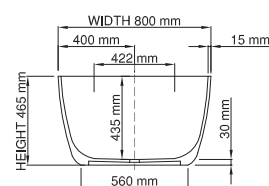

Base dimensions: 1147mm x 597mm
 Edge width: 15mm - 30mm
 Waste diameter: 50mm
 Weight: 53kg
 Tap holes: No tap hole

Shipping information

Packing dimensions: 1820mm x 1190mm x 730mm
 Shipping mass: 103kg

Base dimensions: 930mm x 654mm
 Edge width: 10mm - 20mm
 Waste diameter: 50mm
 Weight: 33kg
 Tap holes: No tap hole

Shipping information

Packing dimensions: 1790mm x 850mm x 670mm
 Shipping mass: 83kg

wide-edge

Base dimensions: 890mm x 500mm
 Edge width: 80mm
 Waste diameter: 50mm
 Weight: 100kg

Shipping information

Packing dimensions: 2040mm x 1000mm x 660mm
 Shipping mass: 150kg

thin-edge

Product code: SBM070
 Size (l) x (w) x (h): 1550mm x 800mm x 570mm
 Waste to floor: 130mm
 Water capacity: 257 L
 Overflow: Internal Overflow / No overflow
 Material: DADOquartz®
 Finish: Matte / Polished

Base dimensions: 875mm x 597.5mm
 Edge width: 30mm
 Waste diameter: 50mm
 Weight: 80kg

Shipping information

Packing dimensions: 1590mm x 855mm x 810mm
 Shipping mass: 130kg

thin-edge

Product code: SBM082
 Size (l) x (w) x (h): 1500mm x 800mm x 465mm
 Water capacity: 265 L
 Overflow: Internal Overflow / No overflow
 Material: DADOquartz®
 Finish: Matte / Polished