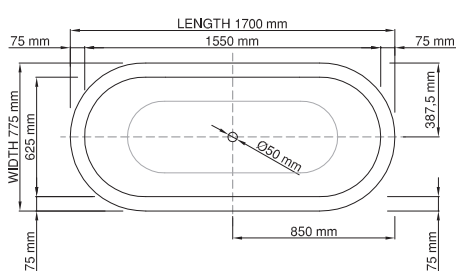

Base dimensions: 930mm x 654mm
 Edge width: 10mm - 20mm
 Waste diameter: 50mm
 Weight: 33kg
 Tap holes: No tap hole

Shipping information

Packing dimensions: 1790mm x 850mm x 670mm
 Shipping mass: 83kg

wide-edge

Base dimensions: 1000mm x 429mm
 Edge width: 20mm
 Waste diameter: 50mm
 Weight: 94kg

Shipping information

Packing dimensions: 1895mm x 965mm x 780mm
 Shipping mass: 144kg

thin-edge

Size (l) x (w) x (h): 1800mm x 750mm x 506mm
 Waste to floor: 130mm
 Water capacity: 336 L
 Overflow: Internal overflow / No overflow
 Material: DADOquartz®
 Finish: Matte / Polished

Base dimensions: 1298mm x 555mm
 Edge width: 20mm
 Waste diameter: 50mm
 Weight: 89kg

Shipping information

Packing dimensions: 1895mm x 965mm x 780mm
 Shipping mass: 144kg

DADOquartz®

liberty bathtub / no feet

wide-edge

Product code: SBM142
Size (l) x (w) x (h): 1700mm x 775mm x 528mm
Water capacity: 265 L
Overflow: Internal overflow / No overflow
Material: DADOquartz®
Finish: Matte / Polished

Base dimensions: 1283mm x 505mm
Edge width: 8mm
Waste diameter: 50mm
Weight: 59kg