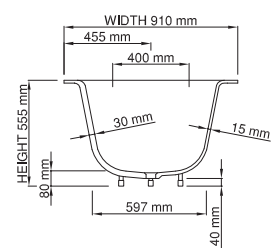

Product code: SBM137
Size (l) x (w) x (h): 1800mm x 910mm x 555mm
Waste to floor: 40mm
Water capacity: 293 L
Overflow: Internal Overflow / No overflow
Material: DADOquartz®
Finish: Matte / Polished

Base dimensions: 1147mm x 597mm
Edge width: 15mm - 30mm
Waste diameter: 50mm
Weight: 53kg
Tap holes: No tap hole

Shipping information

Packing dimensions: 1820mm x 1190mm x 730mm
Shipping mass: 103kg