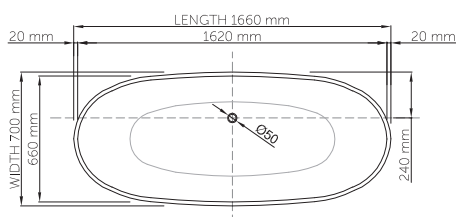

Base dimensions: 1535mm x 690mm
 Edge width: 65mm
 Waste diameter: 50mm
 Weight: 135kg

Shipping information

Packing dimensions: 1800mm x 900mm x 810mm
 Shipping mass: 185kg

thin-edge

Product code: SBM066
 Size (l) x (w) x (h): 1715mm x 830mm x 535/630mm
 Waste to floor: 115mm
 Water capacity: 290 L
 Overflow: Internal Overflow / No overflow
 Material: DADOquartz®
 Finish: Matte / Polished

Base dimensions: 715mm x 450mm
 Edge width: 20mm
 Waste diameter: 50mm
 Weight: 90kg

Shipping information

Packing dimensions: 1800mm x 910mm x 770mm
 Shipping mass: 140kg

wide-edge

Product code: SBM084
 Size (l) x (w) x (h): 1650mm x 735mm x 770/580mm
 Waste to floor: 165mm
 Water capacity: 110 L
 Overflow: Internal Overflow / No overflow
 Material: DADOquartz®
 Finish: Matte / Polished

Base dimensions: 980mm x 360mm
 Edge width: 75mm
 Waste diameter: 50mm
 Weight: 55kg

Shipping information

Packing dimensions: 1720mm x 750mm on a base
 Shipping mass: 105kg

thin-edge

Product code: SBM064
 Size (l) x (w) x (h): 1660mm x 700mm x 530mm
 Waste to floor: 120mm
 Water capacity: 260 L
 Overflow: Internal Overflow / No overflow
 Material: DADOquartz®
 Finish: Matte / Polished