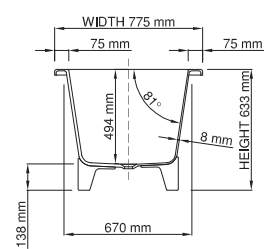

Product code: SBM142
Modern feet code: SBM142PWMF / SBM142GWMF
Size (l) x (w) x (h): 1700mm x 775mm x 633mm
Waste to floor: 138mm
Water capacity: 265 L
Overflow: Internal overflow / No overflow
Material: DADOquartz®
Finish: Matte / Polished
Base dimensions bathtub: 1283mm x 505mm

Base dimensions feet: 1592 x 670mm
Edge width: 8mm
Waste diameter: 50mm
Weight: 64.24kg

Shipping information

Packing dimensions bathtub: 1821mm x 1295mm x 909mm
Shipping mass bathtub: 109kg
Packing dimensions feet: 500mm x 300mm x 400mm
Shipping mass feet: 5.24kg

www.dadoquartzbathware.com