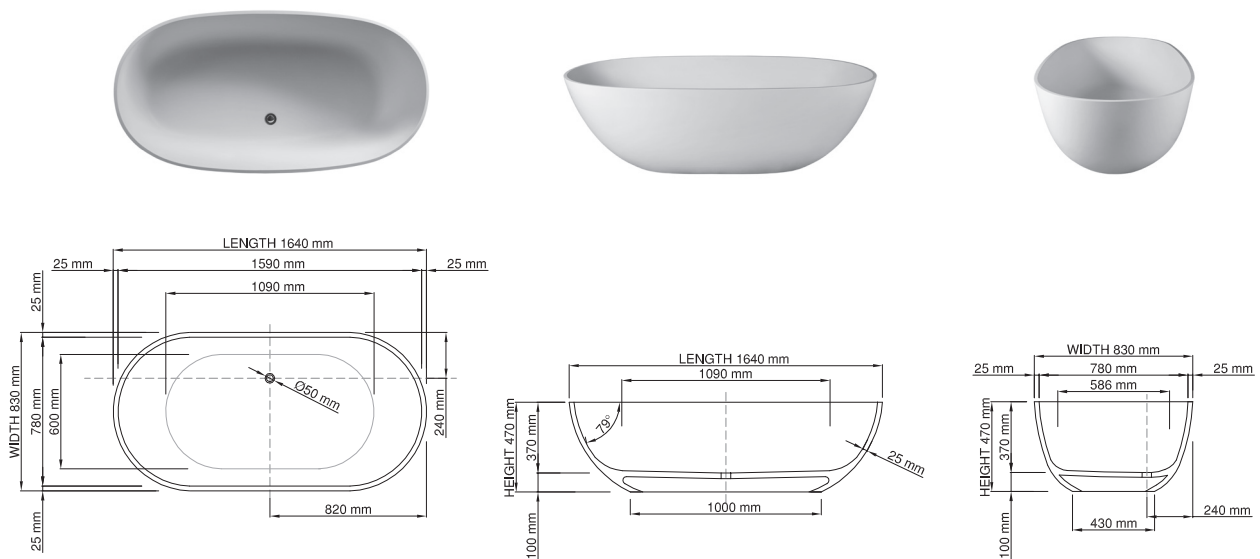

Base dimensions: 1080mm x 530mm
 Edge width: 127.5mm
 Waste diameter: 50mm
 Weight: 122.5kg

Shipping information

Packing dimensions: 1950mm x 1275mm x 760mm
 Shipping mass: 172.5kg

wide-edge

Product code: SBM052
 Size (l) x (w) x (h): 1800mm x 800mm x 600mm
 Waste to floor: 60mm
 Water capacity: 250 L
 Overflow: Internal Overflow / No overflow
 Material: DADOquartz®
 Finish: Matte / Polished

Base dimensions: 1800mm x 800mm
 Edge width: 60mm
 Waste diameter: 50mm
 Weight: 145kg

Shipping information

Packing dimensions: 1800mm x 870mm x 730mm
 Shipping mass: 195kg

thin-edge

Product code: SBM060/1500
 Size (l) x (w) x (h): 1500mm x 750mm x 600mm
 Waste to floor: 130mm
 Water capacity: 286 L
 Overflow: Internal Overflow / No overflow
 Material: DADOquartz®
 Finish: Matte / Polished

Base dimensions: 833mm x 429mm
 Edge width: 20mm
 Waste diameter: 50mm
 Weight: 78kg

Shipping information

Packing dimensions: 1680mm x 965mm x 730mm
 Shipping mass: 128kg

thin-edge

thin-edge

Product code: SBM059
 Size (l) x (w) x (h): 1640mm x 830mm x 470mm
 Waste to floor: 130mm
 Water capacity: 257 L
 Overflow: Internal overflow / No overflow
 Material: DADOquartz®
 Finish: Matte / Polished

Base dimensions: 1000mm x 430mm
 Edge width: 25mm
 Waste diameter: 50mm
 Weight: 80kg

Shipping information

Packing dimensions: 1790mm x 850mm x 670mm
 Shipping mass: 130kg

drop-in

Product code: SBM135
 Size (l) x (w) x (h): 1530mm x 820mm x 500mm
 Waste to floor: 30mm
 Water capacity: 258 L
 Overflow: Internal Overflow / No overflow
 Material: DADOquartz®
 Finish: Matte / Polished