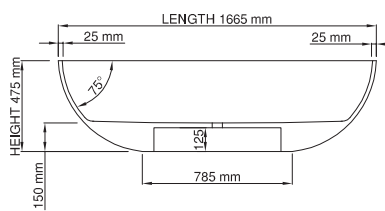

Base dimensions: 1080mm x 530mm
 Edge width: 127.5mm
 Waste diameter: 50mm
 Weight: 122.5kg

Shipping information

Packing dimensions: 1950mm x 1275mm x 760mm
 Shipping mass: 172.5kg

wide-edge

Product code: SBM052
 Size (l) x (w) x (h): 1800mm x 800mm x 600mm
 Waste to floor: 60mm
 Water capacity: 250 L
 Overflow: Internal Overflow / No overflow
 Material: DADOquartz®
 Finish: Matte / Polished

Base dimensions: 1800mm x 800mm
 Edge width: 60mm
 Waste diameter: 50mm
 Weight: 145kg

Shipping information

Packing dimensions: 1800mm x 870mm x 730mm
 Shipping mass: 195kg

thin-edge

Product code: SBM060/1500
 Size (l) x (w) x (h): 1500mm x 750mm x 600mm
 Waste to floor: 130mm
 Water capacity: 286 L
 Overflow: Internal Overflow / No overflow
 Material: DADOquartz®
 Finish: Matte / Polished

Base dimensions: 720mm x 417mm
 Edge width: 20mm
 Waste diameter: 50mm
 Weight: 90kg

Shipping information

Packing dimensions: 1680mm x 965mm x 730mm
 Shipping mass: 140kg

thin-edge

Product code: SBM060
 Size (l) x (w) x (h): 1665mm x 750mm x 475mm
 Waste to floor: 125mm
 Water capacity: 250 L
 Overflow: Internal overflow / No overflow
 Material: DADOquartz®
 Finish: Matte / Polished

Base dimensions: 785mm x 420mm
 Edge width: 25mm
 Waste diameter: 50mm
 Weight: 80kg

Shipping information

Packing dimensions: 1800mm x 850mm x 700mm
 Shipping mass: 130kg

thin-edge

Product code: SBM060/1700
 Size (l) x (w) x (h): 1700mm x 750mm x 500mm
 Waste to floor: 125mm
 Water capacity: 250 L
 Overflow: Internal overflow / No overflow
 Material: DADOquartz®
 Finish: Matte / Polished