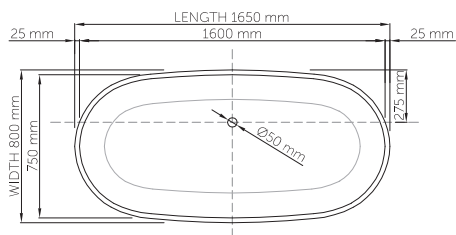

Base dimensions: 785mm x 420mm
 Edge width: 25mm
 Waste diameter: 50mm
 Weight: 80kg

Shipping information

Packing dimensions: 1800mm x 850mm x 700mm
 Shipping mass: 130kg

thin-edge

Product code: SBM060/1800
 Size (l) x (w) x (h): 1800mm x 750mm x 600mm
 Waste to floor: 130mm
 Water capacity: 345 L
 Overflow: Internal overflow / No overflow
 Material: DADOquartz®
 Finish: Matte / Polished

Base dimensions: 840mm x 420mm
 Edge width: 20mm
 Waste diameter: 50mm
 Weight: 93kg

Shipping information

Packing dimensions: 1880mm x 970mm x 750mm
 Shipping mass: 143kg

wide-edge

Product code: SBM041
 Size (l) x (w) x (h): 1710mm x 940mm x 550mm
 Waste to floor: 90mm
 Water capacity: 250 L
 Overflow: Internal overflow / No overflow
 Material: DADOquartz®
 Finish: Matte / Polished

Base dimensions: 785mm x 420mm
 Edge width: 85mm
 Waste diameter: 50mm
 Weight: 90kg

Shipping information

Packing dimensions: 1790mm x 980mm x 680mm
 Shipping mass: 140kg

thin-edge

Product code: SBM076
 Size (l) x (w) x (h): 1500mm x 780mm x 540mm
 Waste to floor: 130mm
 Water capacity: 275 L
 Overflow: Internal Overflow / No overflow
 Material: DADOquartz®
 Finish: Matte / Polished

Base dimensions: 1340mm x 620mm
 Edge width: 15mm
 Waste diameter: 50mm
 Weight: 80kg

Shipping information

Packing dimensions: 1550mm x 830mm x 700mm
 Shipping mass: 130kg

thin-edge

Product code: SBM134
 Size (l) x (w) x (h): 1650mm x 800mm x 600mm
 Waste to floor: 130mm
 Water capacity: 295 L
 Overflow: Internal Overflow / No overflow
 Material: DADOquartz®
 Finish: Matte / Polished