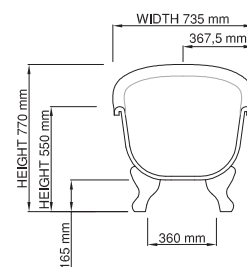

Base dimensions bathtub: 1283mm x 505mm
 Base dimensions plinth: 1331mm x 553mm
 Edge width: 8mm
 Waste diameter: 50mm
 Weight: 90.23kg
Shipping information
 Packing dimensions: 1821mm x 1295mm x 909mm
 Shipping mass: 140.23kg

Base dimensions: 1260mm x 450mm
 Edge width: 100mm
 Waste diameter: 50mm
 Weight: 130kg

Shipping information

Packing dimensions: 1960mm x 1310mm x 700mm
 Shipping mass: 165kg

wide-edge

Product code: SBM054
 Size (l) x (w) x (h): 1760mm x 800mm x 595mm
 Waste to floor: 130mm
 Water capacity: 280 L
 Overflow: Internal overflow / No overflow
 Material: DADOquartz®
 Finish: Matte / Polished

Base dimensions: 1535mm x 690mm
 Edge width: 65mm
 Waste diameter: 50mm
 Weight: 135kg

Shipping information

Packing dimensions: 1800mm x 900mm x 810mm
 Shipping mass: 185kg

thin-edge

Product code: SBM066
 Size (l) x (w) x (h): 1715mm x 830mm x 535/630mm
 Waste to floor: 115mm
 Water capacity: 290 L
 Overflow: Internal Overflow / No overflow
 Material: DADOquartz®
 Finish: Matte / Polished

Base dimensions: 715mm x 450mm
 Edge width: 20mm
 Waste diameter: 50mm
 Weight: 90kg

Shipping information

Packing dimensions: 1800mm x 910mm x 770mm
 Shipping mass: 140kg

wide-edge

Product code: SBM084
 Size (l) x (w) x (h): 1650mm x 735mm x 770/580mm
 Waste to floor: 165mm
 Water capacity: 110 L
 Overflow: Internal Overflow / No overflow
 Material: DADOquartz®
 Finish: Matte / Polished