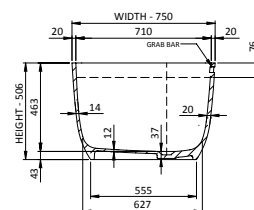

Base dimensions: 930mm x 654mm
 Edge width: 10mm - 20mm
 Waste diameter: 50mm
 Weight: 33kg
 Tap holes: No tap hole

Shipping information

Packing dimensions: 1790mm x 850mm x 670mm
 Shipping mass: 83kg

wide-edge

Base dimensions: 1520mm x 595mm
 Edge width: 20mm
 Waste diameter: 50mm
 Weight: 80kg

Shipping information

Packing dimensions: 1900mm x 1000mm x 665mm
 Shipping mass: 1kg

thin-edge

Product code: SBM075
Size (l) x (w) x (h): 1556mm x 828mm x 609mm
Waste to floor: 147mm
Water capacity: 290 L
Overflow: Internal Overflow / No overflow
Material: DADOquartz®
Finish: Matte / Polished

Base dimensions: 1403mm x 676mm
Edge width: 10mm
Waste diameter: 50mm
Weight: 75kg

Shipping information

Packing dimensions: 1600mm x 880mm x 750mm
Shipping mass: 125kg

thin-edge

Product code: SBM084
 Size (l) x (w) x (h): 1800mm x 800mm x 600mm
 Waste to floor: 130mm
 Water capacity: 352 L
 Overflow: Internal Overflow / No overflow
 Material: DADOquartz®
 Finish: Matte / Polished

Base dimensions: 1000mm x 429mm
 Edge width: 20mm
 Waste diameter: 50mm
 Weight: 94kg

Shipping information

Packing dimensions: 1895mm x 965mm x 780mm
 Shipping mass: 144kg

thin-edge

Size (l) x (w) x (h): 1800mm x 750mm x 506mm
 Waste to floor: 130mm
 Water capacity: 336 L
 Overflow: Internal overflow / No overflow
 Material: DADOquartz®
 Finish: Matte / Polished