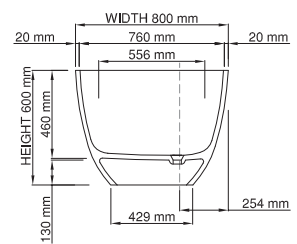

Base dimensions: 1248mm x 560mm
 Edge width: 10mm - 21mm
 Waste diameter: 50mm - fits Bespoke 40mm plug
 Weight: 60kg
 Tap holes: No tap hole
Shipping information
 Packing dimensions: 1820mm x 1620mm x 910mm
 Shipping mass: 110kg

Base dimensions: 1330mm x 562mm
 Edge width: 10mm - 21mm
 Waste diameter: 50mm
 Weight: 64kg
 Tap holes: No tap hole

Shipping information

Packing dimensions: 1820mm x 1620mm x 910mm
 Shipping mass: 114kg

Base dimensions: 1147mm x 597mm
 Edge width: 15mm - 30mm
 Waste diameter: 50mm
 Weight: 53kg
 Tap holes: No tap hole

Shipping information

Packing dimensions: 1820mm x 1190mm x 730mm
 Shipping mass: 103kg

Base dimensions: 1220mm x 520mm
 Edge width: 30mm
 Waste diameter: 50mm
 Weight: 120kg

Shipping information

Packing dimensions: 1680mm x 800mm x 660mm
 Shipping mass: 170kg

thin-edge

Product code: SBM059/1500
 Size (l) x (w) x (h): 1500mm x 800mm x 600mm
 Waste to floor: 130mm
 Water capacity: 300 L
 Overflow: Internal overflow / No overflow
 Material: DADOquartz®
 Finish: Matte / Polished