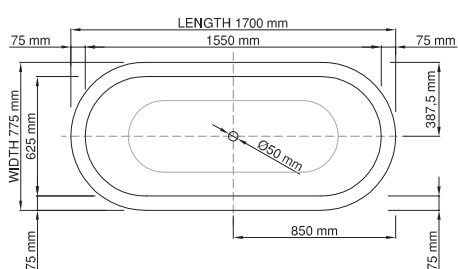

Base dimensions feet:	1592 x 670mm
Edge width:	8mm
Waste diameter:	50mm
Weight:	79.84kg

Shipping information

Packing dimensions bathtub:	1821mm x 1295mm x 909mm
Shipping mass bathtub:	109kg
Packing dimensions feet:	500mm x 300mm x 400mm
Shipping mass feet:	20.84kg

Base dimensions feet: 1592 x 670mm
Edge width: 8mm
Waste diameter: 50mm
Weight: 68.2kg

Shipping information

Packing dimensions bathtub: 1821mm x 1295mm x 909mm
Shipping mass bathtub: 109kg
Packing dimensions feet: 500mm x 300mm x 400mm
Shipping mass feet: 9.2kg

www.dadoquartzbathware.com

DADOquartz®

liberty bathtub / modern feet

wide-edge

Product code: SBM142
 Modern feet code: SBM142PWMF / SBM142GWMF
 Size (l) x (w) x (h): 1700mm x 775mm x 633mm
 Waste to floor: 138mm
 Water capacity: 265 L
 Overflow: Internal overflow / No overflow
 Material: DADOquartz®
 Finish: Matte / Polished
 Base dimensions bathtub: 1283mm x 505mm

Base dimensions feet: 1592 x 670mm
 Edge width: 8mm
 Waste diameter: 50mm
 Weight: 64.24kg

Shipping information

Packing dimensions bathtub: 1821mm x 1295mm x 909mm
 Shipping mass bathtub: 109kg
 Packing dimensions feet: 500mm x 300mm x 400mm
 Shipping mass feet: 5.24kg