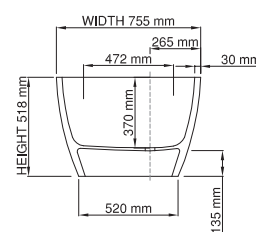

Product code: SBM018
Size (l) x (w) x (h): 1600mm x 755mm x 518mm
Waste to floor: 134mm
Water capacity: 230 L
Overflow: Internal Overflow / No overflow
Material: DADOquartz®
Finish: Matte / Polished

Base dimensions: 1220mm x 520mm
Edge width: 30mm
Waste diameter: 50mm
Weight: 120kg

Shipping information

Packing dimensions: 1680mm x 800mm x 660mm
Shipping mass: 170kg