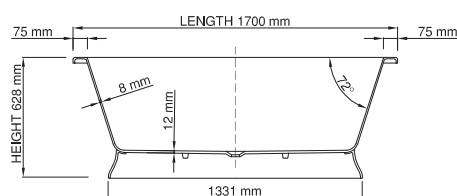

Product code: SBM142
Plinth code: SBM142PWPL / SBM142GWPL
Size (l) x (w) x (h): 1700mm x 775mm x 628mm
Waste to floor: 135mm
Water capacity: 265 L
Overflow: Internal Overflow / No overflow
Material: DADOquartz®
Finish: Matte / Polished

Base dimensions bathtub: 1283mm x 505mm
Base dimensions plinth: 1331mm x 553mm
Edge width: 8mm
Waste diameter: 50mm
Weight: 90.23kg
Shipping information
Packing dimensions: 1821mm x 1295mm x 909mm
Shipping mass: 140.23kg