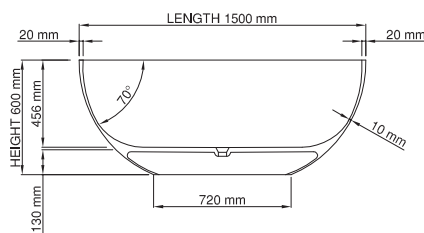

Base dimensions: 1080mm x 530mm
 Edge width: 127.5mm
 Waste diameter: 50mm
 Weight: 122.5kg

Shipping information

Packing dimensions: 1950mm x 1275mm x 760mm
 Shipping mass: 172.5kg

wide-edge

Product code: SBM052
 Size (l) x (w) x (h): 1800mm x 800mm x 600mm
 Waste to floor: 60mm
 Water capacity: 250 L
 Overflow: Internal Overflow / No overflow
 Material: DADOquartz®
 Finish: Matte / Polished

Base dimensions: 1800mm x 800mm
 Edge width: 60mm
 Waste diameter: 50mm
 Weight: 145kg

Shipping information

Packing dimensions: 1800mm x 870mm x 730mm
 Shipping mass: 195kg

thin-edge

Product code: SBM060/1500
 Size (l) x (w) x (h): 1500mm x 750mm x 600mm
 Waste to floor: 130mm
 Water capacity: 286 L
 Overflow: Internal Overflow / No overflow
 Material: DADOquartz®
 Finish: Matte / Polished

Base dimensions: 720mm x 417mm
 Edge width: 20mm
 Waste diameter: 50mm
 Weight: 90kg

Shipping information

Packing dimensions: 1680mm x 965mm x 730mm
 Shipping mass: 140kg

thin-edge

Product code: SBM060
 Size (l) x (w) x (h): 1665mm x 750mm x 475mm
 Waste to floor: 125mm
 Water capacity: 250 L
 Overflow: Internal overflow / No overflow
 Material: DADOquartz®
 Finish: Matte / Polished

Base dimensions: 785mm x 420mm
 Edge width: 25mm
 Waste diameter: 50mm
 Weight: 80kg

Shipping information

Packing dimensions: 1800mm x 850mm x 700mm
 Shipping mass: 130kg

thin-edge

Product code: SBM060/1700
 Size (l) x (w) x (h): 1700mm x 750mm x 500mm
 Waste to floor: 125mm
 Water capacity: 250 L
 Overflow: Internal overflow / No overflow
 Material: DADOquartz®
 Finish: Matte / Polished