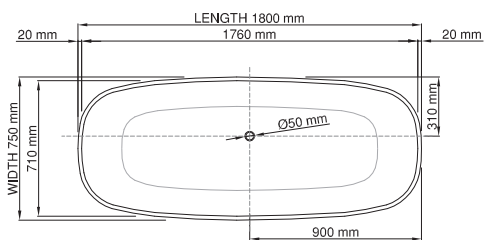

Base dimensions: 720mm x 417mm
 Edge width: 20mm
 Waste diameter: 50mm
 Weight: 90kg

Shipping information

Packing dimensions: 1680mm x 965mm x 730mm
 Shipping mass: 140kg

thin-edge

Product code: SBM060
 Size (l) x (w) x (h): 1665mm x 750mm x 475mm
 Waste to floor: 125mm
 Water capacity: 250 L
 Overflow: Internal overflow / No overflow
 Material: DADOquartz®
 Finish: Matte / Polished

Base dimensions: 785mm x 420mm
 Edge width: 25mm
 Waste diameter: 50mm
 Weight: 80kg

Shipping information

Packing dimensions: 1800mm x 850mm x 700mm
 Shipping mass: 130kg

thin-edge

Product code: SBM060/1700
 Size (l) x (w) x (h): 1700mm x 750mm x 500mm
 Waste to floor: 125mm
 Water capacity: 250 L
 Overflow: Internal overflow / No overflow
 Material: DADOquartz®
 Finish: Matte / Polished

Base dimensions: 785mm x 420mm
 Edge width: 25mm
 Waste diameter: 50mm
 Weight: 80kg

Shipping information

Packing dimensions: 1800mm x 850mm x 700mm
 Shipping mass: 130kg

thin-edge

Product code: SBM060/1800
 Size (l) x (w) x (h): 1800mm x 750mm x 600mm
 Waste to floor: 130mm
 Water capacity: 345 L
 Overflow: Internal overflow / No overflow
 Material: DADOquartz®
 Finish: Matte / Polished

Base dimensions: 840mm x 420mm
 Edge width: 20mm
 Waste diameter: 50mm
 Weight: 93kg

Shipping information

Packing dimensions: 1880mm x 970mm x 750mm
 Shipping mass: 143kg

wide-edge

Product code: SBM041
 Size (l) x (w) x (h): 1710mm x 940mm x 550mm
 Waste to floor: 90mm
 Water capacity: 250 L
 Overflow: Internal overflow / No overflow
 Material: DADOquartz®
 Finish: Matte / Polished