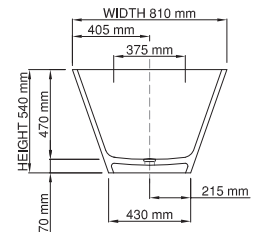

Base dimensions: 1340mm x 620mm
 Edge width: 15mm
 Waste diameter: 50mm
 Weight: 80kg

Shipping information

Packing dimensions: 1550mm x 830mm x 700mm
 Shipping mass: 130kg

thin-edge

Product code: SBM134
 Size (l) x (w) x (h): 1650mm x 800mm x 600mm
 Waste to floor: 130mm
 Water capacity: 295 L
 Overflow: Internal Overflow / No overflow
 Material: DADOquartz®
 Finish: Matte / Polished

Base dimensions: 1000mm x 560mm
 Edge width: 25mm
 Waste diameter: 50mm
 Weight: 78kg

Shipping information

Packing dimensions: 1820mm x 910mm x 700mm
 Shipping mass: 128kg

thin-edge

Product code: SBM039
 Size (l) x (w) x (h): 1700mm x 770mm x 580mm
 Waste to floor: 127.5mm
 Water capacity: 285 L
 Overflow: Internal Overflow / No overflow
 Material: DADOquartz®
 Finish: Matte / Polished

Base dimensions: 1300mm x 520mm
 Edge width: 25mm
 Waste diameter: 50mm
 Weight: 91kg

Shipping information

Packing dimensions: 1820mm x 850mm x 720mm
 Shipping mass: 141kg

thin-edge

Product code: SBM046
 Size (l) x (w) x (h): 1590mm x 810mm x 540mm
 Waste to floor: 70mm
 Water capacity: 291 L
 Overflow: Internal overflow / No overflow
 Material: DADOquartz®
 Finish: Matte / Polished

Base dimensions: 840mm x 430mm
 Edge width: 25mm
 Waste diameter: 50mm
 Weight: 100kg

Shipping information

Packing dimensions: 1680mm x 850mm x 710mm
 Shipping mass: 150kg

drop-in

Product code: SBM138
 Size (l) x (w) x (h): 1600mm x 800mm x 500mm
 Waste to floor: 5mm
 Water capacity: 270 L
 Overflow: No overflow
 Material: DADOquartz®
 Finish: Matte / Polished