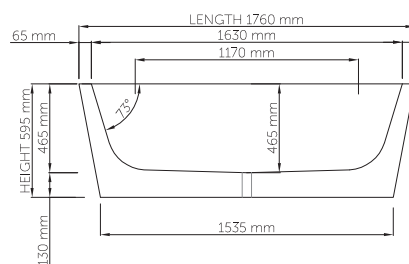

Base dimensions: 1420mm x 600mm
 Edge width: 60mm
 Waste diameter: 50mm - fits Bespoke 40mm plug
 Weight: 100kg

Shipping information

Packing dimensions: 1790mm x 930mm x 690mm
 Shipping mass: 150kg

thin-edge

Base dimensions: 1000mm x 400mm
 Edge width: 25mm
 Waste diameter: 50mm - fits Bespoke 40mm plug
 Weight: 75kg

Shipping information

Packing dimensions: 1655mm x 1010mm x 1090mm
 Shipping mass: 125kg

wide-edge

Base dimensions: 750mm x 420mm
Edge width: 15mm
Waste diameter: 50mm
Weight: 60kg

Shipping information

Packing dimensions: 1680mm x 780mm x 640mm
Shipping mass: 110kg

wide-edge

Product code: SBM071
 Size (l) x (w) x (h): 1905mm x 1260mm x 540mm
 Waste to floor: 130mm
 Water capacity: 275 L
 Overflow: Internal overflow / No overflow
 Material: DADOquartz®
 Finish: Matte / Polished

Base dimensions: 1260mm x 450mm
 Edge width: 100mm
 Waste diameter: 50mm
 Weight: 130kg

Shipping information

Packing dimensions: 1960mm x 1310mm x 700mm
 Shipping mass: 165kg

wide-edge

Product code: SBM054
 Size (l) x (w) x (h): 1760mm x 800mm x 595mm
 Waste to floor: 130mm
 Water capacity: 280 L
 Overflow: Internal overflow / No overflow
 Material: DADOquartz®
 Finish: Matte / Polished