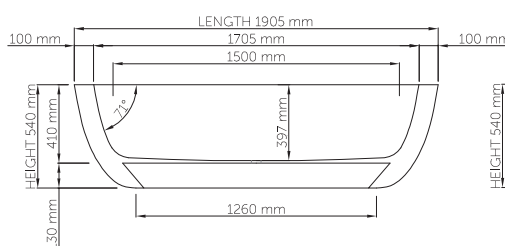

Base dimensions: 1420mm x 600mm
 Edge width: 60mm
 Waste diameter: 50mm - fits Bespoke 40mm plug
 Weight: 100kg

Shipping information

Packing dimensions: 1790mm x 930mm x 690mm
 Shipping mass: 150kg

thin-edge

Base dimensions: 1000mm x 400mm
 Edge width: 25mm
 Waste diameter: 50mm - fits Bespoke 40mm plug
 Weight: 75kg

Shipping information

Packing dimensions: 1655mm x 1010mm x 1090mm
 Shipping mass: 125kg

wide-edge

Base dimensions: 895mm x 430mm
 Edge width: 80mm
 Waste diameter: 50mm
 Weight: 90kg

Shipping information

Packing dimensions: 1860mm x 840mm x 660mm
 Shipping mass: 140kg

thin-edge

Product code: SBM079
Size (l) x (w) x (h): 1625mm x 730mm x 470mm
Water capacity: 287 L
Overflow: Internal Overflow / No overflow
Material: DADOquartz®
Finish: Matte / Polished

Base dimensions: 750mm x 420mm
Edge width: 15mm
Waste diameter: 50mm
Weight: 60kg

Shipping information

Packing dimensions: 1680mm x 780mm x 640mm
Shipping mass: 110kg

wide-edge

Product code: SBM071
 Size (l) x (w) x (h): 1905mm x 1260mm x 540mm
 Waste to floor: 130mm
 Water capacity: 275 L
 Overflow: Internal overflow / No overflow
 Material: DADOquartz®
 Finish: Matte / Polished