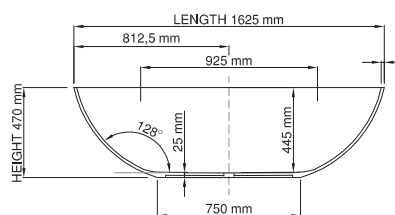

Base dimensions bathtub: 1283mm x 505mm
 Base dimensions plinth: 1331mm x 553mm
 Edge width: 8mm
 Waste diameter: 50mm
 Weight: 90.23kg
Shipping information
 Packing dimensions: 1821mm x 1295mm x 909mm
 Shipping mass: 140.23kg

Base dimensions: 1420mm x 600mm
 Edge width: 60mm
 Waste diameter: 50mm - fits Bespoke 40mm plug
 Weight: 100kg

Shipping information

Packing dimensions: 1790mm x 930mm x 690mm
 Shipping mass: 150kg

thin-edge

Base dimensions: 1000mm x 400mm
 Edge width: 25mm
 Waste diameter: 50mm - fits Bespoke 40mm plug
 Weight: 75kg

Shipping information

Packing dimensions: 1655mm x 1010mm x 1090mm
 Shipping mass: 125kg

wide-edge

Base dimensions: 895mm x 430mm
 Edge width: 80mm
 Waste diameter: 50mm
 Weight: 90kg

Shipping information

Packing dimensions: 1860mm x 840mm x 660mm
 Shipping mass: 140kg

thin-edge

Product code: SBM079
Size (l) x (w) x (h): 1625mm x 730mm x 470mm
Water capacity: 287 L
Overflow: Internal Overflow / No overflow
Material: DADOquartz®
Finish: Matte / Polished