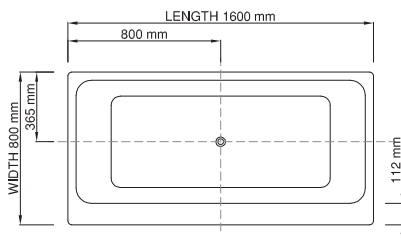

Base dimensions: 1000mm x 560mm
 Edge width: 25mm
 Waste diameter: 50mm
 Weight: 78kg

Shipping information

Packing dimensions: 1820mm x 910mm x 700mm
 Shipping mass: 128kg

thin-edge

Product code: SBM039
 Size (l) x (w) x (h): 1700mm x 770mm x 580mm
 Waste to floor: 127.5mm
 Water capacity: 285 L
 Overflow: Internal Overflow / No overflow
 Material: DADOquartz®
 Finish: Matte / Polished

Base dimensions: 1300mm x 520mm
 Edge width: 25mm
 Waste diameter: 50mm
 Weight: 91kg

Shipping information

Packing dimensions: 1820mm x 850mm x 720mm
 Shipping mass: 141kg

thin-edge

Product code: SBM046
 Size (l) x (w) x (h): 1590mm x 810mm x 540mm
 Waste to floor: 70mm
 Water capacity: 291 L
 Overflow: Internal overflow / No overflow
 Material: DADOquartz®
 Finish: Matte / Polished

Base dimensions: 840mm x 430mm
 Edge width: 25mm
 Waste diameter: 50mm
 Weight: 100kg

Shipping information

Packing dimensions: 1680mm x 850mm x 710mm
 Shipping mass: 150kg

drop-in

Product code: SBM138
 Size (l) x (w) x (h): 1600mm x 800mm x 500mm
 Waste to floor: 5mm
 Water capacity: 270 L
 Overflow: No overflow
 Material: DADOquartz®
 Finish: Matte / Polished

Base dimensions: 1248mm x 560mm
 Edge width: 10mm - 21mm
 Waste diameter: 50mm - fits Bespoke 40mm plug
 Weight: 60kg
 Tap holes: No tap hole
Shipping information
 Packing dimensions: 1820mm x 1620mm x 910mm
 Shipping mass: 110kg