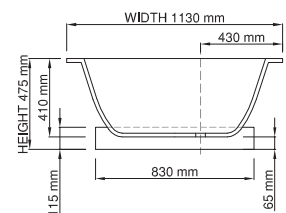

Product code: SBM022
Size (l) x (w) x (h): 1850mm x 1130mm x 475mm
Waste to floor: 65mm
Water capacity: 275 L
Overflow: Internal overflow / No overflow
Material: DADOquartz®
Finish: Matte / Polished

Base dimensions: 970mm x 830mm
Edge width: 20mm
Waste diameter: 50mm
Weight: 95kg

Shipping information

Packing dimensions: 1930mm x 1160mm x 650mm
Shipping mass: 145kg