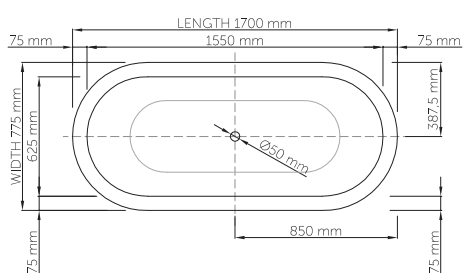

Product code: SBM142
Claw feet code: SBM142PWCF / SBM142GWCF
Size (l) x (w) x (h): 1700mm x 775mm x 650mm
Waste to floor: 155mm
Water capacity: 265 L
Overflow: Internal overflow / No overflow
Material: DADOquartz®
Finish: Matte / Polished
Base dimensions bathtub: 1283mm x 505mm

Base dimensions feet: 1592 x 670mm
Edge width: 8mm
Waste diameter: 50mm
Weight: 68.2kg

Shipping information

Packing dimensions bathtub: 1821mm x 1295mm x 909mm
Shipping mass bathtub: 109kg
Packing dimensions feet: 500mm x 300mm x 400mm
Shipping mass feet: 9.2kg

www.dadoquartzbathware.com