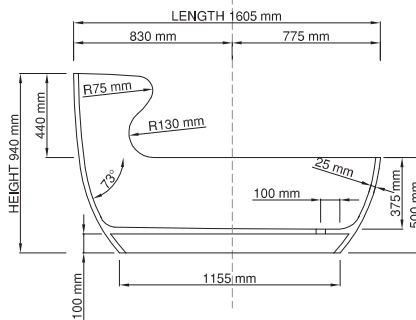

Product code: SBM067
Size (l) x (w) x (h): 1605mm x 960mm x 940mm
Waste to floor: 100mm
Water capacity: 300 L
Overflow: Internal overflow / No overflow
Material: DADOquartz®
Finish: Matte / Polished

Base dimensions: 1155mm x 600mm
Edge width: 25mm
Waste diameter: 50mm
Weight: 98kg

Shipping information

Packing dimensions: 1655mm x 1010mm x 1090mm
Shipping mass: 148kg