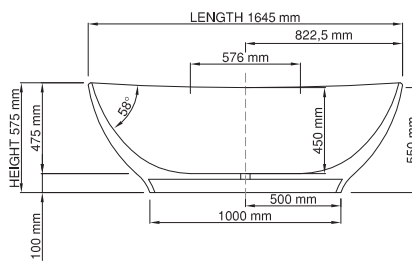

Base dimensions bathtub: 1283mm x 505mm
 Base dimensions plinth: 1331mm x 553mm
 Edge width: 8mm
 Waste diameter: 50mm
 Weight: 90.23kg
Shipping information
 Packing dimensions: 1821mm x 1295mm x 909mm
 Shipping mass: 140.23kg

Base dimensions: 1400mm x 690mm
 Edge width: 10mm
 Waste diameter: 50mm
 Weight: 96kg

Shipping information

Packing dimensions: 1795mm x 965mm x 830mm
 Shipping mass: 150kg

thin-edge

Product code: SBM067
 Size (l) x (w) x (h): 1605mm x 960mm x 940mm
 Waste to floor: 100mm
 Water capacity: 300 L
 Overflow: Internal overflow / No overflow
 Material: DADOquartz®
 Finish: Matte / Polished

Base dimensions: 1155mm x 600mm
 Edge width: 25mm
 Waste diameter: 50mm
 Weight: 98kg

Shipping information

Packing dimensions: 1655mm x 1010mm x 1090mm
 Shipping mass: 148kg

wide-edge

Product code: SBM040
 Size (l) x (w) x (h): 1710mm x 890mm x 570mm
 Waste to floor: 120mm
 Water capacity: 195 L
 Overflow: Internal Overflow / No overflow
 Material: DADOquartz®
 Finish: Matte / Polished

Base dimensions: 1420mm x 600mm
 Edge width: 60mm
 Waste diameter: 50mm - fits Bespoke 40mm plug
 Weight: 100kg

Shipping information

Packing dimensions: 1790mm x 930mm x 690mm
 Shipping mass: 150kg

thin-edge