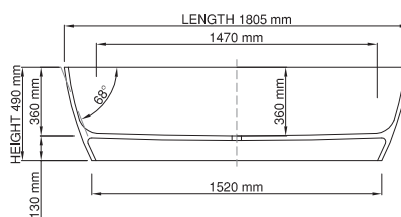

Base dimensions: 930mm x 654mm
 Edge width: 10mm - 20mm
 Waste diameter: 50mm
 Weight: 33kg
 Tap holes: No tap hole

Shipping information

Packing dimensions: 1790mm x 850mm x 670mm
 Shipping mass: 83kg

wide-edge

Base dimensions: 890mm x 500mm
 Edge width: 80mm
 Waste diameter: 50mm
 Weight: 100kg

Shipping information

Packing dimensions: 2040mm x 1000mm x 660mm
 Shipping mass: 150kg

thin-edge

Product code: SBM070
 Size (l) x (w) x (h): 1550mm x 800mm x 570mm
 Waste to floor: 130mm
 Water capacity: 257 L
 Overflow: Internal Overflow / No overflow
 Material: DADOquartz®
 Finish: Matte / Polished

Base dimensions: 875mm x 597.5mm
 Edge width: 30mm
 Waste diameter: 50mm
 Weight: 80kg

Shipping information

Packing dimensions: 1590mm x 855mm x 810mm
 Shipping mass: 130kg

thin-edge

Product code: SBM082
 Size (l) x (w) x (h): 1500mm x 800mm x 465mm
 Water capacity: 265 L
 Overflow: Internal Overflow / No overflow
 Material: DADOquartz®
 Finish: Matte / Polished

Base dimensions: 1040mm x 560mm
 Edge width: 15mm
 Waste diameter: 50mm
 Weight: 62kg

Shipping information

Packing dimensions: 1550mm x 850mm x 630mm
 Shipping mass: 112kg

thin-edge

Product code: SBM065
 Size (l) x (w) x (h): 1805mm x 820mm x 490mm
 Waste to floor: 130mm
 Water capacity: 280 L
 Overflow: Internal overflow / No overflow
 Material: DADOquartz®
 Finish: Matte / Polished