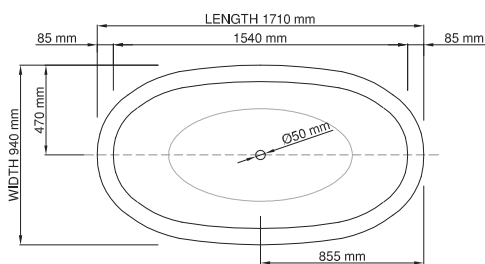

Base dimensions: 1080mm x 530mm
 Edge width: 127.5mm
 Waste diameter: 50mm
 Weight: 122.5kg

Shipping information

Packing dimensions: 1950mm x 1275mm x 760mm
 Shipping mass: 172.5kg

wide-edge

Product code: SBM052
 Size (l) x (w) x (h): 1800mm x 800mm x 600mm
 Waste to floor: 60mm
 Water capacity: 250 L
 Overflow: Internal Overflow / No overflow
 Material: DADOquartz®
 Finish: Matte / Polished

Base dimensions: 785mm x 420mm
 Edge width: 25mm
 Waste diameter: 50mm
 Weight: 80kg

Shipping information

Packing dimensions: 1800mm x 850mm x 700mm
 Shipping mass: 130kg

thin-edge

Product code: SBM060/1700
 Size (l) x (w) x (h): 1700mm x 750mm x 500mm
 Waste to floor: 125mm
 Water capacity: 250 L
 Overflow: Internal overflow / No overflow
 Material: DADOquartz®
 Finish: Matte / Polished

Base dimensions: 785mm x 420mm
 Edge width: 25mm
 Waste diameter: 50mm
 Weight: 80kg

Shipping information

Packing dimensions: 1800mm x 850mm x 700mm
 Shipping mass: 130kg

thin-edge

Product code: SBM060/1800
 Size (l) x (w) x (h): 1800mm x 750mm x 600mm
 Waste to floor: 130mm
 Water capacity: 345 L
 Overflow: Internal overflow / No overflow
 Material: DADOquartz®
 Finish: Matte / Polished

Base dimensions: 840mm x 420mm
 Edge width: 20mm
 Waste diameter: 50mm
 Weight: 93kg

Shipping information

Packing dimensions: 1880mm x 970mm x 750mm
 Shipping mass: 143kg

wide-edge

Product code: SBM041
 Size (l) x (w) x (h): 1710mm x 940mm x 550mm
 Waste to floor: 90mm
 Water capacity: 250 L
 Overflow: Internal overflow / No overflow
 Material: DADOquartz®
 Finish: Matte / Polished