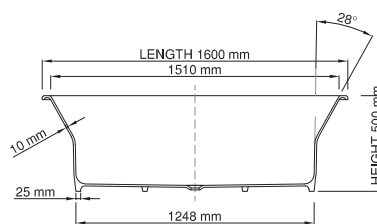

Base dimensions: 1000mm x 560mm
 Edge width: 25mm
 Waste diameter: 50mm
 Weight: 78kg

Shipping information

Packing dimensions: 1820mm x 910mm x 700mm
 Shipping mass: 128kg

thin-edge

Product code: SBM039
 Size (l) x (w) x (h): 1700mm x 770mm x 580mm
 Waste to floor: 127.5mm
 Water capacity: 285 L
 Overflow: Internal Overflow / No overflow
 Material: DADOquartz®
 Finish: Matte / Polished

Base dimensions: 1300mm x 520mm
 Edge width: 25mm
 Waste diameter: 50mm
 Weight: 91kg

Shipping information

Packing dimensions: 1820mm x 850mm x 720mm
 Shipping mass: 141kg

thin-edge

Product code: SBM046
 Size (l) x (w) x (h): 1590mm x 810mm x 540mm
 Waste to floor: 70mm
 Water capacity: 291 L
 Overflow: Internal overflow / No overflow
 Material: DADOquartz®
 Finish: Matte / Polished

Base dimensions: 840mm x 430mm
 Edge width: 25mm
 Waste diameter: 50mm
 Weight: 100kg

Shipping information

Packing dimensions: 1680mm x 850mm x 710mm
 Shipping mass: 150kg

drop-in

Product code: SBM138
 Size (l) x (w) x (h): 1600mm x 800mm x 500mm
 Waste to floor: 5mm
 Water capacity: 270 L
 Overflow: No overflow
 Material: DADOquartz®
 Finish: Matte / Polished

Base dimensions: 1248mm x 560mm
 Edge width: 10mm - 21mm
 Waste diameter: 50mm - fits Bespoke 40mm plug
 Weight: 60kg
 Tap holes: No tap hole
Shipping information
 Packing dimensions: 1820mm x 1620mm x 910mm
 Shipping mass: 110kg