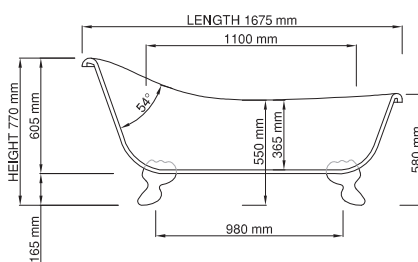

Base dimensions: 1000mm x 400mm
 Edge width: 25mm
 Waste diameter: 50mm - fits Bespoke 40mm plug
 Weight: 75kg

Shipping information

Packing dimensions: 1655mm x 1010mm x 1090mm
 Shipping mass: 125kg

wide-edge

Base dimensions: 1260mm x 450mm
 Edge width: 100mm
 Waste diameter: 50mm
 Weight: 130kg

Shipping information

Packing dimensions: 1960mm x 1310mm x 700mm
 Shipping mass: 165kg

wide-edge

Product code: SBM054
 Size (l) x (w) x (h): 1760mm x 800mm x 595mm
 Waste to floor: 130mm
 Water capacity: 280 L
 Overflow: Internal overflow / No overflow
 Material: DADOquartz®
 Finish: Matte / Polished

Base dimensions: 1535mm x 690mm
 Edge width: 65mm
 Waste diameter: 50mm
 Weight: 135kg

Shipping information

Packing dimensions: 1800mm x 900mm x 810mm
 Shipping mass: 185kg

thin-edge

Product code: SBM066
 Size (l) x (w) x (h): 1715mm x 830mm x 535/630mm
 Waste to floor: 115mm
 Water capacity: 290 L
 Overflow: Internal Overflow / No overflow
 Material: DADOquartz®
 Finish: Matte / Polished

Base dimensions: 715mm x 450mm
 Edge width: 20mm
 Waste diameter: 50mm
 Weight: 90kg

Shipping information

Packing dimensions: 1800mm x 910mm x 770mm
 Shipping mass: 140kg

wide-edge

Product code: SBM084
 Size (l) x (w) x (h): 1650mm x 735mm x 770/580mm
 Waste to floor: 165mm
 Water capacity: 110 L
 Overflow: Internal Overflow / No overflow
 Material: DADOquartz®
 Finish: Matte / Polished