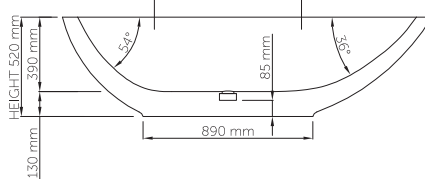

Base dimensions: 1147mm x 597mm
 Edge width: 15mm - 30mm
 Waste diameter: 50mm
 Weight: 53kg
 Tap holes: No tap hole

Shipping information

Packing dimensions: 1820mm x 1190mm x 730mm
 Shipping mass: 103kg

Base dimensions: 833mm x 429mm
 Edge width: 20mm
 Waste diameter: 50mm
 Weight: 78kg

Shipping information

Packing dimensions: 1680mm x 965mm x 730mm
 Shipping mass: 128kg

thin-edge

thin-edge

Product code: SBM059
 Size (l) x (w) x (h): 1640mm x 830mm x 470mm
 Waste to floor: 130mm
 Water capacity: 257 L
 Overflow: Internal overflow / No overflow
 Material: DADOquartz®
 Finish: Matte / Polished

Base dimensions: 1000mm x 430mm
 Edge width: 25mm
 Waste diameter: 50mm
 Weight: 80kg

Shipping information

Packing dimensions: 1790mm x 850mm x 670mm
 Shipping mass: 130kg

drop-in

Product code: SBM135
 Size (l) x (w) x (h): 1530mm x 820mm x 500mm
 Waste to floor: 30mm
 Water capacity: 258 L
 Overflow: Internal Overflow / No overflow
 Material: DADOquartz®
 Finish: Matte / Polished

Base dimensions: 930mm x 654mm
 Edge width: 10mm - 20mm
 Waste diameter: 50mm
 Weight: 33kg
 Tap holes: No tap hole

Shipping information

Packing dimensions: 1790mm x 850mm x 670mm
 Shipping mass: 83kg

wide-edge