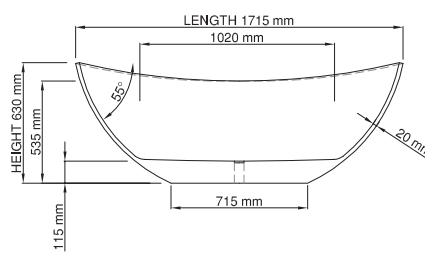

Product code: SBM066
Size (l) x (w) x (h): 1715mm x 830mm x 535/630mm
Waste to floor: 115mm
Water capacity: 290 L
Overflow: Internal Overflow / No overflow
Material: DADOquartz®
Finish: Matte / Polished

Base dimensions: 715mm x 450mm
Edge width: 20mm
Waste diameter: 50mm
Weight: 90kg

Shipping information

Packing dimensions: 1800mm x 910mm x 770mm
Shipping mass: 140kg