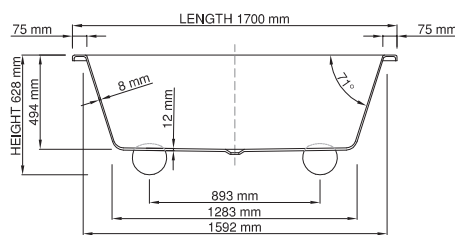

Base dimensions: 930mm x 654mm
 Edge width: 10mm - 20mm
 Waste diameter: 50mm
 Weight: 33kg
 Tap holes: No tap hole

Shipping information

Packing dimensions: 1790mm x 850mm x 670mm
 Shipping mass: 83kg

wide-edge

Base dimensions: 1298mm x 555mm
 Edge width: 20mm
 Waste diameter: 50mm
 Weight: 89kg

Shipping information

Packing dimensions: 1895mm x 965mm x 780mm
 Shipping mass: 144kg

DADOquartz®

liberty bathtub / no feet

Shipping information

Packing dimensions: 1821mm x 1295mm x 909mm
Shipping mass: 109kg

DADOquartz®

liberty bathtub / ball feet

wide-edge

Product code:	SBM142
Ball feet code:	SBM142PWBF / SBM142GWBF
Size (l) x (w) x (h):	1700mm x 775mm x 628mm
Waste to floor:	135mm
Water capacity:	265 L
Overflow:	Internal overflow / No overflow
Material:	DADOquartz®
Finish:	Matte / Polished
Base dimensions bathtub:	1283mm x 505mm

Base dimensions feet:	1592 x 670mm
Edge width:	8mm
Waste diameter:	50mm
Weight:	79.84kg

Shipping information

Packing dimensions bathtub:	1821mm x 1295mm x 909mm
Shipping mass bathtub:	109kg
Packing dimensions feet:	500mm x 300mm x 400mm
Shipping mass feet:	20.84kg