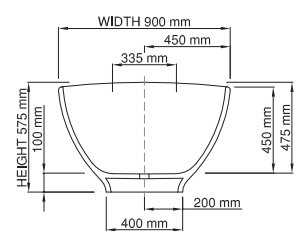

Base dimensions bathtub: 1283mm x 505mm
 Base dimensions plinth: 1331mm x 553mm
 Edge width: 8mm
 Waste diameter: 50mm
 Weight: 90.23kg
Shipping information
 Packing dimensions: 1821mm x 1295mm x 909mm
 Shipping mass: 140.23kg

Base dimensions: 1400mm x 690mm
 Edge width: 10mm
 Waste diameter: 50mm
 Weight: 96kg

Shipping information

Packing dimensions: 1795mm x 965mm x 830mm
 Shipping mass: 150kg

thin-edge

Product code: SBM067
 Size (l) x (w) x (h): 1605mm x 960mm x 940mm
 Waste to floor: 100mm
 Water capacity: 300 L
 Overflow: Internal overflow / No overflow
 Material: DADOquartz®
 Finish: Matte / Polished

Base dimensions: 1155mm x 600mm
 Edge width: 25mm
 Waste diameter: 50mm
 Weight: 98kg

Shipping information

Packing dimensions: 1655mm x 1010mm x 1090mm
 Shipping mass: 148kg

wide-edge

Product code: SBM040
 Size (l) x (w) x (h): 1710mm x 890mm x 570mm
 Waste to floor: 120mm
 Water capacity: 195 L
 Overflow: Internal Overflow / No overflow
 Material: DADOquartz®
 Finish: Matte / Polished

Base dimensions: 1420mm x 600mm
 Edge width: 60mm
 Waste diameter: 50mm - fits Bespoke 40mm plug
 Weight: 100kg

Shipping information

Packing dimensions: 1790mm x 930mm x 690mm
 Shipping mass: 150kg

thin-edge