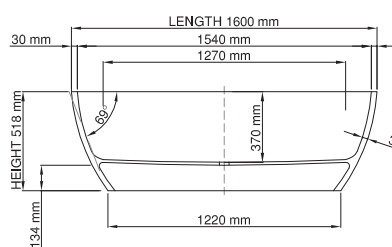

Product code: SBM018
Size (l) x (w) x (h): 1600mm x 755mm x 518mm
Waste to floor: 134mm
Water capacity: 230 L
Overflow: Internal Overflow / No overflow
Material: DADOquartz®
Finish: Matte / Polished

Base dimensions: 1220mm x 520mm
Edge width: 30mm
Waste diameter: 50mm
Weight: 120kg

Shipping information

Packing dimensions: 1680mm x 800mm x 660mm
Shipping mass: 170kg