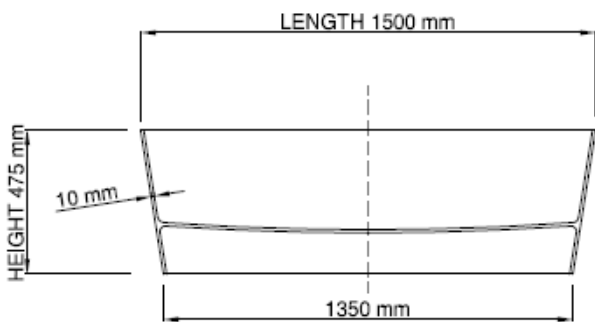

Base dimensions: 800mm x 410mm
 Edge width: 20mm - 25mm
 Waste diameter: 50mm
 Weight: 70kg

Shipping information

Packing dimensions: 1720mm x 720mm x 650mm
 Shipping mass: 120kg

wide-edge

Product code: SBM007
 Size (l) x (w) x (h): 1795mm x 900mm x 580mm
 Waste to floor: 155mm
 Water capacity: 300 L
 Overflow: Internal Overflow / No overflow
 Material: DADOquartz®
 Finish: Matte / Polished

Base dimensions: 1630mm x 730mm
 Edge width: 82.5mm
 Waste diameter: 50mm
 Weight: 120kg

Shipping information

Packing dimensions: 1850mm x 940mm x 750mm
 Shipping mass: 170kg

Product Code: SBM140-M/P **thin rim**