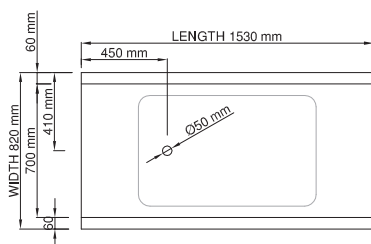

Base dimensions: 1147mm x 597mm
 Edge width: 15mm - 30mm
 Waste diameter: 50mm
 Weight: 53kg
 Tap holes: No tap hole

Shipping information

Packing dimensions: 1820mm x 1190mm x 730mm
 Shipping mass: 103kg

Base dimensions: 833mm x 429mm
 Edge width: 20mm
 Waste diameter: 50mm
 Weight: 78kg

Shipping information

Packing dimensions: 1680mm x 965mm x 730mm
 Shipping mass: 128kg

thin-edge

thin-edge

Product code: SBM059
 Size (l) x (w) x (h): 1640mm x 830mm x 470mm
 Waste to floor: 130mm
 Water capacity: 257 L
 Overflow: Internal overflow / No overflow
 Material: DADOquartz®
 Finish: Matte / Polished

Base dimensions: 1000mm x 430mm
 Edge width: 25mm
 Waste diameter: 50mm
 Weight: 80kg

Shipping information

Packing dimensions: 1790mm x 850mm x 670mm
 Shipping mass: 130kg

drop-in

Product code: SBM135
 Size (l) x (w) x (h): 1530mm x 820mm x 500mm
 Waste to floor: 30mm
 Water capacity: 258 L
 Overflow: Internal Overflow / No overflow
 Material: DADOquartz®
 Finish: Matte / Polished

Base dimensions: 930mm x 654mm
 Edge width: 10mm - 20mm
 Waste diameter: 50mm
 Weight: 33kg
 Tap holes: No tap hole

Shipping information

Packing dimensions: 1790mm x 850mm x 670mm
 Shipping mass: 83kg

wide-edge