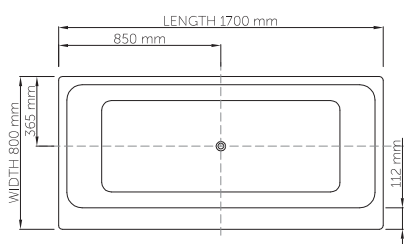

Product code: SBM136
Size (l) x (w) x (h): 1700mm x 800mm x 500mm
Waste to floor: 10mm
Water capacity: 290 L
Overflow: Internal Overflow / No overflow
Material: DADOquartz®
Finish: Matte / Polished

Base dimensions: 1330mm x 562mm
Edge width: 10mm - 21mm
Waste diameter: 50mm
Weight: 64kg
Tap holes: No tap hole

Shipping information

Packing dimensions: 1820mm x 1620mm x 910mm
Shipping mass: 114kg