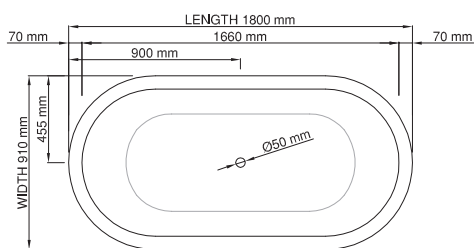

Product code: SBM137
Size (l) x (w) x (h): 1800mm x 910mm x 555mm
Waste to floor: 40mm
Water capacity: 293 L
Overflow: Internal Overflow / No overflow
Material: DADOquartz®
Finish: Matte / Polished

Base dimensions: 1147mm x 597mm
Edge width: 15mm - 30mm
Waste diameter: 50mm
Weight: 53kg
Tap holes: No tap hole

Shipping information

Packing dimensions: 1820mm x 1190mm x 730mm
Shipping mass: 103kg