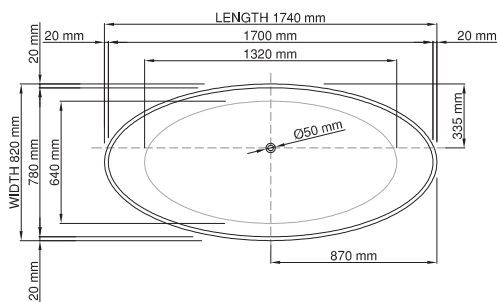

Product code: SBM061
Size (l) x (w) x (h): 1740mm x 820mm x 520mm
Waste to floor: 110mm
Water capacity: 275 L
Overflow: Internal Overflow / No overflow
Material: DADOquartz®
Finish: Matte / Polished

Base dimensions: 880mm x 480mm
Edge width: 20mm
Waste diameter: 50mm
Weight: 80kg

Shipping information

Packing dimensions: 1860mm x 920mm x 740mm
Shipping mass: 130kg