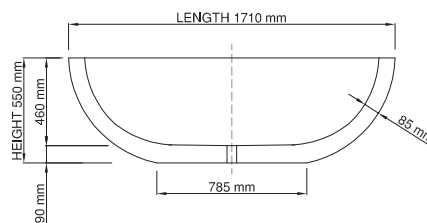

Base dimensions: 1080mm x 530mm
 Edge width: 127.5mm
 Waste diameter: 50mm
 Weight: 122.5kg

Shipping information

Packing dimensions: 1950mm x 1275mm x 760mm
 Shipping mass: 172.5kg

wide-edge

Product code: SBM052
 Size (l) x (w) x (h): 1800mm x 800mm x 600mm
 Waste to floor: 60mm
 Water capacity: 250 L
 Overflow: Internal Overflow / No overflow
 Material: DADOquartz®
 Finish: Matte / Polished

Base dimensions: 785mm x 420mm
 Edge width: 25mm
 Waste diameter: 50mm
 Weight: 80kg

Shipping information

Packing dimensions: 1800mm x 850mm x 700mm
 Shipping mass: 130kg

thin-edge

Product code: SBM060/1700
 Size (l) x (w) x (h): 1700mm x 750mm x 500mm
 Waste to floor: 125mm
 Water capacity: 250 L
 Overflow: Internal overflow / No overflow
 Material: DADOquartz®
 Finish: Matte / Polished

Base dimensions: 785mm x 420mm
 Edge width: 25mm
 Waste diameter: 50mm
 Weight: 80kg

Shipping information

Packing dimensions: 1800mm x 850mm x 700mm
 Shipping mass: 130kg

thin-edge

Product code: SBM060/1800
 Size (l) x (w) x (h): 1800mm x 750mm x 600mm
 Waste to floor: 130mm
 Water capacity: 345 L
 Overflow: Internal overflow / No overflow
 Material: DADOquartz®
 Finish: Matte / Polished

Base dimensions: 840mm x 420mm
 Edge width: 20mm
 Waste diameter: 50mm
 Weight: 93kg

Shipping information

Packing dimensions: 1880mm x 970mm x 750mm
 Shipping mass: 143kg

wide-edge

Product code: SBM041
 Size (l) x (w) x (h): 1710mm x 940mm x 550mm
 Waste to floor: 90mm
 Water capacity: 250 L
 Overflow: Internal overflow / No overflow
 Material: DADOquartz®
 Finish: Matte / Polished