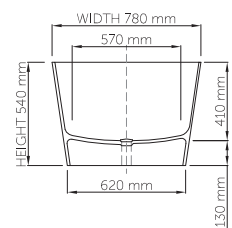

Base dimensions: 785mm x 420mm
 Edge width: 25mm
 Waste diameter: 50mm
 Weight: 80kg

Shipping information

Packing dimensions: 1800mm x 850mm x 700mm
 Shipping mass: 130kg

thin-edge

Product code: SBM060/1700
 Size (l) x (w) x (h): 1700mm x 750mm x 500mm
 Waste to floor: 125mm
 Water capacity: 250 L
 Overflow: Internal overflow / No overflow
 Material: DADOquartz®
 Finish: Matte / Polished

Base dimensions: 785mm x 420mm
 Edge width: 25mm
 Waste diameter: 50mm
 Weight: 80kg

Shipping information

Packing dimensions: 1800mm x 850mm x 700mm
 Shipping mass: 130kg

thin-edge

Product code: SBM060/1800
 Size (l) x (w) x (h): 1800mm x 750mm x 600mm
 Waste to floor: 130mm
 Water capacity: 345 L
 Overflow: Internal overflow / No overflow
 Material: DADOquartz®
 Finish: Matte / Polished

Base dimensions: 840mm x 420mm
 Edge width: 20mm
 Waste diameter: 50mm
 Weight: 93kg

Shipping information

Packing dimensions: 1880mm x 970mm x 750mm
 Shipping mass: 143kg

wide-edge

Product code: SBM041
 Size (l) x (w) x (h): 1710mm x 940mm x 550mm
 Waste to floor: 90mm
 Water capacity: 250 L
 Overflow: Internal overflow / No overflow
 Material: DADOquartz®
 Finish: Matte / Polished

Base dimensions: 785mm x 420mm
 Edge width: 85mm
 Waste diameter: 50mm
 Weight: 90kg

Shipping information

Packing dimensions: 1790mm x 980mm x 680mm
 Shipping mass: 140kg

thin-edge

Product code: SBM076
 Size (l) x (w) x (h): 1500mm x 780mm x 540mm
 Waste to floor: 130mm
 Water capacity: 275 L
 Overflow: Internal Overflow / No overflow
 Material: DADOquartz®
 Finish: Matte / Polished