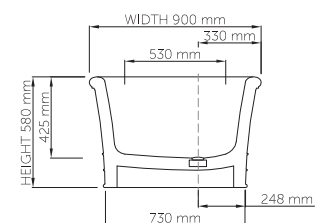

Base dimensions: 1420mm x 600mm
 Edge width: 60mm
 Waste diameter: 50mm - fits Bespoke 40mm plug
 Weight: 100kg

Shipping information

Packing dimensions: 1790mm x 930mm x 690mm
 Shipping mass: 150kg

thin-edge

Base dimensions: 715mm x 450mm
 Edge width: 20mm
 Waste diameter: 50mm
 Weight: 90kg

Shipping information

Packing dimensions: 1800mm x 910mm x 770mm
 Shipping mass: 140kg

wide-edge

Product code: SBM084
 Size (l) x (w) x (h): 1650mm x 735mm x 770/580mm
 Waste to floor: 165mm
 Water capacity: 110 L
 Overflow: Internal Overflow / No overflow
 Material: DADOquartz®
 Finish: Matte / Polished

Base dimensions: 980mm x 360mm
 Edge width: 75mm
 Waste diameter: 50mm
 Weight: 55kg

Shipping information

Packing dimensions: 1720mm x 750mm on a base
 Shipping mass: 105kg

thin-edge

Product code: SBM064
 Size (l) x (w) x (h): 1660mm x 700mm x 530mm
 Waste to floor: 120mm
 Water capacity: 260 L
 Overflow: Internal Overflow / No overflow
 Material: DADOquartz®
 Finish: Matte / Polished

Base dimensions: 800mm x 410mm
 Edge width: 20mm - 25mm
 Waste diameter: 50mm
 Weight: 70kg

Shipping information

Packing dimensions: 1720mm x 720mm x 650mm
 Shipping mass: 120kg

wide-edge

Product code: SBM007
 Size (l) x (w) x (h): 1795mm x 900mm x 580mm
 Waste to floor: 155mm
 Water capacity: 300 L
 Overflow: Internal Overflow / No overflow
 Material: DADOquartz®
 Finish: Matte / Polished