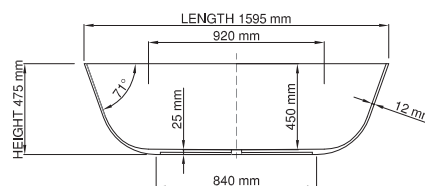

Base dimensions bathtub: 1283mm x 505mm
 Base dimensions plinth: 1331mm x 553mm
 Edge width: 8mm
 Waste diameter: 50mm
 Weight: 90.23kg
Shipping information
 Packing dimensions: 1821mm x 1295mm x 909mm
 Shipping mass: 140.23kg

Size (l) x (w) x (h): 1500mm x 720mm x 475mm
 Waste to floor: 146mm
 Water capacity: 195L
 Overflow: No overflow
 Material: DADOquartz®
 Colour: White/Custom
 Finish: Matte/Polished

Base dimensions: 1350mm x 550mm
 Rim width: 10mm
 Weight: 57kg
 Waste diameter: 50mm
 Packing dimensions (stacked): 1820mm x 910mm x 690mm
 Shipping mass (stacked): 98kg
 Warranty: Lifetime

www.dadoquartzbathware.com

Lifetime Warranty

The world's most luxurious
bathtub material since 1998

thin-edge

Product code: SBM083
 Size (l) x (w) x (h): 1595mm x 730mm x 475mm
 Water capacity: 260 L
 Overflow: Internal Overflow / No overflow
 Material: DADOquartz®
 Finish: Matte / Polished

Base dimensions: 970mm x 830mm
 Edge width: 20mm
 Waste diameter: 50mm
 Weight: 95kg

Shipping information

Packing dimensions: 1930mm x 1160mm x 650mm
 Shipping mass: 145kg