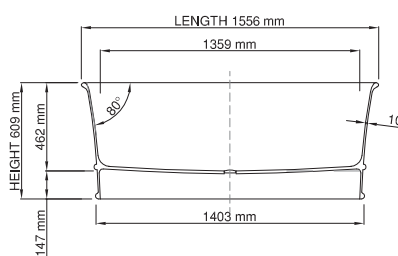

Base dimensions: 930mm x 654mm
 Edge width: 10mm - 20mm
 Waste diameter: 50mm
 Weight: 33kg
 Tap holes: No tap hole

Shipping information

Packing dimensions: 1790mm x 850mm x 670mm
 Shipping mass: 83kg

wide-edge

Base dimensions: 875mm x 597.5mm
 Edge width: 30mm
 Waste diameter: 50mm
 Weight: 80kg

Shipping information

Packing dimensions: 1590mm x 855mm x 810mm
 Shipping mass: 130kg

thin-edge

Product code: SBM082
 Size (l) x (w) x (h): 1500mm x 800mm x 465mm
 Water capacity: 265 L
 Overflow: Internal Overflow / No overflow
 Material: DADOquartz®
 Finish: Matte / Polished

Base dimensions: 1040mm x 560mm
 Edge width: 15mm
 Waste diameter: 50mm
 Weight: 62kg

Shipping information

Packing dimensions: 1550mm x 850mm x 630mm
 Shipping mass: 112kg

thin-edge

Product code: SBM065
 Size (l) x (w) x (h): 1805mm x 820mm x 490mm
 Waste to floor: 130mm
 Water capacity: 280 L
 Overflow: Internal overflow / No overflow
 Material: DADOquartz®
 Finish: Matte / Polished

Base dimensions: 1520mm x 595mm
 Edge width: 20mm
 Waste diameter: 50mm
 Weight: 80kg

Shipping information

Packing dimensions: 1900mm x 1000mm x 665mm
 Shipping mass: 1kg

thin-edge

Product code: SBM075
Size (l) x (w) x (h): 1556mm x 828mm x 609mm
Waste to floor: 147mm
Water capacity: 290 L
Overflow: Internal Overflow / No overflow
Material: DADOquartz®
Finish: Matte / Polished