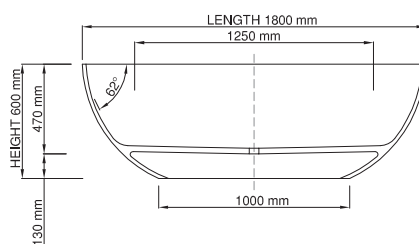

Base dimensions: 930mm x 654mm
 Edge width: 10mm - 20mm
 Waste diameter: 50mm
 Weight: 33kg
 Tap holes: No tap hole

Shipping information

Packing dimensions: 1790mm x 850mm x 670mm
 Shipping mass: 83kg

wide-edge

Base dimensions: 1040mm x 560mm
 Edge width: 15mm
 Waste diameter: 50mm
 Weight: 62kg

Shipping information

Packing dimensions: 1550mm x 850mm x 630mm
 Shipping mass: 112kg

thin-edge

Product code: SBM065
 Size (l) x (w) x (h): 1805mm x 820mm x 490mm
 Waste to floor: 130mm
 Water capacity: 280 L
 Overflow: Internal overflow / No overflow
 Material: DADOquartz®
 Finish: Matte / Polished

Base dimensions: 1520mm x 595mm
 Edge width: 20mm
 Waste diameter: 50mm
 Weight: 80kg

Shipping information

Packing dimensions: 1900mm x 1000mm x 665mm
 Shipping mass: 1kg

thin-edge

Product code: SBM075
Size (l) x (w) x (h): 1556mm x 828mm x 609mm
Waste to floor: 147mm
Water capacity: 290 L
Overflow: Internal Overflow / No overflow
Material: DADOquartz®
Finish: Matte / Polished

Base dimensions: 1403mm x 676mm
Edge width: 10mm
Waste diameter: 50mm
Weight: 75kg

Shipping information

Packing dimensions: 1600mm x 880mm x 750mm
Shipping mass: 125kg

thin-edge

Product code: SBM084
 Size (l) x (w) x (h): 1800mm x 800mm x 600mm
 Waste to floor: 130mm
 Water capacity: 352 L
 Overflow: Internal Overflow / No overflow
 Material: DADOquartz®
 Finish: Matte / Polished