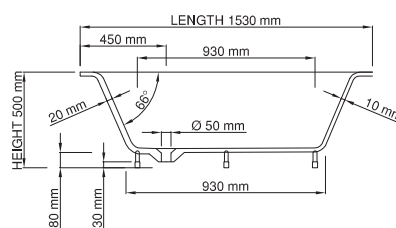

Base dimensions: 1147mm x 597mm
 Edge width: 15mm - 30mm
 Waste diameter: 50mm
 Weight: 53kg
 Tap holes: No tap hole

Shipping information

Packing dimensions: 1820mm x 1190mm x 730mm
 Shipping mass: 103kg

Base dimensions: 833mm x 429mm
 Edge width: 20mm
 Waste diameter: 50mm
 Weight: 78kg

Shipping information

Packing dimensions: 1680mm x 965mm x 730mm
 Shipping mass: 128kg

thin-edge

thin-edge

Product code: SBM059
 Size (l) x (w) x (h): 1640mm x 830mm x 470mm
 Waste to floor: 130mm
 Water capacity: 257 L
 Overflow: Internal overflow / No overflow
 Material: DADOquartz®
 Finish: Matte / Polished

Base dimensions: 1000mm x 430mm
 Edge width: 25mm
 Waste diameter: 50mm
 Weight: 80kg

Shipping information

Packing dimensions: 1790mm x 850mm x 670mm
 Shipping mass: 130kg

drop-in

Product code: SBM135
 Size (l) x (w) x (h): 1530mm x 820mm x 500mm
 Waste to floor: 30mm
 Water capacity: 258 L
 Overflow: Internal Overflow / No overflow
 Material: DADOquartz®
 Finish: Matte / Polished

Base dimensions: 930mm x 654mm
 Edge width: 10mm - 20mm
 Waste diameter: 50mm
 Weight: 33kg
 Tap holes: No tap hole

Shipping information

Packing dimensions: 1790mm x 850mm x 670mm
 Shipping mass: 83kg

wide-edge