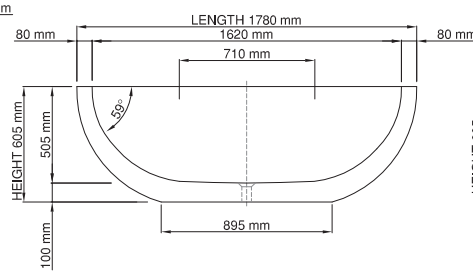

Base dimensions bathtub: 1283mm x 505mm
 Base dimensions plinth: 1331mm x 553mm
 Edge width: 8mm
 Waste diameter: 50mm
 Weight: 90.23kg
Shipping information
 Packing dimensions: 1821mm x 1295mm x 909mm
 Shipping mass: 140.23kg

Base dimensions: 1155mm x 600mm
 Edge width: 25mm
 Waste diameter: 50mm
 Weight: 98kg

Shipping information

Packing dimensions: 1655mm x 1010mm x 1090mm
 Shipping mass: 148kg

wide-edge

Product code: SBM040
 Size (l) x (w) x (h): 1710mm x 890mm x 570mm
 Waste to floor: 120mm
 Water capacity: 195 L
 Overflow: Internal Overflow / No overflow
 Material: DADOquartz®
 Finish: Matte / Polished

Base dimensions: 1420mm x 600mm
 Edge width: 60mm
 Waste diameter: 50mm - fits Bespoke 40mm plug
 Weight: 100kg

Shipping information

Packing dimensions: 1790mm x 930mm x 690mm
 Shipping mass: 150kg

thin-edge

Base dimensions: 1000mm x 400mm
 Edge width: 25mm
 Waste diameter: 50mm - fits Bespoke 40mm plug
 Weight: 75kg

Shipping information

Packing dimensions: 1655mm x 1010mm x 1090mm
 Shipping mass: 125kg

wide-edge