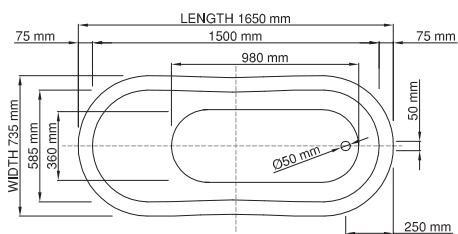

Base dimensions: 1420mm x 600mm
 Edge width: 60mm
 Waste diameter: 50mm - fits Bespoke 40mm plug
 Weight: 100kg

Shipping information

Packing dimensions: 1790mm x 930mm x 690mm
 Shipping mass: 150kg

thin-edge

Base dimensions: 1260mm x 450mm
 Edge width: 100mm
 Waste diameter: 50mm
 Weight: 130kg

Shipping information

Packing dimensions: 1960mm x 1310mm x 700mm
 Shipping mass: 165kg

wide-edge

Product code: SBM054
 Size (l) x (w) x (h): 1760mm x 800mm x 595mm
 Waste to floor: 130mm
 Water capacity: 280 L
 Overflow: Internal overflow / No overflow
 Material: DADOquartz®
 Finish: Matte / Polished

Base dimensions: 1535mm x 690mm
 Edge width: 65mm
 Waste diameter: 50mm
 Weight: 135kg

Shipping information

Packing dimensions: 1800mm x 900mm x 810mm
 Shipping mass: 185kg

thin-edge

Product code: SBM066
 Size (l) x (w) x (h): 1715mm x 830mm x 535/630mm
 Waste to floor: 115mm
 Water capacity: 290 L
 Overflow: Internal Overflow / No overflow
 Material: DADOquartz®
 Finish: Matte / Polished

Base dimensions: 715mm x 450mm
 Edge width: 20mm
 Waste diameter: 50mm
 Weight: 90kg

Shipping information

Packing dimensions: 1800mm x 910mm x 770mm
 Shipping mass: 140kg

wide-edge

Product code: SBM084
 Size (l) x (w) x (h): 1650mm x 735mm x 770/580mm
 Waste to floor: 165mm
 Water capacity: 110 L
 Overflow: Internal Overflow / No overflow
 Material: DADOquartz®
 Finish: Matte / Polished