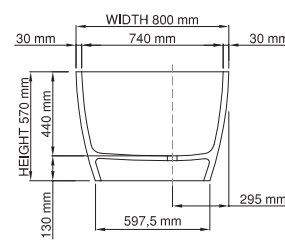

Base dimensions: 1147mm x 597mm
 Edge width: 15mm - 30mm
 Waste diameter: 50mm
 Weight: 53kg
 Tap holes: No tap hole

Shipping information

Packing dimensions: 1820mm x 1190mm x 730mm
 Shipping mass: 103kg

Base dimensions: 1000mm x 430mm
 Edge width: 25mm
 Waste diameter: 50mm
 Weight: 80kg

Shipping information

Packing dimensions: 1790mm x 850mm x 670mm
 Shipping mass: 130kg

drop-in

Product code: SBM135
 Size (l) x (w) x (h): 1530mm x 820mm x 500mm
 Waste to floor: 30mm
 Water capacity: 258 L
 Overflow: Internal Overflow / No overflow
 Material: DADOquartz®
 Finish: Matte / Polished

Base dimensions: 930mm x 654mm
 Edge width: 10mm - 20mm
 Waste diameter: 50mm
 Weight: 33kg
 Tap holes: No tap hole

Shipping information

Packing dimensions: 1790mm x 850mm x 670mm
 Shipping mass: 83kg

wide-edge

Base dimensions: 890mm x 500mm
 Edge width: 80mm
 Waste diameter: 50mm
 Weight: 100kg

Shipping information

Packing dimensions: 2040mm x 1000mm x 660mm
 Shipping mass: 150kg

thin-edge

Product code: SBM070
 Size (l) x (w) x (h): 1550mm x 800mm x 570mm
 Waste to floor: 130mm
 Water capacity: 257 L
 Overflow: Internal Overflow / No overflow
 Material: DADOquartz®
 Finish: Matte / Polished