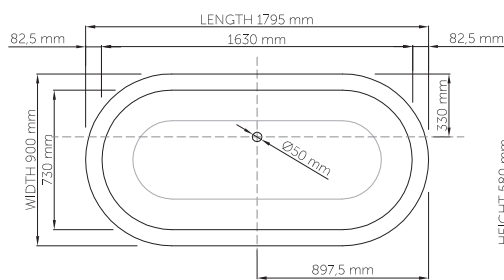

Base dimensions bathtub: 1283mm x 505mm
 Base dimensions plinth: 1331mm x 553mm
 Edge width: 8mm
 Waste diameter: 50mm
 Weight: 90.23kg
Shipping information
 Packing dimensions: 1821mm x 1295mm x 909mm
 Shipping mass: 140.23kg

Base dimensions: 715mm x 450mm
 Edge width: 20mm
 Waste diameter: 50mm
 Weight: 90kg

Shipping information

Packing dimensions: 1800mm x 910mm x 770mm
 Shipping mass: 140kg

wide-edge

Product code: SBM084
 Size (l) x (w) x (h): 1650mm x 735mm x 770/580mm
 Waste to floor: 165mm
 Water capacity: 110 L
 Overflow: Internal Overflow / No overflow
 Material: DADOquartz®
 Finish: Matte / Polished

Base dimensions: 980mm x 360mm
 Edge width: 75mm
 Waste diameter: 50mm
 Weight: 55kg

Shipping information

Packing dimensions: 1720mm x 750mm on a base
 Shipping mass: 105kg

thin-edge

Product code: SBM064
 Size (l) x (w) x (h): 1660mm x 700mm x 530mm
 Waste to floor: 120mm
 Water capacity: 260 L
 Overflow: Internal Overflow / No overflow
 Material: DADOquartz®
 Finish: Matte / Polished

Base dimensions: 800mm x 410mm
 Edge width: 20mm - 25mm
 Waste diameter: 50mm
 Weight: 70kg

Shipping information

Packing dimensions: 1720mm x 720mm x 650mm
 Shipping mass: 120kg

wide-edge

Product code: SBM007
 Size (l) x (w) x (h): 1795mm x 900mm x 580mm
 Waste to floor: 155mm
 Water capacity: 300 L
 Overflow: Internal Overflow / No overflow
 Material: DADOquartz®
 Finish: Matte / Polished