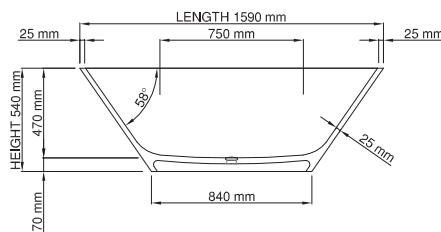

Base dimensions: 1340mm x 620mm
 Edge width: 15mm
 Waste diameter: 50mm
 Weight: 80kg

Shipping information

Packing dimensions: 1550mm x 830mm x 700mm
 Shipping mass: 130kg

thin-edge

Product code: SBM134
 Size (l) x (w) x (h): 1650mm x 800mm x 600mm
 Waste to floor: 130mm
 Water capacity: 295 L
 Overflow: Internal Overflow / No overflow
 Material: DADOquartz®
 Finish: Matte / Polished

Base dimensions: 1000mm x 560mm
 Edge width: 25mm
 Waste diameter: 50mm
 Weight: 78kg

Shipping information

Packing dimensions: 1820mm x 910mm x 700mm
 Shipping mass: 128kg

thin-edge

Product code: SBM039
 Size (l) x (w) x (h): 1700mm x 770mm x 580mm
 Waste to floor: 127.5mm
 Water capacity: 285 L
 Overflow: Internal Overflow / No overflow
 Material: DADOquartz®
 Finish: Matte / Polished

Base dimensions: 1300mm x 520mm
 Edge width: 25mm
 Waste diameter: 50mm
 Weight: 91kg

Shipping information

Packing dimensions: 1820mm x 850mm x 720mm
 Shipping mass: 141kg

thin-edge

Product code: SBM046
 Size (l) x (w) x (h): 1590mm x 810mm x 540mm
 Waste to floor: 70mm
 Water capacity: 291 L
 Overflow: Internal overflow / No overflow
 Material: DADOquartz®
 Finish: Matte / Polished

Base dimensions: 1248mm x 560mm
 Edge width: 10mm - 21mm
 Waste diameter: 50mm - fits Bespoke 40mm plug
 Weight: 60kg
 Tap holes: No tap hole
Shipping information
 Packing dimensions: 1820mm x 1620mm x 910mm
 Shipping mass: 110kg