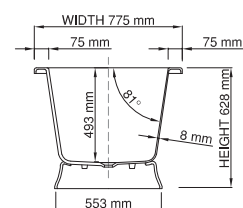

Product code: SBM142
Plinth code: SBM142PWPL / SBM142GWPL
Size (l) x (w) x (h): 1700mm x 775mm x 628mm
Waste to floor: 135mm
Water capacity: 265 L
Overflow: Internal Overflow / No overflow
Material: DADOquartz®
Finish: Matte / Polished

Base dimensions bathtub: 1283mm x 505mm
Base dimensions plinth: 1331mm x 553mm
Edge width: 8mm
Waste diameter: 50mm
Weight: 90.23kg
Shipping information
Packing dimensions: 1821mm x 1295mm x 909mm
Shipping mass: 140.23kg