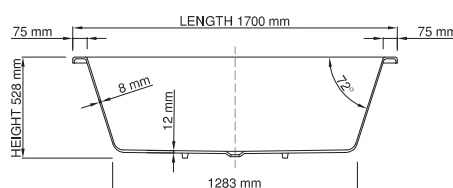

Base dimensions: 1000mm x 429mm
 Edge width: 20mm
 Waste diameter: 50mm
 Weight: 94kg

Shipping information

Packing dimensions: 1895mm x 965mm x 780mm
 Shipping mass: 144kg

thin-edge

Size (l) x (w) x (h): 1800mm x 750mm x 506mm
 Waste to floor: 130mm
 Water capacity: 336 L
 Overflow: Internal overflow / No overflow
 Material: DADOquartz®
 Finish: Matte / Polished

Base dimensions: 1298mm x 555mm
 Edge width: 20mm
 Waste diameter: 50mm
 Weight: 89kg

Shipping information

Packing dimensions: 1895mm x 965mm x 780mm
 Shipping mass: 144kg

DADOquartz®

liberty bathtub / no feet

wide-edge

Product code: SBM142
Size (l) x (w) x (h): 1700mm x 775mm x 528mm
Water capacity: 265 L
Overflow: Internal overflow / No overflow
Material: DADOquartz®
Finish: Matte / Polished

Base dimensions: 1283mm x 505mm
Edge width: 8mm
Waste diameter: 50mm
Weight: 59kg