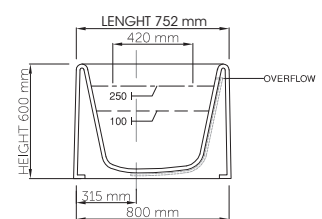

wide-edge

Product code: SBM002
 Size (l) x (w) x (h): 1855mm x 1130mm x 555mm
 Waste to floor: 110mm
 Water capacity: 300 L
 Overflow: Internal Overflow / No overflow
 Material: DADOquartz®
 Finish: Matte / Polished

Base dimensions: 1080mm x 530mm
 Edge width: 127.5mm
 Waste diameter: 50mm
 Weight: 122.5kg

Shipping information

Packing dimensions: 1950mm x 1275mm x 760mm
 Shipping mass: 172.5kg

wide-edge

Product code: SBM052
 Size (l) x (w) x (h): 1800mm x 800mm x 600mm
 Waste to floor: 60mm
 Water capacity: 250 L
 Overflow: Internal Overflow / No overflow
 Material: DADOquartz®
 Finish: Matte / Polished

Base dimensions: 1800mm x 800mm
 Edge width: 60mm
 Waste diameter: 50mm
 Weight: 145kg

Shipping information

Packing dimensions: 1800mm x 870mm x 730mm
 Shipping mass: 195kg

thin-edge

Product code: SBM060/1500
 Size (l) x (w) x (h): 1500mm x 750mm x 600mm
 Waste to floor: 130mm
 Water capacity: 286 L
 Overflow: Internal Overflow / No overflow
 Material: DADOquartz®
 Finish: Matte / Polished

Base dimensions: 720mm x 417mm
 Edge width: 20mm
 Waste diameter: 50mm
 Weight: 90kg

Shipping information

Packing dimensions: 1680mm x 965mm x 730mm
 Shipping mass: 140kg

thin-edge

Product code: SBM060
 Size (l) x (w) x (h): 1665mm x 750mm x 475mm
 Waste to floor: 125mm
 Water capacity: 250 L
 Overflow: Internal overflow / No overflow
 Material: DADOquartz®
 Finish: Matte / Polished