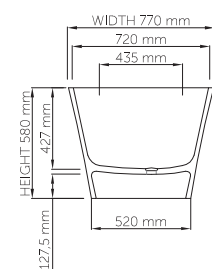

Base dimensions: 785mm x 420mm
 Edge width: 85mm
 Waste diameter: 50mm
 Weight: 90kg

Shipping information

Packing dimensions: 1790mm x 980mm x 680mm
 Shipping mass: 140kg

thin-edge

Product code: SBM076
 Size (l) x (w) x (h): 1500mm x 780mm x 540mm
 Waste to floor: 130mm
 Water capacity: 275 L
 Overflow: Internal Overflow / No overflow
 Material: DADOquartz®
 Finish: Matte / Polished

Base dimensions: 1340mm x 620mm
 Edge width: 15mm
 Waste diameter: 50mm
 Weight: 80kg

Shipping information

Packing dimensions: 1550mm x 830mm x 700mm
 Shipping mass: 130kg

thin-edge

Product code: SBM134
 Size (l) x (w) x (h): 1650mm x 800mm x 600mm
 Waste to floor: 130mm
 Water capacity: 295 L
 Overflow: Internal Overflow / No overflow
 Material: DADOquartz®
 Finish: Matte / Polished

Base dimensions: 1000mm x 560mm
 Edge width: 25mm
 Waste diameter: 50mm
 Weight: 78kg

Shipping information

Packing dimensions: 1820mm x 910mm x 700mm
 Shipping mass: 128kg

thin-edge

Product code: SBM039
 Size (l) x (w) x (h): 1700mm x 770mm x 580mm
 Waste to floor: 127.5mm
 Water capacity: 285 L
 Overflow: Internal Overflow / No overflow
 Material: DADOquartz®
 Finish: Matte / Polished

Base dimensions: 1248mm x 560mm
 Edge width: 10mm - 21mm
 Waste diameter: 50mm - fits Bespoke 40mm plug
 Weight: 60kg
 Tap holes: No tap hole
Shipping information
 Packing dimensions: 1820mm x 1620mm x 910mm
 Shipping mass: 110kg