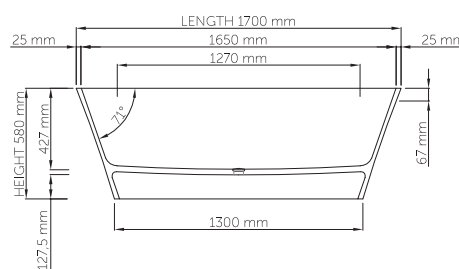

Base dimensions: 840mm x 420mm
 Edge width: 20mm
 Waste diameter: 50mm
 Weight: 93kg

Shipping information

Packing dimensions: 1880mm x 970mm x 750mm
 Shipping mass: 143kg

wide-edge

Product code: SBM041
 Size (l) x (w) x (h): 1710mm x 940mm x 550mm
 Waste to floor: 90mm
 Water capacity: 250 L
 Overflow: Internal overflow / No overflow
 Material: DADOquartz®
 Finish: Matte / Polished

Base dimensions: 785mm x 420mm
 Edge width: 85mm
 Waste diameter: 50mm
 Weight: 90kg

Shipping information

Packing dimensions: 1790mm x 980mm x 680mm
 Shipping mass: 140kg

thin-edge

Product code: SBM076
 Size (l) x (w) x (h): 1500mm x 780mm x 540mm
 Waste to floor: 130mm
 Water capacity: 275 L
 Overflow: Internal Overflow / No overflow
 Material: DADOquartz®
 Finish: Matte / Polished

Base dimensions: 1340mm x 620mm
 Edge width: 15mm
 Waste diameter: 50mm
 Weight: 80kg

Shipping information

Packing dimensions: 1550mm x 830mm x 700mm
 Shipping mass: 130kg

thin-edge

Product code: SBM134
 Size (l) x (w) x (h): 1650mm x 800mm x 600mm
 Waste to floor: 130mm
 Water capacity: 295 L
 Overflow: Internal Overflow / No overflow
 Material: DADOquartz®
 Finish: Matte / Polished

Base dimensions: 1000mm x 560mm
 Edge width: 25mm
 Waste diameter: 50mm
 Weight: 78kg

Shipping information

Packing dimensions: 1820mm x 910mm x 700mm
 Shipping mass: 128kg

thin-edge

Product code: SBM039
 Size (l) x (w) x (h): 1700mm x 770mm x 580mm
 Waste to floor: 127.5mm
 Water capacity: 285 L
 Overflow: Internal Overflow / No overflow
 Material: DADOquartz®
 Finish: Matte / Polished