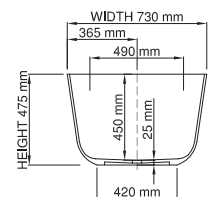

Size (l) x (w) x (h): 1500mm x 720mm x 475mm
 Waste to floor: 146mm
 Water capacity: 195L
 Overflow: No overflow
 Material: DADOquartz®
 Colour: White/Custom
 Finish: Matte/Polished

Base dimensions: 1350mm x 550mm
 Rim width: 10mm
 Weight: 57kg
 Waste diameter: 50mm
 Packing dimensions (stacked): 1820mm x 910mm x 690mm
 Shipping mass (stacked): 98kg
 Warranty: Lifetime

www.dadoquartzbathware.com

Lifetime Warranty

The world's most luxurious
bathtub material since 1998

thin-edge

Product code: SBM083
 Size (l) x (w) x (h): 1595mm x 730mm x 475mm
 Water capacity: 260 L
 Overflow: Internal Overflow / No overflow
 Material: DADOquartz®
 Finish: Matte / Polished

Base dimensions: 840mm x 420mm
 Edge width: 12mm
 Waste diameter: 50mm
 Weight: 59kg

Shipping information

Packing dimensions: 1645mm x 780mm x 625mm
 Shipping mass: 109kg

wide-edge

Product code: SBM022
 Size (l) x (w) x (h): 1850mm x 1130mm x 475mm
 Waste to floor: 65mm
 Water capacity: 275 L
 Overflow: Internal overflow / No overflow
 Material: DADOquartz®
 Finish: Matte / Polished

Base dimensions: 970mm x 830mm
 Edge width: 20mm
 Waste diameter: 50mm
 Weight: 95kg

Shipping information

Packing dimensions: 1930mm x 1160mm x 650mm
 Shipping mass: 145kg