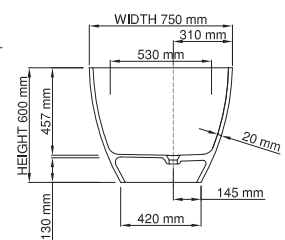

Base dimensions: 720mm x 417mm
 Edge width: 20mm
 Waste diameter: 50mm
 Weight: 90kg

Shipping information

Packing dimensions: 1680mm x 965mm x 730mm
 Shipping mass: 140kg

thin-edge

Product code: SBM060
 Size (l) x (w) x (h): 1665mm x 750mm x 475mm
 Waste to floor: 125mm
 Water capacity: 250 L
 Overflow: Internal overflow / No overflow
 Material: DADOquartz®
 Finish: Matte / Polished

Base dimensions: 785mm x 420mm
 Edge width: 25mm
 Waste diameter: 50mm
 Weight: 80kg

Shipping information

Packing dimensions: 1800mm x 850mm x 700mm
 Shipping mass: 130kg

thin-edge

Product code: SBM060/1700
 Size (l) x (w) x (h): 1700mm x 750mm x 500mm
 Waste to floor: 125mm
 Water capacity: 250 L
 Overflow: Internal overflow / No overflow
 Material: DADOquartz®
 Finish: Matte / Polished

Base dimensions: 785mm x 420mm
 Edge width: 25mm
 Waste diameter: 50mm
 Weight: 80kg

Shipping information

Packing dimensions: 1800mm x 850mm x 700mm
 Shipping mass: 130kg

thin-edge

Product code: SBM060/1800
 Size (l) x (w) x (h): 1800mm x 750mm x 600mm
 Waste to floor: 130mm
 Water capacity: 345 L
 Overflow: Internal overflow / No overflow
 Material: DADOquartz®
 Finish: Matte / Polished

Base dimensions: 840mm x 420mm
 Edge width: 20mm
 Waste diameter: 50mm
 Weight: 93kg

Shipping information

Packing dimensions: 1880mm x 970mm x 750mm
 Shipping mass: 143kg

wide-edge

Product code: SBM041
 Size (l) x (w) x (h): 1710mm x 940mm x 550mm
 Waste to floor: 90mm
 Water capacity: 250 L
 Overflow: Internal overflow / No overflow
 Material: DADOquartz®
 Finish: Matte / Polished