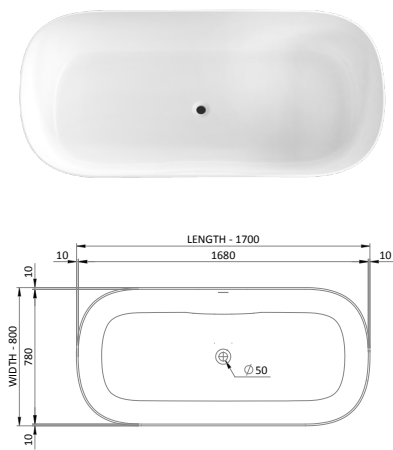

Base dimensions feet: 1592 x 670mm
 Edge width: 8mm
 Waste diameter: 50mm
 Weight: 64.24kg

Shipping information

Packing dimensions bathtub: 1821mm x 1295mm x 909mm
 Shipping mass bathtub: 109kg
 Packing dimensions feet: 500mm x 300mm x 400mm
 Shipping mass feet: 5.24kg

Base dimensions bathtub: 1283mm x 505mm
 Base dimensions plinth: 1331mm x 553mm
 Edge width: 8mm
 Waste diameter: 50mm
 Weight: 90.23kg
Shipping information
 Packing dimensions: 1821mm x 1295mm x 909mm
 Shipping mass: 140.23kg

thin-edge

Product code: SBM061
 Size (l) x (w) x (h): 1740mm x 820mm x 520mm
 Waste to floor: 110mm
 Water capacity: 275 L
 Overflow: Internal Overflow / No overflow
 Material: DADOquartz®
 Finish: Matte / Polished

Base dimensions: 880mm x 480mm
 Edge width: 20mm
 Waste diameter: 50mm
 Weight: 80kg

Shipping information

Packing dimensions: 1860mm x 920mm x 740mm
 Shipping mass: 130kg

thin-edge

Product code: SBM
 Size (l) x (w) x (h): 1700mm x 800mm x 600mm
 Waste to floor: 132mm
 Water capacity: 350 L
 Overflow: Internal Overflow
 Material: DADOquartz®
 Finish: Matte / Polished