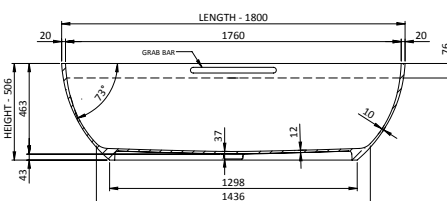

Base dimensions: 930mm x 654mm
 Edge width: 10mm - 20mm
 Waste diameter: 50mm
 Weight: 33kg
 Tap holes: No tap hole

Shipping information

Packing dimensions: 1790mm x 850mm x 670mm
 Shipping mass: 83kg

wide-edge

Base dimensions: 1403mm x 676mm
Edge width: 10mm
Waste diameter: 50mm
Weight: 75kg

Shipping information

Packing dimensions: 1600mm x 880mm x 750mm
Shipping mass: 125kg

thin-edge

Product code: SBM084
 Size (l) x (w) x (h): 1800mm x 800mm x 600mm
 Waste to floor: 130mm
 Water capacity: 352 L
 Overflow: Internal Overflow / No overflow
 Material: DADOquartz®
 Finish: Matte / Polished

Base dimensions: 1000mm x 429mm
 Edge width: 20mm
 Waste diameter: 50mm
 Weight: 94kg

Shipping information

Packing dimensions: 1895mm x 965mm x 780mm
 Shipping mass: 144kg

thin-edge

Size (l) x (w) x (h): 1800mm x 750mm x 506mm
 Waste to floor: 130mm
 Water capacity: 336 L
 Overflow: Internal overflow / No overflow
 Material: DADOquartz®
 Finish: Matte / Polished

Base dimensions: 1298mm x 555mm
 Edge width: 20mm
 Waste diameter: 50mm
 Weight: 89kg

Shipping information

Packing dimensions: 1895mm x 965mm x 780mm
 Shipping mass: 144kg

DADOquartz®

liberty bathtub / no feet