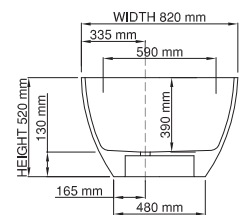

Product code: SBM061
Size (l) x (w) x (h): 1740mm x 820mm x 520mm
Waste to floor: 110mm
Water capacity: 275 L
Overflow: Internal Overflow / No overflow
Material: DADOquartz®
Finish: Matte / Polished

Base dimensions: 880mm x 480mm
Edge width: 20mm
Waste diameter: 50mm
Weight: 80kg

Shipping information

Packing dimensions: 1860mm x 920mm x 740mm
Shipping mass: 130kg