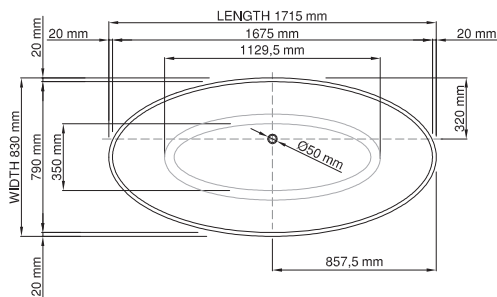

Base dimensions: 1420mm x 600mm
 Edge width: 60mm
 Waste diameter: 50mm - fits Bespoke 40mm plug
 Weight: 100kg

Shipping information

Packing dimensions: 1790mm x 930mm x 690mm
 Shipping mass: 150kg

thin-edge

Base dimensions: 1000mm x 400mm
 Edge width: 25mm
 Waste diameter: 50mm - fits Bespoke 40mm plug
 Weight: 75kg

Shipping information

Packing dimensions: 1655mm x 1010mm x 1090mm
 Shipping mass: 125kg

wide-edge

Base dimensions: 1260mm x 450mm
 Edge width: 100mm
 Waste diameter: 50mm
 Weight: 130kg

Shipping information

Packing dimensions: 1960mm x 1310mm x 700mm
 Shipping mass: 165kg

wide-edge

Product code: SBM054
 Size (l) x (w) x (h): 1760mm x 800mm x 595mm
 Waste to floor: 130mm
 Water capacity: 280 L
 Overflow: Internal overflow / No overflow
 Material: DADOquartz®
 Finish: Matte / Polished

Base dimensions: 1535mm x 690mm
 Edge width: 65mm
 Waste diameter: 50mm
 Weight: 135kg

Shipping information

Packing dimensions: 1800mm x 900mm x 810mm
 Shipping mass: 185kg

thin-edge

Product code: SBM066
 Size (l) x (w) x (h): 1715mm x 830mm x 535/630mm
 Waste to floor: 115mm
 Water capacity: 290 L
 Overflow: Internal Overflow / No overflow
 Material: DADOquartz®
 Finish: Matte / Polished