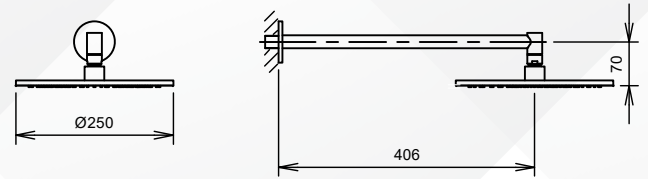

C36921K

Concealed Shower Mixer

C36927BN

Concealed Shower Mixer

C36122

Single Lever Basin Mixer without Pop-up Waste Set

C36126

Single Lever Extended Height Basin Mixer without Pop-up Waste Set

C36920

Single Lever Wall Mounted Basin Mixer

C36129

2-Hole Basin Mixer without Pop-up Waste Set

C36921

Single Lever Concealed Shower Mixer

C36927

Single Lever Concealed Shower Mixer with 2-way manual diverter (handshower and headshower mode), complete with shower hose (1500mm), handshower and headshower