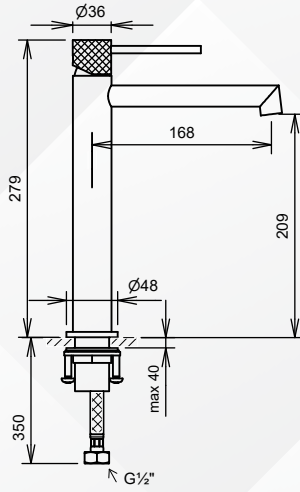

C36921K

Concealed Shower Mixer

C36927BN

Concealed Shower Mixer

C36122

Single Lever Basin Mixer without Pop-up Waste Set

C36126

Single Lever Extended Height Basin Mixer without Pop-up Waste Set

C36920

Single Lever Wall Mounted Basin Mixer

C36129

2-Hole Basin Mixer without Pop-up Waste Set

C36921

Single Lever Concealed Shower Mixer

C36927

Single Lever Concealed Shower Mixer with 2-way manual diverter (handshower and headshower mode), complete with shower hose (1500mm), handshower and headshower