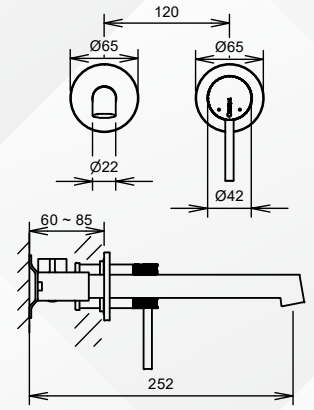

C36921K

Concealed Shower Mixer

C36927BN

Concealed Shower Mixer

C36122

Single Lever Basin Mixer without Pop-up Waste Set

C36126

Single Lever Extended Height Basin Mixer without Pop-up Waste Set

C36920

Single Lever Wall Mounted Basin Mixer

C36129

2-Hole Basin Mixer without Pop-up Waste Set

C36921

Single Lever Concealed Shower Mixer

C36927

Single Lever Concealed Shower Mixer with 2-way manual diverter (handshower and headshower mode), complete with shower hose (1500mm), handshower and headshower