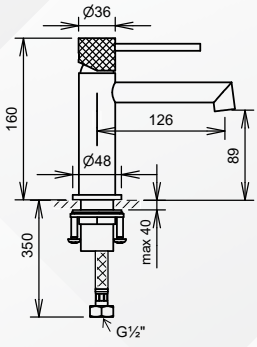

C36921K

Concealed Shower Mixer

C36927BN

Concealed Shower Mixer

C36122

Single Lever Basin Mixer without Pop-up Waste Set

C36126

Single Lever Extended Height Basin Mixer without Pop-up Waste Set

C36920

Single Lever Wall Mounted Basin Mixer

C36129

2-Hole Basin Mixer without Pop-up Waste Set

C36921

Single Lever Concealed Shower Mixer

C36927

Single Lever Concealed Shower Mixer with 2-way manual diverter (handshower and headshower mode), complete with shower hose (1500mm), handshower and headshower