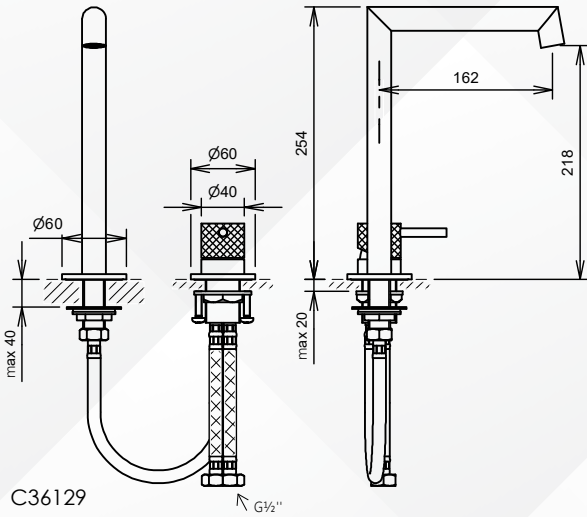

C36921K

Concealed Shower Mixer

C36927BN

Concealed Shower Mixer

C36122

Single Lever Basin Mixer without Pop-up Waste Set

C36126

Single Lever Extended Height Basin Mixer without Pop-up Waste Set

C36920

Single Lever Wall Mounted Basin Mixer

C36129

2-Hole Basin Mixer without Pop-up Waste Set

C36921

Single Lever Concealed Shower Mixer

C36927

Single Lever Concealed Shower Mixer with 2-way manual diverter (handshower and headshower mode), complete with shower hose (1500mm), handshower and headshower