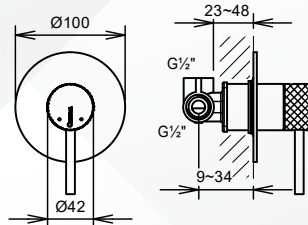

C36921K

Concealed Shower Mixer

C36927BN

Concealed Shower Mixer

C36122

Single Lever Basin Mixer without Pop-up Waste Set

C36126

Single Lever Extended Height Basin Mixer without Pop-up Waste Set

C36920

Single Lever Wall Mounted Basin Mixer

C36129

2-Hole Basin Mixer without Pop-up Waste Set

C36921

Single Lever Concealed Shower Mixer

C36927

Single Lever Concealed Shower Mixer with 2-way manual diverter (handshower and headshower mode), complete with shower hose (1500mm), handshower and headshower