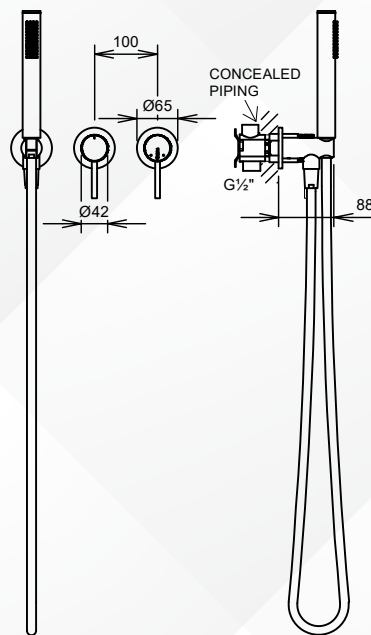

CRESTIAL®
Wasser Musik

Series DIAMANT

Series DIAMANT

Diamant series embodies the slim minimalist design with updated distinctive diamond shape patterns on the handle, to add more dazzle in the bathroom.

Friendlier to the environment, Diamant series is designed to be slender. Its svelte spout, achieved by joining 2 slim tubes perfectly and seamlessly. The overall slim profile reduces raw material usage. Fitted with an aerator that mixes water and air to produce bubbly water flow, reducing water usage.

Diamant series faucets are produced fully in brass, and available in electroplated chrome, matt black and other stylish surface finishes achieved by physical vapour deposition (PVD): brushed champagne, brushed nickel and brushed gunmetal. Both electroplating and PVD provide durable surface protection that ensures the long life of the faucet.

C36921K

Concealed Shower Mixer

C36927BN

Concealed Shower Mixer

C36122

Single Lever Basin Mixer without Pop-up Waste Set

C36126

Single Lever Extended Height Basin Mixer without Pop-up Waste Set

C36920

Single Lever Wall Mounted Basin Mixer

C36129

2-Hole Basin Mixer without Pop-up Waste Set

C36921

Single Lever Concealed Shower Mixer

C36927

Single Lever Concealed Shower Mixer with 2-way manual diverter (handshower and headshower mode), complete with shower hose (1500mm), handshower and headshower