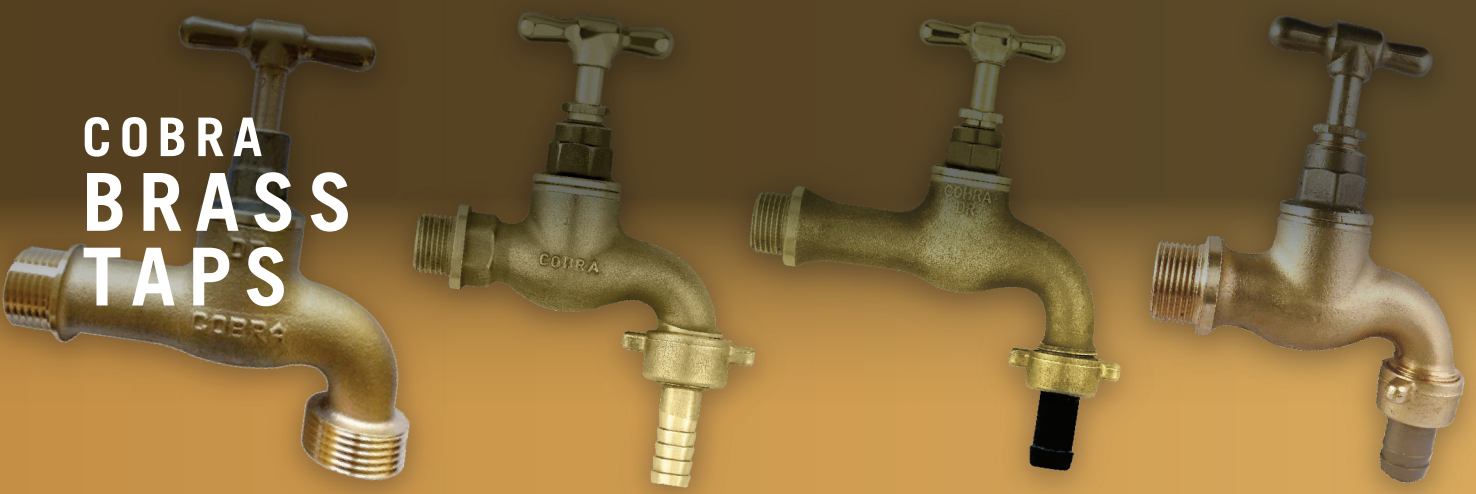

COBRA BRASS TAPS

Cobra Rough Brass
Light Pattern Hose
Bibtap & Tail Piece
1/2 MI

209-15x3/4PL/N

Cobra Rough Brass
Heavy Pattern Hose
Bibtap 1/2 MI

108-15/N

Cobra Rough Brass
Heavy Pattern Hose
Bibtap 3/4 MI

108-20/N

Cobra Rough Brass
Light Pattern Hose
Bibtap 1/2 MI

208-15/N

Cobra Rough Brass
Heavy Pattern Hose
Bibtap 3/4 MI

208-20/N

SCAN QR CODE
TO VIEW THE
FULL RANGE