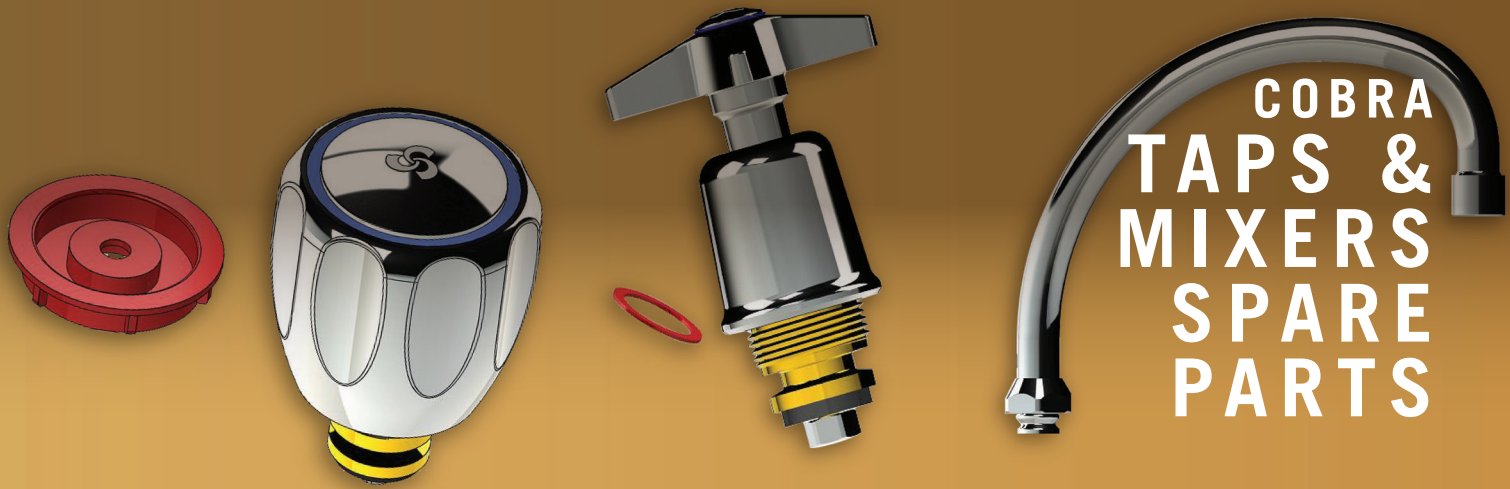

**COBRA
TAPS &
MIXERS
SPARE
PARTS**

Cobra Star Standard Heavy Pattern Headpart 1/2 (3/4 Light Pattern) Chrome

P-5/NV

Cobra Star Underwall Light Pattern Headpart 1/2 Chrome

P-7/NV

Cobra Star Standard Light Pattern Headpart 1/2 Chrome

P-8/NV

Cobra Stella Standard Light Pattern Headpart 1/2 Chrome

P-61-1ST/NV

Cobra Stella Underwall Light Pattern Headpart 1/2 Chrome

P-63-2ST/NV

Cobra Metsi Standard Light Pattern 1/2 Headpart Chrome

P-61-1MI/NV

Cobra Metsi Underwall Light Pattern 1/2 Headpart Chrome

P-63-2MI/NV

Cobra Roma Standard Light Pattern 1/2 Headpart Chrome

P-61-1R0/NV

Cobra Roma Underwall Light Pattern 1/2 Headpart Chrome

P-63-2R0/NV

Cobra Ledimo Standard Light Pattern Headpart 1/2 Chrome

P-61-2L0/NV

Cobra Ledimo Underwall Light Pattern Headpart 1/2 Chrome

P-63-2L0/NV

Cobra Carina Standard Light Pattern Headpart 1/2 Chrome

P-61-2CA/NV

Cobra Carina Underwall Light Pattern Headpart 1/2 Chrome

P-63-2CA/NV

Cobra O-Ring Kit For Sink Mixers Light Pattern

0171P/NV

SCAN QR CODE TO VIEW THE FULL RANGE