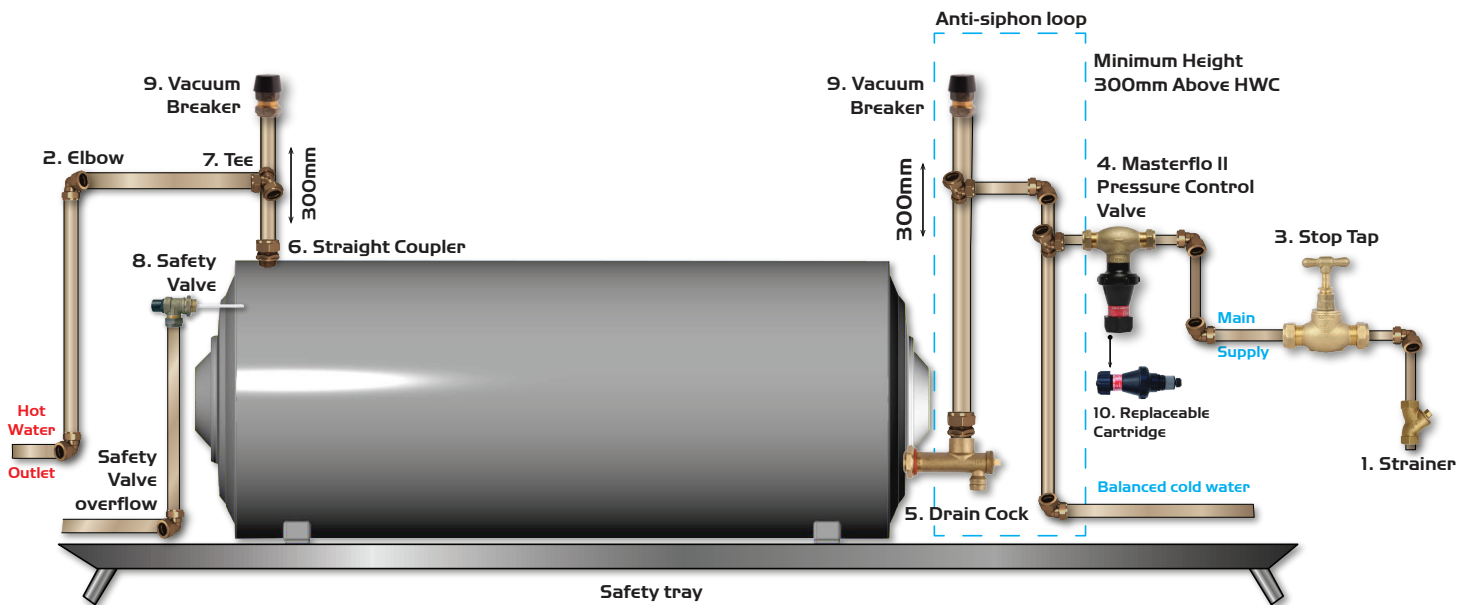

1094-32

Cobra Ballvalve
1 & 1/2 FI
Rough Brass

1094-40

Cobra Ballvalve
2 FI
Rough Brass

1094-50

SCAN QR CODE
TO VIEW THE
FULL RANGE

COBRA GEYSER VALVES

INSTALLATION DIAGRAM