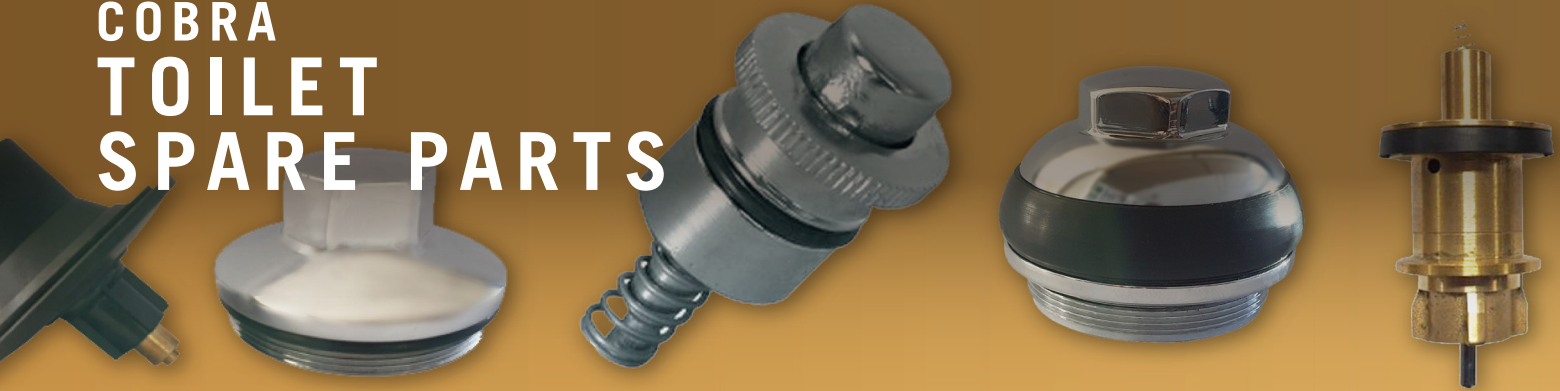

P-63-2CA/NV

Cobra O-Ring Kit For Sink Mixers Light Pattern

0171P/NV

SCAN QR CODE TO VIEW THE FULL RANGE

COBRA TOILET SPARE PARTS

Cobra FM Top
Cover Kit C-FMC1-2
& C-FM8-30

C-FMC1-2.C-FM8-30

Cobra FJ Top
Cover Kit C-FJC1-2
& C-FJ8-10