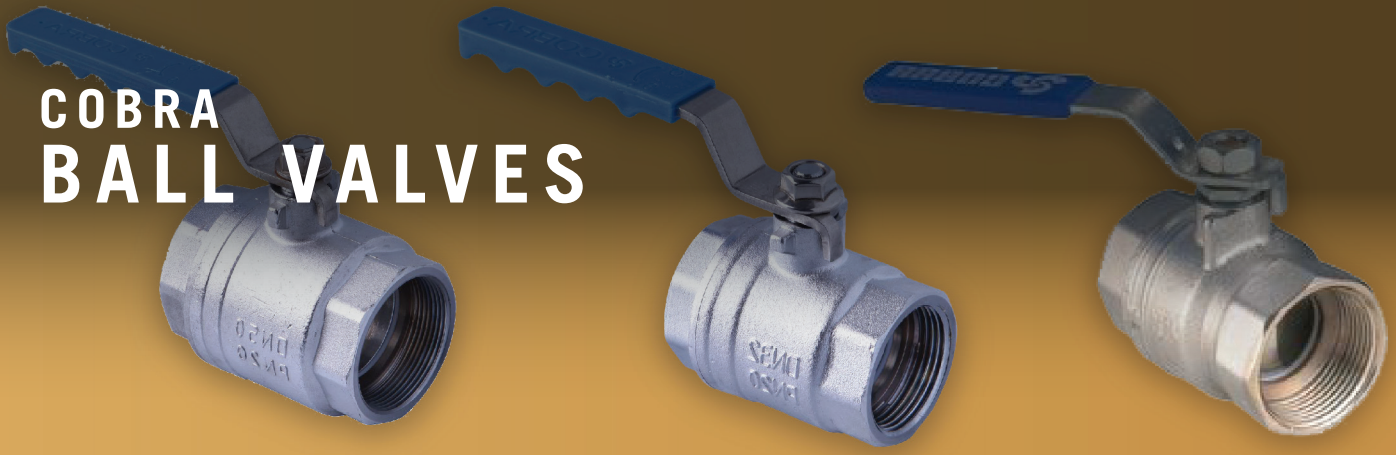

COBRA BALL VALVES

Cobra Ball O
Flo Ball Valve
1/2 FI
Chrome

1090-15

Cobra Ball O
Flo Ball Valve
3/4 FI
Chrome

1090-20

Cobra Ball O
Flo Ball Valve
1 FI
Chrome

1090-25

Cobra Ball O
Flo Ball Valve
1 & 1/4 FI
Chrome

1090-32

Cobra Ball O
Flo Ball Valve
1 & 1/2 FI
Chrome

1090-40

Cobra Ball O
Flo Ball Valve
2 FI
Chrome

1090-50

Cobra Ball O
Flo Ball Valve
3 FI
Chrome

1090-80

Cobra Ball O
Flo Ball Valve 4 FI
Chrome

1090-100

Cobra Angle Valve
Chrome

232-10/NV

SCAN QR CODE
TO VIEW THE
FULL RANGE