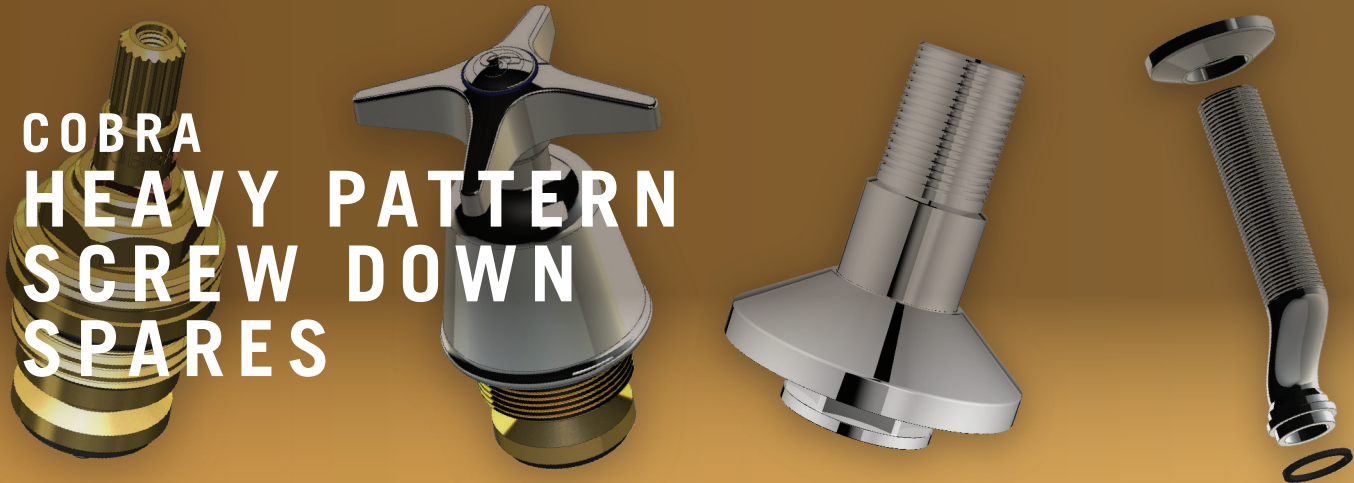

171/041/NV

Cobra Star Heavy Pattern Sink Mixer Pillar Type M10X1/2 FI Chrome

196/NV

SCAN QR CODE TO VIEW THE FULL RANGE

COBRA HEAVY PATTERN SCREW DOWN SPARES

Cobra O-Ring Kit For Heavy Pattern Sink Mixers

0171HP/NV