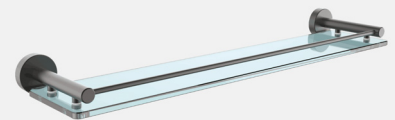

Glass Shelf 16-LOS-GS00-CHR

Toothbrush Tumbler Holder 16-LOS-TTH0-CHR

Single Towel Rail (700mm) 16-LOS-STR0-CHR

Toilet Brush Holder 16-LOS-TBH0-CHR

Double Towel Rail (700mm) 16-LOS-DTR0-CHR

Bodie
Black

LAVA
BLACK

- DURABLE
- EASY TO INSTALL
- NON-CORROSIVE
- LIGHTWEIGHT
- RECYCLABLE

Toilet Paper Holder 14-LVA-TPH0-BLK

Fixed Toilet Paper Holder 14-LVA-TPH1-BLK

Towel Ring 14-LVA-TR00-BLK

Soap Basket 14-LVA-SB00-BLK

Toothbrush Tumbler Holder 14-LVA-TTH0-BLK

Towel Hook 14-LVA-TH00-BLK

Single Towel Rail (600mm) 14-LVA-STR6-BLK

Double Towel Rail (600mm) 14-LVA-DTR6-BLK

Glass Shelf 14-LVA-GS00-BLK

Toilet Brush 14-LVA-TBH0-BLK

Square Shower Shelf 14-UNI-SQSS-BLK

Corner Shower Shelf 14-UNI-CSS1-BLK