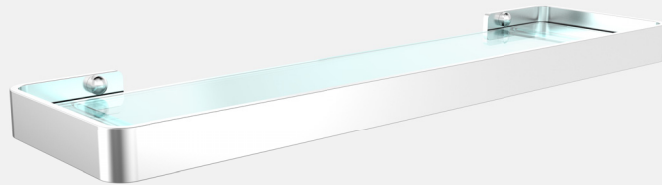

Glass Shelf 14-ONX-GS00-BLK

Toilet Brush 14-ONX-TBH0-BLK

Towel Hook 14-ONX-TH00-BLK

Diamond Shower Shelf 14-UNI-CSS2-BLK

Square Shower Shelf 14-UNI-SQSS-BLK

Corner Shower Shelf 14-UNI-CSS1-BLK

Bodie
Metal

ONYX
SILVER

- DURABLE
- EASY TO INSTALL
- NON-CORROSIVE
- LIGHTWEIGHT
- RECYCLABLE

Toilet Paper Holder 14-ONS-TPH0-SLV

Towel Ring 14-ONS-TR00-SLV

Soap Basket 14-ONS-SB00-SLV

Toothbrush Tumbler Holder 14-ONS-TTH0-SLV

Glass Shelf 14-ONS-GS00-SLV

Towel Hook 14-ONS-TH00-SLV

Single Towel Rail 14-ONS-STR6-SLV

Toilet Brush Holder 14-ONS-TBH0-SLV

Double Towel Rail 14-ONS-DTR6-SLV

Bodie
Black

ZENNA BLACK

- MODERN DESIGN
- EASY TO INSTALL
- ELEGANT
- DURABLE
- VERSATILE