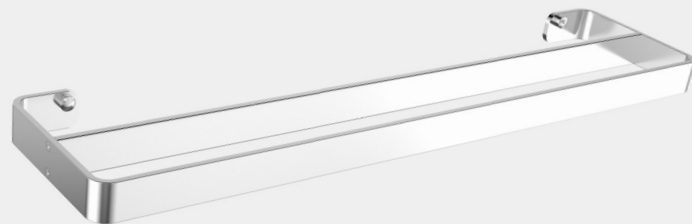

Glass Shelf 14-ONX-GS00-BLK

Toilet Brush 14-ONX-TBH0-BLK

Towel Hook 14-ONX-TH00-BLK

Diamond Shower Shelf 14-UNI-CSS2-BLK

Square Shower Shelf 14-UNI-SQSS-BLK

Corner Shower Shelf 14-UNI-CSS1-BLK

Bodie
Metal

ONYX
SILVER

- DURABLE
- EASY TO INSTALL
- NON-CORROSIVE
- LIGHTWEIGHT
- RECYCLABLE

Toilet Paper Holder 14-ONS-TPH0-SLV

Towel Ring 14-ONS-TR00-SLV

Soap Basket 14-ONS-SB00-SLV

Toothbrush Tumbler Holder 14-ONS-TTH0-SLV

Glass Shelf 14-ONS-GS00-SLV

Towel Hook 14-ONS-TH00-SLV

Single Towel Rail 14-ONS-STR6-SLV

Toilet Brush Holder 14-ONS-TBH0-SLV

Double Towel Rail 14-ONS-DTR6-SLV

Bodie
Black

ZENNA BLACK

- MODERN DESIGN
- EASY TO INSTALL
- ELEGANT
- DURABLE
- VERSATILE