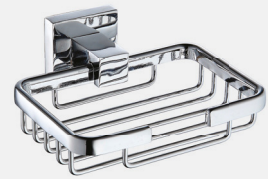

Bodie
Metal

ARIA
CHROME

- EASY TO INSTALL
- ELEGANT
- DURABLE
- VERSATILE
- LUXURIOUS

Toilet Paper Holder 16-ARA-TPH0-CHR

Towel Ring 16-ARA-TR00-CHR

Soap Basket 16-ARA-SB00-CHR

Toothbrush Tumbler Holder 16-ARA-TTH0-CHR

Single Towel Rail (700mm) 16-ARA-STR0-CHR

Towel Hook 16-ARA-RH00-CHR

Double Towel Rail (700mm) 16-ARA-DTR0-CHR

Bodie
Metal

DESIGNER
CHROME

- EASY TO INSTALL
- ELEGANT
- DURABLE
- VERSATILE
- LUXURIOUS

Toilet Paper Holder 16-TTD-TPH0-CHR

Fixed Toilet Paper Holder 16-TTD-TPH1-CHR

Towel Ring 16-TTD-TR00-CHR

Toothbrush Tumbler Holder 16-TTD-TTH0-CHR

Single Towel Rail (700mm) 16-TTD-STR0-CHR

Soap Basket 16-TTD-SB00-CHR

Double Towel Rail (700mm) 16-TTD-DTR0-CHR