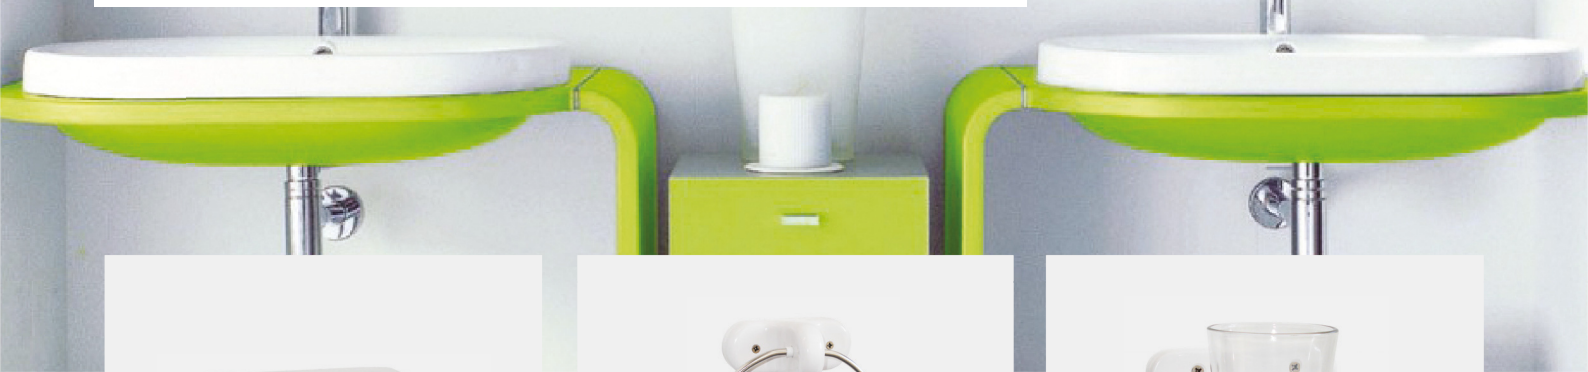

Bodie
Stone

LECOCO
WHITE

- FULL BODIED
- HAND CAST
- NON PLASTIC
- DURABLE
- MADE IN SA

Toilet Paper Holder 11-LCB-TPH0-WHT

Soap Dish 11-LCB-SD00-WHT