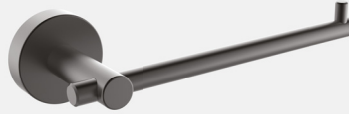

Bodie
Metal

LOS ANGELES CHROME

- EASY TO INSTALL
- ELEGANT
- DURABLE
- VERSATILE
- LUXURIOUS

Toilet Paper Holder 16-LOS-TPH0-CHR

Towel Ring 16-LOS-TR00-CHR

Soap Basket 16-LOS-SB00-CHR

Towel Hook 16-LOS-RH00-CHR

Glass Shelf 16-LOS-GS00-CHR

Toothbrush Tumbler Holder 16-LOS-TTH0-CHR

Single Towel Rail (700mm) 16-LOS-STR0-CHR

Toilet Brush Holder 16-LOS-TBH0-CHR

Double Towel Rail (700mm) 16-LOS-DTR0-CHR

Bodie
Black

LAVA
BLACK

- DURABLE
- EASY TO INSTALL
- NON-CORROSIVE
- LIGHTWEIGHT
- RECYCLABLE

Toilet Paper Holder 14-LVA-TPH0-BLK

Fixed Toilet Paper Holder 14-LVA-TPH1-BLK

Towel Ring 14-LVA-TR00-BLK

Soap Basket 14-LVA-SB00-BLK

Toothbrush Tumbler Holder 14-LVA-TTH0-BLK