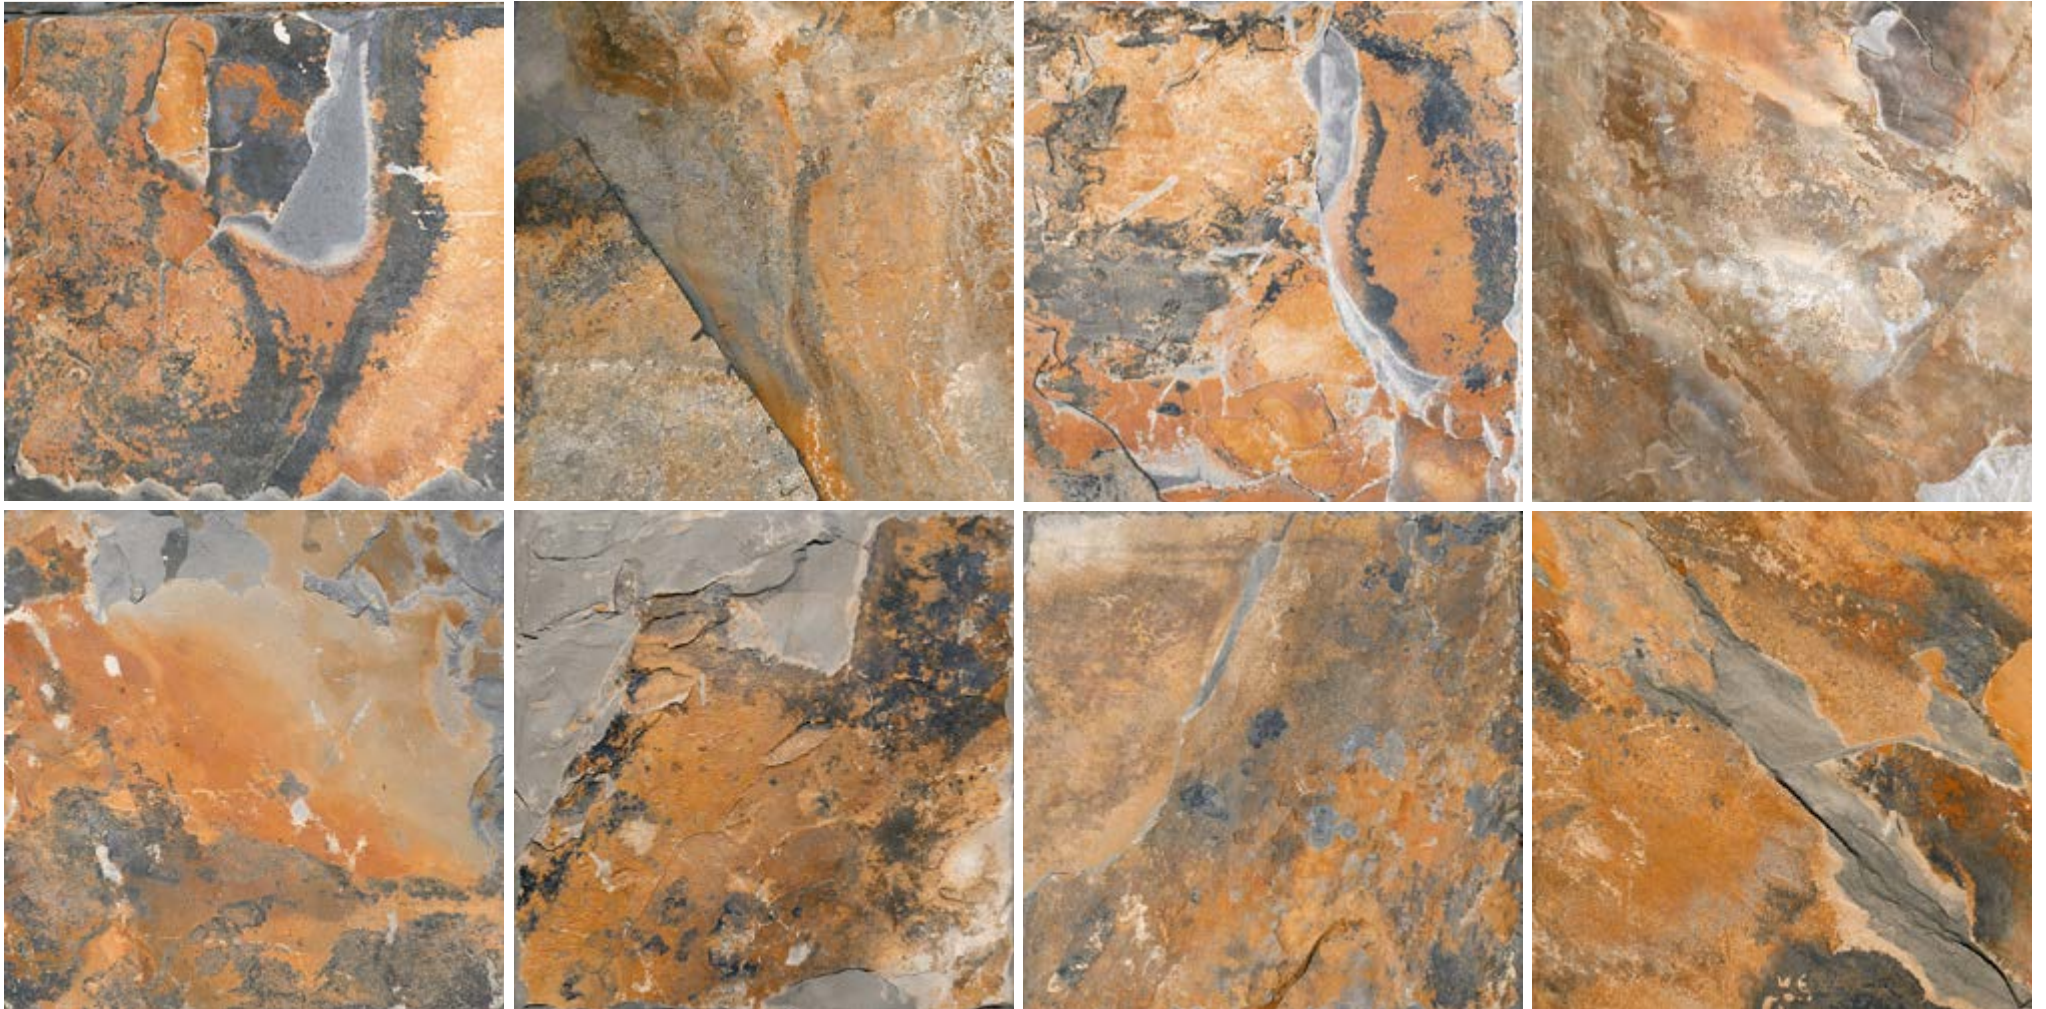

PINNACLE SLATE

Material: Pinnacle Glazed Ceramic PEI 4 | Dimensions: 330 x 330mm | Application: Floor & Wall Application

RA238
RICH AUTUMN SLATE

☐ *Discontinued*