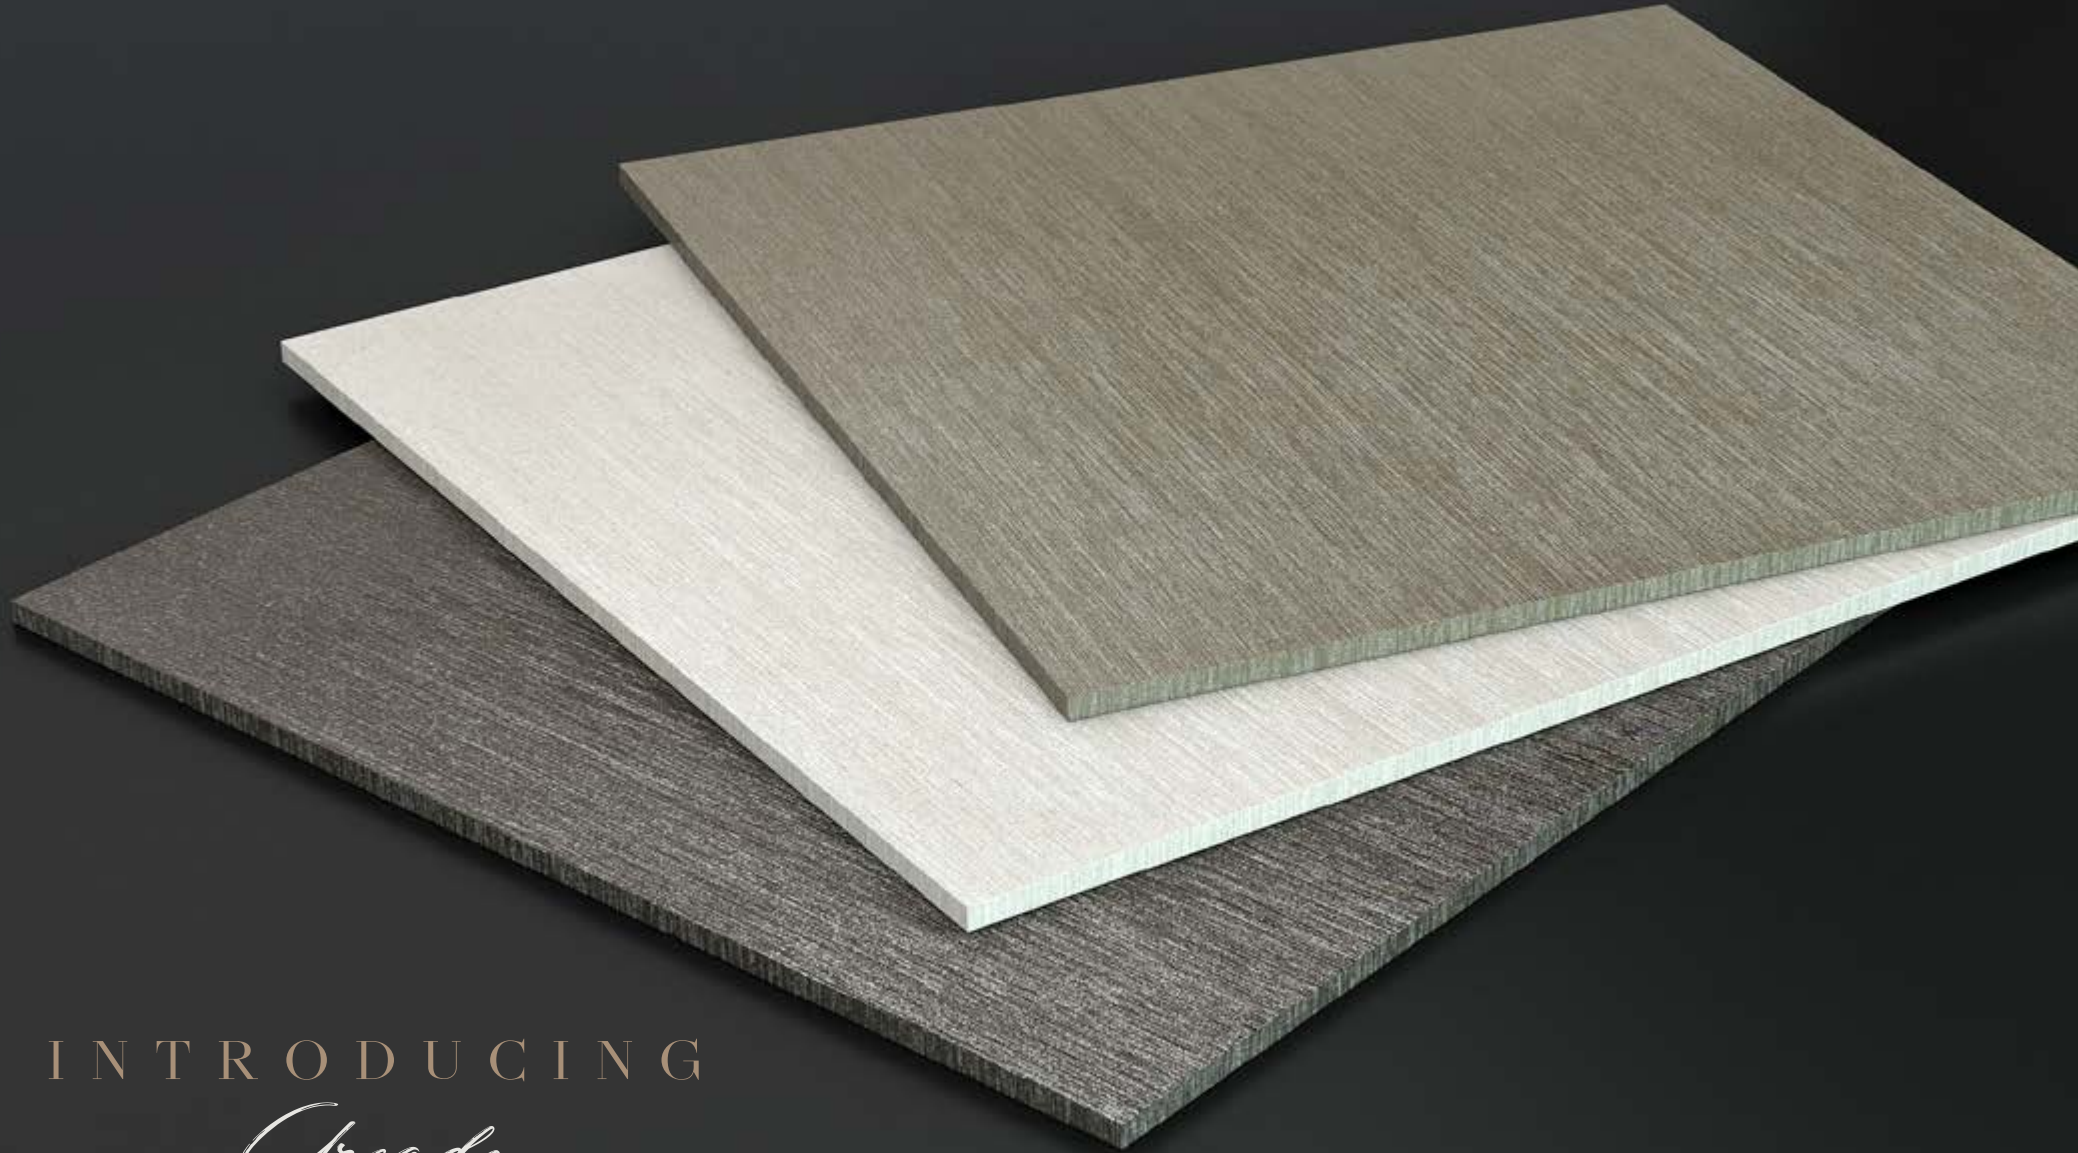

INTRODUCING

Creade

FULL BODY PORCELAIN