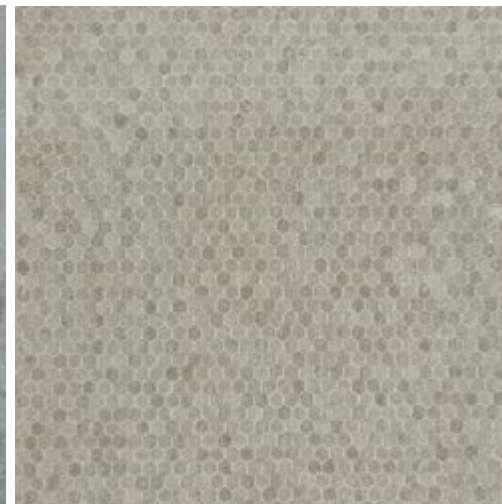

FTC60251D
HONEY COMB ALMOND

FTC60253D
HONEY COMB GREY

☐ *Discontinued*