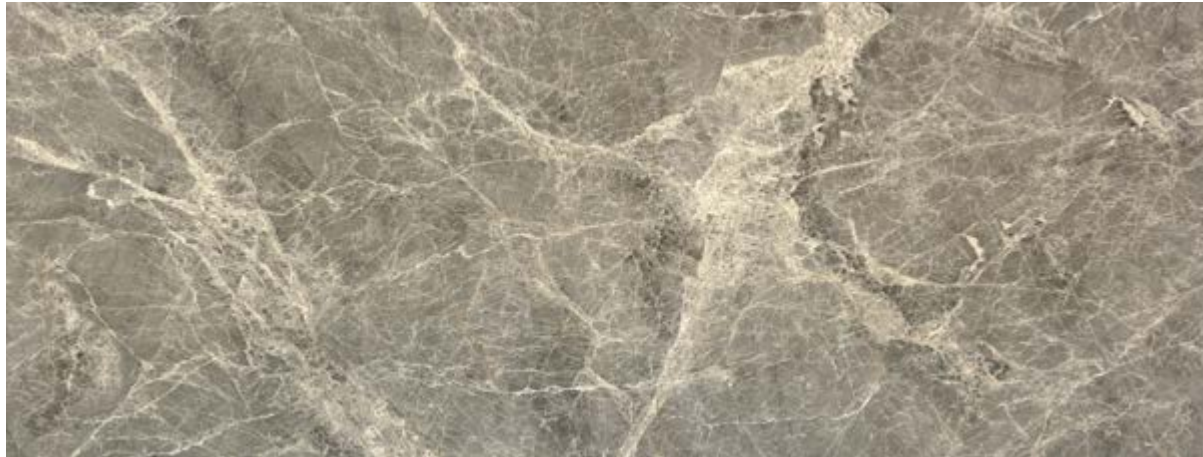

Discontinued

70 | SLABS SERIES

Material: Glazed Porcelain | Dimensions: 600 x 1200mm | Application: Floor Application

FTJH1202
CARRARA WHITE MARBLE

Discontinued

FTJH1231
AZTECA GREY MARBLE

Discontinued

SLAB