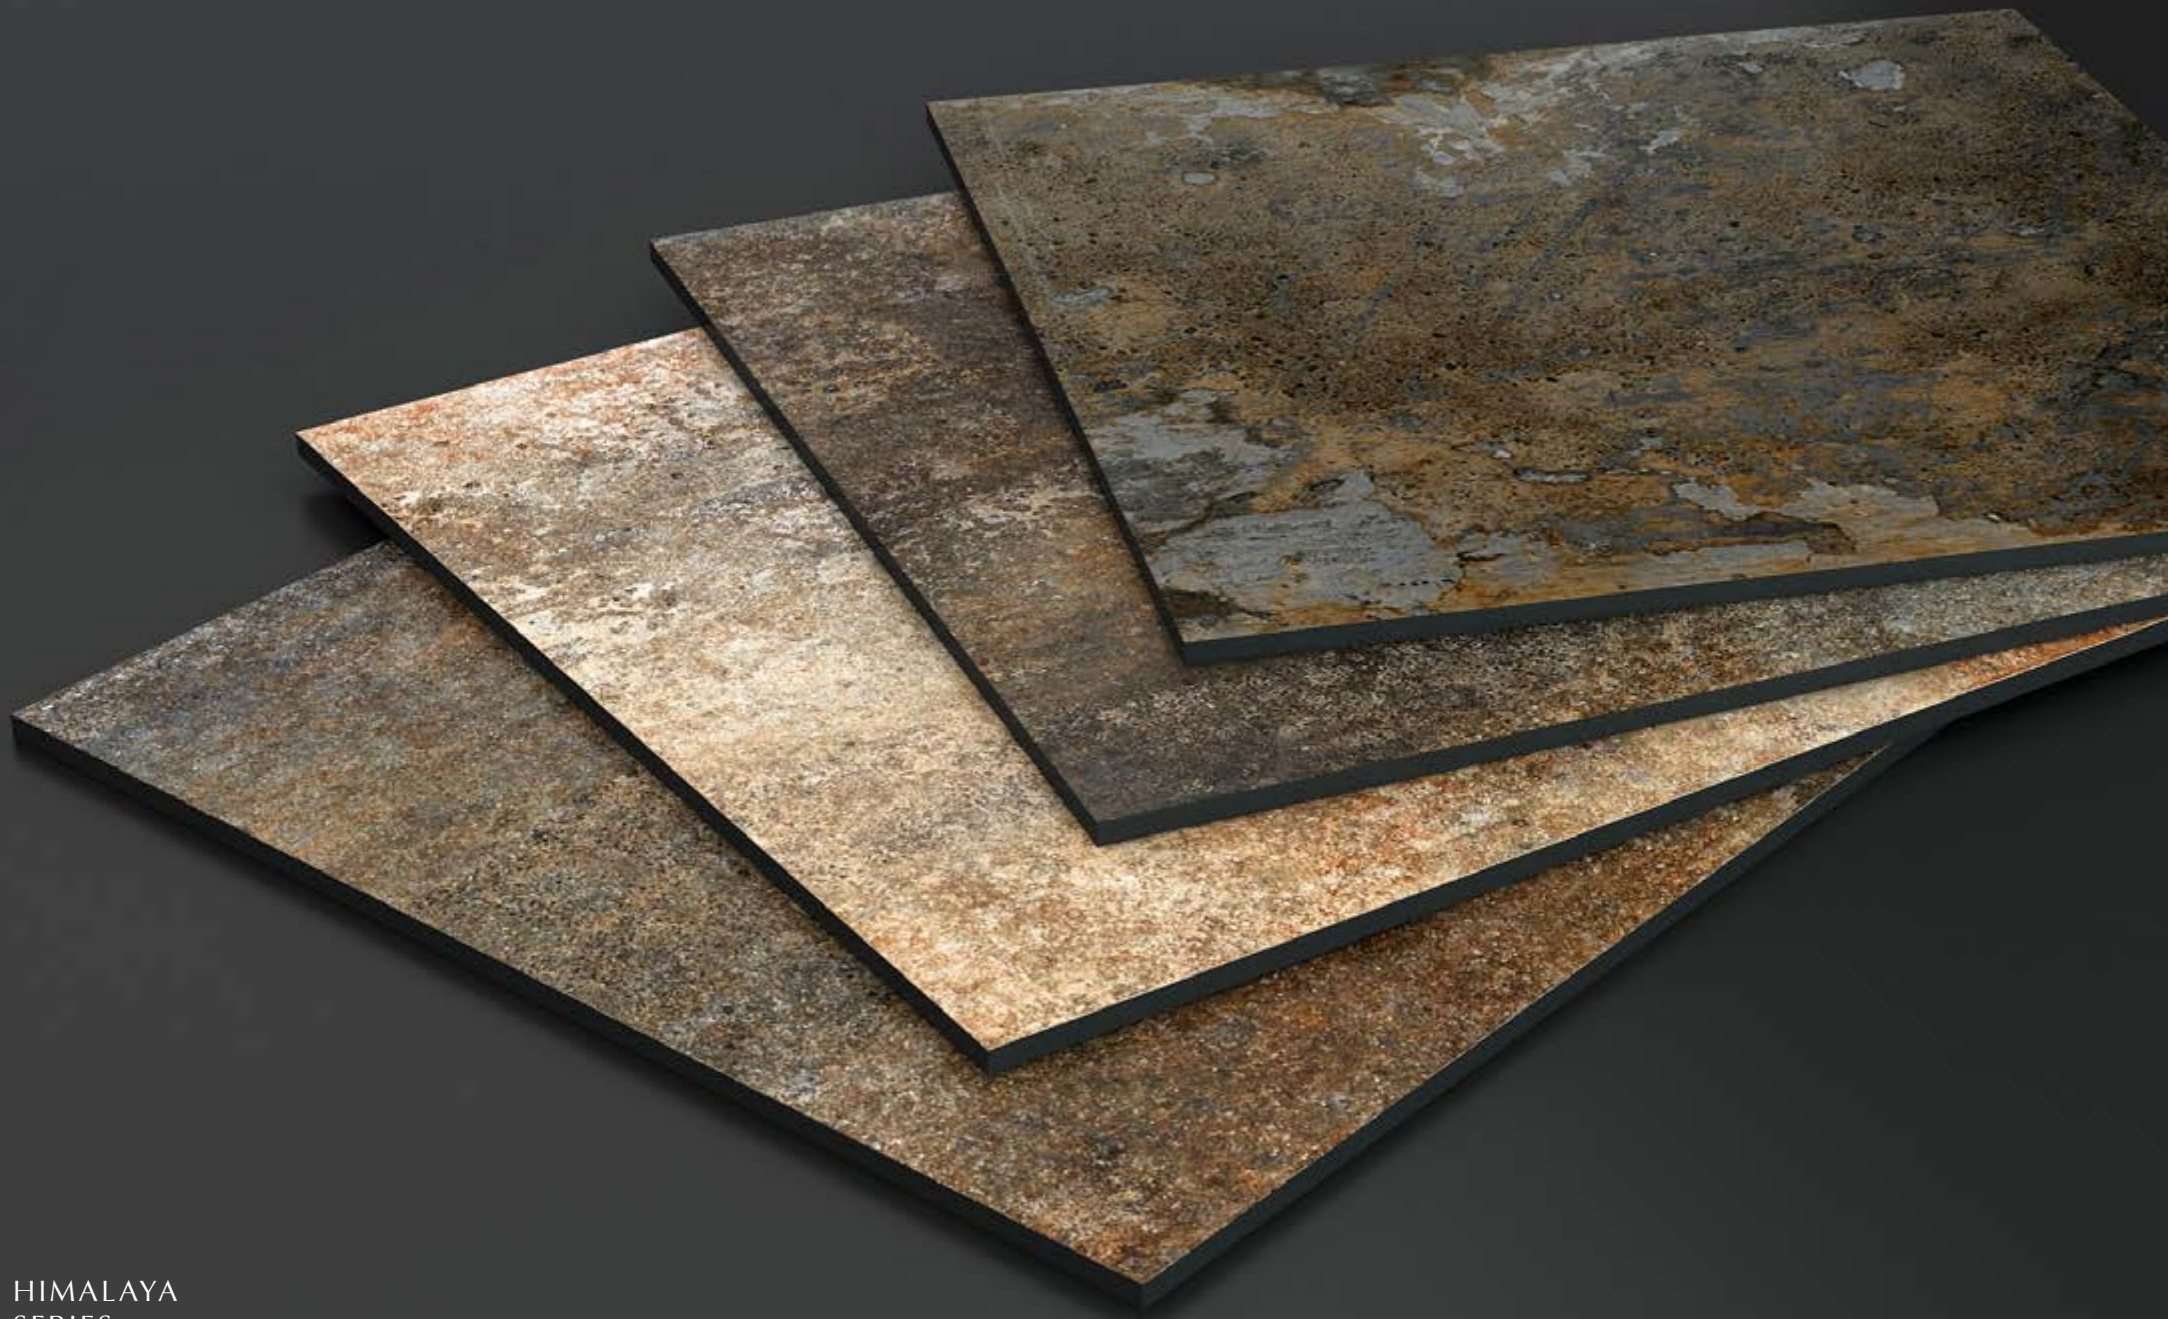

HIMALAYA
SERIES