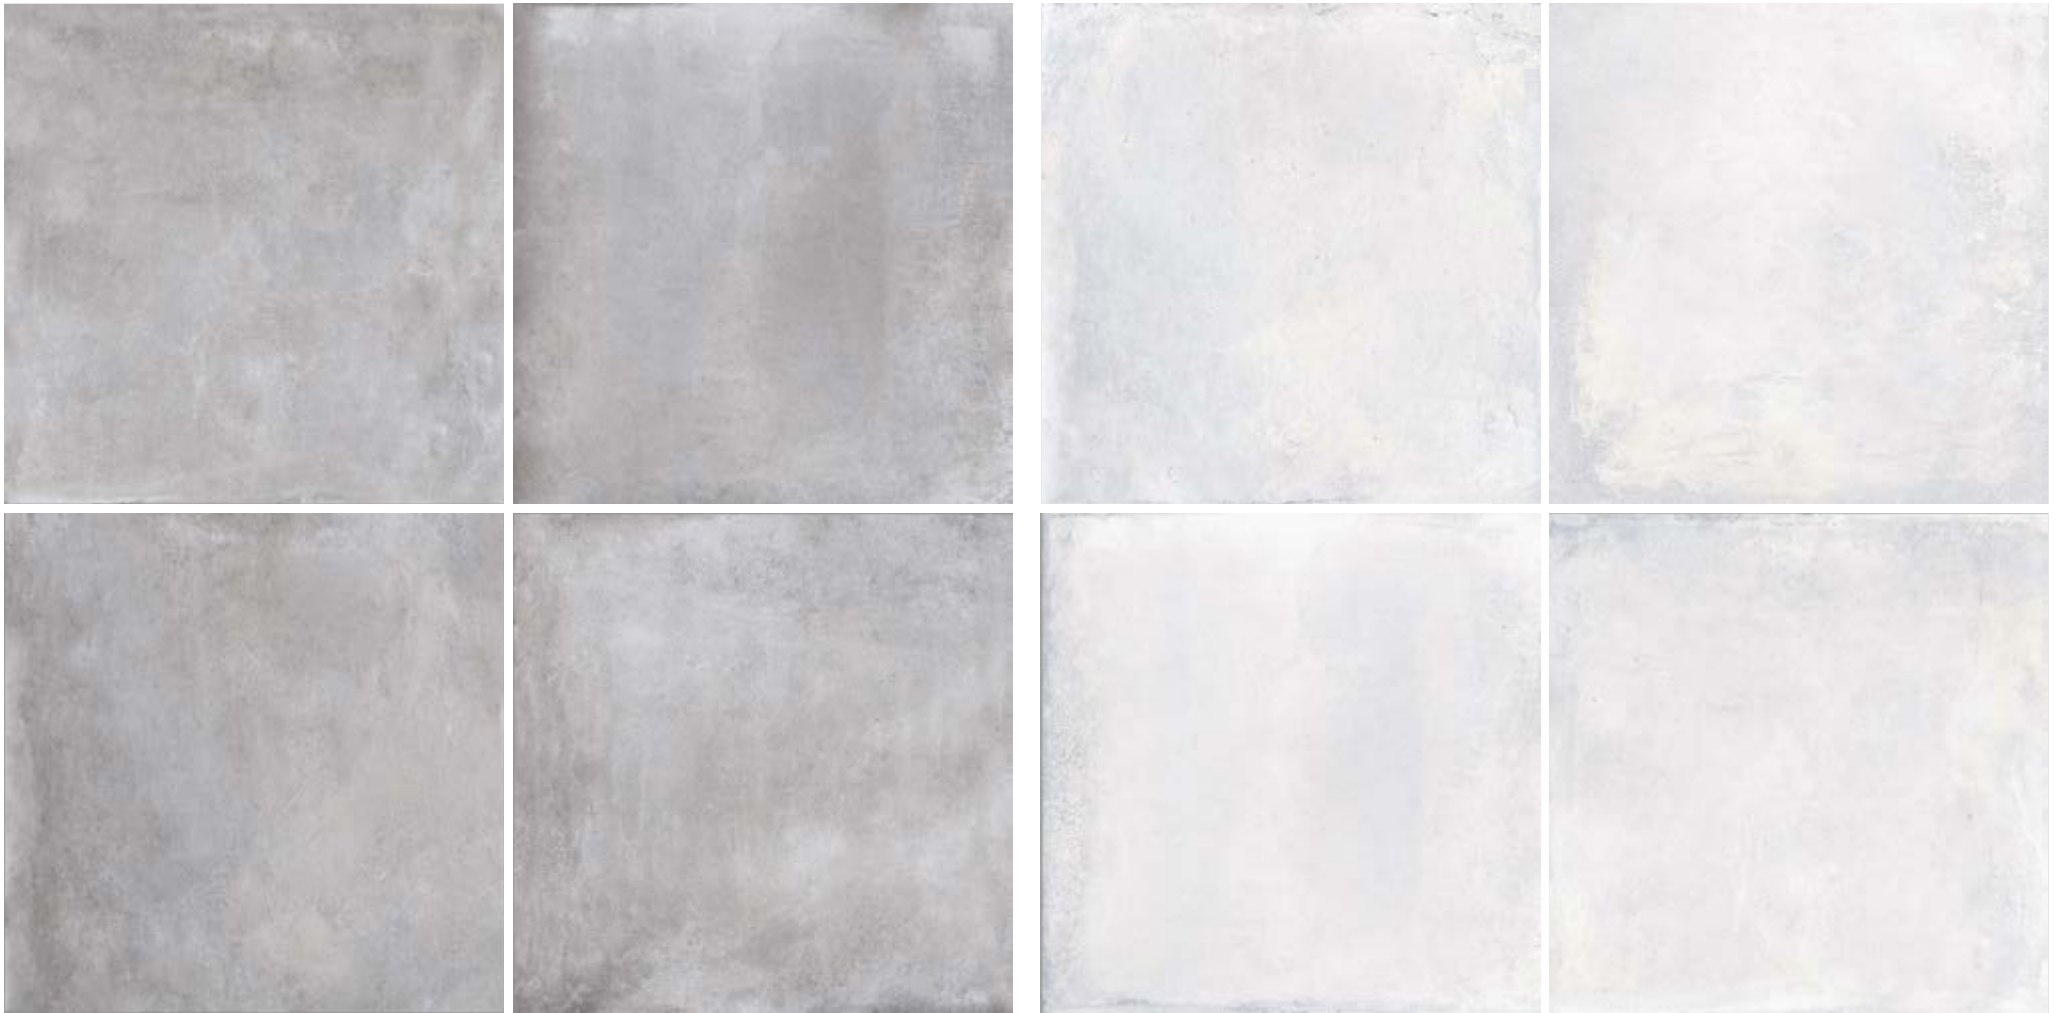

RA238
RICH AUTUMN SLATE

Discontinued

INTRODUCING
Pinnacolo da Vinci
INTERIORS

PINNACLE DA VINCI

Material: Pinnacle Glazed Ceramic PEI 4 | **Dimensions:** 400 x 400mm | **Application:** Floor & Wall Application