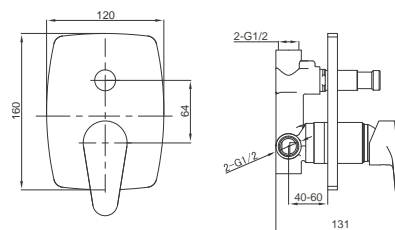

Catalonia Trigger Spray Square Black

Wall Mounted Mixer
Black Finish
Product Code: STFSQBL

ALMERA ATL SERIES

Almera ATL Single Lever

Undertile Diverter Mixer
 Chrome Finish
 Product Code: BATL05

Almera ATL Single Lever