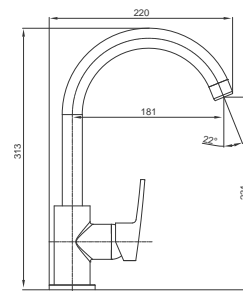

Almera ATL Single Lever

Sink Mixer Deck Type
Chrome Finish
Product Code: BATL30