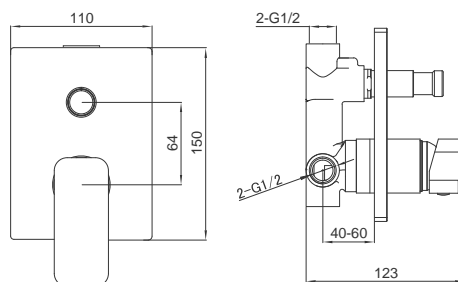

Pamplona PEK Single Lever

Long Basin Mixer
Black Finish
Product Code: BPEKB201

CATALONIA CAT SERIES

Catalonia CAT Single Lever

Undertile Diverter Mixer
 Chrome Finish
 Product Code: BCAT05

Catalonia CAT Single Lever