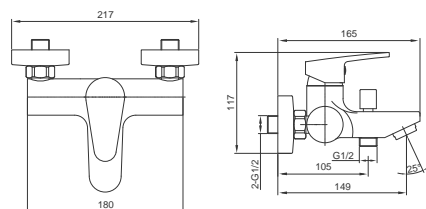

Almera ATL Single Lever

Undertile Diverter Mixer
 Black Finish
 Product Code: BATLB05

Almera ATL Single Lever

Undertile Bath/Shower Mixer
 Black Finish
 Product Code: BATLB10

Almera ATL Single Lever

Bath Mixer Complete
 Black Finish
 Product Code: BATLB12