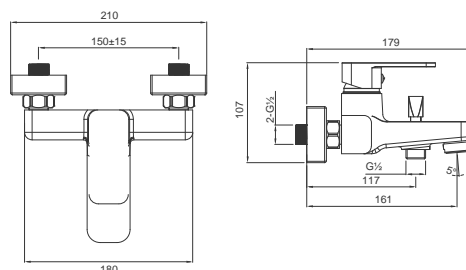

Catalonia CAT Single Lever

Undertile Diverter Mixer
Chrome Finish
Product Code: BCAT05

Catalonia CAT Single Lever

Undertile Bath/Shower Mixer
Chrome Finish
Product Code: BCAT10

Catalonia CAT Single Lever

Bath Mixer Complete
Chrome Finish
Product Code: BCAT12

Catalonia CAT Single Lever

Basin Mixer
Chrome Finish
Product Code: BCAT20