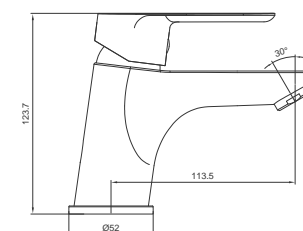

Pamplona PEK Single Lever

Basin Mixer
Chrome Finish
Product Code: BPEK20