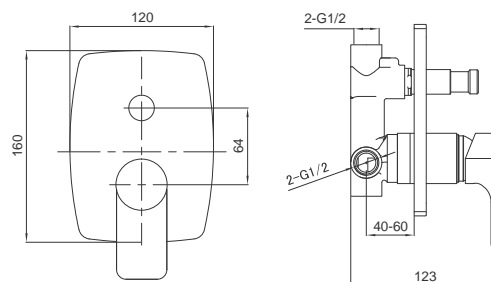

Granada GIR Single Lever

Undertile Diverter Mixer
Chrome Finish
Product Code: BGIR05