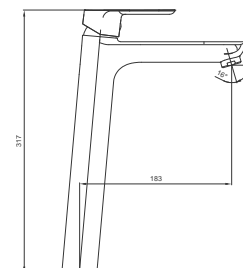

Pamplona PEK Single Lever

Long Basin Mixer
Black Finish
Product Code: BPEKB201