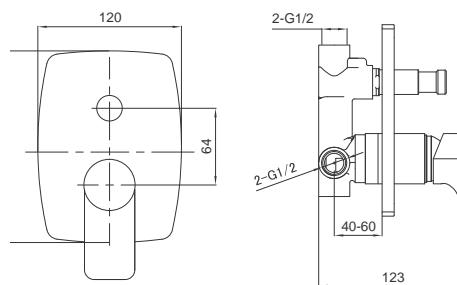

Granada GIR Single Lever

Undertile Diverter Mixer
Black Finish
Product Code: BGIRB05