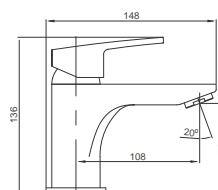

Undertile Bath/Shower Mixer
 Chrome Finish
 Product Code: BATL10

Almera ATL Single Lever

Bath Mixer Complete
 Chrome Finish
 Product Code: BATL12

Almera ATL Single Lever

Basin Mixer
 Chrome Finish
 Product Code: BATL20