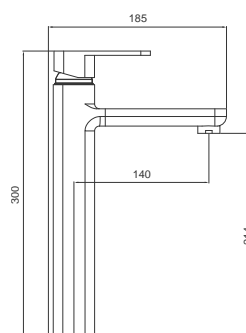

Catalonia CAT Single Lever

Sink Mixer Wall Type
 Chrome Finish
 Product Code: BCAT21

Catalonia CAT Single Lever

Sink Mixer Deck Type
 Chrome Finish
 Product Code: BCAT30

Catalonia CAT Single Lever

Long Basin Mixer
 Chrome Finish
 Product Code: BCAT201