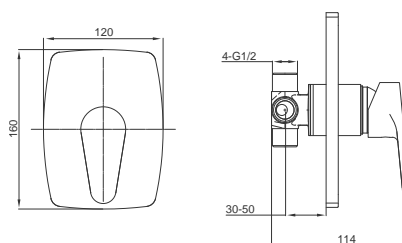

Almera ATL Single Lever

Undertile Bath/Shower Mixer
Chrome Finish
Product Code: BATL10

Almera ATL Single Lever

Bath Mixer Complete
Chrome Finish
Product Code: BATL12