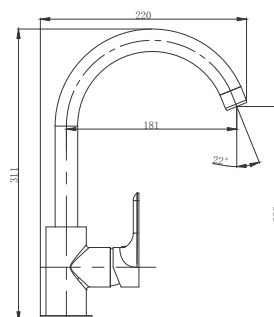

Granada GIR Single Lever

Basin Mixer
Black Finish
Product Code: BGIRB20

Granada GIR Single Lever

Sink Mixer Wall Type
Black Finish
Product Code: BGIRB21

Granada GIR Single Lever

Sink Mixer Deck Type
Black Finish
Product Code: BGIRB30