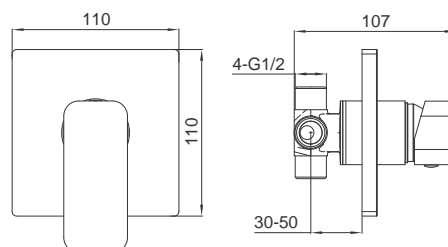

Catalonia CAT Single Lever

Undertile Bath/Shower Mixer
Black Finish
Product Code: BCATB10

Catalonia CAT Single Lever

Bath Mixer Complete
Black Finish
Product Code: BCATB12