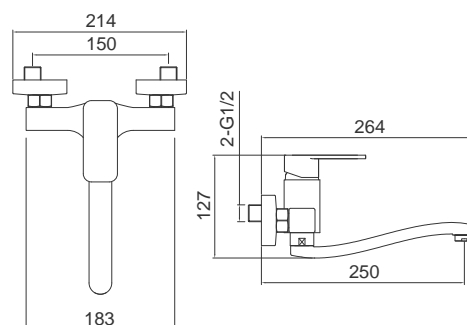

Catalonia CAT Single Lever

Sink Mixer Wall Type
Chrome Finish
Product Code: BCAT21

Catalonia CAT Single Lever

Sink Mixer Deck Type
Chrome Finish
Product Code: BCAT30

Catalonia CAT Single Lever

Long Basin Mixer
Chrome Finish
Product Code: BCAT201

Catalonia Trigger Spray Square CP

Wall Mounted Mixer
Chrome Finish
Product Code: STFSQCP