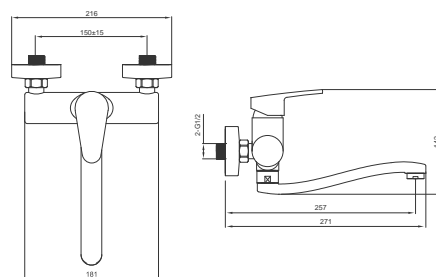

Almera ATL Single Lever

Basin Mixer
Black Finish
Product Code: BATLB20

Almera ATL Single Lever

Sink Mixer Wall Type
Black Finish
Product Code: BATLB21

Almera ATL Single Lever

Sink Mixer Deck Type
Black Finish
Product Code: BATLB30

Almera ATL Single Lever

Long Basin Mixer
Black Finish
Product Code: BATLB201