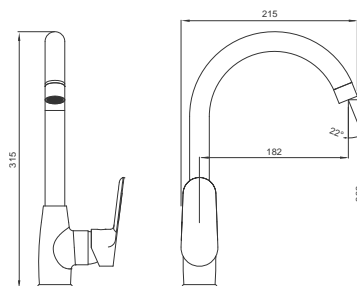

Pamplona PEK Single Lever

Sink Mixer Deck Type
Chrome Finish
Product Code: BPEK30