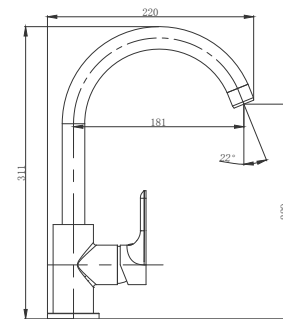

Granada GIR Single Lever

Sink Mixer Deck Type
Chrome Finish
Product Code: BGIR30