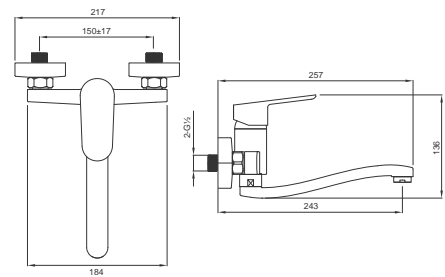

Pamplona PEK Single Lever

Basin Mixer
Black Finish
Product Code: BPEKB20

Pamplona PEK Single Lever

Sink Mixer Wall Type
Black Finish
Product Code: BPEKB21

Pamplona PEK Single Lever

Sink Mixer Deck Type
Black Finish
Product Code: BPEKB30

Pamplona PEK Single Lever

Long Basin Mixer
Black Finish
Product Code: BPEKB201