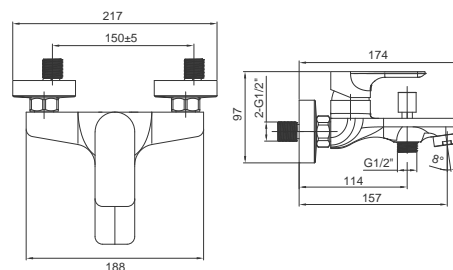

Granada GIR Single Lever

Undertile Diverter Mixer
Black Finish
Product Code: BGIRB05

Granada GIR Single Lever

Undertile Bath/Shower Mixer
Black Finish
Product Code: BGIRB10

Granada GIR Single Lever

Bath Mixer Complete
Black Finish
Product Code: BGIRB12