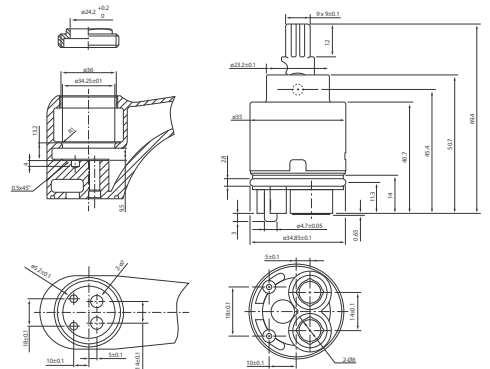

CARTRIDGES

Borras Raised Cartridge

35mm Low Torque Cartridge with Distributor

Min Opening Angle: 23°
 Max Turning Angle: 100°
 Max Temperature: 95°C
 Lever Break Torque: >12N.m
 Gland Nut Torque: 8-10N.m
 Burst Test: Staic Water pressure at Max. 35Bar,
 no deformation on cartridge.
 Life Test: Min. 70,000 Cycles (EN 817, GB18145).
 Sealing Surface of Ceramic Disc:
 Hardness: >1000HV5 Flatness: <0.3µm
 Surface Roughness: RA <0.2µm

Borras Raised Cartridge

40mm Low Torque Cartridge with Distributor

Min Opening Angle: 23°
 Max Turning Angle: 100°
 Max Temperature: 95°C
 Lever Break Torque: >12N.m
 Gland Nut Torque: 10-12N.m
 Burst Test: Staic Water pressure at Max. 35Bar,
 no deformation on cartridge.
 Life Test: Min. 70,000 Cycles (EN 817, GB18145).
 Sealing Surface of Ceramic Disc:
 Hardness: >1000HV5 Flatness: <0.3µm
 Surface Roughness: RA <0.2µm