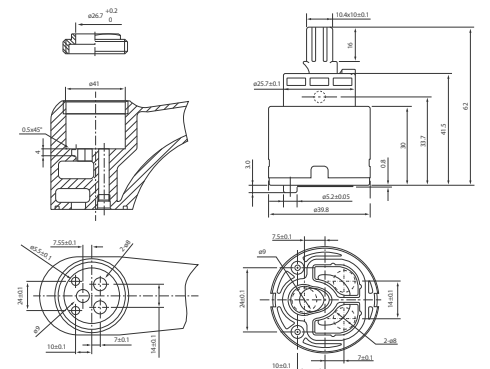

Borras Raised Cartridge

40mm Low Torque Cartridge with Distributor

Min Opening Angle: 23°
 Max Turning Angle: 100°
 Max Temperature: 95°C
 Lever Break Torque: >12N.m
 Gland Nut Torque: 10-12N.m
 Burst Test: Staic Water pressure at Max. 35Bar,
 no deformation on cartridge.
 Life Test: Min. 70,000 Cycles (EN 817, GB18145).
 Sealing Surface of Ceramic Disc:
 Hardness: >1000HV5 Flatness: <0.3µm
 Surface Roughness: RA <0.2µm

Borras Flat Cartridge

35mm Low Torque Cartridge

Min Opening Angle: 23°
 Max Turning Angle: 100°
 Max Temperature: 95°C
 Lever Break Torque: >12N.m
 Gland Nut Torque: 8-12N.m
 Burst Test: Staic Water pressure at Max. 35Bar,
 no deformation on cartridge.
 Life Test: Min. 70,000 Cycles (EN 817, GB18145).
 Sealing Surface of Ceramic Disc:
 Hardness: >1000HV5 Flatness: <0.3µm
 Surface Roughness: RA <0.2µm

Borras Flat Cartridge

40mm Low Torque Cartridge

Min Opening Angle: 23°
 Max Turning Angle: 100°
 Max Temperature: 95°C
 Lever Break Torque: >12N.m
 Gland Nut Torque: 8-12N.m
 Burst Test: Staic Water pressure at Max. 35Bar,
 no deformation on cartridge.
 Life Test: Min. 70,000 Cycles (EN 817, GB18145).
 Sealing Surface of Ceramic Disc:
 Hardness: >1000HV5 Flatness: <0.3µm
 Surface Roughness: RA <0.2µm