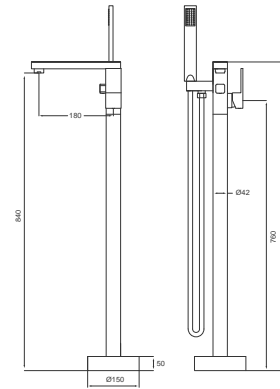

Catalonia Freestanding Mixers

Bath Mixer
Chrome Finish
Product Code: BCATFSBM