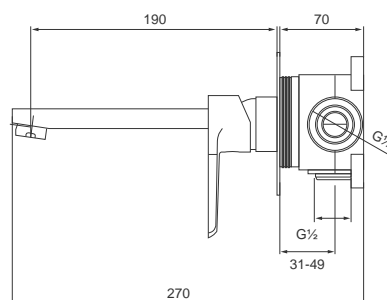

Granada GIR Single Lever

Wall Mounted Basin Mixer
Black Finish
Product Code: BGIRWMBB