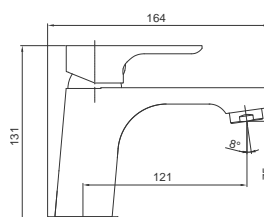

Granada GIR Single Lever

Basin Mixer
Chrome Finish
Product Code: BGIR20