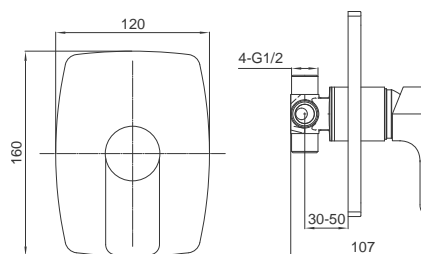

Granada GIR Single Lever

Undertile Bath/Shower Mixer
Black Finish
Product Code: BGIRB10