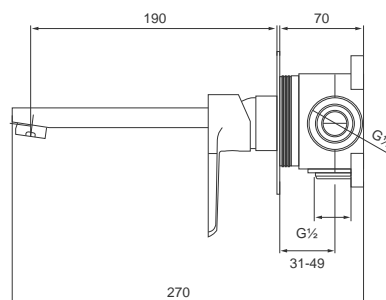

Granada GIR Single Lever

Medium Basin Mixer
Black Finish
Product Code: BGIRB202

Granada GIR Single Lever

Long Basin Mixer
Black Finish
Product Code: BGIRB201

Granada GIR Single Lever

Wall Mounted Basin Mixer
Chrome Finish
Product Code: BGIRWMB