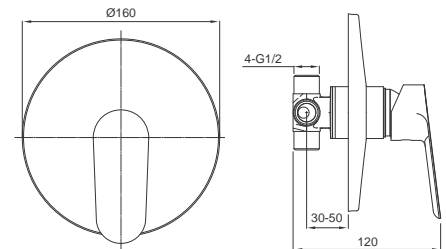

Pamplona PEK Single Lever

Undertile Bath/Shower Mixer
Chrome Finish
Product Code: BPEK10

Pamplona PEK Single Lever

Bath Mixer Complete
Chrome Finish
Product Code: BPEK12