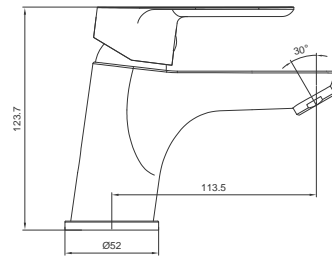

Pamplona PEK Single Lever

Basin Mixer
Black Finish
Product Code: BPEKB20

Pamplona PEK Single Lever

Sink Mixer Wall Type
Black Finish
Product Code: BPEKB21