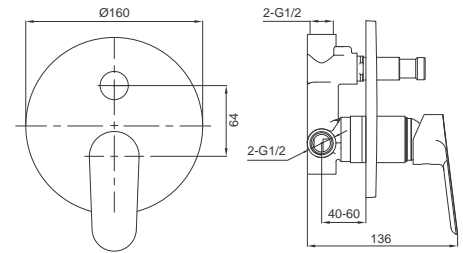

Pamplona PEK Single Lever

Undertile Diverter Mixer
Chrome Finish
Product Code: BPEK05