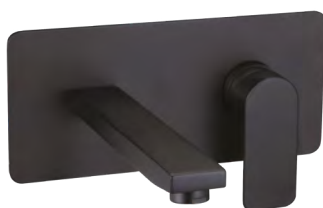

Granada GIR Single Lever

Medium Basin Mixer
Black Finish
Product Code: BGIRB202

Granada GIR Single Lever

Long Basin Mixer
Black Finish
Product Code: BGIRB201

Granada GIR Single Lever

Wall Mounted Basin Mixer
Chrome Finish
Product Code: BGIRWMB