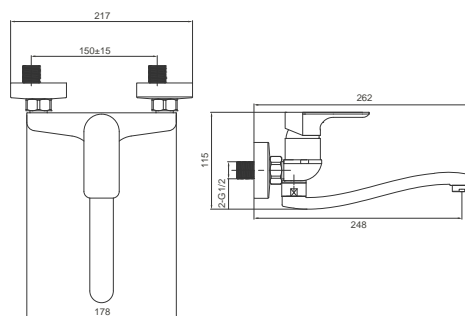

Granada GIR Single Lever

Basin Mixer
Black Finish
Product Code: BGIRB20

Granada GIR Single Lever

Sink Mixer Wall Type
Black Finish
Product Code: BGIRB21

Granada GIR Single Lever

Sink Mixer Deck Type
Black Finish
Product Code: BGIRB30