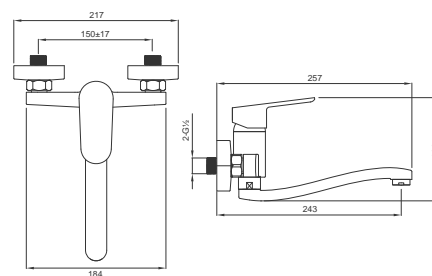

Pamplona PEK Single Lever

Sink Mixer Wall Type
Chrome Finish
Product Code: BPEK21

Pamplona PEK Single Lever

Sink Mixer Deck Type
Chrome Finish
Product Code: BPEK30

Pamplona PEK Single Lever

Long Basin Mixer
Chrome Finish
Product Code: BPEK201