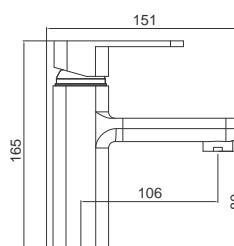

Undertile Bath/Shower Mixer
Black Finish
Product Code: BCATB10

Catalonia CAT Single Lever

Bath Mixer Complete
Black Finish
Product Code: BCATB12

Catalonia CAT Single Lever

Basin Mixer
Black Finish
Product Code: BCATB20