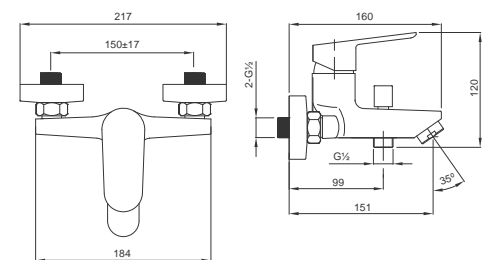

Pamplona PEK Single Lever

Undertile Diverter Mixer
Chrome Finish
Product Code: BPEK05

Pamplona PEK Single Lever

Undertile Bath/Shower Mixer
Chrome Finish
Product Code: BPEK10

Pamplona PEK Single Lever

Bath Mixer Complete
Chrome Finish
Product Code: BPEK12

Pamplona PEK Single Lever

Basin Mixer
Chrome Finish
Product Code: BPEK20