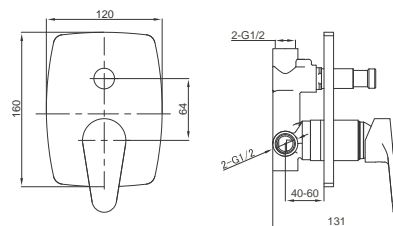

Almera ATL Single Lever

Undertile Diverter Mixer
Black Finish
Product Code: BATLB05