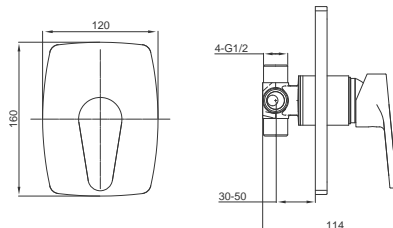

Almera ATL Single Lever

Undertile Bath/Shower Mixer
Black Finish
Product Code: BATLB10

Almera ATL Single Lever

Bath Mixer Complete
Black Finish
Product Code: BATLB12