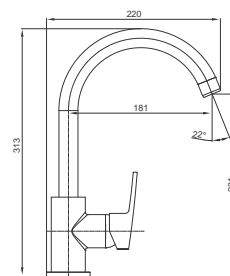

Almera ATL Single Lever

Basin Mixer
Black Finish
Product Code: BATLB20

Almera ATL Single Lever

Sink Mixer Wall Type
Black Finish
Product Code: BATLB21

Almera ATL Single Lever

Sink Mixer Deck Type
Black Finish
Product Code: BATLB30