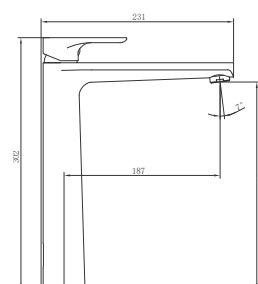

Granada GIR Single Lever

Sink Mixer Deck Type
 Chrome Finish
 Product Code: BGIR30

Granada GIR Single Lever

Medium Basin Mixer
 Chrome Finish
 Product Code: BGIR202

Granada GIR Single Lever

Long Basin Mixer
 Chrome Finish
 Product Code: BGIR201