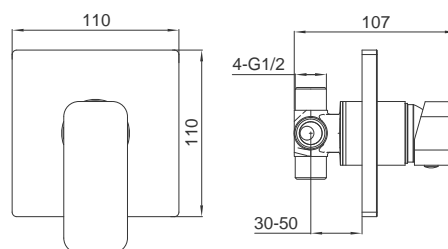

Catalonia CAT Single Lever

Undertile Bath/Shower Mixer
Chrome Finish
Product Code: BCAT10

Catalonia CAT Single Lever

Bath Mixer Complete
Chrome Finish
Product Code: BCAT12