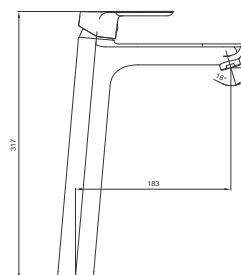

Pamplona PEK Single Lever

Sink Mixer Wall Type
Chrome Finish
Product Code: BPEK21

Pamplona PEK Single Lever

Sink Mixer Deck Type
Chrome Finish
Product Code: BPEK30

Pamplona PEK Single Lever

Long Basin Mixer
Chrome Finish
Product Code: BPEK201