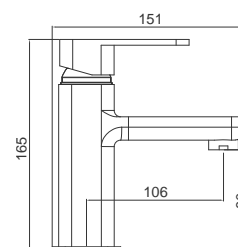

Undertile Bath/Shower Mixer
 Chrome Finish
 Product Code: BCAT10

Catalonia CAT Single Lever

Bath Mixer Complete
 Chrome Finish
 Product Code: BCAT12

Catalonia CAT Single Lever

Basin Mixer
 Chrome Finish
 Product Code: BCAT20