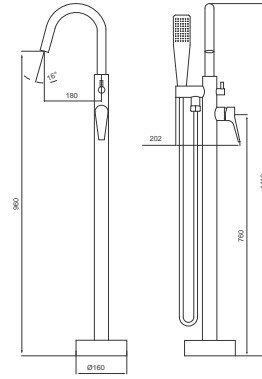

Granada GIR Single Lever

Wall Mounted Basin Mixer
Black Finish
Product Code: BGIRWMBB

FREESTANDING BATH MIXER SERIES

Almera Freestanding Mixers

Bath Mixer
Chrome Finish
Product Code: BMILFSBM

Almera Freestanding Mixers