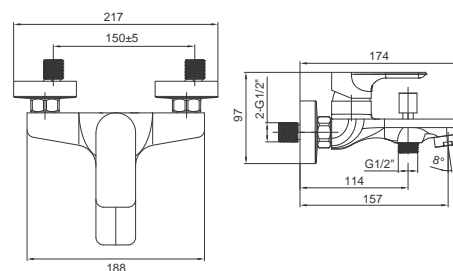

Granada GIR Single Lever

Undertile Diverter Mixer
Chrome Finish
Product Code: BGIR05

Granada GIR Single Lever

Undertile Bath/Shower Mixer
Chrome Finish
Product Code: BGIR10

Granada GIR Single Lever

Bath Mixer Complete
Chrome Finish
Product Code: BGIR12

Granada GIR Single Lever

Basin Mixer
Chrome Finish
Product Code: BGIR20