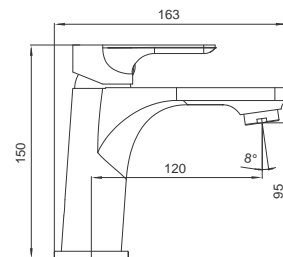

Granada GIR Single Lever

Sink Mixer Deck Type
 Chrome Finish
 Product Code: BGIR30

Granada GIR Single Lever

Medium Basin Mixer
 Chrome Finish
 Product Code: BGIR202

Granada GIR Single Lever

Long Basin Mixer
 Chrome Finish
 Product Code: BGIR201