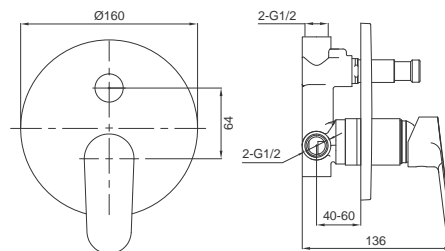

Pamplona PEK Single Lever

Undertile Diverter Mixer
Black Finish
Product Code: BPEKB05