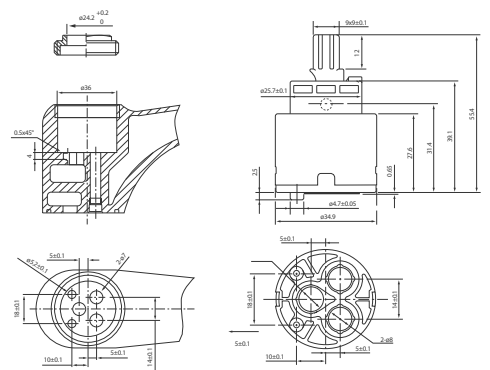

CARTRIDGES

Borras Raised Cartridge

35mm Low Torque Cartridge with Distributor

Min Opening Angle: 23°
 Max Turning Angle: 100°
 Max Temperature: 95°C
 Lever Break Torque: >12N.m
 Gland Nut Torque: 8-10N.m
 Burst Test: Staic Water pressure at Max. 35Bar,
 no deformation on cartridge.
 Life Test: Min. 70,000 Cycles (EN 817, GB18145).
 Sealing Surface of Ceramic Disc:
 Hardness: >1000HV5 Flatness: <0.3µm
 Surface Roughness: RA <0.2µm

Borras Raised Cartridge

40mm Low Torque Cartridge with Distributor

Min Opening Angle: 23°
 Max Turning Angle: 100°
 Max Temperature: 95°C
 Lever Break Torque: >12N.m
 Gland Nut Torque: 10-12N.m
 Burst Test: Staic Water pressure at Max. 35Bar,
 no deformation on cartridge.
 Life Test: Min. 70,000 Cycles (EN 817, GB18145).
 Sealing Surface of Ceramic Disc:
 Hardness: >1000HV5 Flatness: <0.3µm
 Surface Roughness: RA <0.2µm

Borras Flat Cartridge

35mm Low Torque Cartridge

Min Opening Angle: 23°
 Max Turning Angle: 100°
 Max Temperature: 95°C
 Lever Break Torque: >12N.m
 Gland Nut Torque: 8-12N.m
 Burst Test: Staic Water pressure at Max. 35Bar,
 no deformation on cartridge.
 Life Test: Min. 70,000 Cycles (EN 817, GB18145).
 Sealing Surface of Ceramic Disc:
 Hardness: >1000HV5 Flatness: <0.3µm
 Surface Roughness: RA <0.2µm

Borras Flat Cartridge

40mm Low Torque Cartridge

Min Opening Angle: 23°
 Max Turning Angle: 100°
 Max Temperature: 95°C
 Lever Break Torque: >12N.m
 Gland Nut Torque: 8-12N.m
 Burst Test: Staic Water pressure at Max. 35Bar,
 no deformation on cartridge.
 Life Test: Min. 70,000 Cycles (EN 817, GB18145).
 Sealing Surface of Ceramic Disc:
 Hardness: >1000HV5 Flatness: <0.3µm
 Surface Roughness: RA <0.2µm