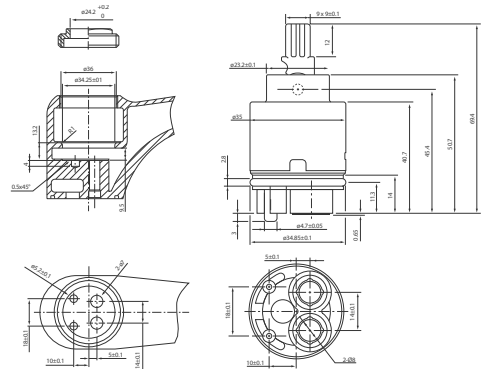

CARTRIDGES

Borras Raised Cartridge

35mm Low Torque Cartridge with Distributor

Min Opening Angle: 23°
 Max Turning Angle: 100°
 Max Temperature: 95°C
 Lever Break Torque: >12N.m
 Gland Nut Torque: 8-10N.m
 Burst Test: Staic Water pressure at Max. 35Bar,
 no deformation on cartridge.
 Life Test: Min. 70,000 Cycles (EN 817, GB18145).
 Sealing Surface of Ceramic Disc:
 Hardness: >1000HV5 Flatness: <0.3µm
 Surface Roughness: RA <0.2µm

Borras Raised Cartridge

40mm Low Torque Cartridge with Distributor

Min Opening Angle: 23°
 Max Turning Angle: 100°
 Max Temperature: 95°C
 Lever Break Torque: >12N.m
 Gland Nut Torque: 10-12N.m
 Burst Test: Staic Water pressure at Max. 35Bar,
 no deformation on cartridge.
 Life Test: Min. 70,000 Cycles (EN 817, GB18145).
 Sealing Surface of Ceramic Disc:
 Hardness: >1000HV5 Flatness: <0.3µm
 Surface Roughness: RA <0.2µm