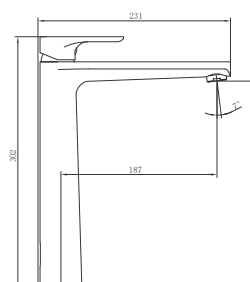

Granada GIR Single Lever

Long Basin Mixer
Black Finish
Product Code: BGIRB201