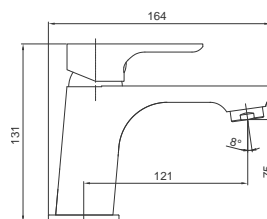

Granada GIR Single Lever

Basin Mixer
Black Finish
Product Code: BGIRB20