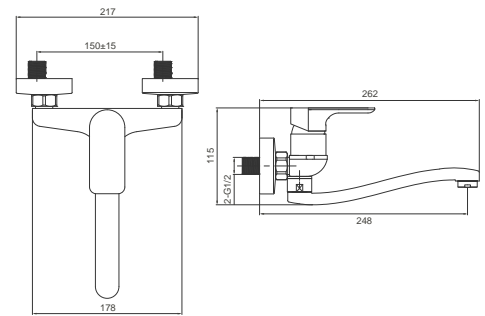

Bath Mixer Complete
 Chrome Finish
 Product Code: BGIR12

Granada GIR Single Lever

Basin Mixer
 Chrome Finish
 Product Code: BGIR20

Granada GIR Single Lever

Sink Mixer Wall Type
 Chrome Finish
 Product Code: BGIR21