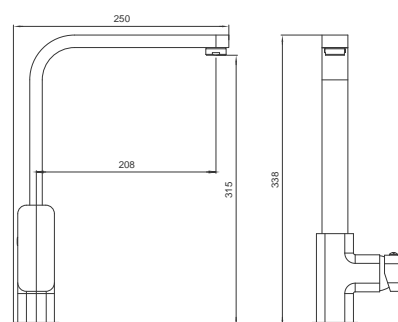

Catalonia CAT Single Lever

Sink Mixer Wall Type
 Chrome Finish
 Product Code: BCAT21

Catalonia CAT Single Lever

Sink Mixer Deck Type
 Chrome Finish
 Product Code: BCAT30

Catalonia CAT Single Lever

Long Basin Mixer
 Chrome Finish
 Product Code: BCAT201