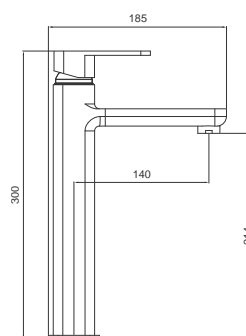

Catalonia CAT Single Lever

Sink Mixer Wall Type
Black Finish
Product Code: BCATB21

Catalonia CAT Single Lever

Sink Mixer Deck Type
Black Finish
Product Code: BCATB30

Catalonia CAT Single Lever

Long Basin Mixer
Black Finish
Product Code: BCATB201