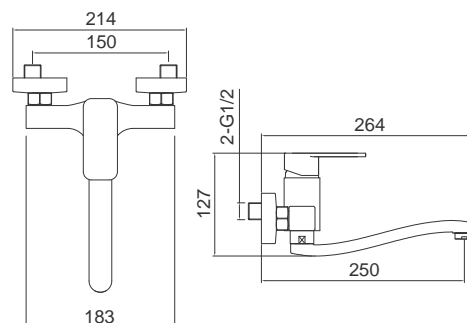

Catalonia CAT Single Lever

Sink Mixer Deck Type
Black Finish
Product Code: BCATB30