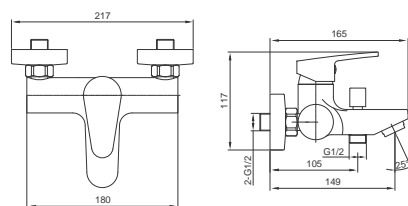

Almera ATL Single Lever

Undertile Diverter Mixer
Chrome Finish
Product Code: BATL05

Almera ATL Single Lever

Undertile Bath/Shower Mixer
Chrome Finish
Product Code: BATL10

Almera ATL Single Lever

Bath Mixer Complete
Chrome Finish
Product Code: BATL12

Almera ATL Single Lever

Basin Mixer
Chrome Finish
Product Code: BATL20