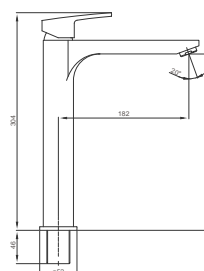

Almera ATL Single Lever

Long Basin Mixer
Black Finish
Product Code: BATLB201