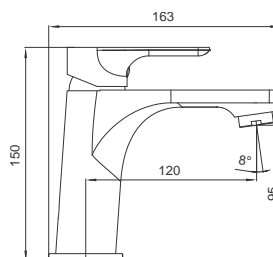

Granada GIR Single Lever

Medium Basin Mixer
Black Finish
Product Code: BGIRB202