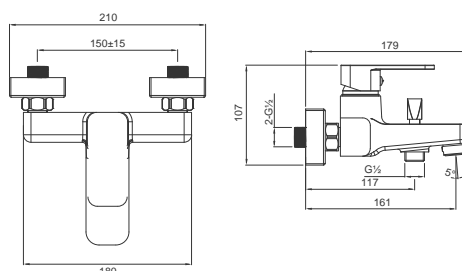

Catalonia CAT Single Lever

Undertile Diverter Mixer
Black Finish
Product Code: BCATB05

Catalonia CAT Single Lever

Undertile Bath/Shower Mixer
Black Finish
Product Code: BCATB10

Catalonia CAT Single Lever

Bath Mixer Complete
Black Finish
Product Code: BCATB12

Catalonia CAT Single Lever

Basin Mixer
Black Finish
Product Code: BCATB20