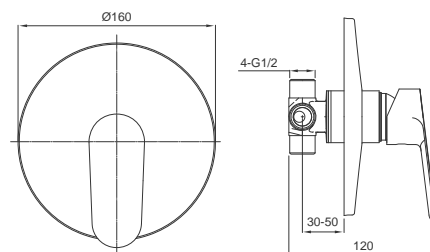

Pamplona PEK Single Lever

Undertile Bath/Shower Mixer
Black Finish
Product Code: BPEKB10

Pamplona PEK Single Lever

Bath Mixer Complete
Black Finish
Product Code: BPEKB12