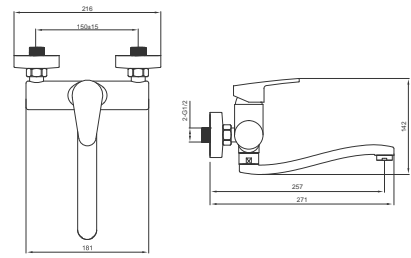

Almera ATL Single Lever

Sink Mixer Wall Type
Chrome Finish
Product Code: BATL21

Almera ATL Single Lever

Sink Mixer Deck Type
Chrome Finish
Product Code: BATL30

Almera ATL Single Lever

Long Basin Mixer
Chrome Finish
Product Code: BATL201