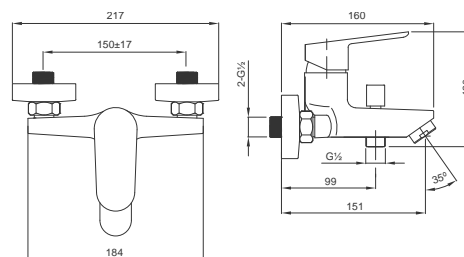

Pamplona PEK Single Lever

Undertile Diverter Mixer
Black Finish
Product Code: BPEKB05

Pamplona PEK Single Lever

Undertile Bath/Shower Mixer
Black Finish
Product Code: BPEKB10

Pamplona PEK Single Lever

Bath Mixer Complete
Black Finish
Product Code: BPEKB12