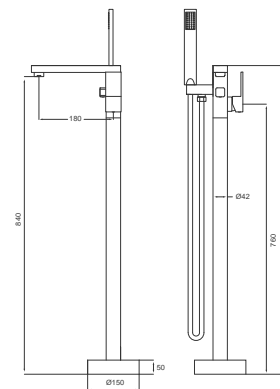

Bath Mixer
Black Finish
Product Code: BMILFSBMB

Catalonia Freestanding Mixers

Bath Mixer
Chrome Finish
Product Code: BCATFSBM

Catalonia Freestanding Mixers

Bath Mixer
Black Finish
Product Code: BCATFSBMB

EXCLUSIVELY DISTRIBUTED BY
SUNRIDGE
Importers and Wholesalers (Pty) Ltd