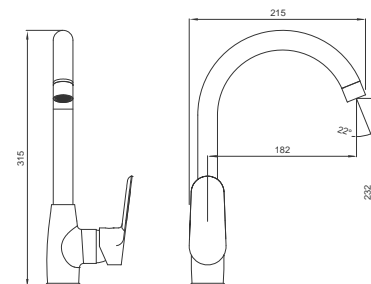

Pamplona PEK Single Lever

Basin Mixer
Black Finish
Product Code: BPEKB20

Pamplona PEK Single Lever

Sink Mixer Wall Type
Black Finish
Product Code: BPEKB21

Pamplona PEK Single Lever

Sink Mixer Deck Type
Black Finish
Product Code: BPEKB30