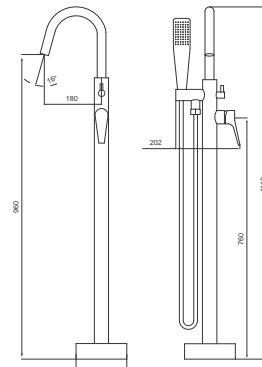

Almera Freestanding Mixers

Bath Mixer
Black Finish
Product Code: BMILFSBMB