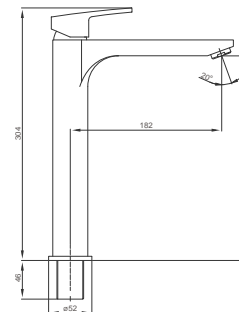

Almera ATL Single Lever

Sink Mixer Wall Type
 Chrome Finish
 Product Code: BATL21

Almera ATL Single Lever

Sink Mixer Deck Type
 Chrome Finish
 Product Code: BATL30

Almera ATL Single Lever

Long Basin Mixer
 Chrome Finish
 Product Code: BATL201