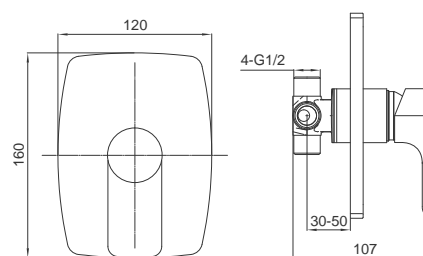

GRANADA GIR SERIES

Granada GIR Single Lever

Undertile Diverter Mixer
 Chrome Finish
 Product Code: BGIR05

Granada GIR Single Lever

Undertile Bath/Shower Mixer
 Chrome Finish
 Product Code: BGIR10

Granada GIR Single Lever