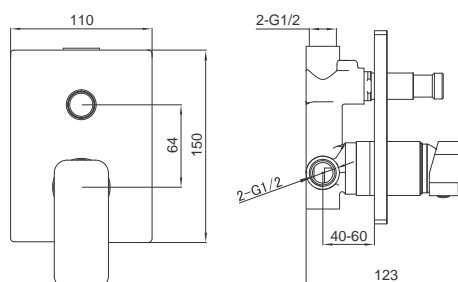

Catalonia CAT Single Lever

Undertile Diverter Mixer
Black Finish
Product Code: BCATB05