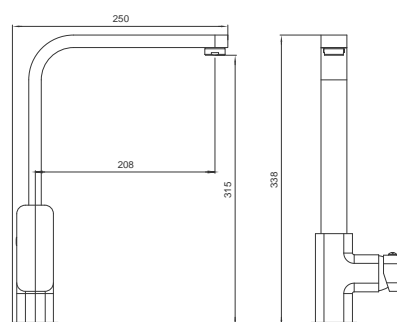

Catalonia CAT Single Lever

Sink Mixer Wall Type
Black Finish
Product Code: BCATB21

Catalonia CAT Single Lever

Sink Mixer Deck Type
Black Finish
Product Code: BCATB30

Catalonia CAT Single Lever

Long Basin Mixer
Black Finish
Product Code: BCATB201

Catalonia Trigger Spray Square Black

Wall Mounted Mixer
Black Finish
Product Code: STFSQBL