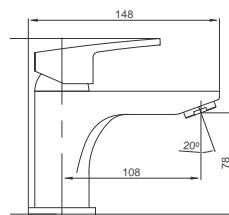

Almera ATL Single Lever

Basin Mixer
Black Finish
Product Code: BATLB20

Almera ATL Single Lever

Sink Mixer Wall Type
Black Finish
Product Code: BATLB21