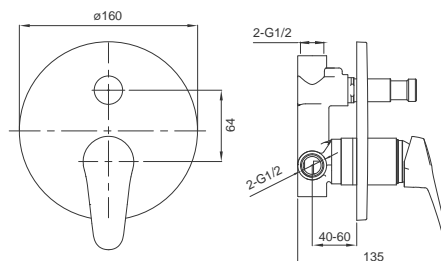

Solid Single Lever

Diverter Mixer
Chrome Finish
Product Code: BSL05