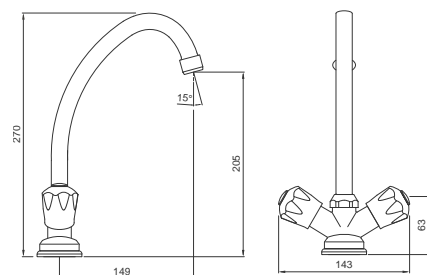

Traditional Series

Stop Tap Undertile 15mm CxC
 Chrome Finish
 Product Code: BT28

Stop Tap Undertile 15mm FxF
 Chrome Finish
 Product Code: BT02

Traditional Series

Sink Mixer Deck Type
 Chrome Finish
 Product Code: BT51