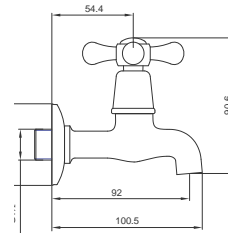

Classic Series

Prep Bowl Tap
 Chrome Finish
 Product Code: BC13

Classic Series

Sink Mixer Wall Type
 Chrome Finish
 Product Code: BC60

Classic Series

Bib Tap Short 15mm
 Chrome Finish
 Product Code: BC351

Classic Series