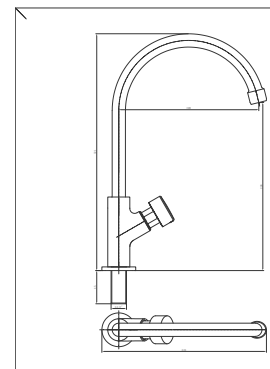

Legs sold separately
 Product Code: BMM60W

METERING TAP SERIES

Metering Bib Tap

Chrome Finish
Product Code: BMMBT

Metering Sink Tap

Chrome Finish
Product Code: BMMDT

Angled Pillar Tap

Chrome Finish
Product Code: BMMTP1

Standard Pillar Tap

Chrome Finish
Product Code: BMMTP2

Straight Pillar Tap

Chrome Finish
Product Code: BMMTP3

Metering Urinal Valve

Chrome Finish
Product Code: BMMUV

Sunridge Importers and Wholesalers (Pty) Ltd
54 Alexander Road, Westmead, Pinetown, Durban
Tel: +27 (0)861 344 434 • www.sunridgeafrica.com