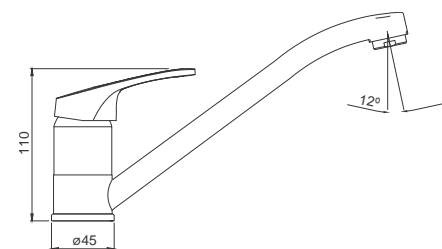

Solid Single Lever

Basin Mixer
 Chrome Finish
 Product Code: BSL20

Solid Single Lever

Sink Mixer Wall Type
 Chrome Finish
 Product Code: BSL21

Solid Single Lever

Sink Mixer Deck Type
 Chrome Finish
 Product Code: BSL30