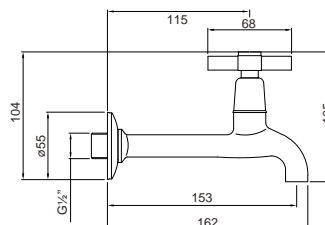

Modern Series

Stop Tap Undertile 15mm CxC
Chrome Finish
Product Code: BM28

Stop Tap Undertile 15mm FxF
Chrome Finish
Product Code: BM02

Modern Series

Bib Tap Extended 15mm
Chrome Finish
Product Code: BM35

Modern Series

Bib Tap Short 15mm
Washing Machine
Product Code: BM351W