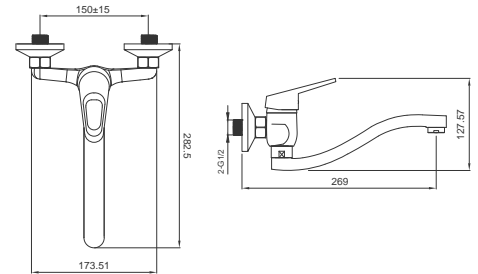

Looped Single Lever

Bath Mixer Complete
 Chrome Finish
 Product Code: BSL12L

Looped Single Lever

Basin Mixer
 Chrome Finish
 Product Code: BSL20L

Looped Single Lever

Sink Mixer Wall Type
 Chrome Finish
 Product Code: BSL21L

Looped Single Lever

Sink Mixer Deck Type
 Chrome Finish
 Product Code: BSL30L

Looped Single Lever

Sink Mixer Deck Type Overspout
 Chrome Finish
 Product Code: BSL31L

A close-up photograph of a sleek, modern chrome faucet. The faucet has a high-arch spout that is curved and polished, with a small stream of water falling from its tip. The faucet's body is also chrome and features a single-lever handle. In the background, a window with white blinds is visible, and a clear glass filled with water sits on the sink counter to the right. The overall aesthetic is clean and minimalist.