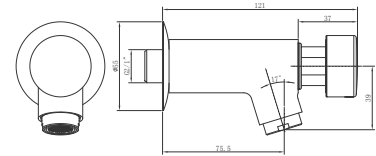

Legs sold separately
 Product Code: BMM60W

METERING TAP SERIES

Metering Bib Tap

Chrome Finish
Product Code: BMMBT

Metering Sink Tap

Chrome Finish
Product Code: BMMDT

Angled Pillar Tap

Chrome Finish
Product Code: BMMTP1