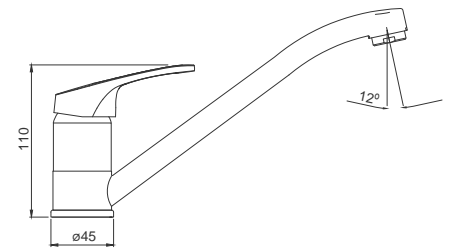

Looped Single Lever

Sink Mixer Deck Type
 Chrome Finish
 Product Code: BSL30L

Looped Single Lever

Sink Mixer Deck Type Overspout
 Chrome Finish
 Product Code: BSL31L

A close-up photograph of a sleek, modern chrome faucet. The faucet has a high-arch spout that is curved and polished, with a small stream of water falling from its tip. The faucet's body is also chrome and features a single-lever handle. In the background, a window with white blinds is visible, and a clear glass filled with water sits on the sink counter to the right. The overall aesthetic is clean and minimalist.