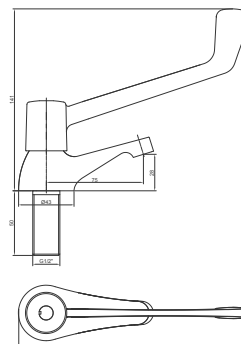

Sink Mixer - Deck Mounted

Chrome Finish
Product Code: BMM60-1

Legs sold separately
Product Code: BMM60D