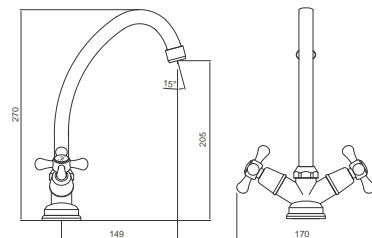

Classic Series

Sink Mixer Deck Type
Chrome Finish
Product Code: BC51