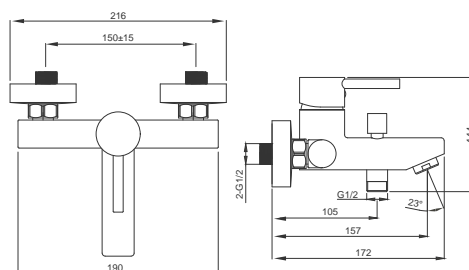

Madrid MIL Single Lever

Undertile Diverter Mixer
Chrome Finish
Product Code: MIL05

Madrid MIL Single Lever

Undertile Bath/Shower Mixer
Chrome Finish
Product Code: MIL10

Madrid MIL Single Lever

Bath Mixer Complete
Chrome Finish
Product Code: MIL12

Madrid MIL Single Lever

Basin Mixer
Chrome Finish
Product Code: MIL20