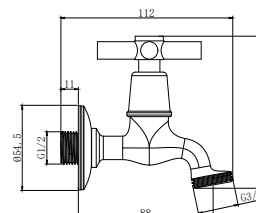

Stop Tap Undertile 15mm FxF
 Chrome Finish
 Product Code: BM02

Modern Series

Bib Tap Extended 15mm
 Chrome Finish
 Product Code: BM35

Modern Series

Bib Tap Short 15mm
 Washing Machine
 Product Code: BM351W