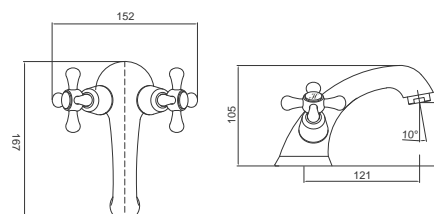

CLASSIC SERIES

Classic Series

Basin Pillar Tap 15mm
 Chrome Finish
 Product Code: BC01

Classic Series

Basin Mixer Swivel Spout
 Chrome Finish
 Product Code: BC10

Classic Series

Basin Mixer Cast Spout
 Chrome Finish
 Product Code: BC10C