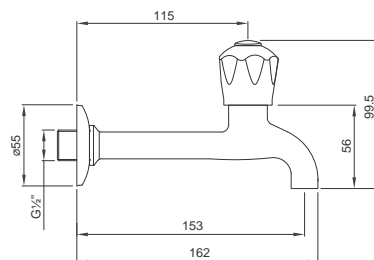

Traditional Series

Prep Bowl Tap
 Chrome Finish
 Product Code: BT13

Traditional Series

Bib Tap Extended 15mm
 Chrome Finish
 Product Code: BT35

Traditional Series

Bath Mixer Complete
 Chrome Finish
 Product Code: BT16