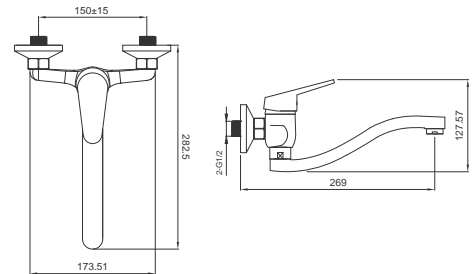

Solid Single Lever

Basin Mixer
 Chrome Finish
 Product Code: BSL20

Solid Single Lever

Sink Mixer Wall Type
 Chrome Finish
 Product Code: BSL21

Solid Single Lever

Sink Mixer Deck Type
 Chrome Finish
 Product Code: BSL30