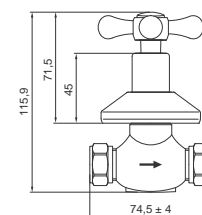

Classic Series

Stop Tap Undertile 15mm CxC
Chrome Finish
Product Code: BC28

Stop Tap Undertile 15mm FxF
Chrome Finish
Product Code: BC02