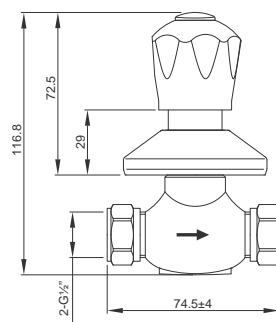

Traditional Series

Stop Tap Undertile 15mm CxC
Chrome Finish
Product Code: BT28

Stop Tap Undertile 15mm FxF
Chrome Finish
Product Code: BT02