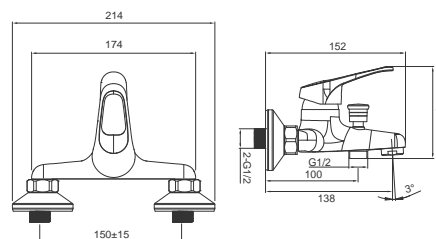

Looped Single Lever

Diverter Mixer
Chrome Finish
Product Code: BSL05L

Looped Single Lever

Bath/Shower Mixer
Chrome Finish
Product Code: BSL10L

Looped Single Lever

Bath Mixer Complete
Chrome Finish
Product Code: BSL12L

Looped Single Lever

Basin Mixer
Chrome Finish
Product Code: BSL20L