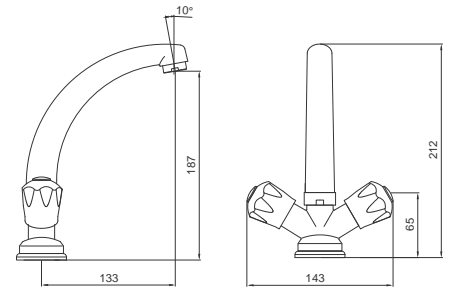

TRADITIONAL SERIES

Traditional Series

Basin Pillar Tap 15mm
 Chrome Finish
 Product Code: BT01

Traditional Series

Basin Mixer Swivel Spout
 Chrome Finish
 Product Code: BT10

Traditional Series

Basin Mixer Cast Spout
 Chrome Finish
 Product Code: BT10C