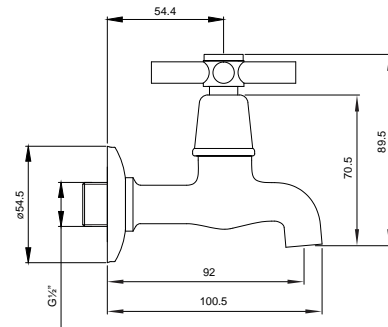

Modern Series

Bib Tap Short 15mm
Chrome Finish
Product Code: BM351

Modern Series

Bath Mixer Complete
Chrome Finish
Product Code: BM16