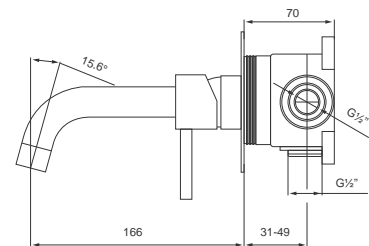

Madrid Trigger Spray Round Black

Wall Mounted Mixer
Black Finish
Product Code: STFRDBL