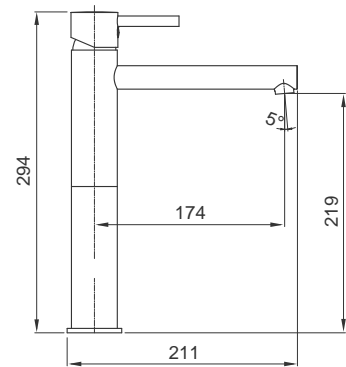

Madrid MIL Single Lever

Basin Mixer
Black Finish
Product Code: MILB20

Madrid MIL Single Lever

Sink Mixer Deck Type
Black Finish
Product Code: MILB30

Madrid MIL Single Lever

Long Basin Mixer
Black Finish
Product Code: MILB20L