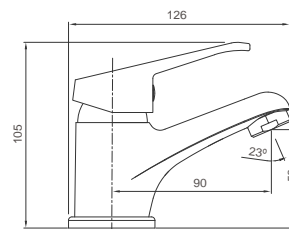

Looped Single Lever

Basin Mixer
Chrome Finish
Product Code: BSL20L