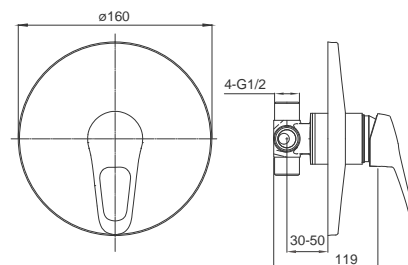

Solid Single Lever

Sink Mixer Deck Type Overspout
 Chrome Finish
 Product Code: BSL31

Looped Single Lever

Diverter Mixer
 Chrome Finish
 Product Code: BSL05L

Looped Single Lever

Bath/Shower Mixer
 Chrome Finish
 Product Code: BSL10L