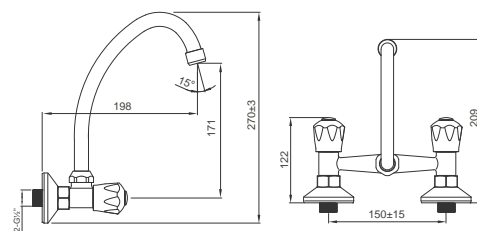

Traditional Series

Bib Tap Short 15mm
Chrome Finish
Product Code: BT351