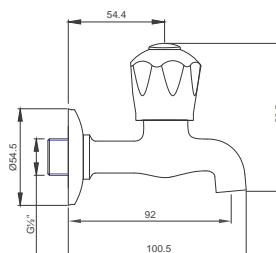

Traditional Series

Sink Mixer Wall Type
Chrome Finish
Product Code: BT60

Traditional Series

Bib Tap Short 15mm
Chrome Finish
Product Code: BT351

Traditional Series

Bib Tap Short 15mm
Washing Machine
Product Code: BT351W