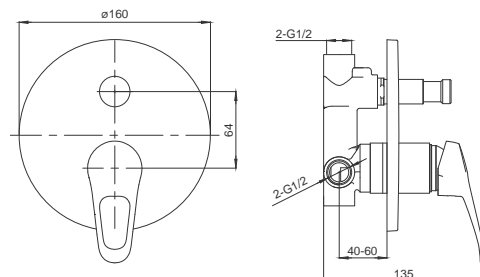

Solid Single Lever

Sink Mixer Deck Type Overspout
 Chrome Finish
 Product Code: BSL31

Looped Single Lever

Diverter Mixer
 Chrome Finish
 Product Code: BSL05L

Looped Single Lever

Bath/Shower Mixer
 Chrome Finish
 Product Code: BSL10L