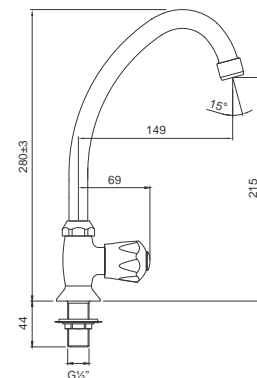

Traditional Series

Prep Bowl Tap
Chrome Finish
Product Code: BT13