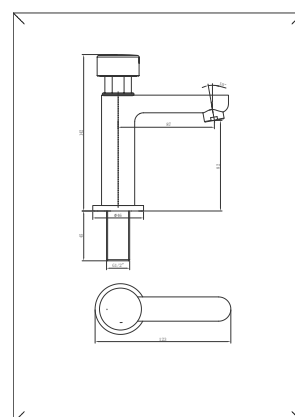

Straight Pillar Tap

Chrome Finish
Product Code: BMMTP3