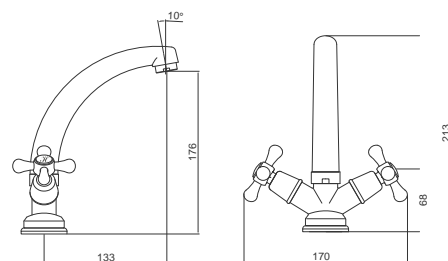

CLASSIC SERIES

Classic Series

Basin Pillar Tap 15mm
 Chrome Finish
 Product Code: BC01

Classic Series

Basin Mixer Swivel Spout
 Chrome Finish
 Product Code: BC10

Classic Series

Basin Mixer Cast Spout
 Chrome Finish
 Product Code: BC10C