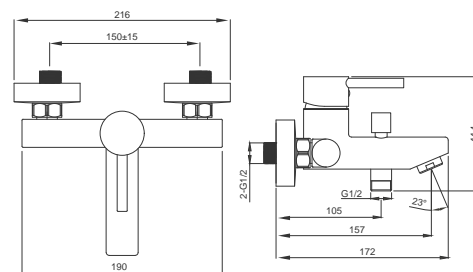

Madrid MIL Single Lever

Undertile Diverter Mixer
Black Finish
Product Code: MILB05

Madrid MIL Single Lever

Undertile Bath/Shower Mixer
Black Finish
Product Code: MILB10

Madrid MIL Single Lever

Bath Mixer Complete
Black Finish
Product Code: MILB12