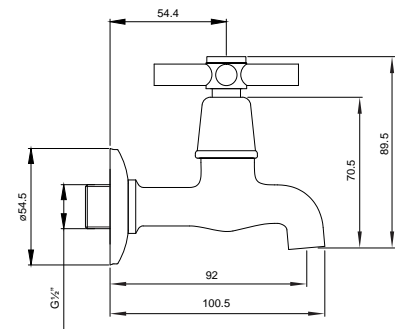

Modern Series

Bib Tap Short 15mm
Chrome Finish
Product Code: BM351