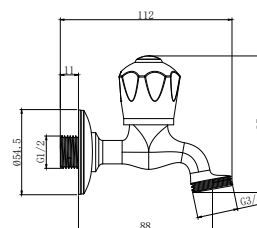

Traditional Series

Sink Mixer Wall Type
Chrome Finish
Product Code: BT60

Traditional Series

Bib Tap Short 15mm
Chrome Finish
Product Code: BT351

Traditional Series

Bib Tap Short 15mm
Washing Machine
Product Code: BT351W