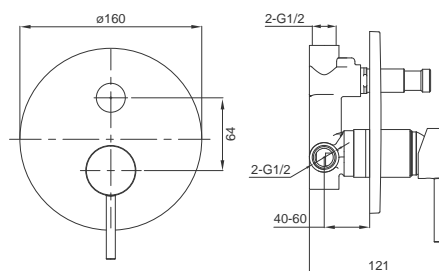

Madrid MIL Single Lever

Undertile Diverter Mixer
Chrome Finish
Product Code: MIL05