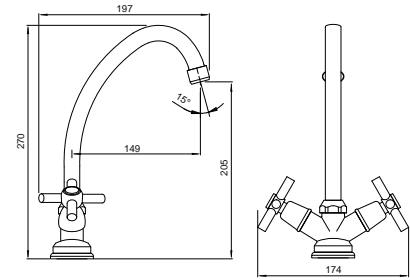

Modern Series

Sink Mixer Wall Type
Chrome Finish
Product Code: BM60