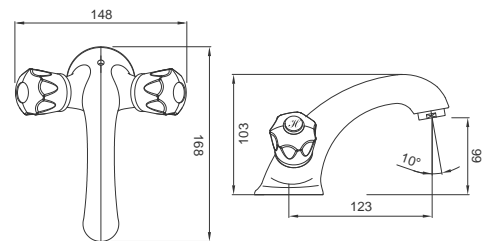

TRADITIONAL SERIES

Traditional Series

Basin Pillar Tap 15mm
 Chrome Finish
 Product Code: BT01

Traditional Series

Basin Mixer Swivel Spout
 Chrome Finish
 Product Code: BT10

Traditional Series

Basin Mixer Cast Spout
 Chrome Finish
 Product Code: BT10C