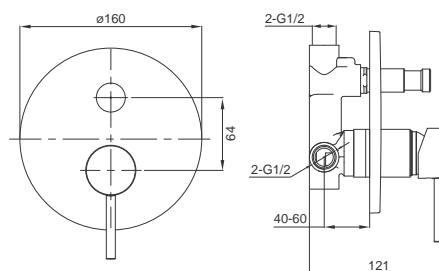

Madrid MIL Single Lever

Undertile Diverter Mixer
Black Finish
Product Code: MILB05