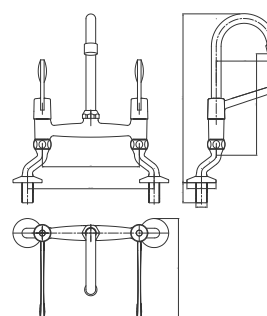

Sink Mixer - Wall Mounted

Chrome Finish
Product Code: BMM60

Legs sold separately
Product Code: BMM60W