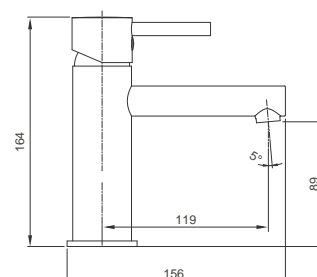

Madrid MIL Single Lever

Basin Mixer
Chrome Finish
Product Code: MIL20