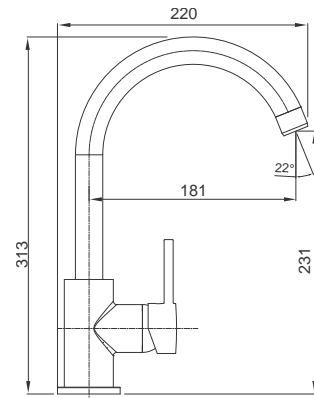

Madrid MIL Single Lever

Basin Mixer
Black Finish
Product Code: MILB20

Madrid MIL Single Lever

Sink Mixer Deck Type
Black Finish
Product Code: MILB30

Madrid MIL Single Lever

Long Basin Mixer
Black Finish
Product Code: MILB20L