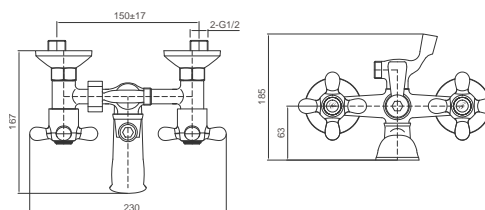

Bib Tap Extended 15mm
 Chrome Finish
 Product Code: BC35

Classic Series

Bath Mixer Complete
 Chrome Finish
 Product Code: BC16

Classic Series

Bib Tap Short 15mm
 Washing Machine
 Product Code: BC351W

MODERN SERIES