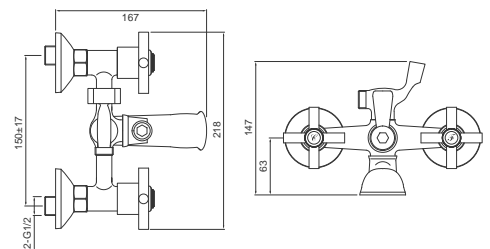

Modern Series

Basin Mixer Swivel Spout
Chrome Finish
Product Code: BM10

Modern Series

Prep Bowl Tap
Chrome Finish
Product Code: BM13

Modern Series

Bib Tap Short 15mm
Chrome Finish
Product Code: BM351

Modern Series

Bath Mixer Complete
Chrome Finish
Product Code: BM16