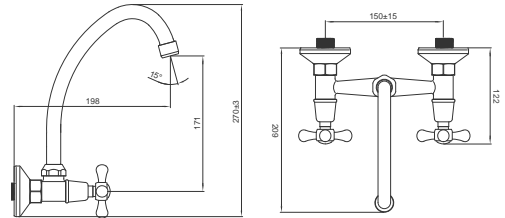

Classic Series

Bib Tap Short 15mm
Chrome Finish
Product Code: BC351