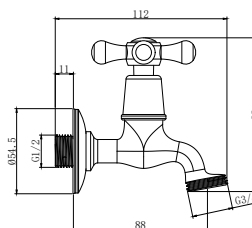

Bib Tap Extended 15mm
 Chrome Finish
 Product Code: BC35

Classic Series

Bath Mixer Complete
 Chrome Finish
 Product Code: BC16

Classic Series

Bib Tap Short 15mm
 Washing Machine
 Product Code: BC351W

MODERN SERIES