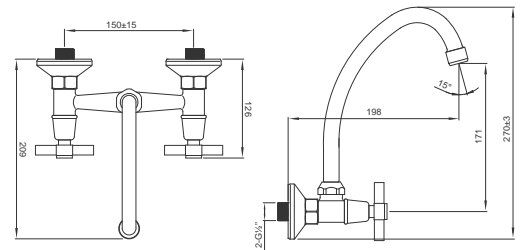

Modern Series

Sink Mixer Deck Type
Chrome Finish
Product Code: BM51

Modern Series

Sink Mixer Wall Type
Chrome Finish
Product Code: BM60

Modern Series

Bib Tap Short 15mm
Chrome Finish
Product Code: BM351

Modern Series

Basin Pillar Tap 15mm
Chrome Finish
Product Code: BM01