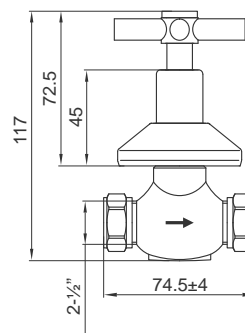

Modern Series

Stop Tap Undertile 15mm CxC
Chrome Finish
Product Code: BM28

Stop Tap Undertile 15mm FxF
Chrome Finish
Product Code: BM02

Modern Series

Bib Tap Extended 15mm
Chrome Finish
Product Code: BM35