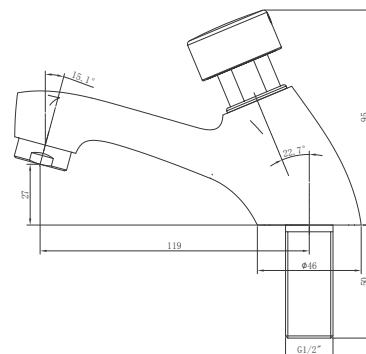

Legs sold separately
 Product Code: BMM60W

METERING TAP SERIES

Metering Bib Tap

Chrome Finish
Product Code: BMMBT

Metering Sink Tap

Chrome Finish
Product Code: BMMDT

Angled Pillar Tap

Chrome Finish
Product Code: BMMTP1

Standard Pillar Tap

Chrome Finish
Product Code: BMMTP2

Straight Pillar Tap

Chrome Finish
Product Code: BMMTP3

Metering Urinal Valve

Chrome Finish
Product Code: BMMUV

Sunridge Importers and Wholesalers (Pty) Ltd
54 Alexander Road, Westmead, Pinetown, Durban
Tel: +27 (0)861 344 434 • www.sunridgeafrica.com