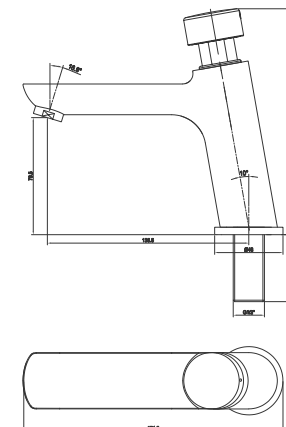

Legs sold separately
 Product Code: BMM60W

METERING TAP SERIES

Metering Bib Tap

Chrome Finish
Product Code: BMMBT

Metering Sink Tap

Chrome Finish
Product Code: BMMDT

Angled Pillar Tap

Chrome Finish
Product Code: BMMTP1

Standard Pillar Tap

Chrome Finish
Product Code: BMMTP2

Straight Pillar Tap

Chrome Finish
Product Code: BMMTP3

Metering Urinal Valve

Chrome Finish
Product Code: BMMUV

Sunridge Importers and Wholesalers (Pty) Ltd
54 Alexander Road, Westmead, Pinetown, Durban
Tel: +27 (0)861 344 434 • www.sunridgeafrica.com