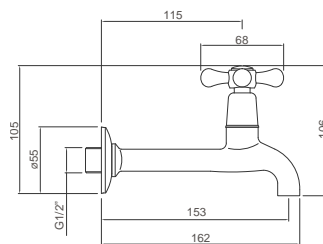

Bib Tap Extended 15mm
 Chrome Finish
 Product Code: BC35

Classic Series

Bath Mixer Complete
 Chrome Finish
 Product Code: BC16

Classic Series

Bib Tap Short 15mm
 Washing Machine
 Product Code: BC351W

MODERN SERIES