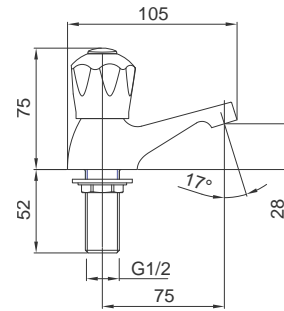

TRADITIONAL SERIES

Traditional Series

Basin Pillar Tap 15mm
 Chrome Finish
 Product Code: BT01

Traditional Series

Basin Mixer Swivel Spout
 Chrome Finish
 Product Code: BT10

Traditional Series

Basin Mixer Cast Spout
 Chrome Finish
 Product Code: BT10C