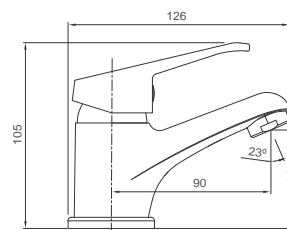

Solid Single Lever

Basin Mixer
Chrome Finish
Product Code: BSL20