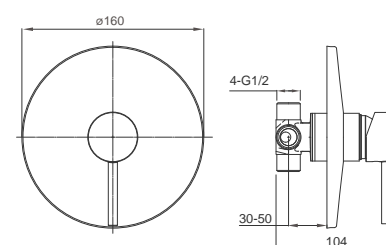

Madrid MIL Single Lever

Undertile Bath/Shower Mixer
Chrome Finish
Product Code: MIL10

Madrid MIL Single Lever

Bath Mixer Complete
Chrome Finish
Product Code: MIL12