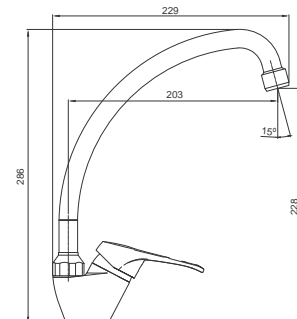

Looped Single Lever

Bath Mixer Complete
 Chrome Finish
 Product Code: BSL12L

Looped Single Lever

Basin Mixer
 Chrome Finish
 Product Code: BSL20L

Looped Single Lever

Sink Mixer Wall Type
 Chrome Finish
 Product Code: BSL21L

Looped Single Lever

Sink Mixer Deck Type
 Chrome Finish
 Product Code: BSL30L

Looped Single Lever

Sink Mixer Deck Type Overspout
 Chrome Finish
 Product Code: BSL31L

A close-up photograph of a sleek, modern chrome faucet. The faucet has a high-arch spout that is curved and polished, with a small stream of water falling from its tip. The faucet's body is also chrome and features a single-lever handle. In the background, a window with white blinds is visible, and a clear glass filled with water sits on the sink counter to the right. The overall aesthetic is clean and minimalist.