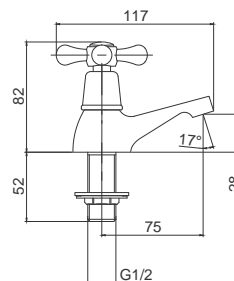

Classic Series

Basin Pillar Tap 15mm
Chrome Finish
Product Code: BC01