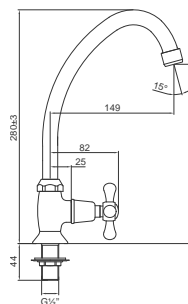

Classic Series

Prep Bowl Tap
Chrome Finish
Product Code: BC13