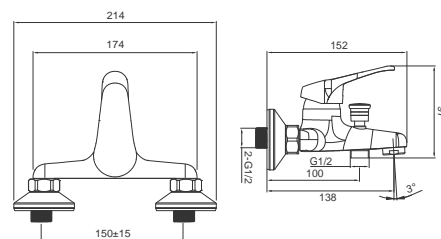

SINGLE LEVER SERIES

Solid Single Lever

Diverter Mixer
 Chrome Finish
 Product Code: BSL05

Solid Single Lever

Bath/Shower Mixer
 Chrome Finish
 Product Code: BSL10

Solid Single Lever

Bath Mixer Complete
 Chrome Finish
 Product Code: BSL12