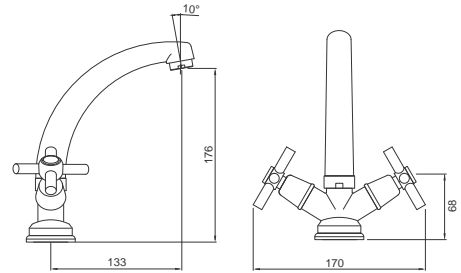

Modern Series

Basin Pillar Tap 15mm
 Chrome Finish
 Product Code: BM01

Modern Series

Basin Mixer Swivel Spout
 Chrome Finish
 Product Code: BM10

Modern Series

Prep Bowl Tap
 Chrome Finish
 Product Code: BM13