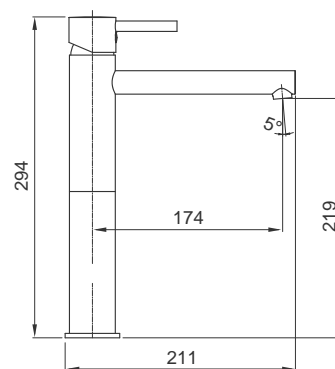

Madrid MIL Single Lever

Wall Mounted Basin Mixer
Chrome Finish
Product Code: BMILWMB