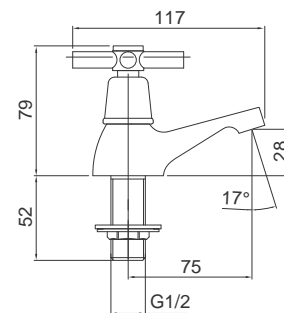

Modern Series

Basin Pillar Tap 15mm
Chrome Finish
Product Code: BM01