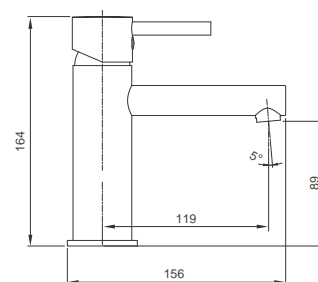

Madrid MIL Single Lever

Basin Mixer
Black Finish
Product Code: MILB20