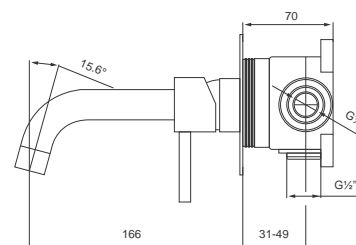

Madrid Trigger Spray Round CP

Wall Mounted Mixer
Chrome Finish
Product Code: STFRDCP