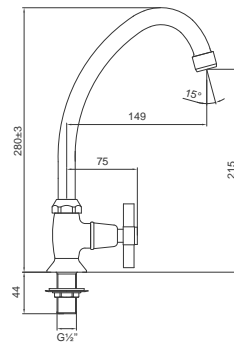

Modern Series

Basin Pillar Tap 15mm
 Chrome Finish
 Product Code: BM01

Modern Series

Basin Mixer Swivel Spout
 Chrome Finish
 Product Code: BM10

Modern Series

Prep Bowl Tap
 Chrome Finish
 Product Code: BM13