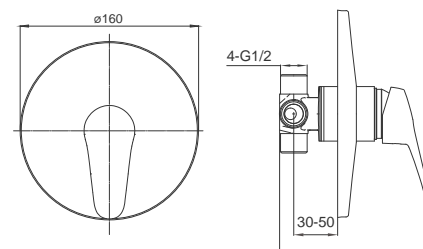

SINGLE LEVER SERIES

Solid Single Lever

Diverter Mixer
 Chrome Finish
 Product Code: BSL05

Solid Single Lever

Bath/Shower Mixer
 Chrome Finish
 Product Code: BSL10

Solid Single Lever

Bath Mixer Complete
 Chrome Finish
 Product Code: BSL12