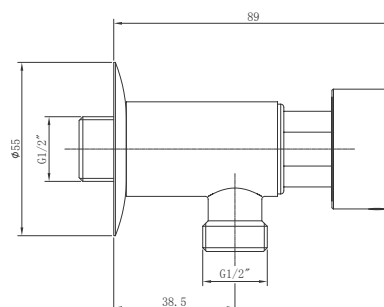

Legs sold separately
 Product Code: BMM60W

METERING TAP SERIES

Metering Bib Tap

Chrome Finish
Product Code: BMMBT

Metering Sink Tap

Chrome Finish
Product Code: BMMDT

Angled Pillar Tap

Chrome Finish
Product Code: BMMTP1

Standard Pillar Tap

Chrome Finish
Product Code: BMMTP2

Straight Pillar Tap

Chrome Finish
Product Code: BMMTP3

Metering Urinal Valve

Chrome Finish
Product Code: BMMUV

Sunridge Importers and Wholesalers (Pty) Ltd
54 Alexander Road, Westmead, Pinetown, Durban
Tel: +27 (0)861 344 434 • www.sunridgeafrica.com