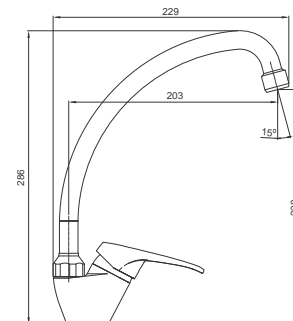

Solid Single Lever

Sink Mixer Deck Type Overspout
Chrome Finish
Product Code: BSL31