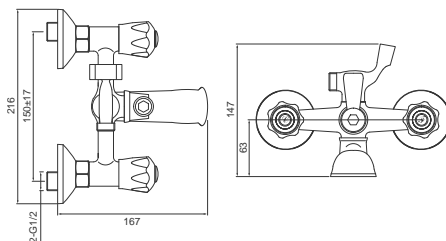

Traditional Series

Prep Bowl Tap
 Chrome Finish
 Product Code: BT13

Traditional Series

Bib Tap Extended 15mm
 Chrome Finish
 Product Code: BT35

Traditional Series

Bath Mixer Complete
 Chrome Finish
 Product Code: BT16