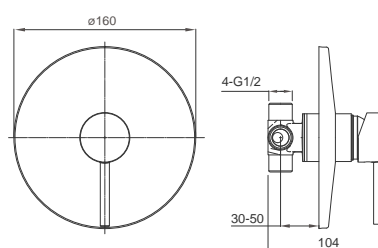

Madrid MIL Single Lever

Undertile Bath/Shower Mixer
Black Finish
Product Code: MILB10

Madrid MIL Single Lever

Bath Mixer Complete
Black Finish
Product Code: MILB12