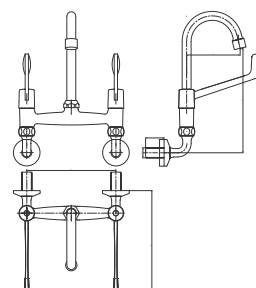

Chrome Finish
 Product Code:
 Cold: BMM01
 Hot: BMM01-H

Sink Mixer - Deck Mounted

Chrome Finish
 Product Code: BMM60-1

Legs sold separately
 Product Code: BMM60D

Sink Mixer - Wall Mounted

Chrome Finish
 Product Code: BMM60

Legs sold separately
 Product Code: BMM60W

METERING TAP SERIES

Metering Bib Tap

Chrome Finish
Product Code: BMMBT

Metering Sink Tap

Chrome Finish
Product Code: BMMDT

Angled Pillar Tap

Chrome Finish
Product Code: BMMTP1

Standard Pillar Tap

Chrome Finish
Product Code: BMMTP2

Straight Pillar Tap

Chrome Finish
Product Code: BMMTP3

Metering Urinal Valve

Chrome Finish
Product Code: BMMUV

Sunridge Importers and Wholesalers (Pty) Ltd
54 Alexander Road, Westmead, Pinetown, Durban
Tel: +27 (0)861 344 434 • www.sunridgeafrica.com