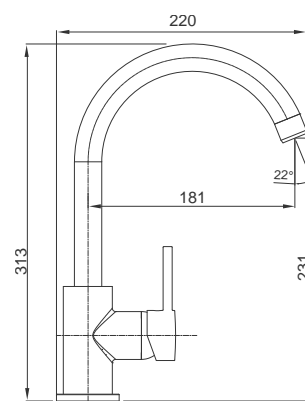

Madrid MIL Single Lever

Long Basin Mixer
Chrome Finish
Product Code: MIL20L