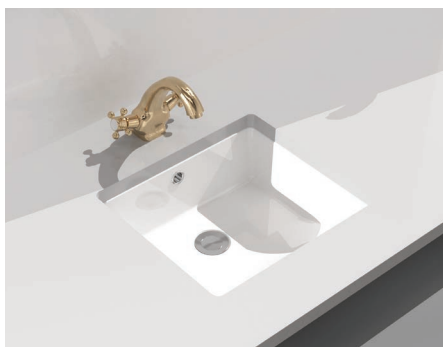

525 x 425 x 20mm
Code: TRA824
Solid Composite

AVAILABLE IN ALL ROSSCO COLOURS

ROSSCO

UNDERSLUNG

BASINS

SWIFT SMALL UNDERSLUNG

365 x 320 x 130mm (Internal)
515 x 325 x 180mm (External)
Code: SWUSS
Soild Composite