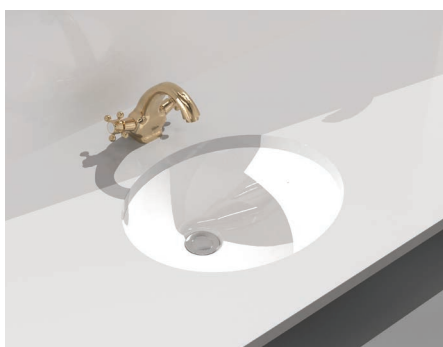

OVAL UNDERSLUNG SMALL

470 x 335 x 150mm (Internal)
515 x 325mm (External)
Code: OV456
Ceramic