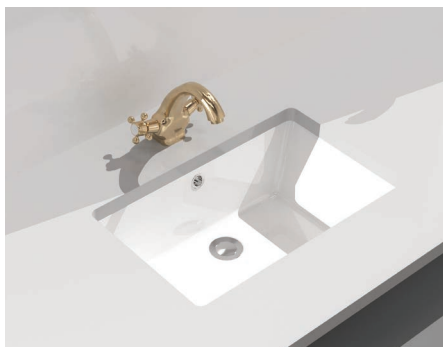

WIDE RECTANGLE UNDERSLUNG

470 x 285 x 180mm (Internal)
515 x 325 x 180mm (External)
Code: WRECTU
Ceramic