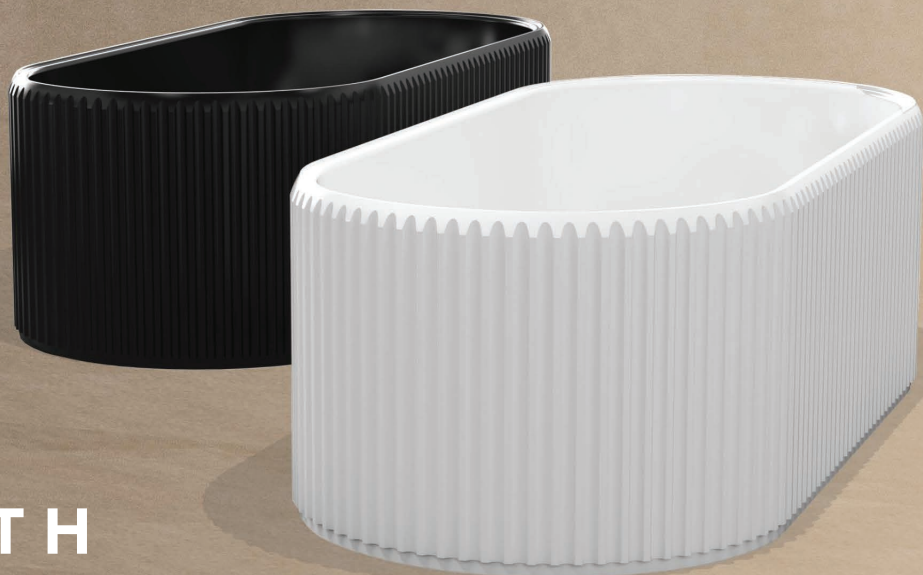

GRECO BATH

GRECO BATH WHITE

Code: GREBW
Solid Composite

THE GRECO BATH IS A FAN FAVOURITE. INSPIRED BY THE COLUMNS OF ANCIENT GREEK ARCHITECTURE, THE GRECO BATH CREATES A VERY CONTEMPORARY LOOK.