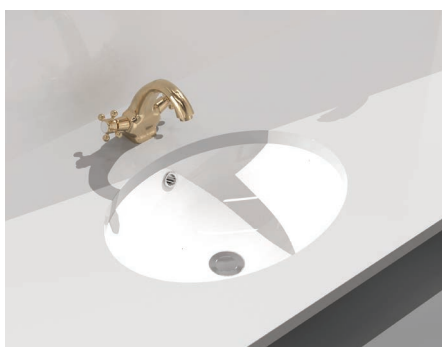

SWIFT MEDIUM UNDERSLUNG

405 x 325 x 140mm (Internal)
515 x 325 x 180mm (External)
Code: SWUSM
Soild Composite

SWIFT LARGE UNDERSLUNG

515 x 325 x 180mm (Internal)
515 x 325 x 180mm (External)
Code: SWUSL
Soild Composite

OVAL UNDERSLUNG SMALL

470 x 335 x 150mm (Internal)
515 x 325mm (External)
Code: OV456
Ceramic

OVAL UNDERSLUNG MEDIUM

445 x 365 x 170mm (Internal)
580 x 400mm (External)
Code: USN900
Ceramic

SMALL ROUND UNDERSLUNG