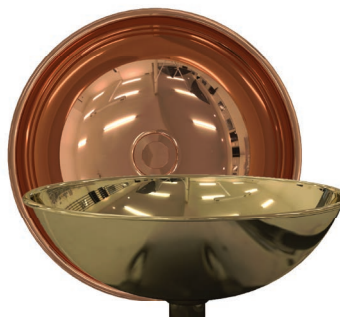

300 x 130mm
Code: CPRRLS

ROLLED LIP SMALL - BRASS

300 x 130mm
Code: BRRLS

ROLLED LIP LARGE - COPPER

400 x 135mm
Code: CPRLLL

ROLLED LIP LARGE - BRASS

400 x 135mm
Code: BRRL

ROSSCO