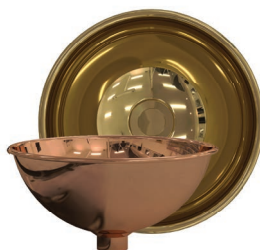

ROLLED LIP SMALL - BRASS

300 x 130mm
Code: BRRLS