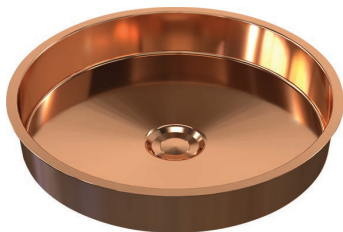

POLISHED BRASS

NATURAL MATTE FINISH

BRUSHED BRASS WITH VARNISH

ROSSCO

PREP BOWLS

PREP BOWL SMALL - COPPER

380 x 100mm
Code: CU4122

PREP BOWL SMALL - BRASS

380 x 100mm
Code: BR4122

PREP BOWL LARGE - COPPER

440 x 90mm
Code: CU4112

PREP BOWL LARGE - BRASS

440 x 90mm
Code: BR4112

ROSSCO

ROLLED LIP

ROLLED LIP SMALL - COPPER