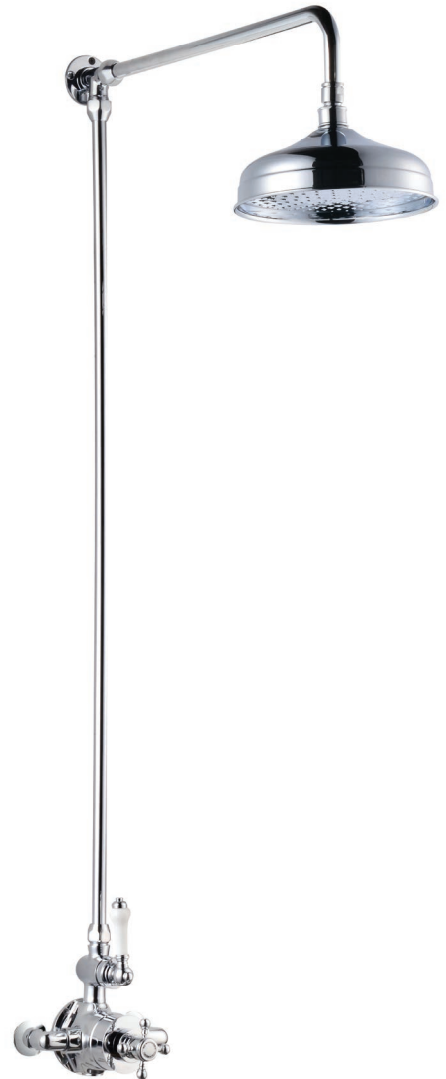

MERIEL EXPOSED THERMOSTATIC SHOWER MIXER SYSTEM

Left to Right: 100mm
Front to Back: 120mm
Height: 450mm
Code: RM6805B