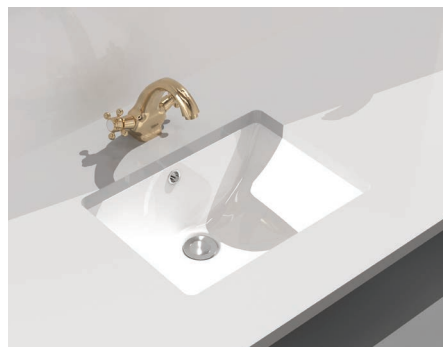

SQUARE UNDERSLUNG

420 x 295 x 180mm (Internal)
470 x 345 x 180mm (External)
Code: SQR789
Ceramic